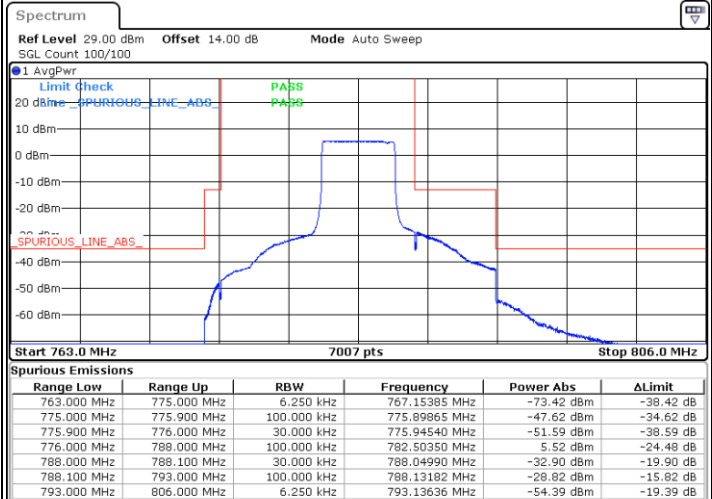

LTE Band 13 / 5MHz / 16QAM

Lowest Band Edge / 1 RB

Highest Band Edge / 1 RB

Date: 28.MAR.2022 11:13:47

Date: 28.MAR.2022 11:28:41

Lowest Band Edge / Full RB

Highest Band Edge / Full RB

Date: 28.MAR.2022 11:11:54

Date: 28.MAR.2022 11:26:49

LTE Band 13 / 5MHz / 64QAM

Lowest Band Edge / 1 RB

Highest Band Edge / 1 RB

Date: 28.MAR.2022 11:37:14

Date: 28.MAR.2022 11:44:24

Lowest Band Edge / Full RB

Highest Band Edge / Full RB

Date: 28.MAR.2022 11:35:22

Date: 28.MAR.2022 11:42:31

LTE Band 13 / 10MHz / QPSK

Lowest Band Edge / 1 RB

Highest Band Edge / 1 RB

Date: 28.MAR.2022 11:54:25

Date: 28.MAR.2022 11:56:17

Band Edge / Full RB