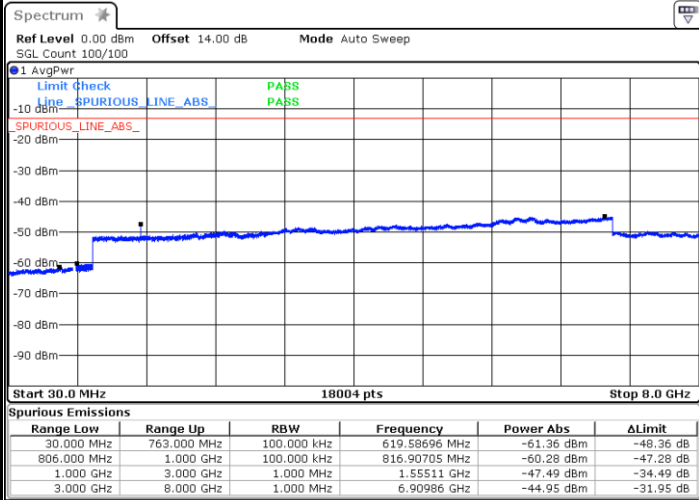

LTE Band 13 / 10MHz / 64QAM

Lowest Band Edge / 1 RB

Date: 28.MAR.2022 12:04:47

Highest Band Edge / 1 RB

Date: 28.MAR.2022 12:06:39

Band Edge / Full RB

Date: 28.MAR.2022 12:02:55

# Conducted Spurious Emission

LTE Band 13 / 5MHz

Highest Channel / QPSK

Highest Channel / 16QAM

LTE Band 13 / 10MHz

Middle Channel / QPSK

Middle Channel / 16QAM

LTE Band 13 / 5MHz

Lowest Channel / 64QAM

Middle Channel / 64QAM

Date: 28.MAR.2022 11:38:17

Date: 28.MAR.2022 11:39:29

Highest Channel / 64QAM

Date: 28.MAR.2022 11:45:38

LTE Band 13 / 10MHz

Middle Channel / 64QAM