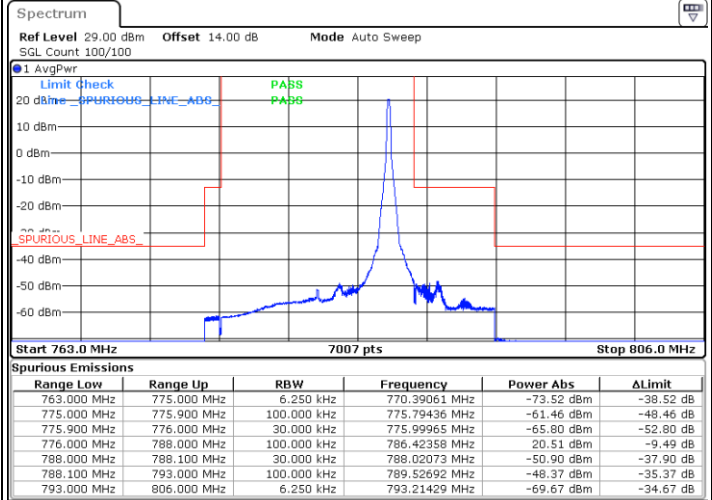

Date: 28.MAR.2022 11:26:49

LTE Band 13 / 5MHz / 64QAM

Lowest Band Edge / 1 RB

Highest Band Edge / 1 RB

Date: 28.MAR.2022 11:37:14

Date: 28.MAR.2022 11:44:24

Lowest Band Edge / Full RB

Highest Band Edge / Full RB

Date: 28.MAR.2022 11:35:22

Date: 28.MAR.2022 11:42:31

LTE Band 13 / 10MHz / QPSK

Lowest Band Edge / 1 RB

Highest Band Edge / 1 RB

Date: 28.MAR.2022 11:54:25

Date: 28.MAR.2022 11:56:17

Band Edge / Full RB

Date: 28.MAR.2022 11:48:49

LTE Band 13 / 10MHz / 16QAM

Lowest Band Edge / 1 RB

Highest Band Edge / 1 RB

Date: 28.MAR.2022 11:52:33

Date: 28.MAR.2022 11:58:09

Band Edge / Full RB

Date: 28.MAR.2022 11:50:41