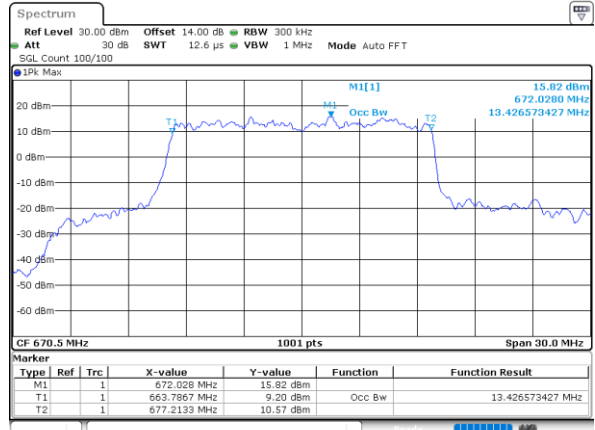

Date: 28\_MAR.2022 16:19:34

Highest Channel / 10MHz / 16QAM

Date: 28\_MAR.2022 16:19:58

LTE Band 71

Lowest Channel / 15MHz / QPSK

Date: 28\_MAR.2022 16:36:47

Lowest Channel / 15MHz / 16QAM

Date: 28\_MAR.2022 16:37:11