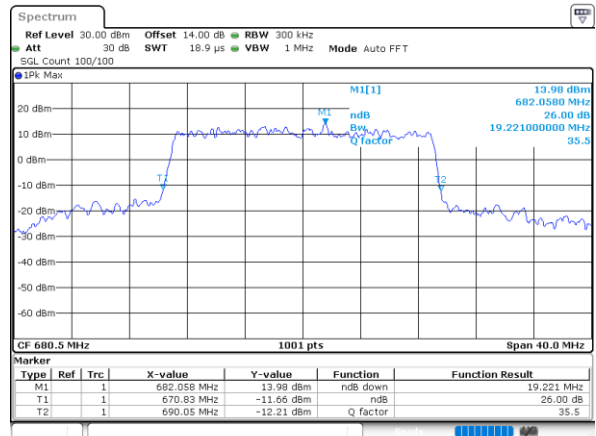

Highest Channel / 5MHz / 64QAM

Date: 28\_MAR\_2022 16:04:46

Highest Channel / 10MHz / 64QAM

Date: 28\_MAR\_2022 16:33:09

LTE Band 71

Lowest Channel / 15MHz / 64QAM

Date: 28\_MAR.2022 16:56:16

Lowest Channel / 20MHz / 64QAM

Date: 28\_MAR.2022 17:24:41

Middle Channel / 15MHz / 64QAM

Date: 28\_MAR.2022 17:00:08

Middle Channel / 20MHz / 64QAM

Date: 28\_MAR.2022 17:26:33

Highest Channel / 15MHz / 64QAM

Date: 28\_MAR.2022 17:01:34

Highest Channel / 20MHz / 64QAM