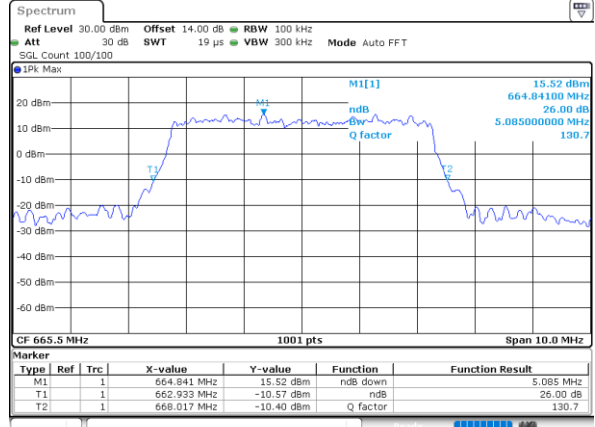

Date: 28.MAR.2022 17:39:34

Middle Channel / Full RB

Date: 28.MAR.2022 17:39:59

Highest Channel / 1RB

Date: 28.MAR.2022 17:40:25

Highest Channel / Full RB

Date: 28.MAR.2022 17:40:50

**26dB Bandwidth**

Mode	LTE Band 71 : 26dB BW(MHz)											
BW	1.4MHz		3MHz		5MHz		10MHz		15MHz		20MHz	
Mod.	QPSK	16QAM	QPSK	16QAM	QPSK	16QAM	QPSK	16QAM	QPSK	16QAM	QPSK	16QAM
Lowest CH	-	-	-	-	4.95	5.09	10.17	10.03	14.54	14.69	18.94	18.78
Middle CH	-	-	-	-	5.07	4.90	9.89	9.79	14.51	14.39	19.34	18.74
Highest CH	-	-	-	-	5.07	4.97	9.69	9.71	14.54	14.33	19.22	19.26
Mode	LTE Band 71 : 26dB BW(MHz)											
BW	1.4MHz		3MHz		5MHz		10MHz		15MHz		20MHz	
Mod.	64QAM		64QAM		64QAM		64QAM		64QAM		64QAM	
Lowest CH	-	-	-	-	4.94	-	9.83	-	14.57	-	19.30	-
Middle CH	-	-	-	-	5.00	-	10.05	-	14.51	-	19.22	-
Highest CH	-	-	-	-	4.99	-	9.77	-	14.18	-	19.46	-

LTE Band 71

Lowest Channel / 5MHz / QPSK

Date: 28\_MAR,2022 15:37:43

Lowest Channel / 5MHz / 16QAM

Date: 28\_MAR,2022 15:38:07

Middle Channel / 5MHz / QPSK

Date: 28\_MAR,2022 15:48:50

Middle Channel / 5MHz / 16QAM