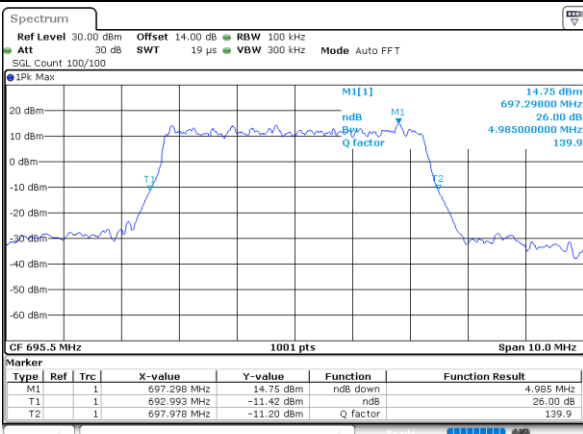

Middle Channel / 20MHz / 16QAM

Date: 28\_MAR.2022 17:14:26

Highest Channel / 20MHz / QPSK

Date: 28\_MAR.2022 17:17:11

Highest Channel / 20MHz / 16QAM

Date: 28\_MAR.2022 17:17:35

LTE Band 71

Lowest Channel / 5MHz / 64QAM

Date: 28\_MAR\_2022 15:59:29

Lowest Channel / 10MHz / 64QAM

Date: 28\_MAR\_2022 16:27:52

Middle Channel / 5MHz / 64QAM

Date: 28\_MAR\_2022 16:03:21

Middle Channel / 10MHz / 64QAM

Date: 28\_MAR\_2022 16:31:44

Highest Channel / 5MHz / 64QAM

Date: 28\_MAR\_2022 16:04:46

Highest Channel / 10MHz / 64QAM

Date: 28\_MAR\_2022 16:33:09

LTE Band 71

Lowest Channel / 15MHz / 64QAM

Date: 28\_MAR.2022 16:56:16

Lowest Channel / 20MHz / 64QAM