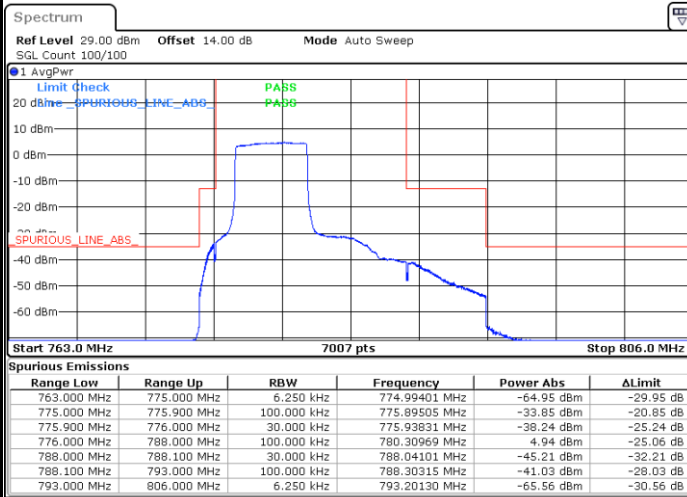

LTE Band 13 / 5MHz / 16QAM

Lowest Band Edge / 1 RB

Highest Band Edge / 1 RB

Date: 28.MAR.2022 11:13:47

Date: 28.MAR.2022 11:28:41

Lowest Band Edge / Full RB

Highest Band Edge / Full RB

Date: 28.MAR.2022 11:11:54

Date: 28.MAR.2022 11:26:49

LTE Band 13 / 5MHz / 64QAM

Lowest Band Edge / 1 RB

Highest Band Edge / 1 RB

Date: 28.MAR.2022 11:37:14

Date: 28.MAR.2022 11:44:24

Lowest Band Edge / Full RB

Highest Band Edge / Full RB

Date: 28.MAR.2022 11:35:22

Date: 28.MAR.2022 11:42:31

LTE Band 13 / 10MHz / QPSK

Lowest Band Edge / 1 RB

Highest Band Edge / 1 RB

Date: 28.MAR.2022 11:54:25

Date: 28.MAR.2022 11:56:17

Band Edge / Full RB

Date: 28.MAR.2022 11:48:49

LTE Band 13 / 10MHz / 16QAM

Lowest Band Edge / 1 RB

Highest Band Edge / 1 RB

Date: 28.MAR.2022 11:52:33

Date: 28.MAR.2022 11:58:09

Band Edge / Full RB

Date: 28.MAR.2022 11:50:41