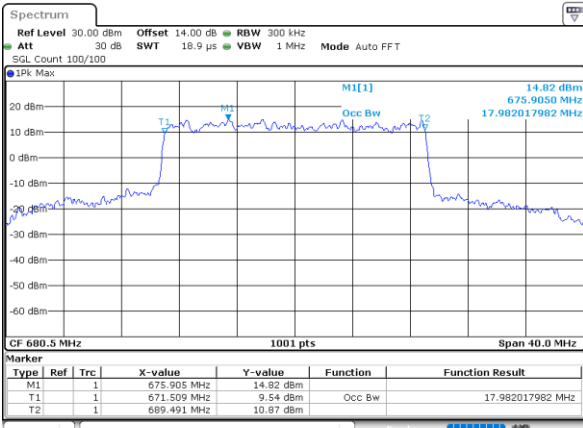

Date: 28\_MAR.2022 16:48:22

LTE Band 71

Lowest Channel / 20MHz / QPSK

Date: 28\_MAR.2022 17:05:12

Lowest Channel / 20MHz / 16QAM

Date: 28\_MAR.2022 17:05:136

Middle Channel / 20MHz / QPSK

Date: 28\_MAR.2022 17:13:14

Middle Channel / 20MHz / 16QAM

Date: 28\_MAR.2022 17:13:138

Highest Channel / 20MHz / QPSK

Date: 28\_MAR.2022 17:16:22

Highest Channel / 20MHz / 16QAM

Date: 28\_MAR.2022 17:16:147

LTE Band 71

Lowest Channel / 5MHz / 64QAM