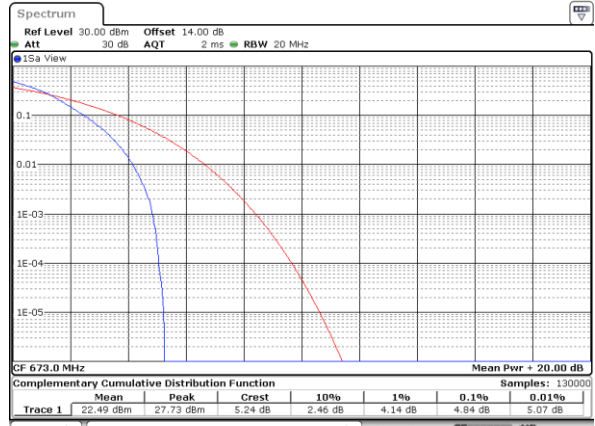

# LTE Band 71

## Peak-to-Average Ratio

Mode	LTE Band 71 / 20MHz				
Mod.	QPSK		16QAM		Limit: 13dB
RB Size	1RB	Full RB	1RB	Full RB	Result
Lowest CH	3.39	4.84	4.14	5.86	PASS
Middle CH	3.51	4.67	4.23	5.74	
Highest CH	3.68	4.43	4.32	5.65	
Mode	LTE Band 71 / 20MHz				
Mod.	64QAM				Limit: 13dB
RB Size	1RB	Full RB			Result
Lowest CH	5.22	6.35	-	-	PASS
Middle CH	5.19	6.35	-	-	
Highest CH	5.30	6.23	-	-	

LTE Band 71 / 20MHz / QPSK

Lowest Channel / 1RB

Date: 28.MAR.2022 17:36:09

Lowest Channel / Full RB

Date: 28.MAR.2022 17:36:35

Middle Channel / 1RB

Date: 28.MAR.2022 17:37:00

Middle Channel / Full RB