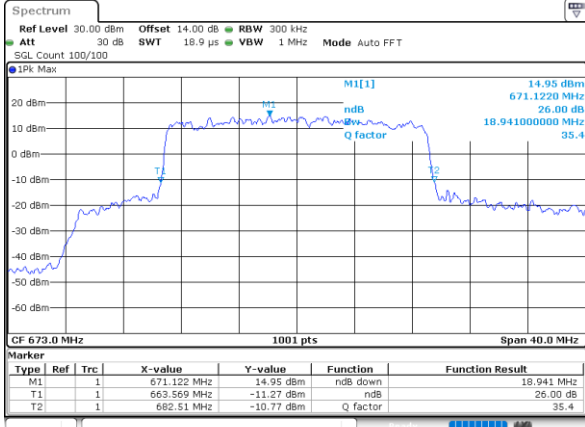

Date: 28\_MAR,2022 16:20:22

Highest Channel / 10MHz / 16QAM

Date: 28\_MAR,2022 16:20:47

LTE Band 71

Lowest Channel / 15MHz / QPSK

Date: 28\_MAR\_2022 16:37:16

Lowest Channel / 15MHz / 16QAM

Date: 28\_MAR\_2022 16:38:00

Middle Channel / 15MHz / QPSK

Date: 28\_MAR\_2022 16:45:37

Middle Channel / 15MHz / 16QAM

Date: 28\_MAR\_2022 16:46:01

Highest Channel / 15MHz / QPSK

Date: 28\_MAR\_2022 16:48:46

Highest Channel / 15MHz / 16QAM

Date: 28\_MAR\_2022 16:49:10

LTE Band 71

Lowest Channel / 20MHz / QPSK

Date: 28\_MAR.2022 17:06:00

Lowest Channel / 20MHz / 16QAM

Date: 28\_MAR.2022 17:06:25

Middle Channel / 20MHz / QPSK

Date: 28\_MAR.2022 17:14:02