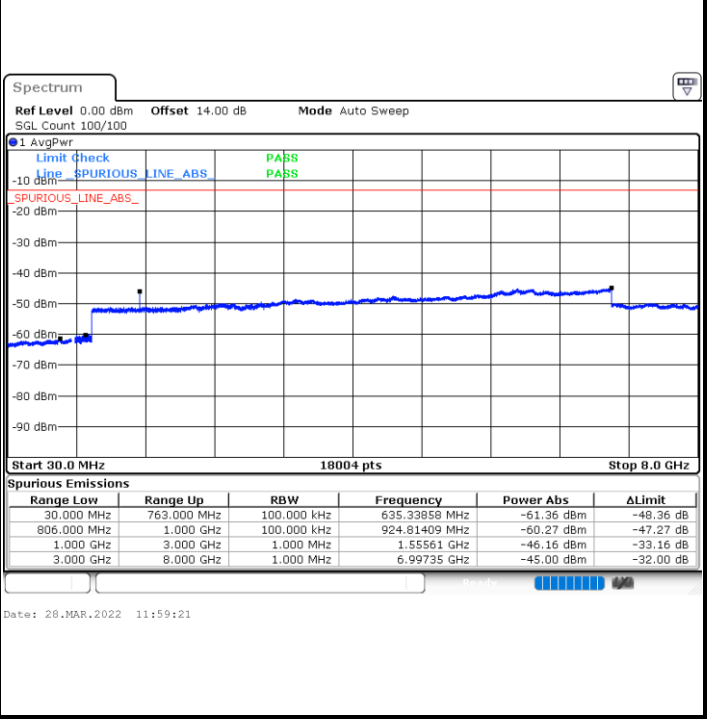

LTE Band 13 / 10MHz / 64QAM

Lowest Band Edge / 1 RB

Date: 28.MAR.2022 12:04:47

Highest Band Edge / 1 RB

Date: 28.MAR.2022 12:06:39

Band Edge / Full RB

Date: 28.MAR.2022 12:02:55

# Conducted Spurious Emission

LTE Band 13 / 5MHz

Highest Channel / QPSK

Highest Channel / 16QAM

LTE Band 13 / 10MHz

Middle Channel / QPSK

Middle Channel / 16QAM

LTE Band 13 / 5MHz

Lowest Channel / 64QAM

Middle Channel / 64QAM

Date: 28.MAR.2022 11:38:17

Date: 28.MAR.2022 11:39:29

Highest Channel / 64QAM

Date: 28.MAR.2022 11:45:38

LTE Band 13 / 10MHz

Middle Channel / 64QAM

Frequency Stability

Test Conditions		LTE Band 13 (QPSK) / Middle Channel	Limit
Temperature (°C)	Voltage (Volt)	BW 10MHz	Note 2.
		Deviation (ppm)	Result
50	Normal Voltage	0.0023	PASS
40	Normal Voltage	0.0009	
30	Normal Voltage	0.0022	
20(Ref.)	Normal Voltage	0.0000	
10	Normal Voltage	0.0005	
0	Normal Voltage	0.0003	
-10	Normal Voltage	0.0015	
-20	Normal Voltage	0.0066	
-30	Normal Voltage	0.0066	
20	Maximum Voltage	0.0014	
20	Normal Voltage	0.0000	
20	Battery End Point	0.0006	