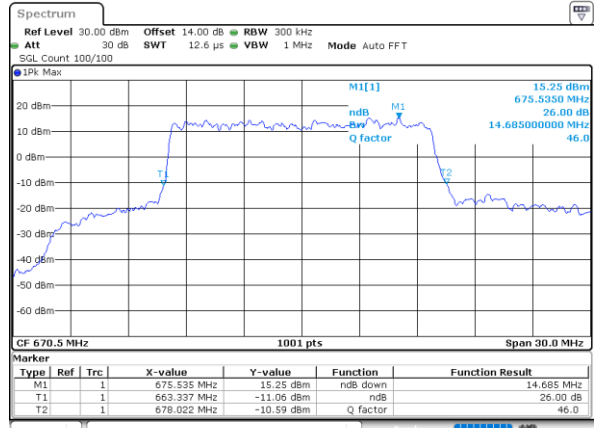

Date: 28\_MAR,2022 16:20:22

Highest Channel / 10MHz / 16QAM

Date: 28\_MAR,2022 16:20:47

LTE Band 71

Lowest Channel / 15MHz / QPSK

Date: 28\_MAR\_2022 16:37:16

Lowest Channel / 15MHz / 16QAM

Date: 28\_MAR\_2022 16:38:00