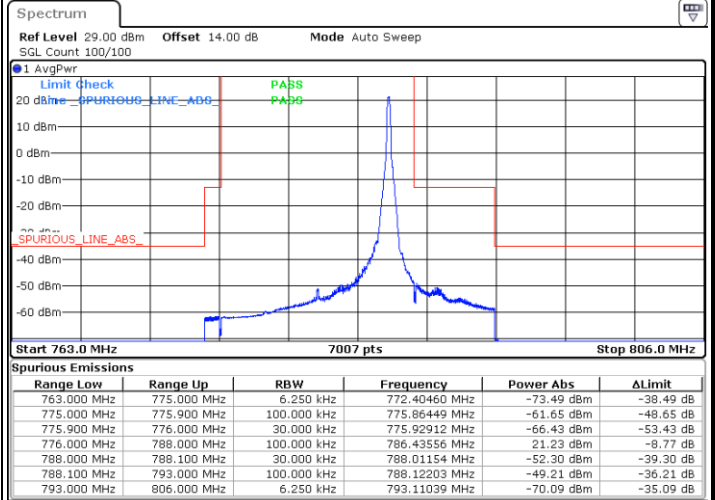

Date: 28.MAR.2022 11:26:49

LTE Band 13 / 5MHz / 64QAM

Lowest Band Edge / 1 RB

Highest Band Edge / 1 RB

Date: 28.MAR.2022 11:37:14

Date: 28.MAR.2022 11:44:24

Lowest Band Edge / Full RB

Highest Band Edge / Full RB

Date: 28.MAR.2022 11:35:22

Date: 28.MAR.2022 11:42:31

LTE Band 13 / 10MHz / QPSK

Lowest Band Edge / 1 RB

Highest Band Edge / 1 RB

Date: 28.MAR.2022 11:54:25

Date: 28.MAR.2022 11:56:17

Band Edge / Full RB

Date: 28.MAR.2022 11:48:49

LTE Band 13 / 10MHz / 16QAM

Lowest Band Edge / 1 RB

Highest Band Edge / 1 RB

Date: 28.MAR.2022 11:52:33

Date: 28.MAR.2022 11:58:09

Band Edge / Full RB

Date: 28.MAR.2022 11:50:41