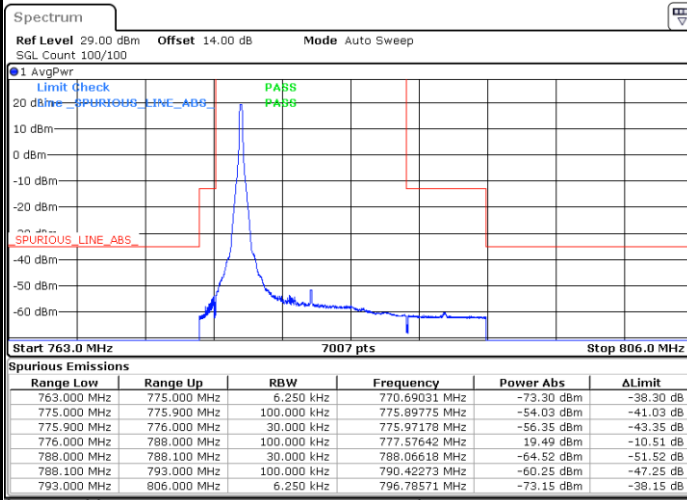

Date: 28.MAR.2022 11:35:22

Date: 28.MAR.2022 11:42:31

LTE Band 13 / 10MHz / QPSK

Lowest Band Edge / 1 RB

Highest Band Edge / 1 RB

Date: 28.MAR.2022 11:54:25

Date: 28.MAR.2022 11:56:17

Band Edge / Full RB

Date: 28.MAR.2022 11:48:49

LTE Band 13 / 10MHz / 16QAM

Lowest Band Edge / 1 RB

Highest Band Edge / 1 RB

Date: 28.MAR.2022 11:52:33

Date: 28.MAR.2022 11:58:09

Band Edge / Full RB

Date: 28.MAR.2022 11:50:41

LTE Band 13 / 10MHz / 64QAM

Lowest Band Edge / 1 RB

Date: 28.MAR.2022 12:04:47

Highest Band Edge / 1 RB

Date: 28.MAR.2022 12:06:39

Band Edge / Full RB

Date: 28.MAR.2022 12:02:55

# Conducted Spurious Emission

LTE Band 13 / 5MHz

Highest Channel / QPSK

Highest Channel / 16QAM

LTE Band 13 / 10MHz

Middle Channel / QPSK

Middle Channel / 16QAM

LTE Band 13 / 5MHz