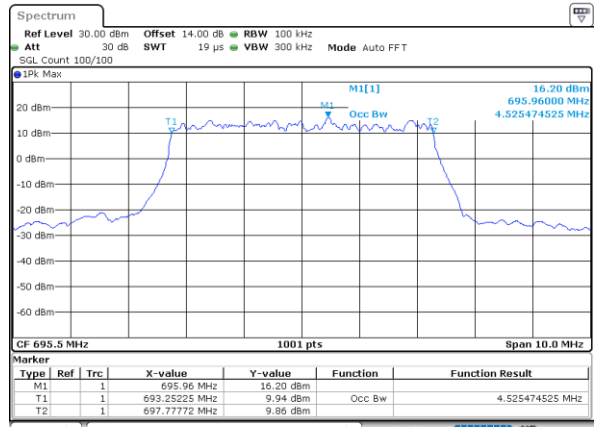

Date: 28\_MAR.2022 17:29:58

**Occupied Bandwidth**

Mode	LTE Band 71 : 99%OBW(MHz)											
BW	1.4MHz		3MHz		5MHz		10MHz		15MHz		20MHz	
Mod.	QPSK	16QAM	QPSK	16QAM	QPSK	16QAM	QPSK	16QAM	QPSK	16QAM	QPSK	16QAM
Lowest CH	-	-	-	-	4.51	4.48	9.07	9.07	13.43	13.43	17.82	17.86
Middle CH	-	-	-	-	4.50	4.50	9.09	9.03	13.40	13.46	17.98	17.94
Highest CH	-	-	-	-	4.49	4.53	9.03	9.07	13.46	13.37	17.86	17.82
Mode	LTE Band 71 : 99%OBW(MHz)											
BW	1.4MHz		3MHz		5MHz		10MHz		15MHz		20MHz	
Mod.	64QAM		64QAM		64QAM		64QAM		64QAM		64QAM	
Lowest CH	-	-	-	-	4.51	-	9.01	-	13.46	-	17.82	-
Middle CH	-	-	-	-	4.49	-	9.03	-	13.52	-	17.90	-
Highest CH	-	-	-	-	4.54	-	9.01	-	13.52	-	17.90	-

LTE Band 71

Lowest Channel / 5MHz / QPSK

Date: 28\_MAR\_2022 15:36:54

Lowest Channel / 5MHz / 16QAM

Date: 28\_MAR\_2022 15:37:18

Middle Channel / 5MHz / QPSK

Date: 28\_MAR\_2022 15:48:02

Middle Channel / 5MHz / 16QAM

Date: 28\_MAR\_2022 15:48:26

Highest Channel / 5MHz / QPSK

Date: 28\_MAR\_2022 15:51:10

Highest Channel / 5MHz / 16QAM

Date: 28\_MAR\_2022 15:51:34

LTE Band 71

Lowest Channel / 10MHz / QPSK

Date: 28\_MAR.2022 16:08:24