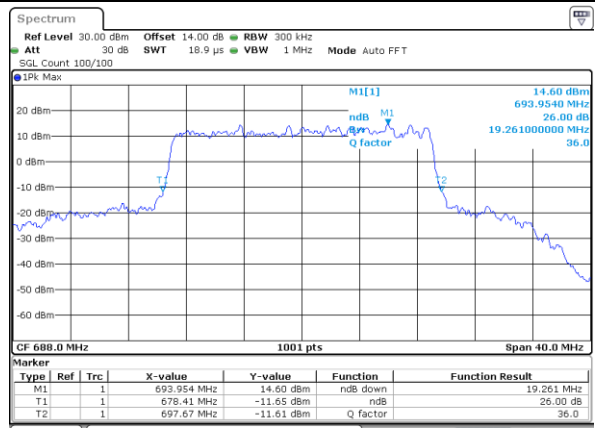

Date: 28\_MAR\_2022 16:49:10

LTE Band 71

Lowest Channel / 20MHz / QPSK

Date: 28\_MAR.2022 17:06:00

Lowest Channel / 20MHz / 16QAM

Date: 28\_MAR.2022 17:06:25

Middle Channel / 20MHz / QPSK

Date: 28\_MAR.2022 17:14:02

Middle Channel / 20MHz / 16QAM

Date: 28\_MAR.2022 17:14:26

Highest Channel / 20MHz / QPSK

Date: 28\_MAR.2022 17:17:11

Highest Channel / 20MHz / 16QAM

Date: 28\_MAR.2022 17:17:35

LTE Band 71

Lowest Channel / 5MHz / 64QAM

Date: 28\_MAR\_2022 15:59:29

Lowest Channel / 10MHz / 64QAM

Date: 28\_MAR\_2022 16:27:52

Middle Channel / 5MHz / 64QAM

Date: 28\_MAR\_2022 16:03:21

Middle Channel / 10MHz / 64QAM

Date: 28\_MAR\_2022 16:31:44