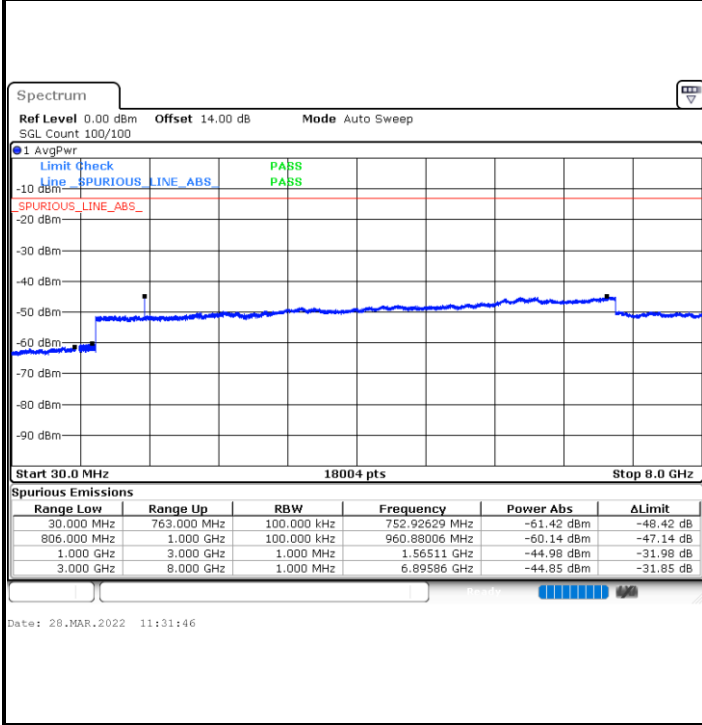

Date: 28.MAR.2022 11:48:49

LTE Band 13 / 10MHz / 16QAM

Lowest Band Edge / 1 RB

Highest Band Edge / 1 RB

Date: 28.MAR.2022 11:52:33

Date: 28.MAR.2022 11:58:09

Band Edge / Full RB

Date: 28.MAR.2022 11:50:41

LTE Band 13 / 10MHz / 64QAM

Lowest Band Edge / 1 RB

Date: 28.MAR.2022 12:04:47

Highest Band Edge / 1 RB

Date: 28.MAR.2022 12:06:39

Band Edge / Full RB

Date: 28.MAR.2022 12:02:55

# Conducted Spurious Emission

LTE Band 13 / 5MHz

Highest Channel / QPSK

Highest Channel / 16QAM

LTE Band 13 / 10MHz

Middle Channel / QPSK

Middle Channel / 16QAM

LTE Band 13 / 5MHz

Lowest Channel / 64QAM

Middle Channel / 64QAM

Date: 28.MAR.2022 11:38:17

Date: 28.MAR.2022 11:39:29

Highest Channel / 64QAM

Date: 28.MAR.2022 11:45:38

LTE Band 13 / 10MHz

Middle Channel / 64QAM