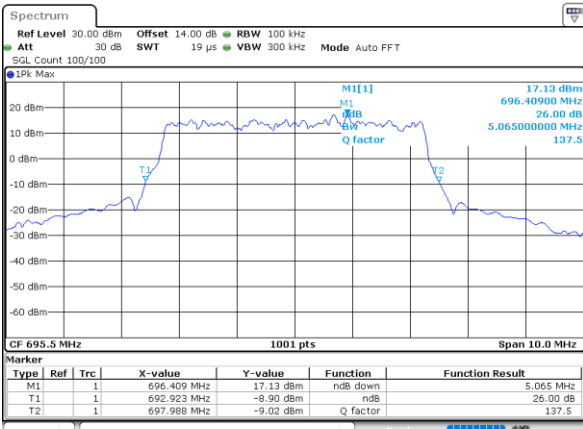

Mode	LTE Band 71 : 26dB BW(MHz)											
BW	1.4MHz		3MHz		5MHz		10MHz		15MHz		20MHz	
Mod.	QPSK	16QAM	QPSK	16QAM	QPSK	16QAM	QPSK	16QAM	QPSK	16QAM	QPSK	16QAM
Lowest CH	-	-	-	-	4.95	5.09	10.17	10.03	14.54	14.69	18.94	18.78
Middle CH	-	-	-	-	5.07	4.90	9.89	9.79	14.51	14.39	19.34	18.74
Highest CH	-	-	-	-	5.07	4.97	9.69	9.71	14.54	14.33	19.22	19.26
Mode	LTE Band 71 : 26dB BW(MHz)											
BW	1.4MHz		3MHz		5MHz		10MHz		15MHz		20MHz	
Mod.	64QAM		64QAM		64QAM		64QAM		64QAM		64QAM	
Lowest CH	-	-	-	-	4.94	-	9.83	-	14.57	-	19.30	-
Middle CH	-	-	-	-	5.00	-	10.05	-	14.51	-	19.22	-
Highest CH	-	-	-	-	4.99	-	9.77	-	14.18	-	19.46	-

LTE Band 71

Lowest Channel / 5MHz / QPSK

Date: 28\_MAR,2022 15:37:43

Lowest Channel / 5MHz / 16QAM

Date: 28\_MAR,2022 15:38:07

Middle Channel / 5MHz / QPSK

Date: 28\_MAR,2022 15:48:50

Middle Channel / 5MHz / 16QAM

Date: 28\_MAR,2022 15:49:14

Highest Channel / 5MHz / QPSK

Date: 28\_MAR,2022 15:51:59

Highest Channel / 5MHz / 16QAM

Date: 28\_MAR,2022 15:52:23

LTE Band 71

Lowest Channel / 10MHz / QPSK

Date: 28\_MAR,2022 16:09:12