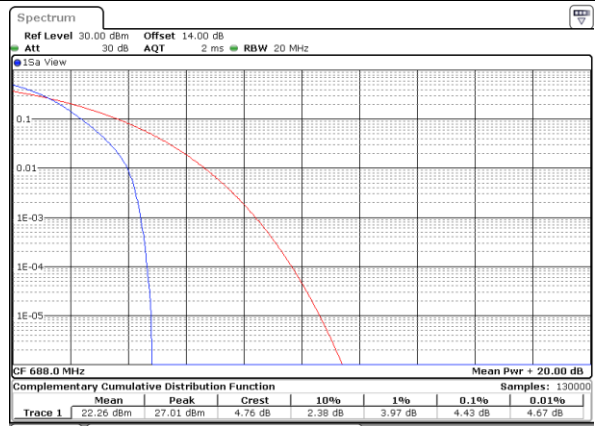

## Peak-to-Average Ratio

Mode	LTE Band 71 / 20MHz				
Mod.	QPSK		16QAM		Limit: 13dB
RB Size	1RB	Full RB	1RB	Full RB	Result
Lowest CH	3.39	4.84	4.14	5.86	PASS
Middle CH	3.51	4.67	4.23	5.74	
Highest CH	3.68	4.43	4.32	5.65	
Mode	LTE Band 71 / 20MHz				
Mod.	64QAM				Limit: 13dB
RB Size	1RB	Full RB			Result
Lowest CH	5.22	6.35	-	-	PASS
Middle CH	5.19	6.35	-	-	
Highest CH	5.30	6.23	-	-	

LTE Band 71 / 20MHz / QPSK

Lowest Channel / 1RB

Date: 28.MAR.2022 17:36:09

Lowest Channel / Full RB

Date: 28.MAR.2022 17:36:35

Middle Channel / 1RB

Date: 28.MAR.2022 17:37:00

Middle Channel / Full RB

Date: 28.MAR.2022 17:37:25

Highest Channel / 1RB

Date: 28.MAR.2022 17:37:51

Highest Channel / Full RB

Date: 28.MAR.2022 17:38:17

LTE Band 71 / 20MHz / 16QAM

Lowest Channel / 1RB

Date: 28\_MAR.2022 17:33:36