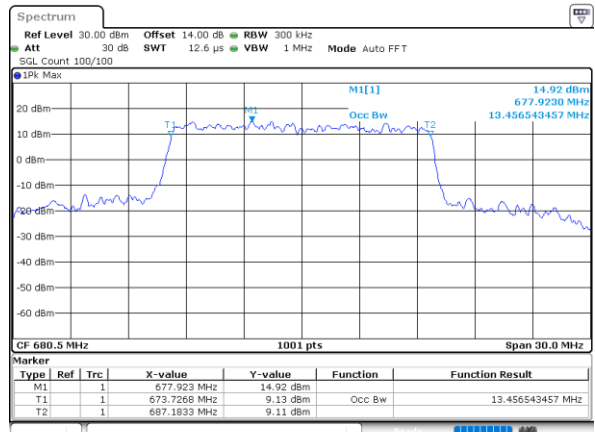

Middle Channel / 15MHz / 16QAM

Date: 28_MAR.2022 16:45:13