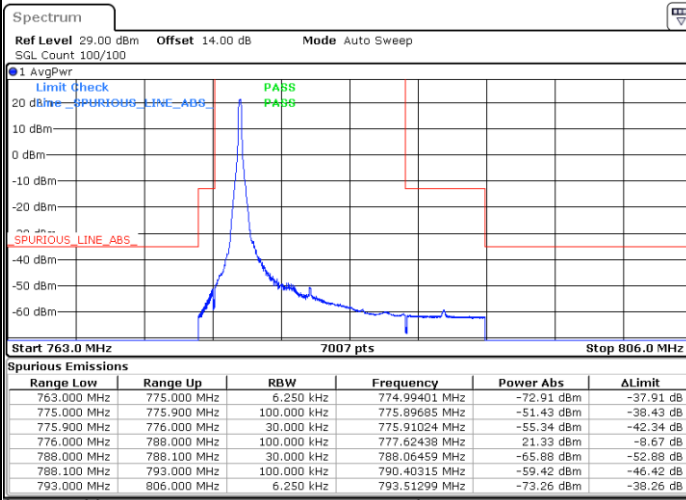

Date: 28.MAR.2022 11:26:49

LTE Band 13 / 5MHz / 64QAM

Lowest Band Edge / 1 RB

Highest Band Edge / 1 RB

Date: 28.MAR.2022 11:37:14

Date: 28.MAR.2022 11:44:24

Lowest Band Edge / Full RB

Highest Band Edge / Full RB

Date: 28.MAR.2022 11:35:22

Date: 28.MAR.2022 11:42:31

LTE Band 13 / 10MHz / QPSK

Lowest Band Edge / 1 RB

Highest Band Edge / 1 RB

Date: 28.MAR.2022 11:54:25

Date: 28.MAR.2022 11:56:17

Band Edge / Full RB

Date: 28.MAR.2022 11:48:49

LTE Band 13 / 10MHz / 16QAM

Lowest Band Edge / 1 RB

Highest Band Edge / 1 RB

Date: 28.MAR.2022 11:52:33

Date: 28.MAR.2022 11:58:09

Band Edge / Full RB

Date: 28.MAR.2022 11:50:41