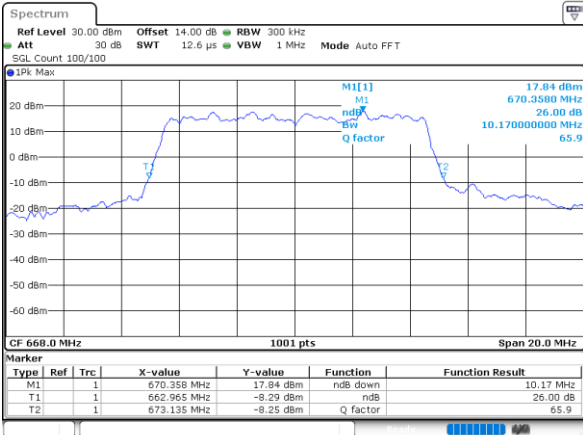

Date: 28\_MAR,2022 15:49:14

Highest Channel / 5MHz / QPSK

Date: 28\_MAR,2022 15:51:59

Highest Channel / 5MHz / 16QAM

Date: 28\_MAR,2022 15:52:23

LTE Band 71

Lowest Channel / 10MHz / QPSK

Date: 28\_MAR,2022 16:09:12