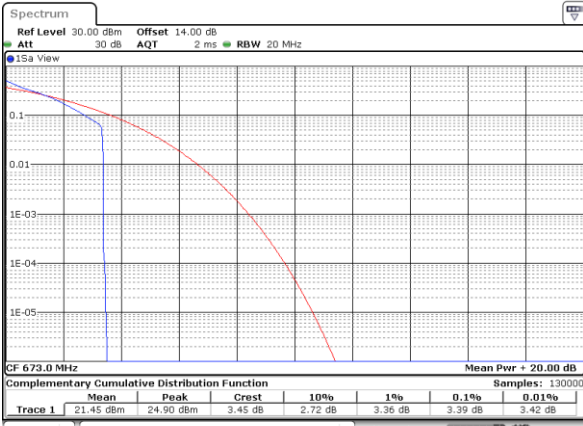

Note:

1. Normal Voltage =7.78 V. ; Battery End Point (BEP) =7.3 V. ; Maximum Voltage =8.7 V.
2. Note: The frequency fundamental emissions stay within the authorized frequency block.

# LTE Band 71

## Peak-to-Average Ratio

Mode	LTE Band 71 / 20MHz				
Mod.	QPSK		16QAM		Limit: 13dB
RB Size	1RB	Full RB	1RB	Full RB	Result
Lowest CH	3.39	4.84	4.14	5.86	PASS
Middle CH	3.51	4.67	4.23	5.74	
Highest CH	3.68	4.43	4.32	5.65	
Mode	LTE Band 71 / 20MHz				
Mod.	64QAM				Limit: 13dB
RB Size	1RB	Full RB			Result
Lowest CH	5.22	6.35	-	-	PASS
Middle CH	5.19	6.35	-	-	
Highest CH	5.30	6.23	-	-	

LTE Band 71 / 20MHz / QPSK

Lowest Channel / 1RB

Date: 28.MAR.2022 17:36:09

Lowest Channel / Full RB

Date: 28.MAR.2022 17:36:35

Middle Channel / 1RB

Date: 28.MAR.2022 17:37:00

Middle Channel / Full RB