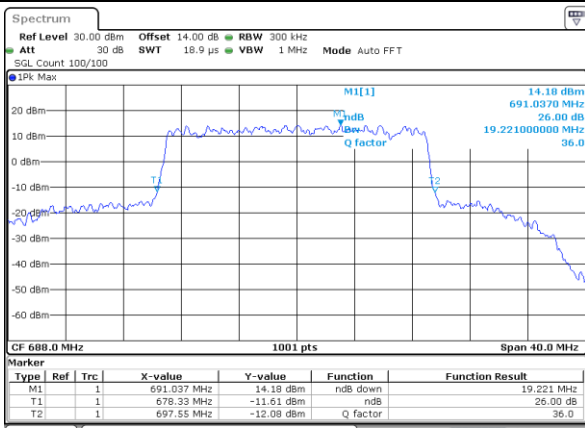

Date: 28\_MAR\_2022 16:49:10

LTE Band 71

Lowest Channel / 20MHz / QPSK

Date: 28\_MAR.2022 17:06:00

Lowest Channel / 20MHz / 16QAM

Date: 28\_MAR.2022 17:06:25

Middle Channel / 20MHz / QPSK

Date: 28\_MAR.2022 17:14:02

Middle Channel / 20MHz / 16QAM

Date: 28\_MAR.2022 17:14:26

Highest Channel / 20MHz / QPSK

Date: 28\_MAR.2022 17:17:11

Highest Channel / 20MHz / 16QAM

Date: 28\_MAR.2022 17:17:35

LTE Band 71

Lowest Channel / 5MHz / 64QAM