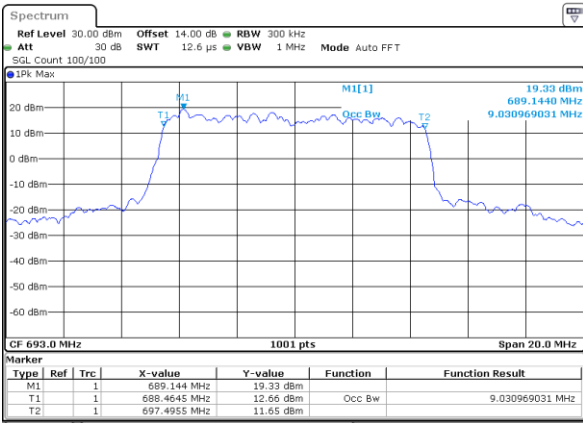

Date: 28\_MAR\_2022 15:48:26

Highest Channel / 5MHz / QPSK

Date: 28\_MAR\_2022 15:51:10

Highest Channel / 5MHz / 16QAM

Date: 28\_MAR\_2022 15:51:34

LTE Band 71

Lowest Channel / 10MHz / QPSK

Date: 28\_MAR.2022 16:08:24

Lowest Channel / 10MHz / 16QAM

Date: 28\_MAR.2022 16:08:48

Middle Channel / 10MHz / QPSK

Date: 28\_MAR.2022 16:16:25

Middle Channel / 10MHz / 16QAM

Date: 28\_MAR.2022 16:16:49

Highest Channel / 10MHz / QPSK

Date: 28\_MAR.2022 16:19:34

Highest Channel / 10MHz / 16QAM

Date: 28\_MAR.2022 16:19:58

LTE Band 71

Lowest Channel / 15MHz / QPSK

Date: 28\_MAR.2022 16:36:47

Lowest Channel / 15MHz / 16QAM

Date: 28\_MAR.2022 16:37:11