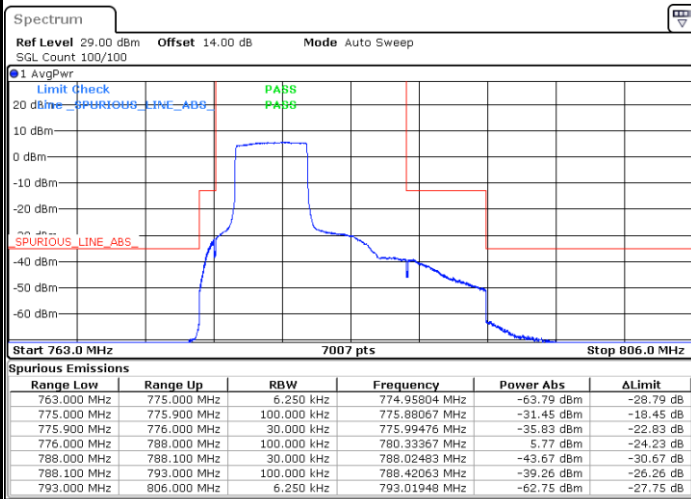

LTE Band 13 / 5MHz / 16QAM

Lowest Band Edge / 1 RB

Highest Band Edge / 1 RB

Date: 28.MAR.2022 11:13:47

Date: 28.MAR.2022 11:28:41

Lowest Band Edge / Full RB

Highest Band Edge / Full RB

Date: 28.MAR.2022 11:11:54

Date: 28.MAR.2022 11:26:49

LTE Band 13 / 5MHz / 64QAM

Lowest Band Edge / 1 RB

Highest Band Edge / 1 RB

Date: 28.MAR.2022 11:37:14

Date: 28.MAR.2022 11:44:24

Lowest Band Edge / Full RB

Highest Band Edge / Full RB

Date: 28.MAR.2022 11:35:22

Date: 28.MAR.2022 11:42:31

LTE Band 13 / 10MHz / QPSK

Lowest Band Edge / 1 RB

Highest Band Edge / 1 RB

Date: 28.MAR.2022 11:54:25

Date: 28.MAR.2022 11:56:17

Band Edge / Full RB