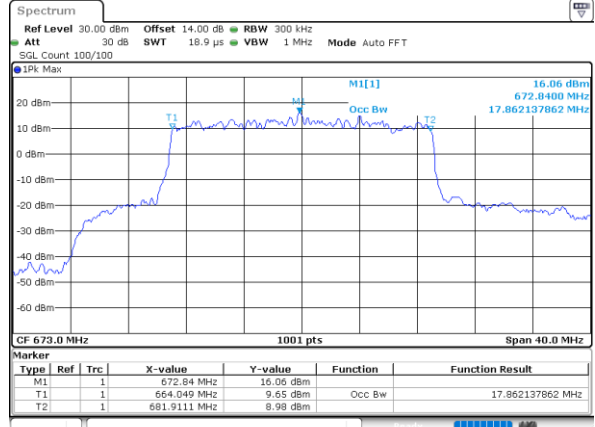

Date: 28\_MAR.2022 16:48:22

LTE Band 71

Lowest Channel / 20MHz / QPSK

Date: 28\_MAR.2022 17:05:12

Lowest Channel / 20MHz / 16QAM

Date: 28\_MAR.2022 17:05:136

Middle Channel / 20MHz / QPSK

Date: 28\_MAR.2022 17:13:14

Middle Channel / 20MHz / 16QAM

Date: 28\_MAR.2022 17:13:138

Highest Channel / 20MHz / QPSK

Date: 28\_MAR.2022 17:16:22

Highest Channel / 20MHz / 16QAM

Date: 28\_MAR.2022 17:16:147

LTE Band 71

Lowest Channel / 5MHz / 64QAM