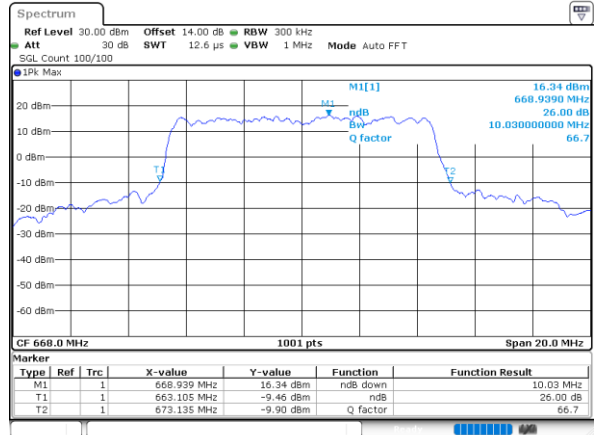

Lowest Channel / 10MHz / 16QAM

Date: 28_MAR,2022 16:09:37