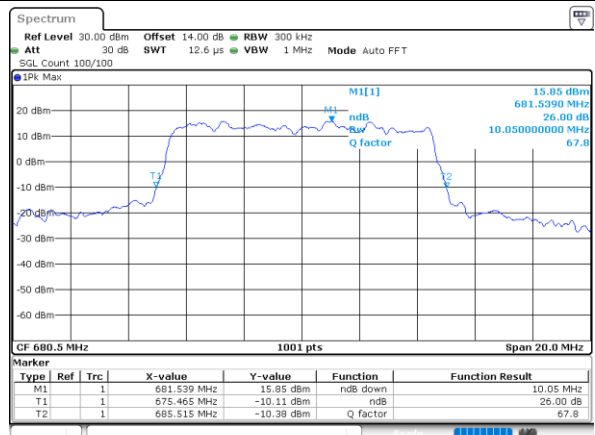

Middle Channel / 20MHz / 16QAM

Date: 28\_MAR.2022 17:14:26

Highest Channel / 20MHz / QPSK

Date: 28\_MAR.2022 17:17:11

Highest Channel / 20MHz / 16QAM

Date: 28\_MAR.2022 17:17:35

LTE Band 71

Lowest Channel / 5MHz / 64QAM

Date: 28\_MAR\_2022 15:59:29

Lowest Channel / 10MHz / 64QAM

Date: 28\_MAR\_2022 16:27:52

Middle Channel / 5MHz / 64QAM

Date: 28\_MAR\_2022 16:03:21

Middle Channel / 10MHz / 64QAM

Date: 28\_MAR\_2022 16:31:44

Highest Channel / 5MHz / 64QAM

Date: 28\_MAR\_2022 16:04:46

Highest Channel / 10MHz / 64QAM

Date: 28\_MAR\_2022 16:33:09

LTE Band 71

Lowest Channel / 15MHz / 64QAM

Date: 28\_MAR.2022 16:56:16

Lowest Channel / 20MHz / 64QAM