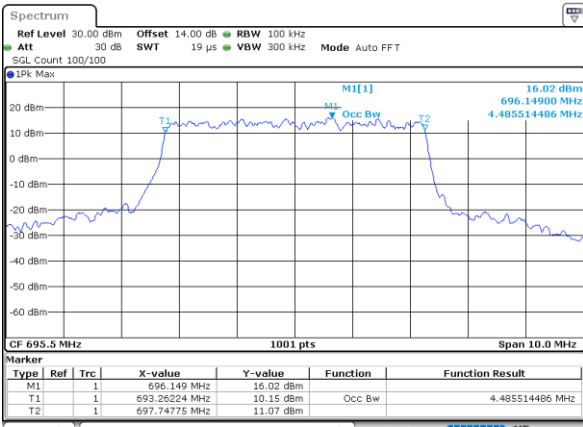

Date: 28\_MAR.2022 17:29:58

**Occupied Bandwidth**

Mode	LTE Band 71 : 99%OBW(MHz)											
BW	1.4MHz		3MHz		5MHz		10MHz		15MHz		20MHz	
Mod.	QPSK	16QAM	QPSK	16QAM	QPSK	16QAM	QPSK	16QAM	QPSK	16QAM	QPSK	16QAM
Lowest CH	-	-	-	-	4.51	4.48	9.07	9.07	13.43	13.43	17.82	17.86
Middle CH	-	-	-	-	4.50	4.50	9.09	9.03	13.40	13.46	17.98	17.94
Highest CH	-	-	-	-	4.49	4.53	9.03	9.07	13.46	13.37	17.86	17.82
Mode	LTE Band 71 : 99%OBW(MHz)											
BW	1.4MHz		3MHz		5MHz		10MHz		15MHz		20MHz	
Mod.	64QAM		64QAM		64QAM		64QAM		64QAM		64QAM	
Lowest CH	-	-	-	-	4.51	-	9.01	-	13.46	-	17.82	-
Middle CH	-	-	-	-	4.49	-	9.03	-	13.52	-	17.90	-
Highest CH	-	-	-	-	4.54	-	9.01	-	13.52	-	17.90	-

LTE Band 71

Lowest Channel / 5MHz / QPSK

Date: 28\_MAR\_2022 15:36:54

Lowest Channel / 5MHz / 16QAM

Date: 28\_MAR\_2022 15:37:18

Middle Channel / 5MHz / QPSK

Date: 28\_MAR\_2022 15:48:02

Middle Channel / 5MHz / 16QAM

Date: 28\_MAR\_2022 15:48:26

Highest Channel / 5MHz / QPSK

Date: 28\_MAR\_2022 15:51:10

Highest Channel / 5MHz / 16QAM

Date: 28\_MAR\_2022 15:51:34

LTE Band 71

Lowest Channel / 10MHz / QPSK

Date: 28\_MAR.2022 16:08:24