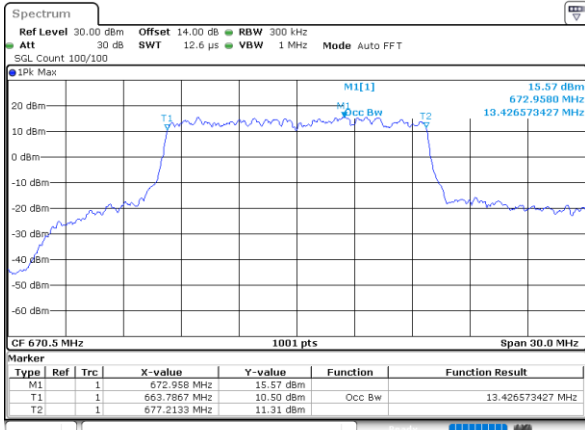

Date: 28\_MAR.2022 16:19:34

Highest Channel / 10MHz / 16QAM

Date: 28\_MAR.2022 16:19:58

LTE Band 71

Lowest Channel / 15MHz / QPSK

Date: 28\_MAR.2022 16:36:47

Lowest Channel / 15MHz / 16QAM

Date: 28\_MAR.2022 16:37:11