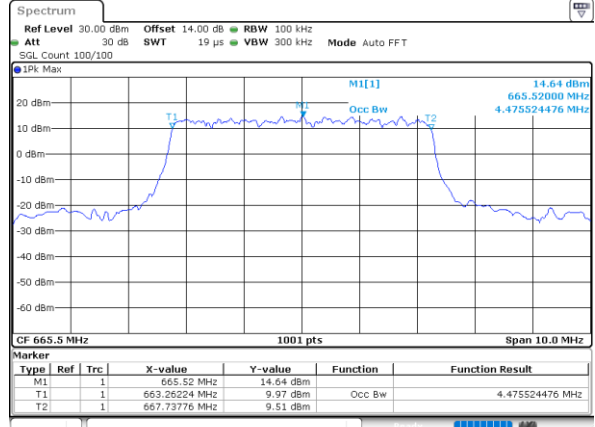

Lowest Channel / 5MHz / 16QAM

Date: 28_MAR_2022 15:37:18