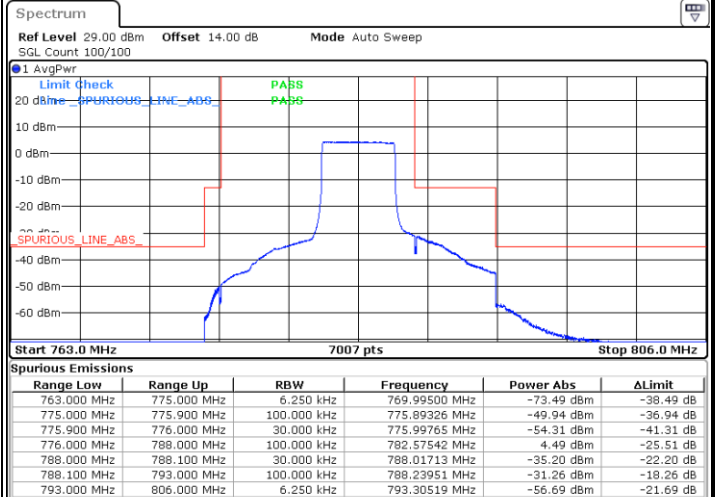

LTE Band 13 / 5MHz / 16QAM

Lowest Band Edge / 1 RB

Highest Band Edge / 1 RB

Date: 28.MAR.2022 11:13:47

Date: 28.MAR.2022 11:28:41

Lowest Band Edge / Full RB

Highest Band Edge / Full RB

Date: 28.MAR.2022 11:11:54

Date: 28.MAR.2022 11:26:49

LTE Band 13 / 5MHz / 64QAM

Lowest Band Edge / 1 RB

Highest Band Edge / 1 RB

Date: 28.MAR.2022 11:37:14

Date: 28.MAR.2022 11:44:24

Lowest Band Edge / Full RB

Highest Band Edge / Full RB

Date: 28.MAR.2022 11:35:22

Date: 28.MAR.2022 11:42:31

LTE Band 13 / 10MHz / QPSK

Lowest Band Edge / 1 RB

Highest Band Edge / 1 RB

Date: 28.MAR.2022 11:54:25

Date: 28.MAR.2022 11:56:17

Band Edge / Full RB

Date: 28.MAR.2022 11:48:49

LTE Band 13 / 10MHz / 16QAM

Lowest Band Edge / 1 RB

Highest Band Edge / 1 RB

Date: 28.MAR.2022 11:52:33

Date: 28.MAR.2022 11:58:09

Band Edge / Full RB

Date: 28.MAR.2022 11:50:41