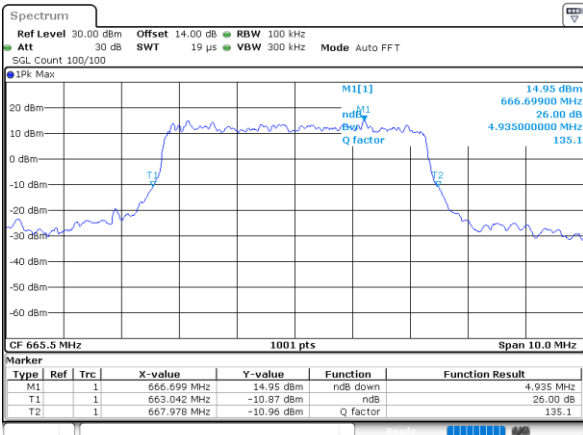

Middle Channel / 20MHz / 16QAM

Date: 28\_MAR.2022 17:14:26

Highest Channel / 20MHz / QPSK

Date: 28\_MAR.2022 17:17:11

Highest Channel / 20MHz / 16QAM

Date: 28\_MAR.2022 17:17:35

LTE Band 71

Lowest Channel / 5MHz / 64QAM

Date: 28\_MAR\_2022 15:59:29

Lowest Channel / 10MHz / 64QAM

Date: 28\_MAR\_2022 16:27:52

Middle Channel / 5MHz / 64QAM

Date: 28\_MAR\_2022 16:03:21

Middle Channel / 10MHz / 64QAM

Date: 28\_MAR\_2022 16:31:44