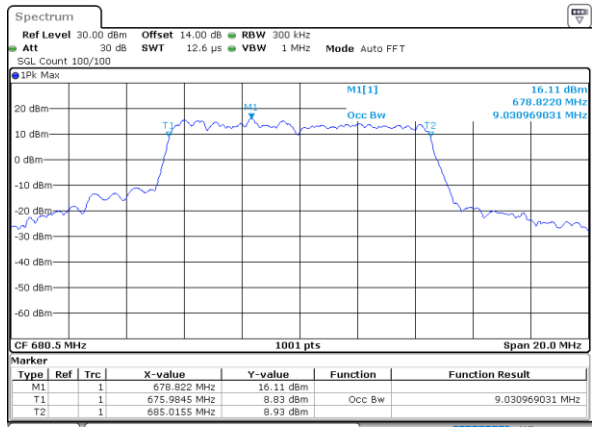

Middle Channel / 20MHz / 16QAM

Date: 28\_MAR.2022 17:13:138

Highest Channel / 20MHz / QPSK

Date: 28\_MAR.2022 17:16:22

Highest Channel / 20MHz / 16QAM

Date: 28\_MAR.2022 17:16:147

LTE Band 71

Lowest Channel / 5MHz / 64QAM

Date: 28\_MAR.2022 15:59:13

Lowest Channel / 10MHz / 64QAM

Date: 28\_MAR.2022 16:27:37

Middle Channel / 5MHz / 64QAM

Date: 28\_MAR.2022 16:03:06

Middle Channel / 10MHz / 64QAM

Date: 28\_MAR.2022 16:31:29

Highest Channel / 5MHz / 64QAM

Date: 28\_MAR.2022 16:04:31

Highest Channel / 10MHz / 64QAM

Date: 28\_MAR.2022 16:32:54