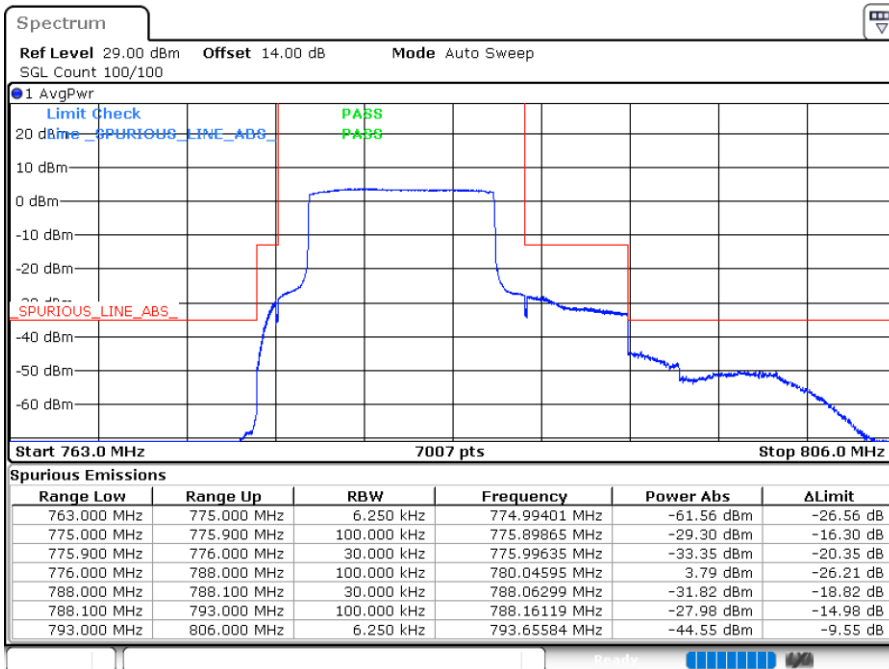

Date: 28.MAR.2022 11:35:22

Date: 28.MAR.2022 11:42:31

LTE Band 13 / 10MHz / QPSK

Lowest Band Edge / 1 RB

Highest Band Edge / 1 RB

Date: 28.MAR.2022 11:54:25

Date: 28.MAR.2022 11:56:17

Band Edge / Full RB

Date: 28.MAR.2022 11:48:49

LTE Band 13 / 10MHz / 16QAM

Lowest Band Edge / 1 RB

Highest Band Edge / 1 RB

Date: 28.MAR.2022 11:52:33

Date: 28.MAR.2022 11:58:09

Band Edge / Full RB

Date: 28.MAR.2022 11:50:41