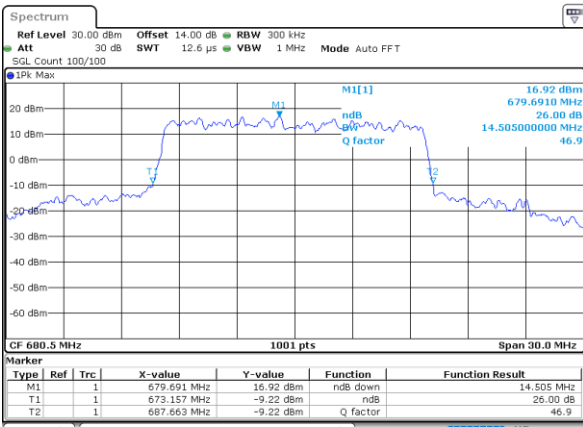

Middle Channel / 15MHz / QPSK

Date: 28_MAR_2022 16:45:37