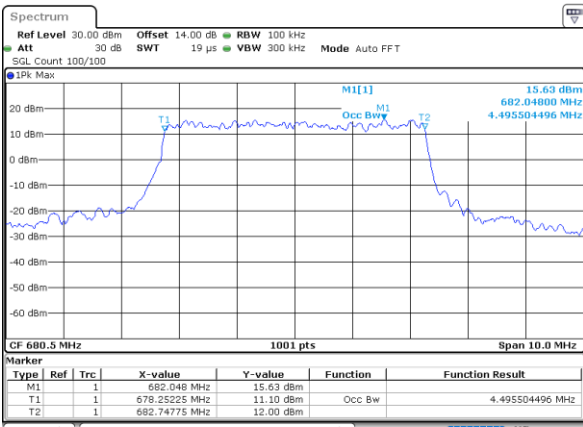

Date: 28\_MAR.2022 17:29:58

**Occupied Bandwidth**

Mode	LTE Band 71 : 99%OBW(MHz)											
BW	1.4MHz		3MHz		5MHz		10MHz		15MHz		20MHz	
Mod.	QPSK	16QAM	QPSK	16QAM	QPSK	16QAM	QPSK	16QAM	QPSK	16QAM	QPSK	16QAM
Lowest CH	-	-	-	-	4.51	4.48	9.07	9.07	13.43	13.43	17.82	17.86
Middle CH	-	-	-	-	4.50	4.50	9.09	9.03	13.40	13.46	17.98	17.94
Highest CH	-	-	-	-	4.49	4.53	9.03	9.07	13.46	13.37	17.86	17.82
Mode	LTE Band 71 : 99%OBW(MHz)											
BW	1.4MHz		3MHz		5MHz		10MHz		15MHz		20MHz	
Mod.	64QAM		64QAM		64QAM		64QAM		64QAM		64QAM	
Lowest CH	-	-	-	-	4.51	-	9.01	-	13.46	-	17.82	-
Middle CH	-	-	-	-	4.49	-	9.03	-	13.52	-	17.90	-
Highest CH	-	-	-	-	4.54	-	9.01	-	13.52	-	17.90	-

LTE Band 71

Lowest Channel / 5MHz / QPSK

Date: 28\_MAR\_2022 15:36:54

Lowest Channel / 5MHz / 16QAM

Date: 28\_MAR\_2022 15:37:18

Middle Channel / 5MHz / QPSK

Date: 28\_MAR\_2022 15:48:02

Middle Channel / 5MHz / 16QAM

Date: 28\_MAR\_2022 15:48:26

Highest Channel / 5MHz / QPSK

Date: 28\_MAR\_2022 15:51:10

Highest Channel / 5MHz / 16QAM

Date: 28\_MAR\_2022 15:51:34

LTE Band 71

Lowest Channel / 10MHz / QPSK

Date: 28\_MAR.2022 16:08:24