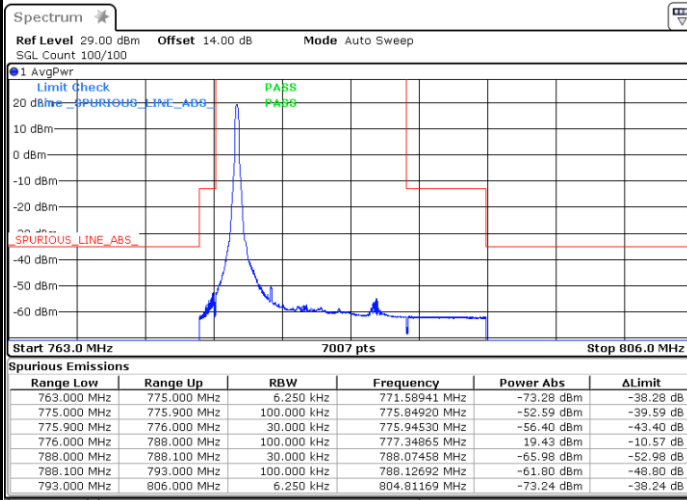

LTE Band 13 / 5MHz / 16QAM

Lowest Band Edge / 1 RB

Highest Band Edge / 1 RB

Date: 28.MAR.2022 11:13:47

Date: 28.MAR.2022 11:28:41

Lowest Band Edge / Full RB

Highest Band Edge / Full RB

Date: 28.MAR.2022 11:11:54

Date: 28.MAR.2022 11:26:49

LTE Band 13 / 5MHz / 64QAM

Lowest Band Edge / 1 RB

Highest Band Edge / 1 RB

Date: 28.MAR.2022 11:37:14

Date: 28.MAR.2022 11:44:24

Lowest Band Edge / Full RB

Highest Band Edge / Full RB

Date: 28.MAR.2022 11:35:22

Date: 28.MAR.2022 11:42:31

LTE Band 13 / 10MHz / QPSK

Lowest Band Edge / 1 RB

Highest Band Edge / 1 RB

Date: 28.MAR.2022 11:54:25

Date: 28.MAR.2022 11:56:17

Band Edge / Full RB