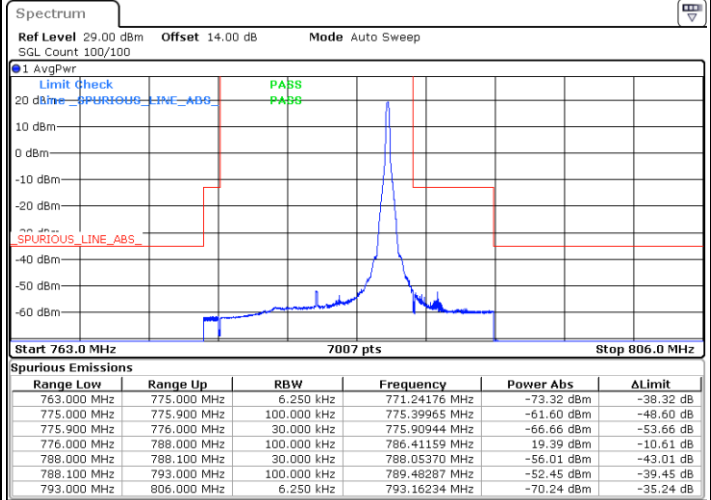

Date: 28.MAR.2022 11:35:22

Date: 28.MAR.2022 11:42:31

LTE Band 13 / 10MHz / QPSK

Lowest Band Edge / 1 RB

Highest Band Edge / 1 RB

Date: 28.MAR.2022 11:54:25

Date: 28.MAR.2022 11:56:17

Band Edge / Full RB

Date: 28.MAR.2022 11:48:49

LTE Band 13 / 10MHz / 16QAM

Lowest Band Edge / 1 RB

Highest Band Edge / 1 RB

Date: 28.MAR.2022 11:52:33

Date: 28.MAR.2022 11:58:09

Band Edge / Full RB

Date: 28.MAR.2022 11:50:41

LTE Band 13 / 10MHz / 64QAM

Lowest Band Edge / 1 RB

Date: 28.MAR.2022 12:04:47

Highest Band Edge / 1 RB

Date: 28.MAR.2022 12:06:39

Band Edge / Full RB

Date: 28.MAR.2022 12:02:55

# Conducted Spurious Emission

LTE Band 13 / 5MHz

Highest Channel / QPSK

Highest Channel / 16QAM

LTE Band 13 / 10MHz

Middle Channel / QPSK

Middle Channel / 16QAM

LTE Band 13 / 5MHz