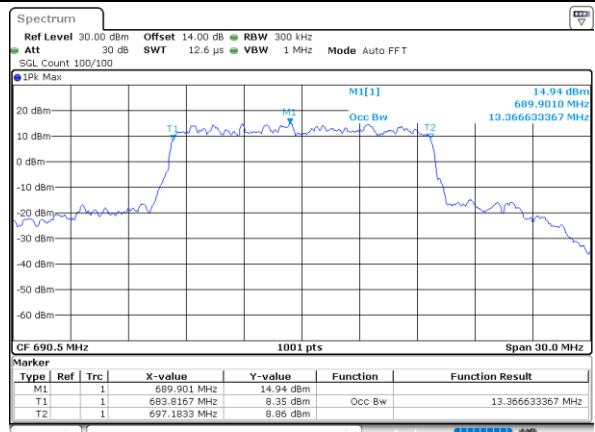

Date: 28\_MAR.2022 16:19:34

Highest Channel / 10MHz / 16QAM

Date: 28\_MAR.2022 16:19:58

LTE Band 71

Lowest Channel / 15MHz / QPSK

Date: 28\_MAR.2022 16:36:47

Lowest Channel / 15MHz / 16QAM

Date: 28\_MAR.2022 16:37:11

Middle Channel / 15MHz / QPSK

Date: 28\_MAR.2022 16:44:49

Middle Channel / 15MHz / 16QAM

Date: 28\_MAR.2022 16:45:13

Highest Channel / 15MHz / QPSK

Date: 28\_MAR.2022 16:47:57

Highest Channel / 15MHz / 16QAM

Date: 28\_MAR.2022 16:48:22

LTE Band 71

Lowest Channel / 20MHz / QPSK

Date: 28\_MAR.2022 17:05:12

Lowest Channel / 20MHz / 16QAM

Date: 28\_MAR.2022 17:05:136

Middle Channel / 20MHz / QPSK

Date: 28\_MAR.2022 17:13:14