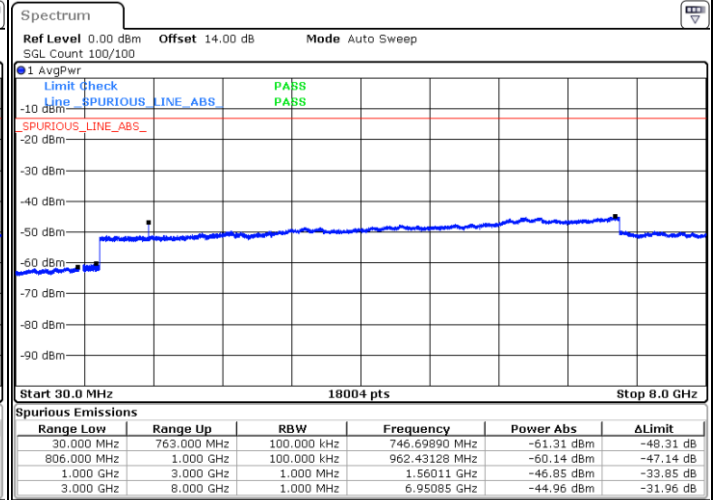

LTE Band 13 / 10MHz / 64QAM

Lowest Band Edge / 1 RB

Date: 28.MAR.2022 12:04:47

Highest Band Edge / 1 RB

Date: 28.MAR.2022 12:06:39

Band Edge / Full RB

Date: 28.MAR.2022 12:02:55

# Conducted Spurious Emission

LTE Band 13 / 5MHz

Highest Channel / QPSK

Highest Channel / 16QAM

LTE Band 13 / 10MHz

Middle Channel / QPSK

Middle Channel / 16QAM

LTE Band 13 / 5MHz

Lowest Channel / 64QAM

Middle Channel / 64QAM

Date: 28.MAR.2022 11:38:17

Date: 28.MAR.2022 11:39:29

Highest Channel / 64QAM

Date: 28.MAR.2022 11:45:38

LTE Band 13 / 10MHz

Middle Channel / 64QAM