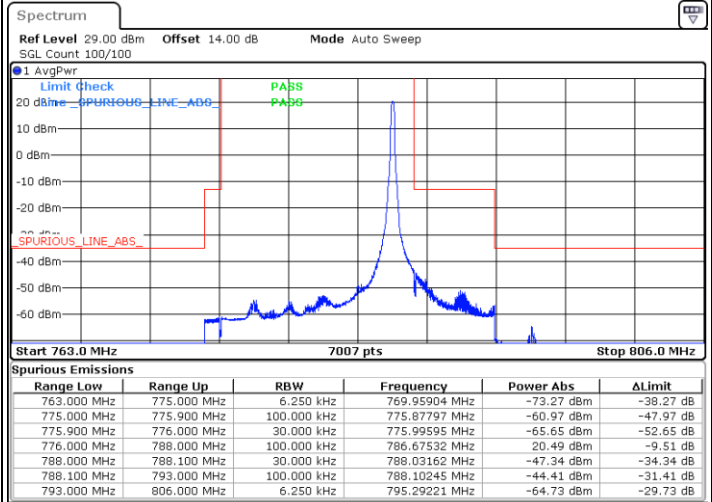

LTE Band 13 / 5MHz / 16QAM

Lowest Band Edge / 1 RB

Highest Band Edge / 1 RB

Date: 28.MAR.2022 11:13:47

Date: 28.MAR.2022 11:28:41

Lowest Band Edge / Full RB

Highest Band Edge / Full RB

Date: 28.MAR.2022 11:11:54

Date: 28.MAR.2022 11:26:49

LTE Band 13 / 5MHz / 64QAM

Lowest Band Edge / 1 RB

Highest Band Edge / 1 RB

Date: 28.MAR.2022 11:37:14

Date: 28.MAR.2022 11:44:24

Lowest Band Edge / Full RB

Highest Band Edge / Full RB

Date: 28.MAR.2022 11:35:22

Date: 28.MAR.2022 11:42:31

LTE Band 13 / 10MHz / QPSK

Lowest Band Edge / 1 RB

Highest Band Edge / 1 RB

Date: 28.MAR.2022 11:54:25

Date: 28.MAR.2022 11:56:17

Band Edge / Full RB