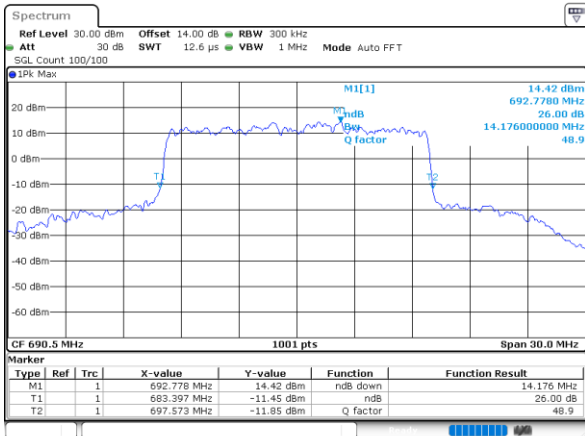

Highest Channel / 5MHz / 64QAM

Date: 28\_MAR\_2022 16:04:46

Highest Channel / 10MHz / 64QAM

Date: 28\_MAR\_2022 16:33:09

LTE Band 71

Lowest Channel / 15MHz / 64QAM

Date: 28\_MAR.2022 16:56:16

Lowest Channel / 20MHz / 64QAM

Date: 28\_MAR.2022 17:24:41

Middle Channel / 15MHz / 64QAM

Date: 28\_MAR.2022 17:00:08

Middle Channel / 20MHz / 64QAM

Date: 28\_MAR.2022 17:26:33

Highest Channel / 15MHz / 64QAM

Date: 28\_MAR.2022 17:01:34

Highest Channel / 20MHz / 64QAM

Date: 28\_MAR.2022 17:29:58

**Occupied Bandwidth**

Mode	LTE Band 71 : 99%OBW(MHz)											
BW	1.4MHz		3MHz		5MHz		10MHz		15MHz		20MHz	
Mod.	QPSK	16QAM	QPSK	16QAM	QPSK	16QAM	QPSK	16QAM	QPSK	16QAM	QPSK	16QAM
Lowest CH	-	-	-	-	4.51	4.48	9.07	9.07	13.43	13.43	17.82	17.86
Middle CH	-	-	-	-	4.50	4.50	9.09	9.03	13.40	13.46	17.98	17.94
Highest CH	-	-	-	-	4.49	4.53	9.03	9.07	13.46	13.37	17.86	17.82
Mode	LTE Band 71 : 99%OBW(MHz)											
BW	1.4MHz		3MHz		5MHz		10MHz		15MHz		20MHz	
Mod.	64QAM		64QAM		64QAM		64QAM		64QAM		64QAM	
Lowest CH	-	-	-	-	4.51	-	9.01	-	13.46	-	17.82	-
Middle CH	-	-	-	-	4.49	-	9.03	-	13.52	-	17.90	-
Highest CH	-	-	-	-	4.54	-	9.01	-	13.52	-	17.90	-