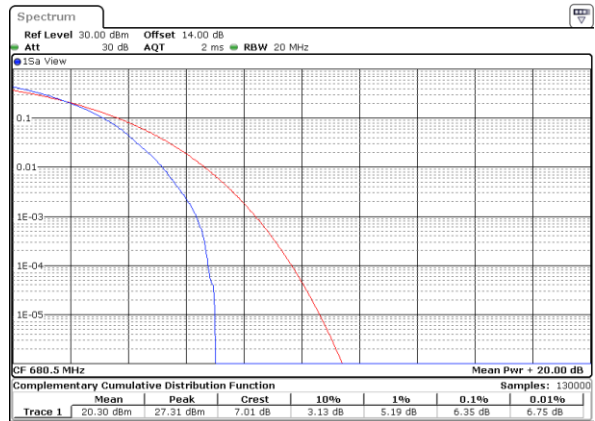

Lowest Channel / Full RB

Date: 28\_MAR.2022 17:34:02

Middle Channel / 1RB

Date: 28\_MAR.2022 17:34:27

Middle Channel / Full RB

Date: 28\_MAR.2022 17:34:52

Highest Channel / 1RB

Date: 28\_MAR.2022 17:35:18

Highest Channel / Full RB

Date: 28\_MAR.2022 17:35:44

LTE Band 71 / 20MHz / 64QAM

Lowest Channel / 1RB

Date: 28.MAR.2022 17:38:43

Lowest Channel / Full RB

Date: 28.MAR.2022 17:39:09

Middle Channel / 1RB

Date: 28.MAR.2022 17:39:34

Middle Channel / Full RB

Date: 28.MAR.2022 17:39:59

Highest Channel / 1RB

Date: 28.MAR.2022 17:40:25

Highest Channel / Full RB

Date: 28.MAR.2022 17:40:50

**26dB Bandwidth**