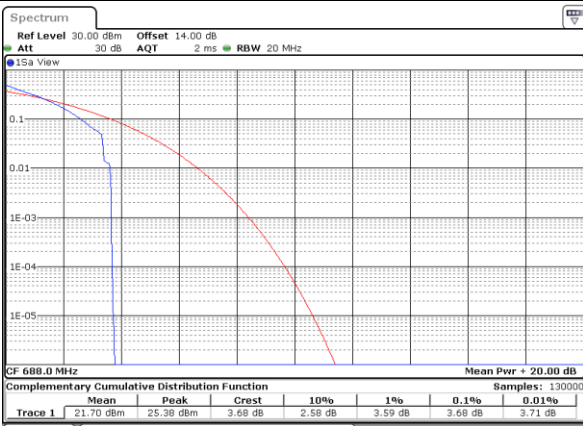

## Peak-to-Average Ratio

Mode	LTE Band 71 / 20MHz				
Mod.	QPSK		16QAM		Limit: 13dB
RB Size	1RB	Full RB	1RB	Full RB	Result
Lowest CH	3.39	4.84	4.14	5.86	PASS
Middle CH	3.51	4.67	4.23	5.74	
Highest CH	3.68	4.43	4.32	5.65	
Mode	LTE Band 71 / 20MHz				
Mod.	64QAM				Limit: 13dB
RB Size	1RB	Full RB			Result
Lowest CH	5.22	6.35	-	-	PASS
Middle CH	5.19	6.35	-	-	
Highest CH	5.30	6.23	-	-	

LTE Band 71 / 20MHz / QPSK

Lowest Channel / 1RB

Date: 28.MAR.2022 17:36:09

Lowest Channel / Full RB

Date: 28.MAR.2022 17:36:35

Middle Channel / 1RB

Date: 28.MAR.2022 17:37:00

Middle Channel / Full RB

Date: 28.MAR.2022 17:37:25

Highest Channel / 1RB

Date: 28.MAR.2022 17:37:51

Highest Channel / Full RB

Date: 28.MAR.2022 17:38:17

LTE Band 71 / 20MHz / 16QAM

Lowest Channel / 1RB

Date: 28\_MAR.2022 17:33:36