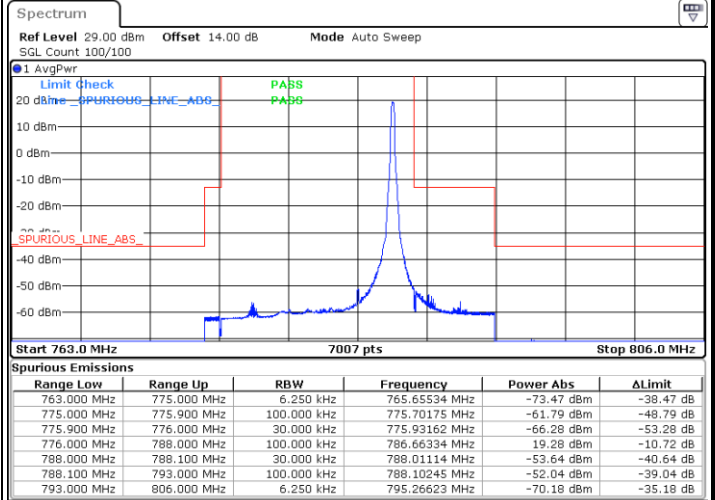

LTE Band 13 / 5MHz / 16QAM

Lowest Band Edge / 1 RB

Highest Band Edge / 1 RB

Date: 28.MAR.2022 11:13:47

Date: 28.MAR.2022 11:28:41

Lowest Band Edge / Full RB

Highest Band Edge / Full RB

Date: 28.MAR.2022 11:11:54

Date: 28.MAR.2022 11:26:49

LTE Band 13 / 5MHz / 64QAM

Lowest Band Edge / 1 RB

Highest Band Edge / 1 RB

Date: 28.MAR.2022 11:37:14

Date: 28.MAR.2022 11:44:24

Lowest Band Edge / Full RB

Highest Band Edge / Full RB

Date: 28.MAR.2022 11:35:22

Date: 28.MAR.2022 11:42:31

LTE Band 13 / 10MHz / QPSK

Lowest Band Edge / 1 RB

Highest Band Edge / 1 RB

Date: 28.MAR.2022 11:54:25

Date: 28.MAR.2022 11:56:17

Band Edge / Full RB