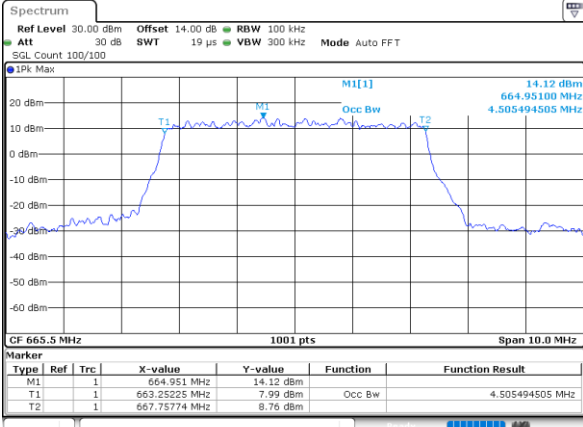

Date: 28\_MAR.2022 16:48:22

LTE Band 71

Lowest Channel / 20MHz / QPSK

Date: 28\_MAR.2022 17:05:12

Lowest Channel / 20MHz / 16QAM

Date: 28\_MAR.2022 17:05:136

Middle Channel / 20MHz / QPSK

Date: 28\_MAR.2022 17:13:14

Middle Channel / 20MHz / 16QAM

Date: 28\_MAR.2022 17:13:138

Highest Channel / 20MHz / QPSK

Date: 28\_MAR.2022 17:16:22

Highest Channel / 20MHz / 16QAM

Date: 28\_MAR.2022 17:16:147

LTE Band 71

Lowest Channel / 5MHz / 64QAM

Date: 28\_MAR.2022 15:59:13

Lowest Channel / 10MHz / 64QAM

Date: 28\_MAR.2022 16:27:37

Middle Channel / 5MHz / 64QAM

Date: 28\_MAR.2022 16:03:06

Middle Channel / 10MHz / 64QAM

Date: 28\_MAR.2022 16:31:29

Highest Channel / 5MHz / 64QAM