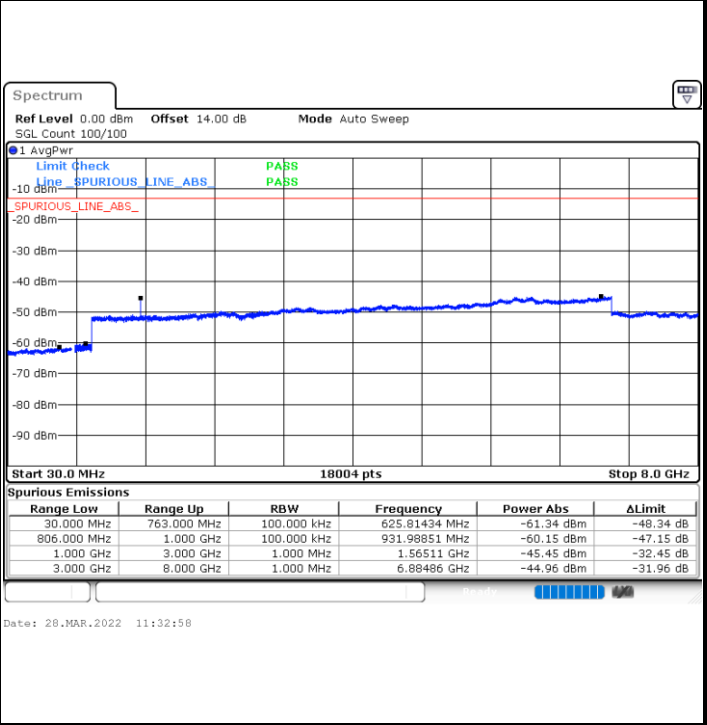

LTE Band 13 / 10MHz / 64QAM

Lowest Band Edge / 1 RB

Date: 28.MAR.2022 12:04:47

Highest Band Edge / 1 RB

Date: 28.MAR.2022 12:06:39

Band Edge / Full RB

Date: 28.MAR.2022 12:02:55

# Conducted Spurious Emission

LTE Band 13 / 5MHz

Highest Channel / QPSK

Highest Channel / 16QAM

LTE Band 13 / 10MHz

Middle Channel / QPSK

Middle Channel / 16QAM

LTE Band 13 / 5MHz

Lowest Channel / 64QAM

Middle Channel / 64QAM

Date: 28.MAR.2022 11:38:17

Date: 28.MAR.2022 11:39:29

Highest Channel / 64QAM

Date: 28.MAR.2022 11:45:38

LTE Band 13 / 10MHz

Middle Channel / 64QAM

Frequency Stability

Test Conditions		LTE Band 13 (QPSK) / Middle Channel	Limit
Temperature (°C)	Voltage (Volt)	BW 10MHz	Note 2.
		Deviation (ppm)	Result
50	Normal Voltage	0.0023	PASS
40	Normal Voltage	0.0009	
30	Normal Voltage	0.0022	
20(Ref.)	Normal Voltage	0.0000	
10	Normal Voltage	0.0005	
0	Normal Voltage	0.0003	
-10	Normal Voltage	0.0015	
-20	Normal Voltage	0.0066	
-30	Normal Voltage	0.0066	
20	Maximum Voltage	0.0014	
20	Normal Voltage	0.0000	
20	Battery End Point	0.0006	