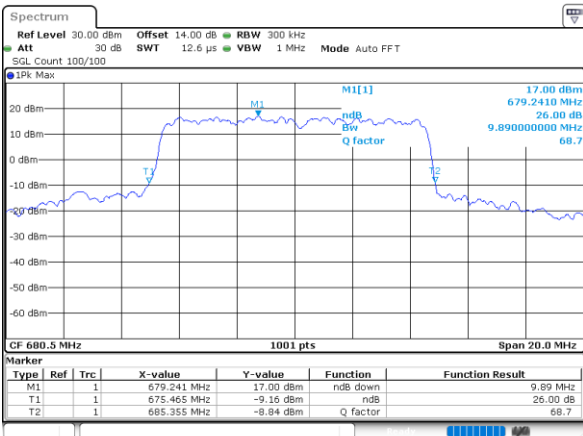

Middle Channel / 10MHz / QPSK

Date: 28_MAR,2022 16:17:13