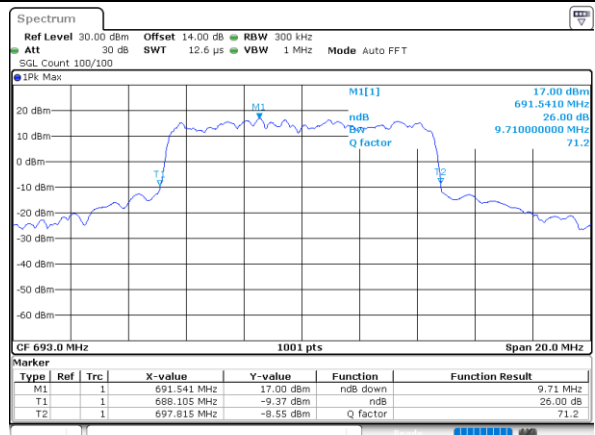

Date: 28\_MAR,2022 15:49:14

Highest Channel / 5MHz / QPSK

Date: 28\_MAR,2022 15:51:59

Highest Channel / 5MHz / 16QAM

Date: 28\_MAR,2022 15:52:23

LTE Band 71

Lowest Channel / 10MHz / QPSK

Date: 28\_MAR,2022 16:09:12

Lowest Channel / 10MHz / 16QAM

Date: 28\_MAR,2022 16:09:37

Middle Channel / 10MHz / QPSK

Date: 28\_MAR,2022 16:17:13

Middle Channel / 10MHz / 16QAM

Date: 28\_MAR,2022 16:17:37

Highest Channel / 10MHz / QPSK

Date: 28\_MAR,2022 16:20:22

Highest Channel / 10MHz / 16QAM

Date: 28\_MAR,2022 16:20:47

LTE Band 71

Lowest Channel / 15MHz / QPSK

Date: 28\_MAR\_2022 16:37:16

Lowest Channel / 15MHz / 16QAM

Date: 28\_MAR\_2022 16:38:00