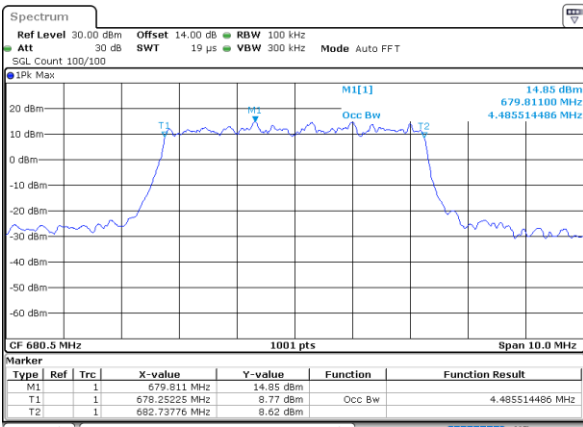

Date: 28\_MAR.2022 16:48:22

LTE Band 71

Lowest Channel / 20MHz / QPSK

Date: 28\_MAR.2022 17:05:12

Lowest Channel / 20MHz / 16QAM

Date: 28\_MAR.2022 17:05:136

Middle Channel / 20MHz / QPSK

Date: 28\_MAR.2022 17:13:14

Middle Channel / 20MHz / 16QAM

Date: 28\_MAR.2022 17:13:138

Highest Channel / 20MHz / QPSK

Date: 28\_MAR.2022 17:16:22

Highest Channel / 20MHz / 16QAM

Date: 28\_MAR.2022 17:16:147

LTE Band 71

Lowest Channel / 5MHz / 64QAM

Date: 28\_MAR.2022 15:59:13

Lowest Channel / 10MHz / 64QAM

Date: 28\_MAR.2022 16:27:37

Middle Channel / 5MHz / 64QAM

Date: 28\_MAR.2022 16:03:06

Middle Channel / 10MHz / 64QAM

Date: 28\_MAR.2022 16:31:29

Highest Channel / 5MHz / 64QAM