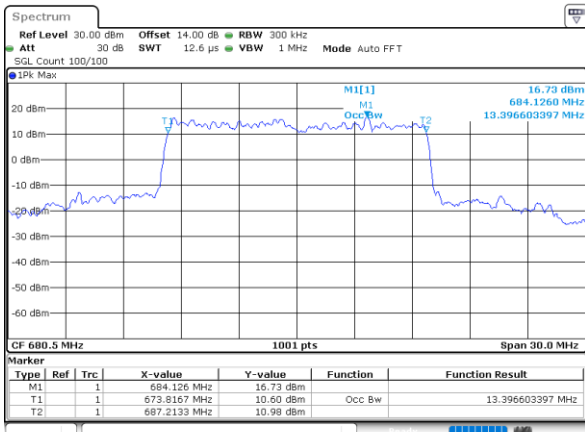

Middle Channel / 15MHz / QPSK

Date: 28_MAR.2022 16:44:49