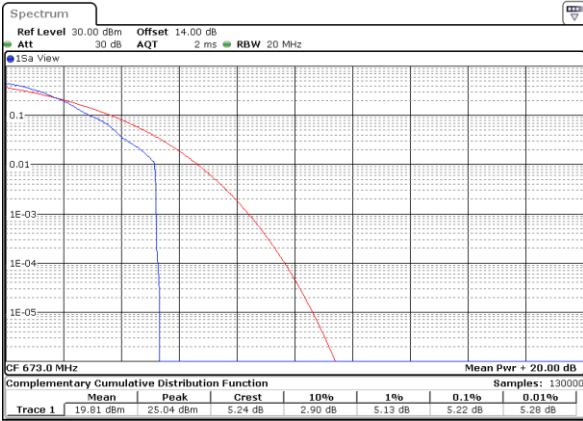

Lowest Channel / Full RB

Date: 28\_MAR.2022 17:34:02

Middle Channel / 1RB

Date: 28\_MAR.2022 17:34:27

Middle Channel / Full RB

Date: 28\_MAR.2022 17:34:52

Highest Channel / 1RB

Date: 28\_MAR.2022 17:35:18

Highest Channel / Full RB

Date: 28\_MAR.2022 17:35:44

LTE Band 71 / 20MHz / 64QAM

Lowest Channel / 1RB

Date: 28.MAR.2022 17:38:43

Lowest Channel / Full RB

Date: 28.MAR.2022 17:39:09

Middle Channel / 1RB

Date: 28.MAR.2022 17:39:34

Middle Channel / Full RB

Date: 28.MAR.2022 17:39:59

Highest Channel / 1RB

Date: 28.MAR.2022 17:40:25

Highest Channel / Full RB

Date: 28.MAR.2022 17:40:50

**26dB Bandwidth**