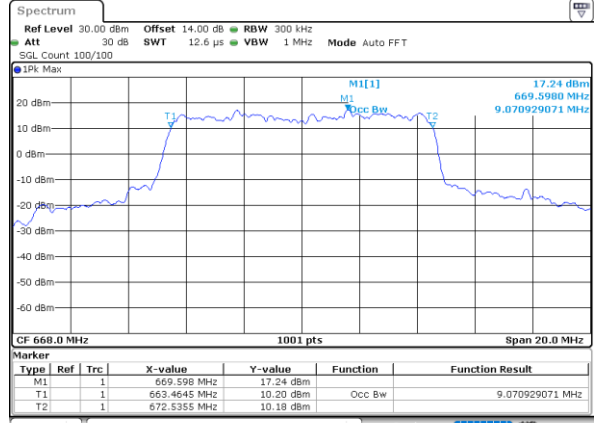

Date: 28\_MAR\_2022 15:48:26

Highest Channel / 5MHz / QPSK

Date: 28\_MAR\_2022 15:51:10

Highest Channel / 5MHz / 16QAM

Date: 28\_MAR\_2022 15:51:34

LTE Band 71

Lowest Channel / 10MHz / QPSK

Date: 28\_MAR.2022 16:08:24

Lowest Channel / 10MHz / 16QAM

Date: 28\_MAR.2022 16:08:48

Middle Channel / 10MHz / QPSK

Date: 28\_MAR.2022 16:16:25

Middle Channel / 10MHz / 16QAM

Date: 28\_MAR.2022 16:16:49

Highest Channel / 10MHz / QPSK