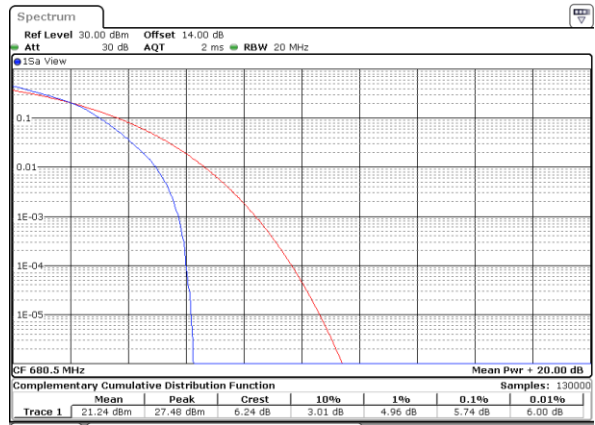

Date: 28.MAR.2022 17:37:25

Highest Channel / 1RB

Date: 28.MAR.2022 17:37:51

Highest Channel / Full RB

Date: 28.MAR.2022 17:38:17

LTE Band 71 / 20MHz / 16QAM

Lowest Channel / 1RB

Date: 28\_MAR.2022 17:33:36

Lowest Channel / Full RB

Date: 28\_MAR.2022 17:34:02

Middle Channel / 1RB

Date: 28\_MAR.2022 17:34:27

Middle Channel / Full RB

Date: 28\_MAR.2022 17:34:52

Highest Channel / 1RB

Date: 28\_MAR.2022 17:35:18

Highest Channel / Full RB

Date: 28\_MAR.2022 17:35:44

LTE Band 71 / 20MHz / 64QAM

Lowest Channel / 1RB

Date: 28.MAR.2022 17:38:43

Lowest Channel / Full RB

Date: 28.MAR.2022 17:39:09

Middle Channel / 1RB

Date: 28.MAR.2022 17:39:34

Middle Channel / Full RB

Date: 28.MAR.2022 17:39:59

Highest Channel / 1RB

Date: 28.MAR.2022 17:40:25

Highest Channel / Full RB

Date: 28.MAR.2022 17:40:50

**26dB Bandwidth**