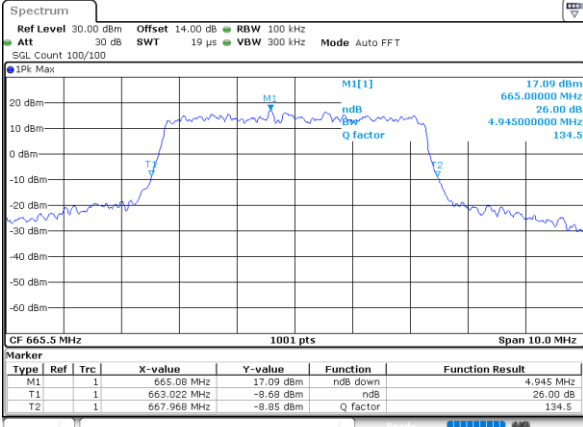

LTE Band 71

Lowest Channel / 5MHz / QPSK

Date: 28_MAR,2022 15:37:43