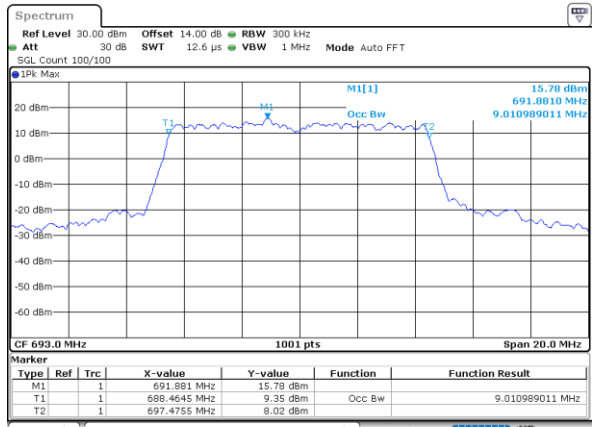

Middle Channel / 20MHz / 16QAM

Date: 28\_MAR.2022 17:13:138

Highest Channel / 20MHz / QPSK

Date: 28\_MAR.2022 17:16:22

Highest Channel / 20MHz / 16QAM

Date: 28\_MAR.2022 17:16:147

LTE Band 71

Lowest Channel / 5MHz / 64QAM

Date: 28\_MAR.2022 15:59:13

Lowest Channel / 10MHz / 64QAM

Date: 28\_MAR.2022 16:27:37

Middle Channel / 5MHz / 64QAM

Date: 28\_MAR.2022 16:03:06

Middle Channel / 10MHz / 64QAM

Date: 28\_MAR.2022 16:31:29

Highest Channel / 5MHz / 64QAM

Date: 28\_MAR.2022 16:04:31

Highest Channel / 10MHz / 64QAM

Date: 28\_MAR.2022 16:32:54