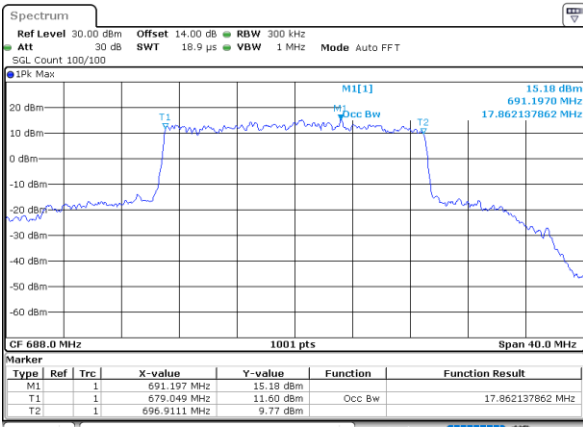

Date: 28\_MAR.2022 16:48:22

LTE Band 71

Lowest Channel / 20MHz / QPSK

Date: 28\_MAR.2022 17:05:12

Lowest Channel / 20MHz / 16QAM

Date: 28\_MAR.2022 17:05:136

Middle Channel / 20MHz / QPSK

Date: 28\_MAR.2022 17:13:14

Middle Channel / 20MHz / 16QAM

Date: 28\_MAR.2022 17:13:138

Highest Channel / 20MHz / QPSK

Date: 28\_MAR.2022 17:16:22

Highest Channel / 20MHz / 16QAM

Date: 28\_MAR.2022 17:16:147

LTE Band 71

Lowest Channel / 5MHz / 64QAM