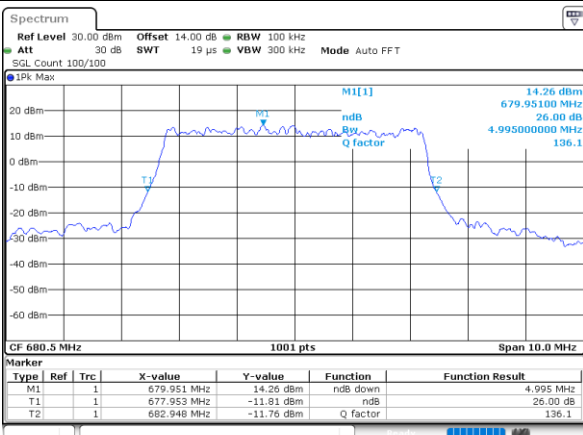

Middle Channel / 20MHz / 16QAM

Date: 28\_MAR.2022 17:14:26

Highest Channel / 20MHz / QPSK

Date: 28\_MAR.2022 17:17:11

Highest Channel / 20MHz / 16QAM

Date: 28\_MAR.2022 17:17:35

LTE Band 71

Lowest Channel / 5MHz / 64QAM

Date: 28\_MAR\_2022 15:59:29

Lowest Channel / 10MHz / 64QAM

Date: 28\_MAR\_2022 16:27:52

Middle Channel / 5MHz / 64QAM

Date: 28\_MAR\_2022 16:03:21

Middle Channel / 10MHz / 64QAM

Date: 28\_MAR\_2022 16:31:44