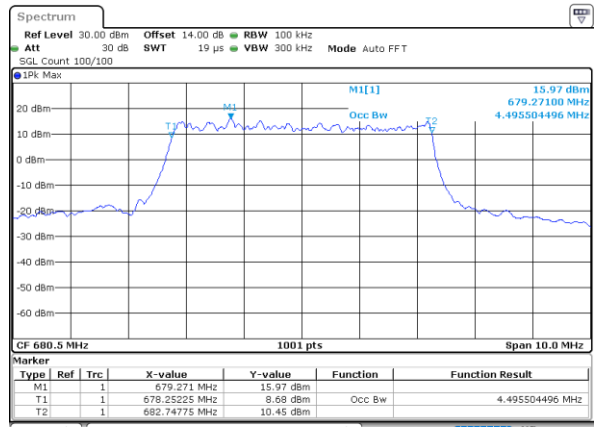

Date: 28\_MAR.2022 17:29:58

**Occupied Bandwidth**

Mode	LTE Band 71 : 99%OBW(MHz)											
BW	1.4MHz		3MHz		5MHz		10MHz		15MHz		20MHz	
Mod.	QPSK	16QAM	QPSK	16QAM	QPSK	16QAM	QPSK	16QAM	QPSK	16QAM	QPSK	16QAM
Lowest CH	-	-	-	-	4.51	4.48	9.07	9.07	13.43	13.43	17.82	17.86
Middle CH	-	-	-	-	4.50	4.50	9.09	9.03	13.40	13.46	17.98	17.94
Highest CH	-	-	-	-	4.49	4.53	9.03	9.07	13.46	13.37	17.86	17.82
Mode	LTE Band 71 : 99%OBW(MHz)											
BW	1.4MHz		3MHz		5MHz		10MHz		15MHz		20MHz	
Mod.	64QAM		64QAM		64QAM		64QAM		64QAM		64QAM	
Lowest CH	-	-	-	-	4.51	-	9.01	-	13.46	-	17.82	-
Middle CH	-	-	-	-	4.49	-	9.03	-	13.52	-	17.90	-
Highest CH	-	-	-	-	4.54	-	9.01	-	13.52	-	17.90	-

LTE Band 71

Lowest Channel / 5MHz / QPSK

Date: 28\_MAR\_2022 15:36:54

Lowest Channel / 5MHz / 16QAM

Date: 28\_MAR\_2022 15:37:18

Middle Channel / 5MHz / QPSK

Date: 28\_MAR\_2022 15:48:02

Middle Channel / 5MHz / 16QAM

Date: 28\_MAR\_2022 15:48:26

Highest Channel / 5MHz / QPSK

Date: 28\_MAR\_2022 15:51:10

Highest Channel / 5MHz / 16QAM

Date: 28\_MAR\_2022 15:51:34

LTE Band 71

Lowest Channel / 10MHz / QPSK

Date: 28\_MAR.2022 16:08:24