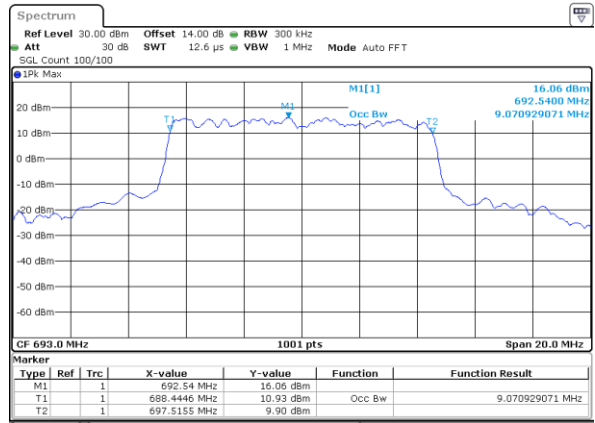

Date: 28\_MAR\_2022 15:48:26

Highest Channel / 5MHz / QPSK

Date: 28\_MAR\_2022 15:51:10

Highest Channel / 5MHz / 16QAM

Date: 28\_MAR\_2022 15:51:34

LTE Band 71

Lowest Channel / 10MHz / QPSK

Date: 28\_MAR.2022 16:08:24

Lowest Channel / 10MHz / 16QAM

Date: 28\_MAR.2022 16:08:48

Middle Channel / 10MHz / QPSK

Date: 28\_MAR.2022 16:16:25

Middle Channel / 10MHz / 16QAM

Date: 28\_MAR.2022 16:16:49

Highest Channel / 10MHz / QPSK

Date: 28\_MAR.2022 16:19:34

Highest Channel / 10MHz / 16QAM

Date: 28\_MAR.2022 16:19:58

LTE Band 71

Lowest Channel / 15MHz / QPSK

Date: 28\_MAR.2022 16:36:47

Lowest Channel / 15MHz / 16QAM

Date: 28\_MAR.2022 16:37:11