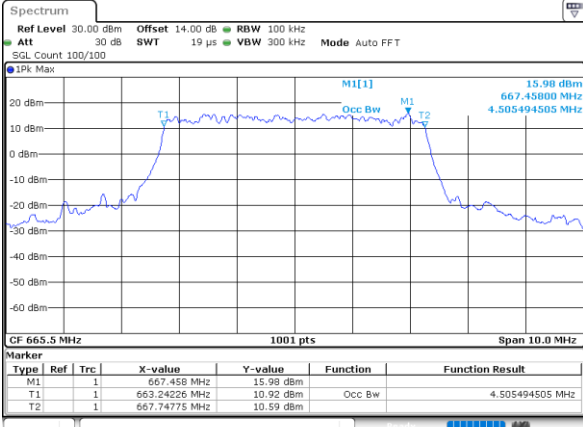

Date: 28\_MAR.2022 17:24:41

Middle Channel / 15MHz / 64QAM

Date: 28\_MAR.2022 17:00:08

Middle Channel / 20MHz / 64QAM

Date: 28\_MAR.2022 17:26:33

Highest Channel / 15MHz / 64QAM

Date: 28\_MAR.2022 17:01:34

Highest Channel / 20MHz / 64QAM

Date: 28\_MAR.2022 17:29:58

**Occupied Bandwidth**

Mode	LTE Band 71 : 99%OBW(MHz)											
BW	1.4MHz		3MHz		5MHz		10MHz		15MHz		20MHz	
Mod.	QPSK	16QAM	QPSK	16QAM	QPSK	16QAM	QPSK	16QAM	QPSK	16QAM	QPSK	16QAM
Lowest CH	-	-	-	-	4.51	4.48	9.07	9.07	13.43	13.43	17.82	17.86
Middle CH	-	-	-	-	4.50	4.50	9.09	9.03	13.40	13.46	17.98	17.94
Highest CH	-	-	-	-	4.49	4.53	9.03	9.07	13.46	13.37	17.86	17.82
Mode	LTE Band 71 : 99%OBW(MHz)											
BW	1.4MHz		3MHz		5MHz		10MHz		15MHz		20MHz	
Mod.	64QAM		64QAM		64QAM		64QAM		64QAM		64QAM	
Lowest CH	-	-	-	-	4.51	-	9.01	-	13.46	-	17.82	-
Middle CH	-	-	-	-	4.49	-	9.03	-	13.52	-	17.90	-
Highest CH	-	-	-	-	4.54	-	9.01	-	13.52	-	17.90	-

LTE Band 71

Lowest Channel / 5MHz / QPSK

Date: 28\_MAR\_2022 15:36:54

Lowest Channel / 5MHz / 16QAM

Date: 28\_MAR\_2022 15:37:18

Middle Channel / 5MHz / QPSK

Date: 28\_MAR\_2022 15:48:02

Middle Channel / 5MHz / 16QAM