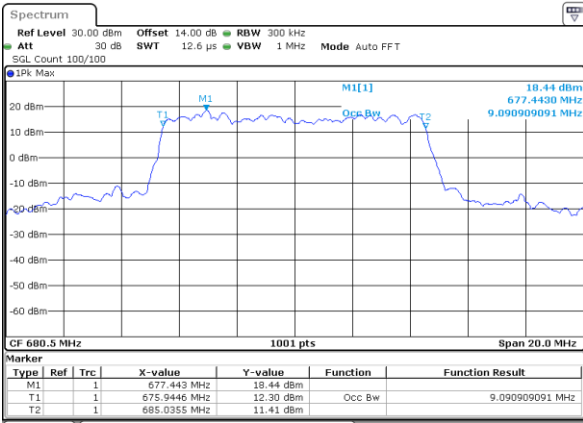

LTE Band 71

Lowest Channel / 5MHz / QPSK

Date: 28\_MAR\_2022 15:36:54

Lowest Channel / 5MHz / 16QAM

Date: 28\_MAR\_2022 15:37:18

Middle Channel / 5MHz / QPSK

Date: 28\_MAR\_2022 15:48:02

Middle Channel / 5MHz / 16QAM

Date: 28\_MAR\_2022 15:48:26

Highest Channel / 5MHz / QPSK

Date: 28\_MAR\_2022 15:51:10

Highest Channel / 5MHz / 16QAM

Date: 28\_MAR\_2022 15:51:34

LTE Band 71

Lowest Channel / 10MHz / QPSK

Date: 28\_MAR.2022 16:08:24

Lowest Channel / 10MHz / 16QAM

Date: 28\_MAR.2022 16:08:48

Middle Channel / 10MHz / QPSK

Date: 28\_MAR.2022 16:16:25

Middle Channel / 10MHz / 16QAM

Date: 28\_MAR.2022 16:16:49

Highest Channel / 10MHz / QPSK