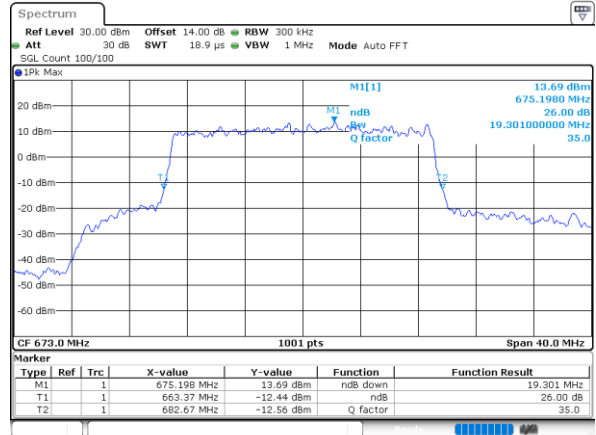

Date: 28\_MAR\_2022 15:59:29

Lowest Channel / 10MHz / 64QAM

Date: 28\_MAR\_2022 16:27:52

Middle Channel / 5MHz / 64QAM

Date: 28\_MAR\_2022 16:03:21

Middle Channel / 10MHz / 64QAM

Date: 28\_MAR\_2022 16:31:44

Highest Channel / 5MHz / 64QAM

Date: 28\_MAR\_2022 16:04:46

Highest Channel / 10MHz / 64QAM

Date: 28\_MAR\_2022 16:33:09

LTE Band 71

Lowest Channel / 15MHz / 64QAM

Date: 28\_MAR.2022 16:56:16

Lowest Channel / 20MHz / 64QAM

Date: 28\_MAR.2022 17:24:41

Middle Channel / 15MHz / 64QAM

Date: 28\_MAR.2022 17:00:08

Middle Channel / 20MHz / 64QAM

Date: 28\_MAR.2022 17:26:33

Highest Channel / 15MHz / 64QAM

Date: 28\_MAR.2022 17:01:34

Highest Channel / 20MHz / 64QAM