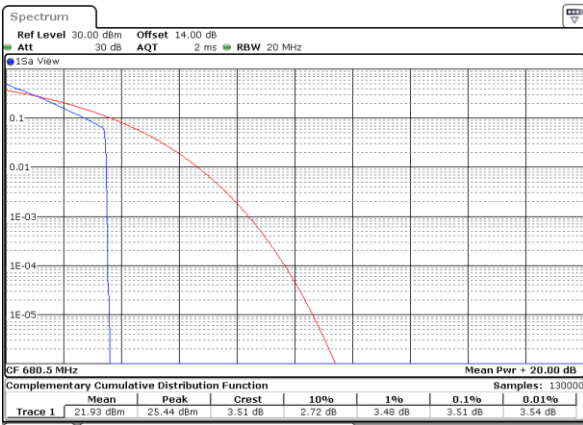

## Peak-to-Average Ratio

Mode	LTE Band 71 / 20MHz				
Mod.	QPSK		16QAM		Limit: 13dB
RB Size	1RB	Full RB	1RB	Full RB	Result
Lowest CH	3.39	4.84	4.14	5.86	PASS
Middle CH	3.51	4.67	4.23	5.74	
Highest CH	3.68	4.43	4.32	5.65	
Mode	LTE Band 71 / 20MHz				
Mod.	64QAM				Limit: 13dB
RB Size	1RB	Full RB			Result
Lowest CH	5.22	6.35	-	-	PASS
Middle CH	5.19	6.35	-	-	
Highest CH	5.30	6.23	-	-	

LTE Band 71 / 20MHz / QPSK

Lowest Channel / 1RB

Date: 28.MAR.2022 17:36:09

Lowest Channel / Full RB

Date: 28.MAR.2022 17:36:35

Middle Channel / 1RB

Date: 28.MAR.2022 17:37:00

Middle Channel / Full RB

Date: 28.MAR.2022 17:37:25

Highest Channel / 1RB

Date: 28.MAR.2022 17:37:51

Highest Channel / Full RB

Date: 28.MAR.2022 17:38:17

LTE Band 71 / 20MHz / 16QAM

Lowest Channel / 1RB

Date: 28\_MAR.2022 17:33:36