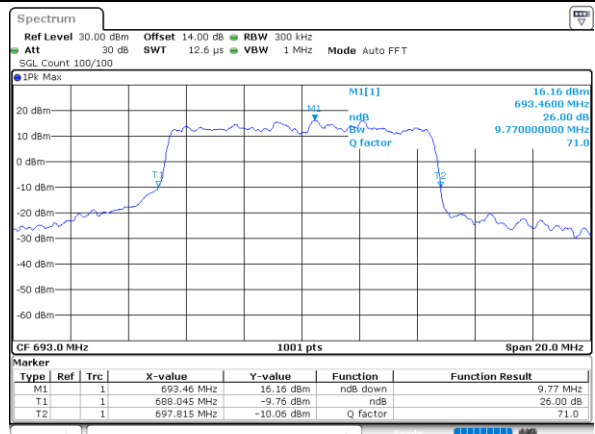

Middle Channel / 20MHz / 16QAM

Date: 28\_MAR.2022 17:14:26

Highest Channel / 20MHz / QPSK

Date: 28\_MAR.2022 17:17:11

Highest Channel / 20MHz / 16QAM

Date: 28\_MAR.2022 17:17:35

LTE Band 71

Lowest Channel / 5MHz / 64QAM

Date: 28\_MAR\_2022 15:59:29

Lowest Channel / 10MHz / 64QAM

Date: 28\_MAR\_2022 16:27:52

Middle Channel / 5MHz / 64QAM

Date: 28\_MAR\_2022 16:03:21

Middle Channel / 10MHz / 64QAM

Date: 28\_MAR\_2022 16:31:44

Highest Channel / 5MHz / 64QAM

Date: 28\_MAR\_2022 16:04:46

Highest Channel / 10MHz / 64QAM

Date: 28\_MAR\_2022 16:33:09

LTE Band 71

Lowest Channel / 15MHz / 64QAM

Date: 28\_MAR.2022 16:56:16

Lowest Channel / 20MHz / 64QAM