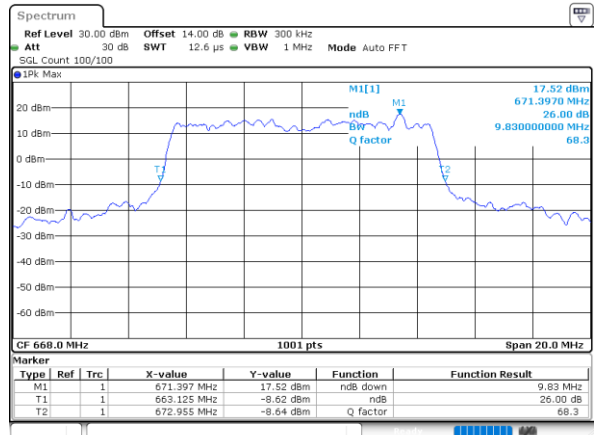

Middle Channel / 20MHz / 16QAM

Date: 28\_MAR.2022 17:14:26

Highest Channel / 20MHz / QPSK

Date: 28\_MAR.2022 17:17:11

Highest Channel / 20MHz / 16QAM

Date: 28\_MAR.2022 17:17:35

LTE Band 71

Lowest Channel / 5MHz / 64QAM

Date: 28\_MAR\_2022 15:59:29

Lowest Channel / 10MHz / 64QAM

Date: 28\_MAR\_2022 16:27:52

Middle Channel / 5MHz / 64QAM

Date: 28\_MAR\_2022 16:03:21

Middle Channel / 10MHz / 64QAM

Date: 28\_MAR\_2022 16:31:44