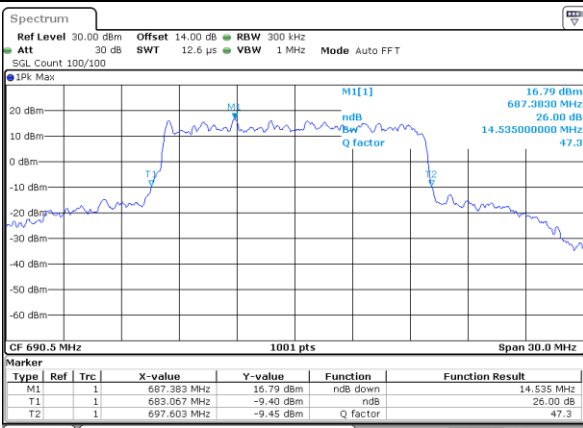

Date: 28\_MAR,2022 16:20:22

Highest Channel / 10MHz / 16QAM

Date: 28\_MAR,2022 16:20:47

LTE Band 71

Lowest Channel / 15MHz / QPSK

Date: 28\_MAR\_2022 16:37:16

Lowest Channel / 15MHz / 16QAM

Date: 28\_MAR\_2022 16:38:00

Middle Channel / 15MHz / QPSK

Date: 28\_MAR\_2022 16:45:37

Middle Channel / 15MHz / 16QAM

Date: 28\_MAR\_2022 16:46:01

Highest Channel / 15MHz / QPSK

Date: 28\_MAR\_2022 16:48:46

Highest Channel / 15MHz / 16QAM

Date: 28\_MAR\_2022 16:49:10

LTE Band 71

Lowest Channel / 20MHz / QPSK

Date: 28\_MAR.2022 17:06:00

Lowest Channel / 20MHz / 16QAM

Date: 28\_MAR.2022 17:06:25

Middle Channel / 20MHz / QPSK

Date: 28\_MAR.2022 17:14:02