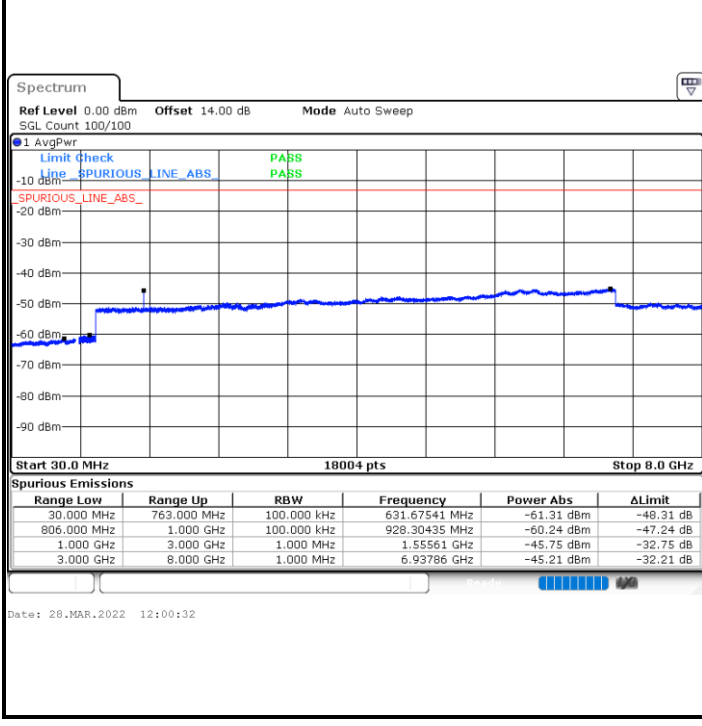

LTE Band 13 / 10MHz / 64QAM

Lowest Band Edge / 1 RB

Date: 28.MAR.2022 12:04:47

Highest Band Edge / 1 RB

Date: 28.MAR.2022 12:06:39

Band Edge / Full RB

Date: 28.MAR.2022 12:02:55

# Conducted Spurious Emission

LTE Band 13 / 5MHz

Highest Channel / QPSK

Highest Channel / 16QAM

LTE Band 13 / 10MHz

Middle Channel / QPSK

Middle Channel / 16QAM

LTE Band 13 / 5MHz

Lowest Channel / 64QAM

Middle Channel / 64QAM

Date: 28.MAR.2022 11:38:17

Date: 28.MAR.2022 11:39:29

Highest Channel / 64QAM

Date: 28.MAR.2022 11:45:38

LTE Band 13 / 10MHz

Middle Channel / 64QAM