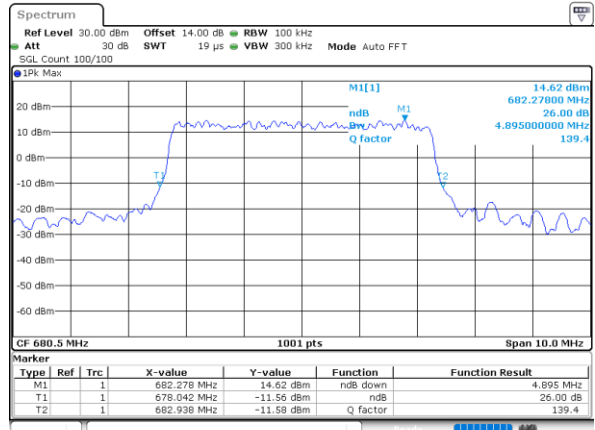

Mode	LTE Band 71 : 26dB BW(MHz)											
BW	1.4MHz		3MHz		5MHz		10MHz		15MHz		20MHz	
Mod.	QPSK	16QAM	QPSK	16QAM	QPSK	16QAM	QPSK	16QAM	QPSK	16QAM	QPSK	16QAM
Lowest CH	-	-	-	-	4.95	5.09	10.17	10.03	14.54	14.69	18.94	18.78
Middle CH	-	-	-	-	5.07	4.90	9.89	9.79	14.51	14.39	19.34	18.74
Highest CH	-	-	-	-	5.07	4.97	9.69	9.71	14.54	14.33	19.22	19.26
Mode	LTE Band 71 : 26dB BW(MHz)											
BW	1.4MHz		3MHz		5MHz		10MHz		15MHz		20MHz	
Mod.	64QAM		64QAM		64QAM		64QAM		64QAM		64QAM	
Lowest CH	-	-	-	-	4.94	-	9.83	-	14.57	-	19.30	-
Middle CH	-	-	-	-	5.00	-	10.05	-	14.51	-	19.22	-
Highest CH	-	-	-	-	4.99	-	9.77	-	14.18	-	19.46	-

LTE Band 71

Lowest Channel / 5MHz / QPSK

Date: 28\_MAR,2022 15:37:43

Lowest Channel / 5MHz / 16QAM

Date: 28\_MAR,2022 15:38:07

Middle Channel / 5MHz / QPSK

Date: 28\_MAR,2022 15:48:50

Middle Channel / 5MHz / 16QAM

Date: 28\_MAR,2022 15:49:14

Highest Channel / 5MHz / QPSK

Date: 28\_MAR,2022 15:51:59

Highest Channel / 5MHz / 16QAM

Date: 28\_MAR,2022 15:52:23

LTE Band 71

Lowest Channel / 10MHz / QPSK

Date: 28\_MAR,2022 16:09:12