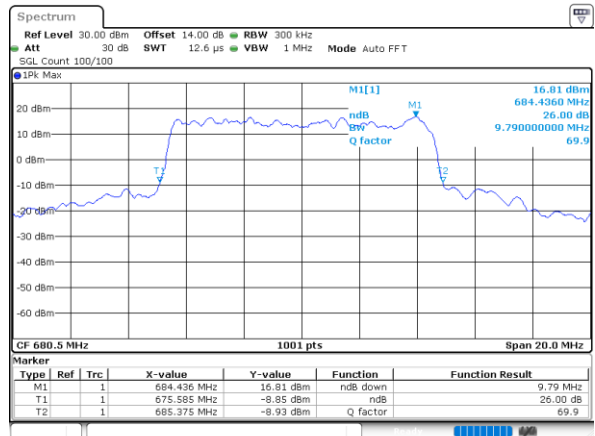

Date: 28\_MAR,2022 15:49:14

Highest Channel / 5MHz / QPSK

Date: 28\_MAR,2022 15:51:59

Highest Channel / 5MHz / 16QAM

Date: 28\_MAR,2022 15:52:23

LTE Band 71

Lowest Channel / 10MHz / QPSK

Date: 28\_MAR,2022 16:09:12

Lowest Channel / 10MHz / 16QAM

Date: 28\_MAR,2022 16:09:37

Middle Channel / 10MHz / QPSK

Date: 28\_MAR,2022 16:17:13

Middle Channel / 10MHz / 16QAM

Date: 28\_MAR,2022 16:17:37

Highest Channel / 10MHz / QPSK

Date: 28\_MAR,2022 16:20:22

Highest Channel / 10MHz / 16QAM

Date: 28\_MAR,2022 16:20:47

LTE Band 71

Lowest Channel / 15MHz / QPSK

Date: 28\_MAR\_2022 16:37:16

Lowest Channel / 15MHz / 16QAM

Date: 28\_MAR\_2022 16:38:00