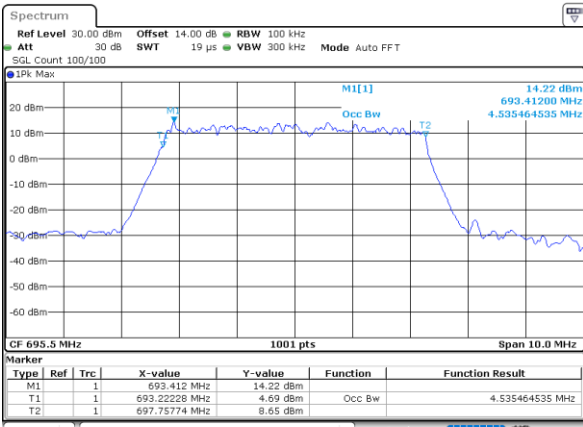

Middle Channel / 20MHz / 16QAM

Date: 28\_MAR.2022 17:13:138

Highest Channel / 20MHz / QPSK

Date: 28\_MAR.2022 17:16:22

Highest Channel / 20MHz / 16QAM

Date: 28\_MAR.2022 17:16:147

LTE Band 71

Lowest Channel / 5MHz / 64QAM

Date: 28\_MAR.2022 15:59:13

Lowest Channel / 10MHz / 64QAM

Date: 28\_MAR.2022 16:27:37

Middle Channel / 5MHz / 64QAM

Date: 28\_MAR.2022 16:03:06

Middle Channel / 10MHz / 64QAM

Date: 28\_MAR.2022 16:31:29

Highest Channel / 5MHz / 64QAM

Date: 28\_MAR.2022 16:04:31

Highest Channel / 10MHz / 64QAM

Date: 28\_MAR.2022 16:32:54