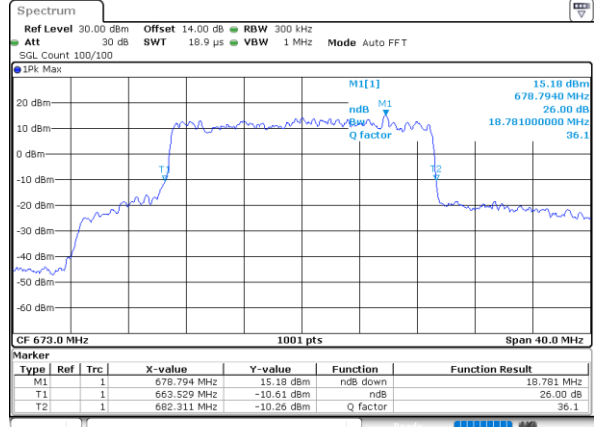

Date: 28\_MAR\_2022 16:49:10

LTE Band 71

Lowest Channel / 20MHz / QPSK

Date: 28\_MAR.2022 17:06:00

Lowest Channel / 20MHz / 16QAM

Date: 28\_MAR.2022 17:06:25

Middle Channel / 20MHz / QPSK

Date: 28\_MAR.2022 17:14:02

Middle Channel / 20MHz / 16QAM

Date: 28\_MAR.2022 17:14:26

Highest Channel / 20MHz / QPSK

Date: 28\_MAR.2022 17:17:11

Highest Channel / 20MHz / 16QAM

Date: 28\_MAR.2022 17:17:35

LTE Band 71

Lowest Channel / 5MHz / 64QAM