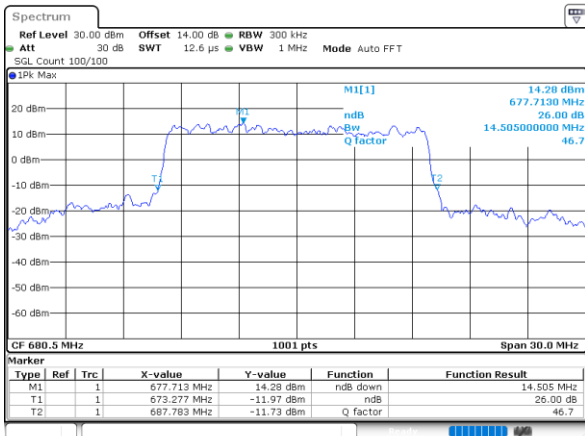

Highest Channel / 5MHz / 64QAM

Date: 28\_MAR\_2022 16:04:46

Highest Channel / 10MHz / 64QAM

Date: 28\_MAR\_2022 16:33:09

LTE Band 71

Lowest Channel / 15MHz / 64QAM

Date: 28\_MAR.2022 16:56:16

Lowest Channel / 20MHz / 64QAM

Date: 28\_MAR.2022 17:24:41

Middle Channel / 15MHz / 64QAM

Date: 28\_MAR.2022 17:00:08

Middle Channel / 20MHz / 64QAM

Date: 28\_MAR.2022 17:26:33

Highest Channel / 15MHz / 64QAM

Date: 28\_MAR.2022 17:01:34

Highest Channel / 20MHz / 64QAM