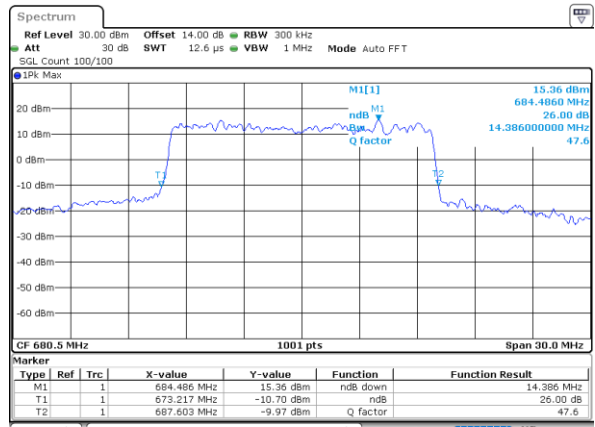

Middle Channel / 15MHz / 16QAM

Date: 28_MAR_2022 16:46:01