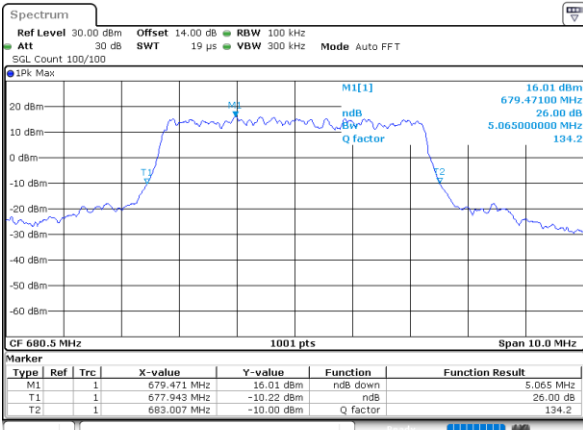

Mode	LTE Band 71 : 26dB BW(MHz)											
BW	1.4MHz		3MHz		5MHz		10MHz		15MHz		20MHz	
Mod.	QPSK	16QAM	QPSK	16QAM	QPSK	16QAM	QPSK	16QAM	QPSK	16QAM	QPSK	16QAM
Lowest CH	-	-	-	-	4.95	5.09	10.17	10.03	14.54	14.69	18.94	18.78
Middle CH	-	-	-	-	5.07	4.90	9.89	9.79	14.51	14.39	19.34	18.74
Highest CH	-	-	-	-	5.07	4.97	9.69	9.71	14.54	14.33	19.22	19.26
Mode	LTE Band 71 : 26dB BW(MHz)											
BW	1.4MHz		3MHz		5MHz		10MHz		15MHz		20MHz	
Mod.	64QAM		64QAM		64QAM		64QAM		64QAM		64QAM	
Lowest CH	-	-	-	-	4.94	-	9.83	-	14.57	-	19.30	-
Middle CH	-	-	-	-	5.00	-	10.05	-	14.51	-	19.22	-
Highest CH	-	-	-	-	4.99	-	9.77	-	14.18	-	19.46	-

LTE Band 71

Lowest Channel / 5MHz / QPSK

Date: 28\_MAR,2022 15:37:43

Lowest Channel / 5MHz / 16QAM

Date: 28\_MAR,2022 15:38:07

Middle Channel / 5MHz / QPSK

Date: 28\_MAR,2022 15:48:50

Middle Channel / 5MHz / 16QAM

Date: 28\_MAR,2022 15:49:14

Highest Channel / 5MHz / QPSK

Date: 28\_MAR,2022 15:51:59

Highest Channel / 5MHz / 16QAM

Date: 28\_MAR,2022 15:52:23

LTE Band 71

Lowest Channel / 10MHz / QPSK

Date: 28\_MAR,2022 16:09:12