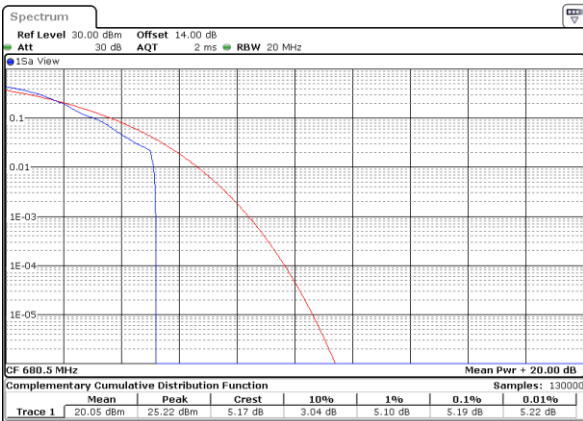

Lowest Channel / Full RB

Date: 28\_MAR.2022 17:34:02

Middle Channel / 1RB

Date: 28\_MAR.2022 17:34:27

Middle Channel / Full RB

Date: 28\_MAR.2022 17:34:52

Highest Channel / 1RB

Date: 28\_MAR.2022 17:35:18

Highest Channel / Full RB

Date: 28\_MAR.2022 17:35:44

LTE Band 71 / 20MHz / 64QAM

Lowest Channel / 1RB

Date: 28.MAR.2022 17:38:43

Lowest Channel / Full RB

Date: 28.MAR.2022 17:39:09

Middle Channel / 1RB

Date: 28.MAR.2022 17:39:34

Middle Channel / Full RB

Date: 28.MAR.2022 17:39:59

Highest Channel / 1RB

Date: 28.MAR.2022 17:40:25

Highest Channel / Full RB

Date: 28.MAR.2022 17:40:50

**26dB Bandwidth**