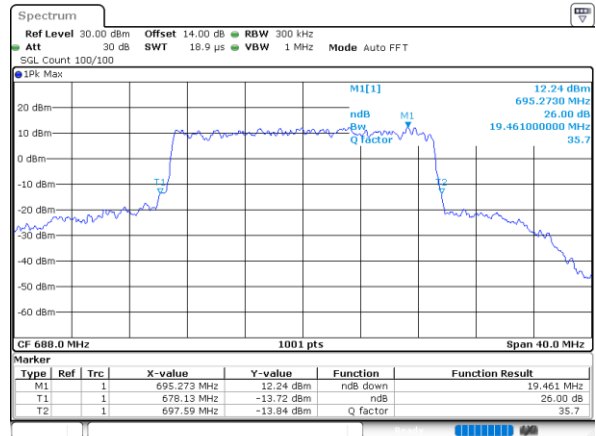

Highest Channel / 5MHz / 64QAM

Date: 28\_MAR\_2022 16:04:46

Highest Channel / 10MHz / 64QAM

Date: 28\_MAR\_2022 16:33:09

LTE Band 71

Lowest Channel / 15MHz / 64QAM

Date: 28\_MAR.2022 16:56:16

Lowest Channel / 20MHz / 64QAM

Date: 28\_MAR.2022 17:24:41

Middle Channel / 15MHz / 64QAM

Date: 28\_MAR.2022 17:00:08

Middle Channel / 20MHz / 64QAM

Date: 28\_MAR.2022 17:26:33

Highest Channel / 15MHz / 64QAM

Date: 28\_MAR.2022 17:01:34

Highest Channel / 20MHz / 64QAM

Date: 28\_MAR.2022 17:29:58

**Occupied Bandwidth**

Mode	LTE Band 71 : 99%OBW(MHz)											
BW	1.4MHz		3MHz		5MHz		10MHz		15MHz		20MHz	
Mod.	QPSK	16QAM	QPSK	16QAM	QPSK	16QAM	QPSK	16QAM	QPSK	16QAM	QPSK	16QAM
Lowest CH	-	-	-	-	4.51	4.48	9.07	9.07	13.43	13.43	17.82	17.86
Middle CH	-	-	-	-	4.50	4.50	9.09	9.03	13.40	13.46	17.98	17.94
Highest CH	-	-	-	-	4.49	4.53	9.03	9.07	13.46	13.37	17.86	17.82
Mode	LTE Band 71 : 99%OBW(MHz)											
BW	1.4MHz		3MHz		5MHz		10MHz		15MHz		20MHz	
Mod.	64QAM		64QAM		64QAM		64QAM		64QAM		64QAM	
Lowest CH	-	-	-	-	4.51	-	9.01	-	13.46	-	17.82	-
Middle CH	-	-	-	-	4.49	-	9.03	-	13.52	-	17.90	-
Highest CH	-	-	-	-	4.54	-	9.01	-	13.52	-	17.90	-