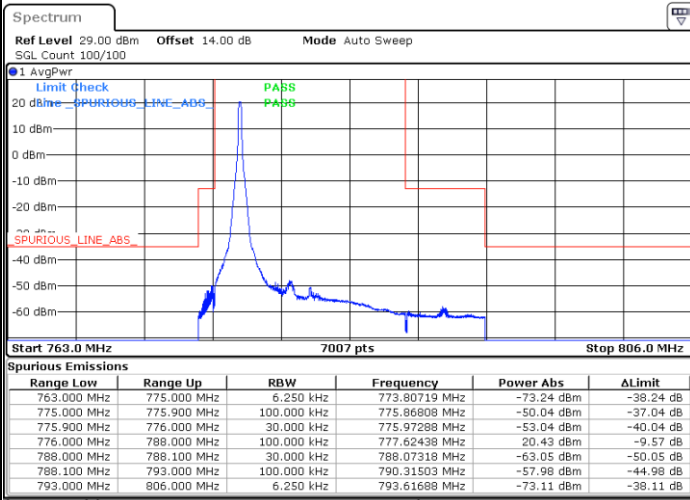

Date: 28.MAR.2022 11:26:49

LTE Band 13 / 5MHz / 64QAM

Lowest Band Edge / 1 RB

Highest Band Edge / 1 RB

Date: 28.MAR.2022 11:37:14

Date: 28.MAR.2022 11:44:24

Lowest Band Edge / Full RB

Highest Band Edge / Full RB

Date: 28.MAR.2022 11:35:22

Date: 28.MAR.2022 11:42:31

LTE Band 13 / 10MHz / QPSK

Lowest Band Edge / 1 RB

Highest Band Edge / 1 RB

Date: 28.MAR.2022 11:54:25

Date: 28.MAR.2022 11:56:17

Band Edge / Full RB

Date: 28.MAR.2022 11:48:49

LTE Band 13 / 10MHz / 16QAM

Lowest Band Edge / 1 RB

Highest Band Edge / 1 RB

Date: 28.MAR.2022 11:52:33

Date: 28.MAR.2022 11:58:09

Band Edge / Full RB

Date: 28.MAR.2022 11:50:41