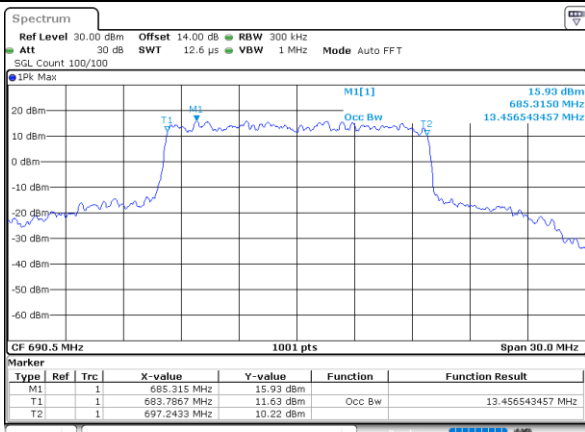

Date: 28\_MAR.2022 16:19:34

Highest Channel / 10MHz / 16QAM

Date: 28\_MAR.2022 16:19:58

LTE Band 71

Lowest Channel / 15MHz / QPSK

Date: 28\_MAR.2022 16:36:47

Lowest Channel / 15MHz / 16QAM

Date: 28\_MAR.2022 16:37:11

Middle Channel / 15MHz / QPSK

Date: 28\_MAR.2022 16:44:49

Middle Channel / 15MHz / 16QAM

Date: 28\_MAR.2022 16:45:13

Highest Channel / 15MHz / QPSK

Date: 28\_MAR.2022 16:47:57

Highest Channel / 15MHz / 16QAM

Date: 28\_MAR.2022 16:48:22

LTE Band 71

Lowest Channel / 20MHz / QPSK

Date: 28\_MAR.2022 17:05:12

Lowest Channel / 20MHz / 16QAM

Date: 28\_MAR.2022 17:05:136

Middle Channel / 20MHz / QPSK

Date: 28\_MAR.2022 17:13:14