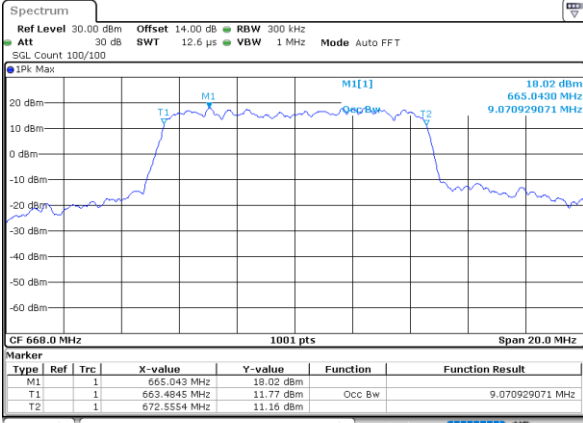

LTE Band 71

Lowest Channel / 5MHz / QPSK

Date: 28\_MAR\_2022 15:36:54

Lowest Channel / 5MHz / 16QAM

Date: 28\_MAR\_2022 15:37:18

Middle Channel / 5MHz / QPSK

Date: 28\_MAR\_2022 15:48:02

Middle Channel / 5MHz / 16QAM

Date: 28\_MAR\_2022 15:48:26

Highest Channel / 5MHz / QPSK

Date: 28\_MAR\_2022 15:51:10

Highest Channel / 5MHz / 16QAM

Date: 28\_MAR\_2022 15:51:34

LTE Band 71

Lowest Channel / 10MHz / QPSK

Date: 28\_MAR.2022 16:08:24

Lowest Channel / 10MHz / 16QAM

Date: 28\_MAR.2022 16:08:48

Middle Channel / 10MHz / QPSK

Date: 28\_MAR.2022 16:16:25

Middle Channel / 10MHz / 16QAM

Date: 28\_MAR.2022 16:16:49

Highest Channel / 10MHz / QPSK