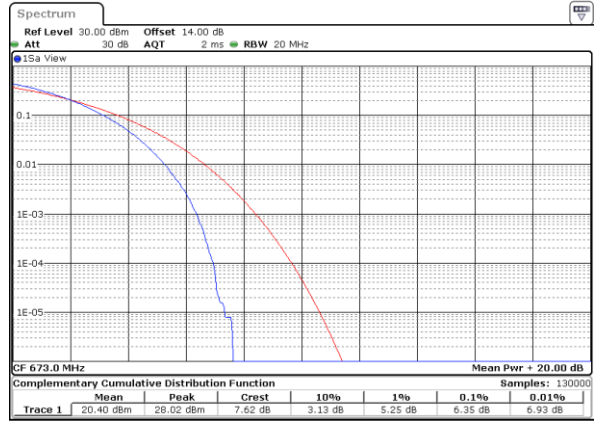

Lowest Channel / Full RB

Date: 28\_MAR.2022 17:34:02

Middle Channel / 1RB

Date: 28\_MAR.2022 17:34:27

Middle Channel / Full RB

Date: 28\_MAR.2022 17:34:52

Highest Channel / 1RB

Date: 28\_MAR.2022 17:35:18

Highest Channel / Full RB

Date: 28\_MAR.2022 17:35:44

LTE Band 71 / 20MHz / 64QAM

Lowest Channel / 1RB

Date: 28.MAR.2022 17:38:43

Lowest Channel / Full RB

Date: 28.MAR.2022 17:39:09

Middle Channel / 1RB

Date: 28.MAR.2022 17:39:34

Middle Channel / Full RB

Date: 28.MAR.2022 17:39:59

Highest Channel / 1RB

Date: 28.MAR.2022 17:40:25

Highest Channel / Full RB

Date: 28.MAR.2022 17:40:50

**26dB Bandwidth**