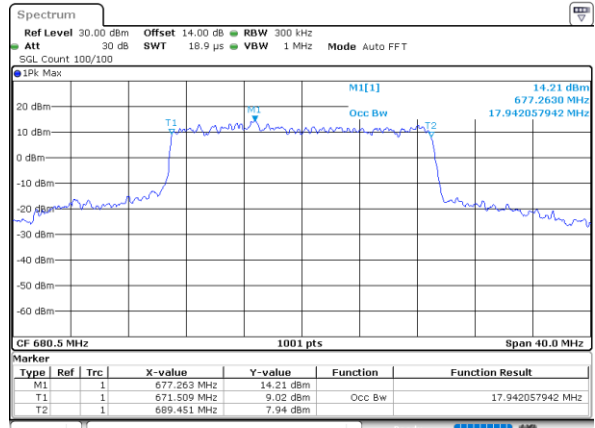

Date: 28\_MAR.2022 16:48:22

LTE Band 71

Lowest Channel / 20MHz / QPSK

Date: 28\_MAR.2022 17:05:12

Lowest Channel / 20MHz / 16QAM

Date: 28\_MAR.2022 17:05:136

Middle Channel / 20MHz / QPSK

Date: 28\_MAR.2022 17:13:14

Middle Channel / 20MHz / 16QAM

Date: 28\_MAR.2022 17:13:138

Highest Channel / 20MHz / QPSK

Date: 28\_MAR.2022 17:16:22

Highest Channel / 20MHz / 16QAM

Date: 28\_MAR.2022 17:16:147

LTE Band 71

Lowest Channel / 5MHz / 64QAM