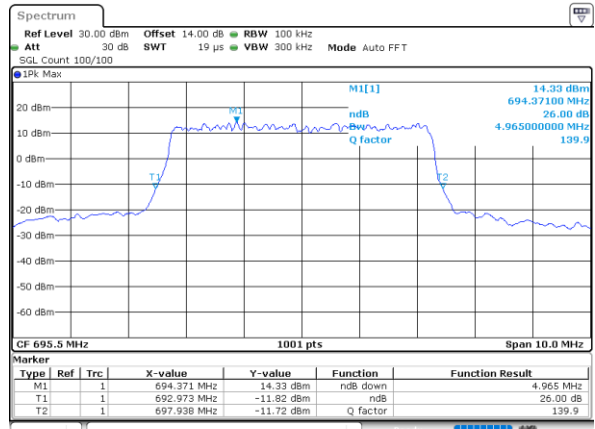

Mode	LTE Band 71 : 26dB BW(MHz)											
BW	1.4MHz		3MHz		5MHz		10MHz		15MHz		20MHz	
Mod.	QPSK	16QAM	QPSK	16QAM	QPSK	16QAM	QPSK	16QAM	QPSK	16QAM	QPSK	16QAM
Lowest CH	-	-	-	-	4.95	5.09	10.17	10.03	14.54	14.69	18.94	18.78
Middle CH	-	-	-	-	5.07	4.90	9.89	9.79	14.51	14.39	19.34	18.74
Highest CH	-	-	-	-	5.07	4.97	9.69	9.71	14.54	14.33	19.22	19.26
Mode	LTE Band 71 : 26dB BW(MHz)											
BW	1.4MHz		3MHz		5MHz		10MHz		15MHz		20MHz	
Mod.	64QAM		64QAM		64QAM		64QAM		64QAM		64QAM	
Lowest CH	-	-	-	-	4.94	-	9.83	-	14.57	-	19.30	-
Middle CH	-	-	-	-	5.00	-	10.05	-	14.51	-	19.22	-
Highest CH	-	-	-	-	4.99	-	9.77	-	14.18	-	19.46	-

LTE Band 71

Lowest Channel / 5MHz / QPSK

Date: 28\_MAR,2022 15:37:43

Lowest Channel / 5MHz / 16QAM

Date: 28\_MAR,2022 15:38:07

Middle Channel / 5MHz / QPSK

Date: 28\_MAR,2022 15:48:50

Middle Channel / 5MHz / 16QAM

Date: 28\_MAR,2022 15:49:14

Highest Channel / 5MHz / QPSK

Date: 28\_MAR,2022 15:51:59

Highest Channel / 5MHz / 16QAM

Date: 28\_MAR,2022 15:52:23

LTE Band 71

Lowest Channel / 10MHz / QPSK

Date: 28\_MAR,2022 16:09:12