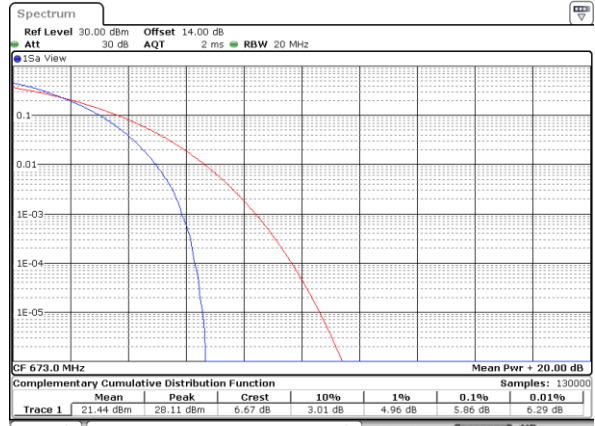

LTE Band 71 / 20MHz / QPSK

Lowest Channel / 1RB

Date: 28.MAR.2022 17:36:09

Lowest Channel / Full RB

Date: 28.MAR.2022 17:36:35

Middle Channel / 1RB

Date: 28.MAR.2022 17:37:00

Middle Channel / Full RB

Date: 28.MAR.2022 17:37:25

Highest Channel / 1RB

Date: 28.MAR.2022 17:37:51

Highest Channel / Full RB

Date: 28.MAR.2022 17:38:17

LTE Band 71 / 20MHz / 16QAM

Lowest Channel / 1RB

Date: 28\_MAR.2022 17:33:36

Lowest Channel / Full RB

Date: 28\_MAR.2022 17:34:02

Middle Channel / 1RB

Date: 28\_MAR.2022 17:34:27

Middle Channel / Full RB

Date: 28\_MAR.2022 17:34:52

Highest Channel / 1RB

Date: 28\_MAR.2022 17:35:18