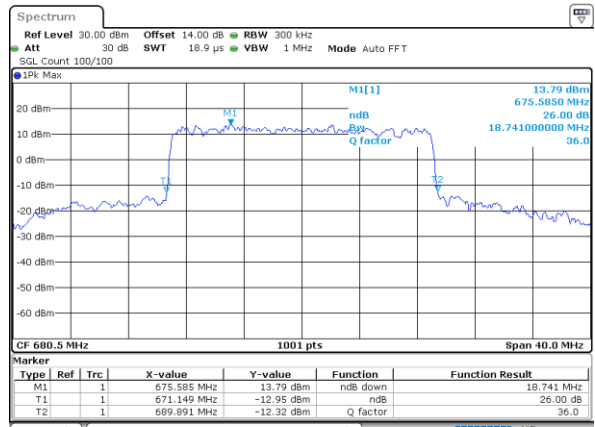

Date: 28\_MAR\_2022 16:49:10

LTE Band 71

Lowest Channel / 20MHz / QPSK

Date: 28\_MAR.2022 17:06:00

Lowest Channel / 20MHz / 16QAM

Date: 28\_MAR.2022 17:06:25

Middle Channel / 20MHz / QPSK

Date: 28\_MAR.2022 17:14:02

Middle Channel / 20MHz / 16QAM

Date: 28\_MAR.2022 17:14:26

Highest Channel / 20MHz / QPSK

Date: 28\_MAR.2022 17:17:11

Highest Channel / 20MHz / 16QAM

Date: 28\_MAR.2022 17:17:35

LTE Band 71

Lowest Channel / 5MHz / 64QAM