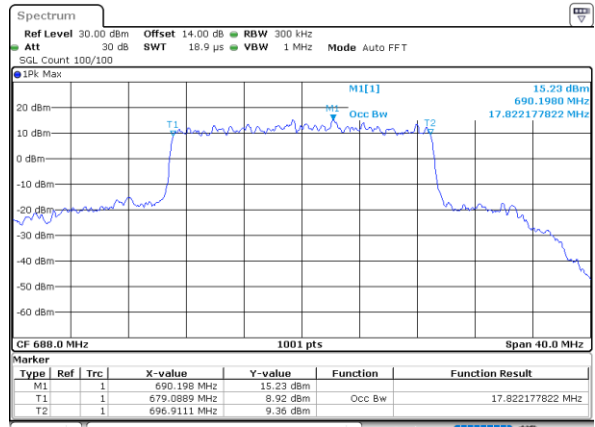

Date: 28\_MAR.2022 16:48:22

LTE Band 71

Lowest Channel / 20MHz / QPSK

Date: 28\_MAR.2022 17:05:12

Lowest Channel / 20MHz / 16QAM

Date: 28\_MAR.2022 17:05:136

Middle Channel / 20MHz / QPSK

Date: 28\_MAR.2022 17:13:14

Middle Channel / 20MHz / 16QAM

Date: 28\_MAR.2022 17:13:138

Highest Channel / 20MHz / QPSK

Date: 28\_MAR.2022 17:16:22

Highest Channel / 20MHz / 16QAM

Date: 28\_MAR.2022 17:16:147

LTE Band 71

Lowest Channel / 5MHz / 64QAM

Date: 28\_MAR.2022 15:59:13

Lowest Channel / 10MHz / 64QAM

Date: 28\_MAR.2022 16:27:37

Middle Channel / 5MHz / 64QAM

Date: 28\_MAR.2022 16:03:06

Middle Channel / 10MHz / 64QAM

Date: 28\_MAR.2022 16:31:29

Highest Channel / 5MHz / 64QAM