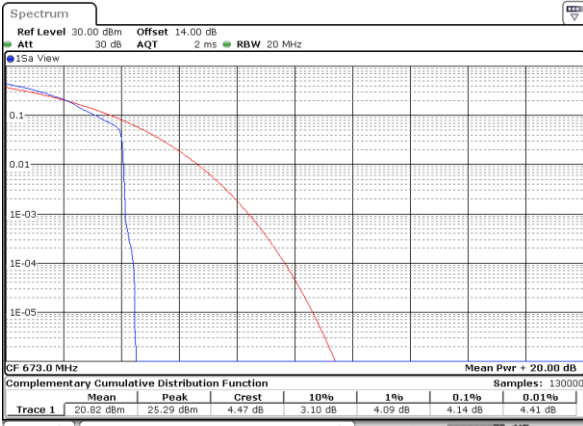

## Peak-to-Average Ratio

Mode	LTE Band 71 / 20MHz				
Mod.	QPSK		16QAM		Limit: 13dB
RB Size	1RB	Full RB	1RB	Full RB	Result
Lowest CH	3.39	4.84	4.14	5.86	PASS
Middle CH	3.51	4.67	4.23	5.74	
Highest CH	3.68	4.43	4.32	5.65	
Mode	LTE Band 71 / 20MHz				
Mod.	64QAM				Limit: 13dB
RB Size	1RB	Full RB			Result
Lowest CH	5.22	6.35	-	-	PASS
Middle CH	5.19	6.35	-	-	
Highest CH	5.30	6.23	-	-	

LTE Band 71 / 20MHz / QPSK

Lowest Channel / 1RB

Date: 28.MAR.2022 17:36:09

Lowest Channel / Full RB

Date: 28.MAR.2022 17:36:35

Middle Channel / 1RB

Date: 28.MAR.2022 17:37:00

Middle Channel / Full RB

Date: 28.MAR.2022 17:37:25

Highest Channel / 1RB

Date: 28.MAR.2022 17:37:51

Highest Channel / Full RB

Date: 28.MAR.2022 17:38:17

LTE Band 71 / 20MHz / 16QAM

Lowest Channel / 1RB

Date: 28\_MAR.2022 17:33:36

Lowest Channel / Full RB

Date: 28\_MAR.2022 17:34:02

Middle Channel / 1RB

Date: 28\_MAR.2022 17:34:27

Middle Channel / Full RB

Date: 28\_MAR.2022 17:34:52

Highest Channel / 1RB

Date: 28\_MAR.2022 17:35:18