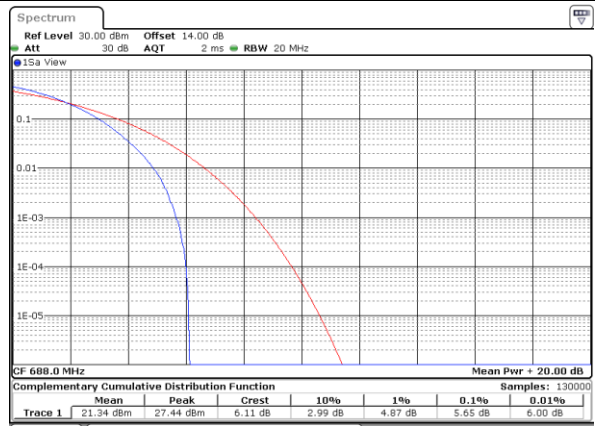

Date: 28.MAR.2022 17:37:25

Highest Channel / 1RB

Date: 28.MAR.2022 17:37:51

Highest Channel / Full RB

Date: 28.MAR.2022 17:38:17

LTE Band 71 / 20MHz / 16QAM

Lowest Channel / 1RB

Date: 28\_MAR.2022 17:33:36

Lowest Channel / Full RB

Date: 28\_MAR.2022 17:34:02

Middle Channel / 1RB

Date: 28\_MAR.2022 17:34:27

Middle Channel / Full RB

Date: 28\_MAR.2022 17:34:52

Highest Channel / 1RB

Date: 28\_MAR.2022 17:35:18

Highest Channel / Full RB

Date: 28\_MAR.2022 17:35:44

LTE Band 71 / 20MHz / 64QAM

Lowest Channel / 1RB

Date: 28.MAR.2022 17:38:43

Lowest Channel / Full RB

Date: 28.MAR.2022 17:39:09

Middle Channel / 1RB

Date: 28.MAR.2022 17:39:34

Middle Channel / Full RB

Date: 28.MAR.2022 17:39:59

Highest Channel / 1RB

Date: 28.MAR.2022 17:40:25

Highest Channel / Full RB

Date: 28.MAR.2022 17:40:50

**26dB Bandwidth**