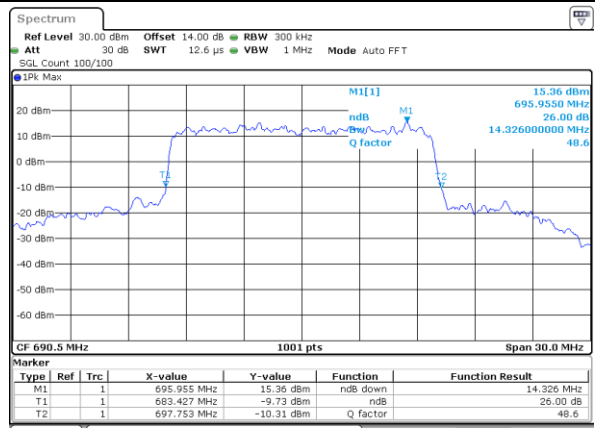

Date: 28\_MAR,2022 16:20:22

Highest Channel / 10MHz / 16QAM

Date: 28\_MAR,2022 16:20:47

LTE Band 71

Lowest Channel / 15MHz / QPSK

Date: 28\_MAR\_2022 16:37:16

Lowest Channel / 15MHz / 16QAM

Date: 28\_MAR\_2022 16:38:00

Middle Channel / 15MHz / QPSK

Date: 28\_MAR\_2022 16:45:37

Middle Channel / 15MHz / 16QAM

Date: 28\_MAR\_2022 16:46:01

Highest Channel / 15MHz / QPSK

Date: 28\_MAR\_2022 16:48:46

Highest Channel / 15MHz / 16QAM

Date: 28\_MAR\_2022 16:49:10

LTE Band 71

Lowest Channel / 20MHz / QPSK

Date: 28\_MAR.2022 17:06:00

Lowest Channel / 20MHz / 16QAM

Date: 28\_MAR.2022 17:06:25

Middle Channel / 20MHz / QPSK

Date: 28\_MAR.2022 17:14:02