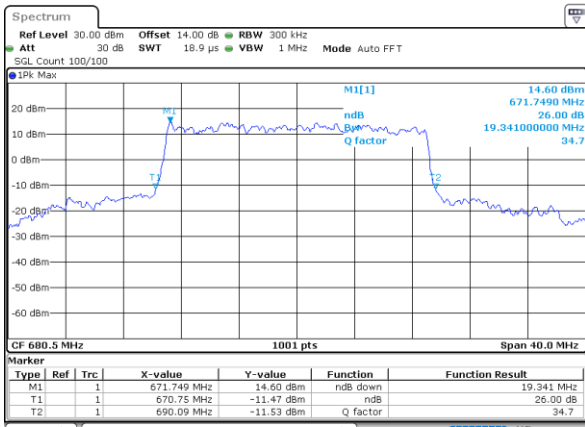

Date: 28\_MAR\_2022 16:49:10

LTE Band 71

Lowest Channel / 20MHz / QPSK

Date: 28\_MAR.2022 17:06:00

Lowest Channel / 20MHz / 16QAM

Date: 28\_MAR.2022 17:06:25

Middle Channel / 20MHz / QPSK

Date: 28\_MAR.2022 17:14:02

Middle Channel / 20MHz / 16QAM

Date: 28\_MAR.2022 17:14:26

Highest Channel / 20MHz / QPSK

Date: 28\_MAR.2022 17:17:11

Highest Channel / 20MHz / 16QAM

Date: 28\_MAR.2022 17:17:35

LTE Band 71

Lowest Channel / 5MHz / 64QAM