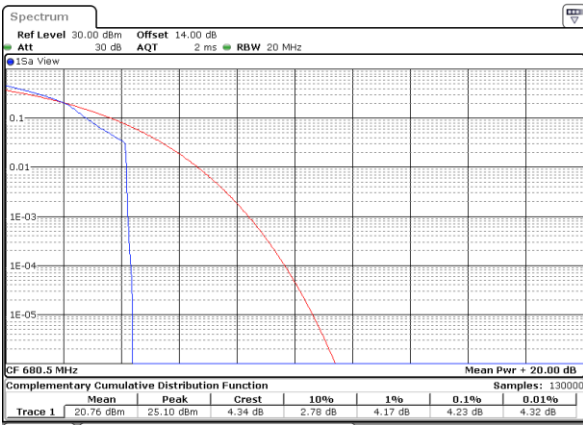

LTE Band 71 / 20MHz / QPSK

Lowest Channel / 1RB

Date: 28.MAR.2022 17:36:09

Lowest Channel / Full RB

Date: 28.MAR.2022 17:36:35

Middle Channel / 1RB

Date: 28.MAR.2022 17:37:00

Middle Channel / Full RB

Date: 28.MAR.2022 17:37:25

Highest Channel / 1RB

Date: 28.MAR.2022 17:37:51

Highest Channel / Full RB

Date: 28.MAR.2022 17:38:17

LTE Band 71 / 20MHz / 16QAM

Lowest Channel / 1RB

Date: 28\_MAR.2022 17:33:36

Lowest Channel / Full RB

Date: 28\_MAR.2022 17:34:02

Middle Channel / 1RB

Date: 28\_MAR.2022 17:34:27

Middle Channel / Full RB

Date: 28\_MAR.2022 17:34:52

Highest Channel / 1RB

Date: 28\_MAR.2022 17:35:18