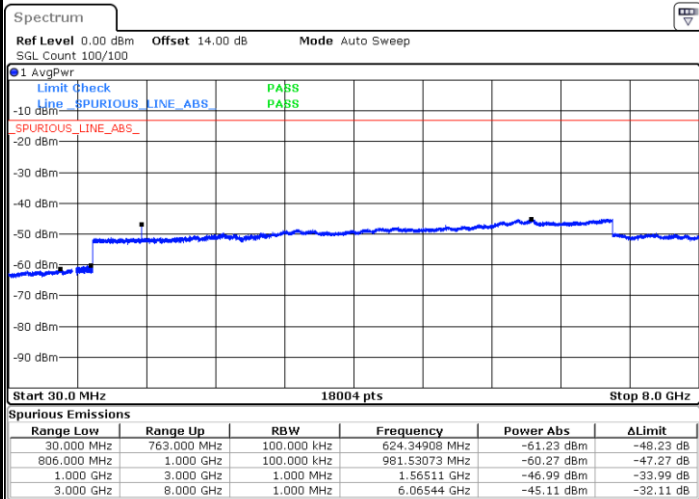

# Conducted Spurious Emission

LTE Band 13 / 5MHz

Highest Channel / QPSK

Highest Channel / 16QAM

LTE Band 13 / 10MHz

Middle Channel / QPSK

Middle Channel / 16QAM

LTE Band 13 / 5MHz

Lowest Channel / 64QAM

Middle Channel / 64QAM

Date: 28.MAR.2022 11:38:17

Date: 28.MAR.2022 11:39:29

Highest Channel / 64QAM

Date: 28.MAR.2022 11:45:38

LTE Band 13 / 10MHz

Middle Channel / 64QAM

Frequency Stability

Test Conditions		LTE Band 13 (QPSK) / Middle Channel	Limit
Temperature (°C)	Voltage (Volt)	BW 10MHz	Note 2.
		Deviation (ppm)	Result
50	Normal Voltage	0.0023	PASS
40	Normal Voltage	0.0009	
30	Normal Voltage	0.0022	
20(Ref.)	Normal Voltage	0.0000	
10	Normal Voltage	0.0005	
0	Normal Voltage	0.0003	
-10	Normal Voltage	0.0015	
-20	Normal Voltage	0.0066	
-30	Normal Voltage	0.0066	
20	Maximum Voltage	0.0014	
20	Normal Voltage	0.0000	
20	Battery End Point	0.0006	