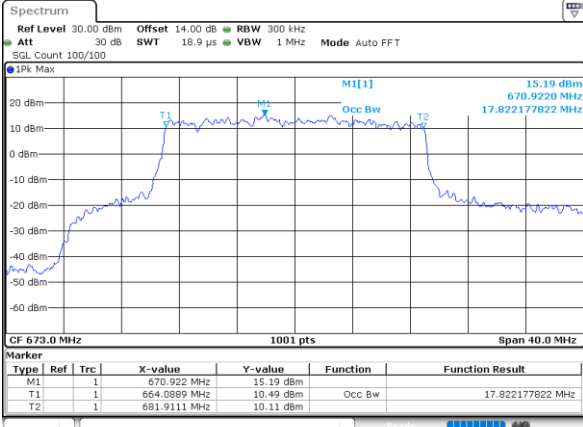

Date: 28\_MAR.2022 16:19:34

Highest Channel / 10MHz / 16QAM

Date: 28\_MAR.2022 16:19:58

LTE Band 71

Lowest Channel / 15MHz / QPSK

Date: 28\_MAR.2022 16:36:47

Lowest Channel / 15MHz / 16QAM

Date: 28\_MAR.2022 16:37:11

Middle Channel / 15MHz / QPSK

Date: 28\_MAR.2022 16:44:49

Middle Channel / 15MHz / 16QAM

Date: 28\_MAR.2022 16:45:13

Highest Channel / 15MHz / QPSK

Date: 28\_MAR.2022 16:47:57

Highest Channel / 15MHz / 16QAM

Date: 28\_MAR.2022 16:48:22

LTE Band 71

Lowest Channel / 20MHz / QPSK

Date: 28\_MAR.2022 17:05:12

Lowest Channel / 20MHz / 16QAM

Date: 28\_MAR.2022 17:05:136

Middle Channel / 20MHz / QPSK

Date: 28\_MAR.2022 17:13:14