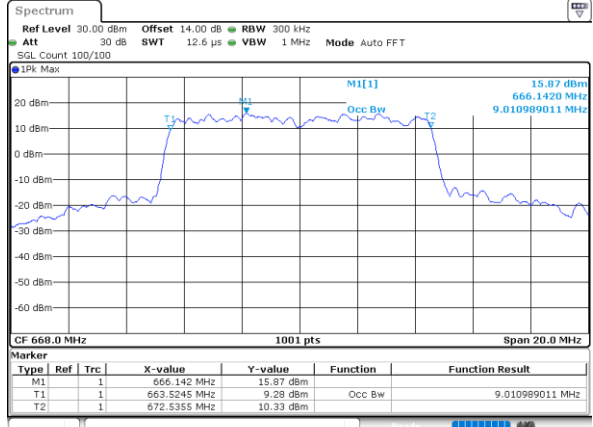

Middle Channel / 20MHz / 16QAM

Date: 28\_MAR.2022 17:13:138

Highest Channel / 20MHz / QPSK

Date: 28\_MAR.2022 17:16:22

Highest Channel / 20MHz / 16QAM

Date: 28\_MAR.2022 17:16:147

LTE Band 71

Lowest Channel / 5MHz / 64QAM

Date: 28\_MAR.2022 15:59:13

Lowest Channel / 10MHz / 64QAM

Date: 28\_MAR.2022 16:27:37

Middle Channel / 5MHz / 64QAM

Date: 28\_MAR.2022 16:03:06

Middle Channel / 10MHz / 64QAM

Date: 28\_MAR.2022 16:31:29

Highest Channel / 5MHz / 64QAM