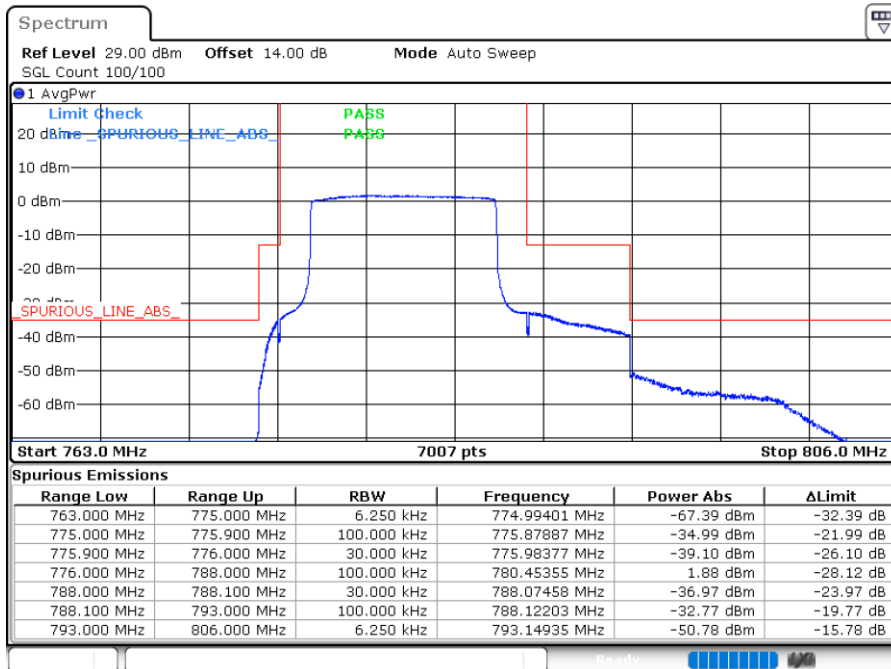

Date: 28.MAR.2022 11:48:49

LTE Band 13 / 10MHz / 16QAM

Lowest Band Edge / 1 RB

Highest Band Edge / 1 RB

Date: 28.MAR.2022 11:52:33

Date: 28.MAR.2022 11:58:09

Band Edge / Full RB

Date: 28.MAR.2022 11:50:41

LTE Band 13 / 10MHz / 64QAM

Lowest Band Edge / 1 RB

Date: 28.MAR.2022 12:04:47

Highest Band Edge / 1 RB

Date: 28.MAR.2022 12:06:39

Band Edge / Full RB

Date: 28.MAR.2022 12:02:55

# Conducted Spurious Emission

LTE Band 13 / 5MHz

Highest Channel / QPSK

Highest Channel / 16QAM

LTE Band 13 / 10MHz

Middle Channel / QPSK

Middle Channel / 16QAM

LTE Band 13 / 5MHz