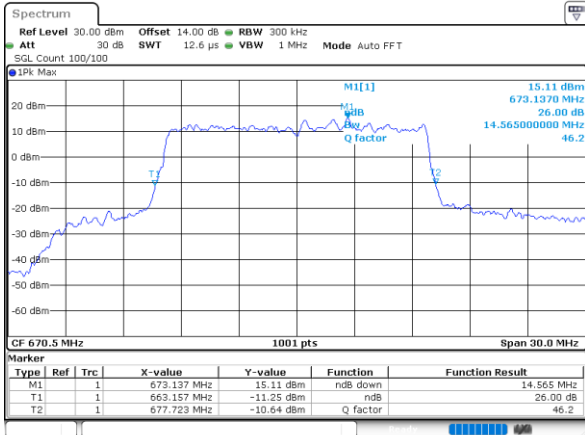

Date: 28\_MAR\_2022 15:59:29

Lowest Channel / 10MHz / 64QAM

Date: 28\_MAR\_2022 16:27:52

Middle Channel / 5MHz / 64QAM

Date: 28\_MAR\_2022 16:03:21

Middle Channel / 10MHz / 64QAM

Date: 28\_MAR\_2022 16:31:44

Highest Channel / 5MHz / 64QAM

Date: 28\_MAR\_2022 16:04:46

Highest Channel / 10MHz / 64QAM

Date: 28\_MAR\_2022 16:33:09

LTE Band 71

Lowest Channel / 15MHz / 64QAM

Date: 28\_MAR.2022 16:56:16

Lowest Channel / 20MHz / 64QAM

Date: 28\_MAR.2022 17:24:41

Middle Channel / 15MHz / 64QAM

Date: 28\_MAR.2022 17:00:08

Middle Channel / 20MHz / 64QAM

Date: 28\_MAR.2022 17:26:33

Highest Channel / 15MHz / 64QAM

Date: 28\_MAR.2022 17:01:34

Highest Channel / 20MHz / 64QAM