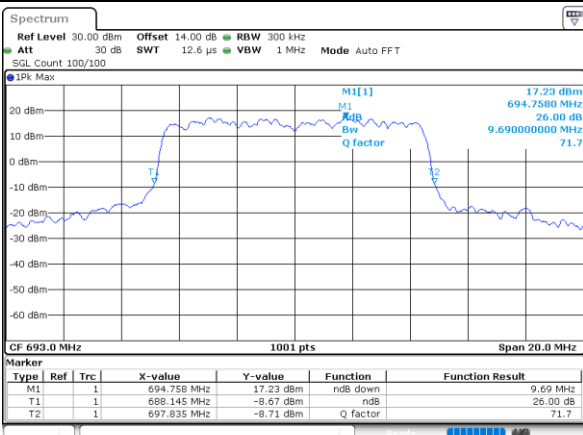

Date: 28\_MAR,2022 15:49:14

Highest Channel / 5MHz / QPSK

Date: 28\_MAR,2022 15:51:59

Highest Channel / 5MHz / 16QAM

Date: 28\_MAR,2022 15:52:23

LTE Band 71

Lowest Channel / 10MHz / QPSK

Date: 28\_MAR,2022 16:09:12

Lowest Channel / 10MHz / 16QAM

Date: 28\_MAR,2022 16:09:37

Middle Channel / 10MHz / QPSK

Date: 28\_MAR,2022 16:17:13

Middle Channel / 10MHz / 16QAM

Date: 28\_MAR,2022 16:17:37

Highest Channel / 10MHz / QPSK

Date: 28\_MAR,2022 16:20:22

Highest Channel / 10MHz / 16QAM

Date: 28\_MAR,2022 16:20:47

LTE Band 71

Lowest Channel / 15MHz / QPSK

Date: 28\_MAR\_2022 16:37:16

Lowest Channel / 15MHz / 16QAM

Date: 28\_MAR\_2022 16:38:00