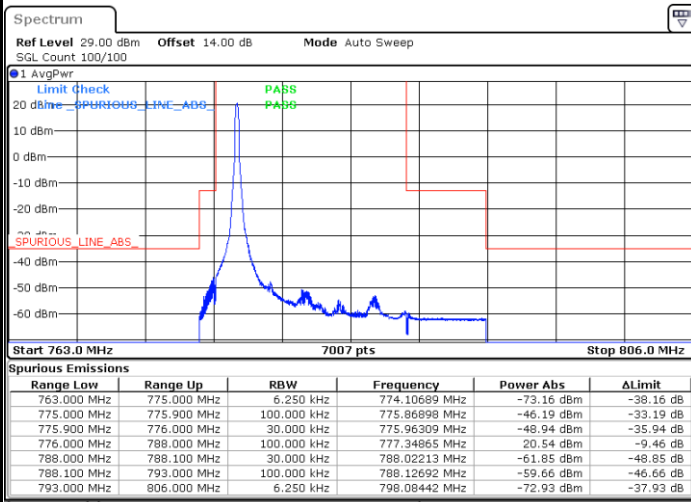

LTE Band 13 / 5MHz / 16QAM

Lowest Band Edge / 1 RB

Highest Band Edge / 1 RB

Date: 28.MAR.2022 11:13:47

Date: 28.MAR.2022 11:28:41

Lowest Band Edge / Full RB

Highest Band Edge / Full RB

Date: 28.MAR.2022 11:11:54

Date: 28.MAR.2022 11:26:49

LTE Band 13 / 5MHz / 64QAM

Lowest Band Edge / 1 RB

Highest Band Edge / 1 RB

Date: 28.MAR.2022 11:37:14

Date: 28.MAR.2022 11:44:24

Lowest Band Edge / Full RB

Highest Band Edge / Full RB

Date: 28.MAR.2022 11:35:22

Date: 28.MAR.2022 11:42:31

LTE Band 13 / 10MHz / QPSK

Lowest Band Edge / 1 RB

Highest Band Edge / 1 RB

Date: 28.MAR.2022 11:54:25

Date: 28.MAR.2022 11:56:17

Band Edge / Full RB