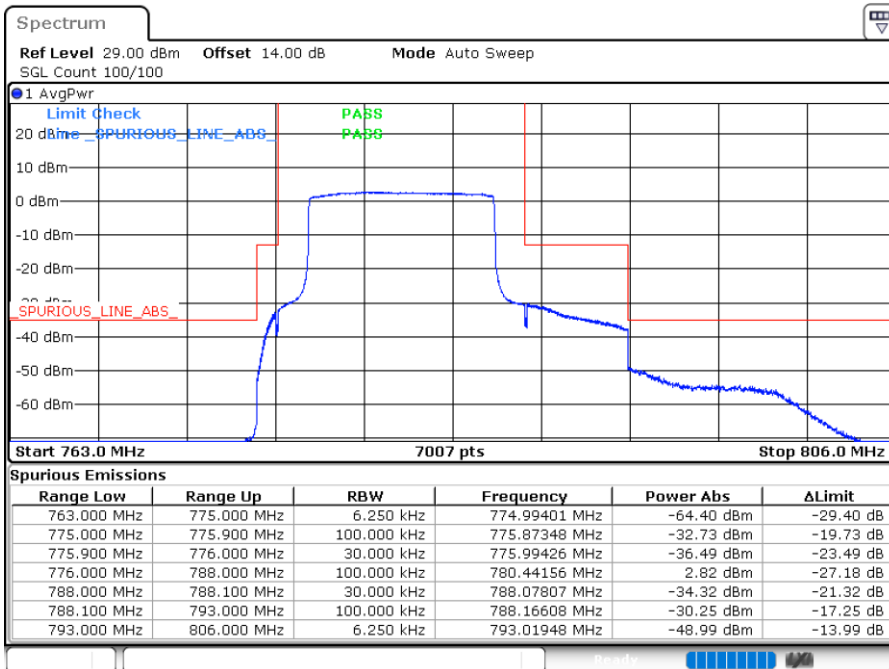

Date: 28.MAR.2022 11:35:22

Date: 28.MAR.2022 11:42:31

LTE Band 13 / 10MHz / QPSK

Lowest Band Edge / 1 RB

Highest Band Edge / 1 RB

Date: 28.MAR.2022 11:54:25

Date: 28.MAR.2022 11:56:17

Band Edge / Full RB

Date: 28.MAR.2022 11:48:49

LTE Band 13 / 10MHz / 16QAM

Lowest Band Edge / 1 RB

Highest Band Edge / 1 RB

Date: 28.MAR.2022 11:52:33

Date: 28.MAR.2022 11:58:09

Band Edge / Full RB

Date: 28.MAR.2022 11:50:41

LTE Band 13 / 10MHz / 64QAM

Lowest Band Edge / 1 RB

Date: 28.MAR.2022 12:04:47

Highest Band Edge / 1 RB

Date: 28.MAR.2022 12:06:39

Band Edge / Full RB

Date: 28.MAR.2022 12:02:55