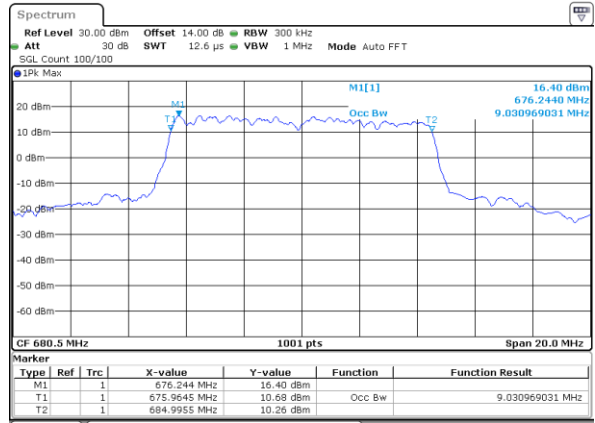

Date: 28\_MAR\_2022 15:48:26

Highest Channel / 5MHz / QPSK

Date: 28\_MAR\_2022 15:51:10

Highest Channel / 5MHz / 16QAM

Date: 28\_MAR\_2022 15:51:34

LTE Band 71

Lowest Channel / 10MHz / QPSK

Date: 28\_MAR.2022 16:08:24

Lowest Channel / 10MHz / 16QAM

Date: 28\_MAR.2022 16:08:48

Middle Channel / 10MHz / QPSK

Date: 28\_MAR.2022 16:16:25

Middle Channel / 10MHz / 16QAM

Date: 28\_MAR.2022 16:16:49

Highest Channel / 10MHz / QPSK

Date: 28\_MAR.2022 16:19:34

Highest Channel / 10MHz / 16QAM

Date: 28\_MAR.2022 16:19:58

LTE Band 71

Lowest Channel / 15MHz / QPSK

Date: 28\_MAR.2022 16:36:47

Lowest Channel / 15MHz / 16QAM

Date: 28\_MAR.2022 16:37:11