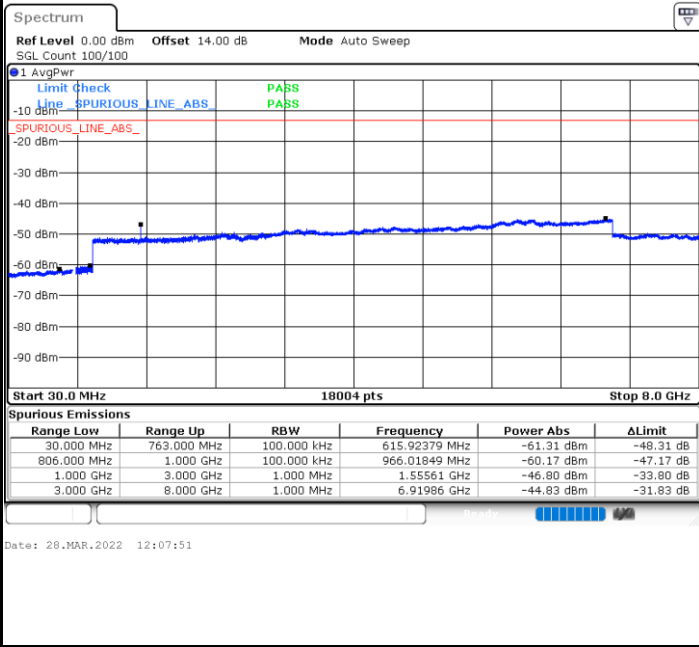

# Conducted Spurious Emission

LTE Band 13 / 5MHz

Highest Channel / QPSK

Highest Channel / 16QAM

LTE Band 13 / 10MHz

Middle Channel / QPSK

Middle Channel / 16QAM

LTE Band 13 / 5MHz

Lowest Channel / 64QAM

Middle Channel / 64QAM

Date: 28.MAR.2022 11:38:17

Date: 28.MAR.2022 11:39:29

Highest Channel / 64QAM

Date: 28.MAR.2022 11:45:38

LTE Band 13 / 10MHz

Middle Channel / 64QAM

Frequency Stability

Test Conditions		LTE Band 13 (QPSK) / Middle Channel	Limit
Temperature (°C)	Voltage (Volt)	BW 10MHz	Note 2.
		Deviation (ppm)	Result
50	Normal Voltage	0.0023	PASS
40	Normal Voltage	0.0009	
30	Normal Voltage	0.0022	
20(Ref.)	Normal Voltage	0.0000	
10	Normal Voltage	0.0005	
0	Normal Voltage	0.0003	
-10	Normal Voltage	0.0015	
-20	Normal Voltage	0.0066	
-30	Normal Voltage	0.0066	
20	Maximum Voltage	0.0014	
20	Normal Voltage	0.0000	
20	Battery End Point	0.0006	