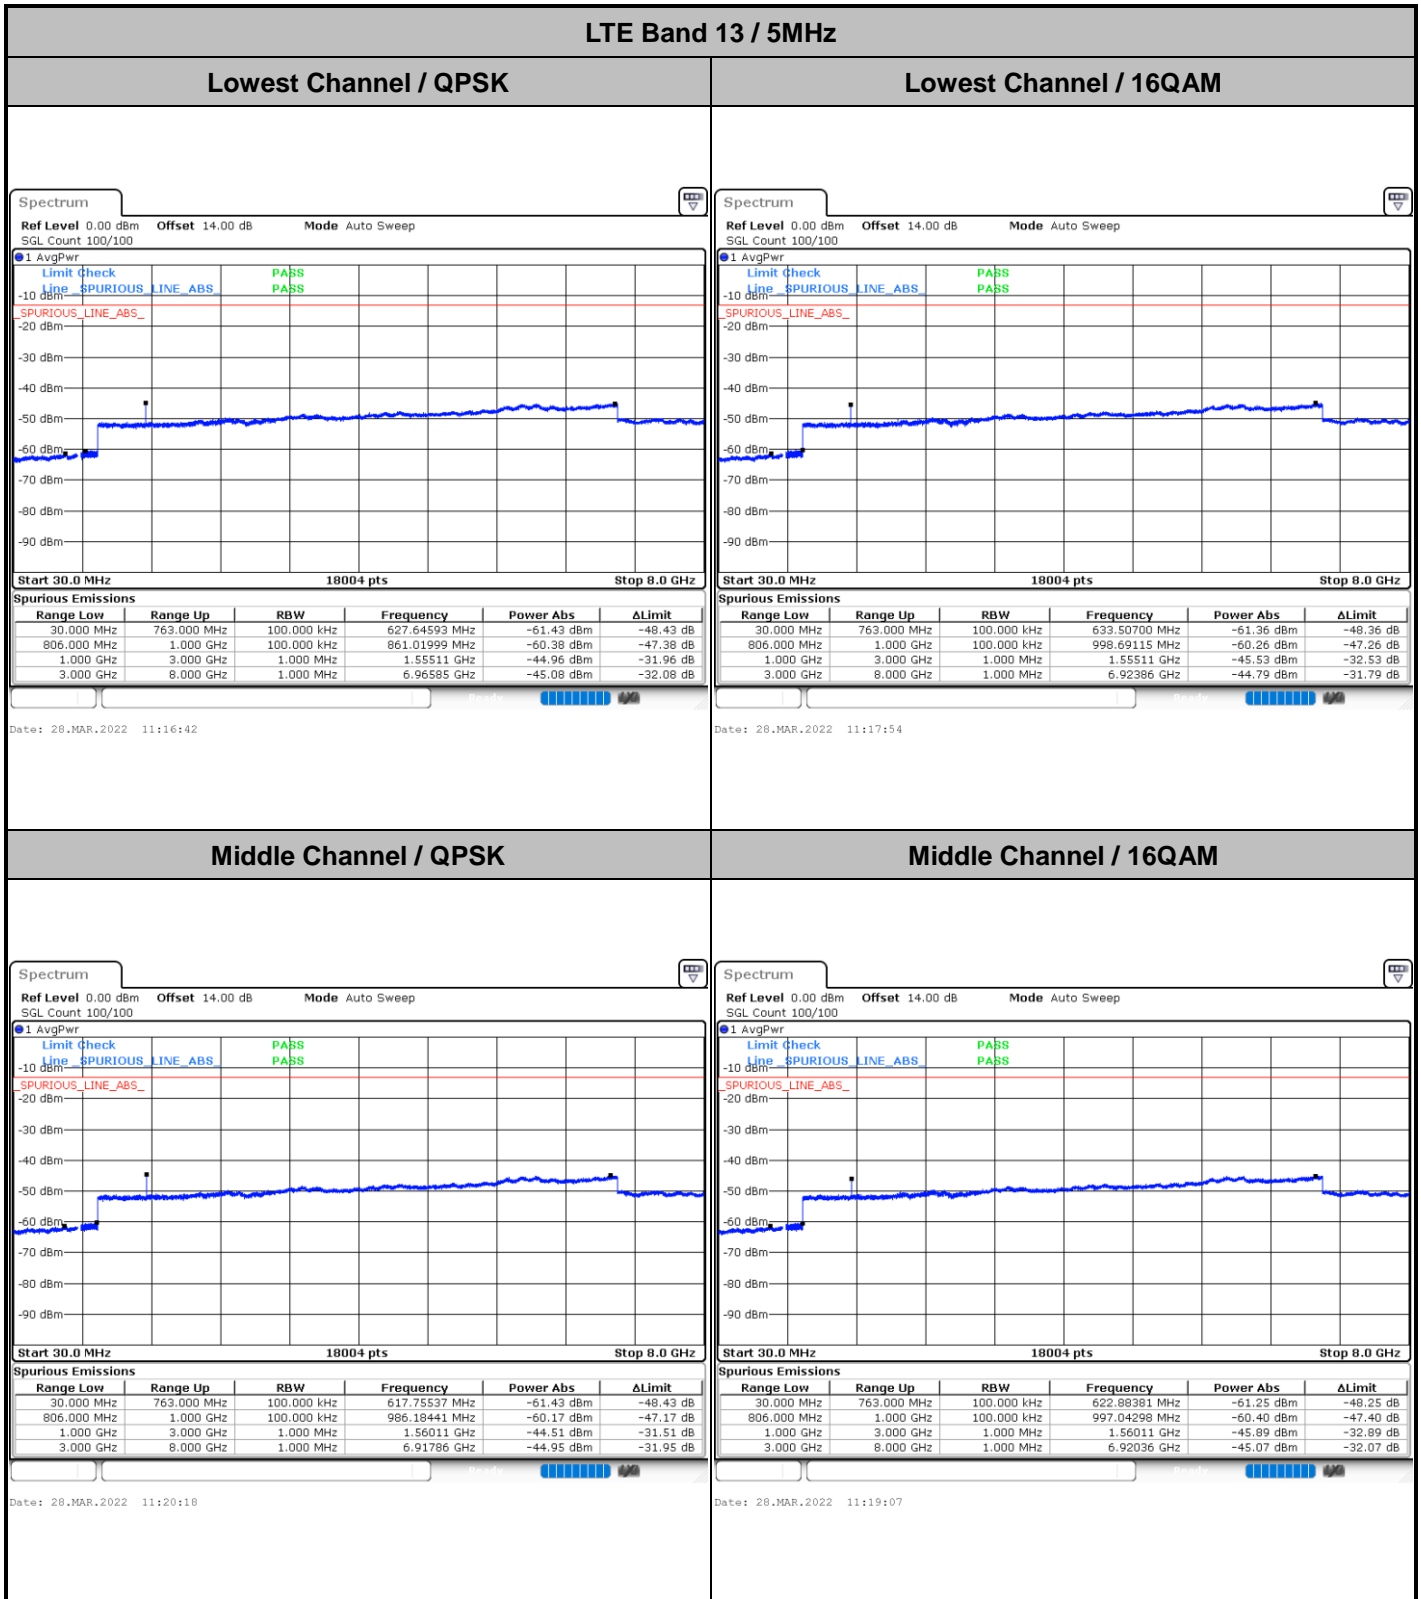

Date: 28.MAR.2022 11:35:22

Date: 28.MAR.2022 11:42:31

LTE Band 13 / 10MHz / QPSK

Lowest Band Edge / 1 RB

Highest Band Edge / 1 RB

Date: 28.MAR.2022 11:54:25

Date: 28.MAR.2022 11:56:17

Band Edge / Full RB

Date: 28.MAR.2022 11:48:49

LTE Band 13 / 10MHz / 16QAM

Lowest Band Edge / 1 RB

Highest Band Edge / 1 RB

Date: 28.MAR.2022 11:52:33

Date: 28.MAR.2022 11:58:09

Band Edge / Full RB

Date: 28.MAR.2022 11:50:41

LTE Band 13 / 10MHz / 64QAM

Lowest Band Edge / 1 RB

Date: 28.MAR.2022 12:04:47

Highest Band Edge / 1 RB

Date: 28.MAR.2022 12:06:39

Band Edge / Full RB

Date: 28.MAR.2022 12:02:55

# Conducted Spurious Emission

LTE Band 13 / 5MHz

Highest Channel / QPSK

Highest Channel / 16QAM

LTE Band 13 / 10MHz

Middle Channel / QPSK

Middle Channel / 16QAM

LTE Band 13 / 5MHz