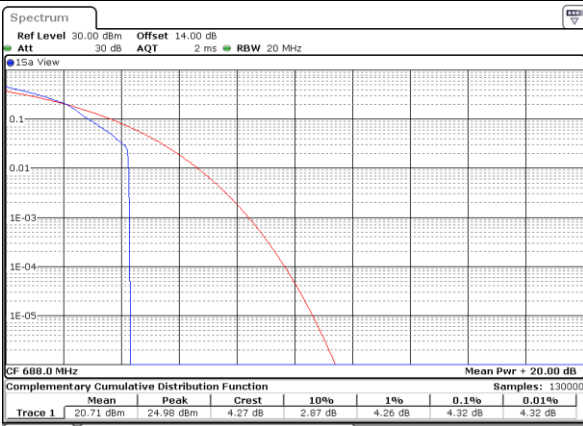

Date: 28.MAR.2022 17:37:25

Highest Channel / 1RB

Date: 28.MAR.2022 17:37:51

Highest Channel / Full RB

Date: 28.MAR.2022 17:38:17

LTE Band 71 / 20MHz / 16QAM

Lowest Channel / 1RB

Date: 28\_MAR.2022 17:33:36

Lowest Channel / Full RB

Date: 28\_MAR.2022 17:34:02

Middle Channel / 1RB

Date: 28\_MAR.2022 17:34:27

Middle Channel / Full RB

Date: 28\_MAR.2022 17:34:52

Highest Channel / 1RB

Date: 28\_MAR.2022 17:35:18

Highest Channel / Full RB

Date: 28\_MAR.2022 17:35:44

LTE Band 71 / 20MHz / 64QAM

Lowest Channel / 1RB

Date: 28.MAR.2022 17:38:43

Lowest Channel / Full RB

Date: 28.MAR.2022 17:39:09

Middle Channel / 1RB

Date: 28.MAR.2022 17:39:34

Middle Channel / Full RB

Date: 28.MAR.2022 17:39:59

Highest Channel / 1RB

Date: 28.MAR.2022 17:40:25

Highest Channel / Full RB

Date: 28.MAR.2022 17:40:50

**26dB Bandwidth**