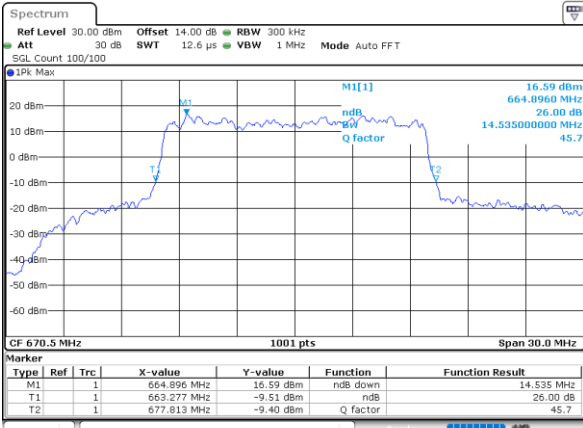

Date: 28\_MAR,2022 16:20:22

Highest Channel / 10MHz / 16QAM

Date: 28\_MAR,2022 16:20:47

LTE Band 71

Lowest Channel / 15MHz / QPSK

Date: 28\_MAR\_2022 16:37:16

Lowest Channel / 15MHz / 16QAM

Date: 28\_MAR\_2022 16:38:00