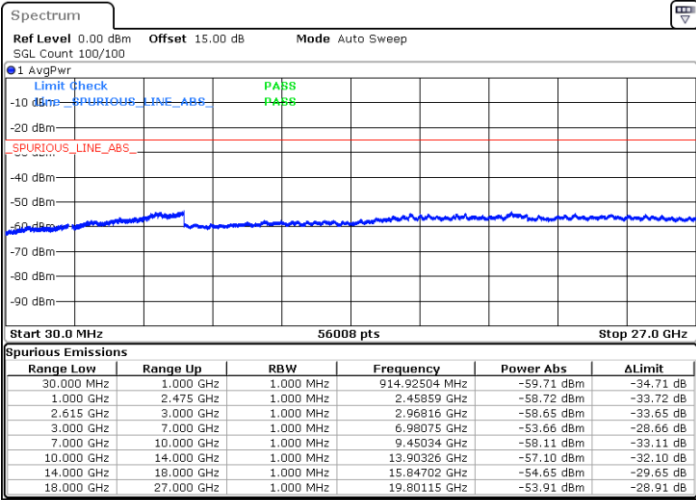

LTE Band 7C / 15MHz+15MHz

64QAM

Lowest Channel / 1RB0 and 1RB74

Lowest Channel / 1RB74 and 1RB0

Date: 5.APR.2022 13:42:21

Date: 5.APR.2022 13:35:35

Lowest Channel / FullIRB

N/A

Date: 5.APR.2022 13:43:43

LTE Band 7C / 15MHz+15MHz

64QAM

Middle Channel / 1RB0 and 1RB74

Middle Channel / 1RB74 and 1RB0

Date: 5.APR.2022 13:55:04

Date: 5.APR.2022 14:01:51

Middle Channel / FullIRB

N/A

Date: 5.APR.2022 13:53:43

LTE Band 7C / 15MHz+15MHz

64QAM

Highest Channel / 1RB0 and 1RB74

Highest Channel / 1RB74 and 1RB0

Date: 5.APR.2022 14:22:45

Date: 5.APR.2022 14:21:23

Highest Channel / FullIRB

N/A

Date: 5.APR.2022 14:29:32

LTE Band 7C / 15MHz+20MHz

64QAM

Lowest Channel / 1RB0 and 1RB99

Lowest Channel / 1RB74 and 1RB0

Date: 5.APR.2022 14:53:07