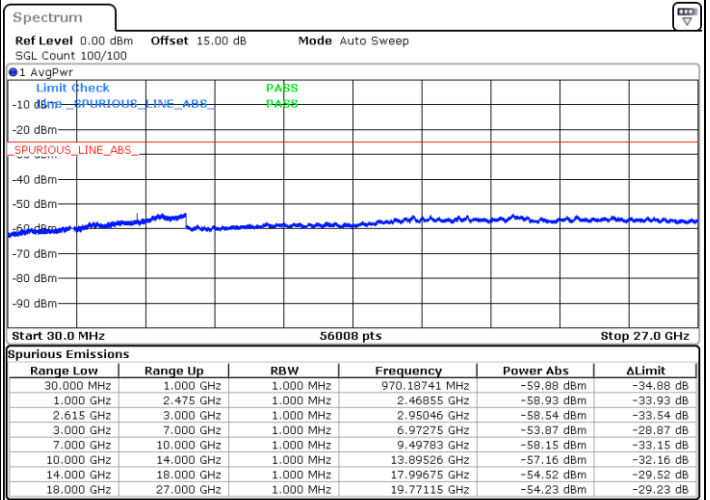

Date: 5.APR.2022 16:48:19

Highest Channel / FullIRB

N/A

Date: 5.APR.2022 16:56:28

LTE Band 7C / 20MHz+20MHz

64QAM

Lowest Channel / 1RB0 and 1RB99

Lowest Channel / 1RB99 and 1RB0

Date: 5.APR.2022 17:20:05

Date: 5.APR.2022 17:13:18

Lowest Channel / FullIRB

N/A

Date: 5.APR.2022 17:21:27

LTE Band 7C / 20MHz+20MHz

64QAM

Middle Channel / 1RB0 and 1RB9

Middle Channel / 1RB99 and 1RB0

Date: 5.APR.2022 17:32:47

Date: 5.APR.2022 17:39:33

Middle Channel / FullRB

N/A

Date: 5.APR.2022 17:31:26

LTE Band 7C / 20MHz+20MHz

64QAM

Highest Channel / 1RB0 and 1RB99

Highest Channel / 1RB99 and 1RB0

Date: 5.APR.2022 18:00:26

Date: 5.APR.2022 17:59:05

Highest Channel / FullIRB

N/A

Date: 5.APR.2022 18:07:13

LTE Band 41C