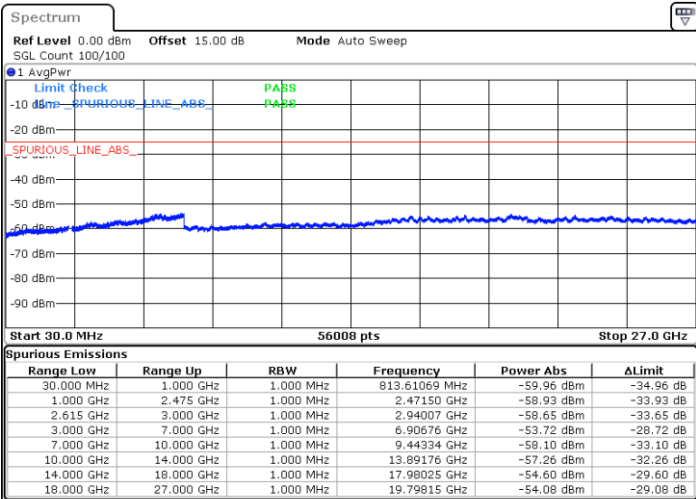

Lowest Channel / 1RB0 and 1RB49

Lowest Channel / 1RB99 and 1RB0

Date: 5.APR.2022 12:31:28

Date: 5.APR.2022 12:24:41

Lowest Channel / FullIRB

N/A

Date: 5.APR.2022 12:32:50

LTE Band 7C / 20MHz+10MHz

LTE Band 7C / 20MHz+10MHz

64QAM

Highest Channel / 1RB0 and 1RB49

Highest Channel / 1RB99 and 1RB0

Date: 5.APR.2022 13:11:51

Date: 5.APR.2022 13:10:29

Highest Channel / FullIRB

N/A

Date: 5.APR.2022 13:18:38

LTE Band 7C / 20MHz+15MHz

64QAM

Lowest Channel / 1RB0 and 1RB74

Lowest Channel / 1RB99 and 1RB0

Date: 5.APR.2022 16:03:54

Date: 5.APR.2022 15:57:08

Lowest Channel / FullIRB