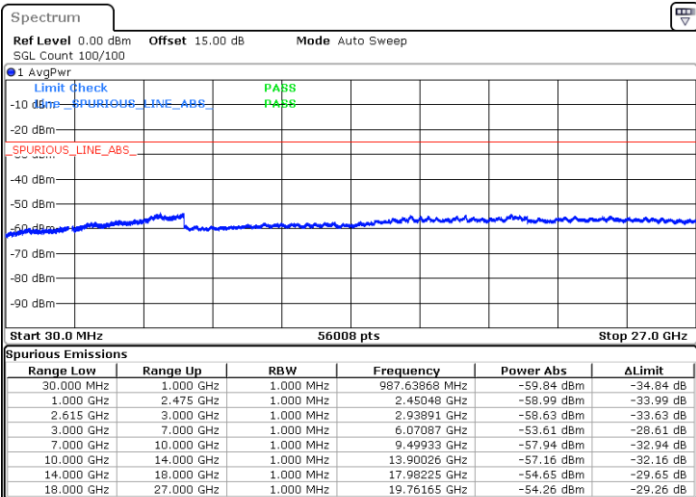

Lowest Channel / 1RB0 and 1RB49

Lowest Channel / 1RB99 and 1RB0

Date: 5.APR.2022 12:31:28

Date: 5.APR.2022 12:24:41

Lowest Channel / FullIRB

N/A

Date: 5.APR.2022 12:32:50

LTE Band 7C / 20MHz+10MHz

64QAM

Middle Channel / 1RB0 and 1RB49

Middle Channel / 1RB99 and 1RB0

Date: 5.APR.2022 12:44:11

Date: 5.APR.2022 12:50:57

Middle Channel / FullIRB

N/A

Date: 5.APR.2022 12:42:50

LTE Band 7C / 20MHz+10MHz

64QAM

Highest Channel / 1RB0 and 1RB49

Highest Channel / 1RB99 and 1RB0

Date: 5.APR.2022 13:11:51

Date: 5.APR.2022 13:10:29

Highest Channel / FullIRB

N/A