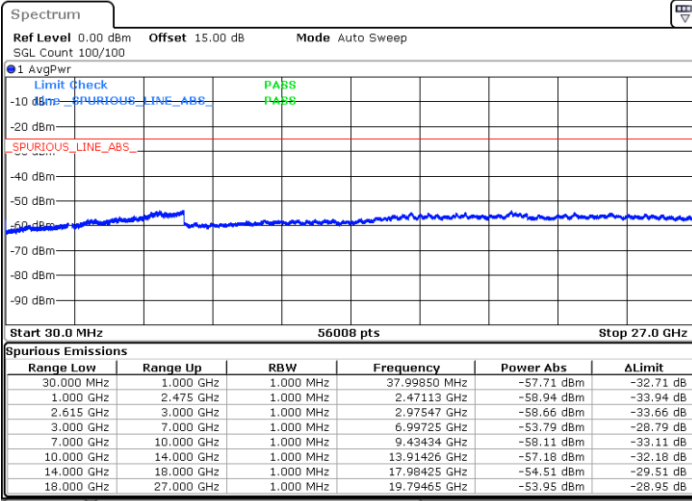

LTE Band 7C / 20MHz+20MHz

16QAM

Middle Channel / 1RB0 and 1RB99

Middle Channel / 1RB99 and 1RB0

Date: 5.APR.2022 17:34:08

Date: 5.APR.2022 17:38:12

Middle Channel / FullRB

N/A

Date: 5.APR.2022 17:30:04

LTE Band 7C / 20MHz+20MHz

16QAM

Highest Channel / 1RB0 and 1RB99

Highest Channel / 1RB99 and 1RB0

Date: 5.APR.2022 18:01:48

Date: 5.APR.2022 17:57:44

Highest Channel / FullIRB

N/A

Date: 5.APR.2022 18:05:52

LTE Band 7C / 10MHz+20MHz

64QAM

Lowest Channel / 1RB0 and 1RB99

Lowest Channel / 1RB49 and 1RB0

Date: 5.APR.2022 11:20:43

Date: 5.APR.2022 11:13:56

Lowest Channel / FullIRB

N/A

Date: 5.APR.2022 11:22:05

LTE Band 7C / 10MHz+20MHz

64QAM

MiddleChannel / 1RB0 and 1RB99

Middle Channel / 1RB49 and 1RB0

Date: 5.APR.2022 11:33:25