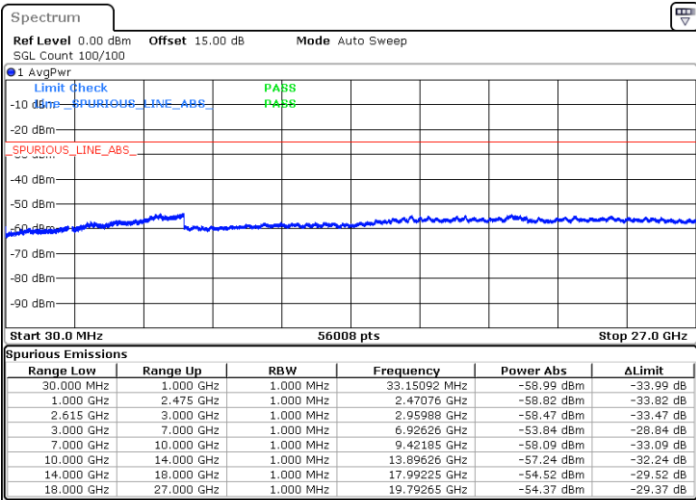

LTE Band 7C / 20MHz+10MHz

64QAM

Highest Channel / 1RB0 and 1RB49

Highest Channel / 1RB99 and 1RB0

Date: 5.APR.2022 13:11:51

Date: 5.APR.2022 13:10:29

Highest Channel / FullIRB

N/A

Date: 5.APR.2022 13:18:38

LTE Band 7C / 20MHz+15MHz

64QAM

Lowest Channel / 1RB0 and 1RB74

Lowest Channel / 1RB99 and 1RB0

Date: 5.APR.2022 16:03:54

Date: 5.APR.2022 15:57:08

Lowest Channel / FullIRB

N/A

Date: 5.APR.2022 16:05:16

LTE Band 7C / 20MHz+15MHz

64QAM

MiddleChannel / 1RB0 and 1RB74

Middle Channel / 1RB99 and 1RB0

Date: 5.APR.2022 16:16:36

Date: 5.APR.2022 16:23:23

Middle Channel / FullIRB

N/A

Date: 5.APR.2022 16:15:15

LTE Band 7C / 20MHz+15MHz

64QAM

Highest Channel / 1RB0 and 1RB74

Highest Channel / 1RB99 and 1RB0

Date: 5.APR.2022 16:49:41