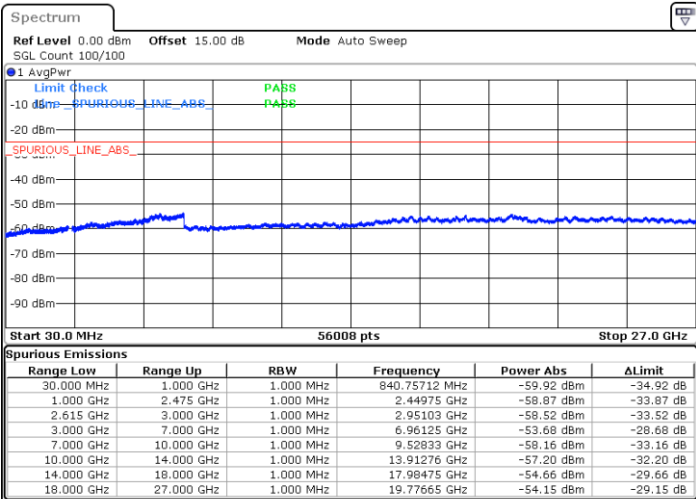

Highest Channel / FullIRB

N/A

Date: 5.APR.2022 14:29:32

LTE Band 7C / 15MHz+20MHz

64QAM

Lowest Channel / 1RB0 and 1RB99

Lowest Channel / 1RB74 and 1RB0

Date: 5.APR.2022 14:53:07

Date: 5.APR.2022 14:46:21

Lowest Channel / FullRB

N/A

Date: 5.APR.2022 14:54:29

LTE Band 7C / 15MHz+20MHz

64QAM

Middle Channel / 1RB0 and 1RB9

Middle Channel / 1RB74 and 1RB0

Date: 5.APR.2022 15:05:50

Date: 5.APR.2022 15:12:36

Middle Channel / FullRB

N/A

Date: 5.APR.2022 15:04:29

LTE Band 7C / 15MHz+20MHz

64QAM

Highest Channel / 1RB0 and 1RB99

Highest Channel / 1RB74 and 1RB0

Date: 5.APR.2022 15:33:30

Date: 5.APR.2022 15:32:08

Highest Channel / FullIRB

N/A

Date: 5.APR.2022 15:40:17

LTE Band 7C / 20MHz+10MHz

64QAM