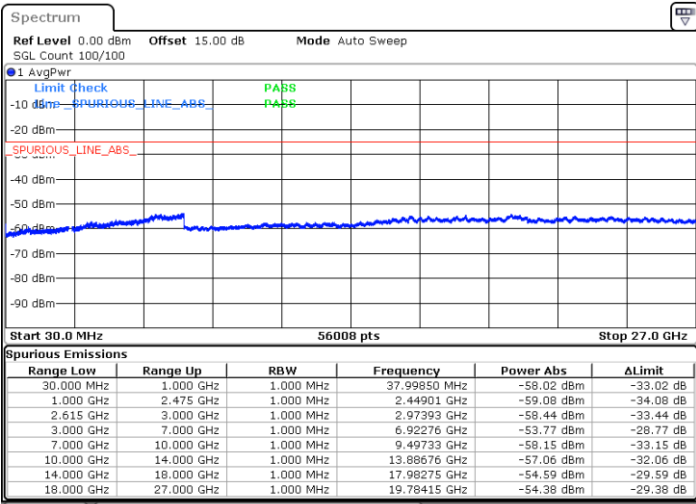

LTE Band 7C / 20MHz+20MHz

16QAM

Middle Channel / 1RB0 and 1RB99

Middle Channel / 1RB99 and 1RB0

Date: 5.APR.2022 17:34:08

Date: 5.APR.2022 17:38:12

Middle Channel / FullRB

N/A

Date: 5.APR.2022 17:30:04

LTE Band 7C / 20MHz+20MHz

16QAM

Highest Channel / 1RB0 and 1RB99

Highest Channel / 1RB99 and 1RB0

Date: 5.APR.2022 18:01:48

Date: 5.APR.2022 17:57:44

Highest Channel / FullIRB