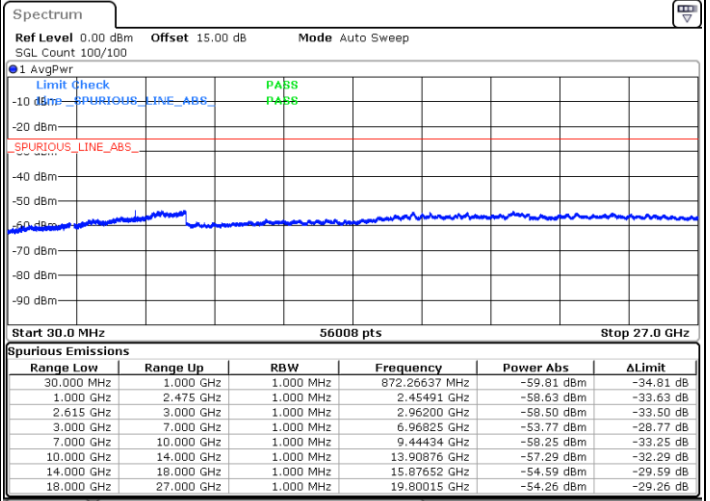

N/A

Date: 5.APR.2022 13:53:43

LTE Band 7C / 15MHz+15MHz

64QAM

Highest Channel / 1RB0 and 1RB74

Highest Channel / 1RB74 and 1RB0

Date: 5.APR.2022 14:22:45

Date: 5.APR.2022 14:21:23

Highest Channel / FullIRB

N/A

Date: 5.APR.2022 14:29:32

LTE Band 7C / 15MHz+20MHz

64QAM

Lowest Channel / 1RB0 and 1RB99

Lowest Channel / 1RB74 and 1RB0

Date: 5.APR.2022 14:53:07

Date: 5.APR.2022 14:46:21

Lowest Channel / FullRB

N/A

Date: 5.APR.2022 14:54:29

LTE Band 7C / 15MHz+20MHz

64QAM

Middle Channel / 1RB0 and 1RB9

Middle Channel / 1RB74 and 1RB0

Date: 5.APR.2022 15:05:50

Date: 5.APR.2022 15:12:36

Middle Channel / FullRB

N/A

Date: 5.APR.2022 15:04:29

LTE Band 7C / 15MHz+20MHz

64QAM

Highest Channel / 1RB0 and 1RB99