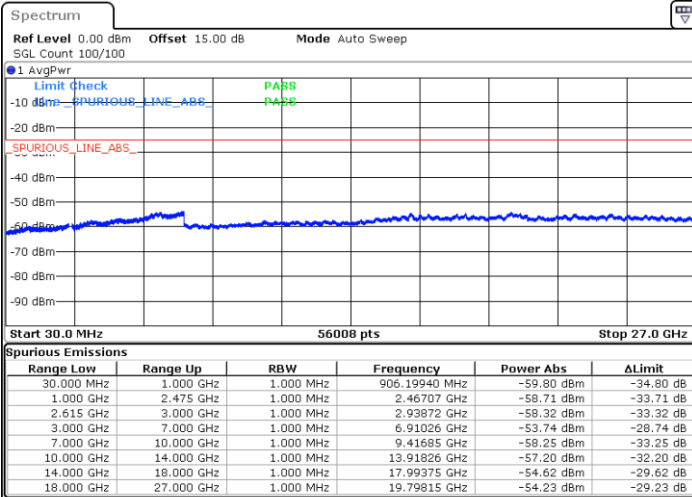

Highest Channel / 1RB74 and 1RB0

Date: 5.APR.2022 15:33:30

Date: 5.APR.2022 15:32:08

Highest Channel / FullIRB

N/A

Date: 5.APR.2022 15:40:17

LTE Band 7C / 20MHz+10MHz

64QAM

Lowest Channel / 1RB0 and 1RB49

Lowest Channel / 1RB99 and 1RB0

Date: 5.APR.2022 12:31:28

Date: 5.APR.2022 12:24:41

Lowest Channel / FullIRB

N/A

Date: 5.APR.2022 12:32:50

LTE Band 7C / 20MHz+10MHz

LTE Band 7C / 20MHz+10MHz

64QAM

Highest Channel / 1RB0 and 1RB49

Highest Channel / 1RB99 and 1RB0

Date: 5.APR.2022 13:11:51

Date: 5.APR.2022 13:10:29

Highest Channel / FullIRB

N/A