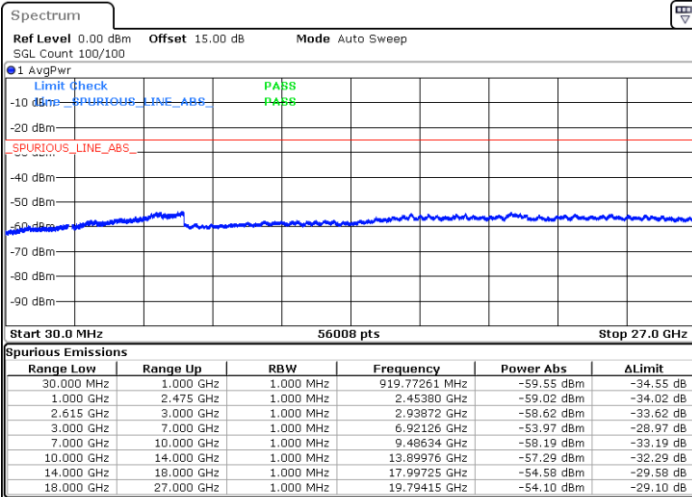

N/A

Date: 5.APR.2022 16:05:16

LTE Band 7C / 20MHz+15MHz

64QAM

MiddleChannel / 1RB0 and 1RB74

Middle Channel / 1RB99 and 1RB0

Date: 5.APR.2022 16:16:36

Date: 5.APR.2022 16:23:23

Middle Channel / FullIRB

N/A

Date: 5.APR.2022 16:15:15

LTE Band 7C / 20MHz+15MHz

64QAM

Highest Channel / 1RB0 and 1RB74

Highest Channel / 1RB99 and 1RB0

Date: 5.APR.2022 16:49:41

Date: 5.APR.2022 16:48:19

Highest Channel / FullIRB

N/A

Date: 5.APR.2022 16:56:28

LTE Band 7C / 20MHz+20MHz

64QAM

Lowest Channel / 1RB0 and 1RB99

Lowest Channel / 1RB99 and 1RB0