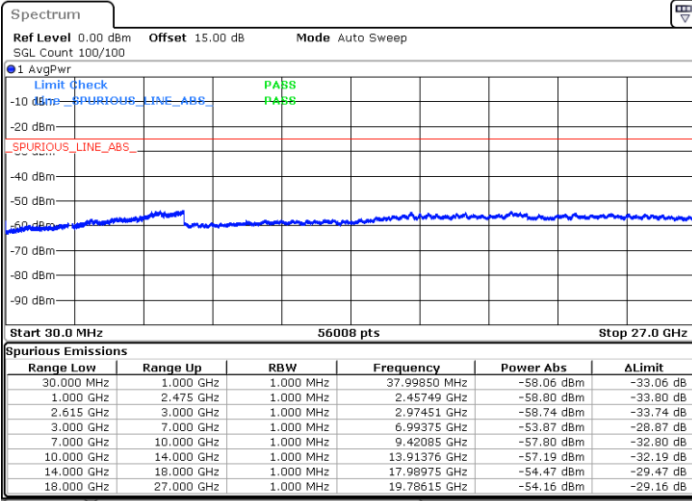

Middle Channel / FullIRB

N/A

Date: 5.APR.2022 16:15:15

LTE Band 7C / 20MHz+15MHz

64QAM

Highest Channel / 1RB0 and 1RB74

Highest Channel / 1RB99 and 1RB0

Date: 5.APR.2022 16:49:41

Date: 5.APR.2022 16:48:19

Highest Channel / FullIRB

N/A

Date: 5.APR.2022 16:56:28

LTE Band 7C / 20MHz+20MHz

64QAM

Lowest Channel / 1RB0 and 1RB99

Lowest Channel / 1RB99 and 1RB0

Date: 5.APR.2022 17:20:05

Date: 5.APR.2022 17:13:18

Lowest Channel / FullIRB

N/A

Date: 5.APR.2022 17:21:27

LTE Band 7C / 20MHz+20MHz

64QAM

Middle Channel / 1RB0 and 1RB9