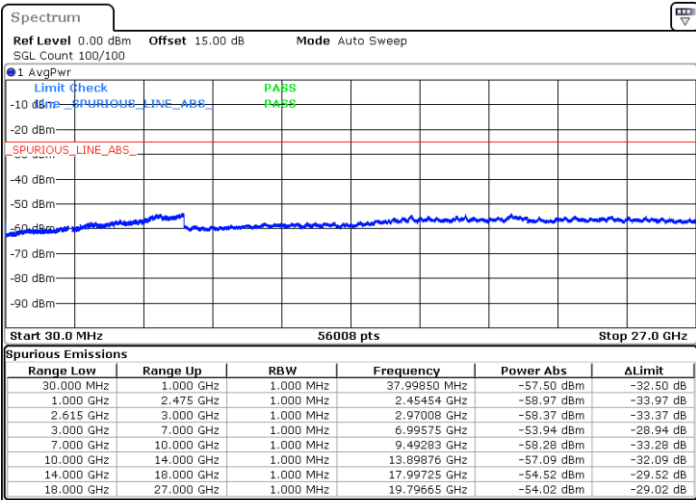

Date: 5.APR.2022 16:48:19

Highest Channel / FullIRB

N/A

Date: 5.APR.2022 16:56:28

LTE Band 7C / 20MHz+20MHz

64QAM

Lowest Channel / 1RB0 and 1RB99

Lowest Channel / 1RB99 and 1RB0

Date: 5.APR.2022 17:20:05

Date: 5.APR.2022 17:13:18

Lowest Channel / FullIRB

N/A

Date: 5.APR.2022 17:21:27

LTE Band 7C / 20MHz+20MHz

64QAM

Middle Channel / 1RB0 and 1RB9

Middle Channel / 1RB99 and 1RB0

Date: 5.APR.2022 17:32:47

Date: 5.APR.2022 17:39:33

Middle Channel / FullRB

N/A

Date: 5.APR.2022 17:31:26

LTE Band 7C / 20MHz+20MHz

64QAM

Highest Channel / 1RB0 and 1RB99

Highest Channel / 1RB99 and 1RB0

Date: 5.APR.2022 18:00:26

Date: 5.APR.2022 17:59:05

Highest Channel / FullIRB

N/A

Date: 5.APR.2022 18:07:13

LTE Band 41C