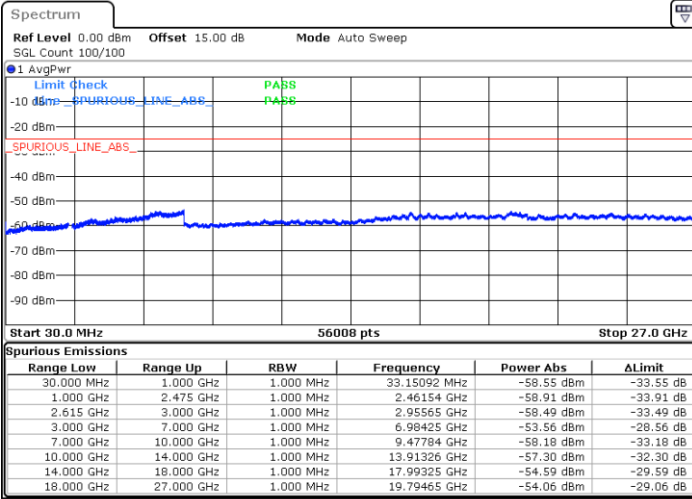

N/A

Date: 5.APR.2022 16:05:16

LTE Band 7C / 20MHz+15MHz

64QAM

MiddleChannel / 1RB0 and 1RB74

Middle Channel / 1RB99 and 1RB0

Date: 5.APR.2022 16:16:36

Date: 5.APR.2022 16:23:23

Middle Channel / FullIRB

N/A

Date: 5.APR.2022 16:15:15

LTE Band 7C / 20MHz+15MHz

64QAM

Highest Channel / 1RB0 and 1RB74

Highest Channel / 1RB99 and 1RB0

Date: 5.APR.2022 16:49:41

Date: 5.APR.2022 16:48:19

Highest Channel / FullIRB

N/A

Date: 5.APR.2022 16:56:28

LTE Band 7C / 20MHz+20MHz

64QAM

Lowest Channel / 1RB0 and 1RB99

Lowest Channel / 1RB99 and 1RB0