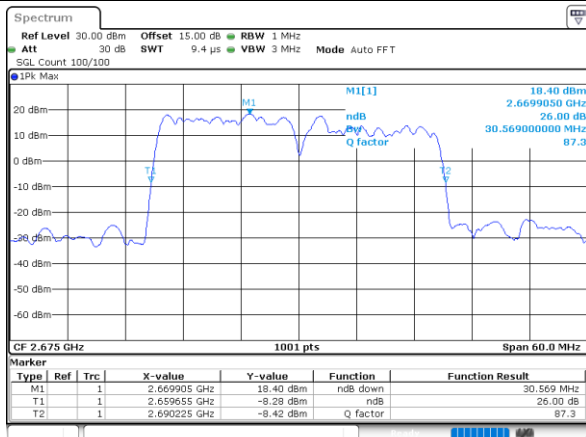

Highest Channel / 10MHz+20MHz

Date: 4.APR.2022 22:43:03

Highest Channel / 15MHz+10MHz

Date: 4.APR.2022 21:22:39

LTE Band 41C

QPSK

Lowest Channel / 15MHz+15MHz

Date: 5.APR.2022 01:18:31

Lowest Channel / 15MHz+20MHz

Date: 5.APR.2022 02:18:55

Middle Channel / 15MHz+15MHz

Date: 5.APR.2022 01:21:44

Middle Channel / 15MHz+20MHz

Date: 5.APR.2022 02:14:10

Highest Channel / 15MHz+15MHz

Date: 5.APR.2022 01:23:54

Highest Channel / 15MHz+20MHz

Date: 5.APR.2022 02:14:20