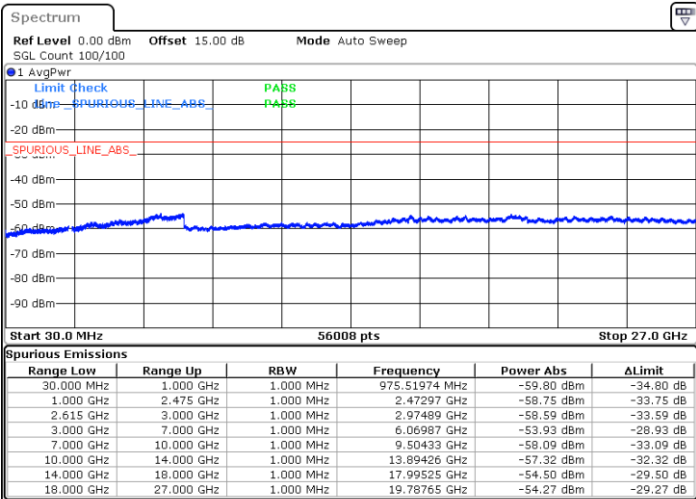

Date: 5.APR.2022 16:48:19

Highest Channel / FullIRB

N/A

Date: 5.APR.2022 16:56:28

LTE Band 7C / 20MHz+20MHz

64QAM

Lowest Channel / 1RB0 and 1RB99

Lowest Channel / 1RB99 and 1RB0

Date: 5.APR.2022 17:20:05

Date: 5.APR.2022 17:13:18

Lowest Channel / FullIRB

N/A

Date: 5.APR.2022 17:21:27

LTE Band 7C / 20MHz+20MHz

64QAM

Middle Channel / 1RB0 and 1RB9

Middle Channel / 1RB99 and 1RB0

Date: 5.APR.2022 17:32:47

Date: 5.APR.2022 17:39:33

Middle Channel / FullRB

N/A

Date: 5.APR.2022 17:31:26

LTE Band 7C / 20MHz+20MHz

64QAM

Highest Channel / 1RB0 and 1RB99

Highest Channel / 1RB99 and 1RB0

Date: 5.APR.2022 18:00:26

Date: 5.APR.2022 17:59:05

Highest Channel / FullIRB

N/A

Date: 5.APR.2022 18:07:13

LTE Band 41C