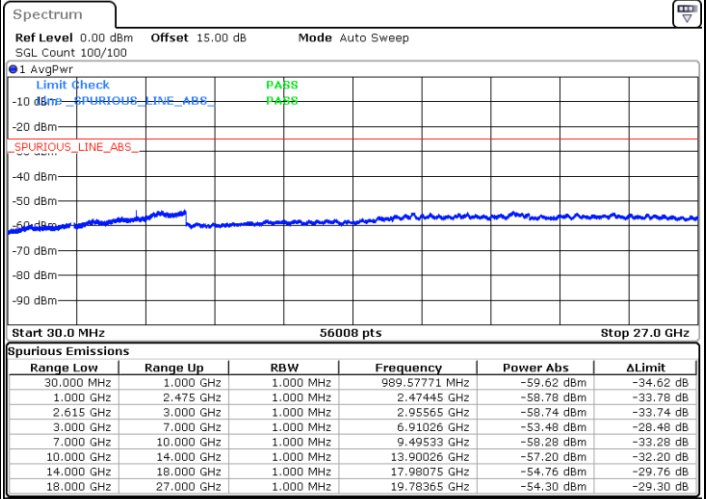

Date: 5.APR.2022 15:05:50

Date: 5.APR.2022 15:12:36

Middle Channel / FullRB

N/A

Date: 5.APR.2022 15:04:29

LTE Band 7C / 15MHz+20MHz

64QAM

Highest Channel / 1RB0 and 1RB99

Highest Channel / 1RB74 and 1RB0

Date: 5.APR.2022 15:33:30

Date: 5.APR.2022 15:32:08

Highest Channel / FullIRB

N/A

Date: 5.APR.2022 15:40:17

LTE Band 7C / 20MHz+10MHz

64QAM

Lowest Channel / 1RB0 and 1RB49

Lowest Channel / 1RB99 and 1RB0

Date: 5.APR.2022 12:31:28

Date: 5.APR.2022 12:24:41

Lowest Channel / FullIRB

N/A

Date: 5.APR.2022 12:32:50

LTE Band 7C / 20MHz+10MHz