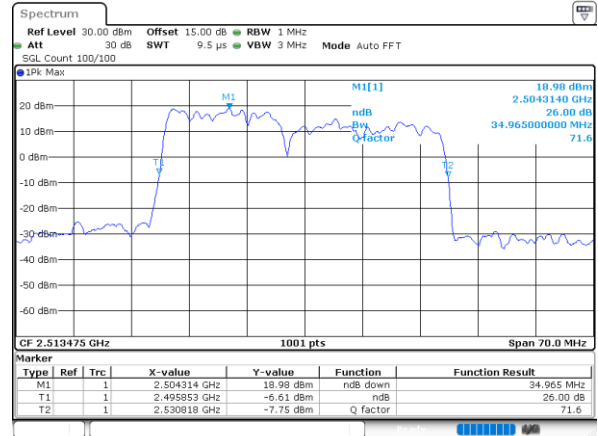

Middle Channel / 10MHz+15MHz

Date: 4.APR.2022 18:46:14

Highest Channel / 5MHz+20MHz

Date: 4.APR.2022 17:06:00

Highest Channel / 10MHz+15MHz

Date: 4.APR.2022 18:48:24

LTE Band 41C

QPSK

Lowest Channel / 10MHz+20MHz

Date: 4.APR.2022 22:37:40

Lowest Channel / 15MHz+10MHz

Date: 4.APR.2022 21:17:15

Middle Channel / 10MHz+20MHz

Date: 4.APR.2022 22:40:53

Middle Channel / 15MHz+10MHz

Date: 4.APR.2022 21:20:29

Highest Channel / 10MHz+20MHz

Date: 4.APR.2022 22:43:03

Highest Channel / 15MHz+10MHz

Date: 4.APR.2022 21:22:39

LTE Band 41C

QPSK

Lowest Channel / 15MHz+15MHz

Date: 5.APR.2022 01:18:31

Lowest Channel / 15MHz+20MHz

Date: 5.APR.2022 02:18:55

Middle Channel / 15MHz+15MHz

Date: 5.APR.2022 01:21:44

Middle Channel / 15MHz+20MHz

Date: 5.APR.2022 02:14:10

Highest Channel / 15MHz+15MHz

Date: 5.APR.2022 01:23:54