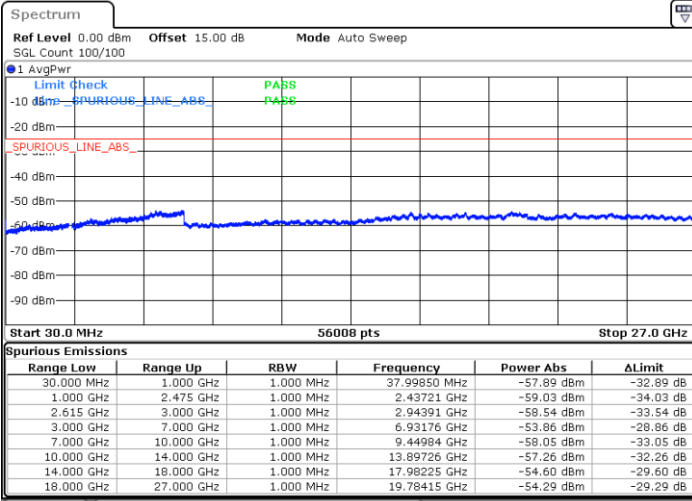

Date: 5.APR.2022 16:48:19

Highest Channel / FullIRB

N/A

Date: 5.APR.2022 16:56:28

LTE Band 7C / 20MHz+20MHz

64QAM

Lowest Channel / 1RB0 and 1RB99

Lowest Channel / 1RB99 and 1RB0

Date: 5.APR.2022 17:20:05

Date: 5.APR.2022 17:13:18

Lowest Channel / FullIRB

N/A

Date: 5.APR.2022 17:21:27

LTE Band 7C / 20MHz+20MHz

64QAM

Middle Channel / 1RB0 and 1RB9

Middle Channel / 1RB99 and 1RB0

Date: 5.APR.2022 17:32:47

Date: 5.APR.2022 17:39:33

Middle Channel / FullRB

N/A

Date: 5.APR.2022 17:31:26

LTE Band 7C / 20MHz+20MHz

64QAM

Highest Channel / 1RB0 and 1RB99

Highest Channel / 1RB99 and 1RB0

Date: 5.APR.2022 18:00:26

Date: 5.APR.2022 17:59:05

Highest Channel / FullIRB

N/A

Date: 5.APR.2022 18:07:13

LTE Band 41C