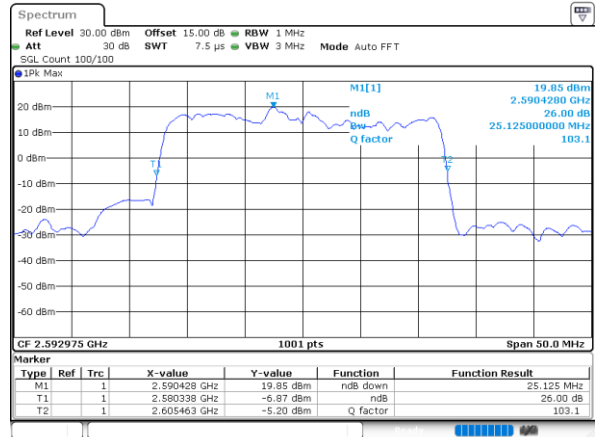

Middle Channel / 10MHz+15MHz

Date: 4.APR.2022 18:46:14

Highest Channel / 5MHz+20MHz

Date: 4.APR.2022 17:06:00

Highest Channel / 10MHz+15MHz

Date: 4.APR.2022 18:48:24

LTE Band 41C

QPSK

Lowest Channel / 10MHz+20MHz

Date: 4.APR.2022 22:37:40

Lowest Channel / 15MHz+10MHz

Date: 4.APR.2022 21:17:15

Middle Channel / 10MHz+20MHz

Date: 4.APR.2022 22:40:53

Middle Channel / 15MHz+10MHz

Date: 4.APR.2022 21:20:29

Highest Channel / 10MHz+20MHz

Date: 4.APR.2022 22:43:03

Highest Channel / 15MHz+10MHz

Date: 4.APR.2022 21:22:39

LTE Band 41C

QPSK

Lowest Channel / 15MHz+15MHz

Date: 5.APR.2022 01:18:31