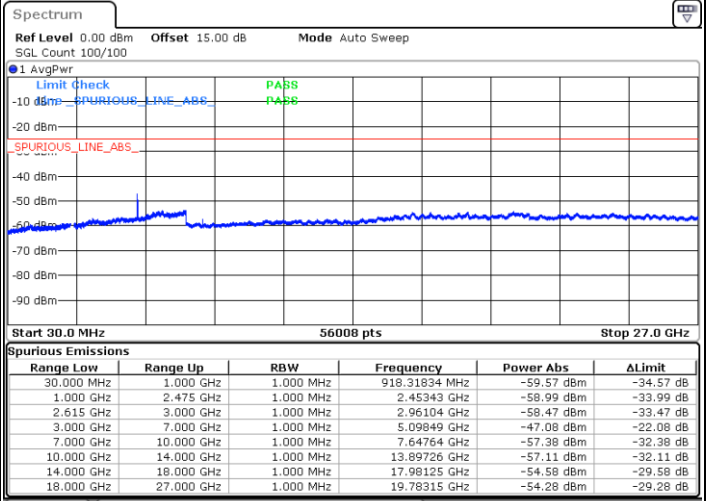

LTE Band 7C / 20MHz+20MHz

16QAM

Middle Channel / 1RB0 and 1RB99

Middle Channel / 1RB99 and 1RB0

Date: 5.APR.2022 17:34:08

Date: 5.APR.2022 17:38:12

Middle Channel / FullRB

N/A

Date: 5.APR.2022 17:30:04

LTE Band 7C / 20MHz+20MHz

16QAM

Highest Channel / 1RB0 and 1RB99

Highest Channel / 1RB99 and 1RB0

Date: 5.APR.2022 18:01:48

Date: 5.APR.2022 17:57:44

Highest Channel / FullIRB

N/A

Date: 5.APR.2022 18:05:52

LTE Band 7C / 10MHz+20MHz

64QAM

Lowest Channel / 1RB0 and 1RB99

Lowest Channel / 1RB49 and 1RB0

Date: 5.APR.2022 11:20:43

Date: 5.APR.2022 11:13:56

Lowest Channel / FullIRB

N/A

Date: 5.APR.2022 11:22:05

LTE Band 7C / 10MHz+20MHz

64QAM

MiddleChannel / 1RB0 and 1RB99

Middle Channel / 1RB49 and 1RB0

Date: 5.APR.2022 11:33:25