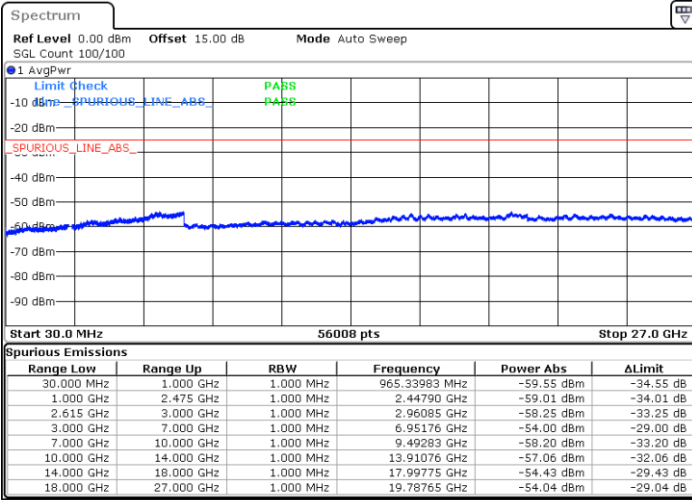

LTE Band 7C / 20MHz+20MHz

16QAM

Middle Channel / 1RB0 and 1RB99

Middle Channel / 1RB99 and 1RB0

Date: 5.APR.2022 17:34:08

Date: 5.APR.2022 17:38:12

Middle Channel / FullRB

N/A

Date: 5.APR.2022 17:30:04

LTE Band 7C / 20MHz+20MHz

16QAM

Highest Channel / 1RB0 and 1RB99

Highest Channel / 1RB99 and 1RB0

Date: 5.APR.2022 18:01:48

Date: 5.APR.2022 17:57:44

Highest Channel / FullIRB

N/A

Date: 5.APR.2022 18:05:52

LTE Band 7C / 10MHz+20MHz

64QAM

Lowest Channel / 1RB0 and 1RB99

Lowest Channel / 1RB49 and 1RB0

Date: 5.APR.2022 11:20:43

Date: 5.APR.2022 11:13:56

Lowest Channel / FullIRB

N/A

Date: 5.APR.2022 11:22:05

LTE Band 7C / 10MHz+20MHz

64QAM

MiddleChannel / 1RB0 and 1RB99

Middle Channel / 1RB49 and 1RB0

Date: 5.APR.2022 11:33:25