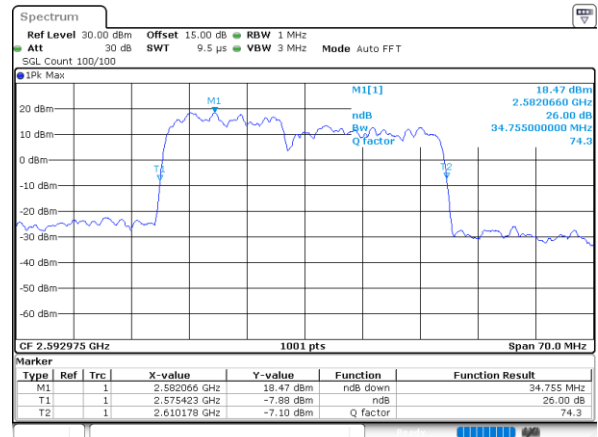

Highest Channel / 10MHz+20MHz

Date: 4.APR.2022 22:43:03

Highest Channel / 15MHz+10MHz

Date: 4.APR.2022 21:22:39

LTE Band 41C

QPSK

Lowest Channel / 15MHz+15MHz

Date: 5.APR.2022 01:18:31

Lowest Channel / 15MHz+20MHz

Date: 5.APR.2022 02:18:55

Middle Channel / 15MHz+15MHz

Date: 5.APR.2022 01:21:44

Middle Channel / 15MHz+20MHz

Date: 5.APR.2022 02:14:10

Highest Channel / 15MHz+15MHz

Date: 5.APR.2022 01:23:54

Highest Channel / 15MHz+20MHz

Date: 5.APR.2022 02:14:20