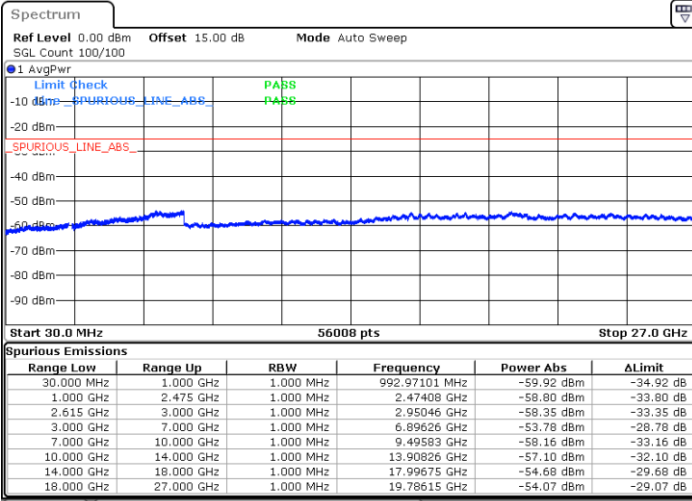

Date: 5.APR.2022 17:30:04

LTE Band 7C / 20MHz+20MHz

16QAM

Highest Channel / 1RB0 and 1RB99

Highest Channel / 1RB99 and 1RB0

Date: 5.APR.2022 18:01:48

Date: 5.APR.2022 17:57:44

Highest Channel / FullIRB

N/A

Date: 5.APR.2022 18:05:52

LTE Band 7C / 10MHz+20MHz

64QAM

Lowest Channel / 1RB0 and 1RB99

Lowest Channel / 1RB49 and 1RB0

Date: 5.APR.2022 11:20:43

Date: 5.APR.2022 11:13:56

Lowest Channel / FullIRB

N/A

Date: 5.APR.2022 11:22:05

LTE Band 7C / 10MHz+20MHz

64QAM

MiddleChannel / 1RB0 and 1RB99

Middle Channel / 1RB49 and 1RB0

Date: 5.APR.2022 11:33:25

Date: 5.APR.2022 11:40:11

Middle Channel / FullIRB

N/A

Date: 5.APR.2022 11:32:03

LTE Band 7C / 10MHz+20MHz

64QAM

Highest Channel / 1RB0 and 1RB99

Highest Channel / 1RB49 and 1RB0