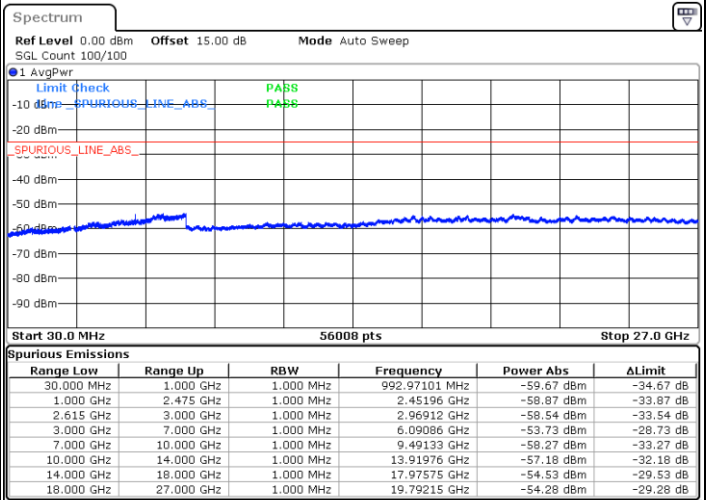

Date: 5.APR.2022 11:40:11

Middle Channel / FullIRB

N/A

Date: 5.APR.2022 11:32:03

LTE Band 7C / 10MHz+20MHz

64QAM

Highest Channel / 1RB0 and 1RB99

Highest Channel / 1RB49 and 1RB0

Date: 5.APR.2022 12:01:03

Date: 5.APR.2022 11:59:42

Highest Channel / FullIRB

N/A

Date: 5.APR.2022 12:07:50

LTE Band 7C / 15MHz+10MHz

64QAM

Lowest Channel / 1RB0 and 1RB49

Lowest Channel / 1RB74 and 1RB80

Date: 5.APR.2022 18:30:55

Date: 5.APR.2022 18:24:09

Lowest Channel / FullRB

N/A

Date: 5.APR.2022 18:32:17

LTE Band 7C / 15MHz+10MHz

64QAM