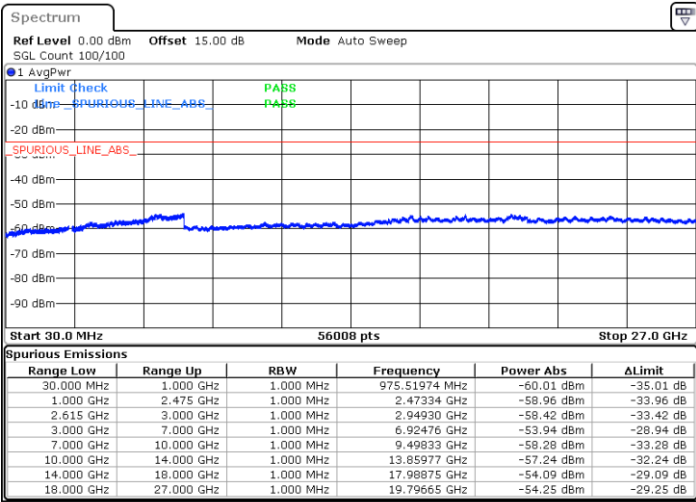

Lowest Channel / 1RB0 and 1RB49

Lowest Channel / 1RB99 and 1RB0

Date: 5.APR.2022 12:31:28

Date: 5.APR.2022 12:24:41

Lowest Channel / FullIRB

N/A

Date: 5.APR.2022 12:32:50

LTE Band 7C / 20MHz+10MHz

64QAM

Middle Channel / 1RB0 and 1RB49

Middle Channel / 1RB99 and 1RB0

Date: 5.APR.2022 12:44:11

Date: 5.APR.2022 12:50:57

Middle Channel / FullIRB

N/A

Date: 5.APR.2022 12:42:50

LTE Band 7C / 20MHz+10MHz

64QAM

Highest Channel / 1RB0 and 1RB49

Highest Channel / 1RB99 and 1RB0

Date: 5.APR.2022 13:11:51

Date: 5.APR.2022 13:10:29

Highest Channel / FullIRB

N/A

Date: 5.APR.2022 13:18:38

LTE Band 7C / 20MHz+15MHz

64QAM

Lowest Channel / 1RB0 and 1RB74

Lowest Channel / 1RB99 and 1RB0

Date: 5.APR.2022 16:03:54

Date: 5.APR.2022 15:57:08

Lowest Channel / FullIRB