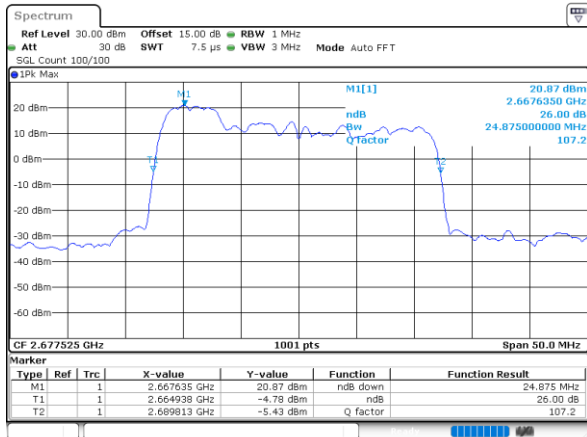

LTE Band 41C

QPSK

Lowest Channel / 5MHz+20MHz

Date: 4.APR.2022 17:00:17

Lowest Channel / 10MHz+15MHz

Date: 4.APR.2022 18:43:01

Middle Channel / 5MHz+20MHz

Date: 4.APR.2022 17:03:50

Middle Channel / 10MHz+15MHz

Date: 4.APR.2022 18:46:14

Highest Channel / 5MHz+20MHz

Date: 4.APR.2022 17:06:00

Highest Channel / 10MHz+15MHz

Date: 4.APR.2022 18:48:24

LTE Band 41C

QPSK