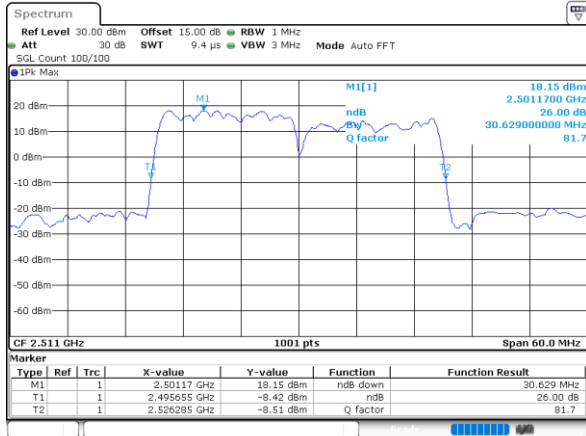

Lowest Channel / 10MHz+20MHz

Date: 4.APR.2022 22:37:40

Lowest Channel / 15MHz+10MHz

Date: 4.APR.2022 21:17:15

Middle Channel / 10MHz+20MHz

Date: 4.APR.2022 22:40:53

Middle Channel / 15MHz+10MHz

Date: 4.APR.2022 21:20:29

Highest Channel / 10MHz+20MHz

Date: 4.APR.2022 22:43:03

Highest Channel / 15MHz+10MHz

Date: 4.APR.2022 21:22:39

LTE Band 41C

QPSK

Lowest Channel / 15MHz+15MHz

Date: 5.APR.2022 01:18:31

Lowest Channel / 15MHz+20MHz

Date: 5.APR.2022 02:18:55

Middle Channel / 15MHz+15MHz

Date: 5.APR.2022 01:21:44

Middle Channel / 15MHz+20MHz

Date: 5.APR.2022 02:14:10

Highest Channel / 15MHz+15MHz

Date: 5.APR.2022 01:23:54

Highest Channel / 15MHz+20MHz

Date: 5.APR.2022 02:14:20