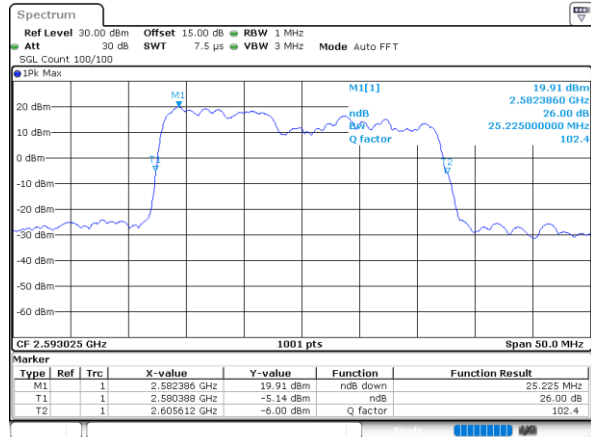

Mode	LTE Band 41C : 26dB BW(MHz)				
64QAM					
BW	5MHz+20MHz	10MHz+15MHz	10MHz+20MHz	15MHz+10MHz	15MHz+15MHz
Lowest CH	24.83	25.13	29.85	25.13	30.69
Middle CH	24.73	25.08	29.73	25.28	30.75
Highest CH	24.73	25.08	29.85	25.18	30.63
BW	15MHz+20MHz	20MHz+5MHz	20MHz+10MHz	20MHz+15MHz	20MHz+20MHz
Lowest CH	34.90	25.08	30.03	35.04	39.80
Middle CH	35.18	24.93	29.85	34.83	39.80
Highest CH	34.90	24.93	30.03	34.90	39.64

LTE Band 41C

QPSK

Lowest Channel / 5MHz+20MHz

Date: 4.APR.2022 17:00:17

Lowest Channel / 10MHz+15MHz

Date: 4.APR.2022 18:43:01

Middle Channel / 5MHz+20MHz

Date: 4.APR.2022 17:03:50

Middle Channel / 10MHz+15MHz

Date: 4.APR.2022 18:46:14

Highest Channel / 5MHz+20MHz

Date: 4.APR.2022 17:06:00

Highest Channel / 10MHz+15MHz

Date: 4.APR.2022 18:48:24

LTE Band 41C

QPSK

Lowest Channel / 10MHz+20MHz

Date: 4.APR.2022 22:37:40

Lowest Channel / 15MHz+10MHz

Date: 4.APR.2022 21:17:15

Middle Channel / 10MHz+20MHz

Date: 4.APR.2022 22:40:53

Middle Channel / 15MHz+10MHz

Date: 4.APR.2022 21:20:29