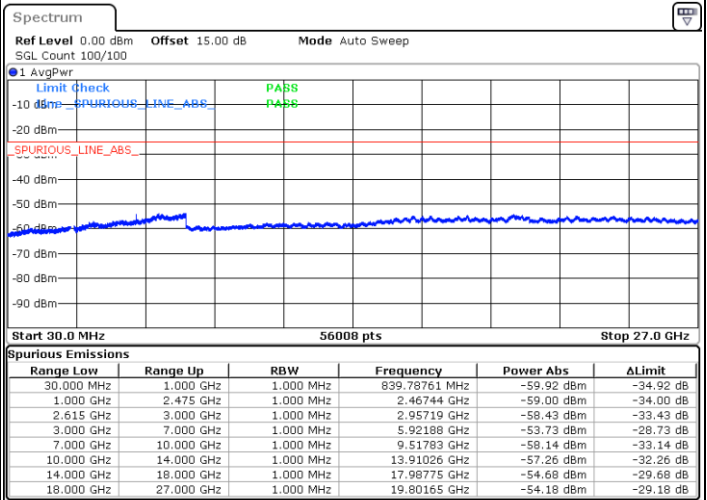

LTE Band 7C / 20MHz+10MHz

64QAM

Highest Channel / 1RB0 and 1RB49

Highest Channel / 1RB99 and 1RB0

Date: 5.APR.2022 13:11:51

Date: 5.APR.2022 13:10:29

Highest Channel / FullIRB

N/A

Date: 5.APR.2022 13:18:38

LTE Band 7C / 20MHz+15MHz

64QAM

Lowest Channel / 1RB0 and 1RB74

Lowest Channel / 1RB99 and 1RB0

Date: 5.APR.2022 16:03:54

Date: 5.APR.2022 15:57:08

Lowest Channel / FullIRB

N/A

Date: 5.APR.2022 16:05:16

LTE Band 7C / 20MHz+15MHz

64QAM

MiddleChannel / 1RB0 and 1RB74

Middle Channel / 1RB99 and 1RB0

Date: 5.APR.2022 16:16:36

Date: 5.APR.2022 16:23:23

Middle Channel / FullIRB

N/A

Date: 5.APR.2022 16:15:15

LTE Band 7C / 20MHz+15MHz

64QAM

Highest Channel / 1RB0 and 1RB74

Highest Channel / 1RB99 and 1RB0

Date: 5.APR.2022 16:49:41