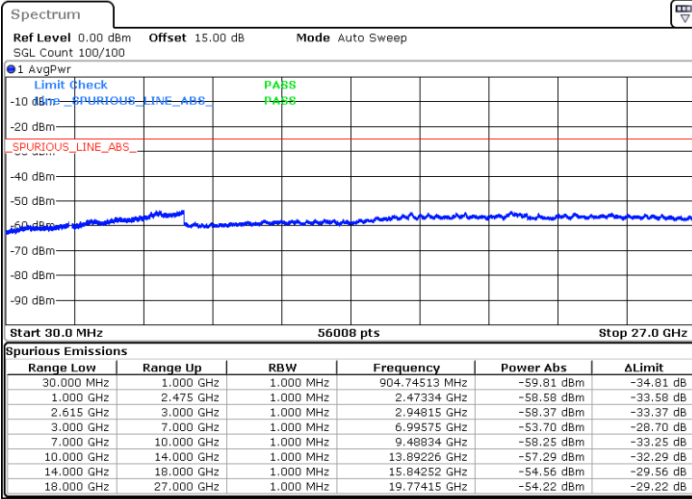

Date: 5.APR.2022 15:05:50

Date: 5.APR.2022 15:12:36

Middle Channel / FullRB

N/A

Date: 5.APR.2022 15:04:29

LTE Band 7C / 15MHz+20MHz

64QAM

Highest Channel / 1RB0 and 1RB99

Highest Channel / 1RB74 and 1RB0

Date: 5.APR.2022 15:33:30

Date: 5.APR.2022 15:32:08

Highest Channel / FullIRB

N/A

Date: 5.APR.2022 15:40:17

LTE Band 7C / 20MHz+10MHz

64QAM

Lowest Channel / 1RB0 and 1RB49

Lowest Channel / 1RB99 and 1RB0

Date: 5.APR.2022 12:31:28

Date: 5.APR.2022 12:24:41

Lowest Channel / FullIRB

N/A

Date: 5.APR.2022 12:32:50

LTE Band 7C / 20MHz+10MHz