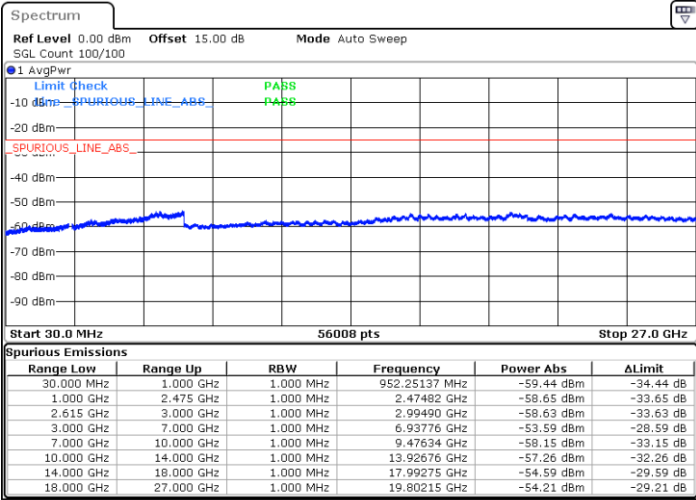

N/A

Date: 5.APR.2022 13:53:43

LTE Band 7C / 15MHz+15MHz

64QAM

Highest Channel / 1RB0 and 1RB74

Highest Channel / 1RB74 and 1RB0

Date: 5.APR.2022 14:22:45

Date: 5.APR.2022 14:21:23

Highest Channel / FullIRB

N/A

Date: 5.APR.2022 14:29:32

LTE Band 7C / 15MHz+20MHz

64QAM

Lowest Channel / 1RB0 and 1RB99

Lowest Channel / 1RB74 and 1RB0

Date: 5.APR.2022 14:53:07

Date: 5.APR.2022 14:46:21

Lowest Channel / FullRB

N/A

Date: 5.APR.2022 14:54:29

LTE Band 7C / 15MHz+20MHz

64QAM

Middle Channel / 1RB0 and 1RB9

Middle Channel / 1RB74 and 1RB0