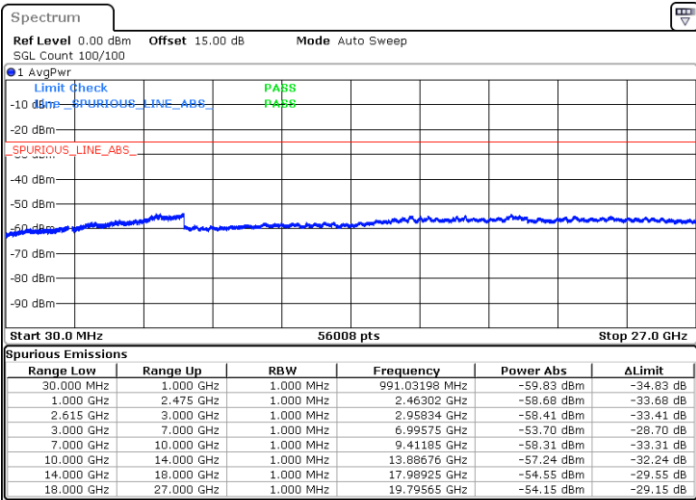

Date: 5.APR.2022 11:40:11

Middle Channel / FullIRB

N/A

Date: 5.APR.2022 11:32:03

LTE Band 7C / 10MHz+20MHz

64QAM

Highest Channel / 1RB0 and 1RB99

Highest Channel / 1RB49 and 1RB0

Date: 5.APR.2022 12:01:03

Date: 5.APR.2022 11:59:42

Highest Channel / FullIRB

N/A

Date: 5.APR.2022 12:07:50

LTE Band 7C / 15MHz+10MHz

64QAM

Lowest Channel / 1RB0 and 1RB49

Lowest Channel / 1RB74 and 1RB80

Date: 5.APR.2022 18:30:55

Date: 5.APR.2022 18:24:09

Lowest Channel / FullRB

N/A

Date: 5.APR.2022 18:32:17

LTE Band 7C / 15MHz+10MHz

64QAM