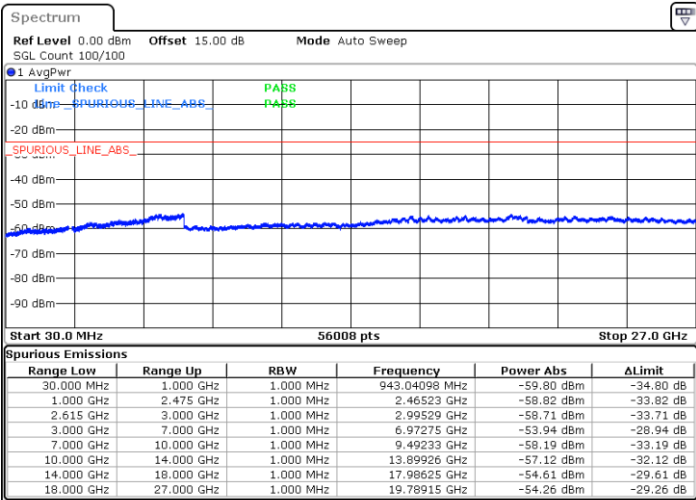

Lowest Channel / FullIRB

N/A

Date: 5.APR.2022 11:22:05

LTE Band 7C / 10MHz+20MHz

64QAM

MiddleChannel / 1RB0 and 1RB99

Middle Channel / 1RB49 and 1RB0

Date: 5.APR.2022 11:33:25

Date: 5.APR.2022 11:40:11

Middle Channel / FullIRB

N/A

Date: 5.APR.2022 11:32:03

LTE Band 7C / 10MHz+20MHz

64QAM

Highest Channel / 1RB0 and 1RB99

Highest Channel / 1RB49 and 1RB0

Date: 5.APR.2022 12:01:03

Date: 5.APR.2022 11:59:42

Highest Channel / FullIRB

N/A

Date: 5.APR.2022 12:07:50

LTE Band 7C / 15MHz+10MHz

64QAM

Lowest Channel / 1RB0 and 1RB49

Lowest Channel / 1RB74 and 1RB80

Date: 5.APR.2022 18:30:55

Date: 5.APR.2022 18:24:09

Lowest Channel / FullRB

N/A

Date: 5.APR.2022 18:32:17

LTE Band 7C / 15MHz+10MHz

64QAM