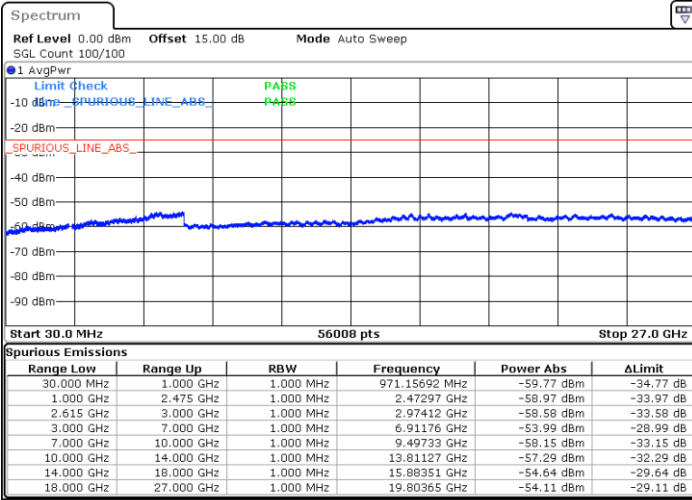

Middle Channel / 1RB0 and 1RB49

Middle Channel / 1RB74 and 1RB0

Date: 5.APR.2022 18:43:38

Date: 5.APR.2022 18:50:25

Middle Channel / FullIRB

N/A

Date: 5.APR.2022 18:42:16

LTE Band 7C / 15MHz+10MHz

64QAM

Highest Channel / 1RB0 and 1RB49

Highest Channel / 1RB74 and 1RB0

Date: 5.APR.2022 19:17:08

Date: 5.APR.2022 19:15:47

Highest Channel / FullIRB

N/A

Date: 5.APR.2022 19:23:55

LTE Band 7C / 15MHz+15MHz

64QAM

Lowest Channel / 1RB0 and 1RB74

Lowest Channel / 1RB74 and 1RB0

Date: 5.APR.2022 13:42:21

Date: 5.APR.2022 13:35:35

Lowest Channel / FullIRB

N/A