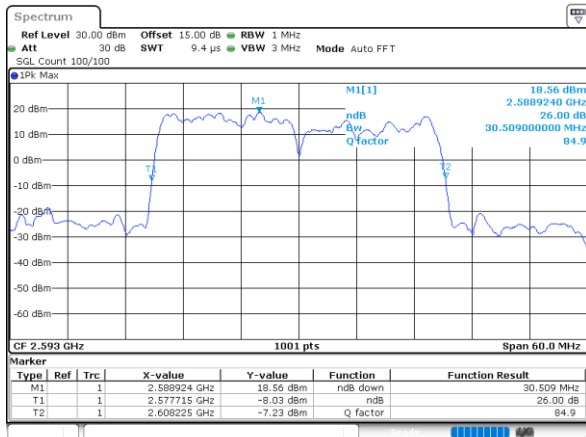

Lowest Channel / 10MHz+20MHz

Date: 4.APR.2022 22:37:40

Lowest Channel / 15MHz+10MHz

Date: 4.APR.2022 21:17:15

Middle Channel / 10MHz+20MHz

Date: 4.APR.2022 22:40:53

Middle Channel / 15MHz+10MHz

Date: 4.APR.2022 21:20:29

Highest Channel / 10MHz+20MHz

Date: 4.APR.2022 22:43:03

Highest Channel / 15MHz+10MHz

Date: 4.APR.2022 21:22:39

LTE Band 41C

QPSK

Lowest Channel / 15MHz+15MHz

Date: 5.APR.2022 01:18:31

Lowest Channel / 15MHz+20MHz

Date: 5.APR.2022 02:18:55

Middle Channel / 15MHz+15MHz

Date: 5.APR.2022 01:21:44

Middle Channel / 15MHz+20MHz

Date: 5.APR.2022 02:14:10

Highest Channel / 15MHz+15MHz

Date: 5.APR.2022 01:23:54