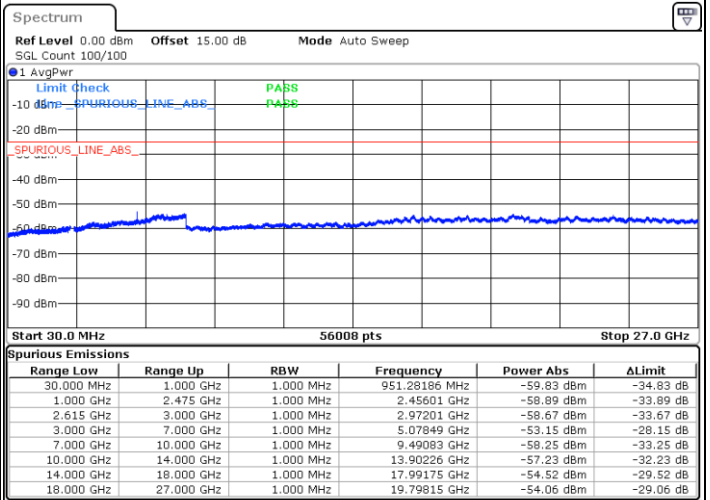

Date: 5.APR.2022 12:50:57