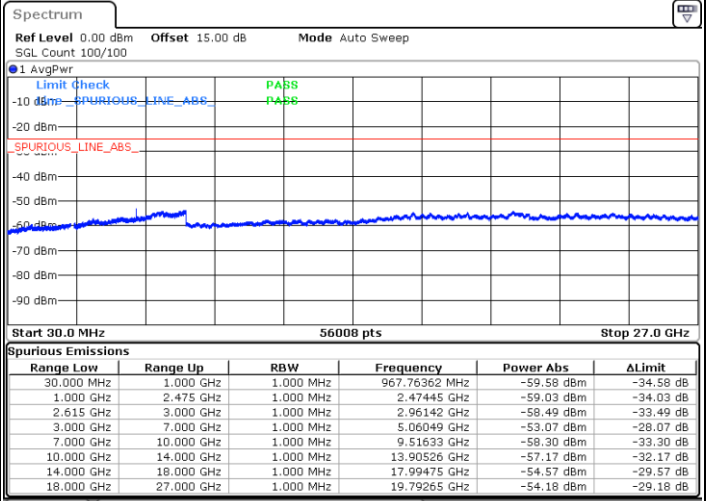

N/A

Date: 5.APR.2022 18:05:52

LTE Band 7C / 10MHz+20MHz

64QAM

Lowest Channel / 1RB0 and 1RB99

Lowest Channel / 1RB49 and 1RB0

Date: 5.APR.2022 11:20:43

Date: 5.APR.2022 11:13:56

Lowest Channel / FullIRB

N/A

Date: 5.APR.2022 11:22:05

LTE Band 7C / 10MHz+20MHz

64QAM

MiddleChannel / 1RB0 and 1RB99

Middle Channel / 1RB49 and 1RB0

Date: 5.APR.2022 11:33:25

Date: 5.APR.2022 11:40:11

Middle Channel / FullIRB

N/A

Date: 5.APR.2022 11:32:03

LTE Band 7C / 10MHz+20MHz

64QAM

Highest Channel / 1RB0 and 1RB99

Highest Channel / 1RB49 and 1RB0

Date: 5.APR.2022 12:01:03

Date: 5.APR.2022 11:59:42

Highest Channel / FullIRB

N/A

Date: 5.APR.2022 12:07:50

LTE Band 7C / 15MHz+10MHz

64QAM

Lowest Channel / 1RB0 and 1RB49