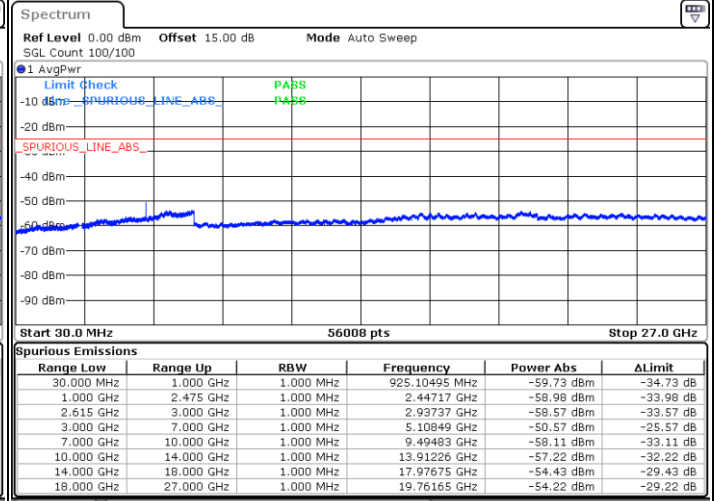

Date: 5.APR.2022 13:43:43

LTE Band 7C / 15MHz+15MHz

64QAM

Middle Channel / 1RB0 and 1RB74

Middle Channel / 1RB74 and 1RB0

Date: 5.APR.2022 13:55:04

Date: 5.APR.2022 14:01:51

Middle Channel / FullIRB

N/A

Date: 5.APR.2022 13:53:43

LTE Band 7C / 15MHz+15MHz

64QAM

Highest Channel / 1RB0 and 1RB74

Highest Channel / 1RB74 and 1RB0

Date: 5.APR.2022 14:22:45

Date: 5.APR.2022 14:21:23

Highest Channel / FullIRB

N/A

Date: 5.APR.2022 14:29:32

LTE Band 7C / 15MHz+20MHz

64QAM

Lowest Channel / 1RB0 and 1RB99

Lowest Channel / 1RB74 and 1RB0

Date: 5.APR.2022 14:53:07

Date: 5.APR.2022 14:46:21

Lowest Channel / FullRB

N/A

Date: 5.APR.2022 14:54:29

LTE Band 7C / 15MHz+20MHz

64QAM

Middle Channel / 1RB0 and 1RB9

Middle Channel / 1RB74 and 1RB0