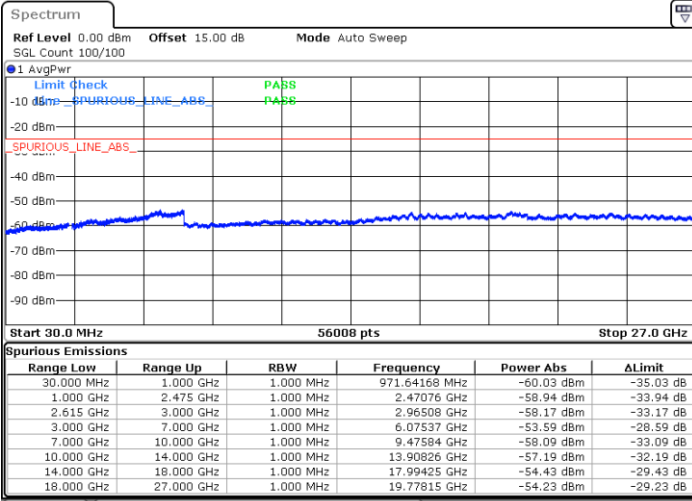

Lowest Channel / 1RB74 and 1RB80

Date: 5.APR.2022 18:30:55

Date: 5.APR.2022 18:24:09

Lowest Channel / FullRB

N/A

Date: 5.APR.2022 18:32:17

LTE Band 7C / 15MHz+10MHz

64QAM

Middle Channel / 1RB0 and 1RB49

Middle Channel / 1RB74 and 1RB0

Date: 5.APR.2022 18:43:38

Date: 5.APR.2022 18:50:25

Middle Channel / FullIRB

N/A

Date: 5.APR.2022 18:42:16

LTE Band 7C / 15MHz+10MHz

64QAM

Highest Channel / 1RB0 and 1RB49

Highest Channel / 1RB74 and 1RB0

Date: 5.APR.2022 19:17:08

Date: 5.APR.2022 19:15:47

Highest Channel / FullIRB

N/A

Date: 5.APR.2022 19:23:55

LTE Band 7C / 15MHz+15MHz

64QAM

Lowest Channel / 1RB0 and 1RB74

Lowest Channel / 1RB74 and 1RB0

Date: 5.APR.2022 13:42:21

Date: 5.APR.2022 13:35:35

Lowest Channel / FullIRB

N/A