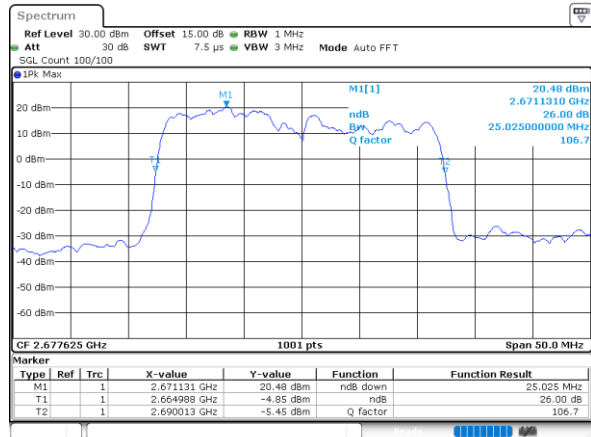

LTE Band 41C

QPSK

Lowest Channel / 5MHz+20MHz

Date: 4.APR.2022 17:00:17

Lowest Channel / 10MHz+15MHz

Date: 4.APR.2022 18:43:01

Middle Channel / 5MHz+20MHz

Date: 4.APR.2022 17:03:50

Middle Channel / 10MHz+15MHz

Date: 4.APR.2022 18:46:14

Highest Channel / 5MHz+20MHz

Date: 4.APR.2022 17:06:00

Highest Channel / 10MHz+15MHz

Date: 4.APR.2022 18:48:24

LTE Band 41C

QPSK

Lowest Channel / 10MHz+20MHz

Date: 4.APR.2022 22:37:40

Lowest Channel / 15MHz+10MHz

Date: 4.APR.2022 21:17:15

Middle Channel / 10MHz+20MHz

Date: 4.APR.2022 22:40:53

Middle Channel / 15MHz+10MHz

Date: 4.APR.2022 21:20:29