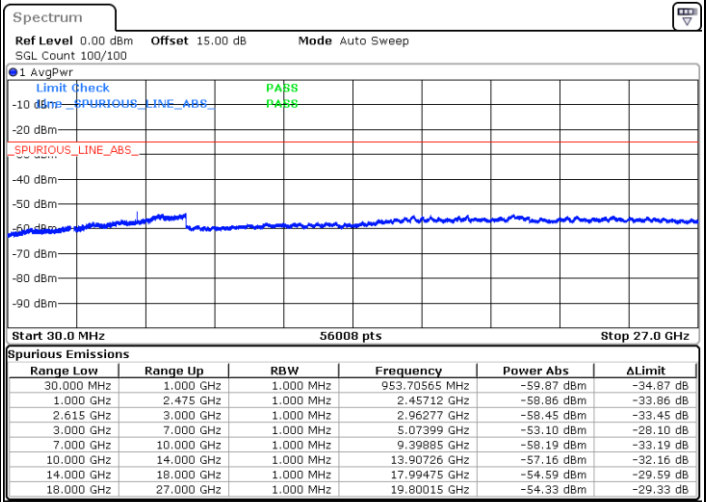

Date: 5.APR.2022 11:40:11

Middle Channel / FullIRB

N/A

Date: 5.APR.2022 11:32:03

LTE Band 7C / 10MHz+20MHz

64QAM

Highest Channel / 1RB0 and 1RB99

Highest Channel / 1RB49 and 1RB0

Date: 5.APR.2022 12:01:03

Date: 5.APR.2022 11:59:42

Highest Channel / FullIRB

N/A

Date: 5.APR.2022 12:07:50

LTE Band 7C / 15MHz+10MHz

64QAM

Lowest Channel / 1RB0 and 1RB49

Lowest Channel / 1RB74 and 1RB80

Date: 5.APR.2022 18:30:55

Date: 5.APR.2022 18:24:09

Lowest Channel / FullRB

N/A

Date: 5.APR.2022 18:32:17

LTE Band 7C / 15MHz+10MHz

64QAM

Middle Channel / 1RB0 and 1RB49

Middle Channel / 1RB74 and 1RB0

Date: 5.APR.2022 18:43:38

Date: 5.APR.2022 18:50:25

Middle Channel / FullIRB

N/A

Date: 5.APR.2022 18:42:16

LTE Band 7C / 15MHz+10MHz