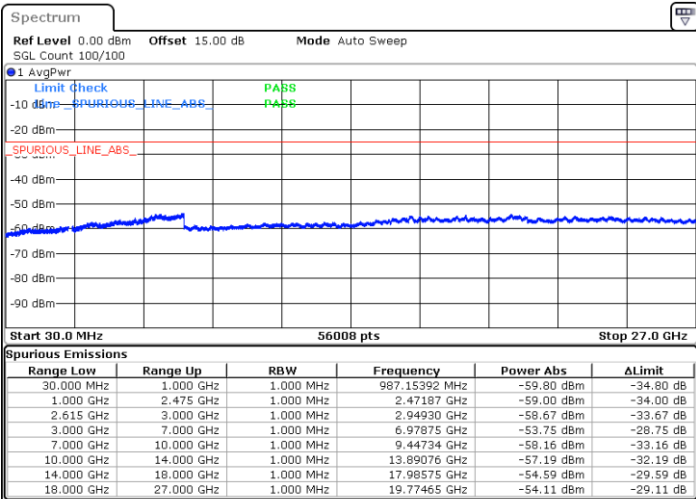

Lowest Channel / 1RB74 and 1RB80

Date: 5.APR.2022 18:30:55

Date: 5.APR.2022 18:24:09

Lowest Channel / FullRB

N/A

Date: 5.APR.2022 18:32:17

LTE Band 7C / 15MHz+10MHz

64QAM

Middle Channel / 1RB0 and 1RB49

Middle Channel / 1RB74 and 1RB0

Date: 5.APR.2022 18:43:38

Date: 5.APR.2022 18:50:25

Middle Channel / FullIRB

N/A

Date: 5.APR.2022 18:42:16

LTE Band 7C / 15MHz+10MHz

64QAM

Highest Channel / 1RB0 and 1RB49

Highest Channel / 1RB74 and 1RB0

Date: 5.APR.2022 19:17:08

Date: 5.APR.2022 19:15:47

Highest Channel / FullIRB

N/A

Date: 5.APR.2022 19:23:55

LTE Band 7C / 15MHz+15MHz

64QAM

Lowest Channel / 1RB0 and 1RB74

Lowest Channel / 1RB74 and 1RB0

Date: 5.APR.2022 13:42:21

Date: 5.APR.2022 13:35:35

Lowest Channel / FullIRB

N/A