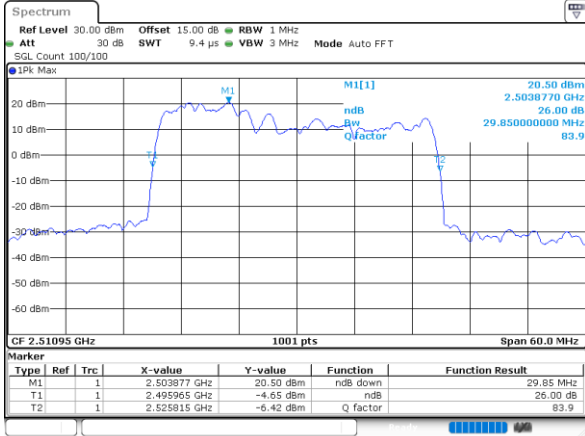

LTE Band 41C

QPSK

Lowest Channel / 5MHz+20MHz

Date: 4.APR.2022 17:00:17

Lowest Channel / 10MHz+15MHz

Date: 4.APR.2022 18:43:01

Middle Channel / 5MHz+20MHz

Date: 4.APR.2022 17:03:50

Middle Channel / 10MHz+15MHz

Date: 4.APR.2022 18:46:14

Highest Channel / 5MHz+20MHz

Date: 4.APR.2022 17:06:00

Highest Channel / 10MHz+15MHz

Date: 4.APR.2022 18:48:24

LTE Band 41C

QPSK

Lowest Channel / 10MHz+20MHz

Date: 4.APR.2022 22:37:40

Lowest Channel / 15MHz+10MHz

Date: 4.APR.2022 21:17:15

Middle Channel / 10MHz+20MHz

Date: 4.APR.2022 22:40:53

Middle Channel / 15MHz+10MHz

Date: 4.APR.2022 21:20:29

Highest Channel / 10MHz+20MHz

Date: 4.APR.2022 22:43:03

Highest Channel / 15MHz+10MHz

Date: 4.APR.2022 21:22:39

LTE Band 41C

QPSK

Lowest Channel / 15MHz+15MHz

Date: 5.APR.2022 01:18:31