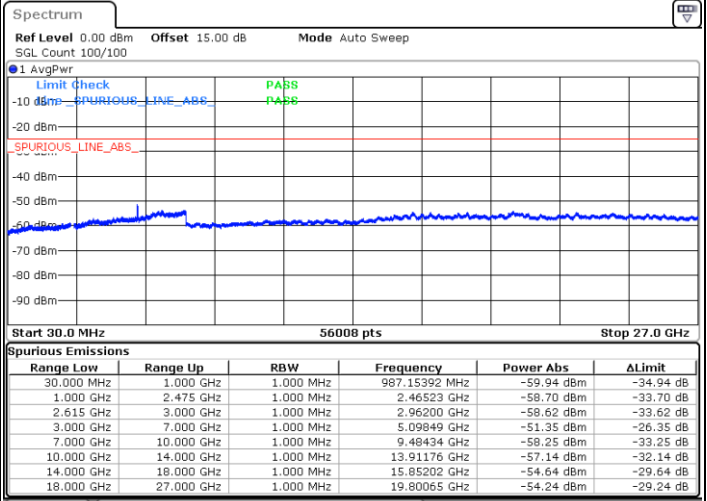

Date: 5.APR.2022 16:48:19

Highest Channel / FullIRB

N/A

Date: 5.APR.2022 16:56:28

LTE Band 7C / 20MHz+20MHz

64QAM

Lowest Channel / 1RB0 and 1RB99

Lowest Channel / 1RB99 and 1RB0

Date: 5.APR.2022 17:20:05

Date: 5.APR.2022 17:13:18

Lowest Channel / FullIRB

N/A

Date: 5.APR.2022 17:21:27

LTE Band 7C / 20MHz+20MHz

64QAM

Middle Channel / 1RB0 and 1RB9

Middle Channel / 1RB99 and 1RB0

Date: 5.APR.2022 17:32:47

Date: 5.APR.2022 17:39:33

Middle Channel / FullRB

N/A

Date: 5.APR.2022 17:31:26

LTE Band 7C / 20MHz+20MHz

64QAM

Highest Channel / 1RB0 and 1RB99

Highest Channel / 1RB99 and 1RB0

Date: 5.APR.2022 18:00:26

Date: 5.APR.2022 17:59:05

Highest Channel / FullIRB

N/A

Date: 5.APR.2022 18:07:13

LTE Band 41C