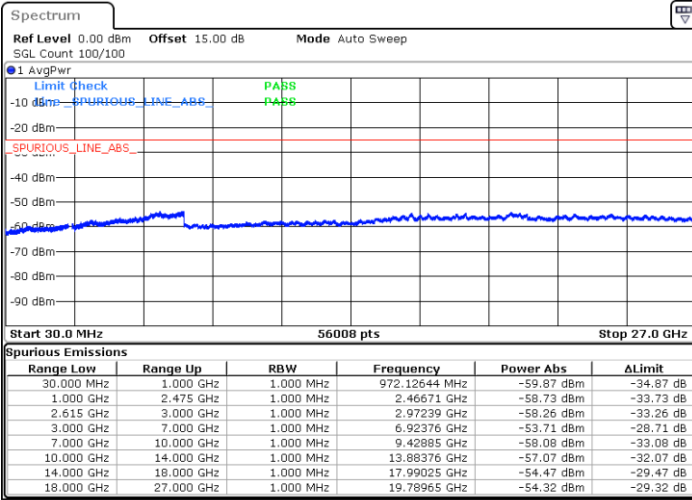

Middle Channel / 1RB99 and 1RB0

Date: 5.APR.2022 17:32:47

Date: 5.APR.2022 17:39:33

Middle Channel / FullRB

N/A

Date: 5.APR.2022 17:31:26

LTE Band 7C / 20MHz+20MHz

64QAM

Highest Channel / 1RB0 and 1RB99

Highest Channel / 1RB99 and 1RB0

Date: 5.APR.2022 18:00:26

Date: 5.APR.2022 17:59:05

Highest Channel / FullIRB

N/A

Date: 5.APR.2022 18:07:13

LTE Band 41C

26dB Bandwidth

Mode	LTE Band 41C : 26dB BW(MHz)				
QPSK					
BW	5MHz+20MHz	10MHz+15MHz	10MHz+20MHz	15MHz+10MHz	15MHz+15MHz
Lowest CH	24.83	25.18	29.85	25.18	30.63
Middle CH	24.78	25.23	29.91	25.13	30.51
Highest CH	24.88	25.03	29.97	25.23	30.57
BW	15MHz+20MHz	20MHz+5MHz	20MHz+10MHz	20MHz+15MHz	20MHz+20MHz
Lowest CH	34.97	24.83	29.97	34.97	39.80
Middle CH	34.76	24.98	30.09	34.90	39.80
Highest CH	34.83	24.98	30.03	35.11	39.80