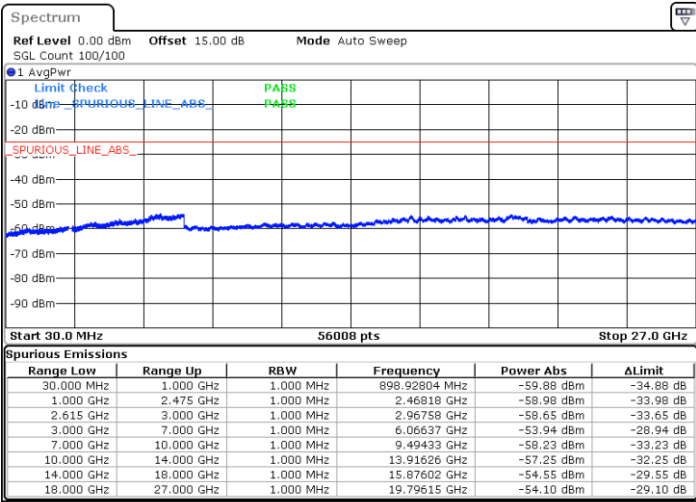

Date: 5.APR.2022 12:01:03

Date: 5.APR.2022 11:59:42

Highest Channel / FullIRB

N/A

Date: 5.APR.2022 12:07:50

LTE Band 7C / 15MHz+10MHz

64QAM

Lowest Channel / 1RB0 and 1RB49

Lowest Channel / 1RB74 and 1RB80

Date: 5.APR.2022 18:30:55

Date: 5.APR.2022 18:24:09

Lowest Channel / FullRB

N/A

Date: 5.APR.2022 18:32:17

LTE Band 7C / 15MHz+10MHz

64QAM

Middle Channel / 1RB0 and 1RB49

Middle Channel / 1RB74 and 1RB0

Date: 5.APR.2022 18:43:38

Date: 5.APR.2022 18:50:25

Middle Channel / FullIRB

N/A

Date: 5.APR.2022 18:42:16

LTE Band 7C / 15MHz+10MHz