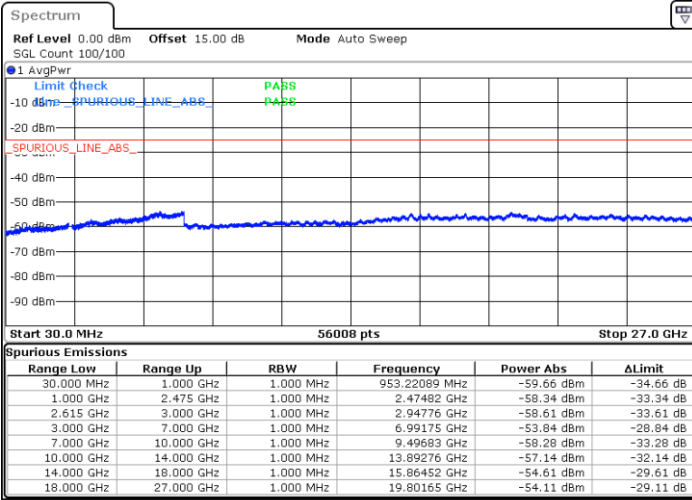

Middle Channel / FullIRB

N/A

Date: 5.APR.2022 16:15:15

LTE Band 7C / 20MHz+15MHz

64QAM

Highest Channel / 1RB0 and 1RB74

Highest Channel / 1RB99 and 1RB0

Date: 5.APR.2022 16:49:41

Date: 5.APR.2022 16:48:19

Highest Channel / FullIRB

N/A

Date: 5.APR.2022 16:56:28

LTE Band 7C / 20MHz+20MHz

64QAM

Lowest Channel / 1RB0 and 1RB99

Lowest Channel / 1RB99 and 1RB0

Date: 5.APR.2022 17:20:05

Date: 5.APR.2022 17:13:18

Lowest Channel / FullIRB

N/A

Date: 5.APR.2022 17:21:27

LTE Band 7C / 20MHz+20MHz

64QAM

Middle Channel / 1RB0 and 1RB9