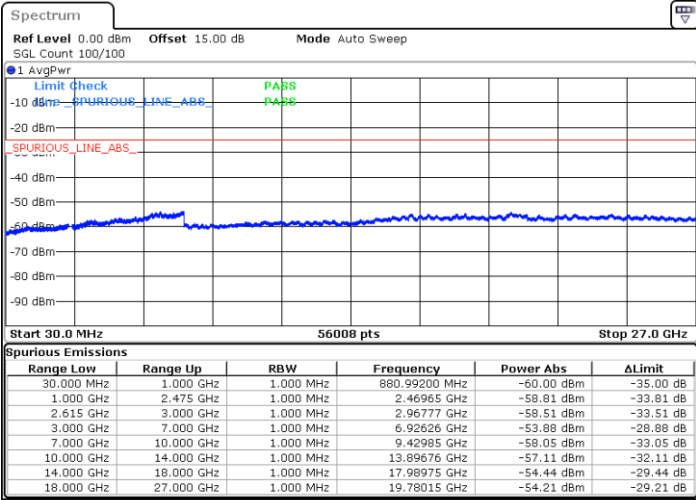

Date: 5.APR.2022 13:43:43

LTE Band 7C / 15MHz+15MHz

64QAM

Middle Channel / 1RB0 and 1RB74

Middle Channel / 1RB74 and 1RB0

Date: 5.APR.2022 13:55:04

Date: 5.APR.2022 14:01:51

Middle Channel / FullIRB

N/A

Date: 5.APR.2022 13:53:43

LTE Band 7C / 15MHz+15MHz

64QAM

Highest Channel / 1RB0 and 1RB74

Highest Channel / 1RB74 and 1RB0

Date: 5.APR.2022 14:22:45

Date: 5.APR.2022 14:21:23

Highest Channel / FullIRB

N/A

Date: 5.APR.2022 14:29:32

LTE Band 7C / 15MHz+20MHz

64QAM

Lowest Channel / 1RB0 and 1RB99

Lowest Channel / 1RB74 and 1RB0

Date: 5.APR.2022 14:53:07