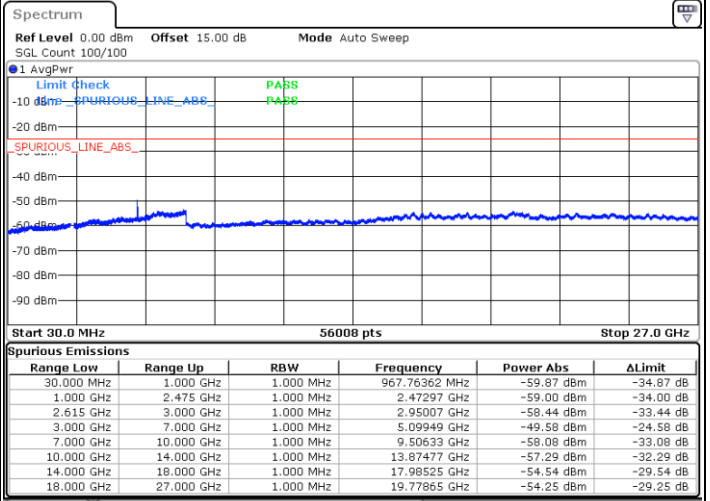

Date: 5.APR.2022 14:46:21

Lowest Channel / FullRB

N/A

Date: 5.APR.2022 14:54:29

LTE Band 7C / 15MHz+20MHz

64QAM

Middle Channel / 1RB0 and 1RB9

Middle Channel / 1RB74 and 1RB0

Date: 5.APR.2022 15:05:50

Date: 5.APR.2022 15:12:36

Middle Channel / FullRB

N/A

Date: 5.APR.2022 15:04:29

LTE Band 7C / 15MHz+20MHz

64QAM

Highest Channel / 1RB0 and 1RB99

Highest Channel / 1RB74 and 1RB0

Date: 5.APR.2022 15:33:30

Date: 5.APR.2022 15:32:08

Highest Channel / FullIRB

N/A

Date: 5.APR.2022 15:40:17

LTE Band 7C / 20MHz+10MHz

64QAM

Lowest Channel / 1RB0 and 1RB49

Lowest Channel / 1RB99 and 1RB0

Date: 5.APR.2022 12:31:28

Date: 5.APR.2022 12:24:41

Lowest Channel / FullIRB

N/A

Date: 5.APR.2022 12:32:50

LTE Band 7C / 20MHz+10MHz