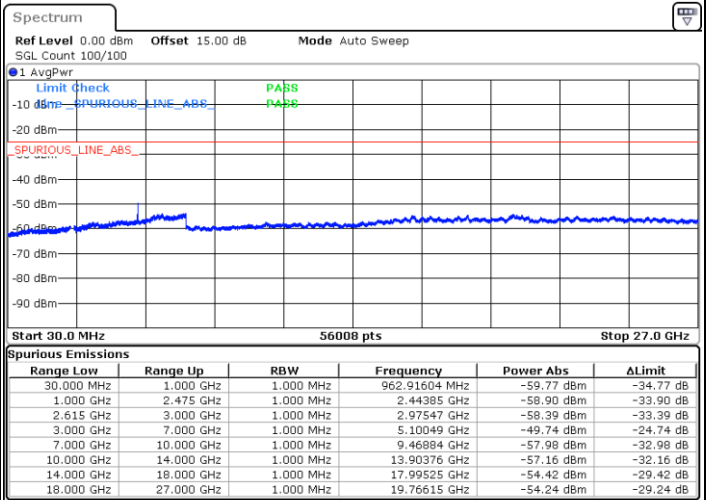

Lowest Channel / FullIRB

N/A

Date: 5.APR.2022 11:22:05

LTE Band 7C / 10MHz+20MHz

64QAM

MiddleChannel / 1RB0 and 1RB99

Middle Channel / 1RB49 and 1RB0

Date: 5.APR.2022 11:33:25

Date: 5.APR.2022 11:40:11

Middle Channel / FullIRB

N/A

Date: 5.APR.2022 11:32:03

LTE Band 7C / 10MHz+20MHz

64QAM

Highest Channel / 1RB0 and 1RB99

Highest Channel / 1RB49 and 1RB0

Date: 5.APR.2022 12:01:03

Date: 5.APR.2022 11:59:42

Highest Channel / FullIRB

N/A

Date: 5.APR.2022 12:07:50

LTE Band 7C / 15MHz+10MHz

64QAM

Lowest Channel / 1RB0 and 1RB49