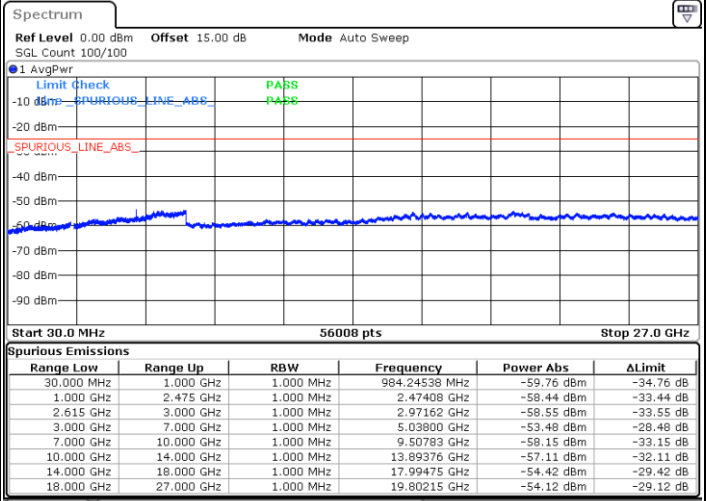

Middle Channel / FullIRB

N/A

Date: 5.APR.2022 16:15:15

LTE Band 7C / 20MHz+15MHz

64QAM

Highest Channel / 1RB0 and 1RB74

Highest Channel / 1RB99 and 1RB0

Date: 5.APR.2022 16:49:41

Date: 5.APR.2022 16:48:19

Highest Channel / FullIRB

N/A

Date: 5.APR.2022 16:56:28

LTE Band 7C / 20MHz+20MHz

64QAM

Lowest Channel / 1RB0 and 1RB99

Lowest Channel / 1RB99 and 1RB0

Date: 5.APR.2022 17:20:05

Date: 5.APR.2022 17:13:18

Lowest Channel / FullIRB

N/A

Date: 5.APR.2022 17:21:27

LTE Band 7C / 20MHz+20MHz

64QAM

Middle Channel / 1RB0 and 1RB9