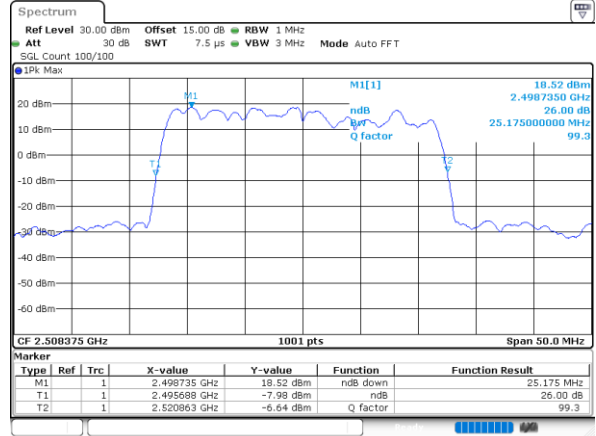

LTE Band 41C

QPSK

Lowest Channel / 5MHz+20MHz

Date: 4.APR.2022 17:00:17

Lowest Channel / 10MHz+15MHz

Date: 4.APR.2022 18:43:01

Middle Channel / 5MHz+20MHz

Date: 4.APR.2022 17:03:50

Middle Channel / 10MHz+15MHz

Date: 4.APR.2022 18:46:14

Highest Channel / 5MHz+20MHz

Date: 4.APR.2022 17:06:00

Highest Channel / 10MHz+15MHz

Date: 4.APR.2022 18:48:24

LTE Band 41C

QPSK

Lowest Channel / 10MHz+20MHz

Date: 4.APR.2022 22:37:40

Lowest Channel / 15MHz+10MHz

Date: 4.APR.2022 21:17:15

Middle Channel / 10MHz+20MHz

Date: 4.APR.2022 22:40:53

Middle Channel / 15MHz+10MHz

Date: 4.APR.2022 21:20:29

Highest Channel / 10MHz+20MHz

Date: 4.APR.2022 22:43:03

Highest Channel / 15MHz+10MHz

Date: 4.APR.2022 21:22:39

LTE Band 41C

QPSK

Lowest Channel / 15MHz+15MHz

Date: 5.APR.2022 01:18:31