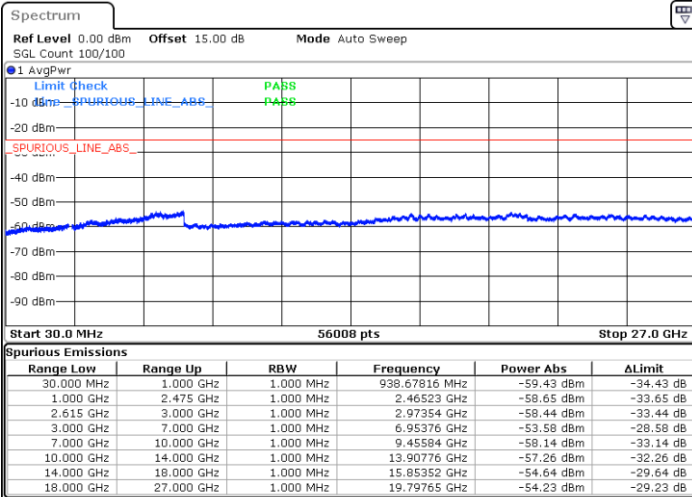

Date: 5.APR.2022 13:18:38

LTE Band 7C / 20MHz+15MHz

64QAM

Lowest Channel / 1RB0 and 1RB74

Lowest Channel / 1RB99 and 1RB0

Date: 5.APR.2022 16:03:54

Date: 5.APR.2022 15:57:08

Lowest Channel / FullIRB

N/A

Date: 5.APR.2022 16:05:16

LTE Band 7C / 20MHz+15MHz

64QAM

MiddleChannel / 1RB0 and 1RB74

Middle Channel / 1RB99 and 1RB0

Date: 5.APR.2022 16:16:36

Date: 5.APR.2022 16:23:23

Middle Channel / FullIRB

N/A

Date: 5.APR.2022 16:15:15

LTE Band 7C / 20MHz+15MHz

64QAM

Highest Channel / 1RB0 and 1RB74

Highest Channel / 1RB99 and 1RB0

Date: 5.APR.2022 16:49:41

Date: 5.APR.2022 16:48:19

Highest Channel / FullIRB

N/A

Date: 5.APR.2022 16:56:28

LTE Band 7C / 20MHz+20MHz

64QAM

Lowest Channel / 1RB0 and 1RB99

Lowest Channel / 1RB99 and 1RB0