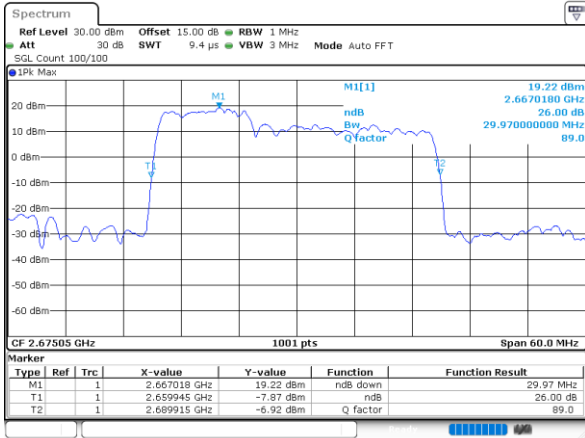

Middle Channel / 10MHz+15MHz

Date: 4.APR.2022 18:46:14

Highest Channel / 5MHz+20MHz

Date: 4.APR.2022 17:06:00

Highest Channel / 10MHz+15MHz

Date: 4.APR.2022 18:48:24

LTE Band 41C

QPSK

Lowest Channel / 10MHz+20MHz

Date: 4.APR.2022 22:37:40

Lowest Channel / 15MHz+10MHz

Date: 4.APR.2022 21:17:15

Middle Channel / 10MHz+20MHz

Date: 4.APR.2022 22:40:53

Middle Channel / 15MHz+10MHz

Date: 4.APR.2022 21:20:29

Highest Channel / 10MHz+20MHz

Date: 4.APR.2022 22:43:03

Highest Channel / 15MHz+10MHz

Date: 4.APR.2022 21:22:39

LTE Band 41C

QPSK

Lowest Channel / 15MHz+15MHz

Date: 5.APR.2022 01:18:31