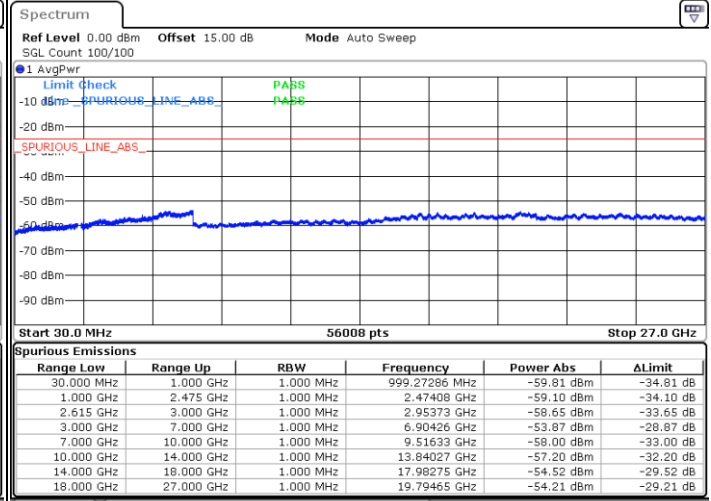

Date: 5.APR.2022 17:30:04

LTE Band 7C / 20MHz+20MHz

16QAM

Highest Channel / 1RB0 and 1RB99

Highest Channel / 1RB99 and 1RB0

Date: 5.APR.2022 18:01:48

Date: 5.APR.2022 17:57:44

Highest Channel / FullIRB

N/A

Date: 5.APR.2022 18:05:52

LTE Band 7C / 10MHz+20MHz

64QAM

Lowest Channel / 1RB0 and 1RB99

Lowest Channel / 1RB49 and 1RB0

Date: 5.APR.2022 11:20:43

Date: 5.APR.2022 11:13:56

Lowest Channel / FullIRB

N/A

Date: 5.APR.2022 11:22:05

LTE Band 7C / 10MHz+20MHz

64QAM

MiddleChannel / 1RB0 and 1RB99

Middle Channel / 1RB49 and 1RB0

Date: 5.APR.2022 11:33:25

Date: 5.APR.2022 11:40:11

Middle Channel / FullIRB

N/A

Date: 5.APR.2022 11:32:03

LTE Band 7C / 10MHz+20MHz

64QAM

Highest Channel / 1RB0 and 1RB99

Highest Channel / 1RB49 and 1RB0