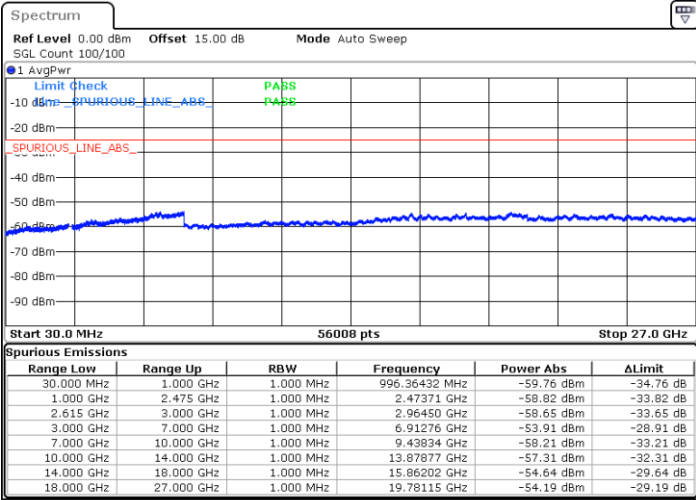

64QAM

Highest Channel / 1RB0 and 1RB49

Highest Channel / 1RB74 and 1RB0

Date: 5.APR.2022 19:17:08

Date: 5.APR.2022 19:15:47

Highest Channel / FullIRB

N/A

Date: 5.APR.2022 19:23:55

LTE Band 7C / 15MHz+15MHz

64QAM

Lowest Channel / 1RB0 and 1RB74

Lowest Channel / 1RB74 and 1RB0

Date: 5.APR.2022 13:42:21

Date: 5.APR.2022 13:35:35

Lowest Channel / FullIRB

N/A

Date: 5.APR.2022 13:43:43

LTE Band 7C / 15MHz+15MHz

64QAM

Middle Channel / 1RB0 and 1RB74

Middle Channel / 1RB74 and 1RB0

Date: 5.APR.2022 13:55:04

Date: 5.APR.2022 14:01:51

Middle Channel / FullIRB

N/A

Date: 5.APR.2022 13:53:43

LTE Band 7C / 15MHz+15MHz

64QAM

Highest Channel / 1RB0 and 1RB74

Highest Channel / 1RB74 and 1RB0

Date: 5.APR.2022 14:22:45

Date: 5.APR.2022 14:21:23