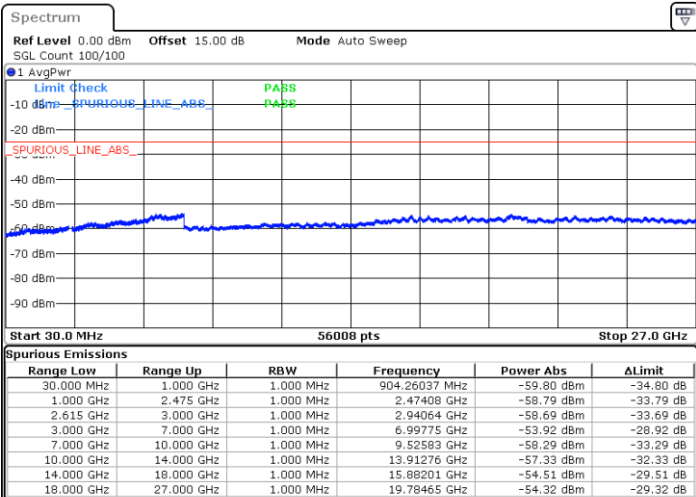

Date: 5.APR.2022 12:01:03

Date: 5.APR.2022 11:59:42

Highest Channel / FullIRB

N/A

Date: 5.APR.2022 12:07:50

LTE Band 7C / 15MHz+10MHz

64QAM

Lowest Channel / 1RB0 and 1RB49

Lowest Channel / 1RB74 and 1RB80

Date: 5.APR.2022 18:30:55

Date: 5.APR.2022 18:24:09

Lowest Channel / FullRB

N/A

Date: 5.APR.2022 18:32:17

LTE Band 7C / 15MHz+10MHz

64QAM

Middle Channel / 1RB0 and 1RB49

Middle Channel / 1RB74 and 1RB0

Date: 5.APR.2022 18:43:38

Date: 5.APR.2022 18:50:25

Middle Channel / FullIRB

N/A

Date: 5.APR.2022 18:42:16

LTE Band 7C / 15MHz+10MHz