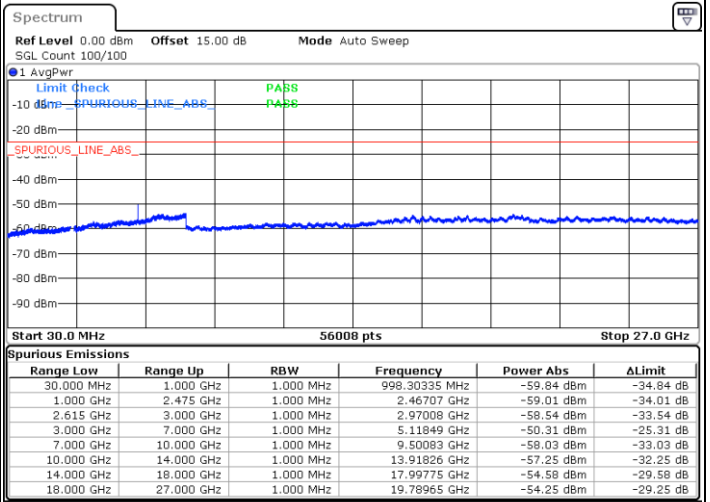

Lowest Channel / 1RB0 and 1RB49

Lowest Channel / 1RB99 and 1RB0

Date: 5.APR.2022 12:31:28

Date: 5.APR.2022 12:24:41

Lowest Channel / FullIRB

N/A

Date: 5.APR.2022 12:32:50

LTE Band 7C / 20MHz+10MHz

64QAM

Middle Channel / 1RB0 and 1RB49

Middle Channel / 1RB99 and 1RB0

Date: 5.APR.2022 12:44:11

Date: 5.APR.2022 12:50:57

Middle Channel / FullIRB

N/A

Date: 5.APR.2022 12:42:50

LTE Band 7C / 20MHz+10MHz

64QAM

Highest Channel / 1RB0 and 1RB49

Highest Channel / 1RB99 and 1RB0

Date: 5.APR.2022 13:11:51

Date: 5.APR.2022 13:10:29

Highest Channel / FullIRB

N/A

Date: 5.APR.2022 13:18:38

LTE Band 7C / 20MHz+15MHz

64QAM

Lowest Channel / 1RB0 and 1RB74

Lowest Channel / 1RB99 and 1RB0

Date: 5.APR.2022 16:03:54

Date: 5.APR.2022 15:57:08

Lowest Channel / FullIRB