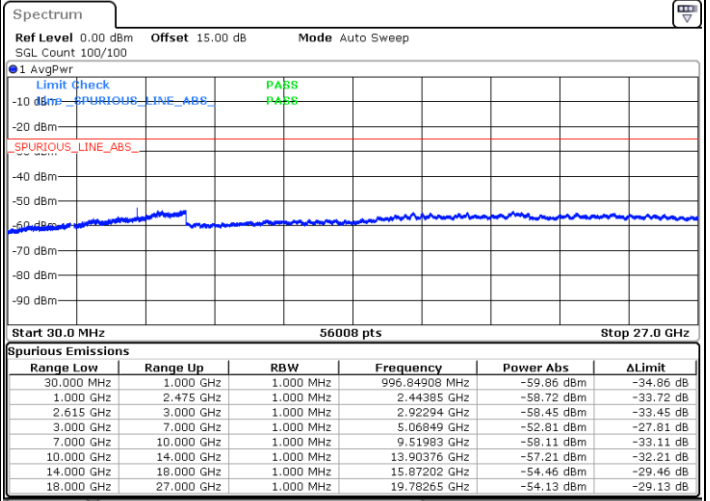

LTE Band 7C / 15MHz+15MHz

64QAM

Lowest Channel / 1RB0 and 1RB74

Lowest Channel / 1RB74 and 1RB0

Date: 5.APR.2022 13:42:21

Date: 5.APR.2022 13:35:35

Lowest Channel / FullIRB

N/A

Date: 5.APR.2022 13:43:43

LTE Band 7C / 15MHz+15MHz

64QAM

Middle Channel / 1RB0 and 1RB74

Middle Channel / 1RB74 and 1RB0

Date: 5.APR.2022 13:55:04

Date: 5.APR.2022 14:01:51

Middle Channel / FullIRB

N/A

Date: 5.APR.2022 13:53:43

LTE Band 7C / 15MHz+15MHz

64QAM

Highest Channel / 1RB0 and 1RB74

Highest Channel / 1RB74 and 1RB0

Date: 5.APR.2022 14:22:45

Date: 5.APR.2022 14:21:23

Highest Channel / FullIRB

N/A

Date: 5.APR.2022 14:29:32

LTE Band 7C / 15MHz+20MHz

64QAM

Lowest Channel / 1RB0 and 1RB99

Lowest Channel / 1RB74 and 1RB0

Date: 5.APR.2022 14:53:07