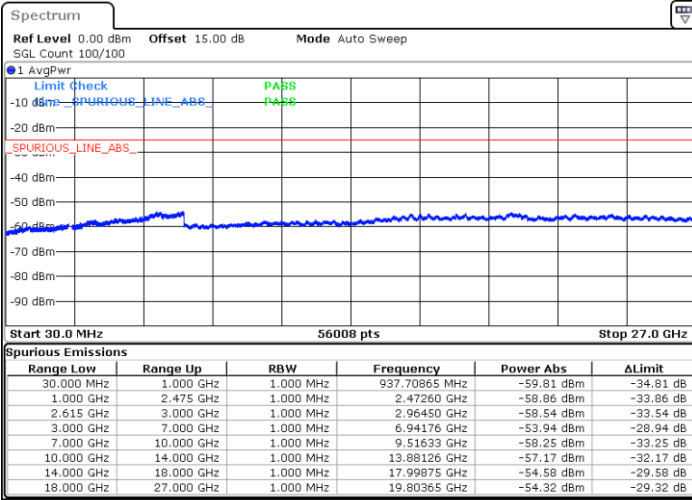

Date: 5.APR.2022 17:30:04

LTE Band 7C / 20MHz+20MHz

16QAM

Highest Channel / 1RB0 and 1RB99

Highest Channel / 1RB99 and 1RB0

Date: 5.APR.2022 18:01:48

Date: 5.APR.2022 17:57:44

Highest Channel / FullIRB

N/A

Date: 5.APR.2022 18:05:52

LTE Band 7C / 10MHz+20MHz

64QAM

Lowest Channel / 1RB0 and 1RB99

Lowest Channel / 1RB49 and 1RB0

Date: 5.APR.2022 11:20:43

Date: 5.APR.2022 11:13:56

Lowest Channel / FullIRB

N/A

Date: 5.APR.2022 11:22:05

LTE Band 7C / 10MHz+20MHz

64QAM

MiddleChannel / 1RB0 and 1RB99

Middle Channel / 1RB49 and 1RB0

Date: 5.APR.2022 11:33:25

Date: 5.APR.2022 11:40:11

Middle Channel / FullIRB

N/A

Date: 5.APR.2022 11:32:03

LTE Band 7C / 10MHz+20MHz

64QAM

Highest Channel / 1RB0 and 1RB99

Highest Channel / 1RB49 and 1RB0