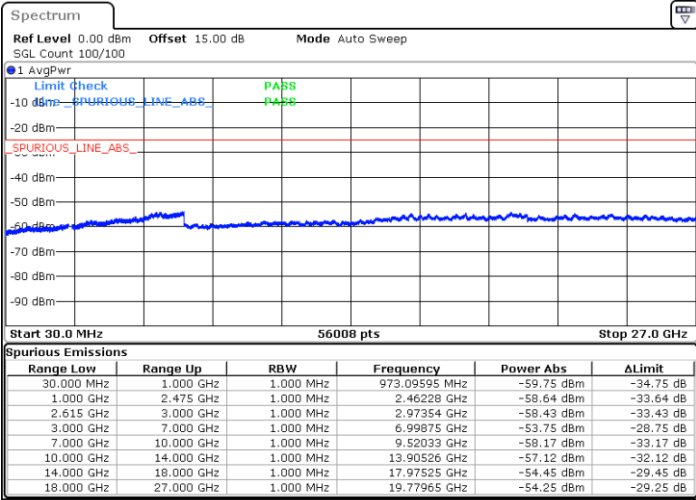

Date: 5.APR.2022 15:05:50

Date: 5.APR.2022 15:12:36

Middle Channel / FullRB

N/A

Date: 5.APR.2022 15:04:29

LTE Band 7C / 15MHz+20MHz

64QAM

Highest Channel / 1RB0 and 1RB99

Highest Channel / 1RB74 and 1RB0

Date: 5.APR.2022 15:33:30

Date: 5.APR.2022 15:32:08

Highest Channel / FullIRB

N/A

Date: 5.APR.2022 15:40:17

LTE Band 7C / 20MHz+10MHz

64QAM

Lowest Channel / 1RB0 and 1RB49

Lowest Channel / 1RB99 and 1RB0

Date: 5.APR.2022 12:31:28

Date: 5.APR.2022 12:24:41

Lowest Channel / FullIRB

N/A

Date: 5.APR.2022 12:32:50

LTE Band 7C / 20MHz+10MHz