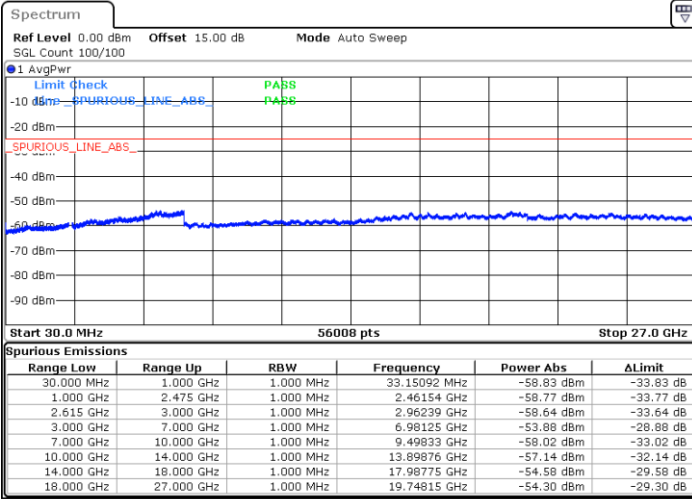

Date: 5.APR.2022 13:18:38

LTE Band 7C / 20MHz+15MHz

64QAM

Lowest Channel / 1RB0 and 1RB74

Lowest Channel / 1RB99 and 1RB0

Date: 5.APR.2022 16:03:54

Date: 5.APR.2022 15:57:08

Lowest Channel / FullIRB

N/A

Date: 5.APR.2022 16:05:16

LTE Band 7C / 20MHz+15MHz

64QAM

MiddleChannel / 1RB0 and 1RB74

Middle Channel / 1RB99 and 1RB0

Date: 5.APR.2022 16:16:36

Date: 5.APR.2022 16:23:23

Middle Channel / FullIRB

N/A

Date: 5.APR.2022 16:15:15

LTE Band 7C / 20MHz+15MHz

64QAM

Highest Channel / 1RB0 and 1RB74

Highest Channel / 1RB99 and 1RB0

Date: 5.APR.2022 16:49:41

Date: 5.APR.2022 16:48:19

Highest Channel / FullIRB

N/A

Date: 5.APR.2022 16:56:28

LTE Band 7C / 20MHz+20MHz

64QAM

Lowest Channel / 1RB0 and 1RB99

Lowest Channel / 1RB99 and 1RB0