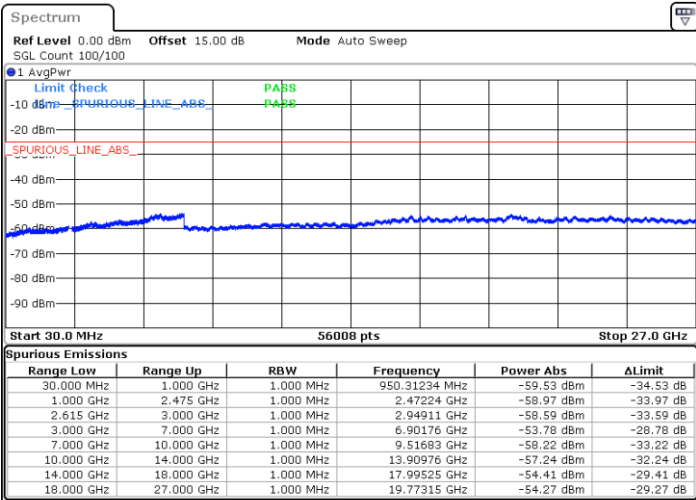

LTE Band 7C / 20MHz+10MHz

64QAM

Middle Channel / 1RB0 and 1RB49

Middle Channel / 1RB99 and 1RB0

Date: 5.APR.2022 12:44:11