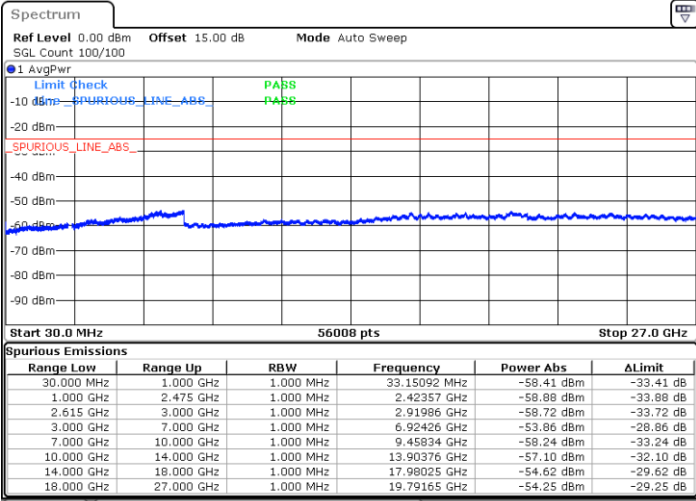

N/A

Date: 5.APR.2022 13:53:43

LTE Band 7C / 15MHz+15MHz

64QAM

Highest Channel / 1RB0 and 1RB74

Highest Channel / 1RB74 and 1RB0

Date: 5.APR.2022 14:22:45

Date: 5.APR.2022 14:21:23

Highest Channel / FullIRB

N/A

Date: 5.APR.2022 14:29:32

LTE Band 7C / 15MHz+20MHz

64QAM

Lowest Channel / 1RB0 and 1RB99

Lowest Channel / 1RB74 and 1RB0

Date: 5.APR.2022 14:53:07

Date: 5.APR.2022 14:46:21

Lowest Channel / FullRB

N/A

Date: 5.APR.2022 14:54:29

LTE Band 7C / 15MHz+20MHz

64QAM

Middle Channel / 1RB0 and 1RB9

Middle Channel / 1RB74 and 1RB0