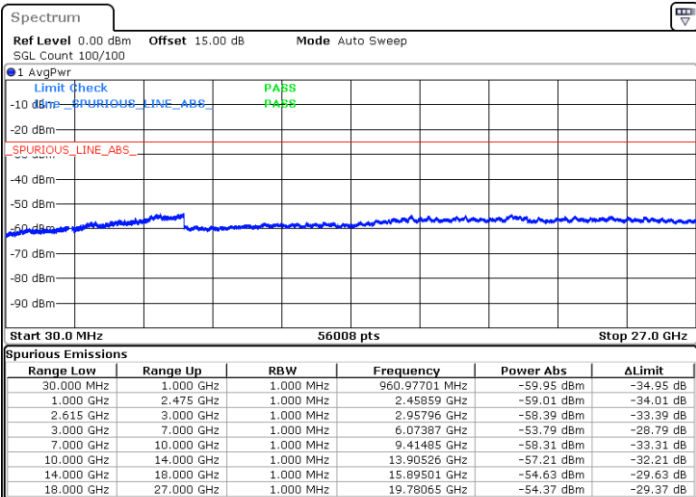

Lowest Channel / FullIRB

N/A

Date: 5.APR.2022 11:22:05

LTE Band 7C / 10MHz+20MHz

64QAM

MiddleChannel / 1RB0 and 1RB99

Middle Channel / 1RB49 and 1RB0

Date: 5.APR.2022 11:33:25

Date: 5.APR.2022 11:40:11

Middle Channel / FullIRB

N/A

Date: 5.APR.2022 11:32:03

LTE Band 7C / 10MHz+20MHz

64QAM

Highest Channel / 1RB0 and 1RB99

Highest Channel / 1RB49 and 1RB0

Date: 5.APR.2022 12:01:03

Date: 5.APR.2022 11:59:42

Highest Channel / FullIRB

N/A

Date: 5.APR.2022 12:07:50

LTE Band 7C / 15MHz+10MHz

64QAM

Lowest Channel / 1RB0 and 1RB49