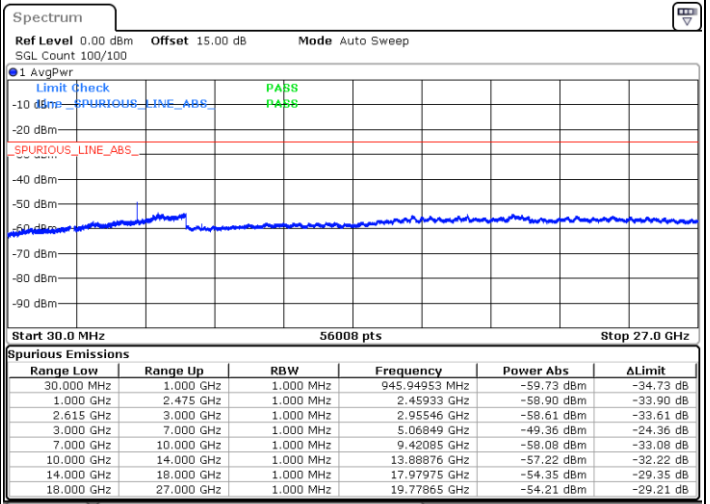

LTE Band 7C / 20MHz+20MHz

16QAM

Middle Channel / 1RB0 and 1RB99

Middle Channel / 1RB99 and 1RB0

Date: 5.APR.2022 17:34:08

Date: 5.APR.2022 17:38:12

Middle Channel / FullRB

N/A

Date: 5.APR.2022 17:30:04

LTE Band 7C / 20MHz+20MHz

16QAM

Highest Channel / 1RB0 and 1RB99

Highest Channel / 1RB99 and 1RB0

Date: 5.APR.2022 18:01:48

Date: 5.APR.2022 17:57:44

Highest Channel / FullIRB

N/A

Date: 5.APR.2022 18:05:52

LTE Band 7C / 10MHz+20MHz

64QAM

Lowest Channel / 1RB0 and 1RB99

Lowest Channel / 1RB49 and 1RB0

Date: 5.APR.2022 11:20:43

Date: 5.APR.2022 11:13:56