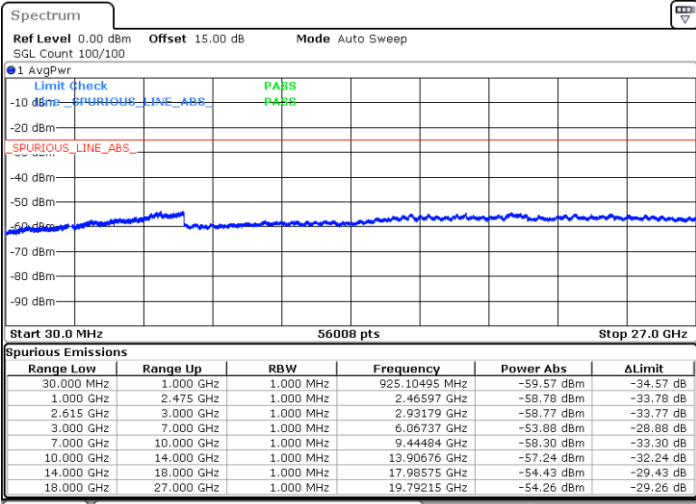

LTE Band 7C / 20MHz+20MHz

16QAM

Middle Channel / 1RB0 and 1RB99

Middle Channel / 1RB99 and 1RB0

Date: 5.APR.2022 17:34:08

Date: 5.APR.2022 17:38:12

Middle Channel / FullRB

N/A

Date: 5.APR.2022 17:30:04

LTE Band 7C / 20MHz+20MHz

16QAM

Highest Channel / 1RB0 and 1RB99

Highest Channel / 1RB99 and 1RB0

Date: 5.APR.2022 18:01:48

Date: 5.APR.2022 17:57:44

Highest Channel / FullIRB