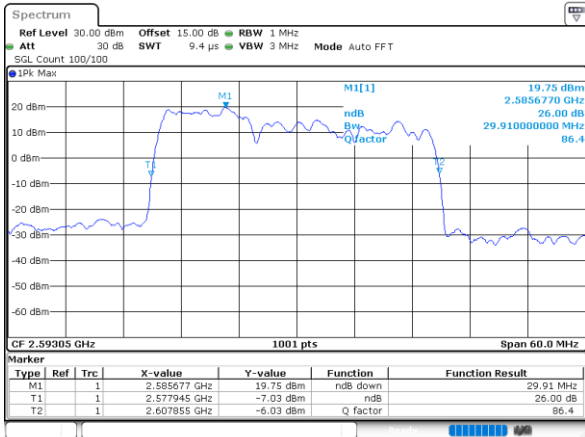

Middle Channel / 10MHz+15MHz

Date: 4.APR.2022 18:46:14

Highest Channel / 5MHz+20MHz

Date: 4.APR.2022 17:06:00

Highest Channel / 10MHz+15MHz

Date: 4.APR.2022 18:48:24

LTE Band 41C

QPSK

Lowest Channel / 10MHz+20MHz

Date: 4.APR.2022 22:37:40

Lowest Channel / 15MHz+10MHz

Date: 4.APR.2022 21:17:15

Middle Channel / 10MHz+20MHz

Date: 4.APR.2022 22:40:53

Middle Channel / 15MHz+10MHz

Date: 4.APR.2022 21:20:29

Highest Channel / 10MHz+20MHz

Date: 4.APR.2022 22:43:03

Highest Channel / 15MHz+10MHz

Date: 4.APR.2022 21:22:39

LTE Band 41C

QPSK

Lowest Channel / 15MHz+15MHz

Date: 5.APR.2022 01:18:31