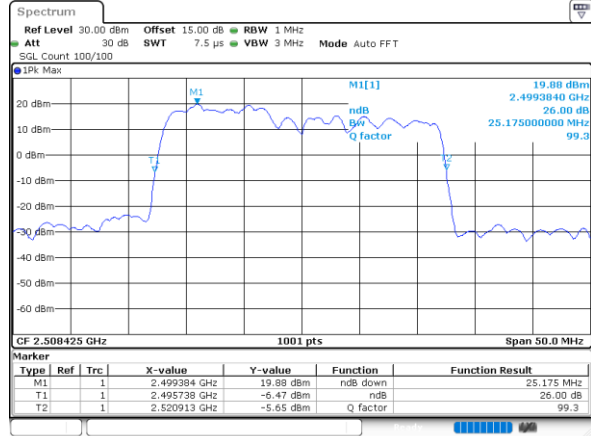

LTE Band 41C

QPSK

Lowest Channel / 5MHz+20MHz

Date: 4.APR.2022 17:00:17

Lowest Channel / 10MHz+15MHz

Date: 4.APR.2022 18:43:01

Middle Channel / 5MHz+20MHz

Date: 4.APR.2022 17:03:50

Middle Channel / 10MHz+15MHz

Date: 4.APR.2022 18:46:14

Highest Channel / 5MHz+20MHz

Date: 4.APR.2022 17:06:00

Highest Channel / 10MHz+15MHz

Date: 4.APR.2022 18:48:24

LTE Band 41C

QPSK