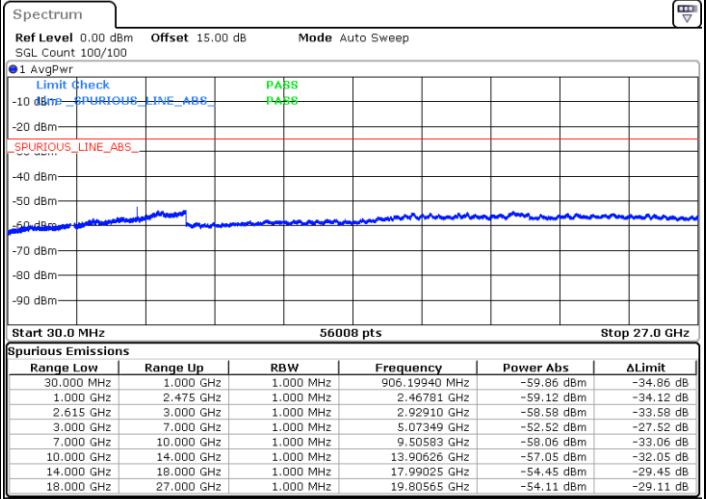

Date: 5.APR.2022 13:18:38

LTE Band 7C / 20MHz+15MHz

64QAM

Lowest Channel / 1RB0 and 1RB74

Lowest Channel / 1RB99 and 1RB0

Date: 5.APR.2022 16:03:54

Date: 5.APR.2022 15:57:08

Lowest Channel / FullIRB

N/A

Date: 5.APR.2022 16:05:16

LTE Band 7C / 20MHz+15MHz

64QAM

MiddleChannel / 1RB0 and 1RB74

Middle Channel / 1RB99 and 1RB0

Date: 5.APR.2022 16:16:36

Date: 5.APR.2022 16:23:23

Middle Channel / FullIRB

N/A

Date: 5.APR.2022 16:15:15

LTE Band 7C / 20MHz+15MHz

64QAM

Highest Channel / 1RB0 and 1RB74

Highest Channel / 1RB99 and 1RB0

Date: 5.APR.2022 16:49:41

Date: 5.APR.2022 16:48:19

Highest Channel / FullIRB

N/A

Date: 5.APR.2022 16:56:28

LTE Band 7C / 20MHz+20MHz

64QAM

Lowest Channel / 1RB0 and 1RB99

Lowest Channel / 1RB99 and 1RB0