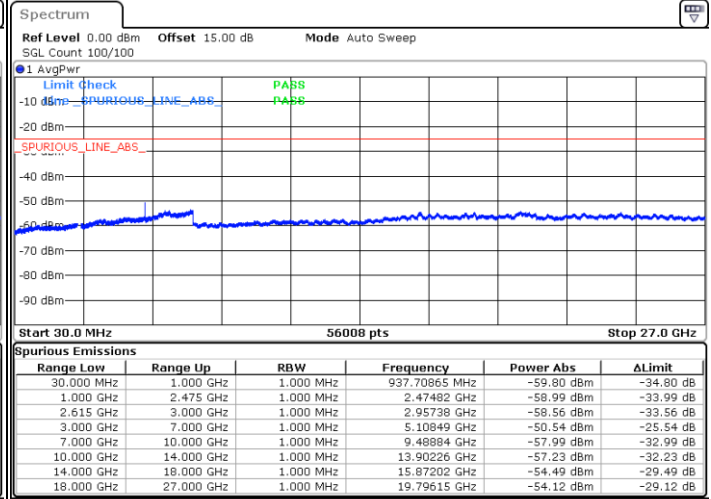

N/A

Date: 5.APR.2022 16:05:16

LTE Band 7C / 20MHz+15MHz

64QAM

MiddleChannel / 1RB0 and 1RB74

Middle Channel / 1RB99 and 1RB0

Date: 5.APR.2022 16:16:36

Date: 5.APR.2022 16:23:23

Middle Channel / FullIRB

N/A

Date: 5.APR.2022 16:15:15

LTE Band 7C / 20MHz+15MHz

64QAM

Highest Channel / 1RB0 and 1RB74

Highest Channel / 1RB99 and 1RB0

Date: 5.APR.2022 16:49:41

Date: 5.APR.2022 16:48:19

Highest Channel / FullIRB

N/A

Date: 5.APR.2022 16:56:28

LTE Band 7C / 20MHz+20MHz

64QAM

Lowest Channel / 1RB0 and 1RB99

Lowest Channel / 1RB99 and 1RB0