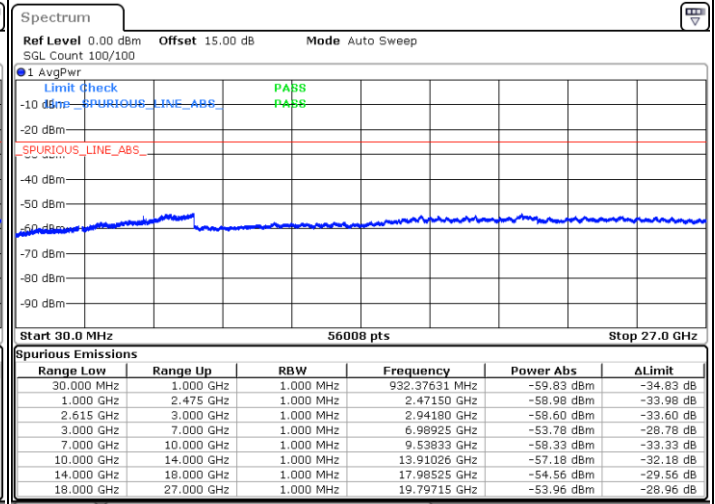

LTE Band 7C / 15MHz+15MHz

64QAM

Lowest Channel / 1RB0 and 1RB74

Lowest Channel / 1RB74 and 1RB0

Date: 5.APR.2022 13:42:21

Date: 5.APR.2022 13:35:35

Lowest Channel / FullIRB

N/A

Date: 5.APR.2022 13:43:43

LTE Band 7C / 15MHz+15MHz

64QAM

Middle Channel / 1RB0 and 1RB74

Middle Channel / 1RB74 and 1RB0

Date: 5.APR.2022 13:55:04

Date: 5.APR.2022 14:01:51

Middle Channel / FullIRB