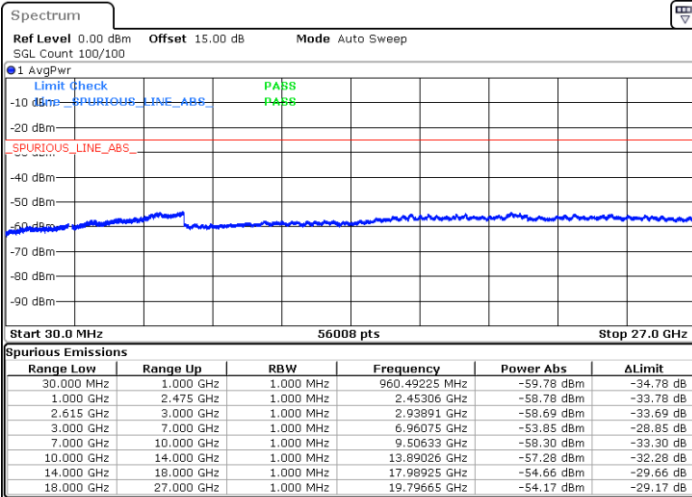

N/A

Date: 5.APR.2022 18:05:52

LTE Band 7C / 10MHz+20MHz

64QAM

Lowest Channel / 1RB0 and 1RB99

Lowest Channel / 1RB49 and 1RB0

Date: 5.APR.2022 11:20:43

Date: 5.APR.2022 11:13:56

Lowest Channel / FullIRB

N/A

Date: 5.APR.2022 11:22:05

LTE Band 7C / 10MHz+20MHz

64QAM

MiddleChannel / 1RB0 and 1RB99

Middle Channel / 1RB49 and 1RB0

Date: 5.APR.2022 11:33:25

Date: 5.APR.2022 11:40:11

Middle Channel / FullIRB

N/A

Date: 5.APR.2022 11:32:03

LTE Band 7C / 10MHz+20MHz

64QAM

Highest Channel / 1RB0 and 1RB99

Highest Channel / 1RB49 and 1RB0

Date: 5.APR.2022 12:01:03

Date: 5.APR.2022 11:59:42

Highest Channel / FullIRB

N/A

Date: 5.APR.2022 12:07:50

LTE Band 7C / 15MHz+10MHz

64QAM

Lowest Channel / 1RB0 and 1RB49