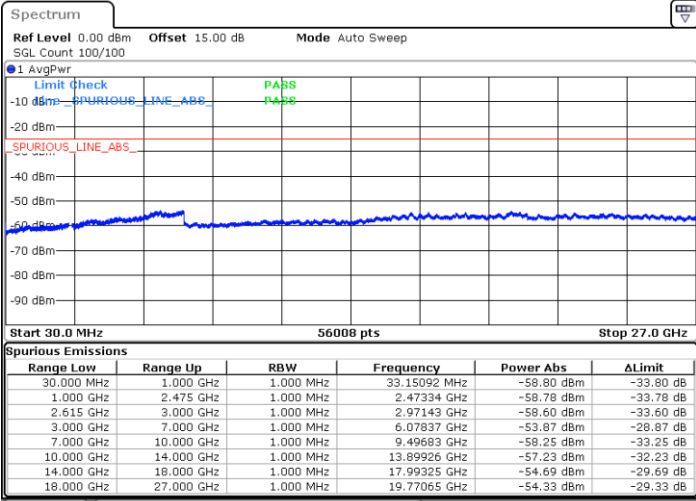

Date: 5.APR.2022 14:46:21

Lowest Channel / FullRB

N/A

Date: 5.APR.2022 14:54:29

LTE Band 7C / 15MHz+20MHz

64QAM

Middle Channel / 1RB0 and 1RB9

Middle Channel / 1RB74 and 1RB0

Date: 5.APR.2022 15:05:50

Date: 5.APR.2022 15:12:36

Middle Channel / FullRB

N/A

Date: 5.APR.2022 15:04:29

LTE Band 7C / 15MHz+20MHz

64QAM

Highest Channel / 1RB0 and 1RB99

Highest Channel / 1RB74 and 1RB0

Date: 5.APR.2022 15:33:30

Date: 5.APR.2022 15:32:08

Highest Channel / FullIRB

N/A

Date: 5.APR.2022 15:40:17

LTE Band 7C / 20MHz+10MHz

64QAM

Lowest Channel / 1RB0 and 1RB49

Lowest Channel / 1RB99 and 1RB0

Date: 5.APR.2022 12:31:28

Date: 5.APR.2022 12:24:41

Lowest Channel / FullIRB

N/A

Date: 5.APR.2022 12:32:50

LTE Band 7C / 20MHz+10MHz