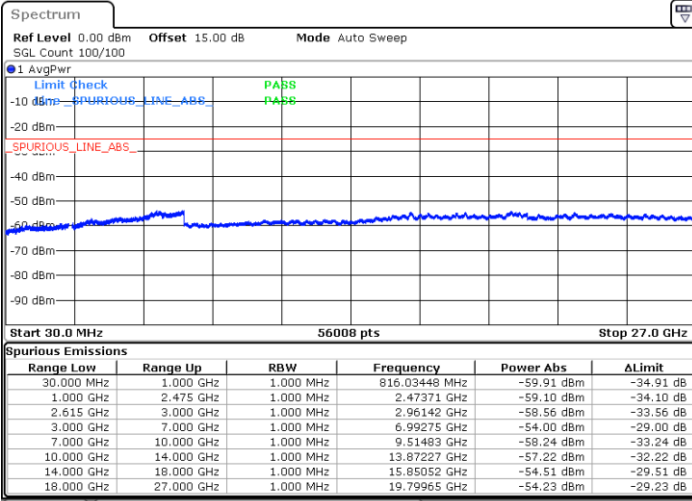

N/A

Date: 5.APR.2022 18:05:52

LTE Band 7C / 10MHz+20MHz

64QAM

Lowest Channel / 1RB0 and 1RB99

Lowest Channel / 1RB49 and 1RB0

Date: 5.APR.2022 11:20:43

Date: 5.APR.2022 11:13:56

Lowest Channel / FullIRB

N/A

Date: 5.APR.2022 11:22:05

LTE Band 7C / 10MHz+20MHz

64QAM

MiddleChannel / 1RB0 and 1RB99

Middle Channel / 1RB49 and 1RB0

Date: 5.APR.2022 11:33:25

Date: 5.APR.2022 11:40:11

Middle Channel / FullIRB

N/A

Date: 5.APR.2022 11:32:03

LTE Band 7C / 10MHz+20MHz

64QAM

Highest Channel / 1RB0 and 1RB99

Highest Channel / 1RB49 and 1RB0

Date: 5.APR.2022 12:01:03

Date: 5.APR.2022 11:59:42

Highest Channel / FullIRB

N/A

Date: 5.APR.2022 12:07:50

LTE Band 7C / 15MHz+10MHz

64QAM

Lowest Channel / 1RB0 and 1RB49