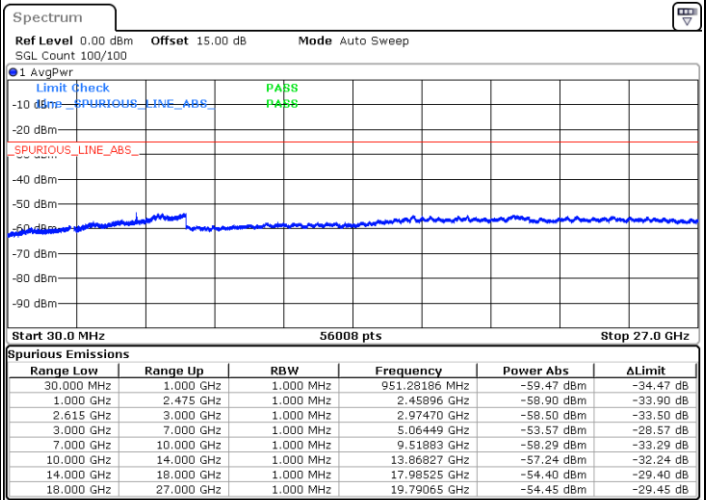

Highest Channel / FullIRB

N/A

Date: 5.APR.2022 14:29:32

LTE Band 7C / 15MHz+20MHz

64QAM

Lowest Channel / 1RB0 and 1RB99

Lowest Channel / 1RB74 and 1RB0

Date: 5.APR.2022 14:53:07

Date: 5.APR.2022 14:46:21

Lowest Channel / FullRB

N/A

Date: 5.APR.2022 14:54:29

LTE Band 7C / 15MHz+20MHz

64QAM

Middle Channel / 1RB0 and 1RB9

Middle Channel / 1RB74 and 1RB0

Date: 5.APR.2022 15:05:50

Date: 5.APR.2022 15:12:36

Middle Channel / FullRB

N/A

Date: 5.APR.2022 15:04:29

LTE Band 7C / 15MHz+20MHz

64QAM

Highest Channel / 1RB0 and 1RB99

Highest Channel / 1RB74 and 1RB0

Date: 5.APR.2022 15:33:30

Date: 5.APR.2022 15:32:08

Highest Channel / FullIRB

N/A

Date: 5.APR.2022 15:40:17

LTE Band 7C / 20MHz+10MHz

64QAM