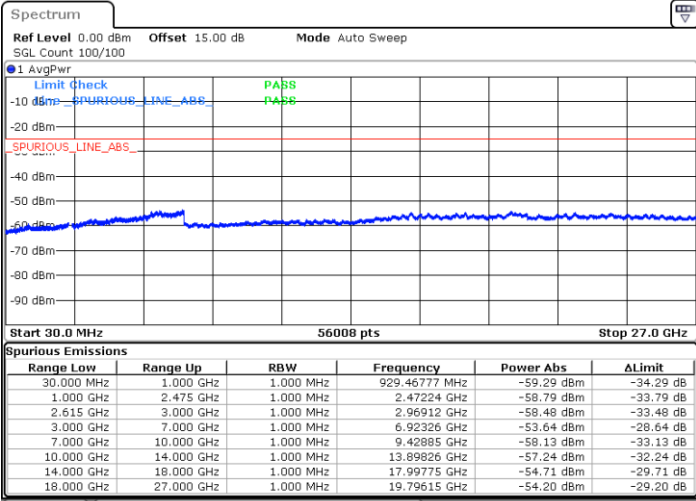

Date: 5.APR.2022 13:43:43

LTE Band 7C / 15MHz+15MHz

64QAM

Middle Channel / 1RB0 and 1RB74

Middle Channel / 1RB74 and 1RB0

Date: 5.APR.2022 13:55:04

Date: 5.APR.2022 14:01:51

Middle Channel / FullIRB

N/A

Date: 5.APR.2022 13:53:43

LTE Band 7C / 15MHz+15MHz

64QAM

Highest Channel / 1RB0 and 1RB74

Highest Channel / 1RB74 and 1RB0

Date: 5.APR.2022 14:22:45

Date: 5.APR.2022 14:21:23

Highest Channel / FullIRB

N/A

Date: 5.APR.2022 14:29:32

LTE Band 7C / 15MHz+20MHz

64QAM

Lowest Channel / 1RB0 and 1RB99

Lowest Channel / 1RB74 and 1RB0

Date: 5.APR.2022 14:53:07