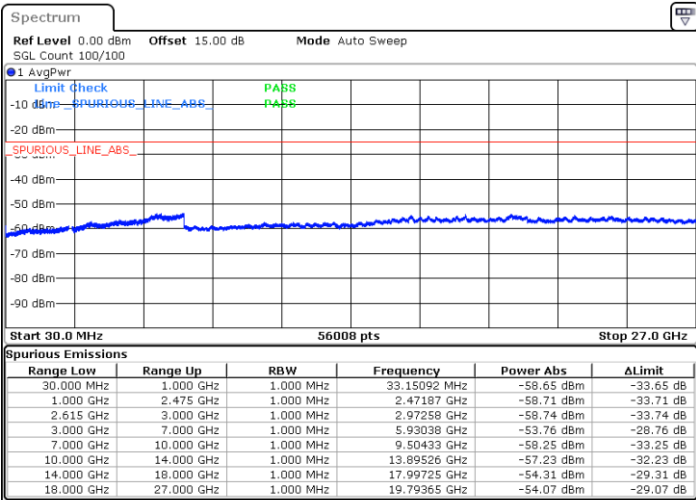

Highest Channel / FullIRB

N/A

Date: 5.APR.2022 14:29:32

LTE Band 7C / 15MHz+20MHz

64QAM

Lowest Channel / 1RB0 and 1RB99

Lowest Channel / 1RB74 and 1RB0

Date: 5.APR.2022 14:53:07

Date: 5.APR.2022 14:46:21

Lowest Channel / FullRB

N/A

Date: 5.APR.2022 14:54:29

LTE Band 7C / 15MHz+20MHz

64QAM

Middle Channel / 1RB0 and 1RB9

Middle Channel / 1RB74 and 1RB0

Date: 5.APR.2022 15:05:50

Date: 5.APR.2022 15:12:36

Middle Channel / FullRB

N/A

Date: 5.APR.2022 15:04:29

LTE Band 7C / 15MHz+20MHz

64QAM

Highest Channel / 1RB0 and 1RB99

Highest Channel / 1RB74 and 1RB0

Date: 5.APR.2022 15:33:30

Date: 5.APR.2022 15:32:08

Highest Channel / FullIRB

N/A

Date: 5.APR.2022 15:40:17

LTE Band 7C / 20MHz+10MHz

64QAM