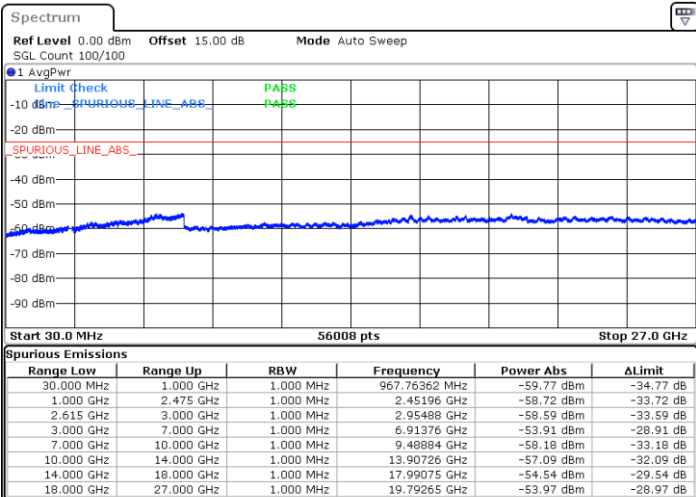

LTE Band 7C / 20MHz+10MHz

64QAM

Highest Channel / 1RB0 and 1RB49

Highest Channel / 1RB99 and 1RB0

Date: 5.APR.2022 13:11:51

Date: 5.APR.2022 13:10:29

Highest Channel / FullIRB

N/A

Date: 5.APR.2022 13:18:38

LTE Band 7C / 20MHz+15MHz

64QAM

Lowest Channel / 1RB0 and 1RB74

Lowest Channel / 1RB99 and 1RB0

Date: 5.APR.2022 16:03:54

Date: 5.APR.2022 15:57:08

Lowest Channel / FullIRB

N/A

Date: 5.APR.2022 16:05:16

LTE Band 7C / 20MHz+15MHz

64QAM

MiddleChannel / 1RB0 and 1RB74

Middle Channel / 1RB99 and 1RB0

Date: 5.APR.2022 16:16:36

Date: 5.APR.2022 16:23:23

Middle Channel / FullIRB

N/A

Date: 5.APR.2022 16:15:15

LTE Band 7C / 20MHz+15MHz

64QAM

Highest Channel / 1RB0 and 1RB74

Highest Channel / 1RB99 and 1RB0

Date: 5.APR.2022 16:49:41