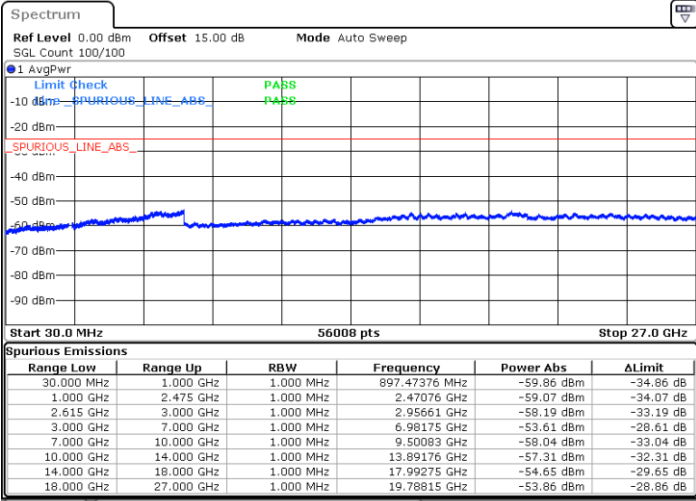

LTE Band 7C / 15MHz+15MHz

64QAM

Lowest Channel / 1RB0 and 1RB74

Lowest Channel / 1RB74 and 1RB0

Date: 5.APR.2022 13:42:21

Date: 5.APR.2022 13:35:35

Lowest Channel / FullIRB

N/A

Date: 5.APR.2022 13:43:43

LTE Band 7C / 15MHz+15MHz

64QAM

Middle Channel / 1RB0 and 1RB74

Middle Channel / 1RB74 and 1RB0

Date: 5.APR.2022 13:55:04

Date: 5.APR.2022 14:01:51

Middle Channel / FullIRB

N/A

Date: 5.APR.2022 13:53:43

LTE Band 7C / 15MHz+15MHz

64QAM

Highest Channel / 1RB0 and 1RB74

Highest Channel / 1RB74 and 1RB0

Date: 5.APR.2022 14:22:45

Date: 5.APR.2022 14:21:23

Highest Channel / FullIRB

N/A

Date: 5.APR.2022 14:29:32

LTE Band 7C / 15MHz+20MHz

64QAM

Lowest Channel / 1RB0 and 1RB99

Lowest Channel / 1RB74 and 1RB0

Date: 5.APR.2022 14:53:07