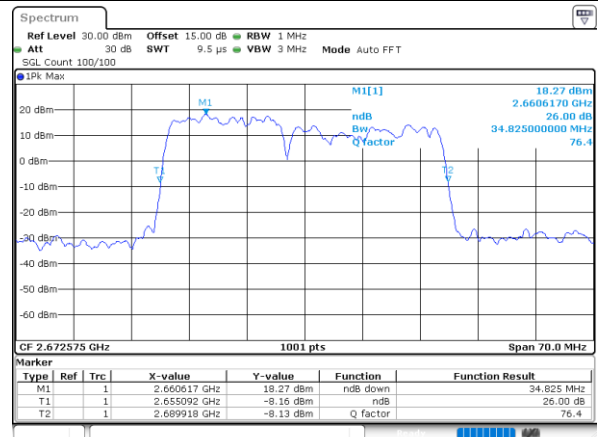

Highest Channel / 10MHz+20MHz

Date: 4.APR.2022 22:43:03

Highest Channel / 15MHz+10MHz

Date: 4.APR.2022 21:22:39

LTE Band 41C

QPSK

Lowest Channel / 15MHz+15MHz

Date: 5.APR.2022 01:18:31

Lowest Channel / 15MHz+20MHz

Date: 5.APR.2022 02:18:55

Middle Channel / 15MHz+15MHz

Date: 5.APR.2022 01:21:44

Middle Channel / 15MHz+20MHz

Date: 5.APR.2022 02:14:10

Highest Channel / 15MHz+15MHz

Date: 5.APR.2022 01:23:54

Highest Channel / 15MHz+20MHz

Date: 5.APR.2022 02:14:20