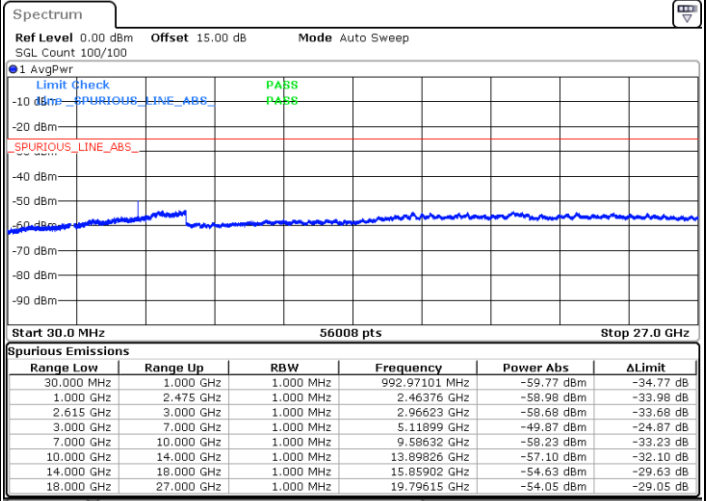

Lowest Channel / 1RB74 and 1RB80

Date: 5.APR.2022 18:30:55

Date: 5.APR.2022 18:24:09

Lowest Channel / FullRB

N/A

Date: 5.APR.2022 18:32:17

LTE Band 7C / 15MHz+10MHz

64QAM

Middle Channel / 1RB0 and 1RB49

Middle Channel / 1RB74 and 1RB0

Date: 5.APR.2022 18:43:38

Date: 5.APR.2022 18:50:25

Middle Channel / FullIRB

N/A

Date: 5.APR.2022 18:42:16

LTE Band 7C / 15MHz+10MHz

64QAM

Highest Channel / 1RB0 and 1RB49

Highest Channel / 1RB74 and 1RB0

Date: 5.APR.2022 19:17:08

Date: 5.APR.2022 19:15:47

Highest Channel / FullIRB

N/A

Date: 5.APR.2022 19:23:55

LTE Band 7C / 15MHz+15MHz

64QAM

Lowest Channel / 1RB0 and 1RB74

Lowest Channel / 1RB74 and 1RB0

Date: 5.APR.2022 13:42:21

Date: 5.APR.2022 13:35:35

Lowest Channel / FullIRB

N/A