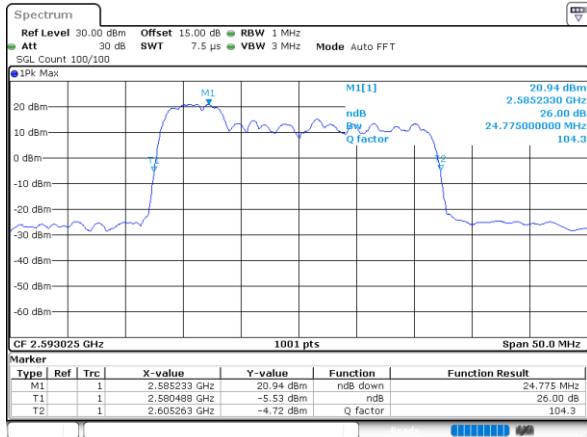

Mode	LTE Band 41C : 26dB BW(MHz)				
64QAM					
BW	5MHz+20MHz	10MHz+15MHz	10MHz+20MHz	15MHz+10MHz	15MHz+15MHz
Lowest CH	24.83	25.13	29.85	25.13	30.69
Middle CH	24.73	25.08	29.73	25.28	30.75
Highest CH	24.73	25.08	29.85	25.18	30.63
BW	15MHz+20MHz	20MHz+5MHz	20MHz+10MHz	20MHz+15MHz	20MHz+20MHz
Lowest CH	34.90	25.08	30.03	35.04	39.80
Middle CH	35.18	24.93	29.85	34.83	39.80
Highest CH	34.90	24.93	30.03	34.90	39.64

LTE Band 41C

QPSK

Lowest Channel / 5MHz+20MHz

Date: 4.APR.2022 17:00:17

Lowest Channel / 10MHz+15MHz

Date: 4.APR.2022 18:43:01

Middle Channel / 5MHz+20MHz

Date: 4.APR.2022 17:03:50

Middle Channel / 10MHz+15MHz

Date: 4.APR.2022 18:46:14

Highest Channel / 5MHz+20MHz

Date: 4.APR.2022 17:06:00

Highest Channel / 10MHz+15MHz

Date: 4.APR.2022 18:48:24

LTE Band 41C

QPSK