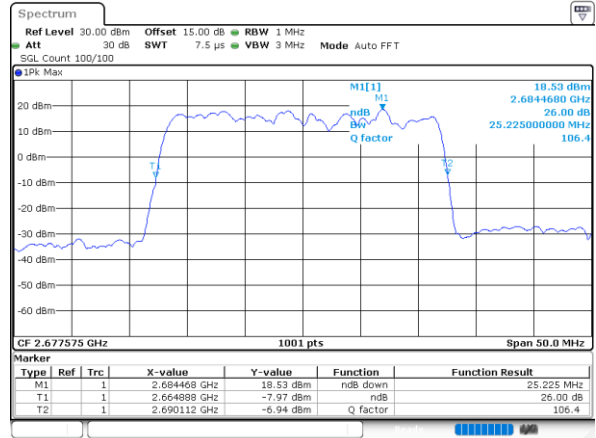

Middle Channel / 10MHz+15MHz

Date: 4.APR.2022 18:46:14

Highest Channel / 5MHz+20MHz

Date: 4.APR.2022 17:06:00

Highest Channel / 10MHz+15MHz

Date: 4.APR.2022 18:48:24

LTE Band 41C

QPSK

Lowest Channel / 10MHz+20MHz

Date: 4.APR.2022 22:37:40

Lowest Channel / 15MHz+10MHz

Date: 4.APR.2022 21:17:15

Middle Channel / 10MHz+20MHz

Date: 4.APR.2022 22:40:53

Middle Channel / 15MHz+10MHz

Date: 4.APR.2022 21:20:29

Highest Channel / 10MHz+20MHz

Date: 4.APR.2022 22:43:03

Highest Channel / 15MHz+10MHz

Date: 4.APR.2022 21:22:39

LTE Band 41C

QPSK

Lowest Channel / 15MHz+15MHz

Date: 5.APR.2022 01:18:31