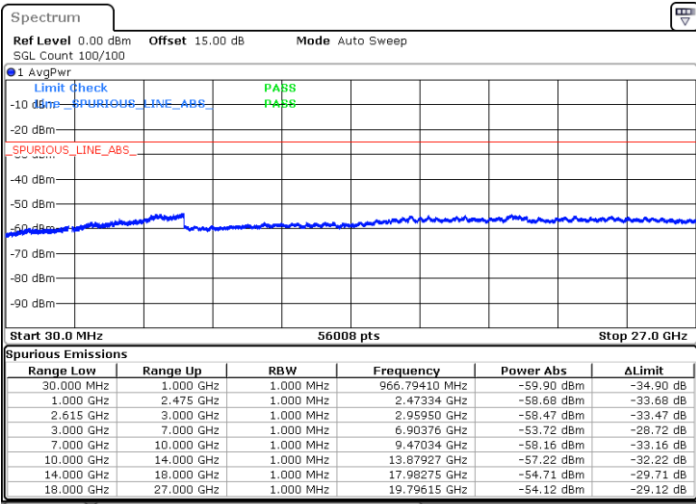

Middle Channel / 1RB0 and 1RB49

Middle Channel / 1RB74 and 1RB0

Date: 5.APR.2022 18:43:38

Date: 5.APR.2022 18:50:25

Middle Channel / FullIRB

N/A

Date: 5.APR.2022 18:42:16

LTE Band 7C / 15MHz+10MHz

64QAM

Highest Channel / 1RB0 and 1RB49

Highest Channel / 1RB74 and 1RB0

Date: 5.APR.2022 19:17:08

Date: 5.APR.2022 19:15:47

Highest Channel / FullIRB

N/A

Date: 5.APR.2022 19:23:55

LTE Band 7C / 15MHz+15MHz

64QAM

Lowest Channel / 1RB0 and 1RB74

Lowest Channel / 1RB74 and 1RB0

Date: 5.APR.2022 13:42:21

Date: 5.APR.2022 13:35:35

Lowest Channel / FullIRB

N/A