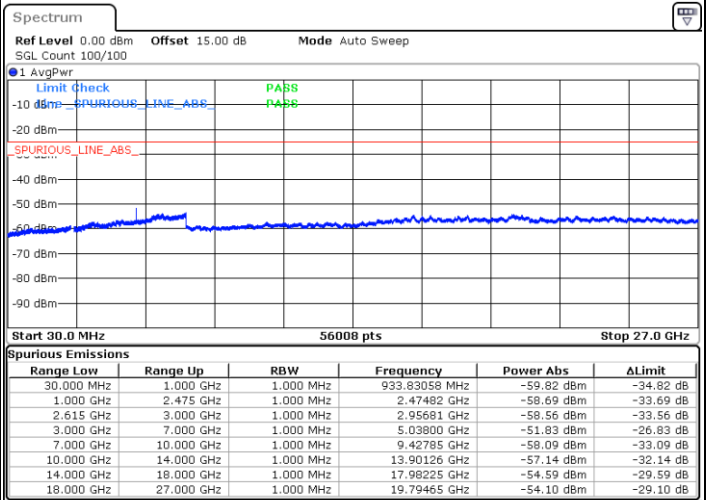

Middle Channel / 1RB99 and 1RB0

Date: 5.APR.2022 12:45:32

Date: 5.APR.2022 12:49:36

Middle Channel / FullIRB

N/A

Date: 5.APR.2022 12:41:28

LTE Band 7C / 20MHz+10MHz

16QAM

Highest Channel / 1RB0 and 1RB49

Highest Channel / 1RB99 and 1RB0

Date: 5.APR.2022 13:13:12

Date: 5.APR.2022 13:09:08

Highest Channel / FullIRB

N/A

Date: 5.APR.2022 13:17:16

LTE Band 7C / 20MHz+15MHz

16QAM

Lowest Channel / 1RB0 and 1RB74

Lowest Channel / 1RB99 and 1RB0

Date: 5.APR.2022 16:02:33

Date: 5.APR.2022 15:58:29

Lowest Channel / FullRB

N/A

Date: 5.APR.2022 16:06:37