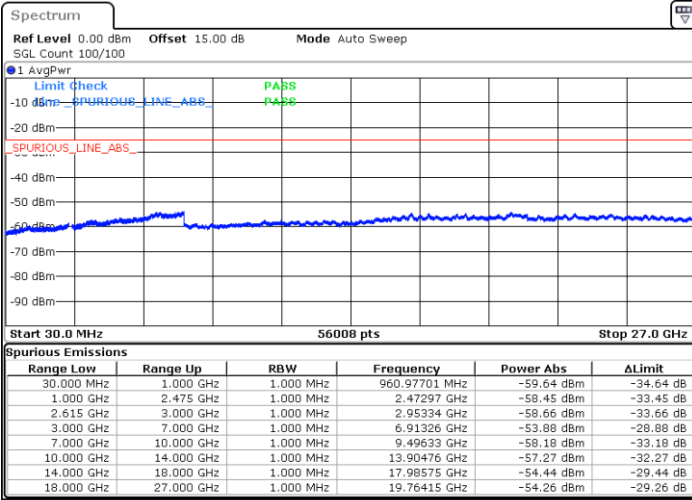

LTE Band 7C / 15MHz+15MHz

16QAM

Highest Channel / 1RB0 and 1RB74

Highest Channel / 1RB74 and 1RB0

Date: 5.APR.2022 14:24:06

Date: 5.APR.2022 14:20:02

Highest Channel / FullIRB

N/A

Date: 5.APR.2022 14:28:10

LTE Band 7C / 15MHz+20MHz

16QAM

Lowest Channel / 1RB0 and 1RB99

Lowest Channel / 1RB74 and 1RB0

Date: 5.APR.2022 14:51:46

Date: 5.APR.2022 14:47:42

Lowest Channel / FullIRB

N/A

Date: 5.APR.2022 14:55:50

LTE Band 7C / 15MHz+20MHz

16QAM

Middle Channel / 1RB0 and 1RB9

Middle Channel / 1RB74 and 1RB0

Date: 5.APR.2022 15:07:11

Date: 5.APR.2022 15:11:15

Middle Channel / FullIRB

N/A

Date: 5.APR.2022 15:03:07

LTE Band 7C / 15MHz+20MHz

16QAM

Highest Channel / 1RB0 and 1RB99

Highest Channel / 1RB74 and 1RB0

Date: 5.APR.2022 15:34:51