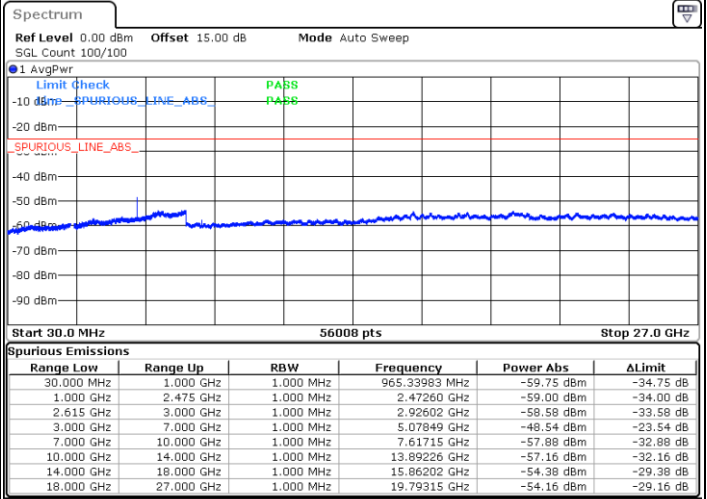

Date: 5.APR.2022 15:30:47

Highest Channel / FullIRB

N/A

Date: 5.APR.2022 15:38:55

LTE Band 7C / 20MHz+10MHz

16QAM

Lowest Channel / 1RB0 and 1RB49

Lowest Channel / 1RB99 and 1RB0

Date: 5.APR.2022 12:30:06

Date: 5.APR.2022 12:26:03

Lowest Channel / FullIRB

N/A

Date: 5.APR.2022 12:34:11

LTE Band 7C / 20MHz+10MHz

16QAM

Middle Channel / 1RB0 and 1RB49

Middle Channel / 1RB99 and 1RB0

Date: 5.APR.2022 12:45:32

Date: 5.APR.2022 12:49:36

Middle Channel / FullIRB

N/A

Date: 5.APR.2022 12:41:28

LTE Band 7C / 20MHz+10MHz

16QAM

Highest Channel / 1RB0 and 1RB49

Highest Channel / 1RB99 and 1RB0

Date: 5.APR.2022 13:13:12

Date: 5.APR.2022 13:09:08

Highest Channel / FullIRB

N/A

Date: 5.APR.2022 13:17:16

LTE Band 7C / 20MHz+15MHz