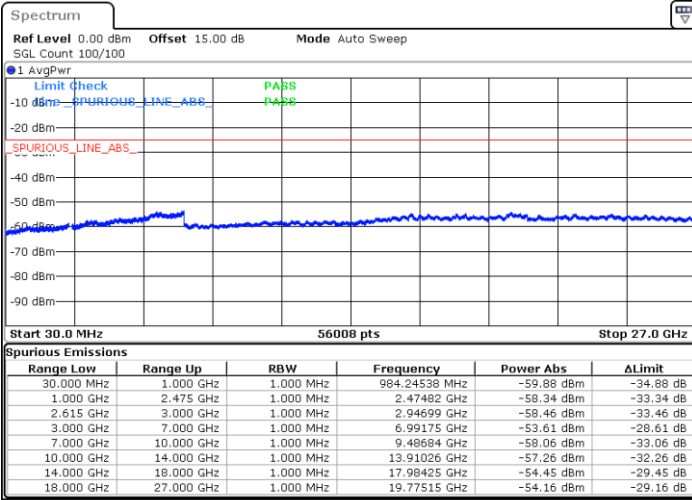

Date: 5.APR.2022 12:40:07

LTE Band 7C / 20MHz+10MHz

QPSK

Highest Channel / 1RB0 and 1RB49

Highest Channel / 1RB99 and 1RB0

Date: 5.APR.2022 13:14:33

Date: 5.APR.2022 13:07:46

Highest Channel / FullIRB

N/A

Date: 5.APR.2022 13:15:55

LTE Band 7C / 20MHz+15MHz

QPSK

Lowest Channel / 1RB0 and 1RB74

Lowest Channel / 1RB99 and 1RB0

Date: 5.APR.2022 16:01:11

Date: 5.APR.2022 15:59:50

Lowest Channel / FullRB

N/A

Date: 5.APR.2022 16:07:59

LTE Band 7C / 20MHz+15MHz

QPSK

MiddleChannel / 1RB0 and 1RB74

Middle Channel / 1RB99 and 1RB0

Date: 5.APR.2022 16:19:19

Date: 5.APR.2022 16:20:40

Middle Channel / FullIRB

N/A

Date: 5.APR.2022 16:12:32

LTE Band 7C / 20MHz+15MHz

QPSK

Highest Channel / 1RB0 and 1RB74

Highest Channel / 1RB99 and 1RB0