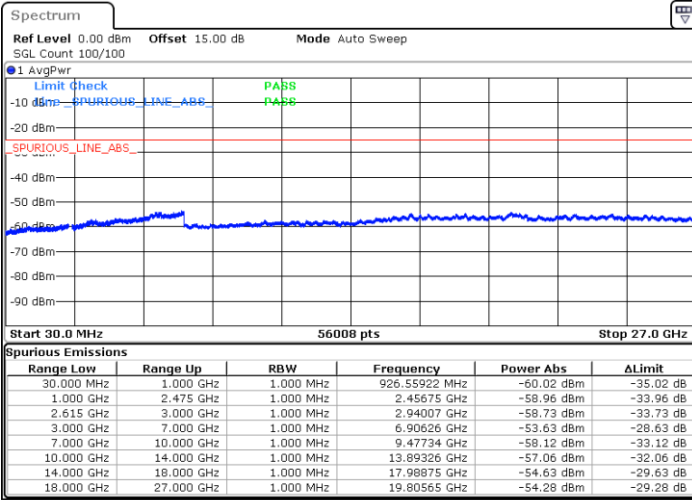

QPSK

Highest Channel / 1RB0 and 1RB99

Highest Channel / 1RB99 and 1RB0

Date: 5.APR.2022 18:03:09

Date: 5.APR.2022 17:56:22

Highest Channel / FullIRB

N/A

Date: 5.APR.2022 18:04:31

LTE Band 7C / 10MHz+20MHz

16QAM

Lowest Channel / 1RB0 and 1RB99

Lowest Channel / 1RB49 and 1RB0

Date: 5.APR.2022 11:19:21

Date: 5.APR.2022 11:15:18

Lowest Channel / FullIRB

N/A

Date: 5.APR.2022 11:23:26

LTE Band 7C / 10MHz+20MHz

16QAM

MiddleChannel / 1RB0 and 1RB99

Middle Channel / 1RB49 and 1RB0

Date: 5.APR.2022 11:34:46

Date: 5.APR.2022 11:38:50

Middle Channel / FullIRB

N/A

Date: 5.APR.2022 11:30:42

LTE Band 7C / 10MHz+20MHz

16QAM

Highest Channel / 1RB0 and 1RB99

Highest Channel / 1RB49 and 1RB0

Date: 5.APR.2022 12:02:24

Date: 5.APR.2022 11:58:21