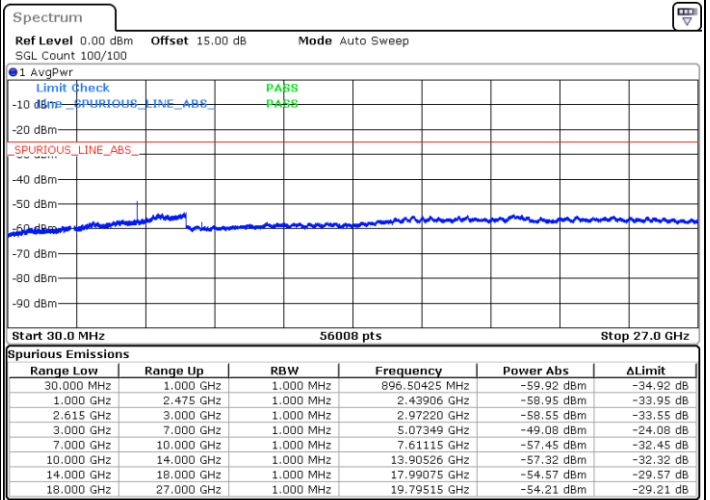

N/A

Date: 5.APR.2022 13:15:55

LTE Band 7C / 20MHz+15MHz

QPSK

Lowest Channel / 1RB0 and 1RB74

Lowest Channel / 1RB99 and 1RB0

Date: 5.APR.2022 16:01:11

Date: 5.APR.2022 15:59:50

Lowest Channel / FullRB

N/A

Date: 5.APR.2022 16:07:59

LTE Band 7C / 20MHz+15MHz

QPSK

MiddleChannel / 1RB0 and 1RB74

Middle Channel / 1RB99 and 1RB0

Date: 5.APR.2022 16:19:19

Date: 5.APR.2022 16:20:40

Middle Channel / FullIRB

N/A

Date: 5.APR.2022 16:12:32

LTE Band 7C / 20MHz+15MHz

QPSK

Highest Channel / 1RB0 and 1RB74

Highest Channel / 1RB99 and 1RB0

Date: 5.APR.2022 16:52:23

Date: 5.APR.2022 16:45:37

Highest Channel / FullIRB

N/A

Date: 5.APR.2022 16:53:45

LTE Band 7C / 20MHz+20MHz

QPSK

Lowest Channel / 1RB0 and 1RB99