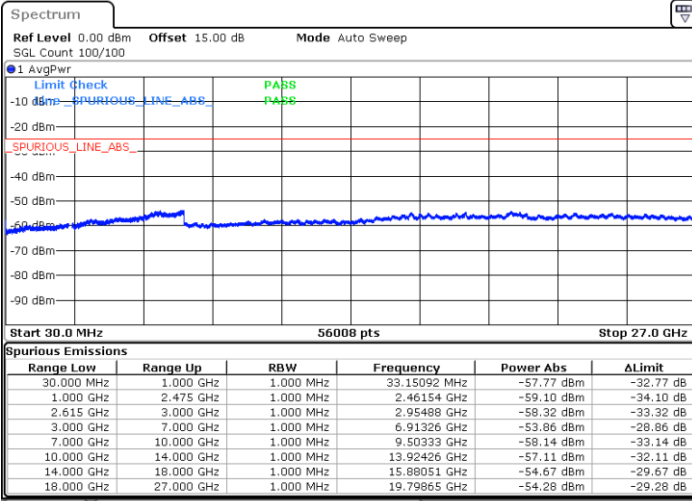

Highest Channel / 1RB0 and 1RB49

Highest Channel / 1RB99 and 1RB0

Date: 5.APR.2022 13:13:12

Date: 5.APR.2022 13:09:08

Highest Channel / FullIRB

N/A

Date: 5.APR.2022 13:17:16

LTE Band 7C / 20MHz+15MHz

16QAM

Lowest Channel / 1RB0 and 1RB74

Lowest Channel / 1RB99 and 1RB0

Date: 5.APR.2022 16:02:33

Date: 5.APR.2022 15:58:29

Lowest Channel / FullRB

N/A

Date: 5.APR.2022 16:06:37

LTE Band 7C / 20MHz+15MHz

16QAM

MiddleChannel / 1RB0 and 1RB74

Middle Channel / 1RB99 and 1RB0

Date: 5.APR.2022 16:17:57

Date: 5.APR.2022 16:22:01

Middle Channel / FullIRB

N/A

Date: 5.APR.2022 16:13:53

LTE Band 7C / 20MHz+15MHz

16QAM

Highest Channel / 1RB0 and 1RB74

Highest Channel / 1RB99 and 1RB0

Date: 5.APR.2022 16:51:02

Date: 5.APR.2022 16:46:58

Highest Channel / FullIRB