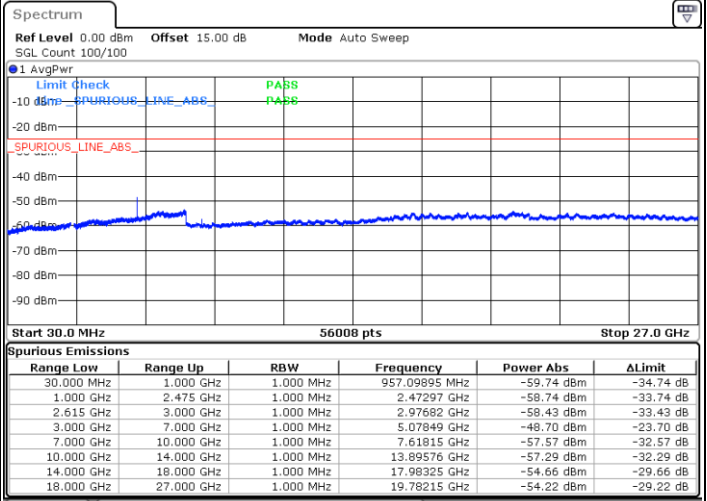

LTE Band 7C / 20MHz+10MHz

QPSK

Middle Channel / 1RB0 and 1RB49

Middle Channel / 1RB99 and 1RB0

Date: 5.APR.2022 12:46:53

Date: 5.APR.2022 12:48:15

Middle Channel / FullRB

N/A

Date: 5.APR.2022 12:40:07

LTE Band 7C / 20MHz+10MHz

QPSK

Highest Channel / 1RB0 and 1RB49

Highest Channel / 1RB99 and 1RB0

Date: 5.APR.2022 13:14:33

Date: 5.APR.2022 13:07:46

Highest Channel / FullIRB

N/A

Date: 5.APR.2022 13:15:55

LTE Band 7C / 20MHz+15MHz

QPSK

Lowest Channel / 1RB0 and 1RB74

Lowest Channel / 1RB99 and 1RB0

Date: 5.APR.2022 16:01:11

Date: 5.APR.2022 15:59:50