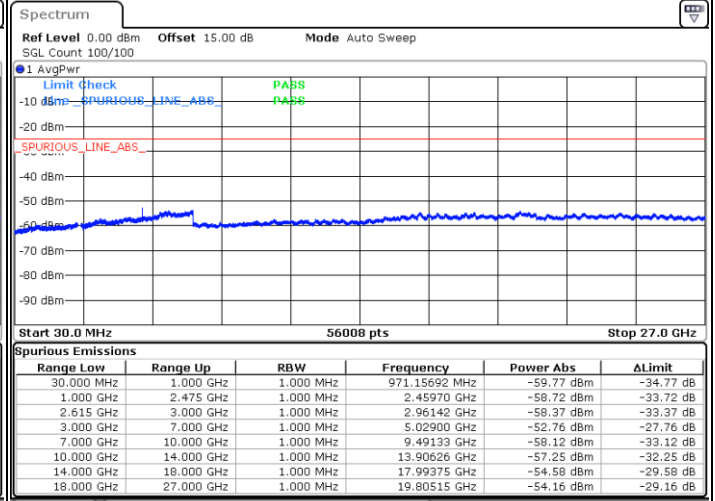

LTE Band 7C / 15MHz+15MHz

16QAM

Highest Channel / 1RB0 and 1RB74

Highest Channel / 1RB74 and 1RB0

Date: 5.APR.2022 14:24:06

Date: 5.APR.2022 14:20:02

Highest Channel / FullIRB

N/A

Date: 5.APR.2022 14:28:10

LTE Band 7C / 15MHz+20MHz

16QAM

Lowest Channel / 1RB0 and 1RB99

Lowest Channel / 1RB74 and 1RB0

Date: 5.APR.2022 14:51:46

Date: 5.APR.2022 14:47:42

Lowest Channel / FullIRB

N/A

Date: 5.APR.2022 14:55:50

LTE Band 7C / 15MHz+20MHz

16QAM

Middle Channel / 1RB0 and 1RB9

Middle Channel / 1RB74 and 1RB0

Date: 5.APR.2022 15:07:11

Date: 5.APR.2022 15:11:15

Middle Channel / FullIRB

N/A

Date: 5.APR.2022 15:03:07

LTE Band 7C / 15MHz+20MHz

16QAM

Highest Channel / 1RB0 and 1RB99

Highest Channel / 1RB74 and 1RB0

Date: 5.APR.2022 15:34:51