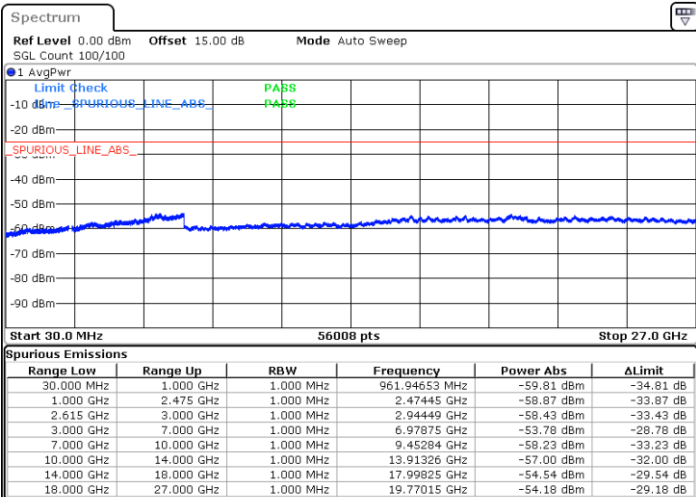

N/A

Date: 5.APR.2022 13:15:55

LTE Band 7C / 20MHz+15MHz

QPSK

Lowest Channel / 1RB0 and 1RB74

Lowest Channel / 1RB99 and 1RB0

Date: 5.APR.2022 16:01:11

Date: 5.APR.2022 15:59:50

Lowest Channel / FullRB

N/A

Date: 5.APR.2022 16:07:59

LTE Band 7C / 20MHz+15MHz

QPSK

MiddleChannel / 1RB0 and 1RB74

Middle Channel / 1RB99 and 1RB0

Date: 5.APR.2022 16:19:19

Date: 5.APR.2022 16:20:40

Middle Channel / FullIRB

N/A

Date: 5.APR.2022 16:12:32

LTE Band 7C / 20MHz+15MHz

QPSK

Highest Channel / 1RB0 and 1RB74

Highest Channel / 1RB99 and 1RB0

Date: 5.APR.2022 16:52:23

Date: 5.APR.2022 16:45:37

Highest Channel / FullIRB

N/A

Date: 5.APR.2022 16:53:45

LTE Band 7C / 20MHz+20MHz

QPSK

Lowest Channel / 1RB0 and 1RB99