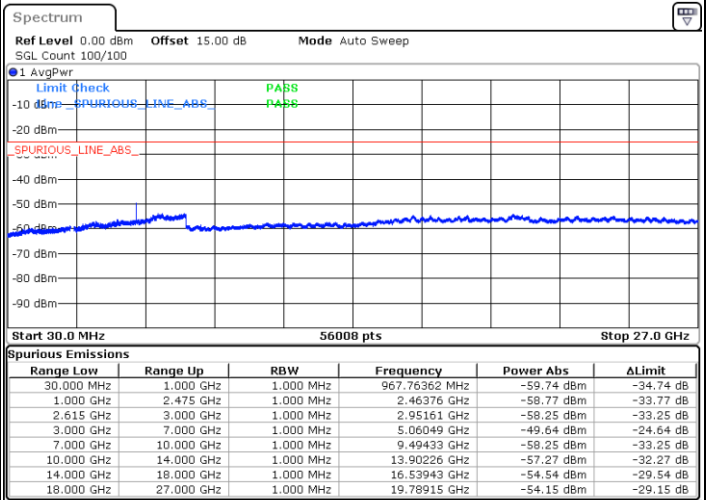

LTE Band 7C / 10MHz+20MHz

16QAM

Lowest Channel / 1RB0 and 1RB99

Lowest Channel / 1RB49 and 1RB0

Date: 5.APR.2022 11:19:21

Date: 5.APR.2022 11:15:18

Lowest Channel / FullIRB

N/A

Date: 5.APR.2022 11:23:26

LTE Band 7C / 10MHz+20MHz

16QAM

MiddleChannel / 1RB0 and 1RB99

Middle Channel / 1RB49 and 1RB0

Date: 5.APR.2022 11:34:46

Date: 5.APR.2022 11:38:50

Middle Channel / FullIRB

N/A

Date: 5.APR.2022 11:30:42

LTE Band 7C / 10MHz+20MHz

16QAM

Highest Channel / 1RB0 and 1RB99

Highest Channel / 1RB49 and 1RB0

Date: 5.APR.2022 12:02:24

Date: 5.APR.2022 11:58:21

Highest Channel / FullIRB

N/A

Date: 5.APR.2022 12:06:28

LTE Band 7C / 15MHz+10MHz

16QAM

Lowest Channel / 1RB0 and 1RB49

Lowest Channel / 1RB74 and 1RB0

Date: 5.APR.2022 18:29:34