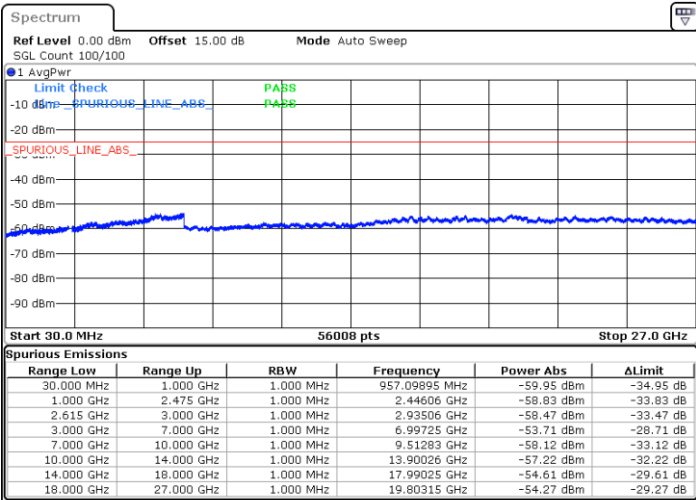

Highest Channel / FullIRB

N/A

Date: 5.APR.2022 12:06:28

LTE Band 7C / 15MHz+10MHz

16QAM

Lowest Channel / 1RB0 and 1RB49

Lowest Channel / 1RB74 and 1RB0

Date: 5.APR.2022 18:29:34

Date: 5.APR.2022 18:25:30

Lowest Channel / FullIRB

N/A

Date: 5.APR.2022 18:33:39

LTE Band 7C / 15MHz+10MHz

16QAM

Middle Channel / 1RB0 and 1RB49

Middle Channel / 1RB74 and 1RB0

Date: 5.APR.2022 18:44:59

Date: 5.APR.2022 18:49:03

Middle Channel / FullIRB

N/A

Date: 5.APR.2022 18:40:55

LTE Band 7C / 15MHz+10MHz

16QAM

Highest Channel / 1RB0 and 1RB49

Highest Channel / 1RB74 and 1RB0

Date: 5.APR.2022 19:18:29

Date: 5.APR.2022 19:14:26

Highest Channel / FullIRB

N/A

Date: 5.APR.2022 19:22:34

LTE Band 7C / 15MHz+15MHz

16QAM