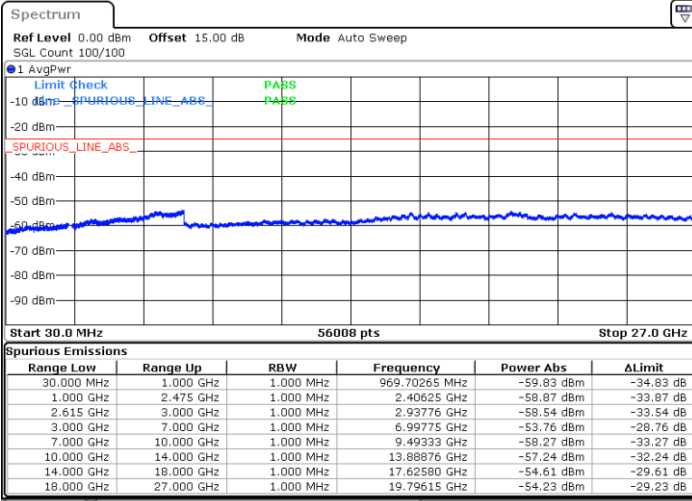

LTE Band 7C / 20MHz+10MHz

QPSK

Middle Channel / 1RB0 and 1RB49

Middle Channel / 1RB99 and 1RB0

Date: 5.APR.2022 12:46:53

Date: 5.APR.2022 12:48:15

Middle Channel / FullRB

N/A

Date: 5.APR.2022 12:40:07

LTE Band 7C / 20MHz+10MHz

QPSK

Highest Channel / 1RB0 and 1RB49

Highest Channel / 1RB99 and 1RB0

Date: 5.APR.2022 13:14:33

Date: 5.APR.2022 13:07:46

Highest Channel / FullIRB

N/A

Date: 5.APR.2022 13:15:55

LTE Band 7C / 20MHz+15MHz

QPSK

Lowest Channel / 1RB0 and 1RB74

Lowest Channel / 1RB99 and 1RB0

Date: 5.APR.2022 16:01:11

Date: 5.APR.2022 15:59:50

Lowest Channel / FullRB

N/A

Date: 5.APR.2022 16:07:59

LTE Band 7C / 20MHz+15MHz

QPSK

MiddleChannel / 1RB0 and 1RB74

Middle Channel / 1RB99 and 1RB0

Date: 5.APR.2022 16:19:19