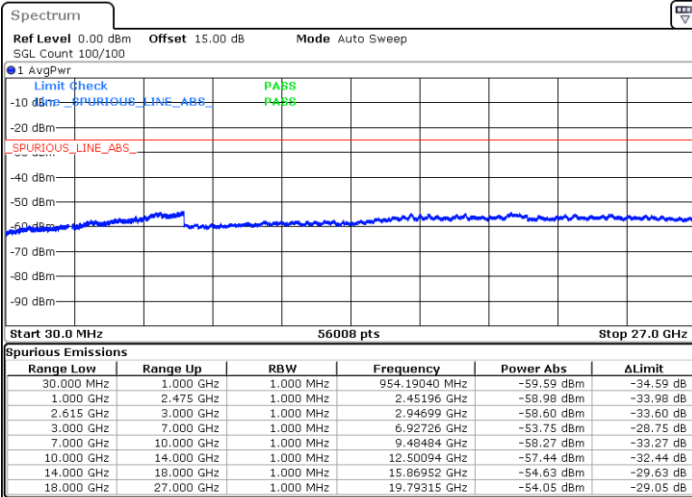

LTE Band 7C / 20MHz+10MHz

QPSK

Middle Channel / 1RB0 and 1RB49

Middle Channel / 1RB99 and 1RB0

Date: 5.APR.2022 12:46:53

Date: 5.APR.2022 12:48:15

Middle Channel / FullRB

N/A

Date: 5.APR.2022 12:40:07

LTE Band 7C / 20MHz+10MHz

QPSK

Highest Channel / 1RB0 and 1RB49

Highest Channel / 1RB99 and 1RB0

Date: 5.APR.2022 13:14:33

Date: 5.APR.2022 13:07:46

Highest Channel / FullIRB

N/A

Date: 5.APR.2022 13:15:55

LTE Band 7C / 20MHz+15MHz

QPSK

Lowest Channel / 1RB0 and 1RB74

Lowest Channel / 1RB99 and 1RB0

Date: 5.APR.2022 16:01:11

Date: 5.APR.2022 15:59:50

Lowest Channel / FullRB

N/A

Date: 5.APR.2022 16:07:59

LTE Band 7C / 20MHz+15MHz

QPSK

MiddleChannel / 1RB0 and 1RB74

Middle Channel / 1RB99 and 1RB0

Date: 5.APR.2022 16:19:19