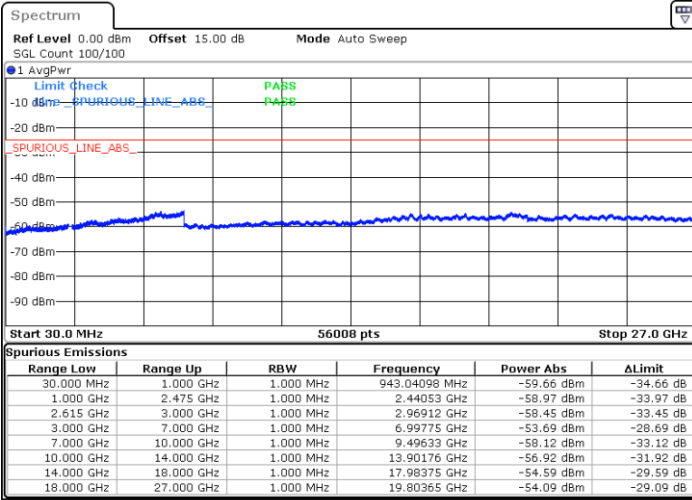

Lowest Channel / 1RB99 and 1RB0

Date: 5.APR.2022 17:17:22

Date: 5.APR.2022 17:16:01

Lowest Channel / FullIRB

N/A

Date: 5.APR.2022 17:24:09

LTE Band 7C / 20MHz+20MHz

QPSK

Middle Channel / 1RB0 and 1RB99

Middle Channel / 1RB99 and 1RB0

Date: 5.APR.2022 17:35:30

Date: 5.APR.2022 17:36:51

Middle Channel / FullRB

N/A

Date: 5.APR.2022 17:28:43

LTE Band 7C / 20MHz+20MHz

QPSK

Highest Channel / 1RB0 and 1RB99

Highest Channel / 1RB99 and 1RB0

Date: 5.APR.2022 18:03:09

Date: 5.APR.2022 17:56:22

Highest Channel / FullIRB

N/A

Date: 5.APR.2022 18:04:31

LTE Band 7C / 10MHz+20MHz

16QAM

Lowest Channel / 1RB0 and 1RB99

Lowest Channel / 1RB49 and 1RB0

Date: 5.APR.2022 11:19:21

Date: 5.APR.2022 11:15:18

Lowest Channel / FullIRB

N/A