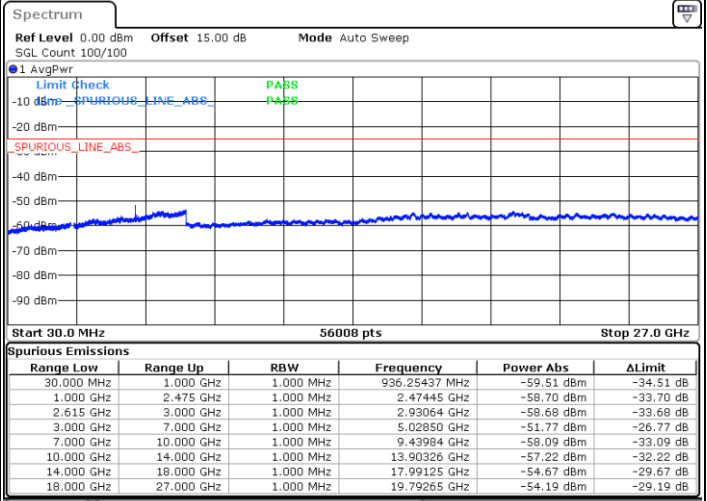

Date: 5.APR.2022 18:44:59

Date: 5.APR.2022 18:49:03

Middle Channel / FullIRB

N/A

Date: 5.APR.2022 18:40:55

LTE Band 7C / 15MHz+10MHz

16QAM

Highest Channel / 1RB0 and 1RB49

Highest Channel / 1RB74 and 1RB0

Date: 5.APR.2022 19:18:29

Date: 5.APR.2022 19:14:26

Highest Channel / FullIRB

N/A

Date: 5.APR.2022 19:22:34

LTE Band 7C / 15MHz+15MHz

16QAM

Lowest Channel / 1RB0 and 1RB74

Lowest Channel / 1RB74 and 1RB0

Date: 5.APR.2022 13:41:00

Date: 5.APR.2022 13:36:56

Lowest Channel / FullIRB

N/A

Date: 5.APR.2022 13:45:05

LTE Band 7C / 15MHz+15MHz