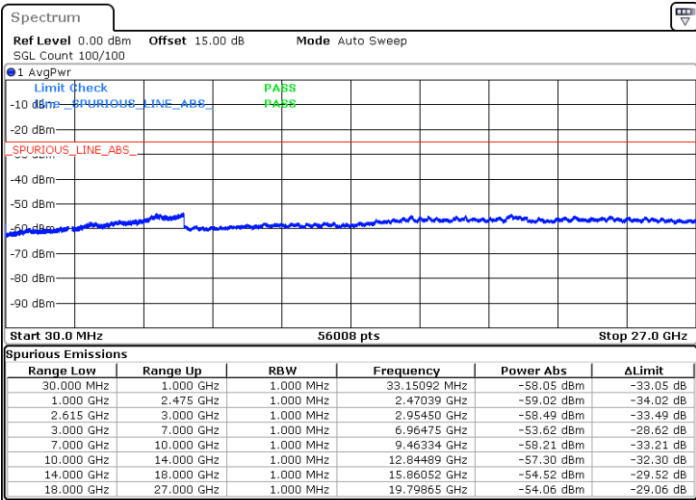

Date: 5.APR.2022 14:28:10

LTE Band 7C / 15MHz+20MHz

16QAM

Lowest Channel / 1RB0 and 1RB99

Lowest Channel / 1RB74 and 1RB0

Date: 5.APR.2022 14:51:46

Date: 5.APR.2022 14:47:42

Lowest Channel / FullIRB

N/A

Date: 5.APR.2022 14:55:50

LTE Band 7C / 15MHz+20MHz

16QAM

Middle Channel / 1RB0 and 1RB9

Middle Channel / 1RB74 and 1RB0

Date: 5.APR.2022 15:07:11

Date: 5.APR.2022 15:11:15

Middle Channel / FullIRB

N/A

Date: 5.APR.2022 15:03:07

LTE Band 7C / 15MHz+20MHz

16QAM

Highest Channel / 1RB0 and 1RB99

Highest Channel / 1RB74 and 1RB0

Date: 5.APR.2022 15:34:51

Date: 5.APR.2022 15:30:47

Highest Channel / FullIRB

N/A

Date: 5.APR.2022 15:38:55

LTE Band 7C / 20MHz+10MHz

16QAM

Lowest Channel / 1RB0 and 1RB49

Lowest Channel / 1RB99 and 1RB0