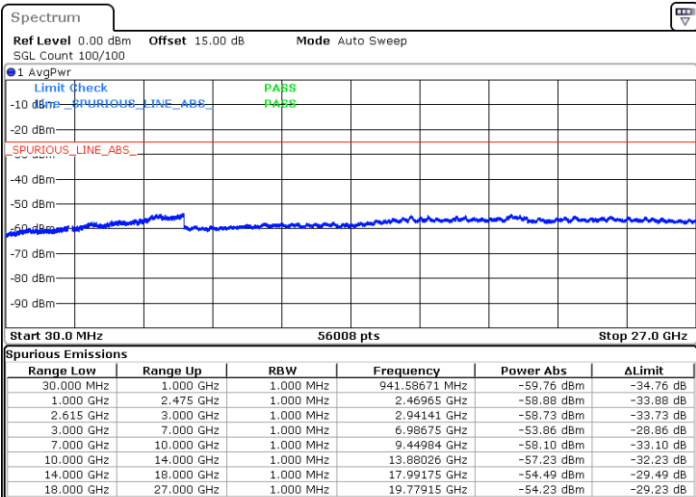

Date: 5.APR.2022 14:28:10

LTE Band 7C / 15MHz+20MHz

16QAM

Lowest Channel / 1RB0 and 1RB99

Lowest Channel / 1RB74 and 1RB0

Date: 5.APR.2022 14:51:46

Date: 5.APR.2022 14:47:42

Lowest Channel / FullIRB

N/A

Date: 5.APR.2022 14:55:50

LTE Band 7C / 15MHz+20MHz

16QAM

Middle Channel / 1RB0 and 1RB9

Middle Channel / 1RB74 and 1RB0

Date: 5.APR.2022 15:07:11

Date: 5.APR.2022 15:11:15

Middle Channel / FullIRB

N/A

Date: 5.APR.2022 15:03:07

LTE Band 7C / 15MHz+20MHz

16QAM

Highest Channel / 1RB0 and 1RB99

Highest Channel / 1RB74 and 1RB0

Date: 5.APR.2022 15:34:51

Date: 5.APR.2022 15:30:47

Highest Channel / FullIRB

N/A

Date: 5.APR.2022 15:38:55

LTE Band 7C / 20MHz+10MHz

16QAM

Lowest Channel / 1RB0 and 1RB49

Lowest Channel / 1RB99 and 1RB0