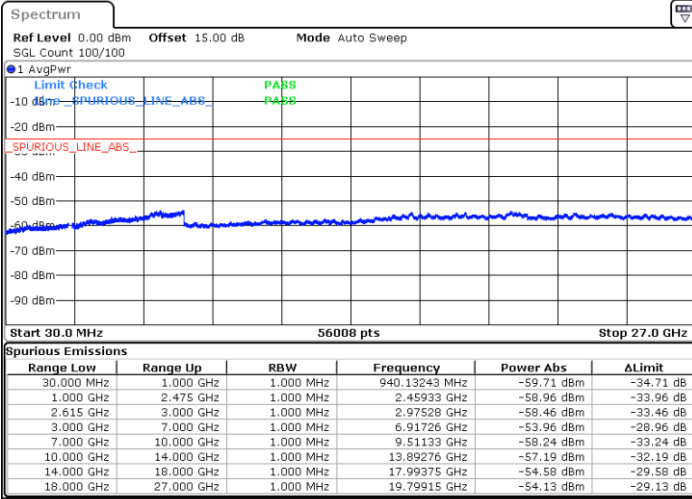

Date: 5.APR.2022 18:25:30

Lowest Channel / FullIRB

N/A

Date: 5.APR.2022 18:33:39

LTE Band 7C / 15MHz+10MHz

16QAM

Middle Channel / 1RB0 and 1RB49

Middle Channel / 1RB74 and 1RB0

Date: 5.APR.2022 18:44:59

Date: 5.APR.2022 18:49:03

Middle Channel / FullIRB

N/A

Date: 5.APR.2022 18:40:55

LTE Band 7C / 15MHz+10MHz

16QAM

Highest Channel / 1RB0 and 1RB49

Highest Channel / 1RB74 and 1RB0

Date: 5.APR.2022 19:18:29

Date: 5.APR.2022 19:14:26

Highest Channel / FullIRB

N/A

Date: 5.APR.2022 19:22:34

LTE Band 7C / 15MHz+15MHz

16QAM

Lowest Channel / 1RB0 and 1RB74

Lowest Channel / 1RB74 and 1RB0

Date: 5.APR.2022 13:41:00

Date: 5.APR.2022 13:36:56

Lowest Channel / FullIRB

N/A

Date: 5.APR.2022 13:45:05

LTE Band 7C / 15MHz+15MHz