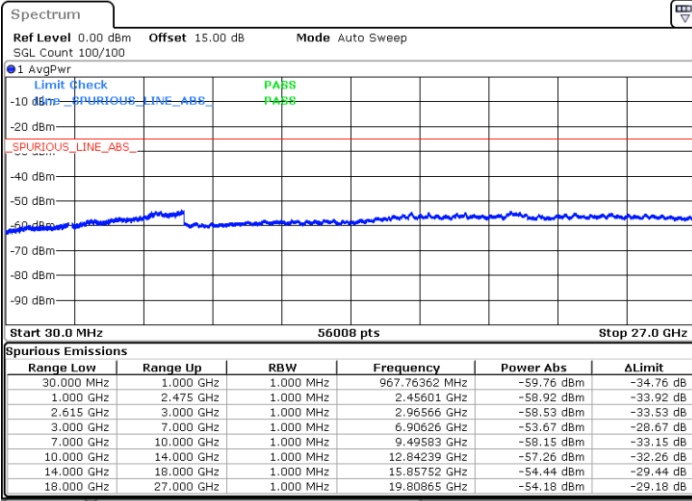

Date: 5.APR.2022 18:44:59

Date: 5.APR.2022 18:49:03

Middle Channel / FullIRB

N/A

Date: 5.APR.2022 18:40:55

LTE Band 7C / 15MHz+10MHz

16QAM

Highest Channel / 1RB0 and 1RB49

Highest Channel / 1RB74 and 1RB0

Date: 5.APR.2022 19:18:29

Date: 5.APR.2022 19:14:26

Highest Channel / FullIRB

N/A

Date: 5.APR.2022 19:22:34

LTE Band 7C / 15MHz+15MHz

16QAM

Lowest Channel / 1RB0 and 1RB74

Lowest Channel / 1RB74 and 1RB0

Date: 5.APR.2022 13:41:00

Date: 5.APR.2022 13:36:56

Lowest Channel / FullIRB

N/A

Date: 5.APR.2022 13:45:05

LTE Band 7C / 15MHz+15MHz