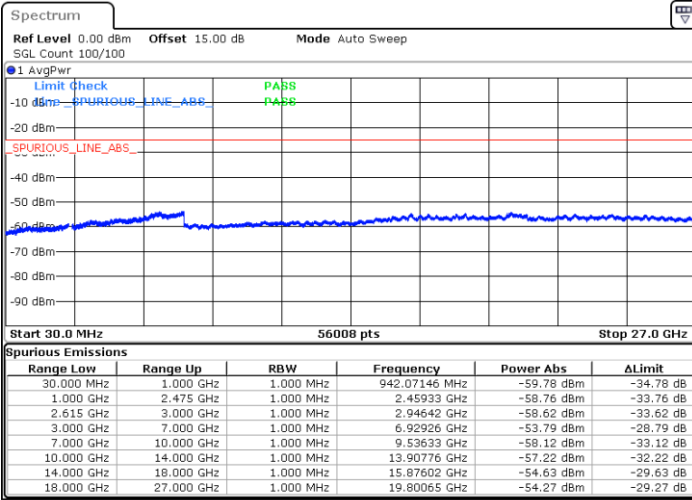

LTE Band 7C / 20MHz+10MHz

QPSK

Middle Channel / 1RB0 and 1RB49

Middle Channel / 1RB99 and 1RB0

Date: 5.APR.2022 12:46:53

Date: 5.APR.2022 12:48:15

Middle Channel / FullRB

N/A

Date: 5.APR.2022 12:40:07

LTE Band 7C / 20MHz+10MHz

QPSK

Highest Channel / 1RB0 and 1RB49

Highest Channel / 1RB99 and 1RB0

Date: 5.APR.2022 13:14:33

Date: 5.APR.2022 13:07:46

Highest Channel / FullIRB

N/A

Date: 5.APR.2022 13:15:55

LTE Band 7C / 20MHz+15MHz

QPSK

Lowest Channel / 1RB0 and 1RB74

Lowest Channel / 1RB99 and 1RB0

Date: 5.APR.2022 16:01:11

Date: 5.APR.2022 15:59:50