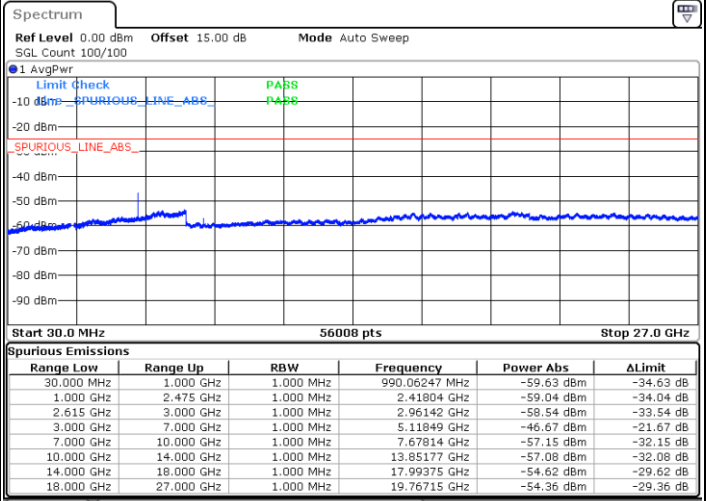

LTE Band 7C / 20MHz+10MHz

QPSK

Middle Channel / 1RB0 and 1RB49

Middle Channel / 1RB99 and 1RB0

Date: 5.APR.2022 12:46:53

Date: 5.APR.2022 12:48:15

Middle Channel / FullRB

N/A

Date: 5.APR.2022 12:40:07

LTE Band 7C / 20MHz+10MHz

QPSK

Highest Channel / 1RB0 and 1RB49

Highest Channel / 1RB99 and 1RB0

Date: 5.APR.2022 13:14:33

Date: 5.APR.2022 13:07:46

Highest Channel / FullIRB

N/A

Date: 5.APR.2022 13:15:55

LTE Band 7C / 20MHz+15MHz

QPSK

Lowest Channel / 1RB0 and 1RB74

Lowest Channel / 1RB99 and 1RB0

Date: 5.APR.2022 16:01:11

Date: 5.APR.2022 15:59:50

Lowest Channel / FullRB

N/A

Date: 5.APR.2022 16:07:59

LTE Band 7C / 20MHz+15MHz

QPSK

MiddleChannel / 1RB0 and 1RB74

Middle Channel / 1RB99 and 1RB0

Date: 5.APR.2022 16:19:19