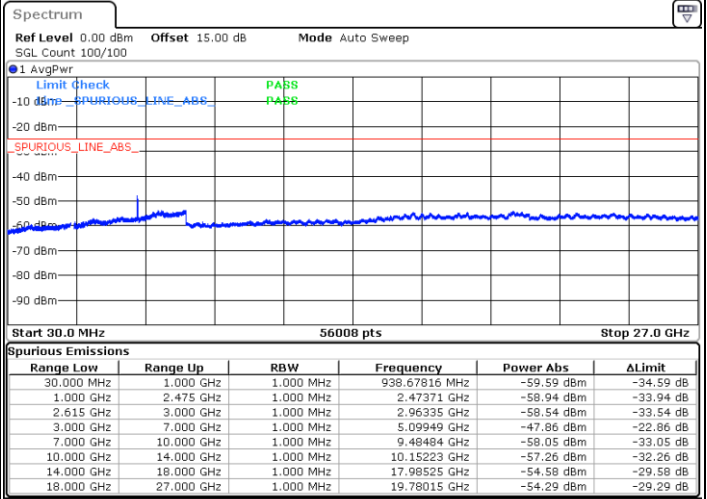

N/A

Date: 5.APR.2022 14:55:50

LTE Band 7C / 15MHz+20MHz

16QAM

Middle Channel / 1RB0 and 1RB9

Middle Channel / 1RB74 and 1RB0

Date: 5.APR.2022 15:07:11

Date: 5.APR.2022 15:11:15

Middle Channel / FullIRB

N/A

Date: 5.APR.2022 15:03:07

LTE Band 7C / 15MHz+20MHz

16QAM

Highest Channel / 1RB0 and 1RB99

Highest Channel / 1RB74 and 1RB0

Date: 5.APR.2022 15:34:51

Date: 5.APR.2022 15:30:47

Highest Channel / FullIRB

N/A

Date: 5.APR.2022 15:38:55

LTE Band 7C / 20MHz+10MHz

16QAM

Lowest Channel / 1RB0 and 1RB49

Lowest Channel / 1RB99 and 1RB0

Date: 5.APR.2022 12:30:06

Date: 5.APR.2022 12:26:03

Lowest Channel / FullIRB

N/A

Date: 5.APR.2022 12:34:11

LTE Band 7C / 20MHz+10MHz

16QAM

Middle Channel / 1RB0 and 1RB49