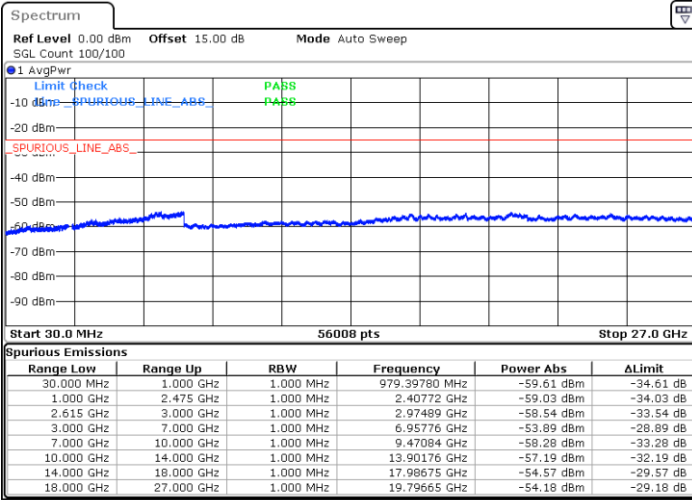

N/A

Date: 5.APR.2022 11:30:42

LTE Band 7C / 10MHz+20MHz

16QAM

Highest Channel / 1RB0 and 1RB99

Highest Channel / 1RB49 and 1RB0

Date: 5.APR.2022 12:02:24

Date: 5.APR.2022 11:58:21

Highest Channel / FullIRB

N/A

Date: 5.APR.2022 12:06:28

LTE Band 7C / 15MHz+10MHz

16QAM

Lowest Channel / 1RB0 and 1RB49

Lowest Channel / 1RB74 and 1RB0

Date: 5.APR.2022 18:29:34

Date: 5.APR.2022 18:25:30

Lowest Channel / FullIRB

N/A

Date: 5.APR.2022 18:33:39

LTE Band 7C / 15MHz+10MHz

16QAM

Middle Channel / 1RB0 and 1RB49

Middle Channel / 1RB74 and 1RB0

Date: 5.APR.2022 18:44:59

Date: 5.APR.2022 18:49:03

Middle Channel / FullIRB

N/A

Date: 5.APR.2022 18:40:55

LTE Band 7C / 15MHz+10MHz

16QAM

Highest Channel / 1RB0 and 1RB49