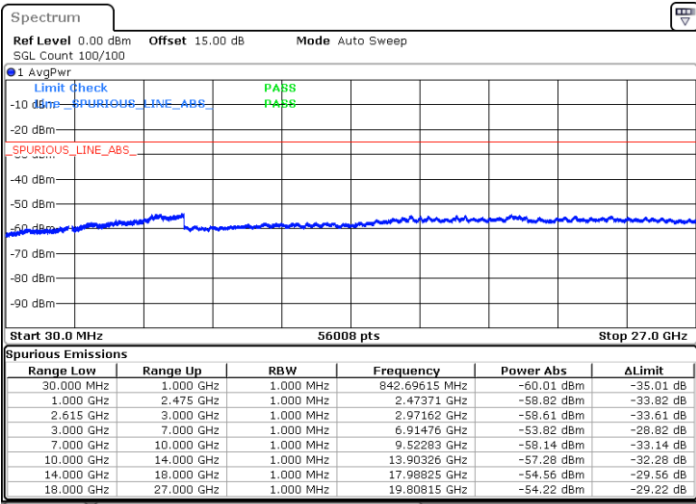

Middle Channel / FullIRB

N/A

Date: 5.APR.2022 15:03:07

LTE Band 7C / 15MHz+20MHz

16QAM

Highest Channel / 1RB0 and 1RB99

Highest Channel / 1RB74 and 1RB0

Date: 5.APR.2022 15:34:51

Date: 5.APR.2022 15:30:47

Highest Channel / FullIRB

N/A

Date: 5.APR.2022 15:38:55

LTE Band 7C / 20MHz+10MHz

16QAM

Lowest Channel / 1RB0 and 1RB49

Lowest Channel / 1RB99 and 1RB0

Date: 5.APR.2022 12:30:06

Date: 5.APR.2022 12:26:03

Lowest Channel / FullIRB

N/A

Date: 5.APR.2022 12:34:11

LTE Band 7C / 20MHz+10MHz

16QAM

Middle Channel / 1RB0 and 1RB49