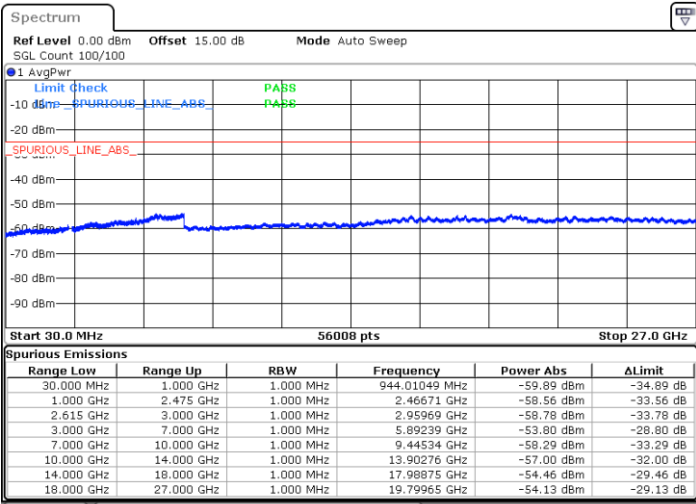

Date: 5.APR.2022 15:30:47

Highest Channel / FullIRB

N/A

Date: 5.APR.2022 15:38:55

LTE Band 7C / 20MHz+10MHz

16QAM

Lowest Channel / 1RB0 and 1RB49

Lowest Channel / 1RB99 and 1RB0

Date: 5.APR.2022 12:30:06

Date: 5.APR.2022 12:26:03

Lowest Channel / FullIRB

N/A

Date: 5.APR.2022 12:34:11

LTE Band 7C / 20MHz+10MHz

16QAM

Middle Channel / 1RB0 and 1RB49

Middle Channel / 1RB99 and 1RB0

Date: 5.APR.2022 12:45:32

Date: 5.APR.2022 12:49:36

Middle Channel / FullIRB

N/A

Date: 5.APR.2022 12:41:28

LTE Band 7C / 20MHz+10MHz

16QAM

Highest Channel / 1RB0 and 1RB49

Highest Channel / 1RB99 and 1RB0

Date: 5.APR.2022 13:13:12

Date: 5.APR.2022 13:09:08

Highest Channel / FullIRB

N/A

Date: 5.APR.2022 13:17:16

LTE Band 7C / 20MHz+15MHz