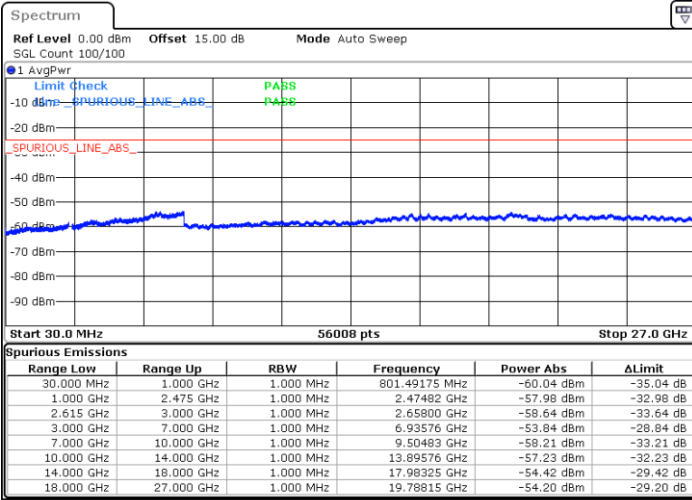

Lowest Channel / FullRB

N/A

Date: 5.APR.2022 17:22:48