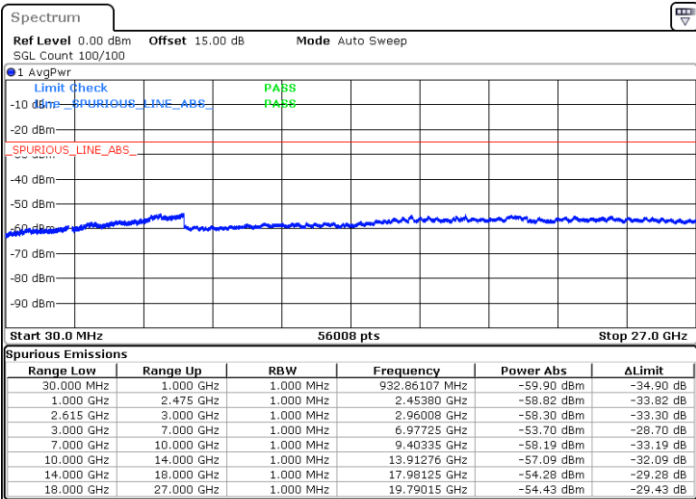

Lowest Channel / 1RB0 and 1RB74

Lowest Channel / 1RB74 and 1RB0

Date: 5.APR.2022 13:41:00

Date: 5.APR.2022 13:36:56

Lowest Channel / FullIRB

N/A

Date: 5.APR.2022 13:45:05

LTE Band 7C / 15MHz+15MHz

16QAM

Middle Channel / 1RB0 and 1RB74

Middle Channel / 1RB74 and 1RB0

Date: 5.APR.2022 13:56:26

Date: 5.APR.2022 14:00:30

Middle Channel / FullIRB

N/A

Date: 5.APR.2022 13:52:21

LTE Band 7C / 15MHz+15MHz

16QAM

Highest Channel / 1RB0 and 1RB74

Highest Channel / 1RB74 and 1RB0

Date: 5.APR.2022 14:24:06

Date: 5.APR.2022 14:20:02

Highest Channel / FullIRB

N/A

Date: 5.APR.2022 14:28:10

LTE Band 7C / 15MHz+20MHz

16QAM

Lowest Channel / 1RB0 and 1RB99

Lowest Channel / 1RB74 and 1RB0

Date: 5.APR.2022 14:51:46

Date: 5.APR.2022 14:47:42

Lowest Channel / FullIRB