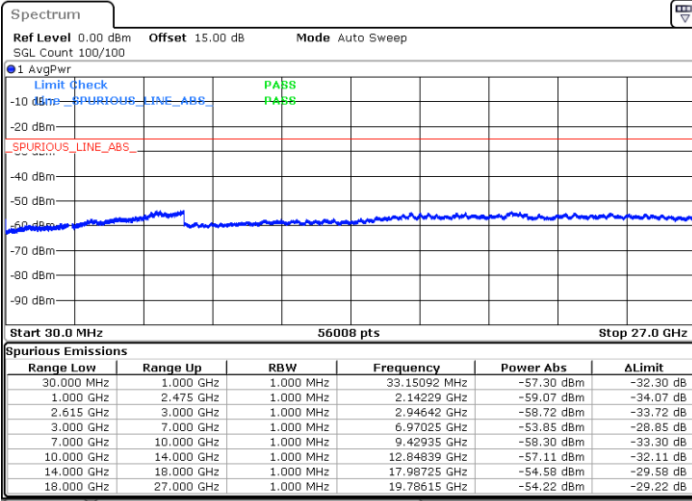

LTE Band 7C / 15MHz+15MHz

16QAM

Highest Channel / 1RB0 and 1RB74

Highest Channel / 1RB74 and 1RB0

Date: 5.APR.2022 14:24:06

Date: 5.APR.2022 14:20:02

Highest Channel / FullIRB

N/A

Date: 5.APR.2022 14:28:10

LTE Band 7C / 15MHz+20MHz

16QAM

Lowest Channel / 1RB0 and 1RB99

Lowest Channel / 1RB74 and 1RB0

Date: 5.APR.2022 14:51:46

Date: 5.APR.2022 14:47:42

Lowest Channel / FullIRB

N/A

Date: 5.APR.2022 14:55:50

LTE Band 7C / 15MHz+20MHz

16QAM

Middle Channel / 1RB0 and 1RB9

Middle Channel / 1RB74 and 1RB0

Date: 5.APR.2022 15:07:11

Date: 5.APR.2022 15:11:15

Middle Channel / FullIRB

N/A

Date: 5.APR.2022 15:03:07

LTE Band 7C / 15MHz+20MHz

16QAM

Highest Channel / 1RB0 and 1RB99

Highest Channel / 1RB74 and 1RB0

Date: 5.APR.2022 15:34:51