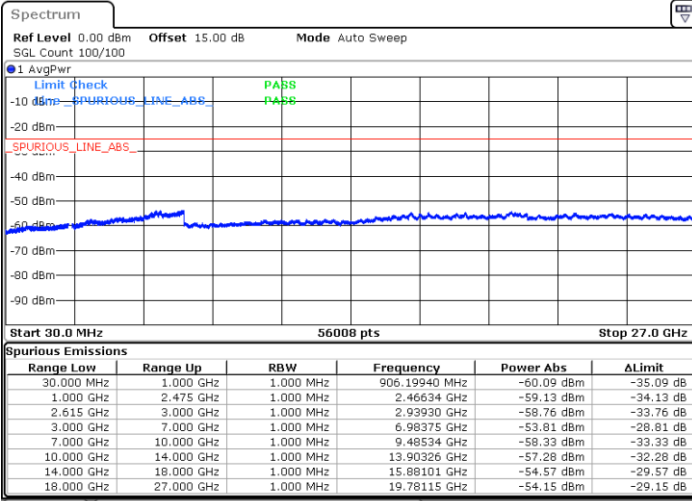

Lowest Channel / 1RB99 and 1RB0

Date: 5.APR.2022 17:17:22

Date: 5.APR.2022 17:16:01

Lowest Channel / FullIRB

N/A

Date: 5.APR.2022 17:24:09

LTE Band 7C / 20MHz+20MHz

QPSK

Middle Channel / 1RB0 and 1RB99

Middle Channel / 1RB99 and 1RB0

Date: 5.APR.2022 17:35:30

Date: 5.APR.2022 17:36:51

Middle Channel / FullRB

N/A

Date: 5.APR.2022 17:28:43

LTE Band 7C / 20MHz+20MHz

QPSK

Highest Channel / 1RB0 and 1RB99

Highest Channel / 1RB99 and 1RB0

Date: 5.APR.2022 18:03:09

Date: 5.APR.2022 17:56:22

Highest Channel / FullIRB

N/A

Date: 5.APR.2022 18:04:31

LTE Band 7C / 10MHz+20MHz

16QAM

Lowest Channel / 1RB0 and 1RB99

Lowest Channel / 1RB49 and 1RB0

Date: 5.APR.2022 11:19:21

Date: 5.APR.2022 11:15:18

Lowest Channel / FullIRB

N/A