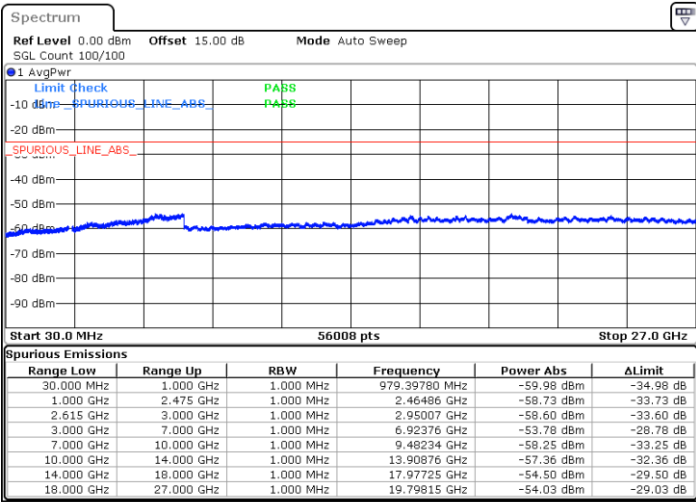

LTE Band 7C / 15MHz+15MHz

16QAM

Middle Channel / 1RB0 and 1RB74

Middle Channel / 1RB74 and 1RB0

Date: 5.APR.2022 13:56:26

Date: 5.APR.2022 14:00:30