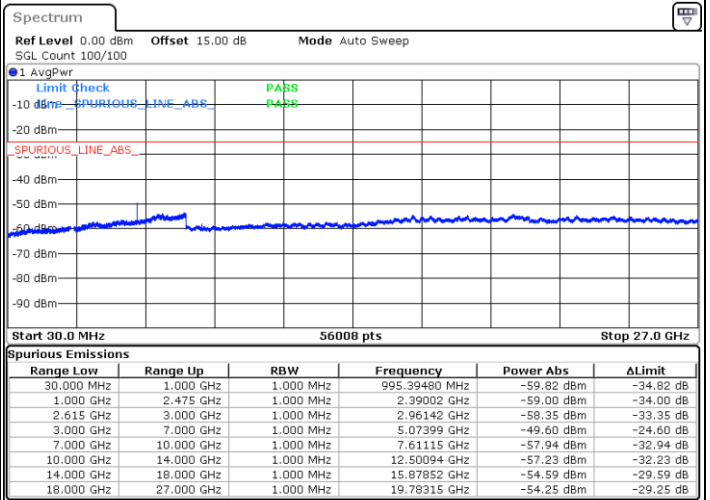

Highest Channel / FullIRB

N/A

Date: 5.APR.2022 12:06:28

LTE Band 7C / 15MHz+10MHz

16QAM

Lowest Channel / 1RB0 and 1RB49

Lowest Channel / 1RB74 and 1RB0

Date: 5.APR.2022 18:29:34

Date: 5.APR.2022 18:25:30

Lowest Channel / FullIRB

N/A

Date: 5.APR.2022 18:33:39

LTE Band 7C / 15MHz+10MHz

16QAM

Middle Channel / 1RB0 and 1RB49

Middle Channel / 1RB74 and 1RB0

Date: 5.APR.2022 18:44:59

Date: 5.APR.2022 18:49:03

Middle Channel / FullIRB

N/A

Date: 5.APR.2022 18:40:55

LTE Band 7C / 15MHz+10MHz

16QAM

Highest Channel / 1RB0 and 1RB49

Highest Channel / 1RB74 and 1RB0

Date: 5.APR.2022 19:18:29

Date: 5.APR.2022 19:14:26

Highest Channel / FullIRB

N/A

Date: 5.APR.2022 19:22:34

LTE Band 7C / 15MHz+15MHz

16QAM