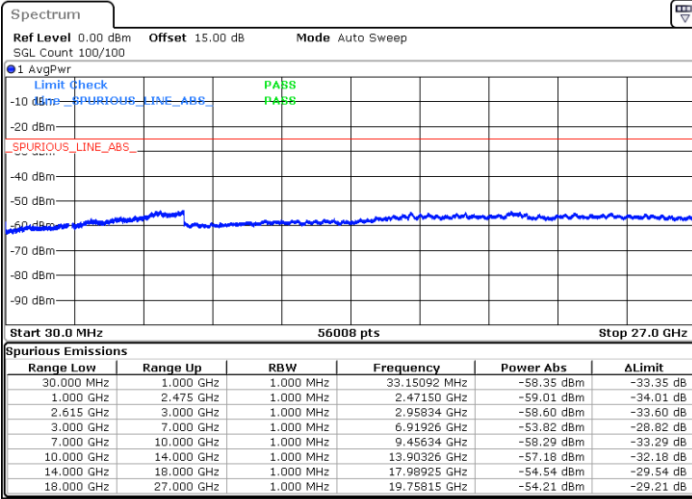

N/A

Date: 5.APR.2022 14:55:50

LTE Band 7C / 15MHz+20MHz

16QAM

Middle Channel / 1RB0 and 1RB9

Middle Channel / 1RB74 and 1RB0

Date: 5.APR.2022 15:07:11

Date: 5.APR.2022 15:11:15

Middle Channel / FullIRB

N/A

Date: 5.APR.2022 15:03:07

LTE Band 7C / 15MHz+20MHz

16QAM

Highest Channel / 1RB0 and 1RB99

Highest Channel / 1RB74 and 1RB0

Date: 5.APR.2022 15:34:51

Date: 5.APR.2022 15:30:47

Highest Channel / FullIRB

N/A

Date: 5.APR.2022 15:38:55

LTE Band 7C / 20MHz+10MHz

16QAM

Lowest Channel / 1RB0 and 1RB49

Lowest Channel / 1RB99 and 1RB0