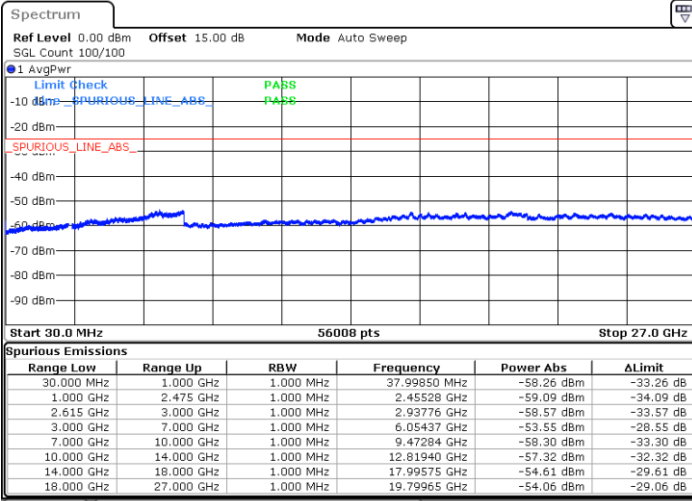

Date: 5.APR.2022 16:13:53

LTE Band 7C / 20MHz+15MHz

16QAM

Highest Channel / 1RB0 and 1RB74

Highest Channel / 1RB99 and 1RB0

Date: 5.APR.2022 16:51:02

Date: 5.APR.2022 16:46:58

Highest Channel / FullIRB

N/A

Date: 5.APR.2022 16:55:06

LTE Band 7C / 20MHz+20MHz

16QAM

Lowest Channel / 1RB0 and 1RB99

Lowest Channel / 1RB99 and 1RB0

Date: 5.APR.2022 17:18:43

Date: 5.APR.2022 17:14:39