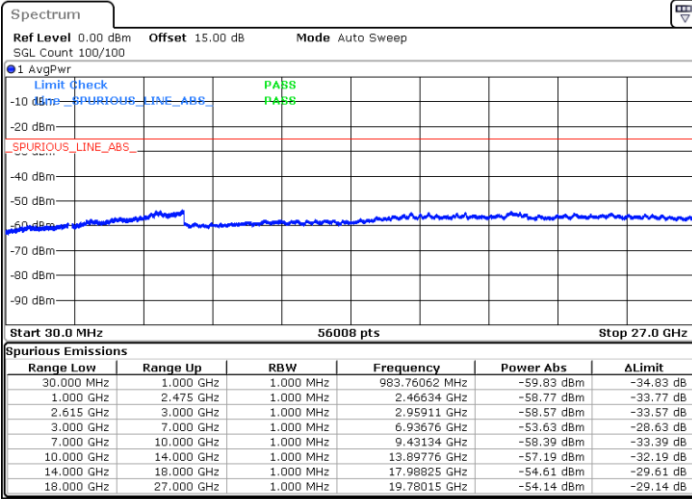

Date: 5.APR.2022 15:30:47

Highest Channel / FullIRB

N/A

Date: 5.APR.2022 15:38:55

LTE Band 7C / 20MHz+10MHz

16QAM

Lowest Channel / 1RB0 and 1RB49

Lowest Channel / 1RB99 and 1RB0

Date: 5.APR.2022 12:30:06

Date: 5.APR.2022 12:26:03

Lowest Channel / FullIRB

N/A

Date: 5.APR.2022 12:34:11

LTE Band 7C / 20MHz+10MHz

16QAM

Middle Channel / 1RB0 and 1RB49

Middle Channel / 1RB99 and 1RB0

Date: 5.APR.2022 12:45:32

Date: 5.APR.2022 12:49:36

Middle Channel / FullIRB

N/A

Date: 5.APR.2022 12:41:28

LTE Band 7C / 20MHz+10MHz

16QAM

Highest Channel / 1RB0 and 1RB49

Highest Channel / 1RB99 and 1RB0

Date: 5.APR.2022 13:13:12

Date: 5.APR.2022 13:09:08

Highest Channel / FullIRB

N/A

Date: 5.APR.2022 13:17:16

LTE Band 7C / 20MHz+15MHz