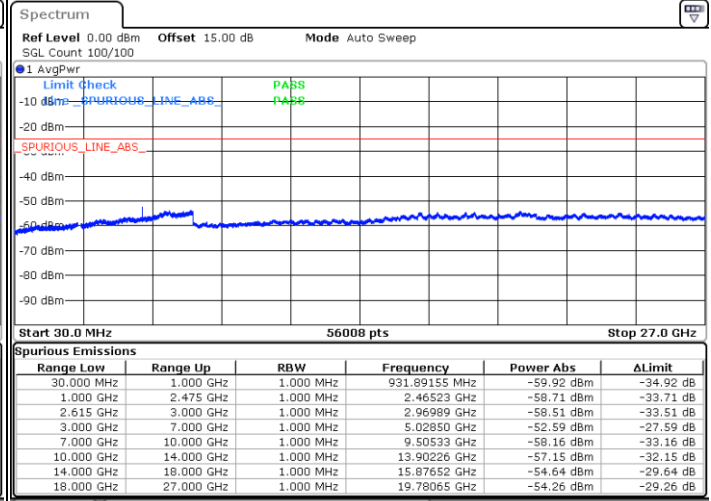

N/A

Date: 5.APR.2022 11:30:42

LTE Band 7C / 10MHz+20MHz

16QAM

Highest Channel / 1RB0 and 1RB99

Highest Channel / 1RB49 and 1RB0

Date: 5.APR.2022 12:02:24

Date: 5.APR.2022 11:58:21

Highest Channel / FullIRB

N/A

Date: 5.APR.2022 12:06:28

LTE Band 7C / 15MHz+10MHz

16QAM

Lowest Channel / 1RB0 and 1RB49

Lowest Channel / 1RB74 and 1RB0

Date: 5.APR.2022 18:29:34

Date: 5.APR.2022 18:25:30

Lowest Channel / FullIRB

N/A

Date: 5.APR.2022 18:33:39

LTE Band 7C / 15MHz+10MHz

16QAM

Middle Channel / 1RB0 and 1RB49

Middle Channel / 1RB74 and 1RB0

Date: 5.APR.2022 18:44:59

Date: 5.APR.2022 18:49:03

Middle Channel / FullIRB

N/A

Date: 5.APR.2022 18:40:55

LTE Band 7C / 15MHz+10MHz

16QAM

Highest Channel / 1RB0 and 1RB49