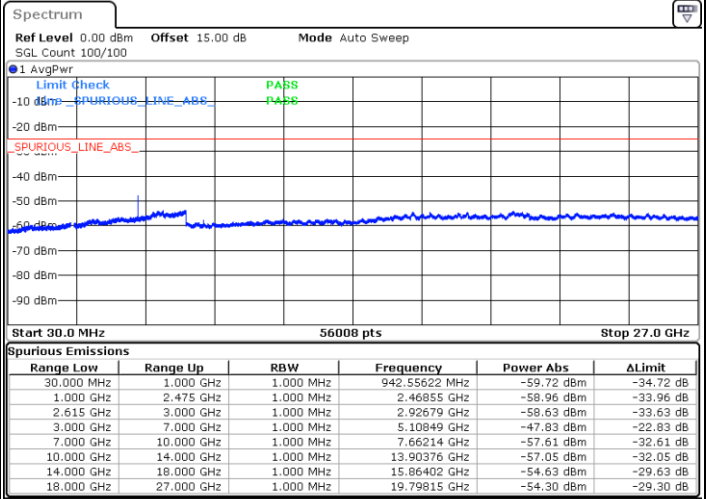

LTE Band 7C / 20MHz+15MHz

16QAM

MiddleChannel / 1RB0 and 1RB74

Middle Channel / 1RB99 and 1RB0

Date: 5.APR.2022 16:17:57

Date: 5.APR.2022 16:22:01

Middle Channel / FullIRB

N/A

Date: 5.APR.2022 16:13:53

LTE Band 7C / 20MHz+15MHz

16QAM

Highest Channel / 1RB0 and 1RB74

Highest Channel / 1RB99 and 1RB0

Date: 5.APR.2022 16:51:02

Date: 5.APR.2022 16:46:58

Highest Channel / FullIRB

N/A

Date: 5.APR.2022 16:55:06

LTE Band 7C / 20MHz+20MHz

16QAM

Lowest Channel / 1RB0 and 1RB99

Lowest Channel / 1RB99 and 1RB0

Date: 5.APR.2022 17:18:43

Date: 5.APR.2022 17:14:39