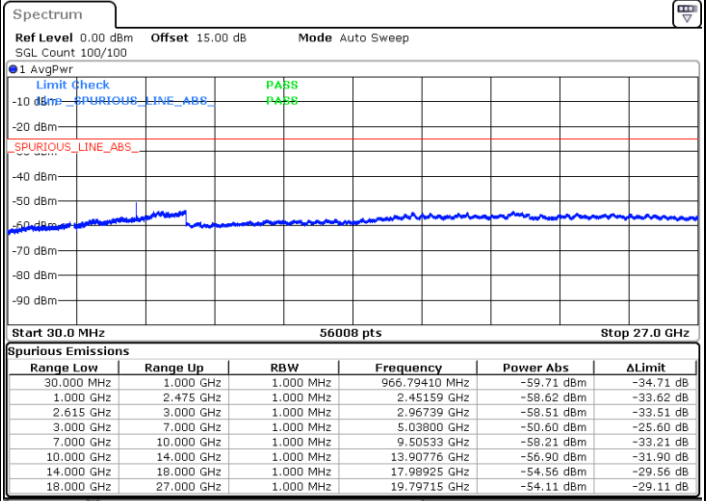

Date: 5.APR.2022 12:40:07

LTE Band 7C / 20MHz+10MHz

QPSK

Highest Channel / 1RB0 and 1RB49

Highest Channel / 1RB99 and 1RB0

Date: 5.APR.2022 13:14:33

Date: 5.APR.2022 13:07:46

Highest Channel / FullIRB

N/A

Date: 5.APR.2022 13:15:55

LTE Band 7C / 20MHz+15MHz

QPSK

Lowest Channel / 1RB0 and 1RB74

Lowest Channel / 1RB99 and 1RB0

Date: 5.APR.2022 16:01:11

Date: 5.APR.2022 15:59:50

Lowest Channel / FullRB

N/A

Date: 5.APR.2022 16:07:59

LTE Band 7C / 20MHz+15MHz

QPSK

MiddleChannel / 1RB0 and 1RB74

Middle Channel / 1RB99 and 1RB0

Date: 5.APR.2022 16:19:19

Date: 5.APR.2022 16:20:40

Middle Channel / FullIRB

N/A

Date: 5.APR.2022 16:12:32

LTE Band 7C / 20MHz+15MHz

QPSK

Highest Channel / 1RB0 and 1RB74

Highest Channel / 1RB99 and 1RB0