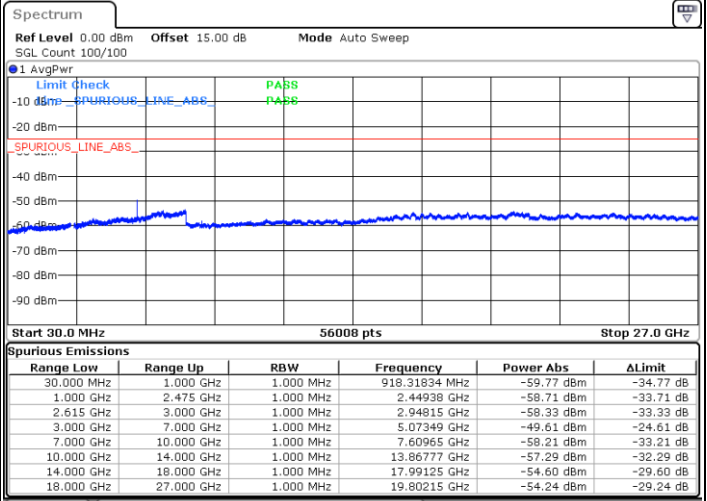

Highest Channel / 1RB0 and 1RB49

Highest Channel / 1RB99 and 1RB0

Date: 5.APR.2022 13:13:12

Date: 5.APR.2022 13:09:08

Highest Channel / FullIRB

N/A

Date: 5.APR.2022 13:17:16

LTE Band 7C / 20MHz+15MHz

16QAM

Lowest Channel / 1RB0 and 1RB74

Lowest Channel / 1RB99 and 1RB0

Date: 5.APR.2022 16:02:33

Date: 5.APR.2022 15:58:29

Lowest Channel / FullRB

N/A

Date: 5.APR.2022 16:06:37

LTE Band 7C / 20MHz+15MHz

16QAM

MiddleChannel / 1RB0 and 1RB74

Middle Channel / 1RB99 and 1RB0

Date: 5.APR.2022 16:17:57

Date: 5.APR.2022 16:22:01

Middle Channel / FullIRB

N/A

Date: 5.APR.2022 16:13:53

LTE Band 7C / 20MHz+15MHz

16QAM

Highest Channel / 1RB0 and 1RB74

Highest Channel / 1RB99 and 1RB0

Date: 5.APR.2022 16:51:02

Date: 5.APR.2022 16:46:58

Highest Channel / FullIRB