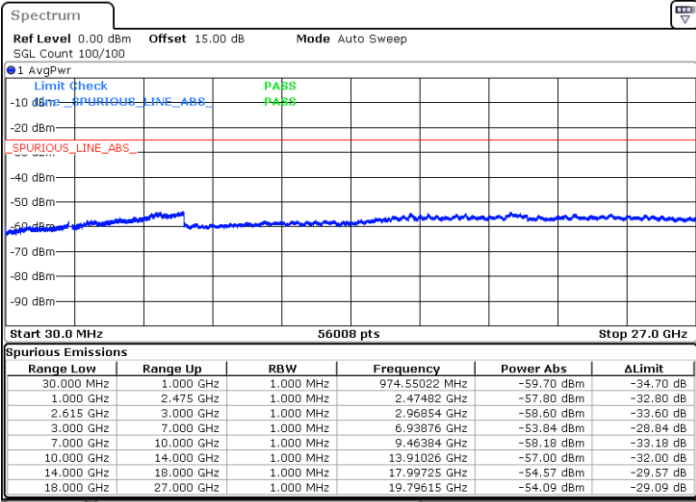

Date: 5.APR.2022 16:52:23

Date: 5.APR.2022 16:45:37

Highest Channel / FullIRB

N/A

Date: 5.APR.2022 16:53:45

LTE Band 7C / 20MHz+20MHz

QPSK

Lowest Channel / 1RB0 and 1RB99

Lowest Channel / 1RB99 and 1RB0

Date: 5.APR.2022 17:17:22

Date: 5.APR.2022 17:16:01

Lowest Channel / FullIRB

N/A

Date: 5.APR.2022 17:24:09

LTE Band 7C / 20MHz+20MHz

QPSK

Middle Channel / 1RB0 and 1RB99

Middle Channel / 1RB99 and 1RB0

Date: 5.APR.2022 17:35:30

Date: 5.APR.2022 17:36:51

Middle Channel / FullRB

N/A

Date: 5.APR.2022 17:28:43

LTE Band 7C / 20MHz+20MHz

QPSK

Highest Channel / 1RB0 and 1RB99

Highest Channel / 1RB99 and 1RB0

Date: 5.APR.2022 18:03:09

Date: 5.APR.2022 17:56:22

Highest Channel / FullIRB

N/A

Date: 5.APR.2022 18:04:31