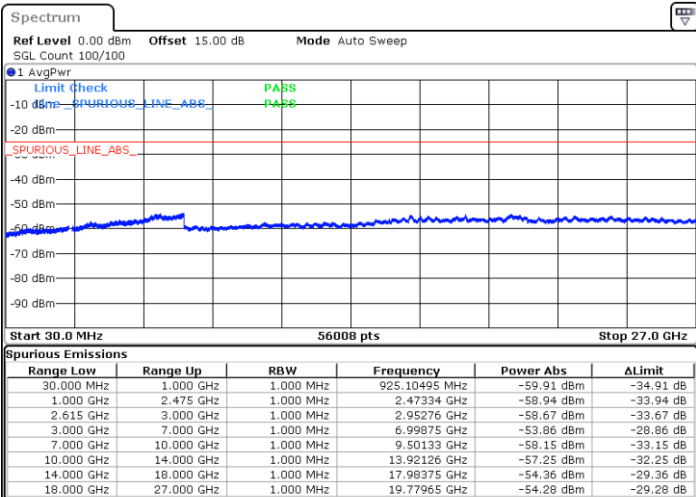

Highest Channel / FullIRB

N/A

Date: 5.APR.2022 12:06:28

LTE Band 7C / 15MHz+10MHz

16QAM

Lowest Channel / 1RB0 and 1RB49

Lowest Channel / 1RB74 and 1RB0

Date: 5.APR.2022 18:29:34

Date: 5.APR.2022 18:25:30

Lowest Channel / FullIRB

N/A

Date: 5.APR.2022 18:33:39

LTE Band 7C / 15MHz+10MHz

16QAM

Middle Channel / 1RB0 and 1RB49

Middle Channel / 1RB74 and 1RB0

Date: 5.APR.2022 18:44:59

Date: 5.APR.2022 18:49:03

Middle Channel / FullIRB

N/A

Date: 5.APR.2022 18:40:55

LTE Band 7C / 15MHz+10MHz

16QAM

Highest Channel / 1RB0 and 1RB49

Highest Channel / 1RB74 and 1RB0

Date: 5.APR.2022 19:18:29

Date: 5.APR.2022 19:14:26

Highest Channel / FullIRB

N/A

Date: 5.APR.2022 19:22:34

LTE Band 7C / 15MHz+15MHz

16QAM