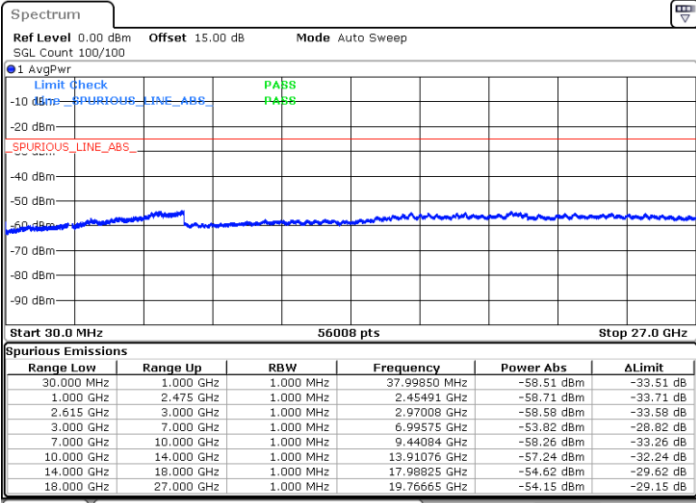

Date: 5.APR.2022 16:20:40

Middle Channel / FullIRB

N/A

Date: 5.APR.2022 16:12:32

LTE Band 7C / 20MHz+15MHz

QPSK

Highest Channel / 1RB0 and 1RB74

Highest Channel / 1RB99 and 1RB0

Date: 5.APR.2022 16:52:23

Date: 5.APR.2022 16:45:37

Highest Channel / FullIRB

N/A

Date: 5.APR.2022 16:53:45

LTE Band 7C / 20MHz+20MHz

QPSK

Lowest Channel / 1RB0 and 1RB99

Lowest Channel / 1RB99 and 1RB0

Date: 5.APR.2022 17:17:22

Date: 5.APR.2022 17:16:01

Lowest Channel / FullIRB

N/A

Date: 5.APR.2022 17:24:09

LTE Band 7C / 20MHz+20MHz

QPSK