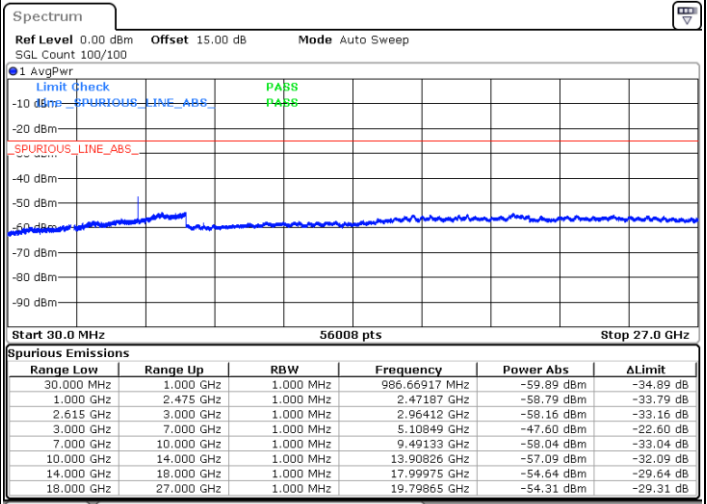

Lowest Channel / 1RB0 and 1RB74

Lowest Channel / 1RB74 and 1RB0

Date: 5.APR.2022 13:41:00

Date: 5.APR.2022 13:36:56

Lowest Channel / FullIRB

N/A

Date: 5.APR.2022 13:45:05

LTE Band 7C / 15MHz+15MHz

16QAM

Middle Channel / 1RB0 and 1RB74

Middle Channel / 1RB74 and 1RB0

Date: 5.APR.2022 13:56:26

Date: 5.APR.2022 14:00:30

Middle Channel / FullIRB

N/A

Date: 5.APR.2022 13:52:21

LTE Band 7C / 15MHz+15MHz

16QAM

Highest Channel / 1RB0 and 1RB74

Highest Channel / 1RB74 and 1RB0

Date: 5.APR.2022 14:24:06

Date: 5.APR.2022 14:20:02

Highest Channel / FullIRB

N/A

Date: 5.APR.2022 14:28:10

LTE Band 7C / 15MHz+20MHz

16QAM

Lowest Channel / 1RB0 and 1RB99

Lowest Channel / 1RB74 and 1RB0

Date: 5.APR.2022 14:51:46

Date: 5.APR.2022 14:47:42

Lowest Channel / FullIRB