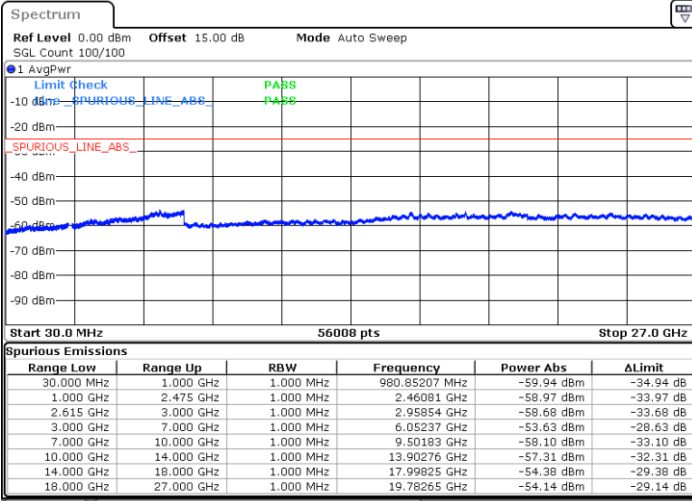

LTE Band 7C / 20MHz+10MHz

QPSK

Middle Channel / 1RB0 and 1RB49

Middle Channel / 1RB99 and 1RB0

Date: 5.APR.2022 12:46:53

Date: 5.APR.2022 12:48:15

Middle Channel / FullRB

N/A

Date: 5.APR.2022 12:40:07

LTE Band 7C / 20MHz+10MHz

QPSK

Highest Channel / 1RB0 and 1RB49

Highest Channel / 1RB99 and 1RB0

Date: 5.APR.2022 13:14:33

Date: 5.APR.2022 13:07:46

Highest Channel / FullIRB

N/A

Date: 5.APR.2022 13:15:55

LTE Band 7C / 20MHz+15MHz

QPSK

Lowest Channel / 1RB0 and 1RB74

Lowest Channel / 1RB99 and 1RB0

Date: 5.APR.2022 16:01:11

Date: 5.APR.2022 15:59:50