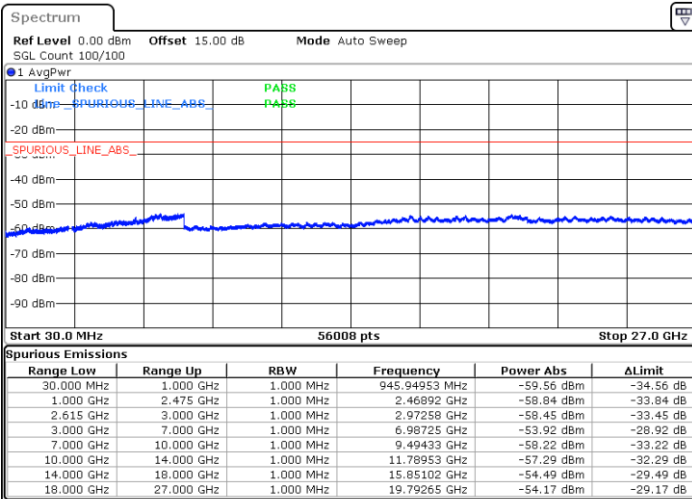

Lowest Channel / FullRB

N/A

Date: 5.APR.2022 16:07:59

LTE Band 7C / 20MHz+15MHz

QPSK

MiddleChannel / 1RB0 and 1RB74

Middle Channel / 1RB99 and 1RB0

Date: 5.APR.2022 16:19:19

Date: 5.APR.2022 16:20:40

Middle Channel / FullIRB

N/A

Date: 5.APR.2022 16:12:32

LTE Band 7C / 20MHz+15MHz

QPSK

Highest Channel / 1RB0 and 1RB74

Highest Channel / 1RB99 and 1RB0

Date: 5.APR.2022 16:52:23

Date: 5.APR.2022 16:45:37

Highest Channel / FullIRB

N/A

Date: 5.APR.2022 16:53:45

LTE Band 7C / 20MHz+20MHz

QPSK

Lowest Channel / 1RB0 and 1RB99

Lowest Channel / 1RB99 and 1RB0

Date: 5.APR.2022 17:17:22

Date: 5.APR.2022 17:16:01

Lowest Channel / FullIRB

N/A

Date: 5.APR.2022 17:24:09

LTE Band 7C / 20MHz+20MHz

QPSK