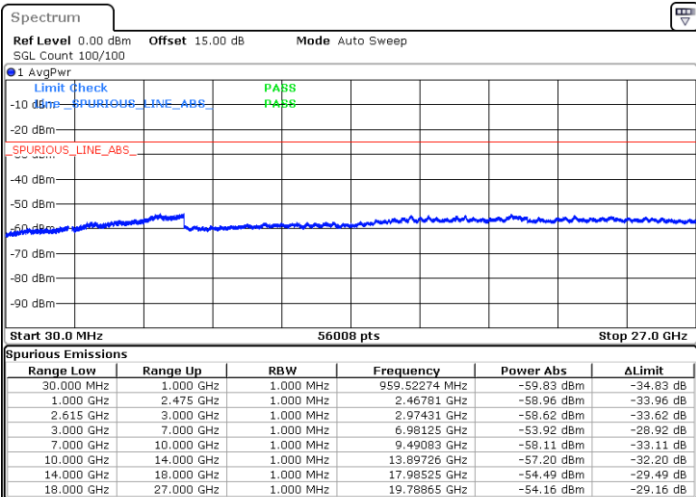

LTE Band 7C / 10MHz+20MHz

16QAM

Lowest Channel / 1RB0 and 1RB99

Lowest Channel / 1RB49 and 1RB0

Date: 5.APR.2022 11:19:21

Date: 5.APR.2022 11:15:18

Lowest Channel / FullIRB

N/A

Date: 5.APR.2022 11:23:26

LTE Band 7C / 10MHz+20MHz

16QAM

MiddleChannel / 1RB0 and 1RB99

Middle Channel / 1RB49 and 1RB0

Date: 5.APR.2022 11:34:46

Date: 5.APR.2022 11:38:50

Middle Channel / FullIRB

N/A

Date: 5.APR.2022 11:30:42

LTE Band 7C / 10MHz+20MHz

16QAM

Highest Channel / 1RB0 and 1RB99

Highest Channel / 1RB49 and 1RB0

Date: 5.APR.2022 12:02:24

Date: 5.APR.2022 11:58:21

Highest Channel / FullIRB

N/A

Date: 5.APR.2022 12:06:28

LTE Band 7C / 15MHz+10MHz

16QAM

Lowest Channel / 1RB0 and 1RB49

Lowest Channel / 1RB74 and 1RB0

Date: 5.APR.2022 18:29:34