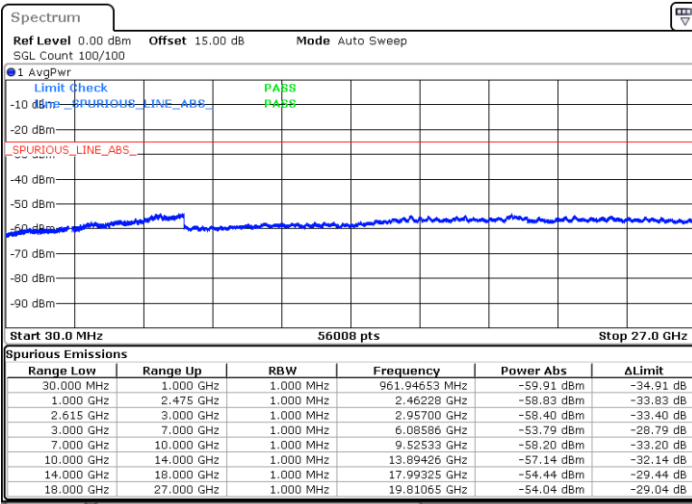

Lowest Channel / 1RB0 and 1RB74

Lowest Channel / 1RB74 and 1RB0

Date: 5.APR.2022 13:41:00

Date: 5.APR.2022 13:36:56

Lowest Channel / FullIRB

N/A

Date: 5.APR.2022 13:45:05

LTE Band 7C / 15MHz+15MHz

LTE Band 7C / 15MHz+15MHz

16QAM

Highest Channel / 1RB0 and 1RB74

Highest Channel / 1RB74 and 1RB0

Date: 5.APR.2022 14:24:06

Date: 5.APR.2022 14:20:02

Highest Channel / FullIRB

N/A

Date: 5.APR.2022 14:28:10

LTE Band 7C / 15MHz+20MHz

16QAM

Lowest Channel / 1RB0 and 1RB99

Lowest Channel / 1RB74 and 1RB0

Date: 5.APR.2022 14:51:46

Date: 5.APR.2022 14:47:42

Lowest Channel / FullIRB