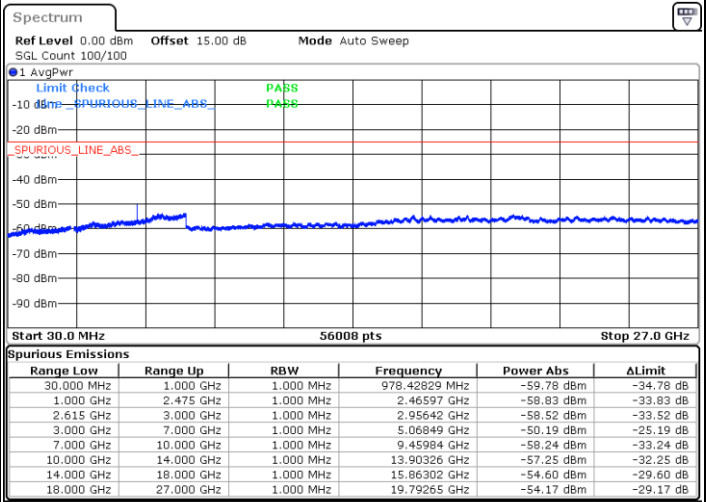

LTE Band 7C / 15MHz+15MHz

16QAM

Middle Channel / 1RB0 and 1RB74

Middle Channel / 1RB74 and 1RB0

Date: 5.APR.2022 13:56:26

Date: 5.APR.2022 14:00:30