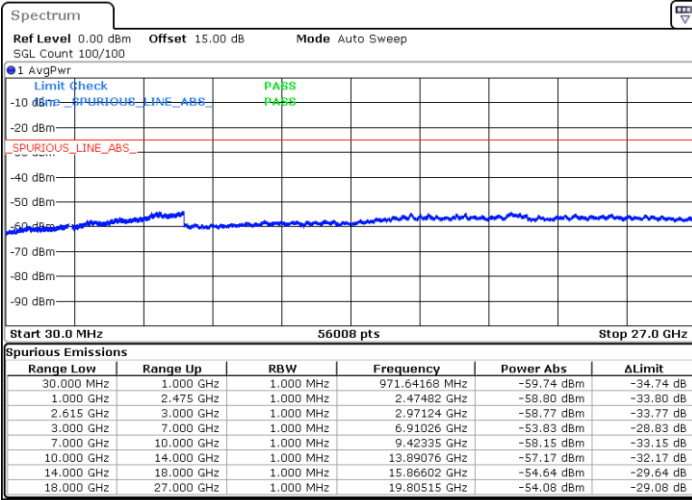

Highest Channel / 1RB74 and 1RB0

Date: 5.APR.2022 19:18:29

Date: 5.APR.2022 19:14:26

Highest Channel / FullIRB

N/A

Date: 5.APR.2022 19:22:34

LTE Band 7C / 15MHz+15MHz

16QAM

Lowest Channel / 1RB0 and 1RB74

Lowest Channel / 1RB74 and 1RB0

Date: 5.APR.2022 13:41:00

Date: 5.APR.2022 13:36:56

Lowest Channel / FullIRB

N/A

Date: 5.APR.2022 13:45:05

LTE Band 7C / 15MHz+15MHz

LTE Band 7C / 15MHz+15MHz

16QAM

Highest Channel / 1RB0 and 1RB74

Highest Channel / 1RB74 and 1RB0

Date: 5.APR.2022 14:24:06

Date: 5.APR.2022 14:20:02

Highest Channel / FullIRB

N/A