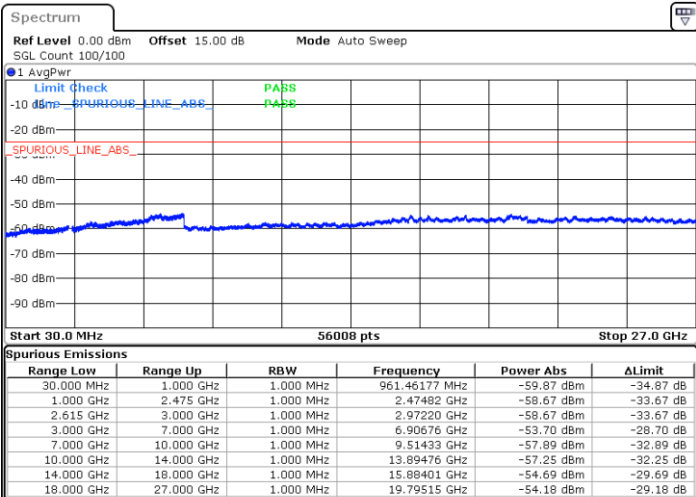

Highest Channel / 1RB0 and 1RB49

Highest Channel / 1RB99 and 1RB0

Date: 5.APR.2022 13:13:12

Date: 5.APR.2022 13:09:08

Highest Channel / FullIRB

N/A

Date: 5.APR.2022 13:17:16

LTE Band 7C / 20MHz+15MHz

16QAM

Lowest Channel / 1RB0 and 1RB74

Lowest Channel / 1RB99 and 1RB0

Date: 5.APR.2022 16:02:33

Date: 5.APR.2022 15:58:29

Lowest Channel / FullRB

N/A

Date: 5.APR.2022 16:06:37

LTE Band 7C / 20MHz+15MHz

16QAM

MiddleChannel / 1RB0 and 1RB74

Middle Channel / 1RB99 and 1RB0

Date: 5.APR.2022 16:17:57

Date: 5.APR.2022 16:22:01

Middle Channel / FullIRB

N/A

Date: 5.APR.2022 16:13:53

LTE Band 7C / 20MHz+15MHz

16QAM

Highest Channel / 1RB0 and 1RB74

Highest Channel / 1RB99 and 1RB0

Date: 5.APR.2022 16:51:02

Date: 5.APR.2022 16:46:58

Highest Channel / FullIRB