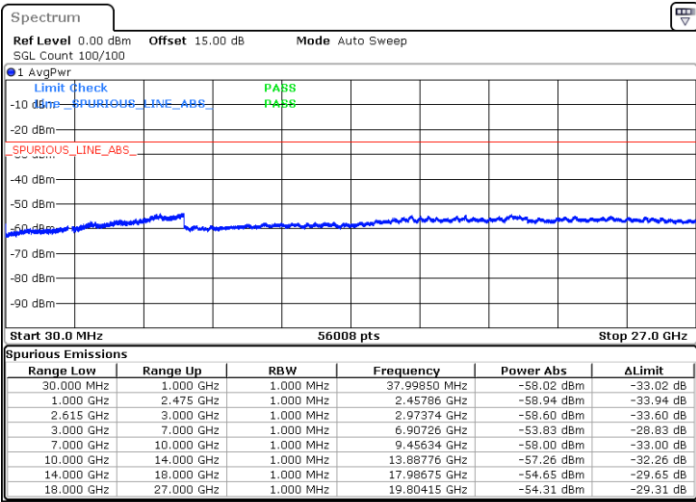

Lowest Channel / 1RB99 and 1RB0

Date: 5.APR.2022 17:17:22

Date: 5.APR.2022 17:16:01

Lowest Channel / FullIRB

N/A

Date: 5.APR.2022 17:24:09

LTE Band 7C / 20MHz+20MHz

QPSK

Middle Channel / 1RB0 and 1RB99

Middle Channel / 1RB99 and 1RB0

Date: 5.APR.2022 17:35:30

Date: 5.APR.2022 17:36:51

Middle Channel / FullRB

N/A

Date: 5.APR.2022 17:28:43

LTE Band 7C / 20MHz+20MHz

QPSK

Highest Channel / 1RB0 and 1RB99

Highest Channel / 1RB99 and 1RB0

Date: 5.APR.2022 18:03:09

Date: 5.APR.2022 17:56:22

Highest Channel / FullIRB

N/A

Date: 5.APR.2022 18:04:31

LTE Band 7C / 10MHz+20MHz

16QAM

Lowest Channel / 1RB0 and 1RB99

Lowest Channel / 1RB49 and 1RB0

Date: 5.APR.2022 11:19:21

Date: 5.APR.2022 11:15:18

Lowest Channel / FullIRB

N/A