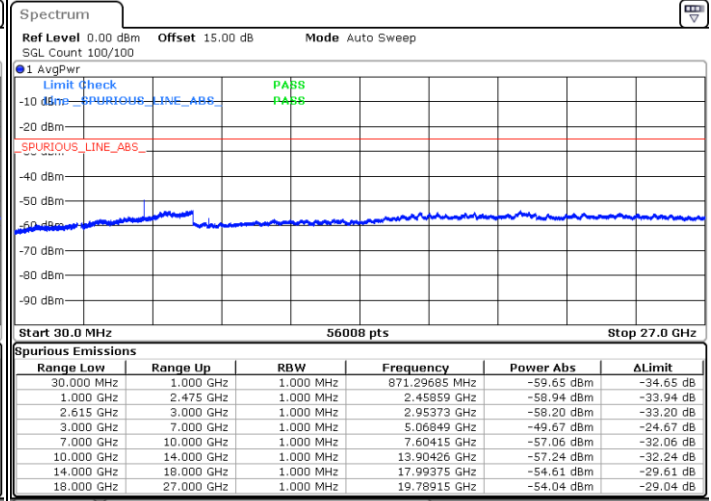

Date: 5.APR.2022 16:52:23

Date: 5.APR.2022 16:45:37

Highest Channel / FullIRB

N/A

Date: 5.APR.2022 16:53:45

LTE Band 7C / 20MHz+20MHz

QPSK

Lowest Channel / 1RB0 and 1RB99

Lowest Channel / 1RB99 and 1RB0

Date: 5.APR.2022 17:17:22

Date: 5.APR.2022 17:16:01

Lowest Channel / FullIRB

N/A

Date: 5.APR.2022 17:24:09

LTE Band 7C / 20MHz+20MHz

QPSK

Middle Channel / 1RB0 and 1RB99

Middle Channel / 1RB99 and 1RB0

Date: 5.APR.2022 17:35:30

Date: 5.APR.2022 17:36:51

Middle Channel / FullRB

N/A

Date: 5.APR.2022 17:28:43

LTE Band 7C / 20MHz+20MHz

QPSK

Highest Channel / 1RB0 and 1RB99

Highest Channel / 1RB99 and 1RB0

Date: 5.APR.2022 18:03:09

Date: 5.APR.2022 17:56:22

Highest Channel / FullIRB

N/A

Date: 5.APR.2022 18:04:31