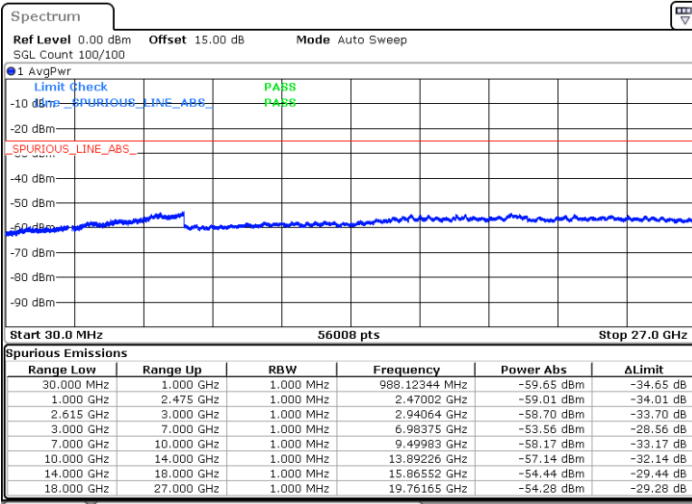

Lowest Channel / 1RB0 and 1RB74

Lowest Channel / 1RB74 and 1RB0

Date: 5.APR.2022 13:41:00

Date: 5.APR.2022 13:36:56

Lowest Channel / FullIRB

N/A

Date: 5.APR.2022 13:45:05

LTE Band 7C / 15MHz+15MHz

16QAM

Middle Channel / 1RB0 and 1RB74

Middle Channel / 1RB74 and 1RB0

Date: 5.APR.2022 13:56:26

Date: 5.APR.2022 14:00:30

Middle Channel / FullIRB

N/A

Date: 5.APR.2022 13:52:21

LTE Band 7C / 15MHz+15MHz

16QAM

Highest Channel / 1RB0 and 1RB74

Highest Channel / 1RB74 and 1RB0

Date: 5.APR.2022 14:24:06

Date: 5.APR.2022 14:20:02

Highest Channel / FullIRB

N/A

Date: 5.APR.2022 14:28:10

LTE Band 7C / 15MHz+20MHz

16QAM

Lowest Channel / 1RB0 and 1RB99

Lowest Channel / 1RB74 and 1RB0

Date: 5.APR.2022 14:51:46

Date: 5.APR.2022 14:47:42

Lowest Channel / FullIRB