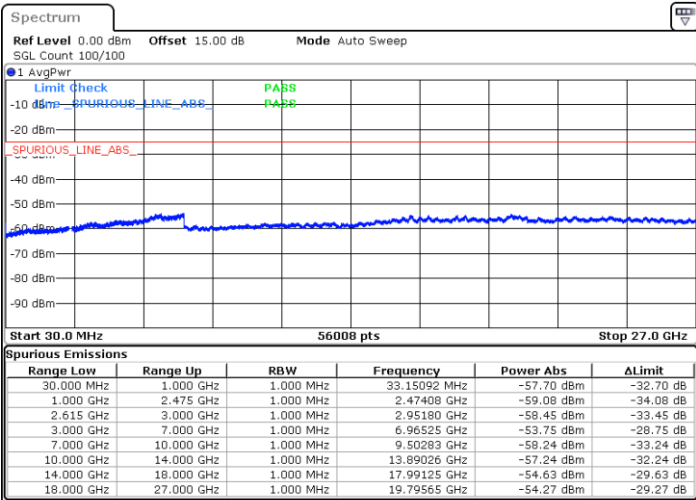

N/A

Date: 5.APR.2022 13:15:55

LTE Band 7C / 20MHz+15MHz

QPSK

Lowest Channel / 1RB0 and 1RB74

Lowest Channel / 1RB99 and 1RB0

Date: 5.APR.2022 16:01:11

Date: 5.APR.2022 15:59:50

Lowest Channel / FullRB

N/A

Date: 5.APR.2022 16:07:59

LTE Band 7C / 20MHz+15MHz

QPSK

MiddleChannel / 1RB0 and 1RB74

Middle Channel / 1RB99 and 1RB0

Date: 5.APR.2022 16:19:19

Date: 5.APR.2022 16:20:40

Middle Channel / FullIRB

N/A

Date: 5.APR.2022 16:12:32

LTE Band 7C / 20MHz+15MHz

QPSK

Highest Channel / 1RB0 and 1RB74

Highest Channel / 1RB99 and 1RB0

Date: 5.APR.2022 16:52:23

Date: 5.APR.2022 16:45:37

Highest Channel / FullIRB

N/A

Date: 5.APR.2022 16:53:45

LTE Band 7C / 20MHz+20MHz

QPSK

Lowest Channel / 1RB0 and 1RB99