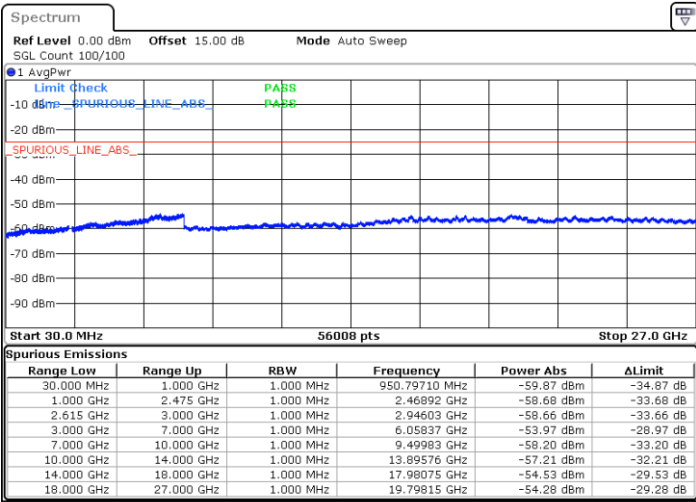

Middle Channel / FullIRB

N/A

Date: 5.APR.2022 15:03:07

LTE Band 7C / 15MHz+20MHz

16QAM

Highest Channel / 1RB0 and 1RB99

Highest Channel / 1RB74 and 1RB0

Date: 5.APR.2022 15:34:51

Date: 5.APR.2022 15:30:47

Highest Channel / FullIRB

N/A

Date: 5.APR.2022 15:38:55

LTE Band 7C / 20MHz+10MHz

16QAM

Lowest Channel / 1RB0 and 1RB49

Lowest Channel / 1RB99 and 1RB0

Date: 5.APR.2022 12:30:06

Date: 5.APR.2022 12:26:03

Lowest Channel / FullIRB

N/A

Date: 5.APR.2022 12:34:11

LTE Band 7C / 20MHz+10MHz

16QAM

Middle Channel / 1RB0 and 1RB49