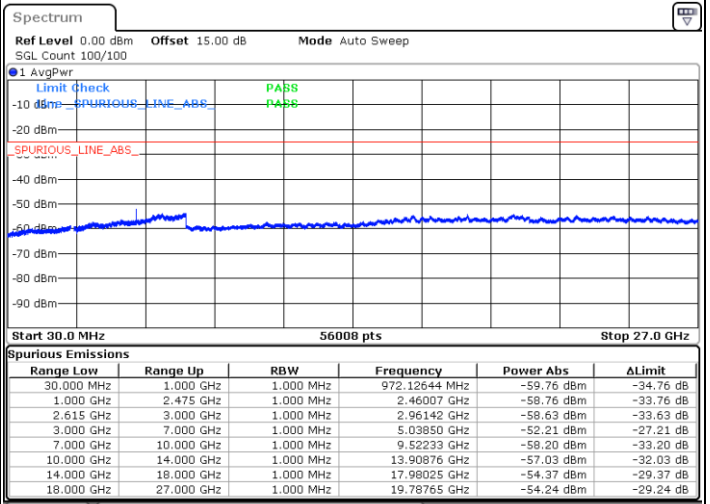

Middle Channel / FullIRB

N/A

Date: 5.APR.2022 15:03:07

LTE Band 7C / 15MHz+20MHz

16QAM

Highest Channel / 1RB0 and 1RB99

Highest Channel / 1RB74 and 1RB0

Date: 5.APR.2022 15:34:51

Date: 5.APR.2022 15:30:47

Highest Channel / FullIRB

N/A

Date: 5.APR.2022 15:38:55

LTE Band 7C / 20MHz+10MHz

16QAM

Lowest Channel / 1RB0 and 1RB49

Lowest Channel / 1RB99 and 1RB0

Date: 5.APR.2022 12:30:06

Date: 5.APR.2022 12:26:03

Lowest Channel / FullIRB

N/A

Date: 5.APR.2022 12:34:11

LTE Band 7C / 20MHz+10MHz

16QAM

Middle Channel / 1RB0 and 1RB49