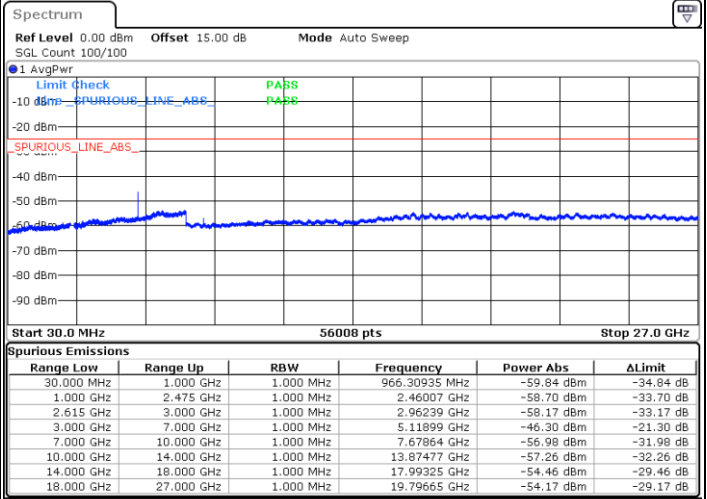

Date: 5.APR.2022 18:25:30

Lowest Channel / FullIRB

N/A

Date: 5.APR.2022 18:33:39

LTE Band 7C / 15MHz+10MHz

16QAM

Middle Channel / 1RB0 and 1RB49

Middle Channel / 1RB74 and 1RB0

Date: 5.APR.2022 18:44:59

Date: 5.APR.2022 18:49:03

Middle Channel / FullIRB

N/A

Date: 5.APR.2022 18:40:55

LTE Band 7C / 15MHz+10MHz

16QAM

Highest Channel / 1RB0 and 1RB49

Highest Channel / 1RB74 and 1RB0

Date: 5.APR.2022 19:18:29

Date: 5.APR.2022 19:14:26

Highest Channel / FullIRB

N/A

Date: 5.APR.2022 19:22:34

LTE Band 7C / 15MHz+15MHz

16QAM

Lowest Channel / 1RB0 and 1RB74

Lowest Channel / 1RB74 and 1RB0

Date: 5.APR.2022 13:41:00

Date: 5.APR.2022 13:36:56

Lowest Channel / FullIRB

N/A

Date: 5.APR.2022 13:45:05

LTE Band 7C / 15MHz+15MHz