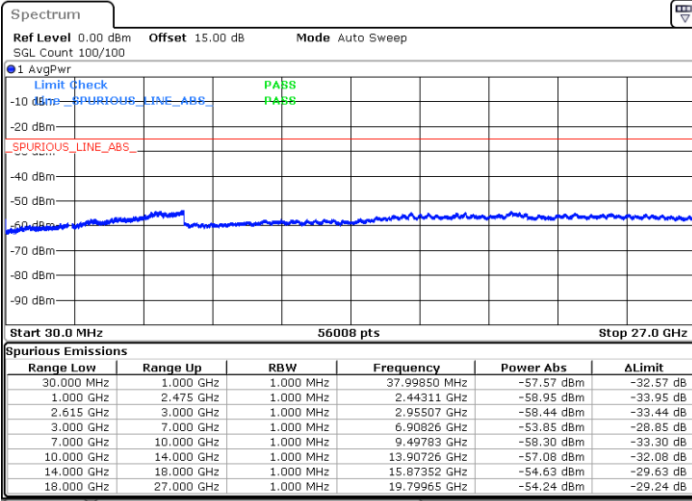

Date: 5.APR.2022 16:52:23

Date: 5.APR.2022 16:45:37

Highest Channel / FullIRB

N/A

Date: 5.APR.2022 16:53:45

LTE Band 7C / 20MHz+20MHz

QPSK

Lowest Channel / 1RB0 and 1RB99

Lowest Channel / 1RB99 and 1RB0

Date: 5.APR.2022 17:17:22

Date: 5.APR.2022 17:16:01

Lowest Channel / FullIRB

N/A

Date: 5.APR.2022 17:24:09

LTE Band 7C / 20MHz+20MHz

QPSK

Middle Channel / 1RB0 and 1RB99

Middle Channel / 1RB99 and 1RB0

Date: 5.APR.2022 17:35:30

Date: 5.APR.2022 17:36:51

Middle Channel / FullRB

N/A

Date: 5.APR.2022 17:28:43

LTE Band 7C / 20MHz+20MHz

QPSK

Highest Channel / 1RB0 and 1RB99

Highest Channel / 1RB99 and 1RB0

Date: 5.APR.2022 18:03:09

Date: 5.APR.2022 17:56:22

Highest Channel / FullIRB

N/A

Date: 5.APR.2022 18:04:31