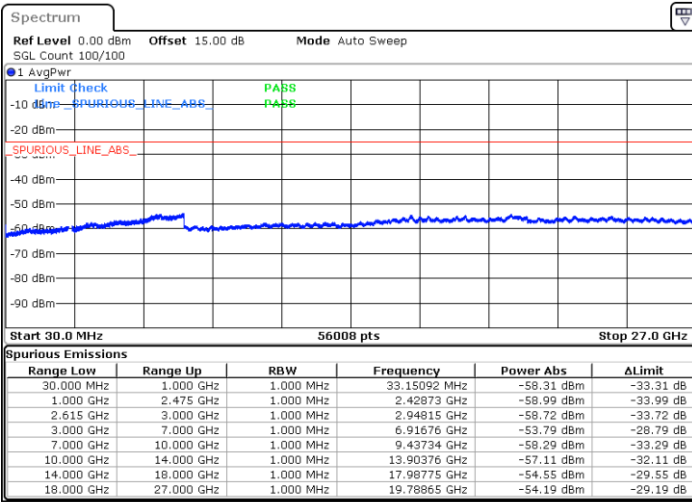

Lowest Channel / FullRB

N/A

Date: 5.APR.2022 16:07:59

LTE Band 7C / 20MHz+15MHz

QPSK

MiddleChannel / 1RB0 and 1RB74

Middle Channel / 1RB99 and 1RB0

Date: 5.APR.2022 16:19:19

Date: 5.APR.2022 16:20:40

Middle Channel / FullIRB

N/A

Date: 5.APR.2022 16:12:32

LTE Band 7C / 20MHz+15MHz

QPSK

Highest Channel / 1RB0 and 1RB74

Highest Channel / 1RB99 and 1RB0

Date: 5.APR.2022 16:52:23

Date: 5.APR.2022 16:45:37

Highest Channel / FullIRB

N/A

Date: 5.APR.2022 16:53:45

LTE Band 7C / 20MHz+20MHz

QPSK

Lowest Channel / 1RB0 and 1RB99

Lowest Channel / 1RB99 and 1RB0

Date: 5.APR.2022 17:17:22

Date: 5.APR.2022 17:16:01

Lowest Channel / FullIRB

N/A

Date: 5.APR.2022 17:24:09

LTE Band 7C / 20MHz+20MHz

QPSK