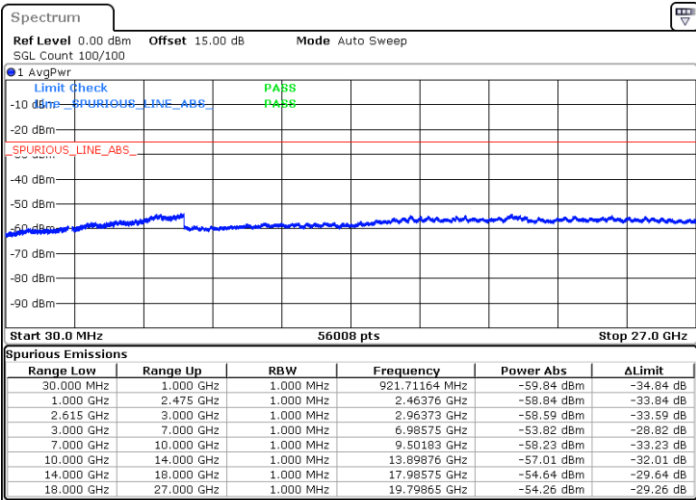

LTE Band 7C / 10MHz+20MHz

16QAM

Lowest Channel / 1RB0 and 1RB99

Lowest Channel / 1RB49 and 1RB0

Date: 5.APR.2022 11:19:21

Date: 5.APR.2022 11:15:18

Lowest Channel / FullIRB

N/A

Date: 5.APR.2022 11:23:26

LTE Band 7C / 10MHz+20MHz

16QAM

MiddleChannel / 1RB0 and 1RB99

Middle Channel / 1RB49 and 1RB0

Date: 5.APR.2022 11:34:46

Date: 5.APR.2022 11:38:50

Middle Channel / FullIRB

N/A

Date: 5.APR.2022 11:30:42

LTE Band 7C / 10MHz+20MHz

16QAM

Highest Channel / 1RB0 and 1RB99

Highest Channel / 1RB49 and 1RB0

Date: 5.APR.2022 12:02:24

Date: 5.APR.2022 11:58:21

Highest Channel / FullIRB

N/A

Date: 5.APR.2022 12:06:28

LTE Band 7C / 15MHz+10MHz

16QAM

Lowest Channel / 1RB0 and 1RB49

Lowest Channel / 1RB74 and 1RB0

Date: 5.APR.2022 18:29:34