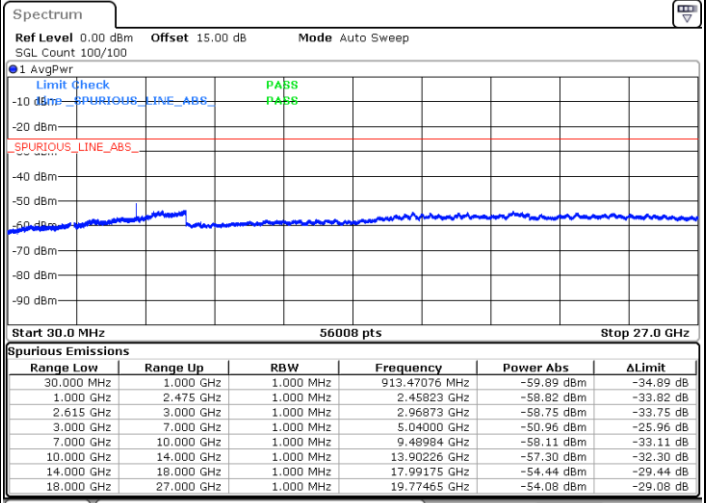

Date: 5.APR.2022 16:20:40

Middle Channel / FullIRB

N/A

Date: 5.APR.2022 16:12:32

LTE Band 7C / 20MHz+15MHz

QPSK

Highest Channel / 1RB0 and 1RB74

Highest Channel / 1RB99 and 1RB0

Date: 5.APR.2022 16:52:23

Date: 5.APR.2022 16:45:37

Highest Channel / FullIRB

N/A

Date: 5.APR.2022 16:53:45

LTE Band 7C / 20MHz+20MHz

QPSK

Lowest Channel / 1RB0 and 1RB99

Lowest Channel / 1RB99 and 1RB0

Date: 5.APR.2022 17:17:22

Date: 5.APR.2022 17:16:01

Lowest Channel / FullIRB

N/A

Date: 5.APR.2022 17:24:09

LTE Band 7C / 20MHz+20MHz

QPSK

Middle Channel / 1RB0 and 1RB99

Middle Channel / 1RB99 and 1RB0

Date: 5.APR.2022 17:35:30

Date: 5.APR.2022 17:36:51

Middle Channel / FullRB

N/A

Date: 5.APR.2022 17:28:43

LTE Band 7C / 20MHz+20MHz