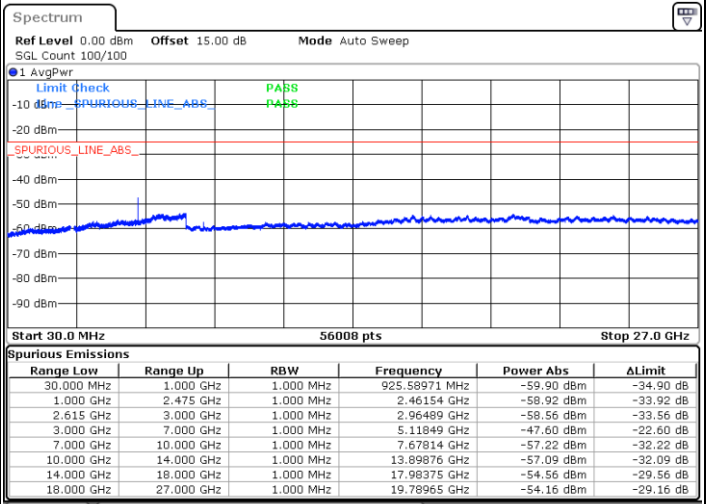

Date: 5.APR.2022 15:30:47

Highest Channel / FullIRB

N/A

Date: 5.APR.2022 15:38:55

LTE Band 7C / 20MHz+10MHz

16QAM

Lowest Channel / 1RB0 and 1RB49

Lowest Channel / 1RB99 and 1RB0

Date: 5.APR.2022 12:30:06

Date: 5.APR.2022 12:26:03

Lowest Channel / FullIRB

N/A

Date: 5.APR.2022 12:34:11

LTE Band 7C / 20MHz+10MHz

16QAM

Middle Channel / 1RB0 and 1RB49

Middle Channel / 1RB99 and 1RB0

Date: 5.APR.2022 12:45:32

Date: 5.APR.2022 12:49:36

Middle Channel / FullIRB

N/A

Date: 5.APR.2022 12:41:28

LTE Band 7C / 20MHz+10MHz

16QAM

Highest Channel / 1RB0 and 1RB49

Highest Channel / 1RB99 and 1RB0

Date: 5.APR.2022 13:13:12

Date: 5.APR.2022 13:09:08

Highest Channel / FullIRB

N/A

Date: 5.APR.2022 13:17:16

LTE Band 7C / 20MHz+15MHz