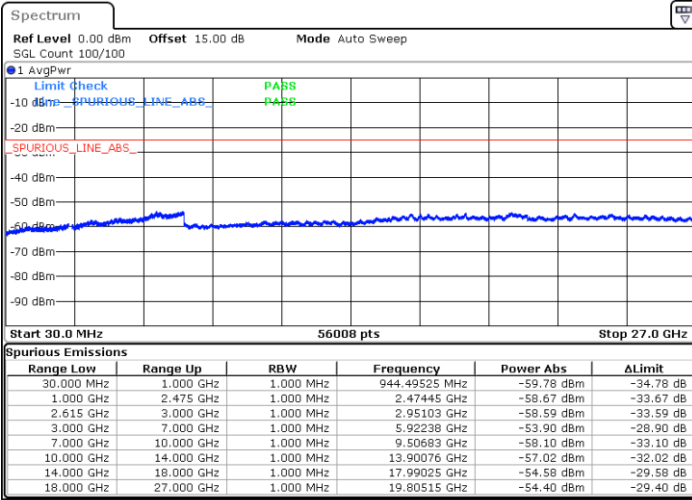

Date: 5.APR.2022 15:30:47

Highest Channel / FullIRB

N/A

Date: 5.APR.2022 15:38:55

LTE Band 7C / 20MHz+10MHz

16QAM

Lowest Channel / 1RB0 and 1RB49

Lowest Channel / 1RB99 and 1RB0

Date: 5.APR.2022 12:30:06

Date: 5.APR.2022 12:26:03

Lowest Channel / FullIRB

N/A

Date: 5.APR.2022 12:34:11

LTE Band 7C / 20MHz+10MHz

16QAM

Middle Channel / 1RB0 and 1RB49

Middle Channel / 1RB99 and 1RB0

Date: 5.APR.2022 12:45:32

Date: 5.APR.2022 12:49:36

Middle Channel / FullIRB

N/A

Date: 5.APR.2022 12:41:28

LTE Band 7C / 20MHz+10MHz

16QAM

Highest Channel / 1RB0 and 1RB49

Highest Channel / 1RB99 and 1RB0

Date: 5.APR.2022 13:13:12

Date: 5.APR.2022 13:09:08

Highest Channel / FullIRB

N/A

Date: 5.APR.2022 13:17:16

LTE Band 7C / 20MHz+15MHz