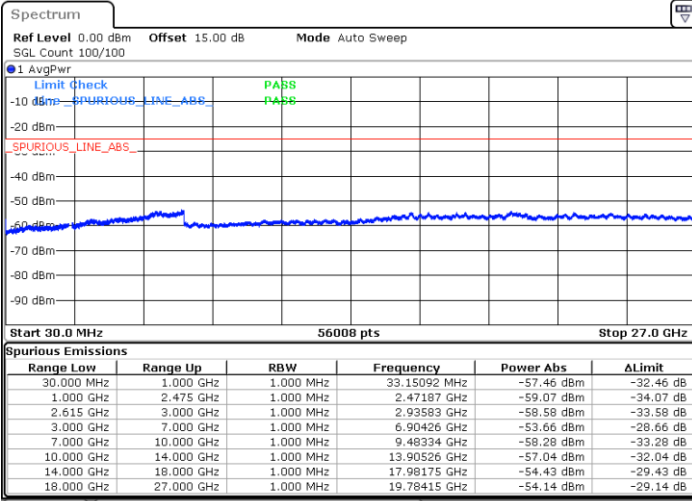

Date: 5.APR.2022 12:40:07

LTE Band 7C / 20MHz+10MHz

QPSK

Highest Channel / 1RB0 and 1RB49

Highest Channel / 1RB99 and 1RB0

Date: 5.APR.2022 13:14:33

Date: 5.APR.2022 13:07:46

Highest Channel / FullIRB

N/A

Date: 5.APR.2022 13:15:55

LTE Band 7C / 20MHz+15MHz

QPSK

Lowest Channel / 1RB0 and 1RB74

Lowest Channel / 1RB99 and 1RB0

Date: 5.APR.2022 16:01:11

Date: 5.APR.2022 15:59:50

Lowest Channel / FullRB

N/A

Date: 5.APR.2022 16:07:59

LTE Band 7C / 20MHz+15MHz

QPSK

MiddleChannel / 1RB0 and 1RB74

Middle Channel / 1RB99 and 1RB0

Date: 5.APR.2022 16:19:19

Date: 5.APR.2022 16:20:40

Middle Channel / FullIRB

N/A

Date: 5.APR.2022 16:12:32

LTE Band 7C / 20MHz+15MHz

QPSK

Highest Channel / 1RB0 and 1RB74

Highest Channel / 1RB99 and 1RB0