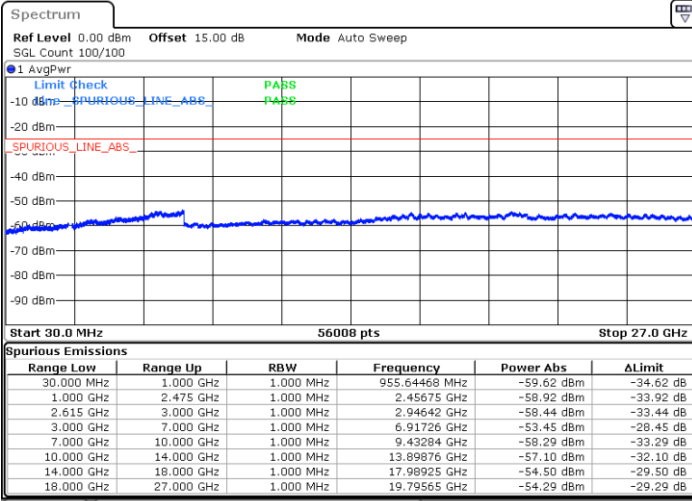

N/A

Date: 5.APR.2022 11:30:42

LTE Band 7C / 10MHz+20MHz

16QAM

Highest Channel / 1RB0 and 1RB99

Highest Channel / 1RB49 and 1RB0

Date: 5.APR.2022 12:02:24

Date: 5.APR.2022 11:58:21

Highest Channel / FullIRB

N/A

Date: 5.APR.2022 12:06:28

LTE Band 7C / 15MHz+10MHz

16QAM

Lowest Channel / 1RB0 and 1RB49

Lowest Channel / 1RB74 and 1RB0

Date: 5.APR.2022 18:29:34

Date: 5.APR.2022 18:25:30

Lowest Channel / FullIRB

N/A

Date: 5.APR.2022 18:33:39

LTE Band 7C / 15MHz+10MHz

16QAM

Middle Channel / 1RB0 and 1RB49

Middle Channel / 1RB74 and 1RB0

Date: 5.APR.2022 18:44:59

Date: 5.APR.2022 18:49:03

Middle Channel / FullIRB

N/A

Date: 5.APR.2022 18:40:55

LTE Band 7C / 15MHz+10MHz

16QAM

Highest Channel / 1RB0 and 1RB49