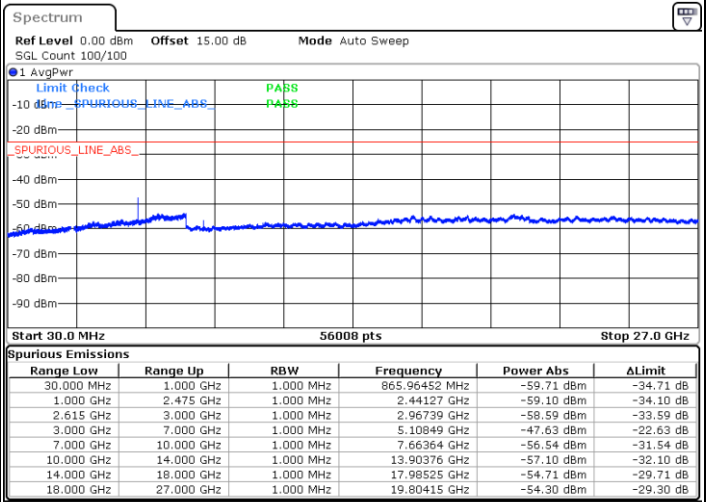

Lowest Channel / FullRB

N/A

Date: 5.APR.2022 16:07:59

LTE Band 7C / 20MHz+15MHz

QPSK

MiddleChannel / 1RB0 and 1RB74

Middle Channel / 1RB99 and 1RB0

Date: 5.APR.2022 16:19:19

Date: 5.APR.2022 16:20:40

Middle Channel / FullIRB

N/A

Date: 5.APR.2022 16:12:32

LTE Band 7C / 20MHz+15MHz

QPSK

Highest Channel / 1RB0 and 1RB74

Highest Channel / 1RB99 and 1RB0

Date: 5.APR.2022 16:52:23

Date: 5.APR.2022 16:45:37

Highest Channel / FullIRB

N/A

Date: 5.APR.2022 16:53:45

LTE Band 7C / 20MHz+20MHz

QPSK

Lowest Channel / 1RB0 and 1RB99

Lowest Channel / 1RB99 and 1RB0

Date: 5.APR.2022 17:17:22

Date: 5.APR.2022 17:16:01

Lowest Channel / FullIRB

N/A

Date: 5.APR.2022 17:24:09

LTE Band 7C / 20MHz+20MHz

QPSK