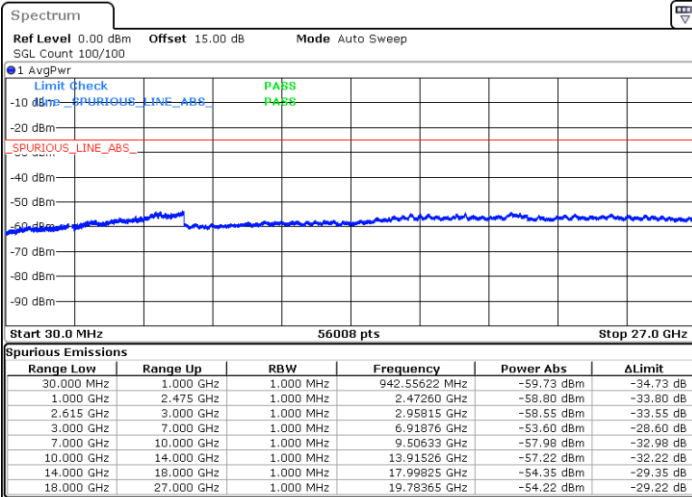

LTE Band 7C / 20MHz+15MHz

16QAM

MiddleChannel / 1RB0 and 1RB74

Middle Channel / 1RB99 and 1RB0

Date: 5.APR.2022 16:17:57

Date: 5.APR.2022 16:22:01

Middle Channel / FullIRB

N/A

Date: 5.APR.2022 16:13:53

LTE Band 7C / 20MHz+15MHz

16QAM

Highest Channel / 1RB0 and 1RB74

Highest Channel / 1RB99 and 1RB0

Date: 5.APR.2022 16:51:02

Date: 5.APR.2022 16:46:58

Highest Channel / FullIRB

N/A

Date: 5.APR.2022 16:55:06

LTE Band 7C / 20MHz+20MHz

16QAM

Lowest Channel / 1RB0 and 1RB99

Lowest Channel / 1RB99 and 1RB0

Date: 5.APR.2022 17:18:43

Date: 5.APR.2022 17:14:39