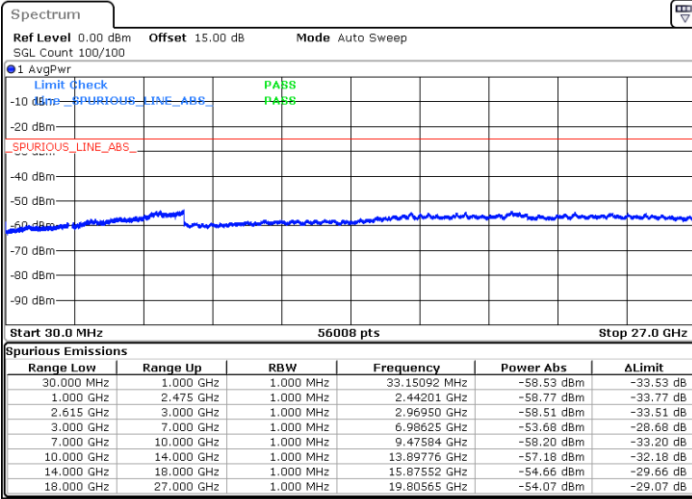

LTE Band 7C / 20MHz+15MHz

16QAM

MiddleChannel / 1RB0 and 1RB74

Middle Channel / 1RB99 and 1RB0

Date: 5.APR.2022 16:17:57

Date: 5.APR.2022 16:22:01

Middle Channel / FullIRB

N/A

Date: 5.APR.2022 16:13:53

LTE Band 7C / 20MHz+15MHz

16QAM

Highest Channel / 1RB0 and 1RB74

Highest Channel / 1RB99 and 1RB0

Date: 5.APR.2022 16:51:02

Date: 5.APR.2022 16:46:58

Highest Channel / FullIRB

N/A

Date: 5.APR.2022 16:55:06

LTE Band 7C / 20MHz+20MHz

16QAM

Lowest Channel / 1RB0 and 1RB99

Lowest Channel / 1RB99 and 1RB0

Date: 5.APR.2022 17:18:43

Date: 5.APR.2022 17:14:39