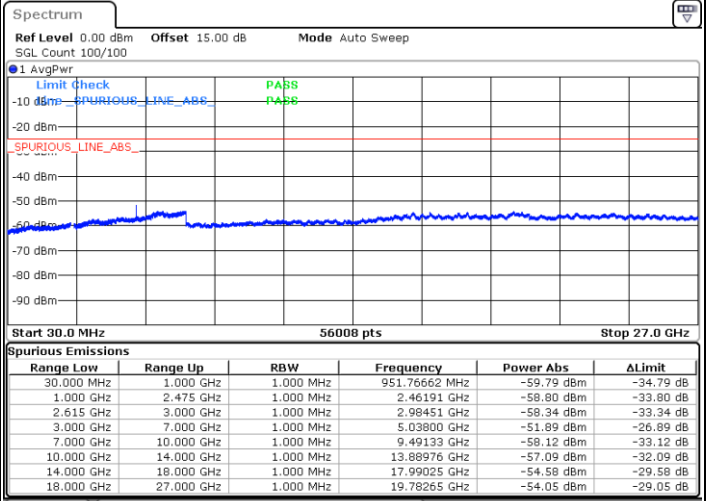

Date: 5.APR.2022 16:13:53

LTE Band 7C / 20MHz+15MHz

16QAM

Highest Channel / 1RB0 and 1RB74

Highest Channel / 1RB99 and 1RB0

Date: 5.APR.2022 16:51:02

Date: 5.APR.2022 16:46:58

Highest Channel / FullIRB

N/A

Date: 5.APR.2022 16:55:06

LTE Band 7C / 20MHz+20MHz

16QAM

Lowest Channel / 1RB0 and 1RB99

Lowest Channel / 1RB99 and 1RB0

Date: 5.APR.2022 17:18:43

Date: 5.APR.2022 17:14:39

Lowest Channel / FullRB

N/A

Date: 5.APR.2022 17:22:48