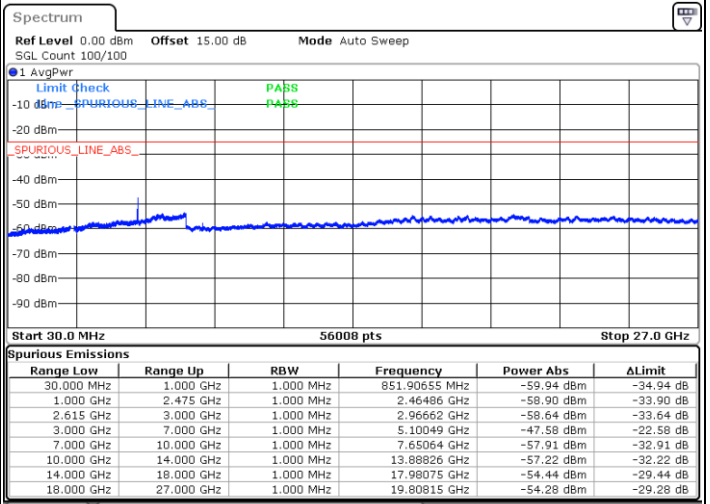

Date: 5.APR.2022 11:23:26

LTE Band 7C / 10MHz+20MHz

16QAM

MiddleChannel / 1RB0 and 1RB99

Middle Channel / 1RB49 and 1RB0

Date: 5.APR.2022 11:34:46

Date: 5.APR.2022 11:38:50

Middle Channel / FullIRB

N/A

Date: 5.APR.2022 11:30:42

LTE Band 7C / 10MHz+20MHz

16QAM

Highest Channel / 1RB0 and 1RB99

Highest Channel / 1RB49 and 1RB0

Date: 5.APR.2022 12:02:24

Date: 5.APR.2022 11:58:21

Highest Channel / FullIRB

N/A

Date: 5.APR.2022 12:06:28

LTE Band 7C / 15MHz+10MHz

16QAM

Lowest Channel / 1RB0 and 1RB49

Lowest Channel / 1RB74 and 1RB0

Date: 5.APR.2022 18:29:34

Date: 5.APR.2022 18:25:30

Lowest Channel / FullIRB

N/A

Date: 5.APR.2022 18:33:39

LTE Band 7C / 15MHz+10MHz

16QAM

Middle Channel / 1RB0 and 1RB49

Middle Channel / 1RB74 and 1RB0