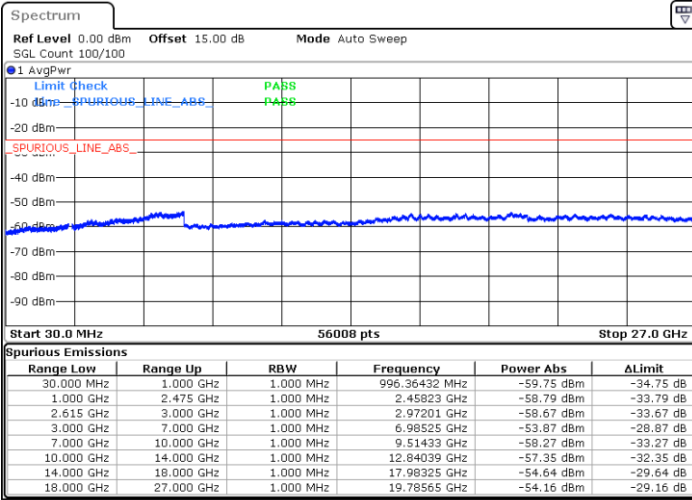

Highest Channel / 1RB0 and 1RB49

Highest Channel / 1RB99 and 1RB0

Date: 5.APR.2022 13:13:12

Date: 5.APR.2022 13:09:08

Highest Channel / FullIRB

N/A

Date: 5.APR.2022 13:17:16

LTE Band 7C / 20MHz+15MHz

16QAM

Lowest Channel / 1RB0 and 1RB74

Lowest Channel / 1RB99 and 1RB0

Date: 5.APR.2022 16:02:33

Date: 5.APR.2022 15:58:29

Lowest Channel / FullRB

N/A

Date: 5.APR.2022 16:06:37

LTE Band 7C / 20MHz+15MHz

16QAM

MiddleChannel / 1RB0 and 1RB74

Middle Channel / 1RB99 and 1RB0

Date: 5.APR.2022 16:17:57

Date: 5.APR.2022 16:22:01

Middle Channel / FullIRB

N/A

Date: 5.APR.2022 16:13:53

LTE Band 7C / 20MHz+15MHz

16QAM

Highest Channel / 1RB0 and 1RB74

Highest Channel / 1RB99 and 1RB0

Date: 5.APR.2022 16:51:02

Date: 5.APR.2022 16:46:58

Highest Channel / FullIRB