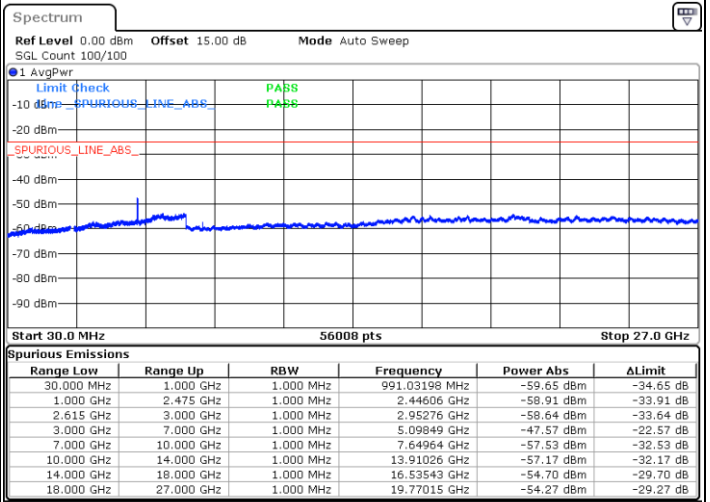

Lowest Channel / 1RB99 and 1RB0

Date: 5.APR.2022 17:17:22

Date: 5.APR.2022 17:16:01

Lowest Channel / FullIRB

N/A

Date: 5.APR.2022 17:24:09

LTE Band 7C / 20MHz+20MHz

QPSK

Middle Channel / 1RB0 and 1RB99

Middle Channel / 1RB99 and 1RB0

Date: 5.APR.2022 17:35:30

Date: 5.APR.2022 17:36:51

Middle Channel / FullRB

N/A

Date: 5.APR.2022 17:28:43

LTE Band 7C / 20MHz+20MHz

QPSK

Highest Channel / 1RB0 and 1RB99

Highest Channel / 1RB99 and 1RB0

Date: 5.APR.2022 18:03:09

Date: 5.APR.2022 17:56:22

Highest Channel / FullIRB

N/A

Date: 5.APR.2022 18:04:31

LTE Band 7C / 10MHz+20MHz

16QAM

Lowest Channel / 1RB0 and 1RB99

Lowest Channel / 1RB49 and 1RB0

Date: 5.APR.2022 11:19:21

Date: 5.APR.2022 11:15:18

Lowest Channel / FullIRB

N/A