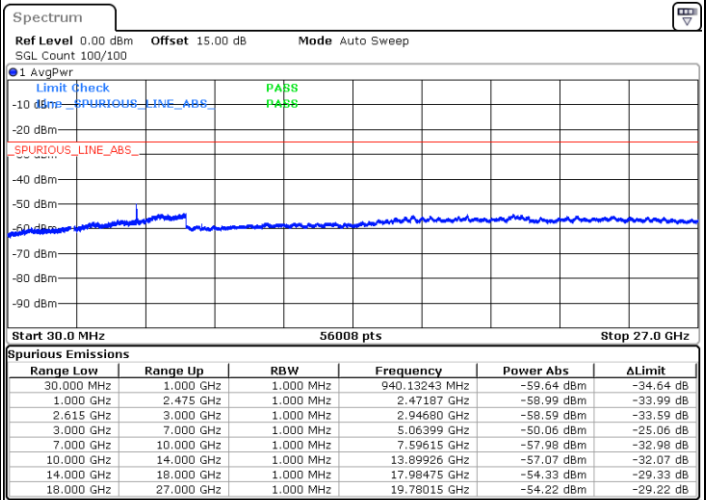

Date: 5.APR.2022 14:28:10

LTE Band 7C / 15MHz+20MHz

16QAM

Lowest Channel / 1RB0 and 1RB99

Lowest Channel / 1RB74 and 1RB0

Date: 5.APR.2022 14:51:46

Date: 5.APR.2022 14:47:42

Lowest Channel / FullIRB

N/A

Date: 5.APR.2022 14:55:50

LTE Band 7C / 15MHz+20MHz

16QAM

Middle Channel / 1RB0 and 1RB9

Middle Channel / 1RB74 and 1RB0

Date: 5.APR.2022 15:07:11

Date: 5.APR.2022 15:11:15

Middle Channel / FullIRB

N/A

Date: 5.APR.2022 15:03:07

LTE Band 7C / 15MHz+20MHz

16QAM

Highest Channel / 1RB0 and 1RB99

Highest Channel / 1RB74 and 1RB0

Date: 5.APR.2022 15:34:51

Date: 5.APR.2022 15:30:47

Highest Channel / FullIRB

N/A

Date: 5.APR.2022 15:38:55

LTE Band 7C / 20MHz+10MHz

16QAM

Lowest Channel / 1RB0 and 1RB49

Lowest Channel / 1RB99 and 1RB0