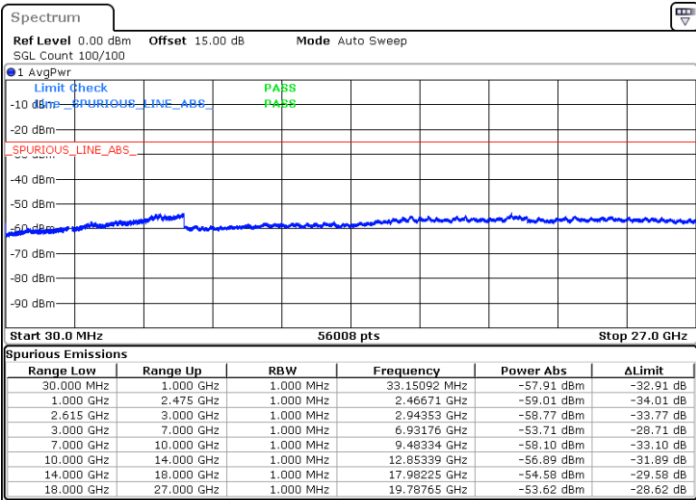

Middle Channel / 1RB99 and 1RB0

Date: 5.APR.2022 12:45:32

Date: 5.APR.2022 12:49:36

Middle Channel / FullIRB

N/A

Date: 5.APR.2022 12:41:28

LTE Band 7C / 20MHz+10MHz

16QAM

Highest Channel / 1RB0 and 1RB49

Highest Channel / 1RB99 and 1RB0

Date: 5.APR.2022 13:13:12

Date: 5.APR.2022 13:09:08

Highest Channel / FullIRB

N/A

Date: 5.APR.2022 13:17:16

LTE Band 7C / 20MHz+15MHz

16QAM

Lowest Channel / 1RB0 and 1RB74

Lowest Channel / 1RB99 and 1RB0

Date: 5.APR.2022 16:02:33

Date: 5.APR.2022 15:58:29

Lowest Channel / FullRB

N/A

Date: 5.APR.2022 16:06:37