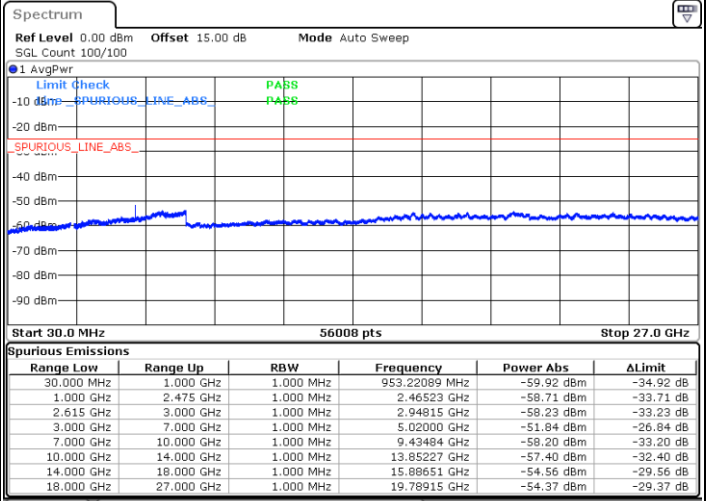

QPSK

Highest Channel / 1RB0 and 1RB99

Highest Channel / 1RB99 and 1RB0

Date: 5.APR.2022 18:03:09

Date: 5.APR.2022 17:56:22

Highest Channel / FullIRB

N/A

Date: 5.APR.2022 18:04:31

LTE Band 7C / 10MHz+20MHz

16QAM

Lowest Channel / 1RB0 and 1RB99

Lowest Channel / 1RB49 and 1RB0

Date: 5.APR.2022 11:19:21

Date: 5.APR.2022 11:15:18

Lowest Channel / FullIRB

N/A

Date: 5.APR.2022 11:23:26

LTE Band 7C / 10MHz+20MHz

16QAM

MiddleChannel / 1RB0 and 1RB99

Middle Channel / 1RB49 and 1RB0

Date: 5.APR.2022 11:34:46

Date: 5.APR.2022 11:38:50

Middle Channel / FullIRB

N/A

Date: 5.APR.2022 11:30:42

LTE Band 7C / 10MHz+20MHz

16QAM

Highest Channel / 1RB0 and 1RB99

Highest Channel / 1RB49 and 1RB0

Date: 5.APR.2022 12:02:24

Date: 5.APR.2022 11:58:21