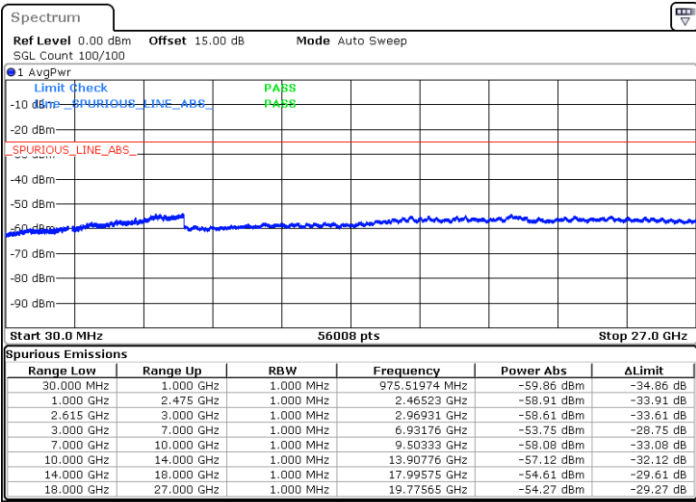

Middle Channel / 1RB99 and 1RB0

Date: 5.APR.2022 12:45:32

Date: 5.APR.2022 12:49:36

Middle Channel / FullIRB

N/A

Date: 5.APR.2022 12:41:28

LTE Band 7C / 20MHz+10MHz

16QAM

Highest Channel / 1RB0 and 1RB49

Highest Channel / 1RB99 and 1RB0

Date: 5.APR.2022 13:13:12

Date: 5.APR.2022 13:09:08

Highest Channel / FullIRB

N/A

Date: 5.APR.2022 13:17:16

LTE Band 7C / 20MHz+15MHz

16QAM

Lowest Channel / 1RB0 and 1RB74

Lowest Channel / 1RB99 and 1RB0

Date: 5.APR.2022 16:02:33

Date: 5.APR.2022 15:58:29

Lowest Channel / FullRB

N/A

Date: 5.APR.2022 16:06:37