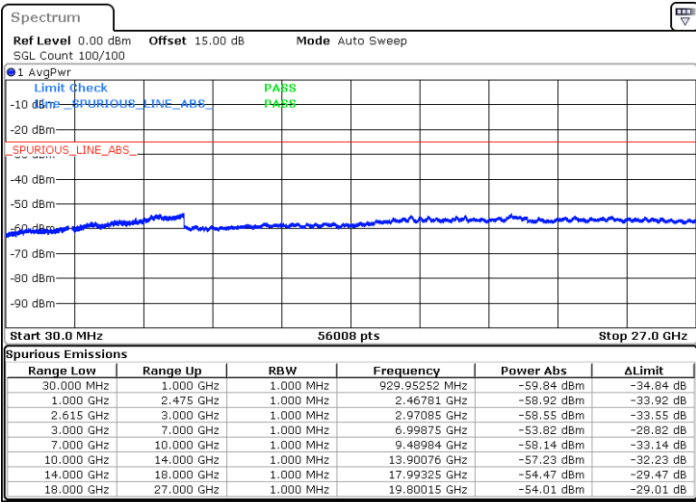

Date: 5.APR.2022 11:23:26

LTE Band 7C / 10MHz+20MHz

16QAM

MiddleChannel / 1RB0 and 1RB99

Middle Channel / 1RB49 and 1RB0

Date: 5.APR.2022 11:34:46

Date: 5.APR.2022 11:38:50

Middle Channel / FullIRB

N/A

Date: 5.APR.2022 11:30:42

LTE Band 7C / 10MHz+20MHz

16QAM

Highest Channel / 1RB0 and 1RB99

Highest Channel / 1RB49 and 1RB0

Date: 5.APR.2022 12:02:24

Date: 5.APR.2022 11:58:21

Highest Channel / FullIRB

N/A

Date: 5.APR.2022 12:06:28

LTE Band 7C / 15MHz+10MHz

16QAM

Lowest Channel / 1RB0 and 1RB49

Lowest Channel / 1RB74 and 1RB0

Date: 5.APR.2022 18:29:34