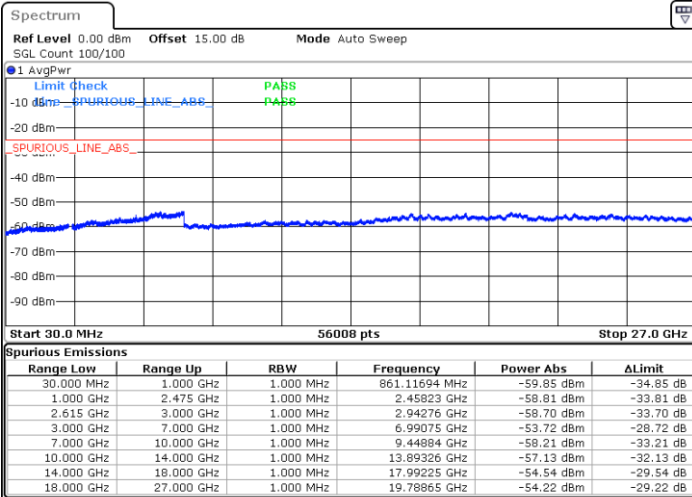

Date: 5.APR.2022 18:44:59

Date: 5.APR.2022 18:49:03

Middle Channel / FullIRB

N/A

Date: 5.APR.2022 18:40:55

LTE Band 7C / 15MHz+10MHz

16QAM

Highest Channel / 1RB0 and 1RB49

Highest Channel / 1RB74 and 1RB0

Date: 5.APR.2022 19:18:29

Date: 5.APR.2022 19:14:26

Highest Channel / FullIRB

N/A

Date: 5.APR.2022 19:22:34

LTE Band 7C / 15MHz+15MHz

16QAM

Lowest Channel / 1RB0 and 1RB74

Lowest Channel / 1RB74 and 1RB0

Date: 5.APR.2022 13:41:00

Date: 5.APR.2022 13:36:56

Lowest Channel / FullIRB

N/A

Date: 5.APR.2022 13:45:05

LTE Band 7C / 15MHz+15MHz