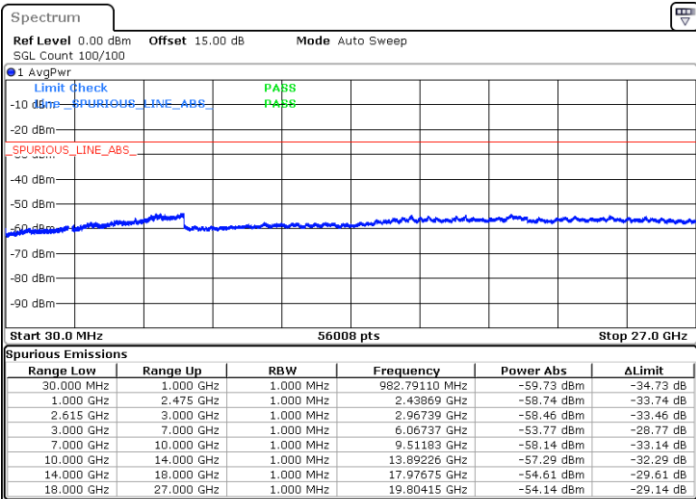

Lowest Channel / 1RB99 and 1RB0

Date: 5.APR.2022 17:17:22

Date: 5.APR.2022 17:16:01

Lowest Channel / FullIRB

N/A

Date: 5.APR.2022 17:24:09

LTE Band 7C / 20MHz+20MHz

QPSK

Middle Channel / 1RB0 and 1RB99

Middle Channel / 1RB99 and 1RB0

Date: 5.APR.2022 17:35:30

Date: 5.APR.2022 17:36:51

Middle Channel / FullRB

N/A

Date: 5.APR.2022 17:28:43

LTE Band 7C / 20MHz+20MHz

QPSK

Highest Channel / 1RB0 and 1RB99

Highest Channel / 1RB99 and 1RB0

Date: 5.APR.2022 18:03:09

Date: 5.APR.2022 17:56:22

Highest Channel / FullIRB

N/A

Date: 5.APR.2022 18:04:31

LTE Band 7C / 10MHz+20MHz

16QAM

Lowest Channel / 1RB0 and 1RB99

Lowest Channel / 1RB49 and 1RB0

Date: 5.APR.2022 11:19:21

Date: 5.APR.2022 11:15:18

Lowest Channel / FullIRB

N/A