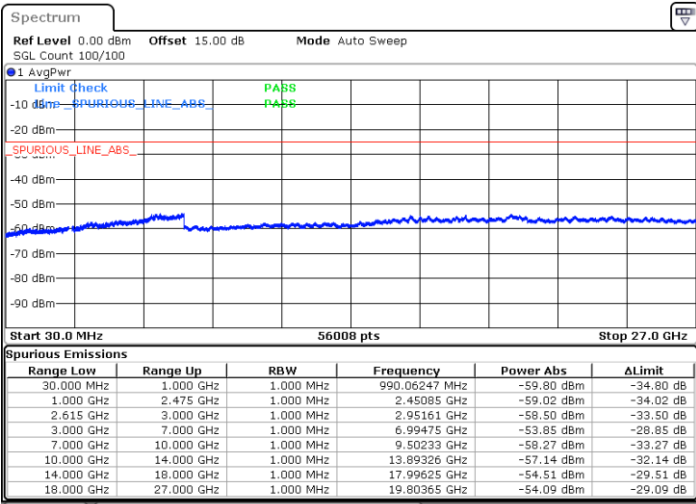

Date: 5.APR.2022 11:23:26

LTE Band 7C / 10MHz+20MHz

16QAM

MiddleChannel / 1RB0 and 1RB99

Middle Channel / 1RB49 and 1RB0

Date: 5.APR.2022 11:34:46

Date: 5.APR.2022 11:38:50

Middle Channel / FullIRB

N/A

Date: 5.APR.2022 11:30:42

LTE Band 7C / 10MHz+20MHz

16QAM

Highest Channel / 1RB0 and 1RB99

Highest Channel / 1RB49 and 1RB0

Date: 5.APR.2022 12:02:24

Date: 5.APR.2022 11:58:21

Highest Channel / FullIRB

N/A

Date: 5.APR.2022 12:06:28

LTE Band 7C / 15MHz+10MHz

16QAM

Lowest Channel / 1RB0 and 1RB49

Lowest Channel / 1RB74 and 1RB0

Date: 5.APR.2022 18:29:34