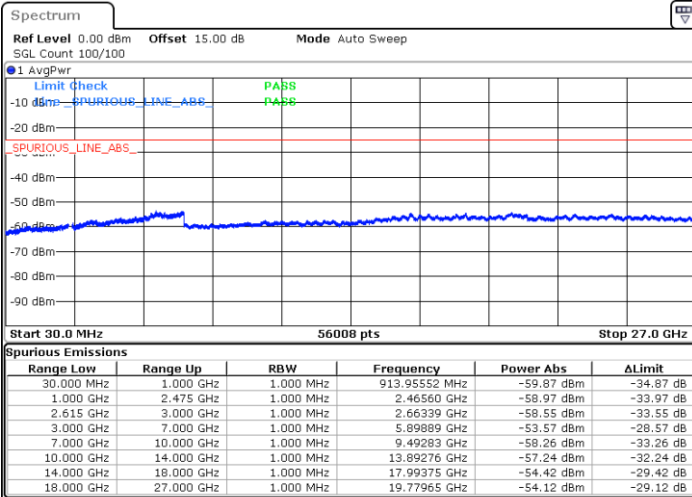

N/A

Date: 5.APR.2022 14:55:50

LTE Band 7C / 15MHz+20MHz

16QAM

Middle Channel / 1RB0 and 1RB9

Middle Channel / 1RB74 and 1RB0

Date: 5.APR.2022 15:07:11

Date: 5.APR.2022 15:11:15

Middle Channel / FullIRB

N/A

Date: 5.APR.2022 15:03:07

LTE Band 7C / 15MHz+20MHz

16QAM

Highest Channel / 1RB0 and 1RB99

Highest Channel / 1RB74 and 1RB0

Date: 5.APR.2022 15:34:51

Date: 5.APR.2022 15:30:47

Highest Channel / FullIRB

N/A

Date: 5.APR.2022 15:38:55

LTE Band 7C / 20MHz+10MHz

16QAM

Lowest Channel / 1RB0 and 1RB49

Lowest Channel / 1RB99 and 1RB0

Date: 5.APR.2022 12:30:06

Date: 5.APR.2022 12:26:03

Lowest Channel / FullIRB

N/A

Date: 5.APR.2022 12:34:11

LTE Band 7C / 20MHz+10MHz

16QAM

Middle Channel / 1RB0 and 1RB49