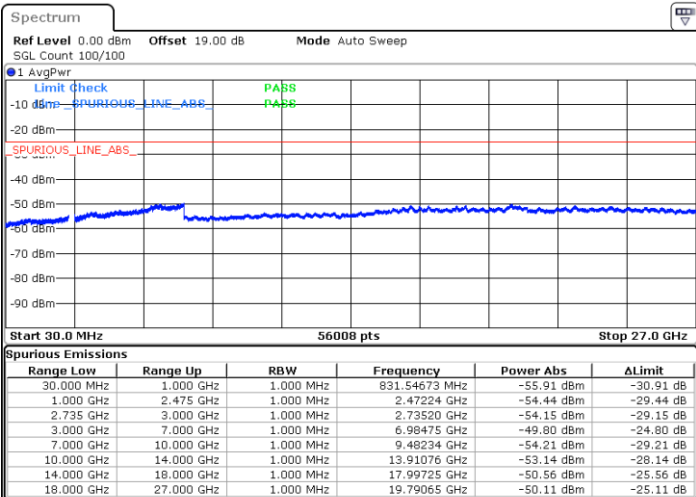

Date: 4.APR.2022 20:36:44

LTE Band 41C / 15MHz+10MHz

64QAM

Highest Channel / 1RB0 and 1RB49

Highest Channel / 1RB74 and 1RB0

Date: 4.APR.2022 21:07:15

Date: 4.APR.2022 21:05:53

Highest Channel / FullIRB

N/A

Date: 4.APR.2022 21:14:01

LTE Band 41C / 15MHz+15MHz

64QAM

Lowest Channel / 1RB0 and 1RB74

Lowest Channel / 1RB74 and 1RB0

Date: 5.APR.2022 00:29:43

Date: 5.APR.2022 00:22:56