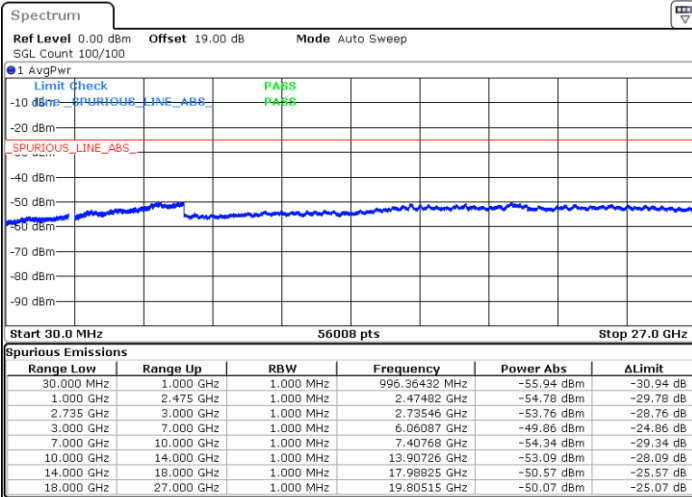

Date: 4.APR.2022 23:18:51

Date: 4.APR.2022 23:25:37

Middle Channel / FullIRB

N/A

Date: 4.APR.2022 23:17:29

LTE Band 41C / 20MHz+10MHz

64QAM

Highest Channel / 1RB0 and 1RB49

Highest Channel / 1RB99 and 1RB0

Date: 4.APR.2022 23:48:02

Date: 4.APR.2022 23:46:40

Highest Channel / FullIRB

N/A

Date: 4.APR.2022 23:54:48

LTE Band 41C / 20MHz+15MHz

64QAM

Lowest Channel / 1RB0 and 1RB74

Lowest Channel / 1RB99 and 1RB0

Date: 5.APR.2022 03:10:34

Date: 5.APR.2022 03:03:48

Lowest Channel / FullRB

N/A

Date: 5.APR.2022 03:11:56

LTE Band 41C / 20MHz+15MHz