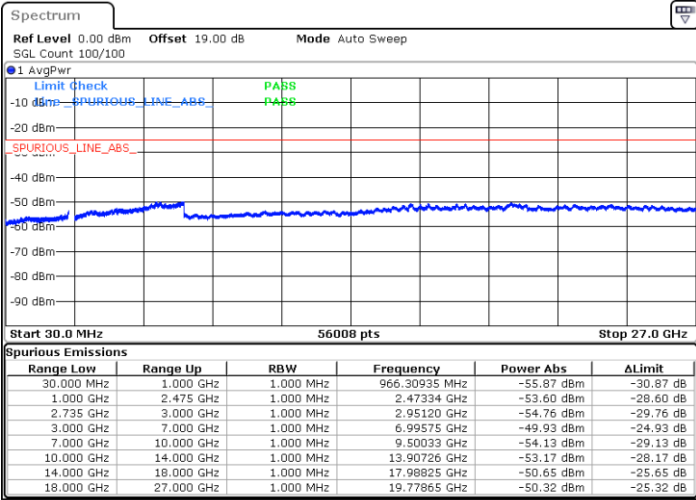

Middle Channel / FullIRB

N/A

Date: 5.APR.2022 10:09:54