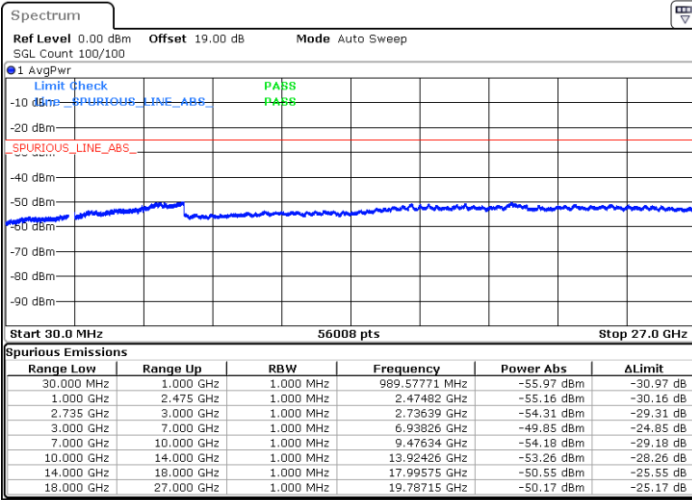

Date: 4.APR.2022 17:33:18

LTE Band 41C / 20MHz+5MHz

64QAM

Middle Channel / 1RB0 and 1RB24

Middle Channel / 1RB99 and 1RB0

Date: 4.APR.2022 17:41:29

Date: 4.APR.2022 17:48:14

Middle Channel / FullIRB

N/A

Date: 4.APR.2022 17:40:07

LTE Band 41C / 20MHz+5MHz

64QAM

Highest Channel / 1RB0 and 1RB24

Highest Channel / 1RB99 and 1RB0

Date: 4.APR.2022 18:10:35

Date: 4.APR.2022 18:09:14

Highest Channel / FullIRB

N/A

Date: 4.APR.2022 18:17:21

LTE Band 41C / 20MHz+10MHz

64QAM

Lowest Channel / 1RB0 and 1RB49

Lowest Channel / 1RB99 and 1RB0

Date: 4.APR.2022 23:09:17