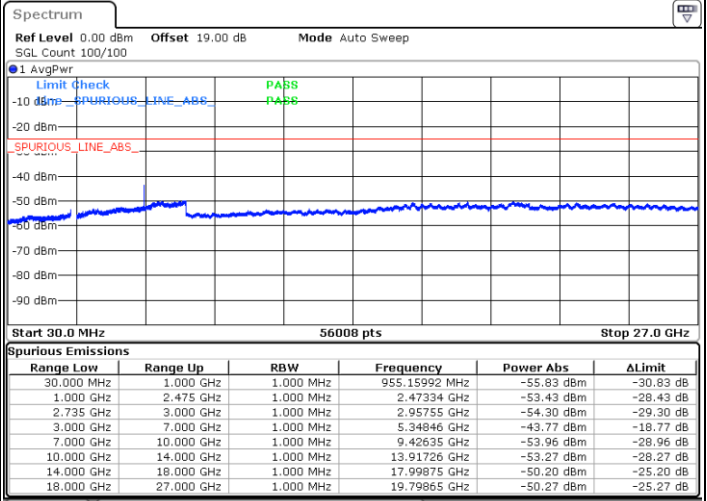

Lowest Channel / FullIRB

N/A

Date: 5.APR.2022 00:31:05

LTE Band 41C / 15MHz+15MHz

64QAM

Middle Channel / 1RB0 and 1RB74

Middle Channel / 1RB74 and 1RB0

Date: 5.APR.2022 00:39:17

Date: 5.APR.2022 00:46:04

Middle Channel / FullIRB

N/A

Date: 5.APR.2022 00:37:55

LTE Band 41C / 15MHz+15MHz

64QAM

Highest Channel / 1RB0 and 1RB74

Highest Channel / 1RB74 and 1RB0

Date: 5.APR.2022 01:08:29

Date: 5.APR.2022 01:07:07

Highest Channel / FullIRB

N/A

Date: 5.APR.2022 01:15:16

LTE Band 41C / 15MHz+20MHz

64QAM

Lowest Channel / 1RB0 and 1RB99

Lowest Channel / 1RB74 and 1RB0

Date: 5.APR.2022 01:50:06

Date: 5.APR.2022 01:43:20

Lowest Channel / FullRB

N/A

Date: 5.APR.2022 01:51:28

LTE Band 41C / 15MHz+20MHz

64QAM