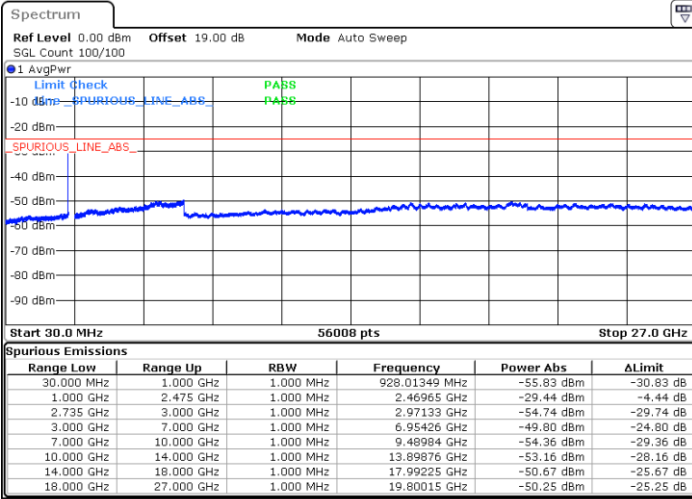

Middle Channel / FullIRB

N/A

Date: 4.APR.2022 19:56:16

LTE Band 41C / 10MHz+15MHz

64QAM

Highest Channel / 1RB0 and 1RB74

Highest Channel / 1RB49 and 1RB0

Date: 4.APR.2022 20:09:52

Date: 4.APR.2022 20:08:30

Highest Channel / FullIRB

N/A

Date: 4.APR.2022 20:16:38

LTE Band 41C / 10MHz+20MHz

64QAM

Lowest Channel / 1RB0 and 1RB99

Lowest Channel / 1RB49 and 1RB0

Date: 4.APR.2022 21:48:57

Date: 4.APR.2022 21:42:10

Lowest Channel / FullRB

N/A

Date: 4.APR.2022 21:50:19

LTE Band 41C / 10MHz+20MHz

64QAM

Middle Channel / 1RB0 and 1RB9