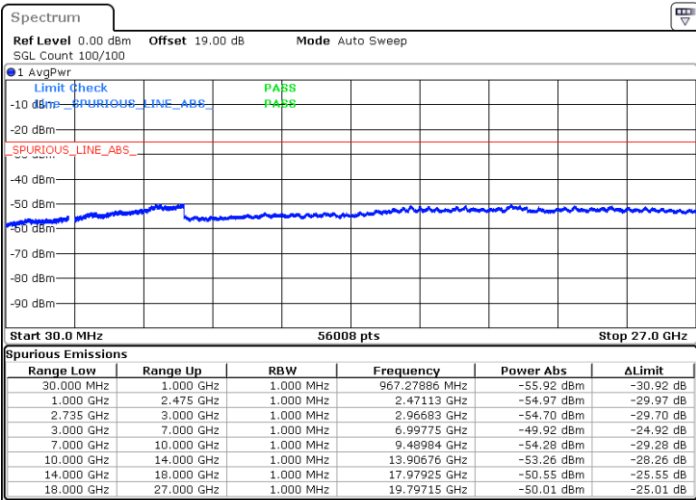

LTE Band 41C / 15MHz+10MHz

64QAM

Middle Channel / 1RB0 and 1RB49

Middle Channel / 1RB74 and 1RB0

Date: 4.APR.2022 20:38:06

Date: 4.APR.2022 20:44:51

Middle Channel / FullIRB

N/A

Date: 4.APR.2022 20:36:44

LTE Band 41C / 15MHz+10MHz

64QAM

Highest Channel / 1RB0 and 1RB49

Highest Channel / 1RB74 and 1RB0

Date: 4.APR.2022 21:07:15

Date: 4.APR.2022 21:05:53

Highest Channel / FullIRB

N/A

Date: 4.APR.2022 21:14:01

LTE Band 41C / 15MHz+15MHz

64QAM

Lowest Channel / 1RB0 and 1RB74

Lowest Channel / 1RB74 and 1RB0

Date: 5.APR.2022 00:29:43

Date: 5.APR.2022 00:22:56