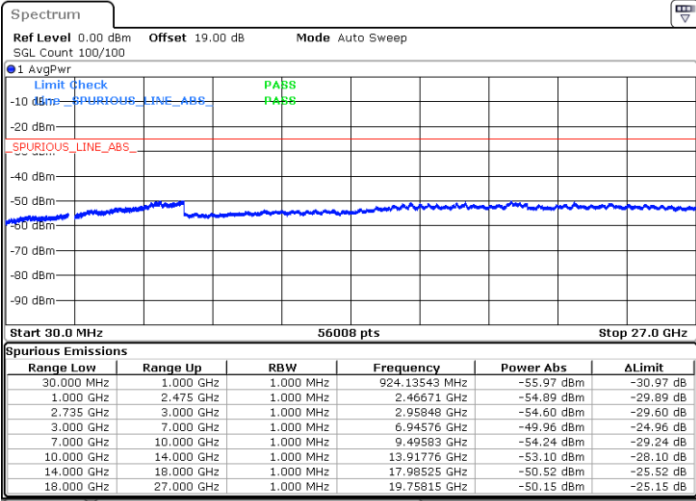

LTE Band 41C / 5MHz+20MHz

64QAM

Highest Channel / 1RB0 and 1RB99

Highest Channel / 1RB24 and 1RB0

Date: 4.APR.2022 16:50:38

Date: 4.APR.2022 16:49:16

Highest Channel / FullIRB

N/A

Date: 4.APR.2022 16:57:23

LTE Band 41C / 10MHz+15MHz

64QAM

Lowest Channel / 1RB0 and 1RB74

Lowest Channel / 1RB49 and 1RB0

Date: 4.APR.2022 19:48:05

Date: 4.APR.2022 19:41:21

Lowest Channel / FullRB