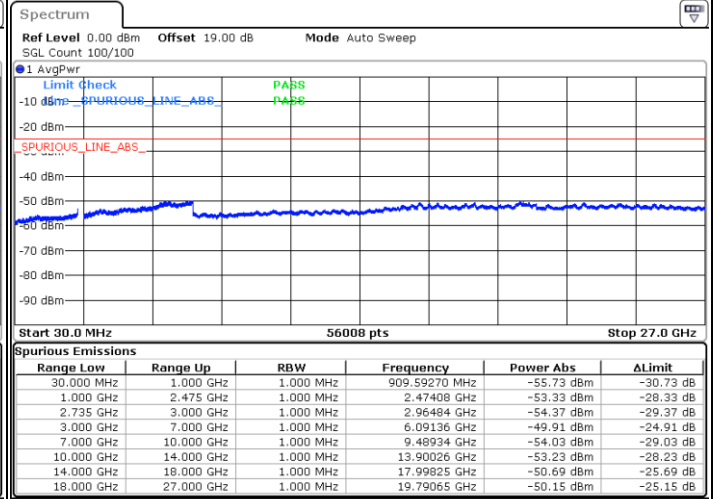

Date: 4.APR.2022 20:36:44

LTE Band 41C / 15MHz+10MHz

64QAM

Highest Channel / 1RB0 and 1RB49

Highest Channel / 1RB74 and 1RB0

Date: 4.APR.2022 21:07:15

Date: 4.APR.2022 21:05:53

Highest Channel / FullIRB

N/A

Date: 4.APR.2022 21:14:01

LTE Band 41C / 15MHz+15MHz

64QAM

Lowest Channel / 1RB0 and 1RB74

Lowest Channel / 1RB74 and 1RB0

Date: 5.APR.2022 00:29:43

Date: 5.APR.2022 00:22:56

Lowest Channel / FullIRB

N/A

Date: 5.APR.2022 00:31:05

LTE Band 41C / 15MHz+15MHz

64QAM

Middle Channel / 1RB0 and 1RB74

Middle Channel / 1RB74 and 1RB0

Date: 5.APR.2022 00:39:17