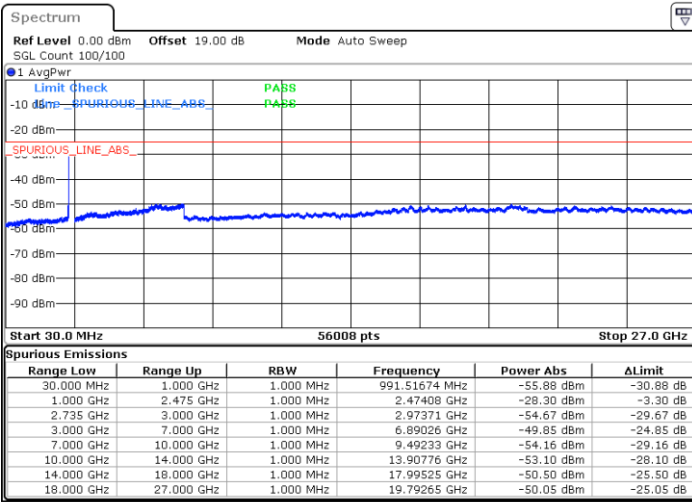

Middle Channel / 1RB49 and 1RB0

Date: 4.APR.2022 21:58:30

Date: 4.APR.2022 22:05:16

Middle Channel / FullIRB

N/A

Date: 4.APR.2022 21:57:08

LTE Band 41C / 10MHz+20MHz

64QAM

Highest Channel / 1RB0 and 1RB99

Highest Channel / 1RB49 and 1RB0

Date: 4.APR.2022 22:27:41

Date: 4.APR.2022 22:26:19

Highest Channel / FullIRB

N/A

Date: 4.APR.2022 22:13:26

LTE Band 41C / 15MHz+10MHz

64QAM

Lowest Channel / 1RB0 and 1RB49

Lowest Channel / 1RB74 and 1RB0

Date: 4.APR.2022 20:28:33

Date: 4.APR.2022 20:21:48

Lowest Channel / FullIRB

N/A

Date: 4.APR.2022 20:29:55