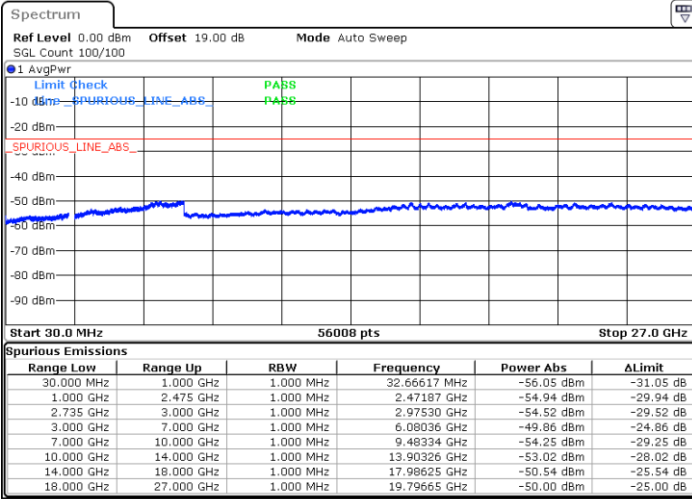

Date: 5.APR.2022 01:08:29

Date: 5.APR.2022 01:07:07

Highest Channel / FullIRB

N/A

Date: 5.APR.2022 01:15:16

LTE Band 41C / 15MHz+20MHz

64QAM

Lowest Channel / 1RB0 and 1RB99

Lowest Channel / 1RB74 and 1RB0

Date: 5.APR.2022 01:50:06

Date: 5.APR.2022 01:43:20

Lowest Channel / FullRB

N/A

Date: 5.APR.2022 01:51:28

LTE Band 41C / 15MHz+20MHz

64QAM

Middle Channel / 1RB0 and 1RB9

Middle Channel / 1RB74 and 1RB0

Date: 5.APR.2022 01:59:39

Date: 5.APR.2022 02:06:26

Middle Channel / FullIRB

N/A

Date: 5.APR.2022 01:58:18

LTE Band 41C / 15MHz+20MHz