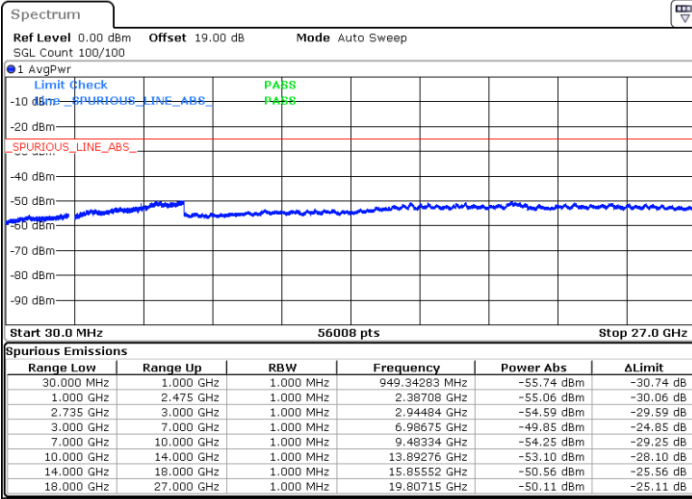

Date: 4.APR.2022 23:02:30

Lowest Channel / FullIRB

N/A

Date: 4.APR.2022 23:10:39

LTE Band 41C / 20MHz+10MHz

64QAM

Middle Channel / 1RB0 and 1RB49

Middle Channel / 1RB99 and 1RB0

Date: 4.APR.2022 23:18:51

Date: 4.APR.2022 23:25:37

Middle Channel / FullIRB

N/A

Date: 4.APR.2022 23:17:29

LTE Band 41C / 20MHz+10MHz

64QAM

Highest Channel / 1RB0 and 1RB49

Highest Channel / 1RB99 and 1RB0

Date: 4.APR.2022 23:48:02

Date: 4.APR.2022 23:46:40

Highest Channel / FullIRB

N/A

Date: 4.APR.2022 23:54:48

LTE Band 41C / 20MHz+15MHz

64QAM

Lowest Channel / 1RB0 and 1RB74

Lowest Channel / 1RB99 and 1RB0

Date: 5.APR.2022 03:10:34

Date: 5.APR.2022 03:03:48

Lowest Channel / FullRB

N/A

Date: 5.APR.2022 03:11:56

LTE Band 41C / 20MHz+15MHz