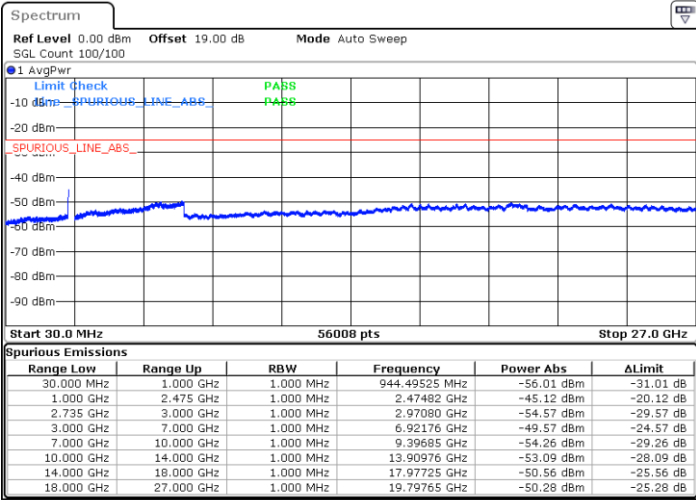

N/A

Date: 4.APR.2022 17:40:07

LTE Band 41C / 20MHz+5MHz

64QAM

Highest Channel / 1RB0 and 1RB24

Highest Channel / 1RB99 and 1RB0

Date: 4.APR.2022 18:10:35

Date: 4.APR.2022 18:09:14

Highest Channel / FullIRB

N/A

Date: 4.APR.2022 18:17:21

LTE Band 41C / 20MHz+10MHz

64QAM

Lowest Channel / 1RB0 and 1RB49

Lowest Channel / 1RB99 and 1RB0

Date: 4.APR.2022 23:09:17

Date: 4.APR.2022 23:02:30

Lowest Channel / FullIRB

N/A

Date: 4.APR.2022 23:10:39

LTE Band 41C / 20MHz+10MHz

64QAM

Middle Channel / 1RB0 and 1RB49

Middle Channel / 1RB99 and 1RB0