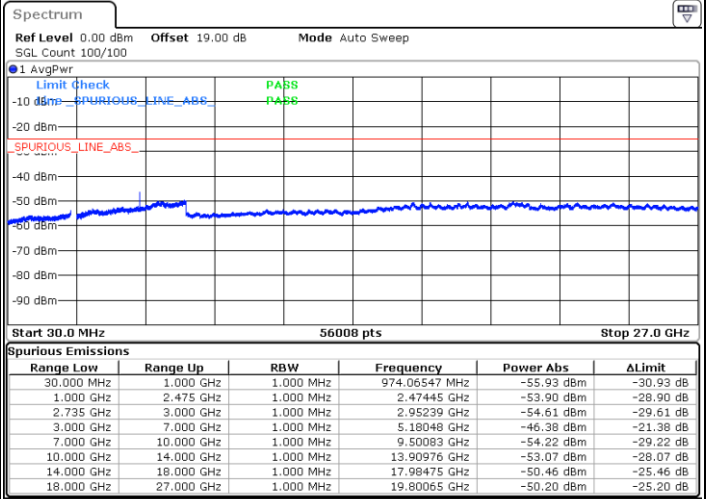

Date: 5.APR.2022 01:08:29

Date: 5.APR.2022 01:07:07

Highest Channel / FullIRB

N/A

Date: 5.APR.2022 01:15:16

LTE Band 41C / 15MHz+20MHz

64QAM

Lowest Channel / 1RB0 and 1RB99

Lowest Channel / 1RB74 and 1RB0

Date: 5.APR.2022 01:50:06

Date: 5.APR.2022 01:43:20

Lowest Channel / FullRB

N/A

Date: 5.APR.2022 01:51:28

LTE Band 41C / 15MHz+20MHz

64QAM

Middle Channel / 1RB0 and 1RB9

Middle Channel / 1RB74 and 1RB0

Date: 5.APR.2022 01:59:39

Date: 5.APR.2022 02:06:26

Middle Channel / FullIRB

N/A

Date: 5.APR.2022 01:58:18

LTE Band 41C / 15MHz+20MHz