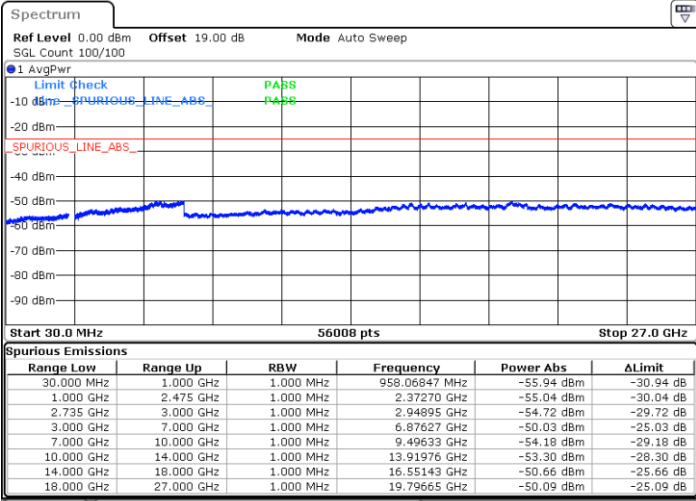

Date: 4.APR.2022 16:57:23

LTE Band 41C / 10MHz+15MHz

64QAM

Lowest Channel / 1RB0 and 1RB74

Lowest Channel / 1RB49 and 1RB0

Date: 4.APR.2022 19:48:05

Date: 4.APR.2022 19:41:21

Lowest Channel / FullRB

N/A

Date: 4.APR.2022 19:49:27

LTE Band 41C / 10MHz+15MHz

64QAM

MiddleChannel / 1RB0 and 1RB74

Middle Channel / 1RB49 and 1RB0

Date: 4.APR.2022 19:57:38

Date: 4.APR.2022 20:04:24

Middle Channel / FullIRB

N/A

Date: 4.APR.2022 19:56:16

LTE Band 41C / 10MHz+15MHz

64QAM

Highest Channel / 1RB0 and 1RB74

Highest Channel / 1RB49 and 1RB0

Date: 4.APR.2022 20:09:52

Date: 4.APR.2022 20:08:30

Highest Channel / FullIRB

N/A

Date: 4.APR.2022 20:16:38

LTE Band 41C / 10MHz+20MHz

64QAM

Lowest Channel / 1RB0 and 1RB99

Lowest Channel / 1RB49 and 1RB0