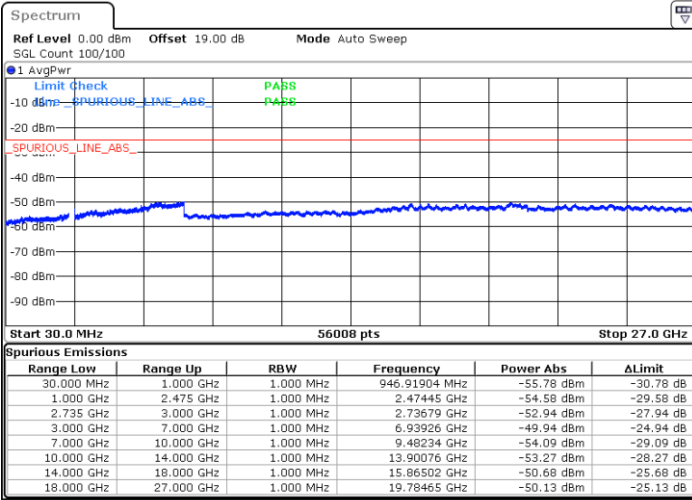

Middle Channel / 1RB0 and 1RB9

Middle Channel / 1RB74 and 1RB0

Date: 5.APR.2022 01:59:39

Date: 5.APR.2022 02:06:26

Middle Channel / FullIRB

N/A

Date: 5.APR.2022 01:58:18

LTE Band 41C / 15MHz+20MHz

64QAM

Highest Channel / 1RB0 and 1RB99

Highest Channel / 1RB74 and 1RB0

Date: 5.APR.2022 02:28:51

Date: 5.APR.2022 02:27:29

Highest Channel / FullIRB

N/A

Date: 5.APR.2022 02:35:39

LTE Band 41C / 20MHz+5MHz

64QAM

Lowest Channel / 1RB0 and 1RB24

Lowest Channel / 1RB99 and 1RB0

Date: 4.APR.2022 17:31:56

Date: 4.APR.2022 17:25:10

Lowest Channel / FullRB

N/A