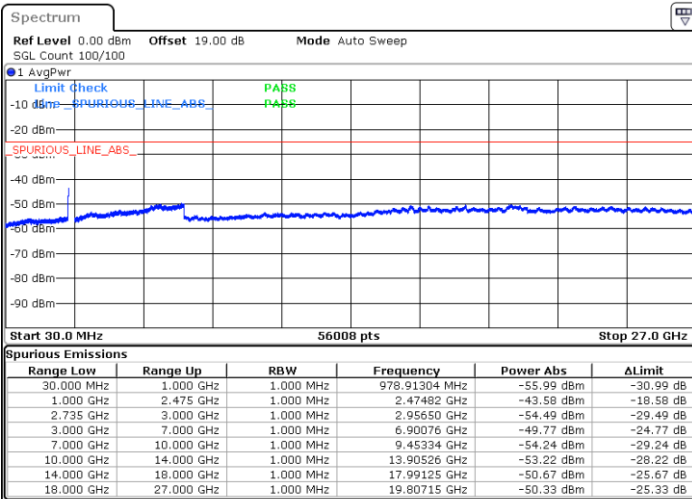

Date: 5.APR.2022 01:08:29

Date: 5.APR.2022 01:07:07

Highest Channel / FullIRB

N/A

Date: 5.APR.2022 01:15:16

LTE Band 41C / 15MHz+20MHz

64QAM

Lowest Channel / 1RB0 and 1RB99

Lowest Channel / 1RB74 and 1RB0

Date: 5.APR.2022 01:50:06

Date: 5.APR.2022 01:43:20

Lowest Channel / FullRB

N/A

Date: 5.APR.2022 01:51:28

LTE Band 41C / 15MHz+20MHz

64QAM

Middle Channel / 1RB0 and 1RB9

Middle Channel / 1RB74 and 1RB0

Date: 5.APR.2022 01:59:39

Date: 5.APR.2022 02:06:26

Middle Channel / FullIRB

N/A

Date: 5.APR.2022 01:58:18

LTE Band 41C / 15MHz+20MHz