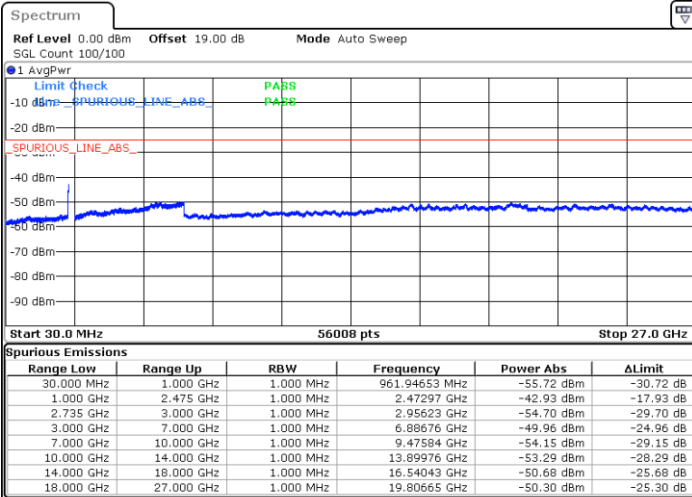

LTE Band 41C / 20MHz+15MHz

64QAM

Highest Channel / 1RB0 and 1RB74

Highest Channel / 1RB99 and 1RB0

Date: 5.APR.2022 03:49:21

Date: 5.APR.2022 03:47:58

Highest Channel / FullIRB

N/A

Date: 5.APR.2022 03:56:08

LTE Band 41C / 20MHz+20MHz

64QAM

Lowest Channel / 1RB0 and 1RB99

Lowest Channel / 1RB99 and 1RB0

Date: 5.APR.2022 10:01:46

Date: 5.APR.2022 09:55:02

Lowest Channel / FullIRB

N/A

Date: 5.APR.2022 10:03:07

LTE Band 41C / 20MHz+20MHz

64QAM

MiddleChannel / 1RB0 and 1RB99

Middle Channel / 1RB99 and 1RB0

Date: 5.APR.2022 10:11:15

Date: 5.APR.2022 10:17:59