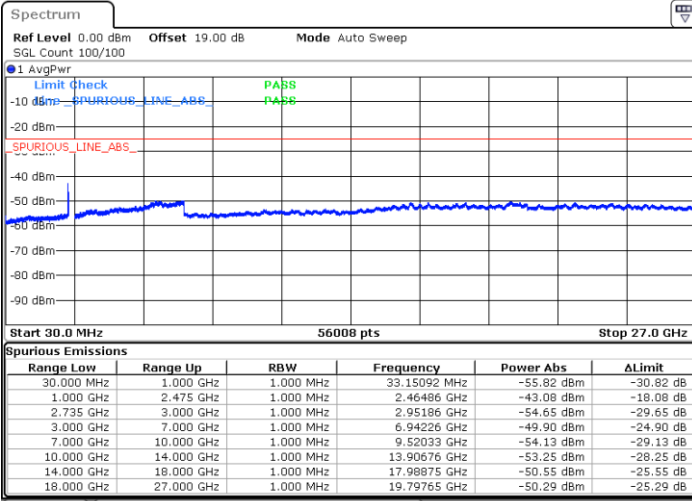

Date: 4.APR.2022 23:18:51

Date: 4.APR.2022 23:25:37

Middle Channel / FullIRB

N/A

Date: 4.APR.2022 23:17:29

LTE Band 41C / 20MHz+10MHz

64QAM

Highest Channel / 1RB0 and 1RB49

Highest Channel / 1RB99 and 1RB0

Date: 4.APR.2022 23:48:02

Date: 4.APR.2022 23:46:40

Highest Channel / FullIRB

N/A

Date: 4.APR.2022 23:54:48

LTE Band 41C / 20MHz+15MHz

64QAM

Lowest Channel / 1RB0 and 1RB74

Lowest Channel / 1RB99 and 1RB0

Date: 5.APR.2022 03:10:34

Date: 5.APR.2022 03:03:48

Lowest Channel / FullRB

N/A

Date: 5.APR.2022 03:11:56

LTE Band 41C / 20MHz+15MHz