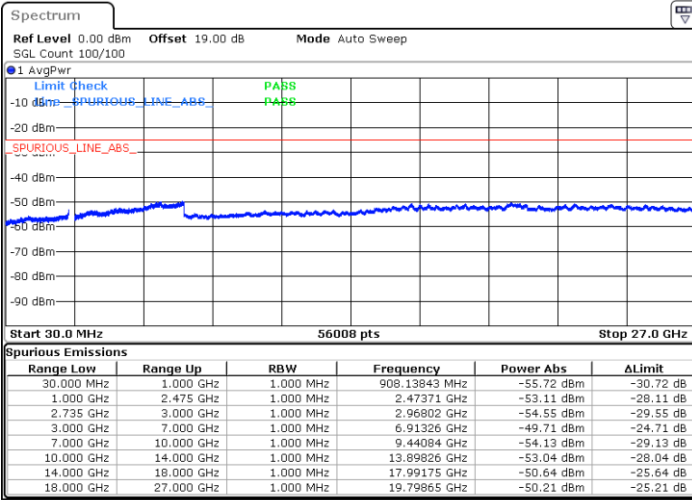

Highest Channel / FullIRB

N/A

Date: 4.APR.2022 18:17:21

LTE Band 41C / 20MHz+10MHz

64QAM

Lowest Channel / 1RB0 and 1RB49

Lowest Channel / 1RB99 and 1RB0

Date: 4.APR.2022 23:09:17

Date: 4.APR.2022 23:02:30

Lowest Channel / FullIRB

N/A

Date: 4.APR.2022 23:10:39

LTE Band 41C / 20MHz+10MHz

64QAM

Middle Channel / 1RB0 and 1RB49

Middle Channel / 1RB99 and 1RB0

Date: 4.APR.2022 23:18:51

Date: 4.APR.2022 23:25:37

Middle Channel / FullIRB

N/A

Date: 4.APR.2022 23:17:29

LTE Band 41C / 20MHz+10MHz

64QAM

Highest Channel / 1RB0 and 1RB49

Highest Channel / 1RB99 and 1RB0

Date: 4.APR.2022 23:48:02

Date: 4.APR.2022 23:46:40

Highest Channel / FullIRB

N/A

Date: 4.APR.2022 23:54:48

LTE Band 41C / 20MHz+15MHz

64QAM