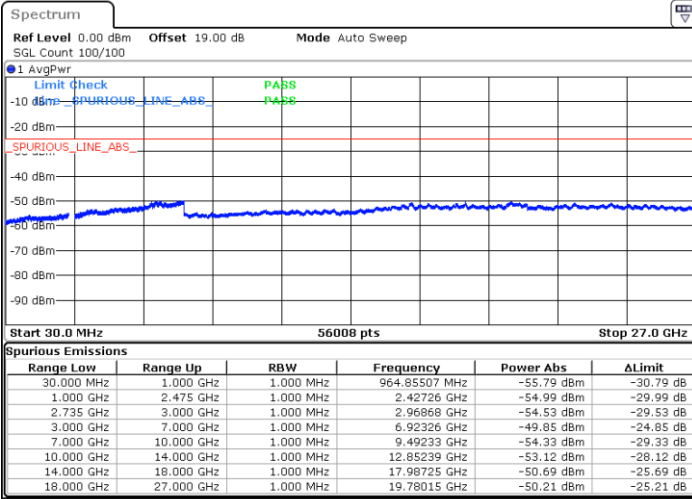

Highest Channel / FullIRB

N/A

Date: 4.APR.2022 18:17:21

LTE Band 41C / 20MHz+10MHz

64QAM

Lowest Channel / 1RB0 and 1RB49

Lowest Channel / 1RB99 and 1RB0

Date: 4.APR.2022 23:09:17

Date: 4.APR.2022 23:02:30

Lowest Channel / FullIRB

N/A

Date: 4.APR.2022 23:10:39

LTE Band 41C / 20MHz+10MHz

64QAM

Middle Channel / 1RB0 and 1RB49

Middle Channel / 1RB99 and 1RB0

Date: 4.APR.2022 23:18:51

Date: 4.APR.2022 23:25:37

Middle Channel / FullIRB

N/A

Date: 4.APR.2022 23:17:29

LTE Band 41C / 20MHz+10MHz

64QAM

Highest Channel / 1RB0 and 1RB49

Highest Channel / 1RB99 and 1RB0

Date: 4.APR.2022 23:48:02

Date: 4.APR.2022 23:46:40

Highest Channel / FullIRB

N/A

Date: 4.APR.2022 23:54:48

LTE Band 41C / 20MHz+15MHz

64QAM