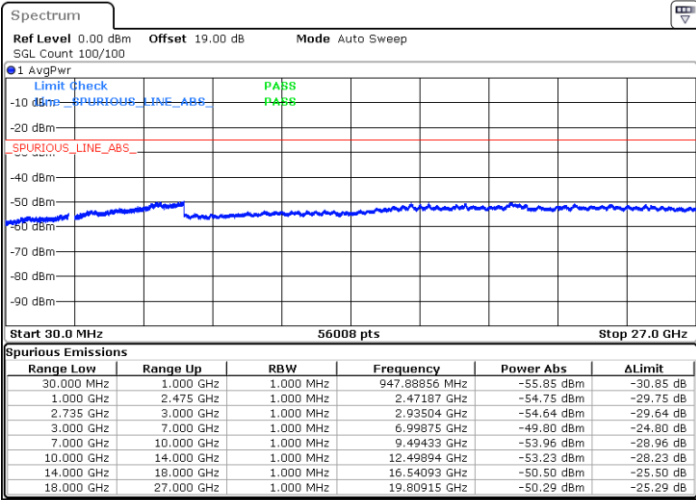

Date: 4.APR.2022 16:57:23

LTE Band 41C / 10MHz+15MHz

64QAM

Lowest Channel / 1RB0 and 1RB74

Lowest Channel / 1RB49 and 1RB0

Date: 4.APR.2022 19:48:05

Date: 4.APR.2022 19:41:21

Lowest Channel / FullRB

N/A

Date: 4.APR.2022 19:49:27

LTE Band 41C / 10MHz+15MHz

64QAM

MiddleChannel / 1RB0 and 1RB74

Middle Channel / 1RB49 and 1RB0

Date: 4.APR.2022 19:57:38

Date: 4.APR.2022 20:04:24

Middle Channel / FullIRB

N/A

Date: 4.APR.2022 19:56:16

LTE Band 41C / 10MHz+15MHz

64QAM

Highest Channel / 1RB0 and 1RB74

Highest Channel / 1RB49 and 1RB0

Date: 4.APR.2022 20:09:52

Date: 4.APR.2022 20:08:30

Highest Channel / FullIRB

N/A

Date: 4.APR.2022 20:16:38

LTE Band 41C / 10MHz+20MHz

64QAM

Lowest Channel / 1RB0 and 1RB99

Lowest Channel / 1RB49 and 1RB0