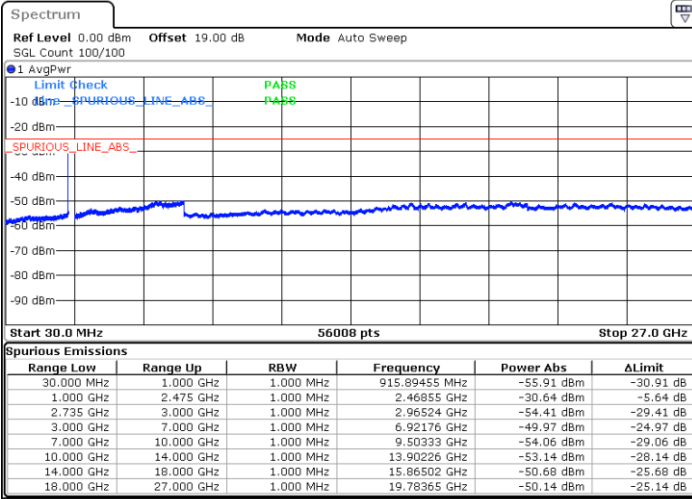

Date: 4.APR.2022 20:36:44

LTE Band 41C / 15MHz+10MHz

64QAM

Highest Channel / 1RB0 and 1RB49

Highest Channel / 1RB74 and 1RB0

Date: 4.APR.2022 21:07:15

Date: 4.APR.2022 21:05:53

Highest Channel / FullIRB

N/A

Date: 4.APR.2022 21:14:01

LTE Band 41C / 15MHz+15MHz

64QAM

Lowest Channel / 1RB0 and 1RB74

Lowest Channel / 1RB74 and 1RB0

Date: 5.APR.2022 00:29:43

Date: 5.APR.2022 00:22:56

Lowest Channel / FullIRB

N/A

Date: 5.APR.2022 00:31:05

LTE Band 41C / 15MHz+15MHz

64QAM

Middle Channel / 1RB0 and 1RB74

Middle Channel / 1RB74 and 1RB0

Date: 5.APR.2022 00:39:17