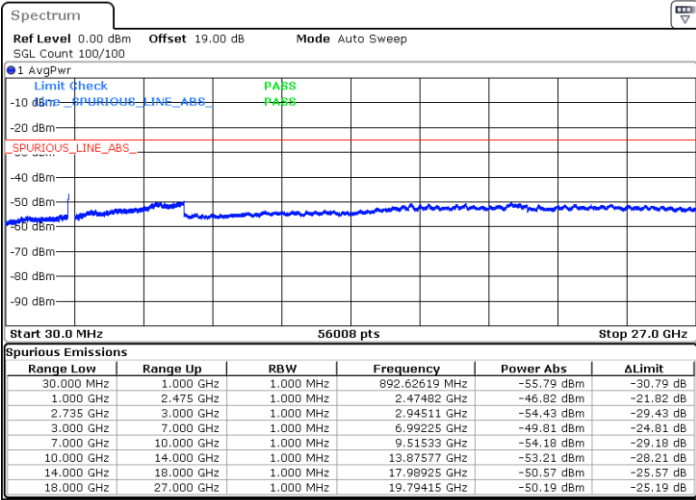

64QAM

Highest Channel / 1RB0 and 1RB99

Highest Channel / 1RB74 and 1RB0

Date: 5.APR.2022 02:28:51

Date: 5.APR.2022 02:27:29

Highest Channel / FullIRB

N/A

Date: 5.APR.2022 02:35:39

LTE Band 41C / 20MHz+5MHz

64QAM

Lowest Channel / 1RB0 and 1RB24

Lowest Channel / 1RB99 and 1RB0

Date: 4.APR.2022 17:31:56

Date: 4.APR.2022 17:25:10

Lowest Channel / FullRB

N/A

Date: 4.APR.2022 17:33:18

LTE Band 41C / 20MHz+5MHz

64QAM

Middle Channel / 1RB0 and 1RB24

Middle Channel / 1RB99 and 1RB0

Date: 4.APR.2022 17:41:29

Date: 4.APR.2022 17:48:14

Middle Channel / FullIRB