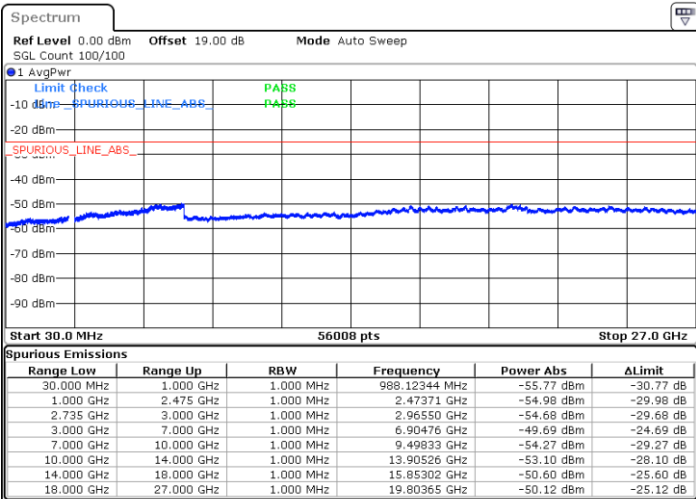

Middle Channel / FullIRB

N/A

Date: 4.APR.2022 19:56:16

LTE Band 41C / 10MHz+15MHz

64QAM

Highest Channel / 1RB0 and 1RB74

Highest Channel / 1RB49 and 1RB0

Date: 4.APR.2022 20:09:52

Date: 4.APR.2022 20:08:30

Highest Channel / FullIRB

N/A

Date: 4.APR.2022 20:16:38

LTE Band 41C / 10MHz+20MHz

64QAM

Lowest Channel / 1RB0 and 1RB99

Lowest Channel / 1RB49 and 1RB0