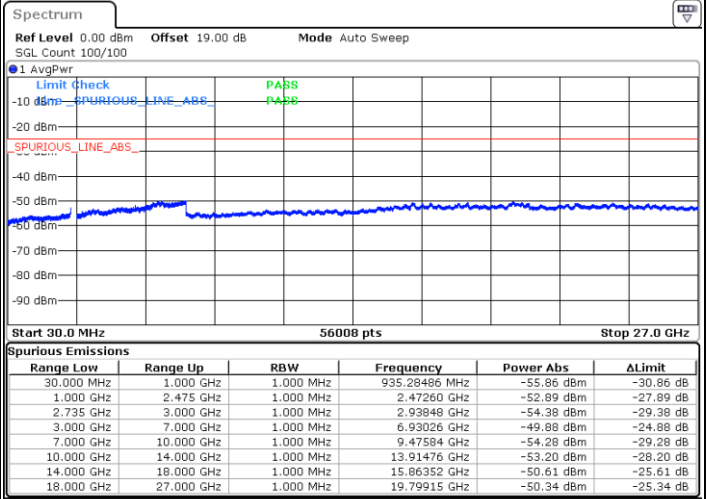

Middle Channel / FullIRB

N/A

Date: 4.APR.2022 19:56:16

LTE Band 41C / 10MHz+15MHz

64QAM

Highest Channel / 1RB0 and 1RB74

Highest Channel / 1RB49 and 1RB0

Date: 4.APR.2022 20:09:52

Date: 4.APR.2022 20:08:30

Highest Channel / FullIRB

N/A

Date: 4.APR.2022 20:16:38

LTE Band 41C / 10MHz+20MHz

64QAM

Lowest Channel / 1RB0 and 1RB99

Lowest Channel / 1RB49 and 1RB0

Date: 4.APR.2022 21:48:57

Date: 4.APR.2022 21:42:10

Lowest Channel / FullRB

N/A

Date: 4.APR.2022 21:50:19

LTE Band 41C / 10MHz+20MHz

64QAM

Middle Channel / 1RB0 and 1RB9