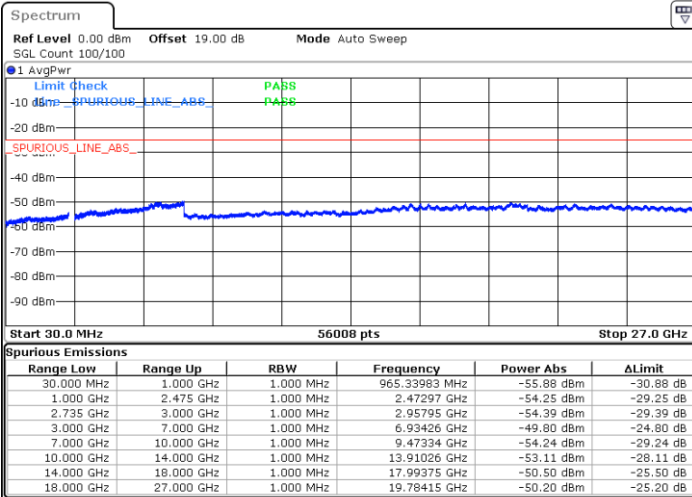

Lowest Channel / 1RB74 and 1RB0

Date: 5.APR.2022 01:50:06

Date: 5.APR.2022 01:43:20

Lowest Channel / FullRB

N/A

Date: 5.APR.2022 01:51:28

LTE Band 41C / 15MHz+20MHz

64QAM

Middle Channel / 1RB0 and 1RB9

Middle Channel / 1RB74 and 1RB0

Date: 5.APR.2022 01:59:39

Date: 5.APR.2022 02:06:26

Middle Channel / FullIRB

N/A

Date: 5.APR.2022 01:58:18

LTE Band 41C / 15MHz+20MHz

64QAM

Highest Channel / 1RB0 and 1RB99

Highest Channel / 1RB74 and 1RB0

Date: 5.APR.2022 02:28:51

Date: 5.APR.2022 02:27:29

Highest Channel / FullIRB

N/A

Date: 5.APR.2022 02:35:39