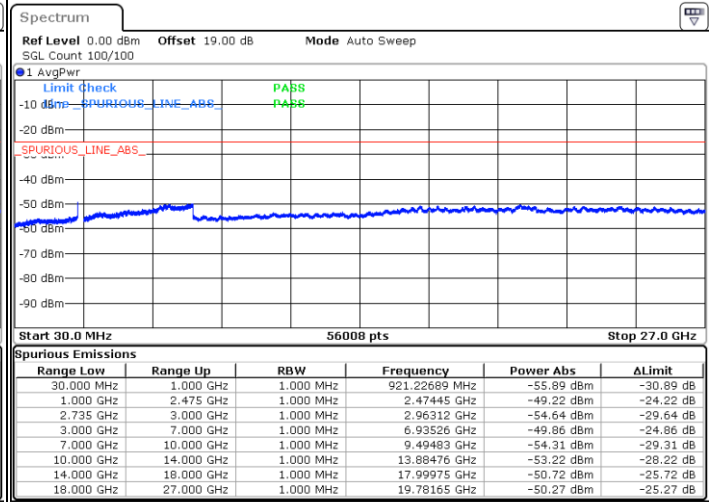

Highest Channel / 1RB0 and 1RB99

Highest Channel / 1RB49 and 1RB0

Date: 4.APR.2022 22:27:41

Date: 4.APR.2022 22:26:19

Highest Channel / FullIRB

N/A

Date: 4.APR.2022 22:13:26

LTE Band 41C / 15MHz+10MHz

64QAM

Lowest Channel / 1RB0 and 1RB49

Lowest Channel / 1RB74 and 1RB0

Date: 4.APR.2022 20:28:33

Date: 4.APR.2022 20:21:48

Lowest Channel / FullIRB

N/A

Date: 4.APR.2022 20:29:55