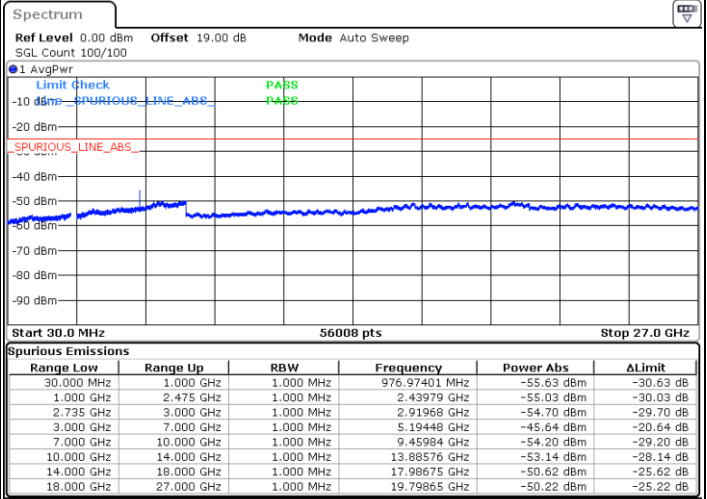

Highest Channel / FullIRB

N/A

Date: 4.APR.2022 18:17:21

LTE Band 41C / 20MHz+10MHz

64QAM

Lowest Channel / 1RB0 and 1RB49

Lowest Channel / 1RB99 and 1RB0

Date: 4.APR.2022 23:09:17

Date: 4.APR.2022 23:02:30

Lowest Channel / FullIRB

N/A

Date: 4.APR.2022 23:10:39

LTE Band 41C / 20MHz+10MHz

64QAM

Middle Channel / 1RB0 and 1RB49

Middle Channel / 1RB99 and 1RB0

Date: 4.APR.2022 23:18:51

Date: 4.APR.2022 23:25:37

Middle Channel / FullIRB

N/A

Date: 4.APR.2022 23:17:29

LTE Band 41C / 20MHz+10MHz

64QAM

Highest Channel / 1RB0 and 1RB49

Highest Channel / 1RB99 and 1RB0

Date: 4.APR.2022 23:48:02

Date: 4.APR.2022 23:46:40

Highest Channel / FullIRB

N/A

Date: 4.APR.2022 23:54:48

LTE Band 41C / 20MHz+15MHz

64QAM