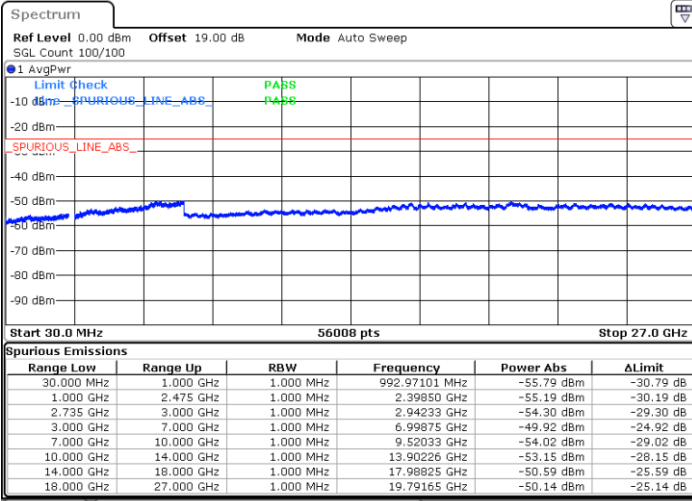

Highest Channel / 1RB99 and 1RB0

Date: 4.APR.2022 23:48:02

Date: 4.APR.2022 23:46:40

Highest Channel / FullIRB

N/A

Date: 4.APR.2022 23:54:48

LTE Band 41C / 20MHz+15MHz

64QAM

Lowest Channel / 1RB0 and 1RB74

Lowest Channel / 1RB99 and 1RB0

Date: 5.APR.2022 03:10:34

Date: 5.APR.2022 03:03:48

Lowest Channel / FullRB

N/A

Date: 5.APR.2022 03:11:56

LTE Band 41C / 20MHz+15MHz

64QAM

Middle Channel / 1RB0 and 1RB74

Middle Channel / 1RB99 and 1RB0

Date: 5.APR.2022 03:20:08

Date: 5.APR.2022 03:26:55

Middle Channel / FullRB

N/A

Date: 5.APR.2022 03:18:45

LTE Band 41C / 20MHz+15MHz

64QAM

Highest Channel / 1RB0 and 1RB74

Highest Channel / 1RB99 and 1RB0

Date: 5.APR.2022 03:49:21

Date: 5.APR.2022 03:47:58

Highest Channel / FullIRB

N/A