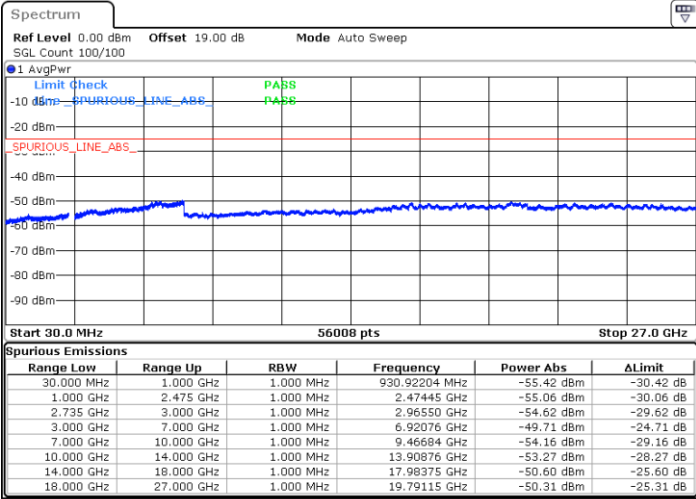

N/A

Date: 4.APR.2022 21:14:01

LTE Band 41C / 15MHz+15MHz

64QAM

Lowest Channel / 1RB0 and 1RB74

Lowest Channel / 1RB74 and 1RB0

Date: 5.APR.2022 00:29:43

Date: 5.APR.2022 00:22:56

Lowest Channel / FullIRB

N/A

Date: 5.APR.2022 00:31:05

LTE Band 41C / 15MHz+15MHz

64QAM

Middle Channel / 1RB0 and 1RB74

Middle Channel / 1RB74 and 1RB0

Date: 5.APR.2022 00:39:17

Date: 5.APR.2022 00:46:04

Middle Channel / FullIRB

N/A

Date: 5.APR.2022 00:37:55

LTE Band 41C / 15MHz+15MHz

64QAM

Highest Channel / 1RB0 and 1RB74

Highest Channel / 1RB74 and 1RB0

Date: 5.APR.2022 01:08:29

Date: 5.APR.2022 01:07:07

Highest Channel / FullIRB

N/A

Date: 5.APR.2022 01:15:16

LTE Band 41C / 15MHz+20MHz

64QAM

Lowest Channel / 1RB0 and 1RB99