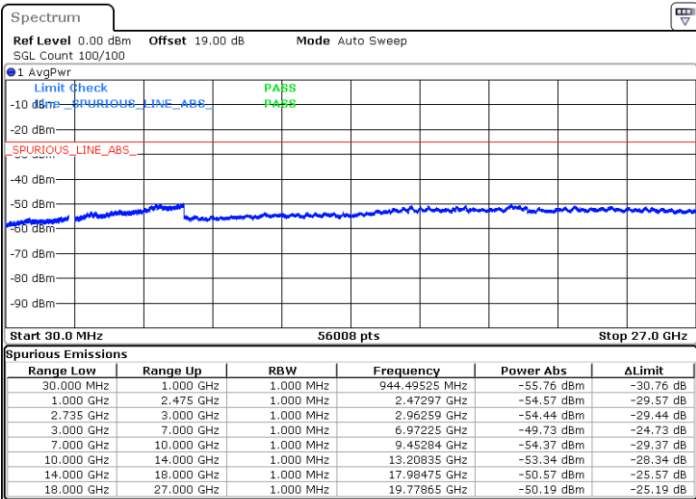

LTE Band 41C / 20MHz+5MHz

64QAM

Lowest Channel / 1RB0 and 1RB24

Lowest Channel / 1RB99 and 1RB0

Date: 4.APR.2022 17:31:56

Date: 4.APR.2022 17:25:10

Lowest Channel / FullRB

N/A

Date: 4.APR.2022 17:33:18

LTE Band 41C / 20MHz+5MHz

64QAM

Middle Channel / 1RB0 and 1RB24

Middle Channel / 1RB99 and 1RB0

Date: 4.APR.2022 17:41:29

Date: 4.APR.2022 17:48:14

Middle Channel / FullIRB

N/A

Date: 4.APR.2022 17:40:07

LTE Band 41C / 20MHz+5MHz

64QAM

Highest Channel / 1RB0 and 1RB24

Highest Channel / 1RB99 and 1RB0

Date: 4.APR.2022 18:10:35

Date: 4.APR.2022 18:09:14

Highest Channel / FullIRB

N/A

Date: 4.APR.2022 18:17:21

LTE Band 41C / 20MHz+10MHz

64QAM

Lowest Channel / 1RB0 and 1RB49

Lowest Channel / 1RB99 and 1RB0

Date: 4.APR.2022 23:09:17