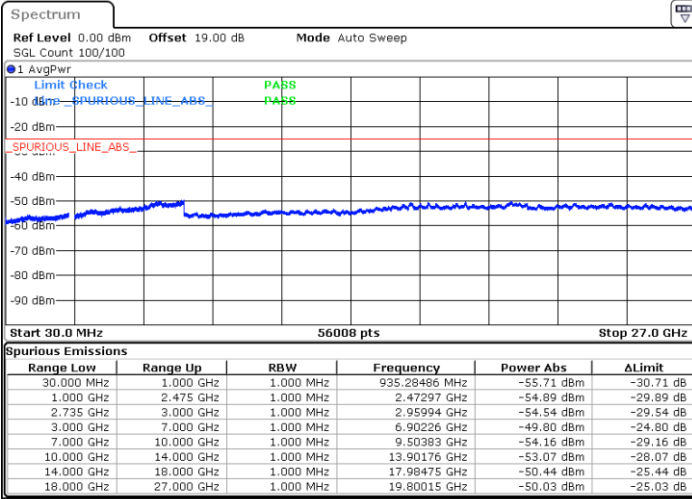

LTE Band 41C / 20MHz+15MHz

64QAM

Middle Channel / 1RB0 and 1RB74

Middle Channel / 1RB99 and 1RB0

Date: 5.APR.2022 03:20:08

Date: 5.APR.2022 03:26:55