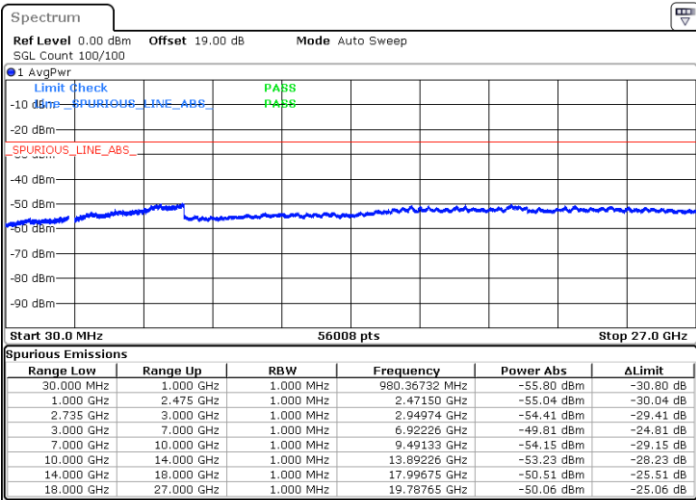

LTE Band 41C / 20MHz+5MHz

64QAM

Lowest Channel / 1RB0 and 1RB24

Lowest Channel / 1RB99 and 1RB0

Date: 4.APR.2022 17:31:56

Date: 4.APR.2022 17:25:10

Lowest Channel / FullRB

N/A

Date: 4.APR.2022 17:33:18

LTE Band 41C / 20MHz+5MHz

64QAM

Middle Channel / 1RB0 and 1RB24

Middle Channel / 1RB99 and 1RB0

Date: 4.APR.2022 17:41:29

Date: 4.APR.2022 17:48:14

Middle Channel / FullIRB

N/A

Date: 4.APR.2022 17:40:07

LTE Band 41C / 20MHz+5MHz

64QAM

Highest Channel / 1RB0 and 1RB24

Highest Channel / 1RB99 and 1RB0

Date: 4.APR.2022 18:10:35

Date: 4.APR.2022 18:09:14

Highest Channel / FullIRB

N/A

Date: 4.APR.2022 18:17:21

LTE Band 41C / 20MHz+10MHz

64QAM

Lowest Channel / 1RB0 and 1RB49

Lowest Channel / 1RB99 and 1RB0

Date: 4.APR.2022 23:09:17