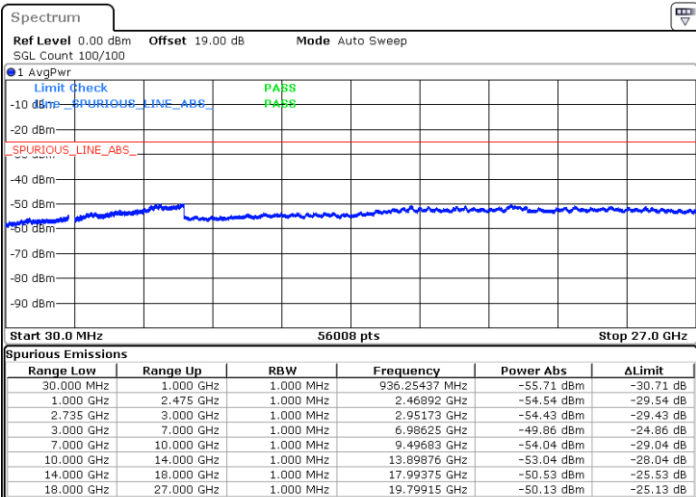

LTE Band 41C / 15MHz+10MHz

64QAM

Middle Channel / 1RB0 and 1RB49

Middle Channel / 1RB74 and 1RB0

Date: 4.APR.2022 20:38:06

Date: 4.APR.2022 20:44:51

Middle Channel / FullIRB

N/A

Date: 4.APR.2022 20:36:44

LTE Band 41C / 15MHz+10MHz

64QAM

Highest Channel / 1RB0 and 1RB49

Highest Channel / 1RB74 and 1RB0

Date: 4.APR.2022 21:07:15

Date: 4.APR.2022 21:05:53

Highest Channel / FullIRB