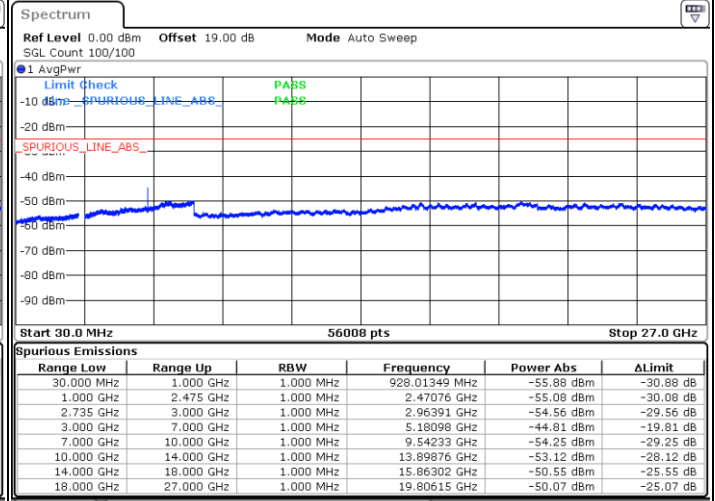

Date: 4.APR.2022 16:57:23

LTE Band 41C / 10MHz+15MHz

64QAM

Lowest Channel / 1RB0 and 1RB74

Lowest Channel / 1RB49 and 1RB0

Date: 4.APR.2022 19:48:05

Date: 4.APR.2022 19:41:21

Lowest Channel / FullRB

N/A

Date: 4.APR.2022 19:49:27

LTE Band 41C / 10MHz+15MHz

64QAM

MiddleChannel / 1RB0 and 1RB74

Middle Channel / 1RB49 and 1RB0

Date: 4.APR.2022 19:57:38

Date: 4.APR.2022 20:04:24

Middle Channel / FullIRB

N/A

Date: 4.APR.2022 19:56:16

LTE Band 41C / 10MHz+15MHz

64QAM

Highest Channel / 1RB0 and 1RB74

Highest Channel / 1RB49 and 1RB0

Date: 4.APR.2022 20:09:52

Date: 4.APR.2022 20:08:30

Highest Channel / FullIRB

N/A

Date: 4.APR.2022 20:16:38

LTE Band 41C / 10MHz+20MHz

64QAM

Lowest Channel / 1RB0 and 1RB99

Lowest Channel / 1RB49 and 1RB0