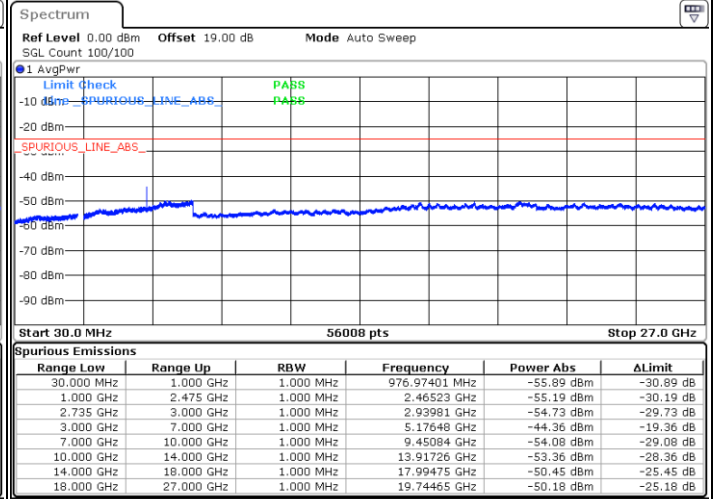

Date: 4.APR.2022 20:08:30

Highest Channel / FullIRB

N/A

Date: 4.APR.2022 20:16:38

LTE Band 41C / 10MHz+20MHz

64QAM

Lowest Channel / 1RB0 and 1RB99

Lowest Channel / 1RB49 and 1RB0

Date: 4.APR.2022 21:48:57

Date: 4.APR.2022 21:42:10

Lowest Channel / FullRB

N/A

Date: 4.APR.2022 21:50:19

LTE Band 41C / 10MHz+20MHz

64QAM

Middle Channel / 1RB0 and 1RB9

Middle Channel / 1RB49 and 1RB0

Date: 4.APR.2022 21:58:30

Date: 4.APR.2022 22:05:16

Middle Channel / FullIRB

N/A

Date: 4.APR.2022 21:57:08

LTE Band 41C / 10MHz+20MHz

64QAM

Highest Channel / 1RB0 and 1RB99

Highest Channel / 1RB49 and 1RB0

Date: 4.APR.2022 22:27:41

Date: 4.APR.2022 22:26:19

Highest Channel / FullIRB

N/A

Date: 4.APR.2022 22:13:26

LTE Band 41C / 15MHz+10MHz