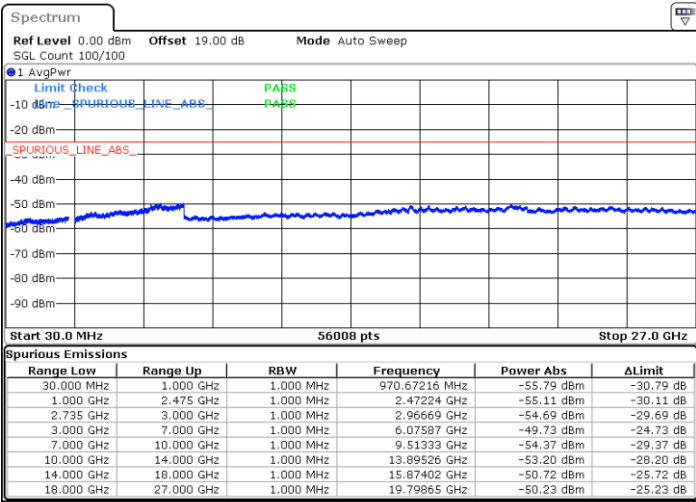

Middle Channel / FullIRB

N/A

Date: 4.APR.2022 19:56:16

LTE Band 41C / 10MHz+15MHz

64QAM

Highest Channel / 1RB0 and 1RB74

Highest Channel / 1RB49 and 1RB0

Date: 4.APR.2022 20:09:52

Date: 4.APR.2022 20:08:30

Highest Channel / FullIRB

N/A

Date: 4.APR.2022 20:16:38

LTE Band 41C / 10MHz+20MHz

64QAM

Lowest Channel / 1RB0 and 1RB99

Lowest Channel / 1RB49 and 1RB0