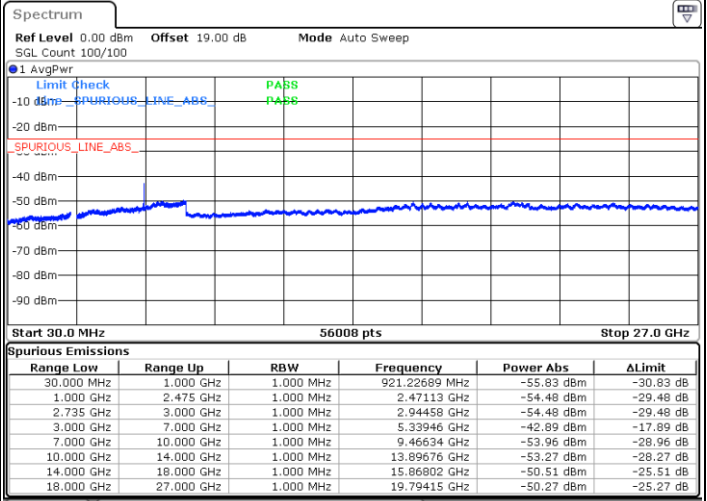

Lowest Channel / 1RB74 and 1RB0

Date: 5.APR.2022 01:50:06

Date: 5.APR.2022 01:43:20

Lowest Channel / FullRB

N/A

Date: 5.APR.2022 01:51:28

LTE Band 41C / 15MHz+20MHz

64QAM

Middle Channel / 1RB0 and 1RB9

Middle Channel / 1RB74 and 1RB0

Date: 5.APR.2022 01:59:39

Date: 5.APR.2022 02:06:26

Middle Channel / FullIRB

N/A

Date: 5.APR.2022 01:58:18

LTE Band 41C / 15MHz+20MHz

64QAM

Highest Channel / 1RB0 and 1RB99

Highest Channel / 1RB74 and 1RB0

Date: 5.APR.2022 02:28:51

Date: 5.APR.2022 02:27:29

Highest Channel / FullIRB

N/A

Date: 5.APR.2022 02:35:39