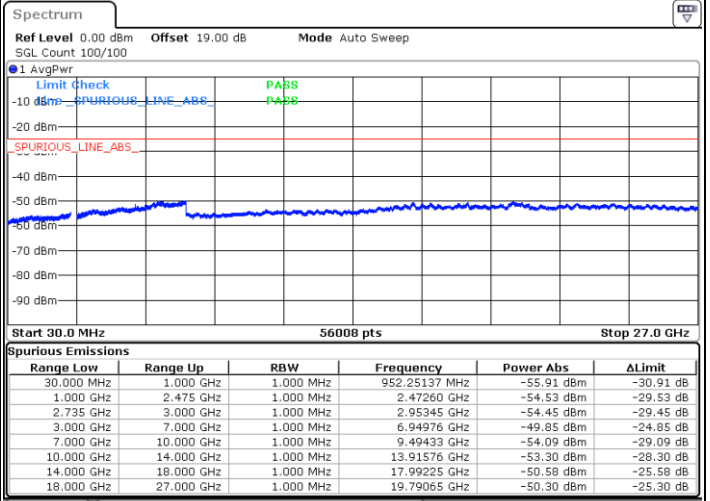

N/A

Date: 4.APR.2022 17:40:07

LTE Band 41C / 20MHz+5MHz

64QAM

Highest Channel / 1RB0 and 1RB24

Highest Channel / 1RB99 and 1RB0

Date: 4.APR.2022 18:10:35

Date: 4.APR.2022 18:09:14

Highest Channel / FullIRB

N/A

Date: 4.APR.2022 18:17:21

LTE Band 41C / 20MHz+10MHz

64QAM

Lowest Channel / 1RB0 and 1RB49

Lowest Channel / 1RB99 and 1RB0

Date: 4.APR.2022 23:09:17

Date: 4.APR.2022 23:02:30

Lowest Channel / FullIRB

N/A

Date: 4.APR.2022 23:10:39

LTE Band 41C / 20MHz+10MHz

64QAM

Middle Channel / 1RB0 and 1RB49

Middle Channel / 1RB99 and 1RB0

Date: 4.APR.2022 23:18:51

Date: 4.APR.2022 23:25:37

Middle Channel / FullIRB

N/A

Date: 4.APR.2022 23:17:29

LTE Band 41C / 20MHz+10MHz

64QAM

Highest Channel / 1RB0 and 1RB49