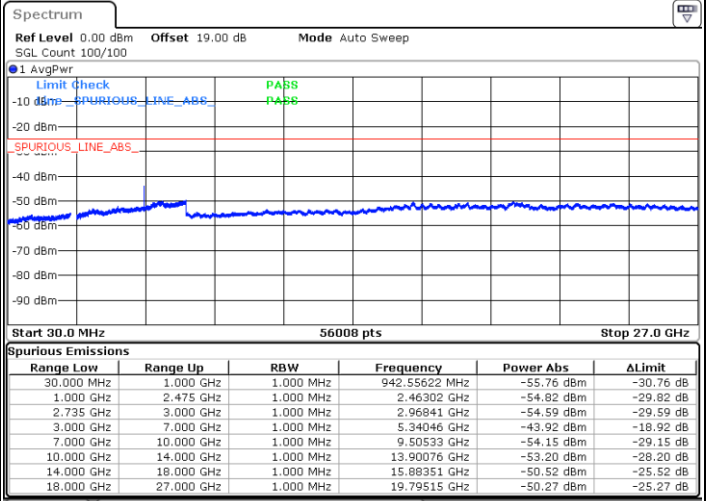

Date: 4.APR.2022 21:48:57

Date: 4.APR.2022 21:42:10

Lowest Channel / FullRB

N/A

Date: 4.APR.2022 21:50:19

LTE Band 41C / 10MHz+20MHz

64QAM

Middle Channel / 1RB0 and 1RB9

Middle Channel / 1RB49 and 1RB0

Date: 4.APR.2022 21:58:30

Date: 4.APR.2022 22:05:16

Middle Channel / FullIRB

N/A

Date: 4.APR.2022 21:57:08

LTE Band 41C / 10MHz+20MHz

64QAM

Highest Channel / 1RB0 and 1RB99

Highest Channel / 1RB49 and 1RB0

Date: 4.APR.2022 22:27:41

Date: 4.APR.2022 22:26:19

Highest Channel / FullIRB

N/A

Date: 4.APR.2022 22:13:26

LTE Band 41C / 15MHz+10MHz