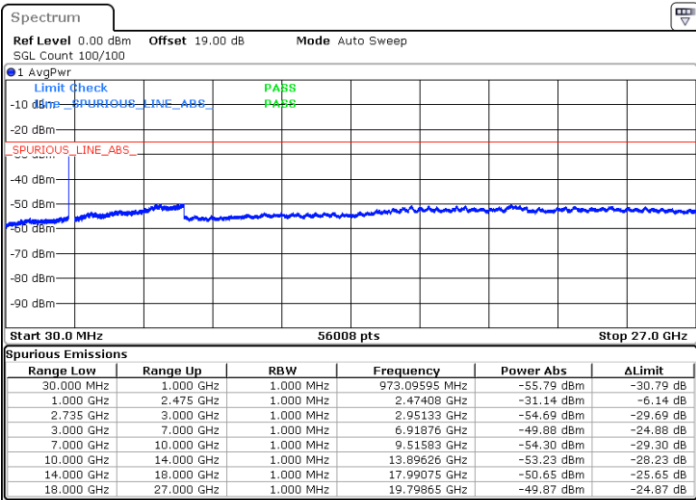

LTE Band 41C / 5MHz+20MHz

64QAM

Highest Channel / 1RB0 and 1RB99

Highest Channel / 1RB24 and 1RB0

Date: 4.APR.2022 16:50:38

Date: 4.APR.2022 16:49:16

Highest Channel / FullIRB

N/A

Date: 4.APR.2022 16:57:23

LTE Band 41C / 10MHz+15MHz

64QAM

Lowest Channel / 1RB0 and 1RB74

Lowest Channel / 1RB49 and 1RB0

Date: 4.APR.2022 19:48:05

Date: 4.APR.2022 19:41:21

Lowest Channel / FullRB

N/A

Date: 4.APR.2022 19:49:27

LTE Band 41C / 10MHz+15MHz

64QAM

MiddleChannel / 1RB0 and 1RB74

Middle Channel / 1RB49 and 1RB0

Date: 4.APR.2022 19:57:38

Date: 4.APR.2022 20:04:24

Middle Channel / FullIRB

N/A

Date: 4.APR.2022 19:56:16

LTE Band 41C / 10MHz+15MHz

64QAM

Highest Channel / 1RB0 and 1RB74

Highest Channel / 1RB49 and 1RB0

Date: 4.APR.2022 20:09:52