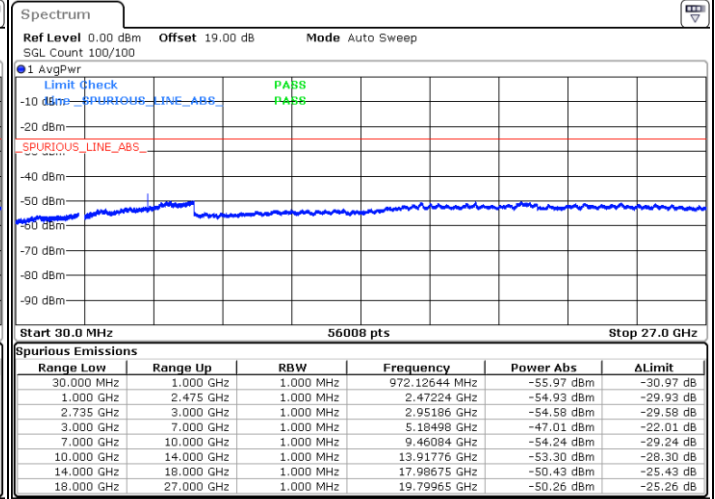

N/A

Date: 4.APR.2022 21:14:01

LTE Band 41C / 15MHz+15MHz

64QAM

Lowest Channel / 1RB0 and 1RB74

Lowest Channel / 1RB74 and 1RB0

Date: 5.APR.2022 00:29:43

Date: 5.APR.2022 00:22:56

Lowest Channel / FullIRB

N/A

Date: 5.APR.2022 00:31:05

LTE Band 41C / 15MHz+15MHz

64QAM

Middle Channel / 1RB0 and 1RB74

Middle Channel / 1RB74 and 1RB0

Date: 5.APR.2022 00:39:17

Date: 5.APR.2022 00:46:04

Middle Channel / FullIRB

N/A

Date: 5.APR.2022 00:37:55

LTE Band 41C / 15MHz+15MHz

64QAM

Highest Channel / 1RB0 and 1RB74

Highest Channel / 1RB74 and 1RB0

Date: 5.APR.2022 01:08:29

Date: 5.APR.2022 01:07:07

Highest Channel / FullIRB

N/A

Date: 5.APR.2022 01:15:16

LTE Band 41C / 15MHz+20MHz

64QAM

Lowest Channel / 1RB0 and 1RB99