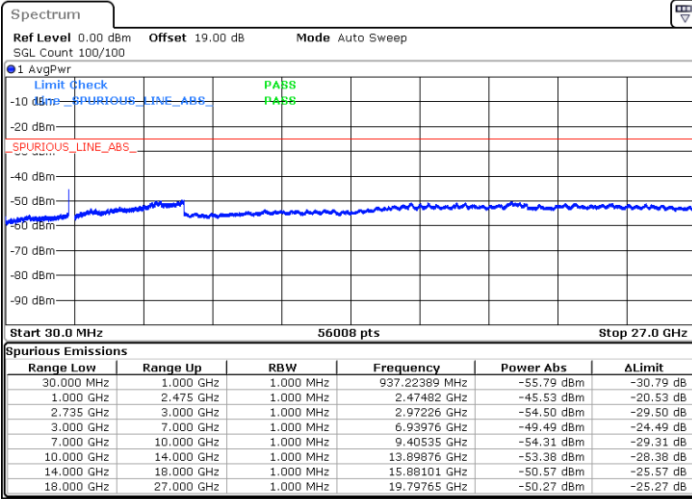

LTE Band 41C / 20MHz+15MHz

64QAM

Highest Channel / 1RB0 and 1RB74

Highest Channel / 1RB99 and 1RB0

Date: 5.APR.2022 03:49:21

Date: 5.APR.2022 03:47:58

Highest Channel / FullIRB

N/A

Date: 5.APR.2022 03:56:08

LTE Band 41C / 20MHz+20MHz

64QAM

Lowest Channel / 1RB0 and 1RB99

Lowest Channel / 1RB99 and 1RB0

Date: 5.APR.2022 10:01:46

Date: 5.APR.2022 09:55:02

Lowest Channel / FullIRB

N/A

Date: 5.APR.2022 10:03:07

LTE Band 41C / 20MHz+20MHz

64QAM

MiddleChannel / 1RB0 and 1RB99

Middle Channel / 1RB99 and 1RB0

Date: 5.APR.2022 10:11:15

Date: 5.APR.2022 10:17:59