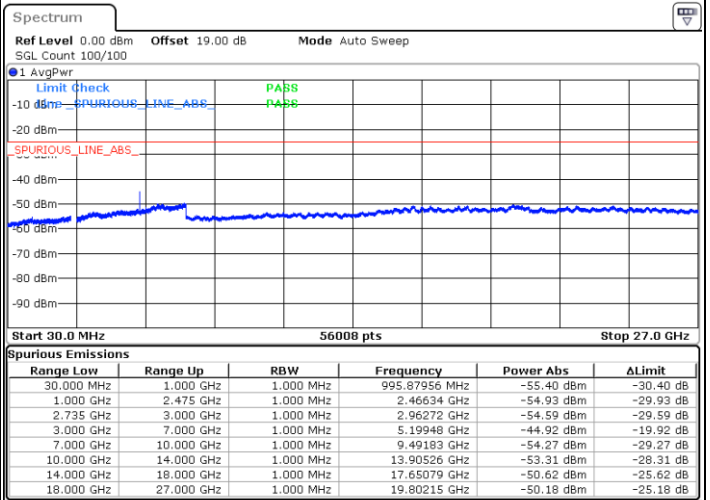

LTE Band 41C / 20MHz+5MHz

64QAM

Lowest Channel / 1RB0 and 1RB24

Lowest Channel / 1RB99 and 1RB0

Date: 4.APR.2022 17:31:56

Date: 4.APR.2022 17:25:10

Lowest Channel / FullRB

N/A

Date: 4.APR.2022 17:33:18

LTE Band 41C / 20MHz+5MHz

64QAM

Middle Channel / 1RB0 and 1RB24

Middle Channel / 1RB99 and 1RB0

Date: 4.APR.2022 17:41:29

Date: 4.APR.2022 17:48:14

Middle Channel / FullIRB

N/A

Date: 4.APR.2022 17:40:07

LTE Band 41C / 20MHz+5MHz

64QAM

Highest Channel / 1RB0 and 1RB24

Highest Channel / 1RB99 and 1RB0

Date: 4.APR.2022 18:10:35

Date: 4.APR.2022 18:09:14

Highest Channel / FullIRB

N/A

Date: 4.APR.2022 18:17:21

LTE Band 41C / 20MHz+10MHz

64QAM

Lowest Channel / 1RB0 and 1RB49

Lowest Channel / 1RB99 and 1RB0

Date: 4.APR.2022 23:09:17