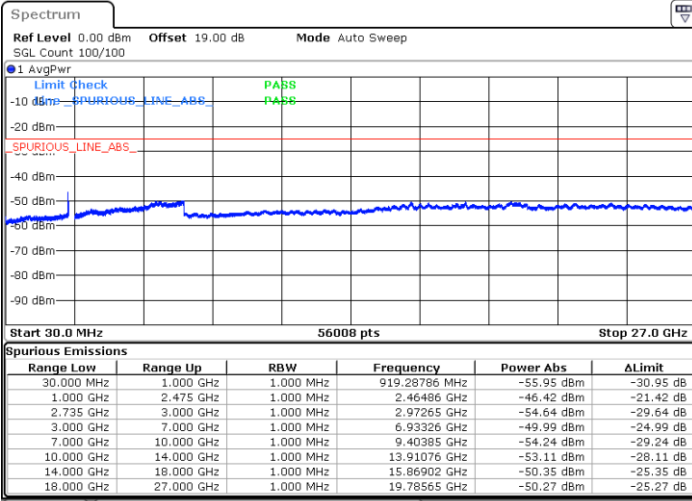

Date: 5.APR.2022 00:46:04

Middle Channel / FullIRB

N/A

Date: 5.APR.2022 00:37:55

LTE Band 41C / 15MHz+15MHz

64QAM

Highest Channel / 1RB0 and 1RB74

Highest Channel / 1RB74 and 1RB0

Date: 5.APR.2022 01:08:29

Date: 5.APR.2022 01:07:07

Highest Channel / FullIRB

N/A

Date: 5.APR.2022 01:15:16

LTE Band 41C / 15MHz+20MHz

64QAM

Lowest Channel / 1RB0 and 1RB99

Lowest Channel / 1RB74 and 1RB0

Date: 5.APR.2022 01:50:06

Date: 5.APR.2022 01:43:20

Lowest Channel / FullRB

N/A

Date: 5.APR.2022 01:51:28

LTE Band 41C / 15MHz+20MHz

64QAM