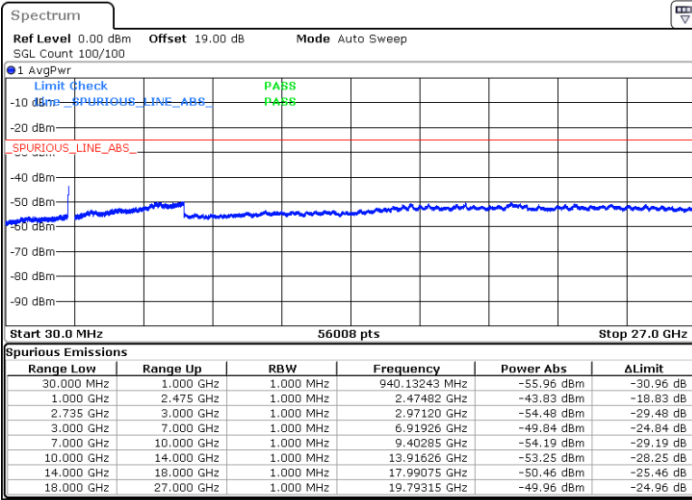

Highest Channel / 1RB99 and 1RB0

Date: 4.APR.2022 23:48:02

Date: 4.APR.2022 23:46:40

Highest Channel / FullIRB

N/A

Date: 4.APR.2022 23:54:48

LTE Band 41C / 20MHz+15MHz

64QAM

Lowest Channel / 1RB0 and 1RB74

Lowest Channel / 1RB99 and 1RB0

Date: 5.APR.2022 03:10:34

Date: 5.APR.2022 03:03:48

Lowest Channel / FullRB

N/A

Date: 5.APR.2022 03:11:56

LTE Band 41C / 20MHz+15MHz

LTE Band 41C / 20MHz+15MHz

64QAM

Highest Channel / 1RB0 and 1RB74

Highest Channel / 1RB99 and 1RB0

Date: 5.APR.2022 03:49:21

Date: 5.APR.2022 03:47:58

Highest Channel / FullIRB

N/A