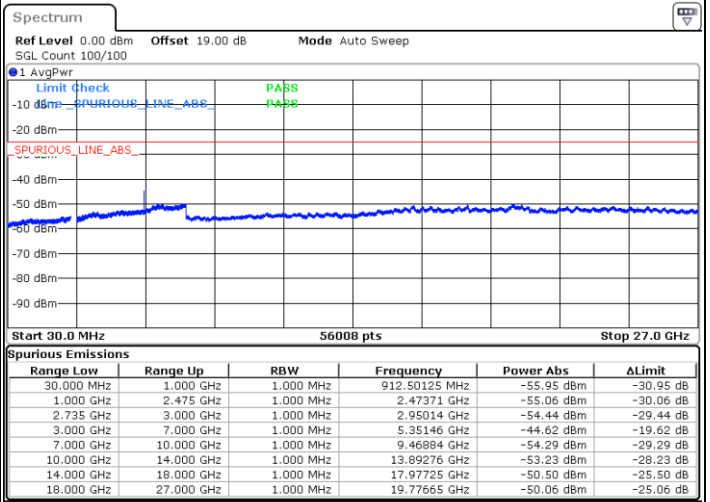

N/A

Date: 4.APR.2022 19:49:27

LTE Band 41C / 10MHz+15MHz

64QAM

MiddleChannel / 1RB0 and 1RB74

Middle Channel / 1RB49 and 1RB0

Date: 4.APR.2022 19:57:38

Date: 4.APR.2022 20:04:24

Middle Channel / FullIRB

N/A

Date: 4.APR.2022 19:56:16

LTE Band 41C / 10MHz+15MHz

64QAM

Highest Channel / 1RB0 and 1RB74

Highest Channel / 1RB49 and 1RB0

Date: 4.APR.2022 20:09:52

Date: 4.APR.2022 20:08:30

Highest Channel / FullIRB

N/A

Date: 4.APR.2022 20:16:38

LTE Band 41C / 10MHz+20MHz

64QAM

Lowest Channel / 1RB0 and 1RB99

Lowest Channel / 1RB49 and 1RB0

Date: 4.APR.2022 21:48:57

Date: 4.APR.2022 21:42:10

Lowest Channel / FullRB

N/A

Date: 4.APR.2022 21:50:19

LTE Band 41C / 10MHz+20MHz

64QAM

Middle Channel / 1RB0 and 1RB9