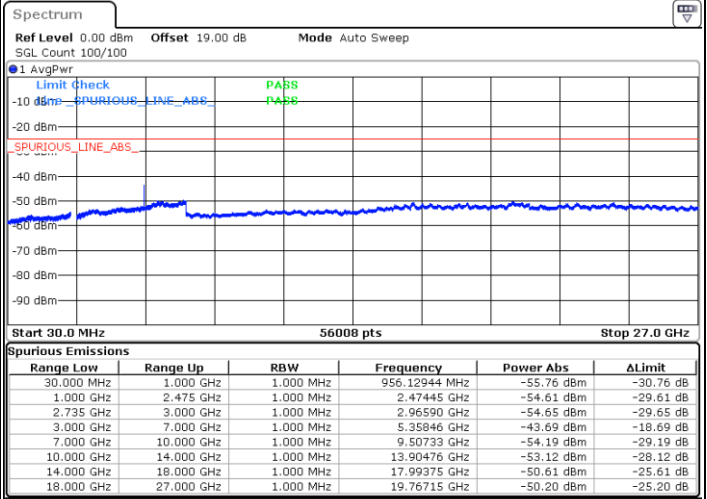

Date: 4.APR.2022 23:02:30

Lowest Channel / FullIRB

N/A

Date: 4.APR.2022 23:10:39

LTE Band 41C / 20MHz+10MHz

64QAM

Middle Channel / 1RB0 and 1RB49

Middle Channel / 1RB99 and 1RB0

Date: 4.APR.2022 23:18:51

Date: 4.APR.2022 23:25:37

Middle Channel / FullIRB

N/A

Date: 4.APR.2022 23:17:29

LTE Band 41C / 20MHz+10MHz

64QAM

Highest Channel / 1RB0 and 1RB49

Highest Channel / 1RB99 and 1RB0

Date: 4.APR.2022 23:48:02

Date: 4.APR.2022 23:46:40

Highest Channel / FullIRB

N/A

Date: 4.APR.2022 23:54:48

LTE Band 41C / 20MHz+15MHz

64QAM

Lowest Channel / 1RB0 and 1RB74

Lowest Channel / 1RB99 and 1RB0

Date: 5.APR.2022 03:10:34

Date: 5.APR.2022 03:03:48

Lowest Channel / FullRB

N/A

Date: 5.APR.2022 03:11:56

LTE Band 41C / 20MHz+15MHz