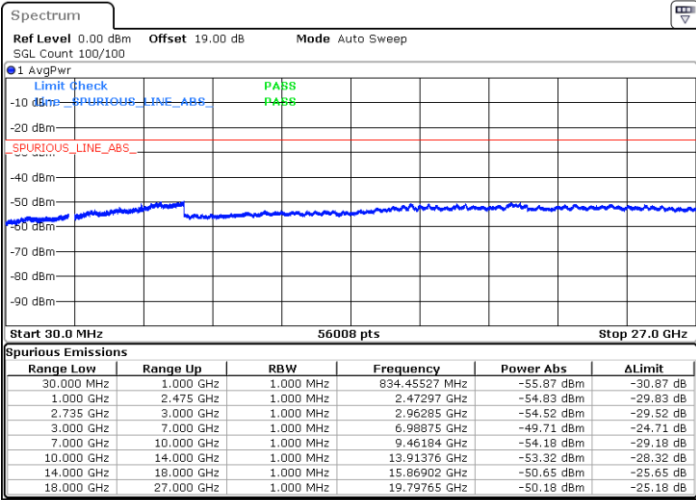

LTE Band 41C / 5MHz+20MHz

64QAM

Highest Channel / 1RB0 and 1RB99

Highest Channel / 1RB24 and 1RB0

Date: 4.APR.2022 16:50:38

Date: 4.APR.2022 16:49:16

Highest Channel / FullIRB

N/A

Date: 4.APR.2022 16:57:23

LTE Band 41C / 10MHz+15MHz

64QAM

Lowest Channel / 1RB0 and 1RB74

Lowest Channel / 1RB49 and 1RB0

Date: 4.APR.2022 19:48:05

Date: 4.APR.2022 19:41:21

Lowest Channel / FullRB