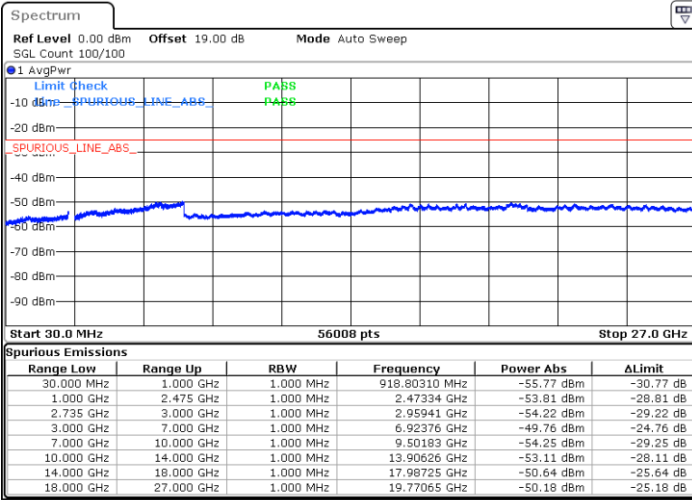

Highest Channel / 1RB99 and 1RB0

Date: 4.APR.2022 23:48:02

Date: 4.APR.2022 23:46:40

Highest Channel / FullIRB

N/A

Date: 4.APR.2022 23:54:48

LTE Band 41C / 20MHz+15MHz

64QAM

Lowest Channel / 1RB0 and 1RB74

Lowest Channel / 1RB99 and 1RB0

Date: 5.APR.2022 03:10:34

Date: 5.APR.2022 03:03:48

Lowest Channel / FullRB

N/A

Date: 5.APR.2022 03:11:56

LTE Band 41C / 20MHz+15MHz

64QAM

Middle Channel / 1RB0 and 1RB74

Middle Channel / 1RB99 and 1RB0

Date: 5.APR.2022 03:20:08

Date: 5.APR.2022 03:26:55

Middle Channel / FullRB

N/A

Date: 5.APR.2022 03:18:45

LTE Band 41C / 20MHz+15MHz

64QAM

Highest Channel / 1RB0 and 1RB74

Highest Channel / 1RB99 and 1RB0

Date: 5.APR.2022 03:49:21

Date: 5.APR.2022 03:47:58

Highest Channel / FullIRB

N/A