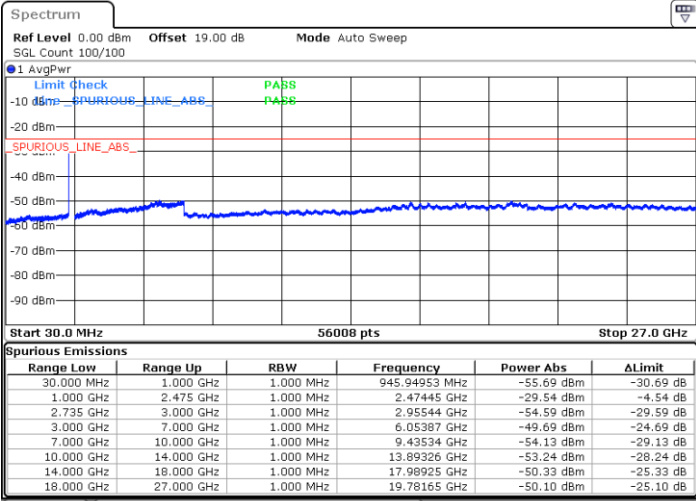

Middle Channel / 1RB0 and 1RB9

Middle Channel / 1RB74 and 1RB0

Date: 5.APR.2022 01:59:39

Date: 5.APR.2022 02:06:26

Middle Channel / FullIRB

N/A

Date: 5.APR.2022 01:58:18

LTE Band 41C / 15MHz+20MHz

64QAM

Highest Channel / 1RB0 and 1RB99

Highest Channel / 1RB74 and 1RB0

Date: 5.APR.2022 02:28:51

Date: 5.APR.2022 02:27:29

Highest Channel / FullIRB

N/A

Date: 5.APR.2022 02:35:39

LTE Band 41C / 20MHz+5MHz

64QAM

Lowest Channel / 1RB0 and 1RB24

Lowest Channel / 1RB99 and 1RB0

Date: 4.APR.2022 17:31:56

Date: 4.APR.2022 17:25:10

Lowest Channel / FullRB

N/A