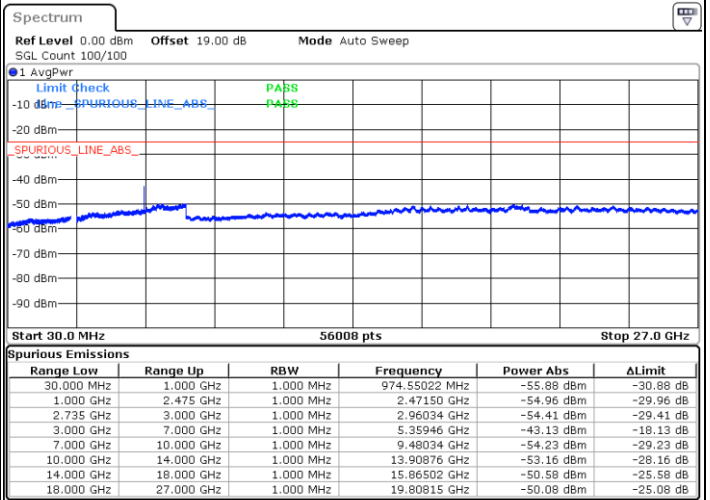

LTE Band 41C / 15MHz+10MHz

64QAM

Middle Channel / 1RB0 and 1RB49

Middle Channel / 1RB74 and 1RB0

Date: 4.APR.2022 20:38:06

Date: 4.APR.2022 20:44:51

Middle Channel / FullIRB

N/A

Date: 4.APR.2022 20:36:44

LTE Band 41C / 15MHz+10MHz

64QAM

Highest Channel / 1RB0 and 1RB49

Highest Channel / 1RB74 and 1RB0

Date: 4.APR.2022 21:07:15

Date: 4.APR.2022 21:05:53

Highest Channel / FullIRB

N/A

Date: 4.APR.2022 21:14:01

LTE Band 41C / 15MHz+15MHz

64QAM

Lowest Channel / 1RB0 and 1RB74

Lowest Channel / 1RB74 and 1RB0

Date: 5.APR.2022 00:29:43

Date: 5.APR.2022 00:22:56