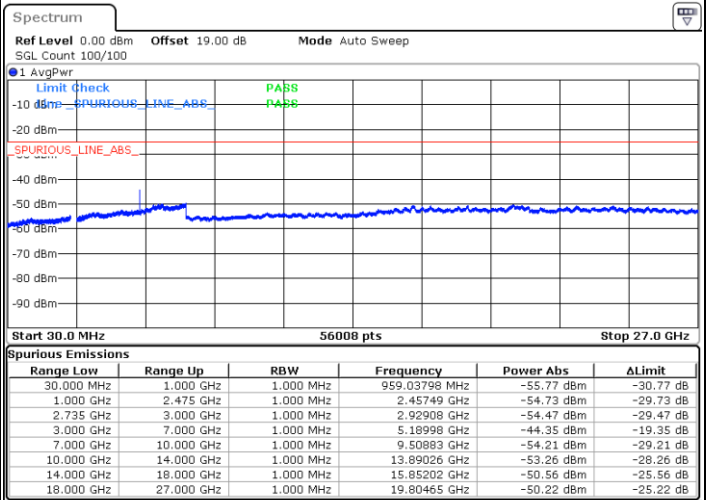

Highest Channel / 1RB0 and 1RB99

Highest Channel / 1RB49 and 1RB0

Date: 4.APR.2022 22:27:41

Date: 4.APR.2022 22:26:19

Highest Channel / FullIRB

N/A

Date: 4.APR.2022 22:13:26

LTE Band 41C / 15MHz+10MHz

64QAM

Lowest Channel / 1RB0 and 1RB49

Lowest Channel / 1RB74 and 1RB0

Date: 4.APR.2022 20:28:33

Date: 4.APR.2022 20:21:48

Lowest Channel / FullIRB

N/A

Date: 4.APR.2022 20:29:55

LTE Band 41C / 15MHz+10MHz

64QAM

Middle Channel / 1RB0 and 1RB49

Middle Channel / 1RB74 and 1RB0

Date: 4.APR.2022 20:38:06

Date: 4.APR.2022 20:44:51

Middle Channel / FullIRB

N/A

Date: 4.APR.2022 20:36:44

LTE Band 41C / 15MHz+10MHz

64QAM

Highest Channel / 1RB0 and 1RB49

Highest Channel / 1RB74 and 1RB0

Date: 4.APR.2022 21:07:15

Date: 4.APR.2022 21:05:53

Highest Channel / FullIRB