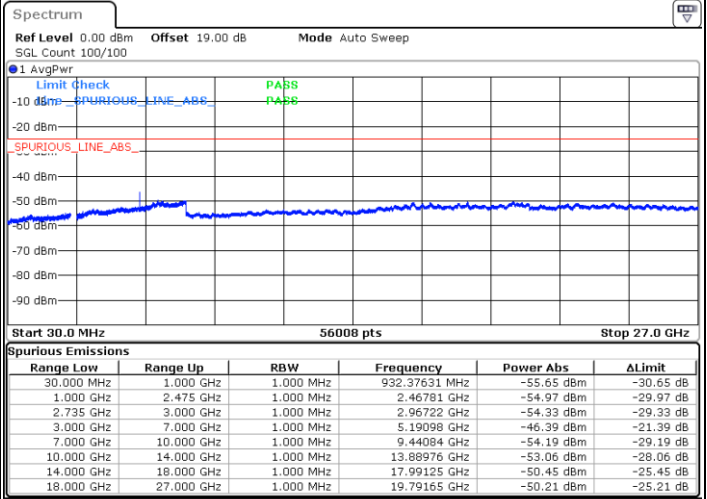

LTE Band 41C / 20MHz+15MHz

64QAM

Middle Channel / 1RB0 and 1RB74

Middle Channel / 1RB99 and 1RB0

Date: 5.APR.2022 03:20:08

Date: 5.APR.2022 03:26:55