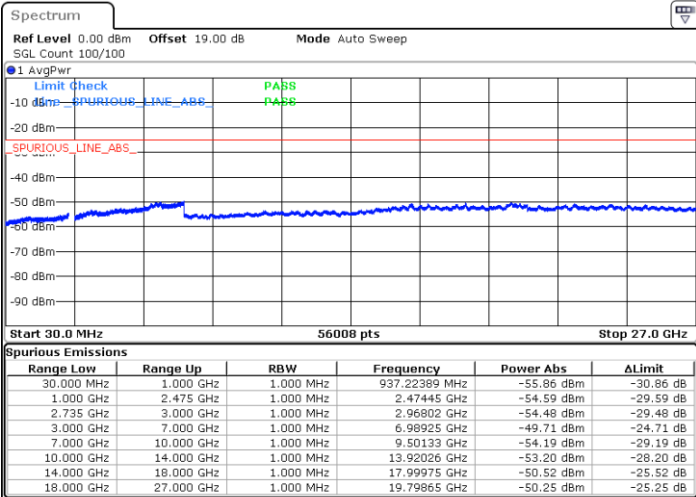

N/A

Date: 4.APR.2022 21:14:01

LTE Band 41C / 15MHz+15MHz

64QAM

Lowest Channel / 1RB0 and 1RB74

Lowest Channel / 1RB74 and 1RB0

Date: 5.APR.2022 00:29:43

Date: 5.APR.2022 00:22:56

Lowest Channel / FullIRB

N/A

Date: 5.APR.2022 00:31:05

LTE Band 41C / 15MHz+15MHz

64QAM

Middle Channel / 1RB0 and 1RB74

Middle Channel / 1RB74 and 1RB0

Date: 5.APR.2022 00:39:17

Date: 5.APR.2022 00:46:04

Middle Channel / FullIRB

N/A

Date: 5.APR.2022 00:37:55

LTE Band 41C / 15MHz+15MHz

64QAM

Highest Channel / 1RB0 and 1RB74

Highest Channel / 1RB74 and 1RB0

Date: 5.APR.2022 01:08:29

Date: 5.APR.2022 01:07:07

Highest Channel / FullIRB

N/A

Date: 5.APR.2022 01:15:16

LTE Band 41C / 15MHz+20MHz

64QAM

Lowest Channel / 1RB0 and 1RB99