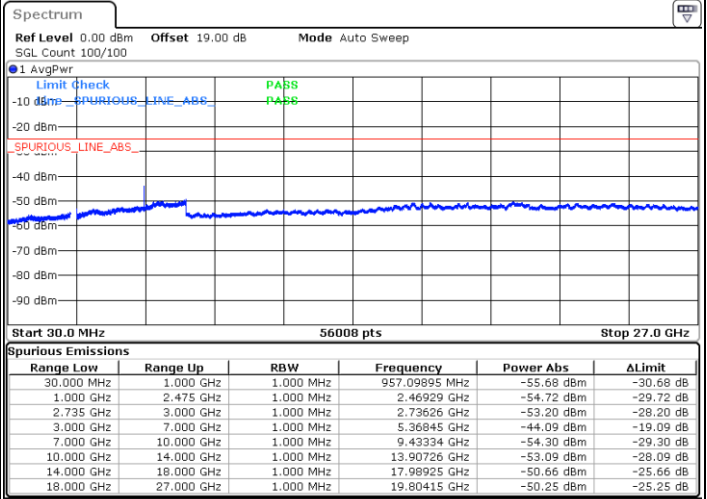

Date: 4.APR.2022 17:33:18

LTE Band 41C / 20MHz+5MHz

64QAM

Middle Channel / 1RB0 and 1RB24

Middle Channel / 1RB99 and 1RB0

Date: 4.APR.2022 17:41:29

Date: 4.APR.2022 17:48:14

Middle Channel / FullIRB

N/A

Date: 4.APR.2022 17:40:07

LTE Band 41C / 20MHz+5MHz

64QAM

Highest Channel / 1RB0 and 1RB24

Highest Channel / 1RB99 and 1RB0

Date: 4.APR.2022 18:10:35

Date: 4.APR.2022 18:09:14

Highest Channel / FullIRB

N/A

Date: 4.APR.2022 18:17:21

LTE Band 41C / 20MHz+10MHz

64QAM

Lowest Channel / 1RB0 and 1RB49

Lowest Channel / 1RB99 and 1RB0

Date: 4.APR.2022 23:09:17