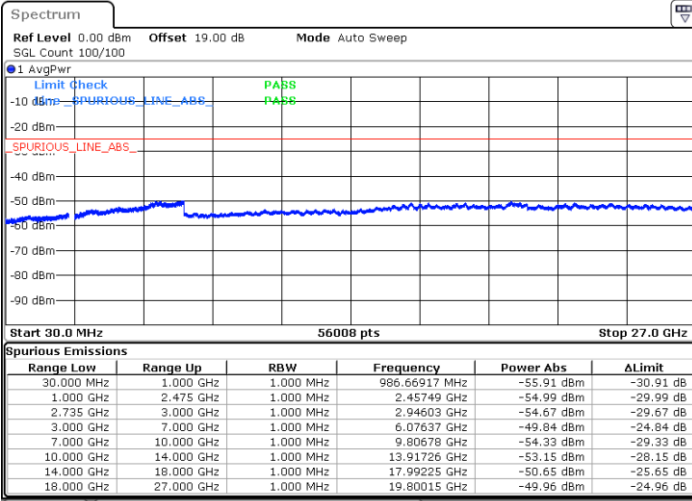

Lowest Channel / 1RB74 and 1RB0

Date: 5.APR.2022 01:50:06

Date: 5.APR.2022 01:43:20

Lowest Channel / FullRB

N/A

Date: 5.APR.2022 01:51:28

LTE Band 41C / 15MHz+20MHz

64QAM

Middle Channel / 1RB0 and 1RB9

Middle Channel / 1RB74 and 1RB0

Date: 5.APR.2022 01:59:39

Date: 5.APR.2022 02:06:26

Middle Channel / FullIRB

N/A

Date: 5.APR.2022 01:58:18

LTE Band 41C / 15MHz+20MHz

64QAM

Highest Channel / 1RB0 and 1RB99

Highest Channel / 1RB74 and 1RB0

Date: 5.APR.2022 02:28:51

Date: 5.APR.2022 02:27:29

Highest Channel / FullIRB

N/A

Date: 5.APR.2022 02:35:39