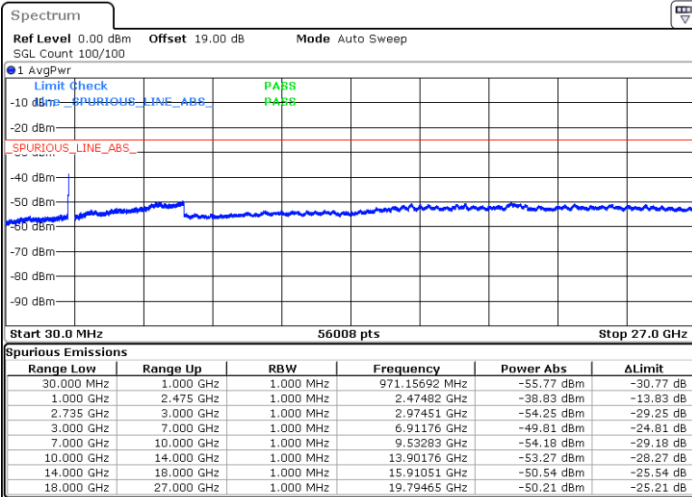

Middle Channel / FullIRB

N/A

Date: 4.APR.2022 19:56:16

LTE Band 41C / 10MHz+15MHz

64QAM

Highest Channel / 1RB0 and 1RB74

Highest Channel / 1RB49 and 1RB0

Date: 4.APR.2022 20:09:52

Date: 4.APR.2022 20:08:30

Highest Channel / FullIRB

N/A

Date: 4.APR.2022 20:16:38

LTE Band 41C / 10MHz+20MHz

64QAM

Lowest Channel / 1RB0 and 1RB99

Lowest Channel / 1RB49 and 1RB0

Date: 4.APR.2022 21:48:57

Date: 4.APR.2022 21:42:10

Lowest Channel / FullRB

N/A

Date: 4.APR.2022 21:50:19

LTE Band 41C / 10MHz+20MHz

64QAM

Middle Channel / 1RB0 and 1RB9