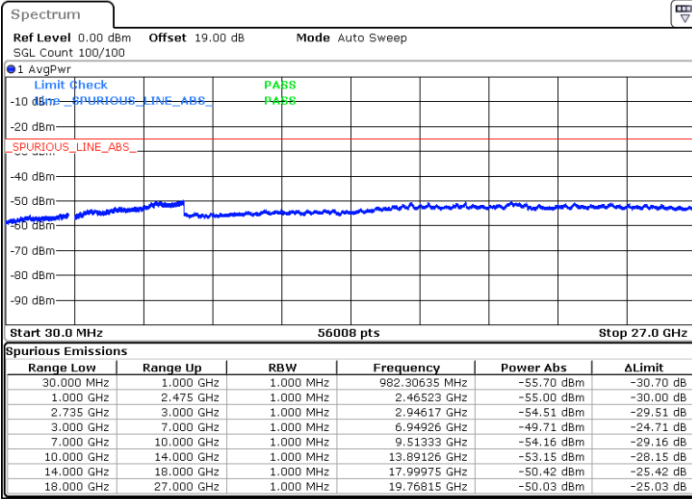

Date: 4.APR.2022 20:08:30

Highest Channel / FullIRB

N/A

Date: 4.APR.2022 20:16:38

LTE Band 41C / 10MHz+20MHz

64QAM

Lowest Channel / 1RB0 and 1RB99

Lowest Channel / 1RB49 and 1RB0

Date: 4.APR.2022 21:48:57

Date: 4.APR.2022 21:42:10

Lowest Channel / FullRB

N/A

Date: 4.APR.2022 21:50:19

LTE Band 41C / 10MHz+20MHz

64QAM

Middle Channel / 1RB0 and 1RB9

Middle Channel / 1RB49 and 1RB0

Date: 4.APR.2022 21:58:30

Date: 4.APR.2022 22:05:16

Middle Channel / FullIRB

N/A

Date: 4.APR.2022 21:57:08

LTE Band 41C / 10MHz+20MHz

64QAM

Highest Channel / 1RB0 and 1RB99

Highest Channel / 1RB49 and 1RB0

Date: 4.APR.2022 22:27:41

Date: 4.APR.2022 22:26:19

Highest Channel / FullIRB

N/A

Date: 4.APR.2022 22:13:26

LTE Band 41C / 15MHz+10MHz