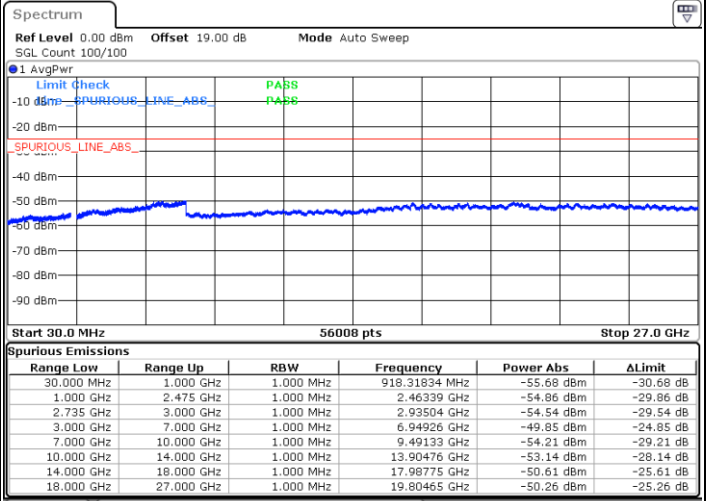

Date: 5.APR.2022 00:46:04

Middle Channel / FullIRB

N/A

Date: 5.APR.2022 00:37:55

LTE Band 41C / 15MHz+15MHz

64QAM

Highest Channel / 1RB0 and 1RB74

Highest Channel / 1RB74 and 1RB0

Date: 5.APR.2022 01:08:29

Date: 5.APR.2022 01:07:07

Highest Channel / FullIRB

N/A

Date: 5.APR.2022 01:15:16

LTE Band 41C / 15MHz+20MHz

64QAM

Lowest Channel / 1RB0 and 1RB99

Lowest Channel / 1RB74 and 1RB0

Date: 5.APR.2022 01:50:06

Date: 5.APR.2022 01:43:20

Lowest Channel / FullRB

N/A

Date: 5.APR.2022 01:51:28

LTE Band 41C / 15MHz+20MHz

64QAM

Middle Channel / 1RB0 and 1RB9

Middle Channel / 1RB74 and 1RB0

Date: 5.APR.2022 01:59:39

Date: 5.APR.2022 02:06:26

Middle Channel / FullIRB

N/A

Date: 5.APR.2022 01:58:18

LTE Band 41C / 15MHz+20MHz