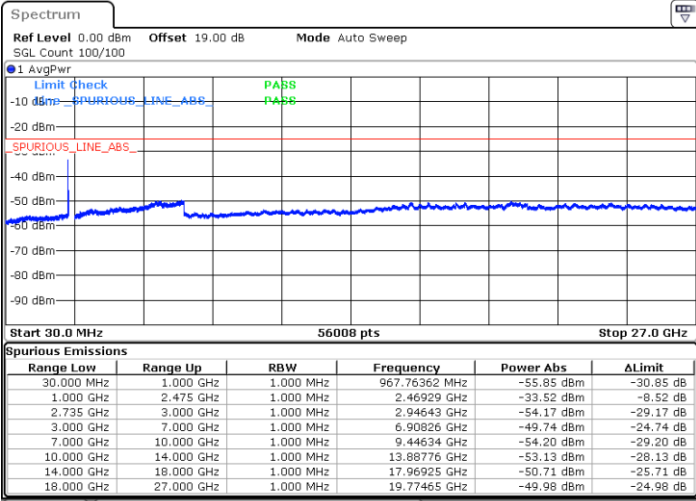

N/A

Date: 4.APR.2022 17:40:07

LTE Band 41C / 20MHz+5MHz

64QAM

Highest Channel / 1RB0 and 1RB24

Highest Channel / 1RB99 and 1RB0

Date: 4.APR.2022 18:10:35

Date: 4.APR.2022 18:09:14

Highest Channel / FullIRB

N/A

Date: 4.APR.2022 18:17:21

LTE Band 41C / 20MHz+10MHz

64QAM

Lowest Channel / 1RB0 and 1RB49

Lowest Channel / 1RB99 and 1RB0

Date: 4.APR.2022 23:09:17

Date: 4.APR.2022 23:02:30

Lowest Channel / FullIRB

N/A

Date: 4.APR.2022 23:10:39

LTE Band 41C / 20MHz+10MHz

64QAM

Middle Channel / 1RB0 and 1RB49

Middle Channel / 1RB99 and 1RB0