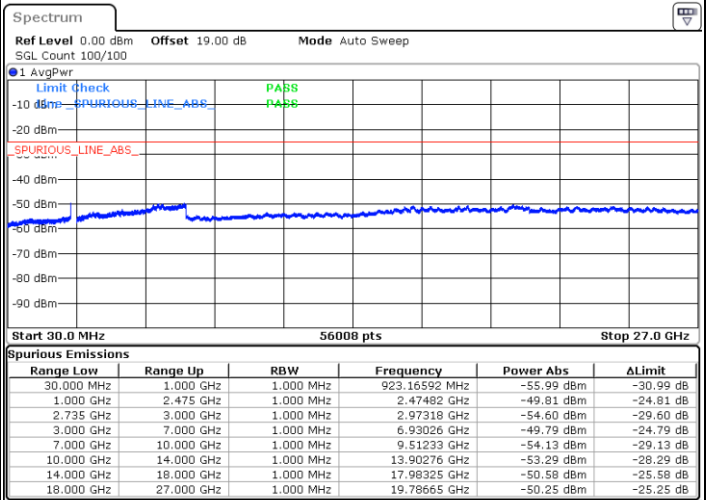

LTE Band 41C / 5MHz+20MHz

64QAM

Highest Channel / 1RB0 and 1RB99

Highest Channel / 1RB24 and 1RB0

Date: 4.APR.2022 16:50:38

Date: 4.APR.2022 16:49:16

Highest Channel / FullIRB

N/A

Date: 4.APR.2022 16:57:23

LTE Band 41C / 10MHz+15MHz

64QAM

Lowest Channel / 1RB0 and 1RB74

Lowest Channel / 1RB49 and 1RB0

Date: 4.APR.2022 19:48:05

Date: 4.APR.2022 19:41:21

Lowest Channel / FullRB

N/A

Date: 4.APR.2022 19:49:27

LTE Band 41C / 10MHz+15MHz

64QAM

MiddleChannel / 1RB0 and 1RB74

Middle Channel / 1RB49 and 1RB0

Date: 4.APR.2022 19:57:38

Date: 4.APR.2022 20:04:24

Middle Channel / FullIRB

N/A

Date: 4.APR.2022 19:56:16

LTE Band 41C / 10MHz+15MHz

64QAM

Highest Channel / 1RB0 and 1RB74

Highest Channel / 1RB49 and 1RB0

Date: 4.APR.2022 20:09:52