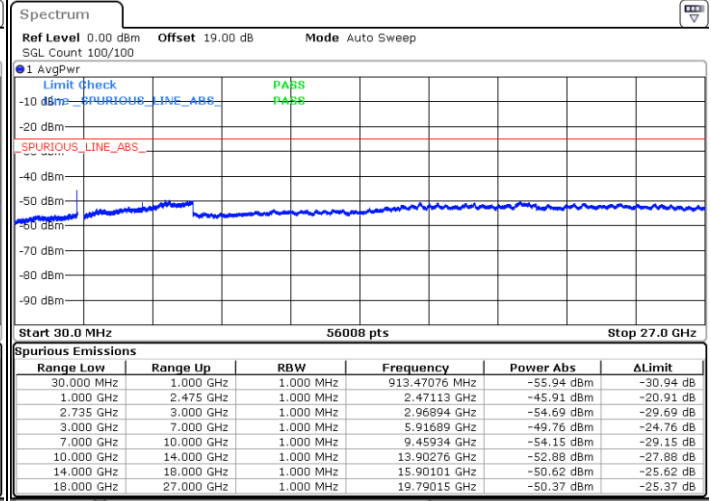

Date: 4.APR.2022 23:18:51

Date: 4.APR.2022 23:25:37

Middle Channel / FullIRB

N/A

Date: 4.APR.2022 23:17:29

LTE Band 41C / 20MHz+10MHz

64QAM

Highest Channel / 1RB0 and 1RB49

Highest Channel / 1RB99 and 1RB0

Date: 4.APR.2022 23:48:02

Date: 4.APR.2022 23:46:40

Highest Channel / FullIRB

N/A

Date: 4.APR.2022 23:54:48

LTE Band 41C / 20MHz+15MHz

64QAM

Lowest Channel / 1RB0 and 1RB74

Lowest Channel / 1RB99 and 1RB0

Date: 5.APR.2022 03:10:34

Date: 5.APR.2022 03:03:48

Lowest Channel / FullRB

N/A

Date: 5.APR.2022 03:11:56

LTE Band 41C / 20MHz+15MHz