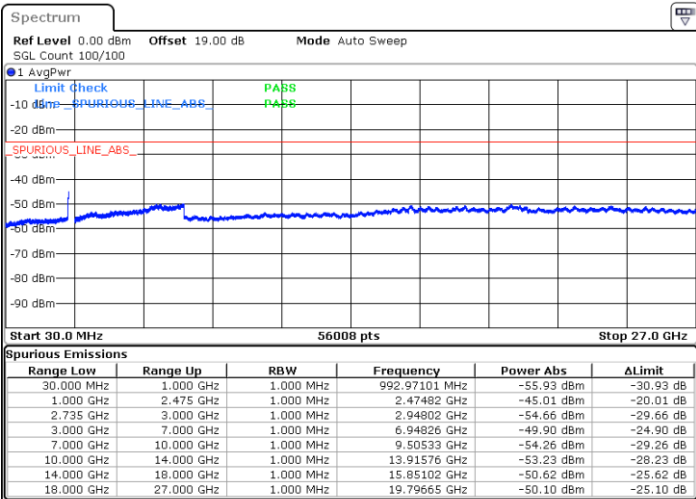

LTE Band 41C / 5MHz+20MHz

64QAM

Highest Channel / 1RB0 and 1RB99

Highest Channel / 1RB24 and 1RB0

Date: 4.APR.2022 16:50:38

Date: 4.APR.2022 16:49:16

Highest Channel / FullIRB

N/A

Date: 4.APR.2022 16:57:23

LTE Band 41C / 10MHz+15MHz

64QAM

Lowest Channel / 1RB0 and 1RB74

Lowest Channel / 1RB49 and 1RB0

Date: 4.APR.2022 19:48:05

Date: 4.APR.2022 19:41:21

Lowest Channel / FullRB

N/A

Date: 4.APR.2022 19:49:27

LTE Band 41C / 10MHz+15MHz

64QAM

MiddleChannel / 1RB0 and 1RB74

Middle Channel / 1RB49 and 1RB0

Date: 4.APR.2022 19:57:38

Date: 4.APR.2022 20:04:24

Middle Channel / FullIRB

N/A

Date: 4.APR.2022 19:56:16

LTE Band 41C / 10MHz+15MHz

64QAM

Highest Channel / 1RB0 and 1RB74

Highest Channel / 1RB49 and 1RB0

Date: 4.APR.2022 20:09:52