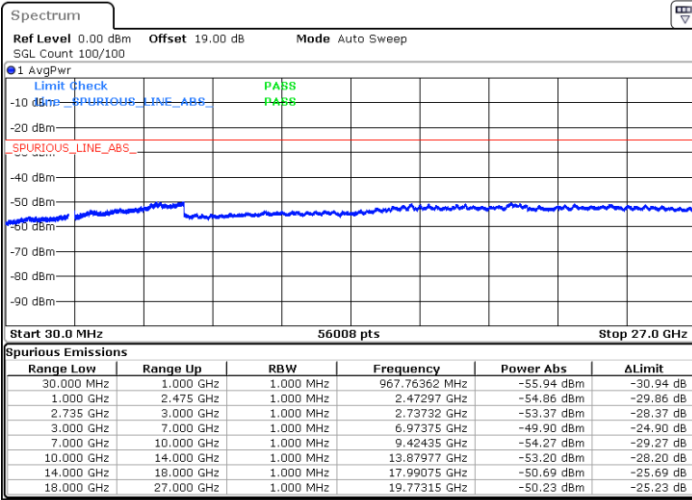

Highest Channel / 1RB0 and 1RB99

Highest Channel / 1RB49 and 1RB0

Date: 4.APR.2022 22:27:41

Date: 4.APR.2022 22:26:19

Highest Channel / FullIRB

N/A

Date: 4.APR.2022 22:13:26

LTE Band 41C / 15MHz+10MHz

64QAM

Lowest Channel / 1RB0 and 1RB49

Lowest Channel / 1RB74 and 1RB0

Date: 4.APR.2022 20:28:33

Date: 4.APR.2022 20:21:48

Lowest Channel / FullIRB

N/A

Date: 4.APR.2022 20:29:55