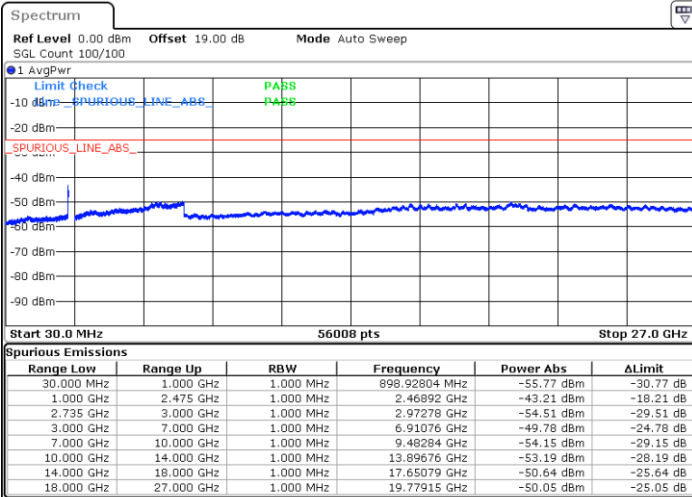

Date: 4.APR.2022 20:36:44

LTE Band 41C / 15MHz+10MHz

64QAM

Highest Channel / 1RB0 and 1RB49

Highest Channel / 1RB74 and 1RB0

Date: 4.APR.2022 21:07:15

Date: 4.APR.2022 21:05:53

Highest Channel / FullIRB

N/A

Date: 4.APR.2022 21:14:01

LTE Band 41C / 15MHz+15MHz

64QAM

Lowest Channel / 1RB0 and 1RB74

Lowest Channel / 1RB74 and 1RB0

Date: 5.APR.2022 00:29:43

Date: 5.APR.2022 00:22:56

Lowest Channel / FullIRB

N/A

Date: 5.APR.2022 00:31:05

LTE Band 41C / 15MHz+15MHz

64QAM

Middle Channel / 1RB0 and 1RB74

Middle Channel / 1RB74 and 1RB0

Date: 5.APR.2022 00:39:17

Date: 5.APR.2022 00:46:04

Middle Channel / FullIRB

N/A

Date: 5.APR.2022 00:37:55

LTE Band 41C / 15MHz+15MHz

64QAM

Highest Channel / 1RB0 and 1RB74

Highest Channel / 1RB74 and 1RB0