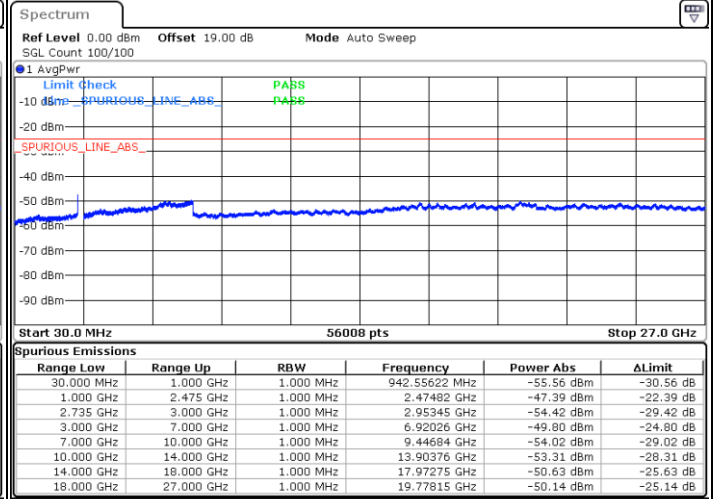

LTE Band 41C / 20MHz+15MHz

64QAM

Highest Channel / 1RB0 and 1RB74

Highest Channel / 1RB99 and 1RB0

Date: 5.APR.2022 03:49:21

Date: 5.APR.2022 03:47:58

Highest Channel / FullIRB

N/A

Date: 5.APR.2022 03:56:08

LTE Band 41C / 20MHz+20MHz

64QAM

Lowest Channel / 1RB0 and 1RB99

Lowest Channel / 1RB99 and 1RB0

Date: 5.APR.2022 10:01:46

Date: 5.APR.2022 09:55:02

Lowest Channel / FullIRB

N/A

Date: 5.APR.2022 10:03:07

LTE Band 41C / 20MHz+20MHz

64QAM

MiddleChannel / 1RB0 and 1RB99

Middle Channel / 1RB99 and 1RB0

Date: 5.APR.2022 10:11:15

Date: 5.APR.2022 10:17:59