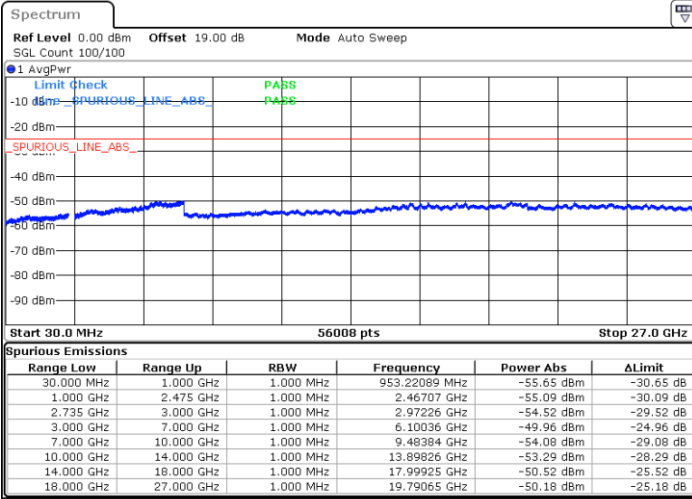

Date: 4.APR.2022 17:33:18

LTE Band 41C / 20MHz+5MHz

64QAM

Middle Channel / 1RB0 and 1RB24

Middle Channel / 1RB99 and 1RB0

Date: 4.APR.2022 17:41:29

Date: 4.APR.2022 17:48:14

Middle Channel / FullIRB

N/A

Date: 4.APR.2022 17:40:07

LTE Band 41C / 20MHz+5MHz

64QAM

Highest Channel / 1RB0 and 1RB24

Highest Channel / 1RB99 and 1RB0

Date: 4.APR.2022 18:10:35

Date: 4.APR.2022 18:09:14

Highest Channel / FullIRB

N/A

Date: 4.APR.2022 18:17:21

LTE Band 41C / 20MHz+10MHz

64QAM

Lowest Channel / 1RB0 and 1RB49

Lowest Channel / 1RB99 and 1RB0

Date: 4.APR.2022 23:09:17