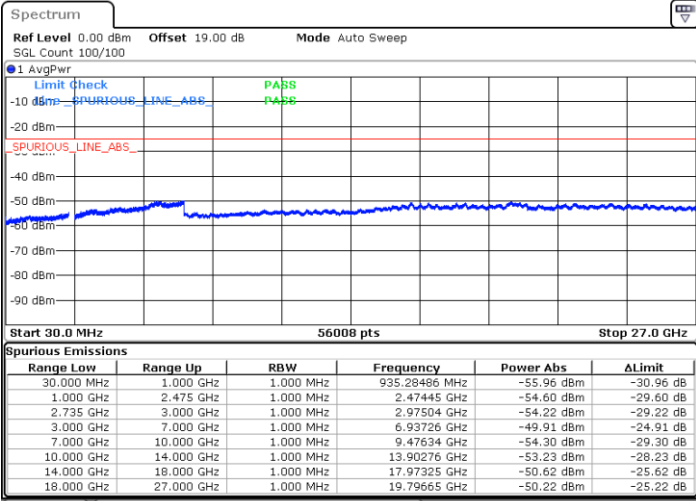

Date: 5.APR.2022 03:56:08

LTE Band 41C / 20MHz+20MHz

64QAM

Lowest Channel / 1RB0 and 1RB99

Lowest Channel / 1RB99 and 1RB0

Date: 5.APR.2022 10:01:46

Date: 5.APR.2022 09:55:02

Lowest Channel / FullIRB

N/A

Date: 5.APR.2022 10:03:07

LTE Band 41C / 20MHz+20MHz

64QAM

MiddleChannel / 1RB0 and 1RB99

Middle Channel / 1RB99 and 1RB0

Date: 5.APR.2022 10:11:15

Date: 5.APR.2022 10:17:59