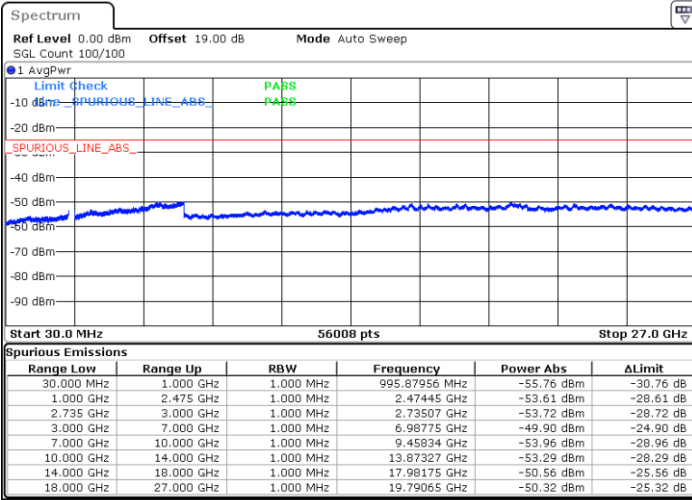

Lowest Channel / 1RB0 and 1RB74

Lowest Channel / 1RB99 and 1RB0

Date: 5.APR.2022 03:10:34

Date: 5.APR.2022 03:03:48

Lowest Channel / FullRB

N/A

Date: 5.APR.2022 03:11:56

LTE Band 41C / 20MHz+15MHz

LTE Band 41C / 20MHz+15MHz

64QAM

Highest Channel / 1RB0 and 1RB74

Highest Channel / 1RB99 and 1RB0

Date: 5.APR.2022 03:49:21

Date: 5.APR.2022 03:47:58

Highest Channel / FullIRB

N/A

Date: 5.APR.2022 03:56:08

LTE Band 41C / 20MHz+20MHz

64QAM

Lowest Channel / 1RB0 and 1RB99

Lowest Channel / 1RB99 and 1RB0

Date: 5.APR.2022 10:01:46

Date: 5.APR.2022 09:55:02

Lowest Channel / FullIRB