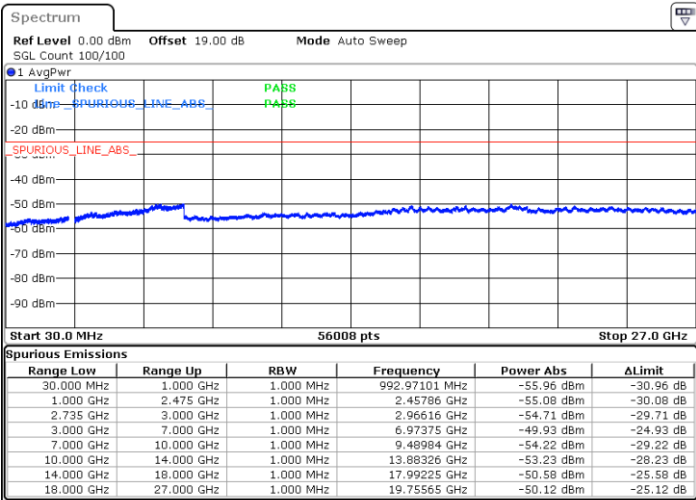

Highest Channel / 1RB0 and 1RB99

Highest Channel / 1RB49 and 1RB0

Date: 4.APR.2022 22:27:41

Date: 4.APR.2022 22:26:19

Highest Channel / FullIRB

N/A

Date: 4.APR.2022 22:13:26

LTE Band 41C / 15MHz+10MHz

64QAM

Lowest Channel / 1RB0 and 1RB49

Lowest Channel / 1RB74 and 1RB0

Date: 4.APR.2022 20:28:33

Date: 4.APR.2022 20:21:48

Lowest Channel / FullIRB

N/A

Date: 4.APR.2022 20:29:55

LTE Band 41C / 15MHz+10MHz

64QAM

Middle Channel / 1RB0 and 1RB49

Middle Channel / 1RB74 and 1RB0

Date: 4.APR.2022 20:38:06

Date: 4.APR.2022 20:44:51

Middle Channel / FullIRB

N/A

Date: 4.APR.2022 20:36:44

LTE Band 41C / 15MHz+10MHz

64QAM

Highest Channel / 1RB0 and 1RB49

Highest Channel / 1RB74 and 1RB0

Date: 4.APR.2022 21:07:15

Date: 4.APR.2022 21:05:53

Highest Channel / FullIRB