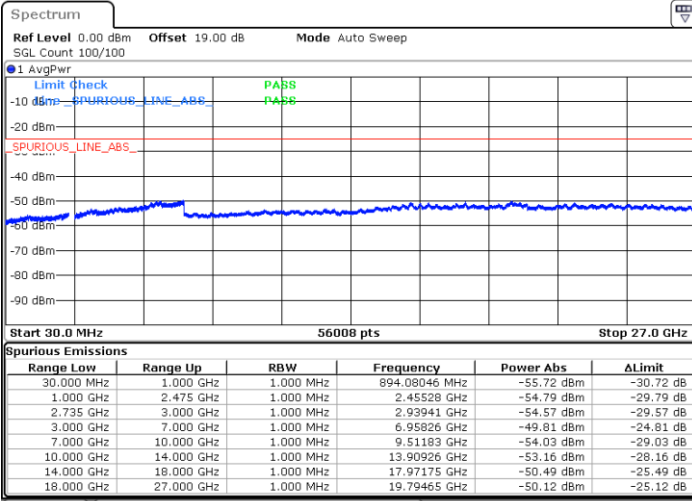

Date: 4.APR.2022 21:48:57

Date: 4.APR.2022 21:42:10

Lowest Channel / FullRB

N/A

Date: 4.APR.2022 21:50:19

LTE Band 41C / 10MHz+20MHz

64QAM

Middle Channel / 1RB0 and 1RB9

Middle Channel / 1RB49 and 1RB0

Date: 4.APR.2022 21:58:30

Date: 4.APR.2022 22:05:16

Middle Channel / FullIRB

N/A

Date: 4.APR.2022 21:57:08

LTE Band 41C / 10MHz+20MHz

64QAM

Highest Channel / 1RB0 and 1RB99

Highest Channel / 1RB49 and 1RB0

Date: 4.APR.2022 22:27:41

Date: 4.APR.2022 22:26:19

Highest Channel / FullIRB

N/A

Date: 4.APR.2022 22:13:26

LTE Band 41C / 15MHz+10MHz