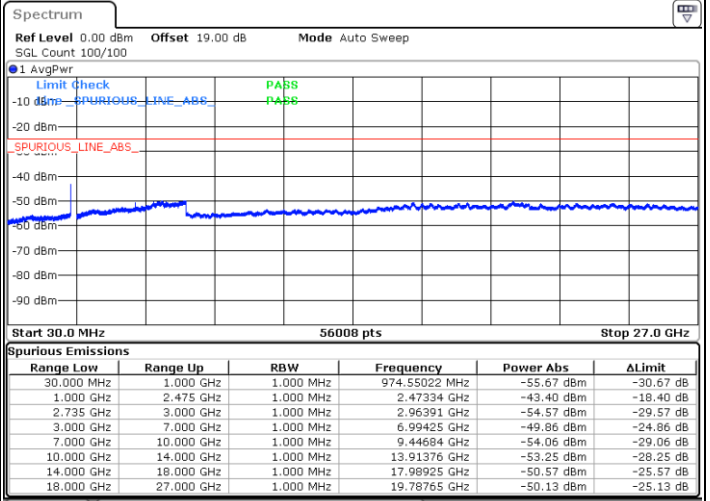

64QAM

Highest Channel / 1RB0 and 1RB99

Highest Channel / 1RB74 and 1RB0

Date: 5.APR.2022 02:28:51

Date: 5.APR.2022 02:27:29

Highest Channel / FullIRB

N/A

Date: 5.APR.2022 02:35:39

LTE Band 41C / 20MHz+5MHz

64QAM

Lowest Channel / 1RB0 and 1RB24

Lowest Channel / 1RB99 and 1RB0

Date: 4.APR.2022 17:31:56

Date: 4.APR.2022 17:25:10

Lowest Channel / FullRB

N/A

Date: 4.APR.2022 17:33:18

LTE Band 41C / 20MHz+5MHz

64QAM

Middle Channel / 1RB0 and 1RB24

Middle Channel / 1RB99 and 1RB0

Date: 4.APR.2022 17:41:29

Date: 4.APR.2022 17:48:14

Middle Channel / FullIRB

N/A

Date: 4.APR.2022 17:40:07

LTE Band 41C / 20MHz+5MHz

64QAM

Highest Channel / 1RB0 and 1RB24

Highest Channel / 1RB99 and 1RB0

Date: 4.APR.2022 18:10:35

Date: 4.APR.2022 18:09:14