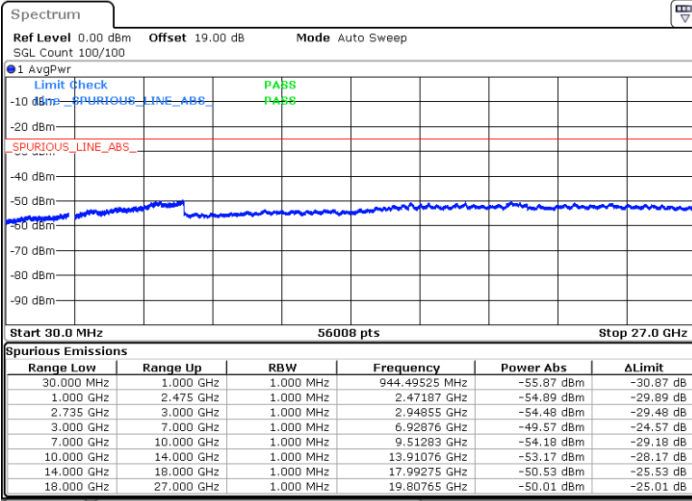

Lowest Channel / FullIRB

N/A

Date: 5.APR.2022 00:31:05

LTE Band 41C / 15MHz+15MHz

64QAM

Middle Channel / 1RB0 and 1RB74

Middle Channel / 1RB74 and 1RB0

Date: 5.APR.2022 00:39:17

Date: 5.APR.2022 00:46:04

Middle Channel / FullIRB

N/A

Date: 5.APR.2022 00:37:55

LTE Band 41C / 15MHz+15MHz

64QAM

Highest Channel / 1RB0 and 1RB74

Highest Channel / 1RB74 and 1RB0

Date: 5.APR.2022 01:08:29

Date: 5.APR.2022 01:07:07

Highest Channel / FullIRB

N/A

Date: 5.APR.2022 01:15:16

LTE Band 41C / 15MHz+20MHz

64QAM

Lowest Channel / 1RB0 and 1RB99

Lowest Channel / 1RB74 and 1RB0

Date: 5.APR.2022 01:50:06

Date: 5.APR.2022 01:43:20

Lowest Channel / FullRB

N/A

Date: 5.APR.2022 01:51:28

LTE Band 41C / 15MHz+20MHz

64QAM