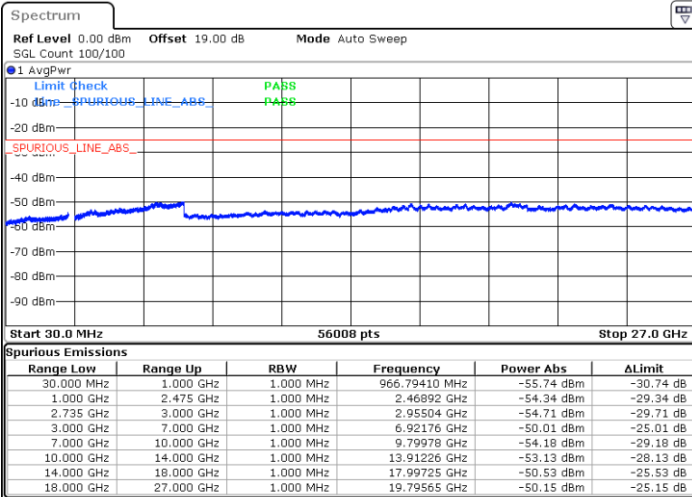

Date: 4.APR.2022 21:48:57

Date: 4.APR.2022 21:42:10

Lowest Channel / FullRB

N/A

Date: 4.APR.2022 21:50:19

LTE Band 41C / 10MHz+20MHz

64QAM

Middle Channel / 1RB0 and 1RB9

Middle Channel / 1RB49 and 1RB0

Date: 4.APR.2022 21:58:30

Date: 4.APR.2022 22:05:16

Middle Channel / FullIRB

N/A

Date: 4.APR.2022 21:57:08

LTE Band 41C / 10MHz+20MHz

64QAM

Highest Channel / 1RB0 and 1RB99

Highest Channel / 1RB49 and 1RB0

Date: 4.APR.2022 22:27:41

Date: 4.APR.2022 22:26:19

Highest Channel / FullIRB

N/A

Date: 4.APR.2022 22:13:26

LTE Band 41C / 15MHz+10MHz