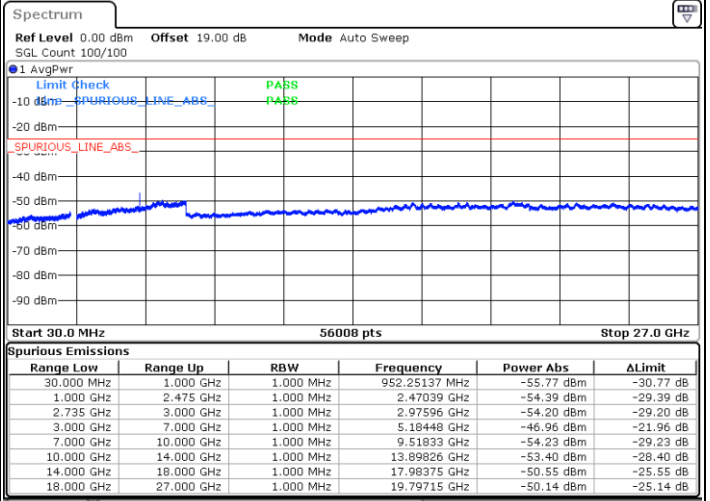

LTE Band 41C / 20MHz+15MHz

64QAM

Highest Channel / 1RB0 and 1RB74

Highest Channel / 1RB99 and 1RB0

Date: 5.APR.2022 03:49:21

Date: 5.APR.2022 03:47:58

Highest Channel / FullIRB

N/A

Date: 5.APR.2022 03:56:08

LTE Band 41C / 20MHz+20MHz

64QAM

Lowest Channel / 1RB0 and 1RB99

Lowest Channel / 1RB99 and 1RB0

Date: 5.APR.2022 10:01:46

Date: 5.APR.2022 09:55:02

Lowest Channel / FullIRB

N/A

Date: 5.APR.2022 10:03:07

LTE Band 41C / 20MHz+20MHz

64QAM

MiddleChannel / 1RB0 and 1RB99

Middle Channel / 1RB99 and 1RB0

Date: 5.APR.2022 10:11:15

Date: 5.APR.2022 10:17:59