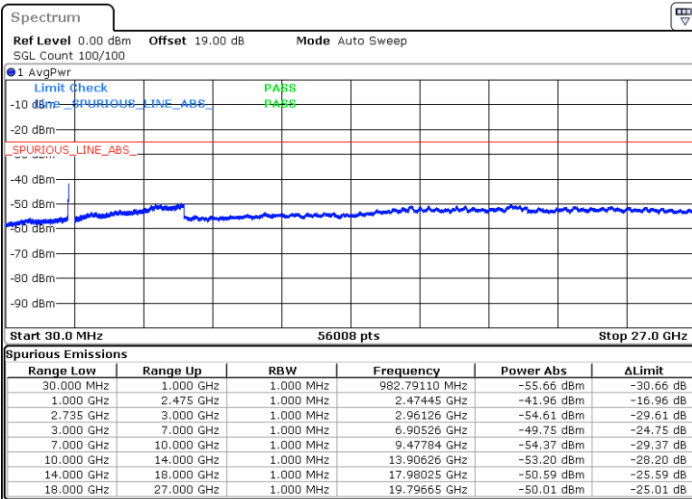

Highest Channel / 1RB0 and 1RB99

Highest Channel / 1RB49 and 1RB0

Date: 4.APR.2022 22:27:41

Date: 4.APR.2022 22:26:19

Highest Channel / FullIRB

N/A

Date: 4.APR.2022 22:13:26

LTE Band 41C / 15MHz+10MHz

64QAM

Lowest Channel / 1RB0 and 1RB49

Lowest Channel / 1RB74 and 1RB0

Date: 4.APR.2022 20:28:33

Date: 4.APR.2022 20:21:48

Lowest Channel / FullIRB

N/A

Date: 4.APR.2022 20:29:55

LTE Band 41C / 15MHz+10MHz

64QAM

Middle Channel / 1RB0 and 1RB49

Middle Channel / 1RB74 and 1RB0

Date: 4.APR.2022 20:38:06

Date: 4.APR.2022 20:44:51

Middle Channel / FullIRB

N/A

Date: 4.APR.2022 20:36:44

LTE Band 41C / 15MHz+10MHz

64QAM

Highest Channel / 1RB0 and 1RB49

Highest Channel / 1RB74 and 1RB0

Date: 4.APR.2022 21:07:15

Date: 4.APR.2022 21:05:53

Highest Channel / FullIRB