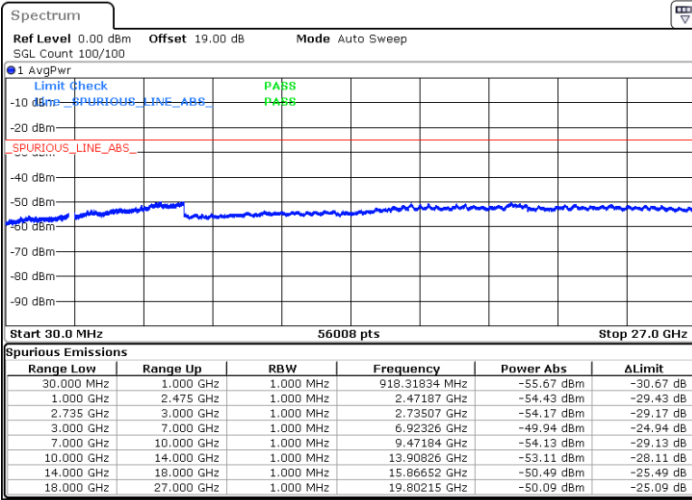

Lowest Channel / FullIRB

N/A

Date: 5.APR.2022 00:31:05

LTE Band 41C / 15MHz+15MHz

64QAM

Middle Channel / 1RB0 and 1RB74

Middle Channel / 1RB74 and 1RB0

Date: 5.APR.2022 00:39:17

Date: 5.APR.2022 00:46:04

Middle Channel / FullIRB

N/A

Date: 5.APR.2022 00:37:55

LTE Band 41C / 15MHz+15MHz

64QAM

Highest Channel / 1RB0 and 1RB74

Highest Channel / 1RB74 and 1RB0

Date: 5.APR.2022 01:08:29

Date: 5.APR.2022 01:07:07

Highest Channel / FullIRB

N/A

Date: 5.APR.2022 01:15:16

LTE Band 41C / 15MHz+20MHz

64QAM

Lowest Channel / 1RB0 and 1RB99