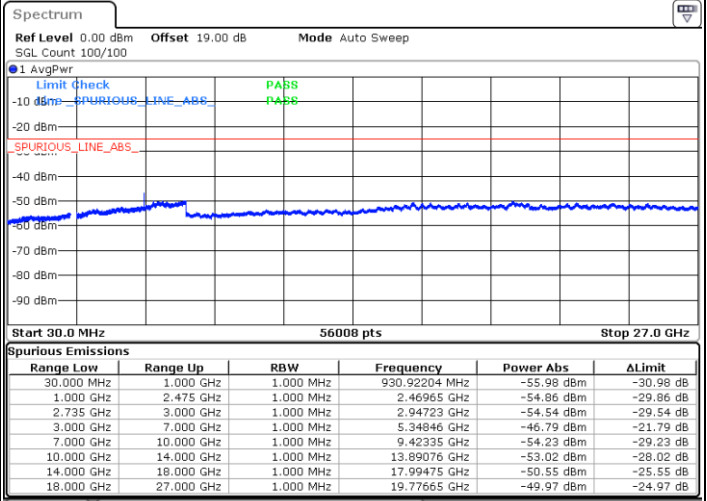

Lowest Channel / 1RB0 and 1RB74

Lowest Channel / 1RB99 and 1RB0

Date: 5.APR.2022 03:10:34

Date: 5.APR.2022 03:03:48

Lowest Channel / FullRB

N/A

Date: 5.APR.2022 03:11:56

LTE Band 41C / 20MHz+15MHz

LTE Band 41C / 20MHz+15MHz

64QAM

Highest Channel / 1RB0 and 1RB74

Highest Channel / 1RB99 and 1RB0

Date: 5.APR.2022 03:49:21

Date: 5.APR.2022 03:47:58

Highest Channel / FullIRB

N/A

Date: 5.APR.2022 03:56:08

LTE Band 41C / 20MHz+20MHz

64QAM

Lowest Channel / 1RB0 and 1RB99

Lowest Channel / 1RB99 and 1RB0

Date: 5.APR.2022 10:01:46

Date: 5.APR.2022 09:55:02

Lowest Channel / FullIRB