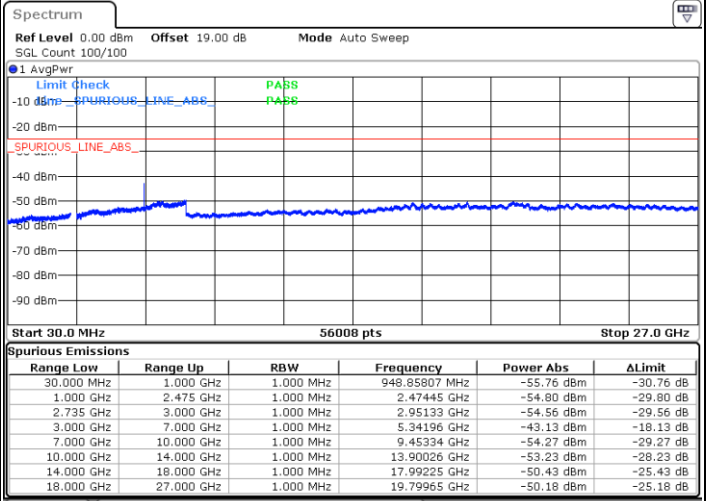

LTE Band 41C / 5MHz+20MHz

64QAM

Highest Channel / 1RB0 and 1RB99

Highest Channel / 1RB24 and 1RB0

Date: 4.APR.2022 16:50:38

Date: 4.APR.2022 16:49:16

Highest Channel / FullIRB

N/A

Date: 4.APR.2022 16:57:23

LTE Band 41C / 10MHz+15MHz

64QAM

Lowest Channel / 1RB0 and 1RB74

Lowest Channel / 1RB49 and 1RB0

Date: 4.APR.2022 19:48:05

Date: 4.APR.2022 19:41:21

Lowest Channel / FullRB