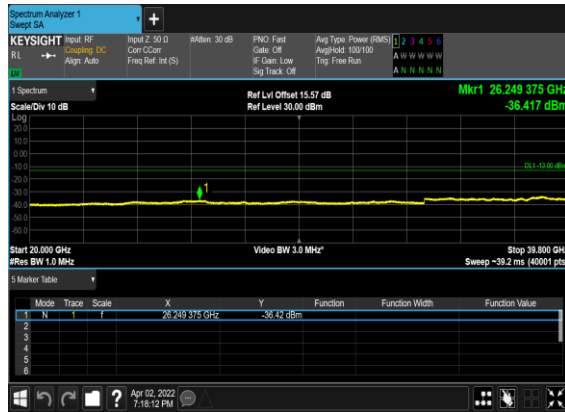

N77(100M)_DFT-s-OFDM_QPSK_Edge_1RB_Left_Mid_CH

N77(100M)_DFT-s-OFDM_BPSK_Edge_1RB_Left_High_CH

N77(100M)_DFT-s-OFDM_BPSK_Edge_1RB_Left_High_CH

N77(100M)_DFT-s-OFDM_QPSK_Edge_1RB_Left_High_CH

N77(100M)_DFT-s-OFDM_QPSK_Edge_1RB_Left_High_CH