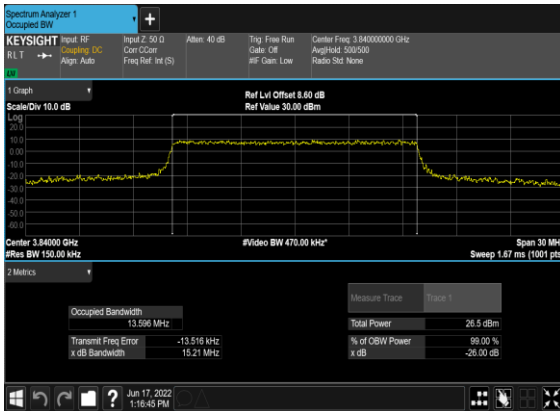

N77(15M)_CP-OFDM_QPSK_Outer_Full_Mid_CH