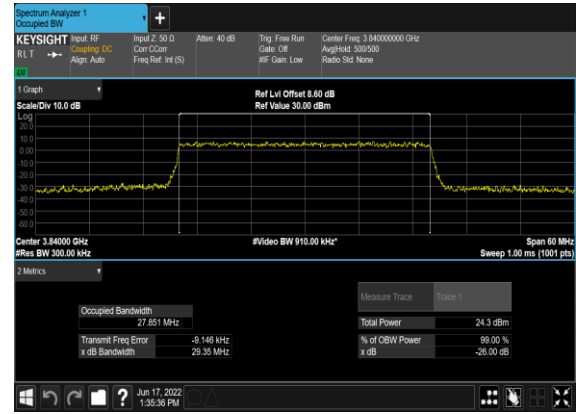

N77(20M)_CP-OFDM_256 QAM_Outer_Full_Mid_CH

N77(30M)_CP-OFDM_QPSK_Outer_Full_Mid_CH

N77(30M)_CP-OFDM_16QAM_Outer_Full_Mid_CH

N77(30M)_CP-OFDM_64QAM_Outer_Full_Mid_CH

N77(30M)_CP-OFDM_256QAM_Outer_Full_Mid_CH