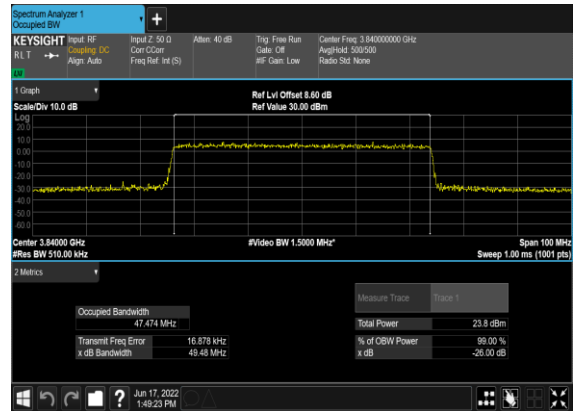

N77(50M)_CP-OFDM_256 QAM_Outer_Full_Mid_CH