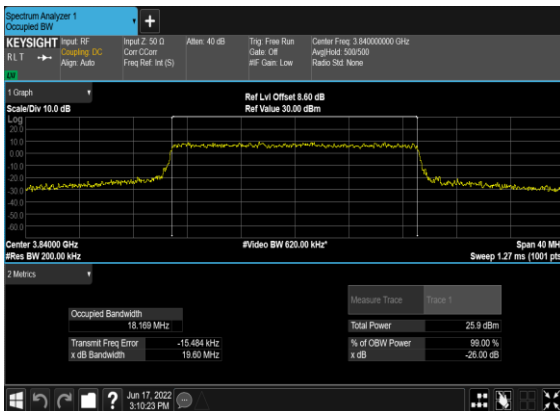

N77(20M)_CP-OFDM_64 QAM_Outer_Full_Mid_CH