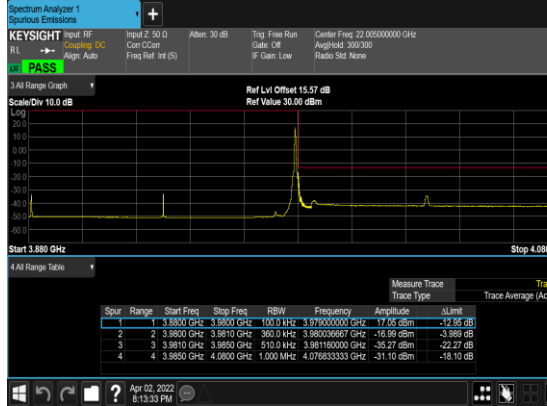

N77(100M)_DFT-s- OFDM_QPSK_Edge_1RB_Right_High_CH