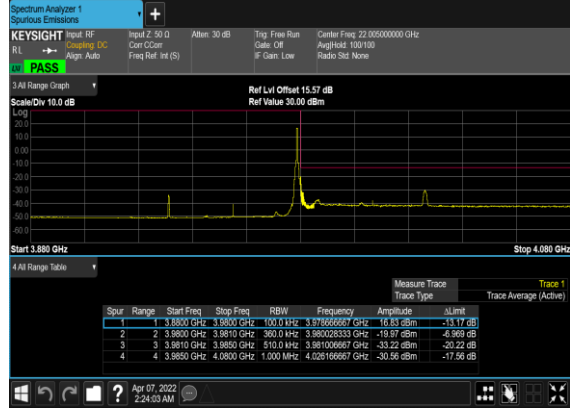

N77(50M)_DFT-s-OFDM_QPSK_Edge_1RB_Right_High_CH