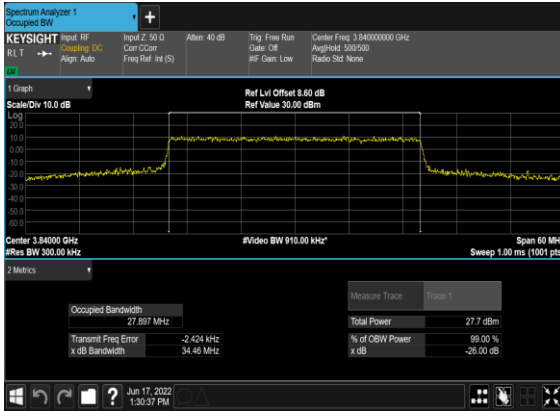

N77(30M)_CP-OFDM_QPSK_Outer_Full_Mid_CH