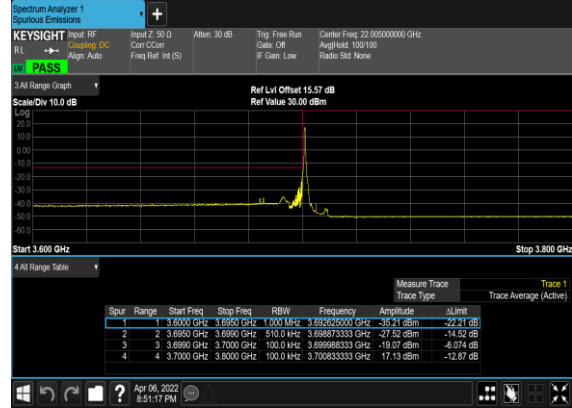

N77(10M)_DFT-s-OFDM_QPSK_Edge_1RB_Left_Low_CH