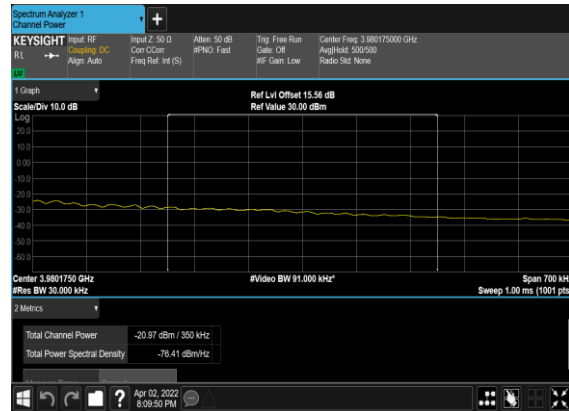

N77(100M)_DFT-s-
OFDM_BPSK_Edge_1RB_Right_High_CH_CHP_PASS