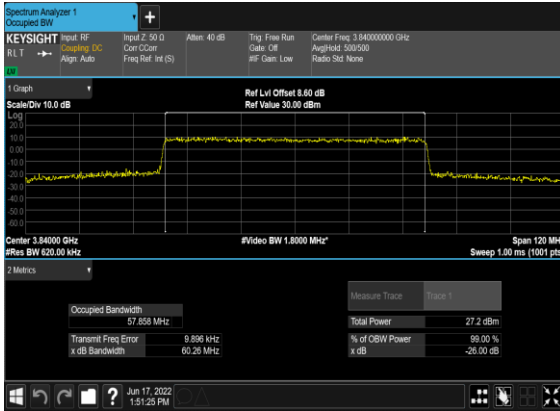

N77(50M)_CP-OFDM_16 QAM_Outer_Full_Mid_CH

N77(50M)_CP-OFDM_64 QAM_Outer_Full_Mid_CH

N77(50M)_CP-OFDM_256 QAM_Outer_Full_Mid_CH

N77(60M)_CP-OFDM_QPSK_Outer_Full_Mid_CH

N77(60M)_CP-OFDM_16QAM_Outer_Full_Mid_CH