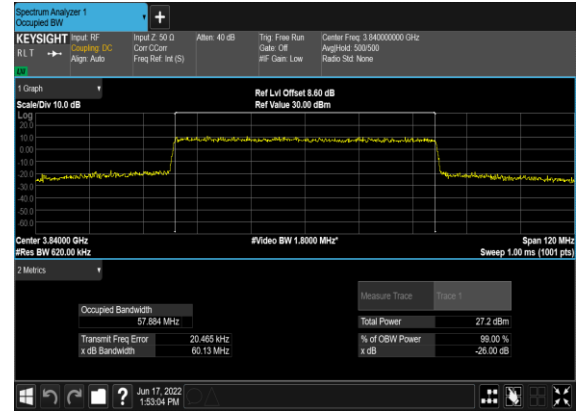

N77(50M)_CP-OFDM_16 QAM_Outer_Full_Mid_CH

N77(50M)_CP-OFDM_64 QAM_Outer_Full_Mid_CH

N77(50M)_CP-OFDM_256 QAM_Outer_Full_Mid_CH

N77(60M)_CP-OFDM_QPSK_Outer_Full_Mid_CH

N77(60M)_CP-OFDM_16QAM_Outer_Full_Mid_CH