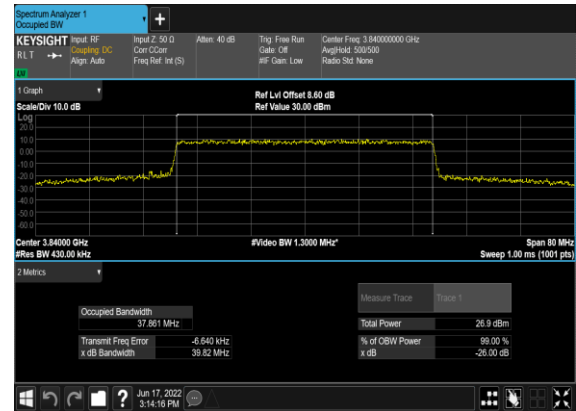

N77(40M)_CP-OFDM_16QAM_Outer_Full_Mid_CH