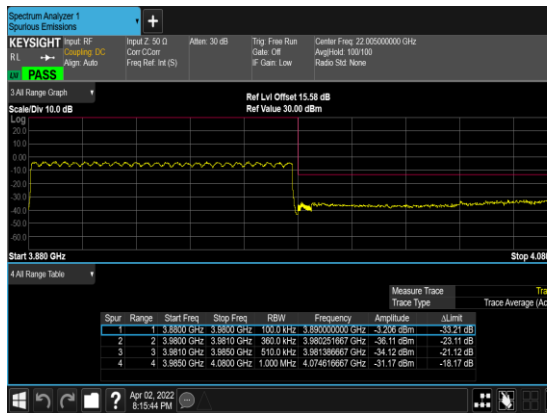

N77(100M)_DFT-s- OFDM_QPSK_Outer_Full_High_CH