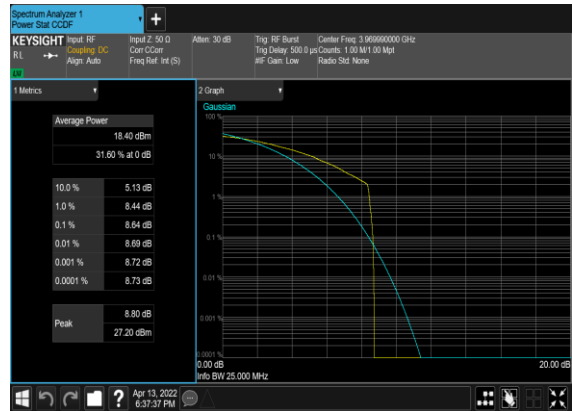

N77(20M)_CP-
OFDM_QPSK_Edge_1RB_Left_High_CH