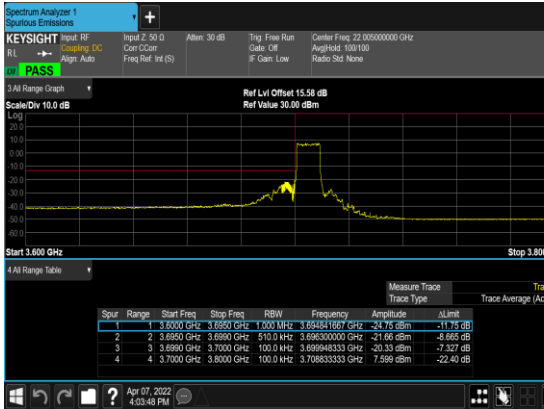

N77(10M)_DFT-s-OFDM_BPSK_Outer_Full_Low_CH