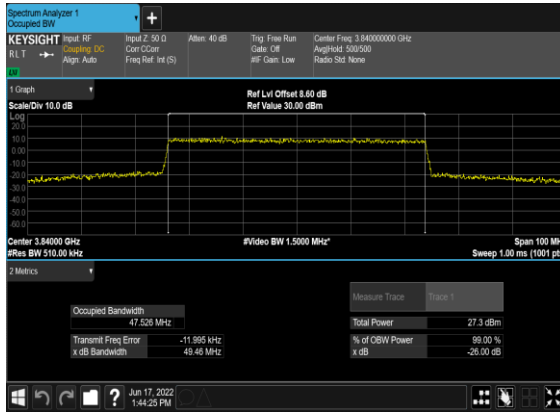

N77(40M)_CP-OFDM_QPSK_Outer_Full_Mid_CH

N77(40M)_CP-OFDM_16QAM_Outer_Full_Mid_CH

N77(40M)_CP-OFDM_64 QAM_Outer_Full_Mid_CH

N77(40M)_CP-OFDM_256 QAM_Outer_Full_Mid_CH

N77(50M)_CP- OFDM_QPSK_Outer_Full_Mid_CH