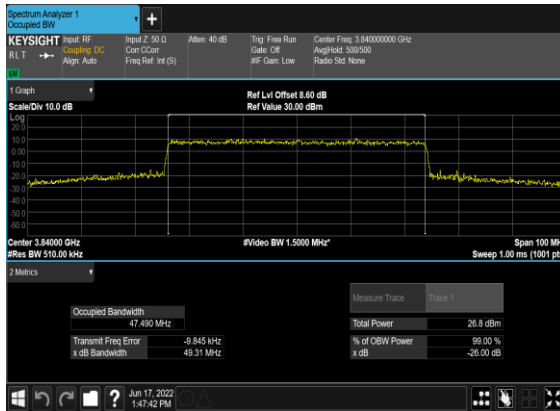

N77(50M)_CP-OFDM_64 QAM_Outer_Full_Mid_CH