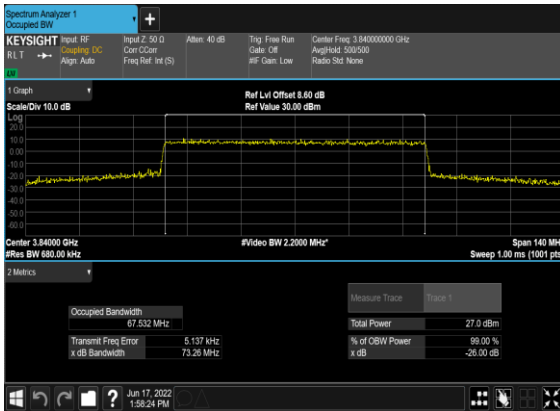

N77(70M)_CP-OFDM_QPSK_Outer_Full_Mid_CH