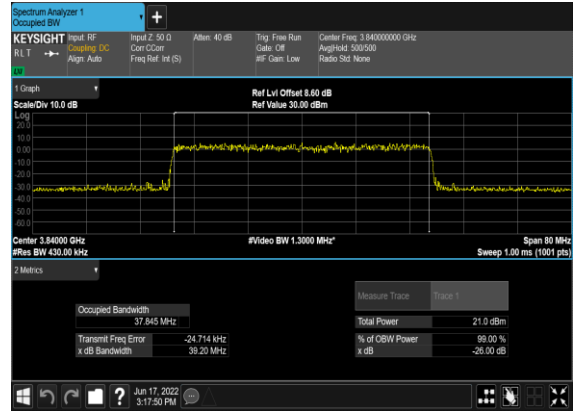

N77(40M)_CP-OFDM_QPSK_Outer_Full_Mid_CH

N77(40M)_CP-OFDM_16QAM_Outer_Full_Mid_CH

N77(40M)_CP-OFDM_64 QAM_Outer_Full_Mid_CH

N77(40M)_CP-OFDM_256 QAM_Outer_Full_Mid_CH

N77(50M)_CP- OFDM_QPSK_Outer_Full_Mid_CH