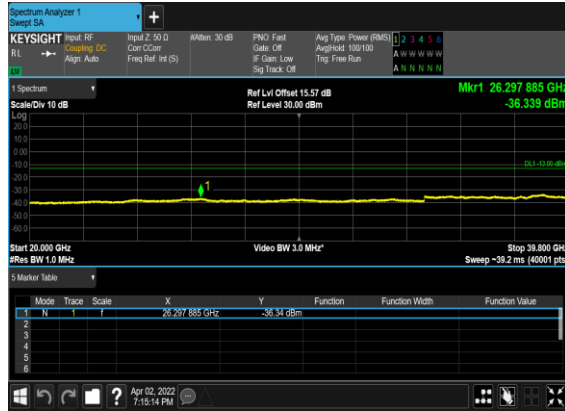

N77(100M)_DFT-s-OFDM_QPSK_Edge_1RB_Left_Mid_CH