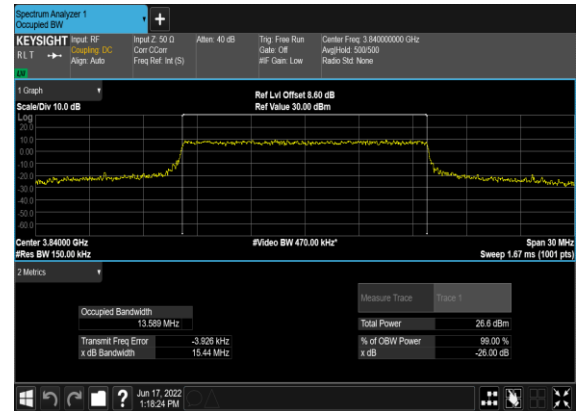

N77(15M)_CP-OFDM_16QAM_Outer_Full_Mid_CH