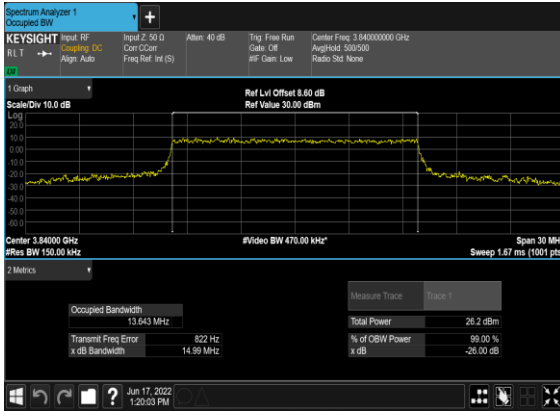

N77(15M)_CP-OFDM_64 QAM_Outer_Full_Mid_CH