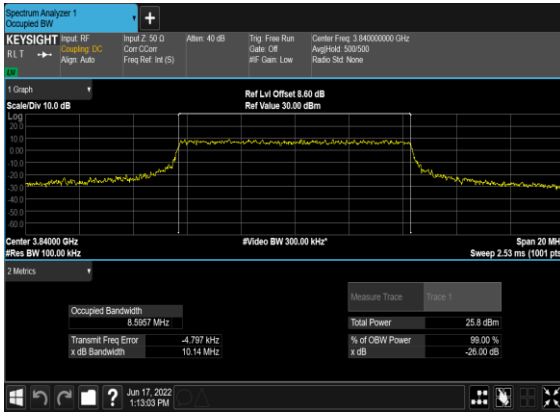

N77(10M)_CP-OFDM_64QAM_Outer_Full_Mid_CH