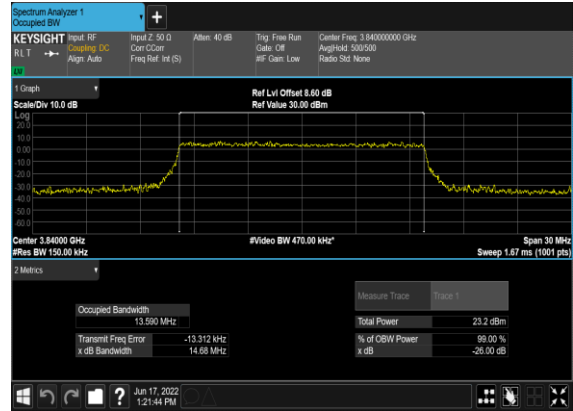

N77(15M)_CP-OFDM_256 QAM_Outer_Full_Mid_CH