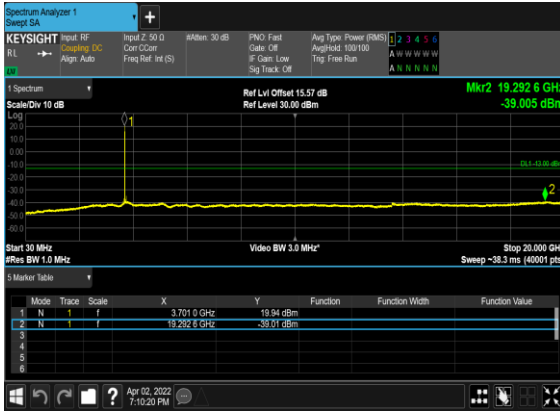

N77(50M)_DFT-s-OFDM_BPSK_Edge_1RB_Left_High_CH

N77(50M)_DFT-s-OFDM_QPSK_Edge_1RB_Left_High_CH

N77(50M)_DFT-s-OFDM_QPSK_Edge_1RB_Left_High_CH

N77(100M)_DFT-s-OFDM_BPSK_Edge_1RB_Left_Low_CH

N77(100M)_DFT-s-OFDM_BPSK_Edge_1RB_Left_Low_CH