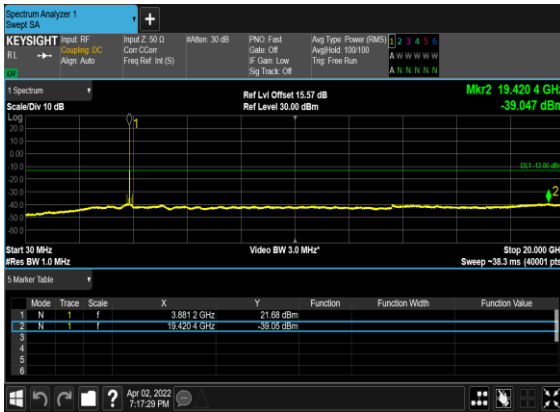

N77(100M)_DFT-s-OFDM_QPSK_Edge_1RB_Left_Mid_CH

N77(100M)_DFT-s-OFDM_BPSK_Edge_1RB_Left_High_CH

N77(100M)_DFT-s-OFDM_BPSK_Edge_1RB_Left_High_CH

N77(100M)_DFT-s-OFDM_QPSK_Edge_1RB_Left_High_CH

N77(100M)_DFT-s-OFDM_QPSK_Edge_1RB_Left_High_CH