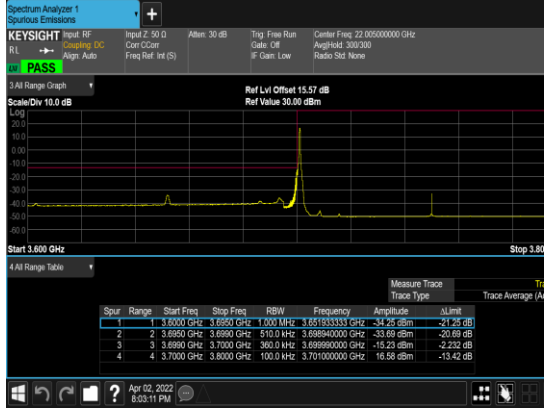

N77(100M)_DFT-s-
OFDM_QPSK_Edge_1RB_Left_Low_CH_CHP_PA

N77(100M)_DFT-s-
OFDM_QPSK_Edge_1RB_Left_Low_CH