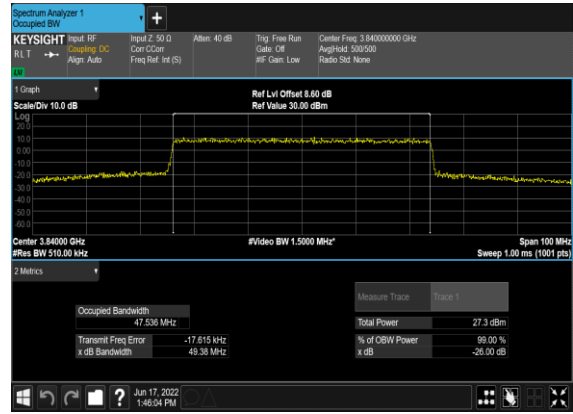

N77(50M)_CP-OFDM_16 QAM_Outer_Full_Mid_CH