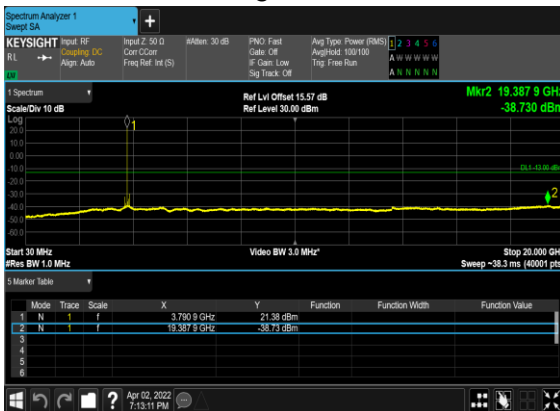

N77(100M)_DFT-s-OFDM_BPSK_Edge_1RB_Left_Mid_CH