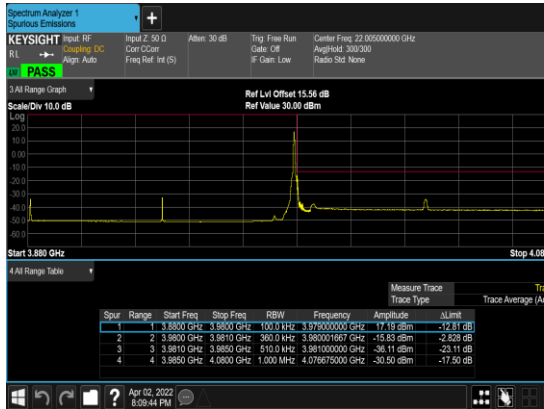

N77(100M)_DFT-s-
OFDM_BPSK_Edge_1RB_Right_High_CH