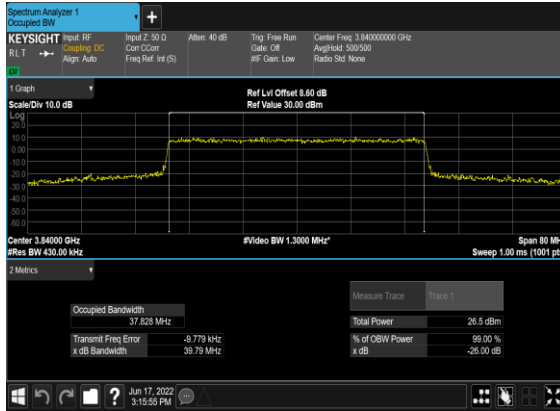

N77(40M)_CP-OFDM_64 QAM_Outer_Full_Mid_CH