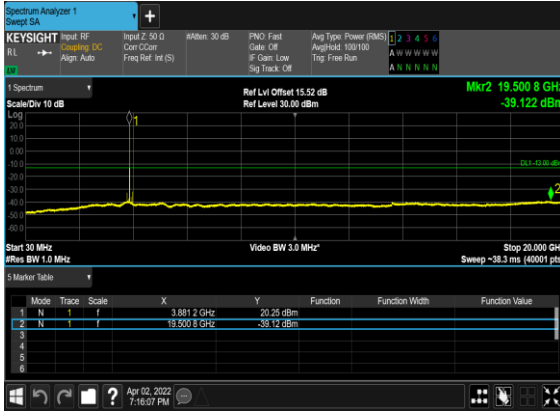

N77(100M)_DFT-s-OFDM_BPSK_Edge_1RB_Left_High_CH