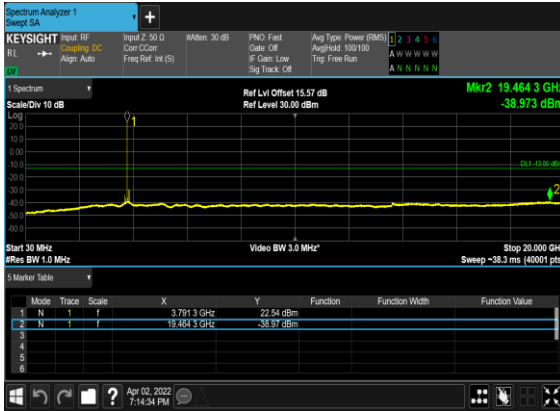

N77(100M)_DFT-s-OFDM_QPSK_Edge_1RB_Left_Low_CH

N77(100M)_DFT-s-OFDM_QPSK_Edge_1RB_Left_Low_CH

N77(100M)_DFT-s-OFDM_BPSK_Edge_1RB_Left_Mid_CH

N77(100M)_DFT-s-OFDM_BPSK_Edge_1RB_Left_Mid_CH

N77(100M)_DFT-s-OFDM_QPSK_Edge_1RB_Left_Mid_CH