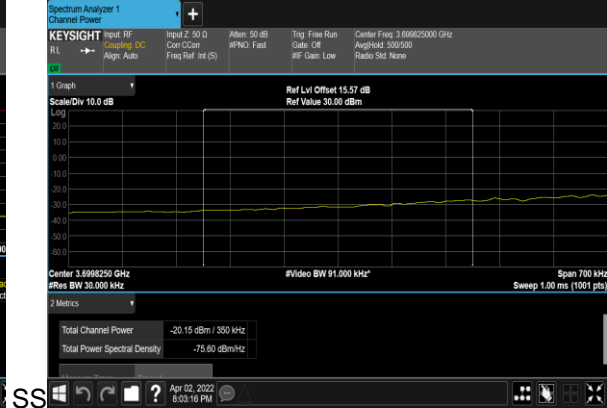

N77(100M)_DFT-s-
OFDM_QPSK_Edge_1RB_Left_Low_CH_CHP_PA