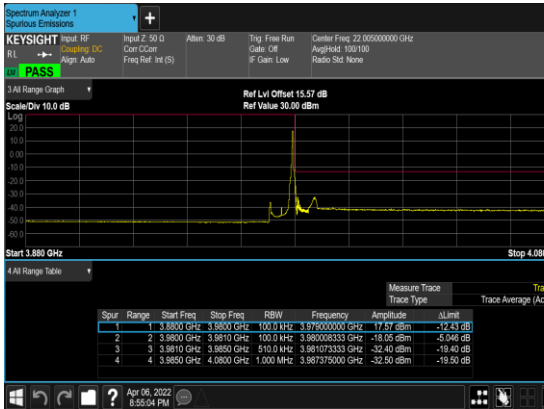

N77(10M)_DFT-s-OFDM_BPSK_Edge_1RB_Right_High_CH