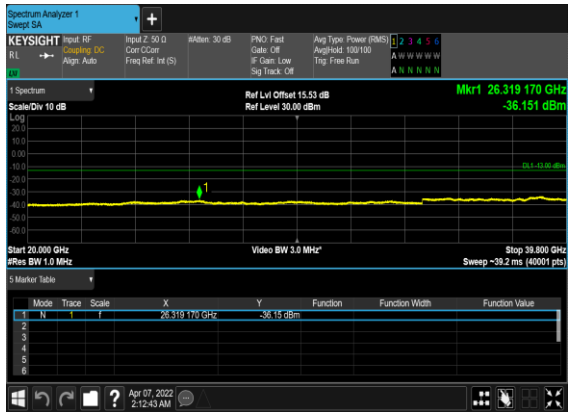

N77(50M)_DFT-s-OFDM_BPSK_Edge_1RB_Left_Mid_CH