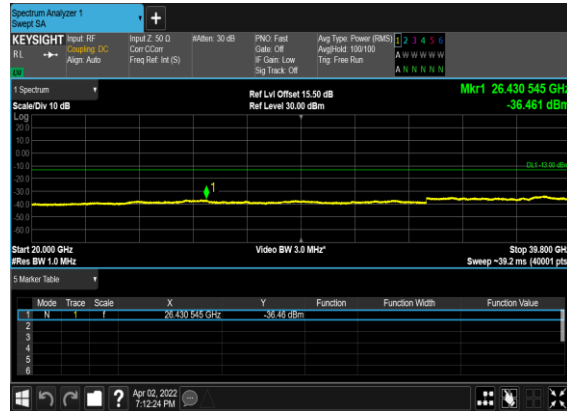

N77(100M)_DFT-s-OFDM_QPSK_Edge_1RB_Left_Low_CH