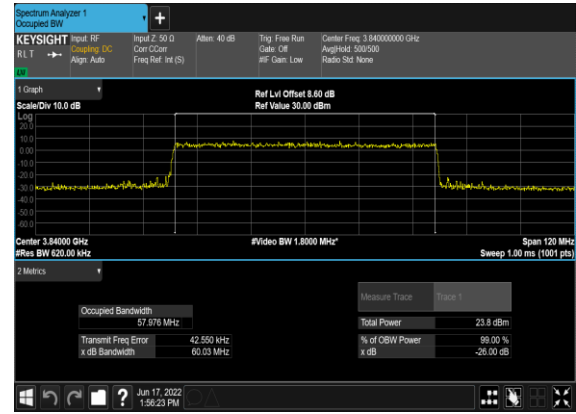

N77(60M)_CP-OFDM_256QAM_Outer_Full_Mid_CH