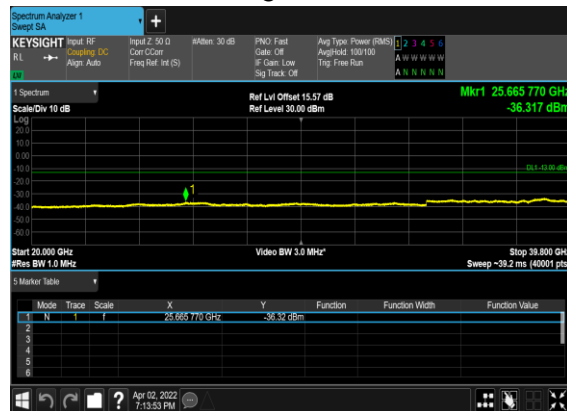

N77(100M)_DFT-s-OFDM_QPSK_Edge_1RB_Left_Low_CH

N77(100M)_DFT-s-OFDM_QPSK_Edge_1RB_Left_Low_CH

N77(100M)_DFT-s-OFDM_BPSK_Edge_1RB_Left_Mid_CH

N77(100M)_DFT-s-OFDM_BPSK_Edge_1RB_Left_Mid_CH

N77(100M)_DFT-s-OFDM_QPSK_Edge_1RB_Left_Mid_CH