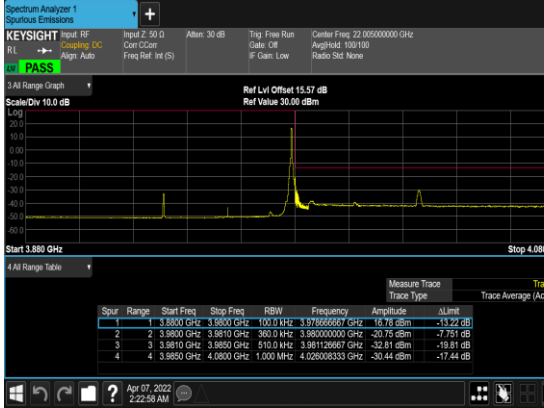

N77(50M)_DFT-s-OFDM_BPSK_Edge_1RB_Right_High_CH