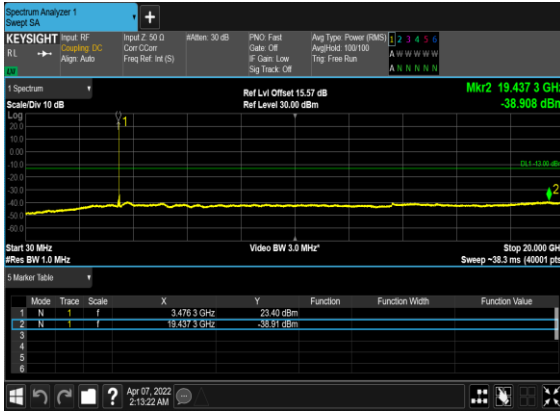

N77(50M)_DFT-s-OFDM_QPSK_Edge_1RB_Left_Mid_CH