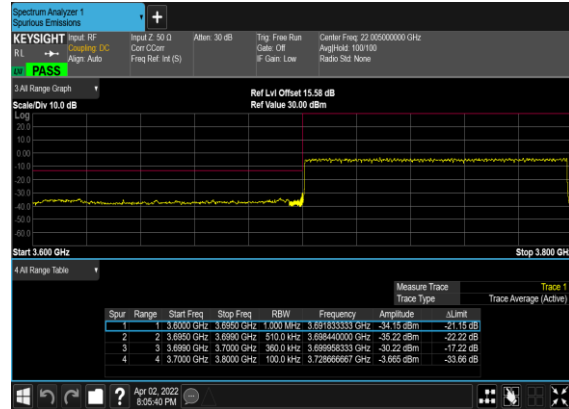

N77(100M)_DFT-s-OFDM_BPSK_Edge_1RB_Left_Low_CH_CHP_PA

N77(100M)_DFT-s-
OFDM_QPSK_Edge_1RB_Left_Low_CH

N77(100M)_DFT-s-
OFDM_QPSK_Edge_1RB_Left_Low_CH_CHP_PA

N77(100M)_DFT-s-
OFDM_BPSK_Outer_Full_Low_CH

N77(100M)_DFT-s-
OFDM_QPSK_Outer_Full_Low_CH

N77(100M)_DFT-s-
OFDM_BPSK_Edge_1RB_Right_High_CH

N77(100M)_DFT-s-
OFDM_BPSK_Edge_1RB_Right_High_CH_CHP_PASS

N77(100M)_DFT-s- OFDM_QPSK_Edge_1RB_Right_High_CH

N77(100M)_DFT-s- OFDM_BPSK_Outer_Full_High_CH