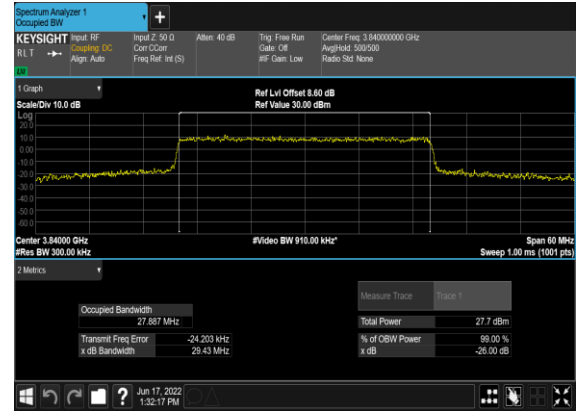

N77(30M)_CP-OFDM_16QAM_Outer_Full_Mid_CH