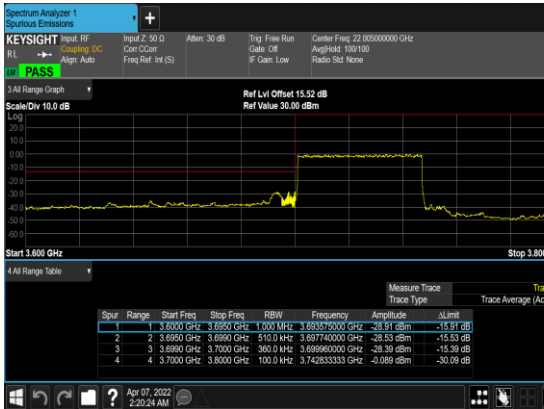

N77(10M)_DFT-s-OFDM_QPSK_Outer_Full_High_CH

N77(50M)_DFT-s-OFDM_BPSK_Edge_1RB_Left_Low_CH

N77(50M)_DFT-s-OFDM_QPSK_Edge_1RB_Left_Low_CH

N77(50M)_DFT-s-OFDM_BPSK_Outer_Full_Low_CH

N77(50M)_DFT-s-OFDM_QPSK_Outer_Full_Low_CH