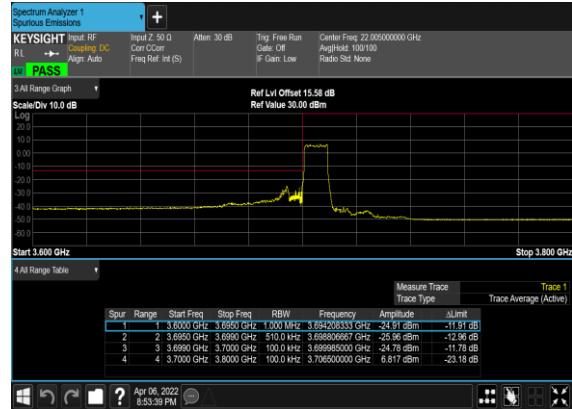

N77(10M)_DFT-s-OFDM_QPSK_Outer_Full_Low_CH