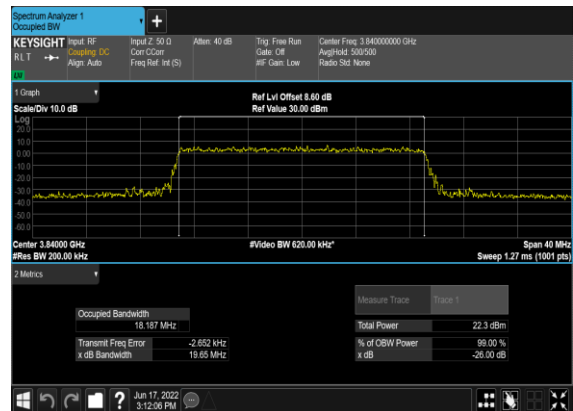

N77(20M)_CP-OFDM_256 QAM_Outer_Full_Mid_CH