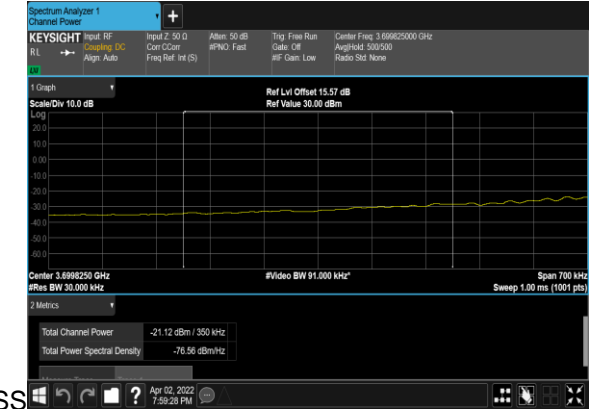

N77(100M)_DFT-s-OFDM_BPSK_Edge_1RB_Left_Low_CH_CHP_PA