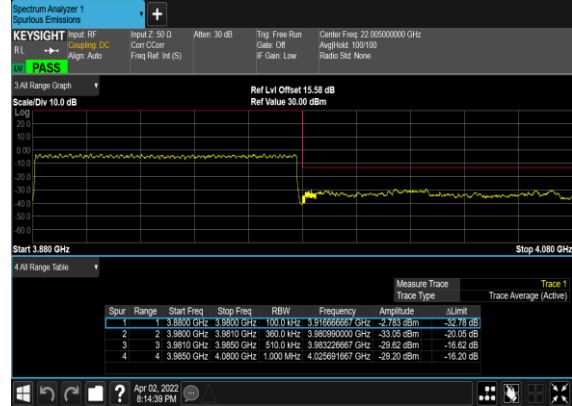

N77(100M)_DFT-s-
OFDM_BPSK_Edge_1RB_Right_High_CH

N77(100M)_DFT-s-
OFDM_BPSK_Edge_1RB_Right_High_CH_CHP_PASS

N77(100M)_DFT-s- OFDM_QPSK_Edge_1RB_Right_High_CH

N77(100M)_DFT-s- OFDM_BPSK_Outer_Full_High_CH