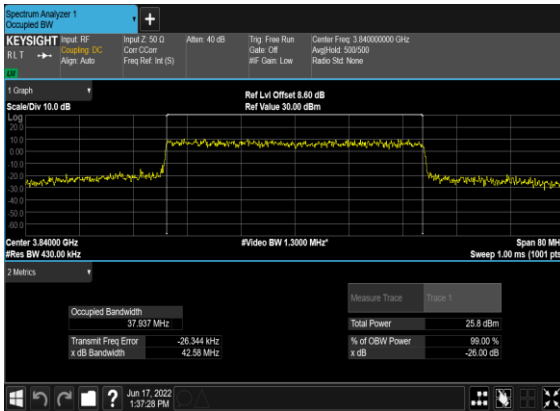

N77(40M)_CP-OFDM_QPSK_Outer_Full_Mid_CH