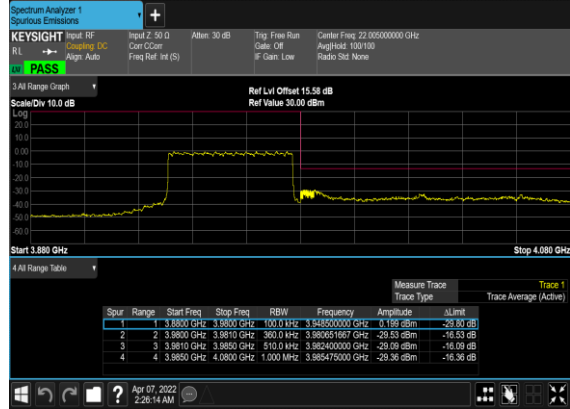

N77(50M)_DFT-s-OFDM_BPSK_Edge_1RB_Right_High_CH

N77(50M)_DFT-s-OFDM_QPSK_Edge_1RB_Right_High_CH

N77(50M)_DFT-s-OFDM_BPSK_Outer_Full_High_CH

N77(50M)_DFT-s-OFDM_QPSK_Outer_Full_High_CH

N77(100M)_DFT-s-OFDM_BPSK_Edge_1RB_Left_Low_CH