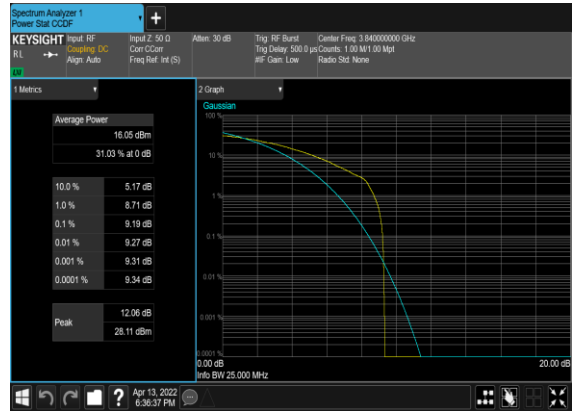

N77(20M)_CP-
OFDM_QPSK_Outer_Full_Low_CH

N77(20M)_CP-
OFDM_QPSK_Edge_1RB_Left_Low_CH

N77(20M)_CP-
OFDM_QPSK_Outer_Full_Mid_CH

N77(20M)_CP-
OFDM_QPSK_Edge_1RB_Left_Mid_CH

N77(20M)_CP-
OFDM_QPSK_Outer_Full_High_CH