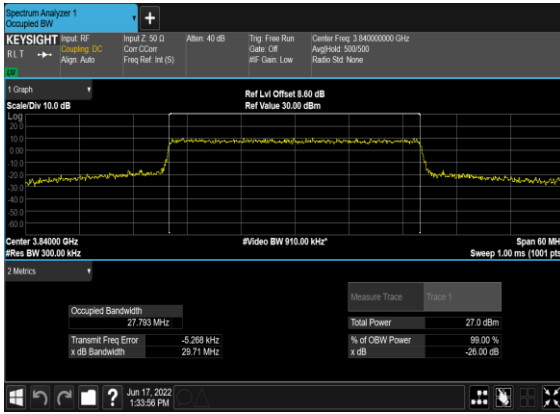

N77(20M)_CP-OFDM_256 QAM_Outer_Full_Mid_CH

N77(30M)_CP-OFDM_QPSK_Outer_Full_Mid_CH

N77(30M)_CP-OFDM_16QAM_Outer_Full_Mid_CH

N77(30M)_CP-OFDM_64QAM_Outer_Full_Mid_CH

N77(30M)_CP-OFDM_256QAM_Outer_Full_Mid_CH