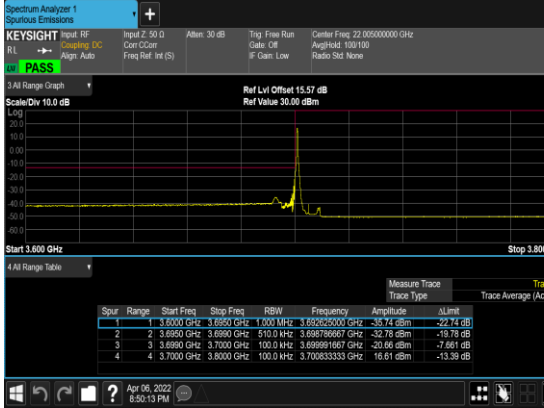

N77(10M)_DFT-s-OFDM_BPSK_Edge_1RB_Left_Low_CH