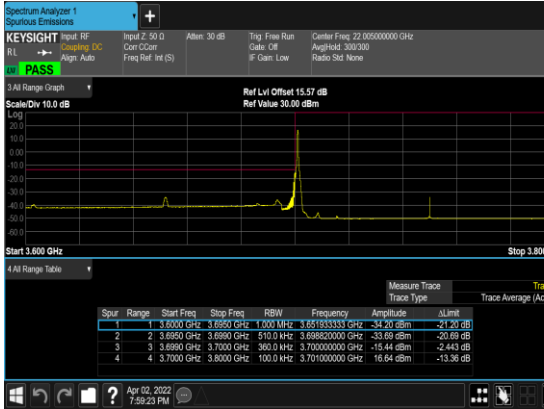

N77(50M)_DFT-s-OFDM_BPSK_Edge_1RB_Right_High_CH

N77(50M)_DFT-s-OFDM_QPSK_Edge_1RB_Right_High_CH

N77(50M)_DFT-s-OFDM_BPSK_Outer_Full_High_CH

N77(50M)_DFT-s-OFDM_QPSK_Outer_Full_High_CH

N77(100M)_DFT-s-OFDM_BPSK_Edge_1RB_Left_Low_CH