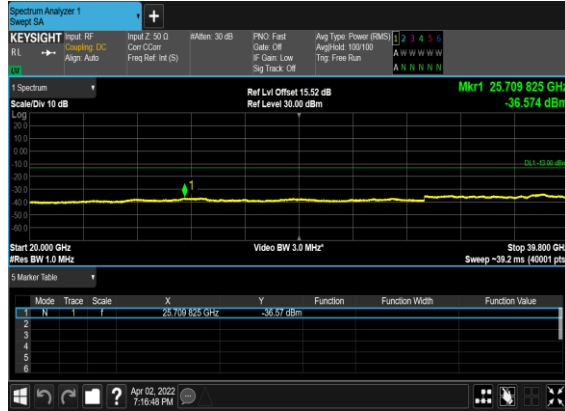

N77(100M)_DFT-s-OFDM_BPSK_Edge_1RB_Left_High_CH