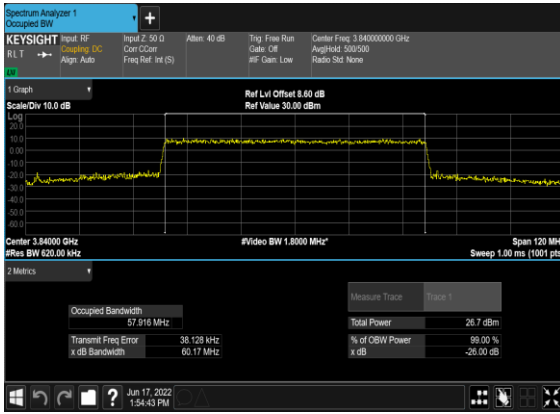

N77(60M)_CP-OFDM_64QAM_Outer_Full_Mid_CH