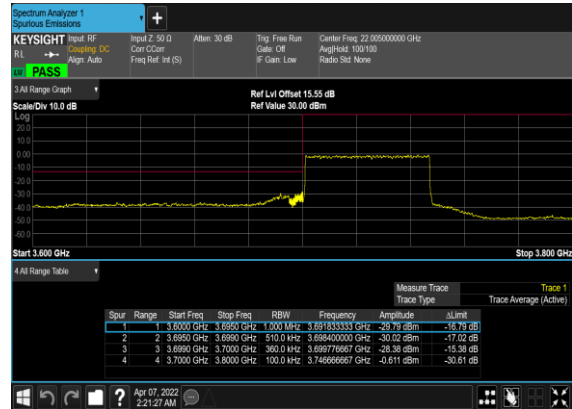

N77(10M)_DFT-s-OFDM_QPSK_Outer_Full_High_CH

N77(50M)_DFT-s-OFDM_BPSK_Edge_1RB_Left_Low_CH

N77(50M)_DFT-s-OFDM_QPSK_Edge_1RB_Left_Low_CH

N77(50M)_DFT-s-OFDM_BPSK_Outer_Full_Low_CH

N77(50M)_DFT-s-OFDM_QPSK_Outer_Full_Low_CH