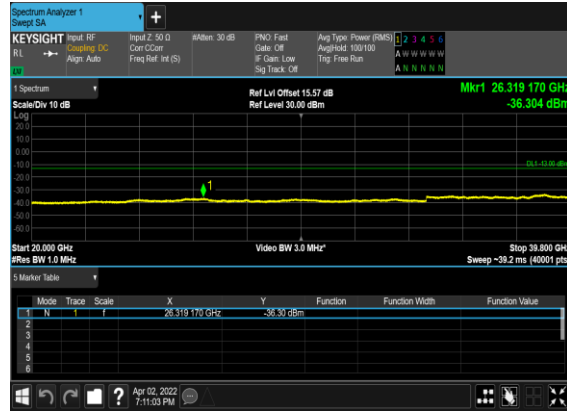

N77(50M)_DFT-s-OFDM_BPSK_Edge_1RB_Left_High_CH

N77(50M)_DFT-s-OFDM_QPSK_Edge_1RB_Left_High_CH

N77(50M)_DFT-s-OFDM_QPSK_Edge_1RB_Left_High_CH

N77(100M)_DFT-s-OFDM_BPSK_Edge_1RB_Left_Low_CH

N77(100M)_DFT-s-OFDM_BPSK_Edge_1RB_Left_Low_CH