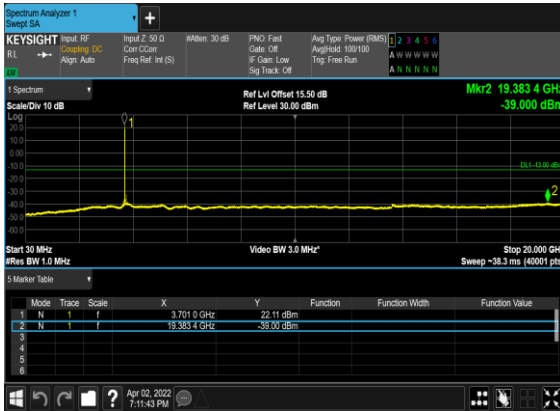

N77(100M)_DFT-s-OFDM_QPSK_Edge_1RB_Left_Low_CH