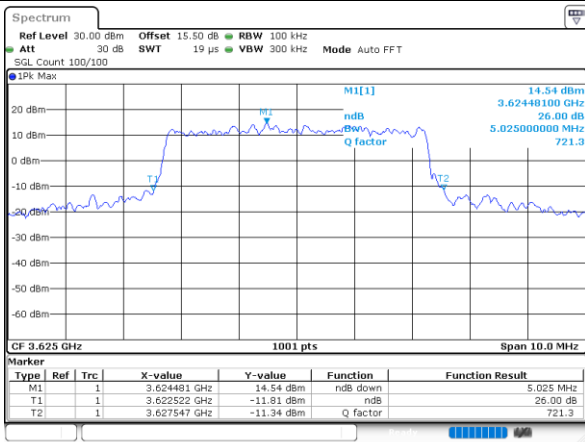

Highest Channel / Full RB

N/A

Date: 30 JUN.2022 21:40:46

26dB Bandwidth

Mode	LTE Band 48 : 26dB BW(MHz)											
BW	1.4MHz		3MHz		5MHz		10MHz		15MHz		20MHz	
Mod.	QPSK	16QAM	QPSK	16QAM	QPSK	16QAM	QPSK	16QAM	QPSK	16QAM	QPSK	16QAM
Lowest CH	-	-	-	-	4.96	5.14	9.75	9.99	14.39	14.27	18.70	19.66
Middle CH	-	-	-	-	5.03	4.99	9.77	9.83	14.51	14.75	18.98	19.02
Highest CH	-	-	-	-	5.07	5.04	9.69	9.79	14.69	14.18	19.06	18.94
Mode	LTE Band 48 : 26dB BW(MHz)											
BW	1.4MHz		3MHz		5MHz		10MHz		15MHz		20MHz	
Mod.	64QAM		64QAM		64QAM		64QAM		64QAM		64QAM	
Lowest CH	-	-	-	-	4.95	-	9.77	-	14.51	-	18.82	-
Middle CH	-	-	-	-	5.39	-	9.73	-	14.33	-	18.82	-
Highest CH	-	-	-	-	4.96	-	9.79	-	14.30	-	18.74	-

LTE Band 48

Lowest Channel / 5MHz / QPSK

Date: 30 JUN 2022 19:37:05

Lowest Channel / 5MHz / 16QAM

Date: 30 JUN 2022 19:37:30

Middle Channel / 5MHz / QPSK

Date: 30 JUN 2022 19:38:43

Middle Channel / 5MHz / 16QAM

Date: 30 JUN 2022 19:39:07

Highest Channel / 5MHz / QPSK

Date: 30 JUN 2022 19:40:21

Highest Channel / 5MHz / 16QAM

Date: 30 JUN 2022 19:40:46

LTE Band 48

Lowest Channel / 10MHz / QPSK

Date: 30 JUN 2022 19:42:01