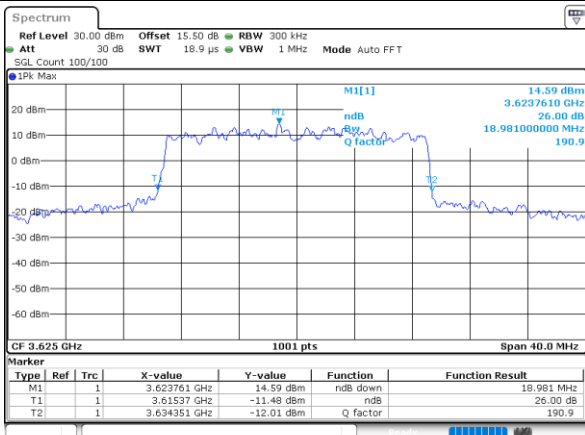

Lowest Channel / 20MHz / QPSK

Date: 30 JUN 2022 19:58:03

Lowest Channel / 20MHz / 16QAM

Date: 30 JUN 2022 19:58:29

Middle Channel / 20MHz / QPSK

Date: 30 JUN 2022 19:59:42

Middle Channel / 20MHz / 16QAM

Date: 30 JUN 2022 20:00:06

Highest Channel / 20MHz / QPSK

Date: 30 JUN 2022 20:01:20

Highest Channel / 20MHz / 16QAM

Date: 30 JUN 2022 20:01:45

LTE Band 48

Lowest Channel / 5MHz / 64QAM

Date: 30 JUN 2022 20:02:26

Lowest Channel / 10MHz / 64QAM