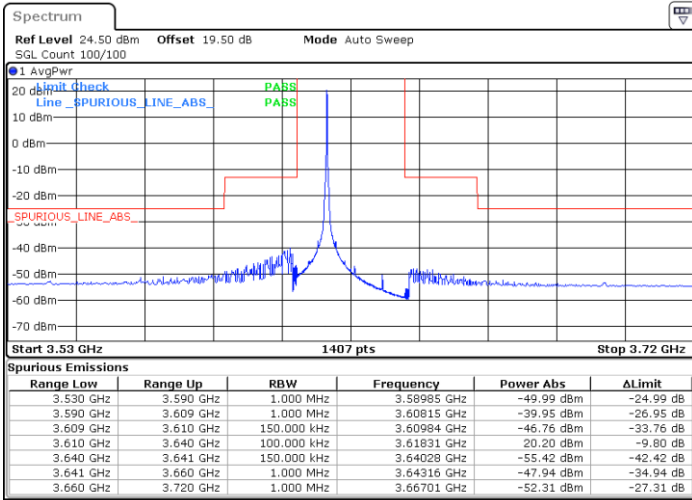

LTE Band 48 / 15MHz

QPSK

Lowest Channel / 1RB0

Lowest Channel / 1RBmax

Date: 29 JUN.2022 21:34:37

Date: 29 JUN.2022 22:22:39

Lowest Channel / Full RB

N/A

Date: 29 JUN.2022 22:02:45

LTE Band 48 / 15MHz

QPSK

Middle Channel / 1RB0

Middle Channel / 1RBmax

Date: 29 JUN.2022 21:45:41

Date: 29 JUN.2022 22:44:55

Middle Channel / Full RB

N/A

Date: 29 JUN.2022 22:13:48

LTE Band 48 / 15MHz

QPSK

Highest Channel / 1RB0

Highest Channel / 1RBmax

Date: 29 JUN.2022 21:47:54

Date: 29 JUN.2022 22:46:49

Highest Channel / Full RB

N/A

Date: 29 JUN.2022 22:16:01

LTE Band 48 / 20MHz

QPSK

Lowest Channel / 1RB0

Lowest Channel / 1RBmax

Date: 29 JUN.2022 23:13:13