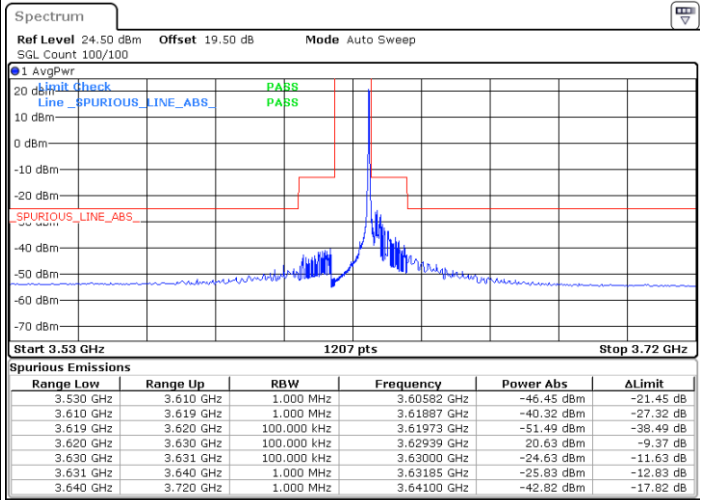

Date: 28 JUN.2022 19:05:53

Date: 29 JUN.2022 20:09:25

Highest Channel / Full RB

N/A

Date: 28 JUN.2022 19:28:47

LTE Band 48 / 10MHz

QPSK

Lowest Channel / 1RB0

Lowest Channel / 1RBmax

Date: 29 JUN.2022 20:39:11

Date: 29 JUN.2022 21:19:05

Lowest Channel / Full RB

N/A

Date: 29 JUN.2022 20:59:07

LTE Band 48 / 10MHz

QPSK

MiddleChannel / 1RB0

Middle Channel / 1RBmax

Date: 29 JUN.2022 20:41:24

Date: 29 JUN.2022 21:21:19

Middle Channel / Full RB

N/A

Date: 30 JUN.2022 19:00:49

LTE Band 48 / 10MHz

QPSK

Highest Channel / 1RB0

Highest Channel / 1RBmax

Date: 29 JUN.2022 20:52:27

Date: 29 JUN.2022 21:32:23

Highest Channel / Full RB

N/A

Date: 29 JUN.2022 21:12:25