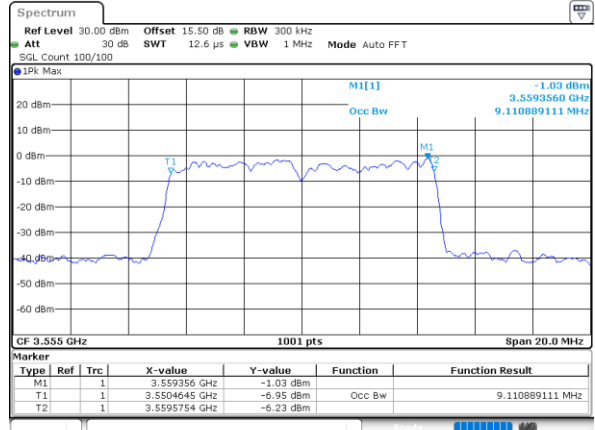

Lowest Channel / 10MHz / 16QAM

Date: 30 JUN 2022 19:41:16