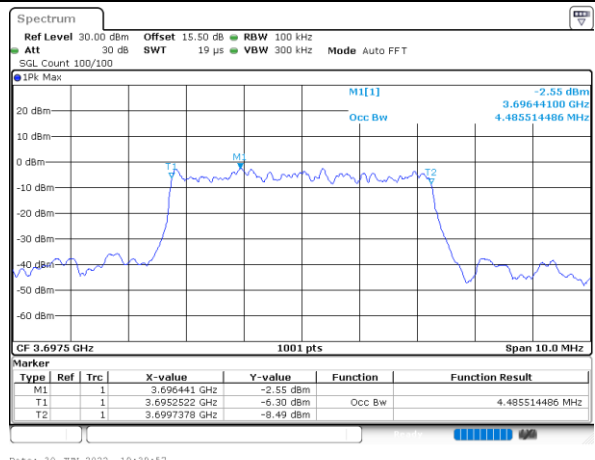

LTE Band 48

Lowest Channel / 5MHz / QPSK

Lowest Channel / 5MHz / 16QAM

Middle Channel / 5MHz / QPSK

Middle Channel / 5MHz / 16QAM

Highest Channel / 5MHz / QPSK

Highest Channel / 5MHz / 16QAM

LTE Band 48