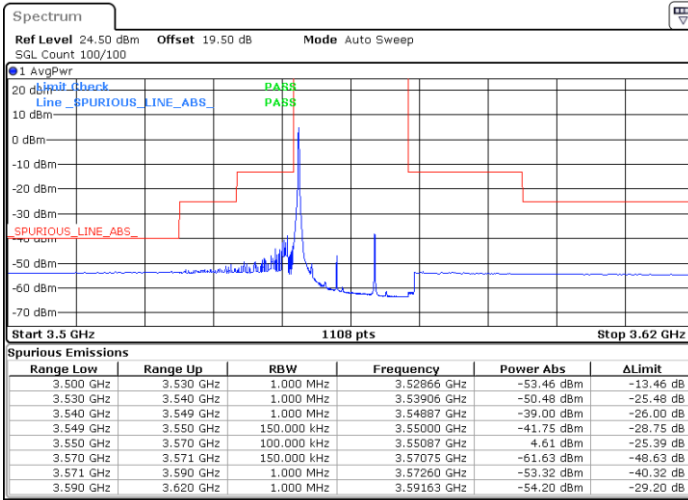

Lowest Channel / 1RBmax

Date: 29 JUN.2022 20:39:11

Date: 29 JUN.2022 21:19:05

Lowest Channel / Full RB

N/A

Date: 29 JUN.2022 20:59:07

LTE Band 48 / 10MHz

QPSK

MiddleChannel / 1RB0

Middle Channel / 1RBmax

Date: 29 JUN.2022 20:41:24

Date: 29 JUN.2022 21:21:19

Middle Channel / Full RB

N/A

Date: 30 JUN.2022 19:00:49

LTE Band 48 / 10MHz

QPSK

Highest Channel / 1RB0

Highest Channel / 1RBmax

Date: 29 JUN.2022 20:52:27

Date: 29 JUN.2022 21:32:23

Highest Channel / Full RB

N/A

Date: 29 JUN.2022 21:12:25

LTE Band 48 / 15MHz

QPSK

Lowest Channel / 1RB0

Lowest Channel / 1RBmax

Date: 29 JUN.2022 21:34:37

Date: 29 JUN.2022 22:22:39

Lowest Channel / Full RB

N/A