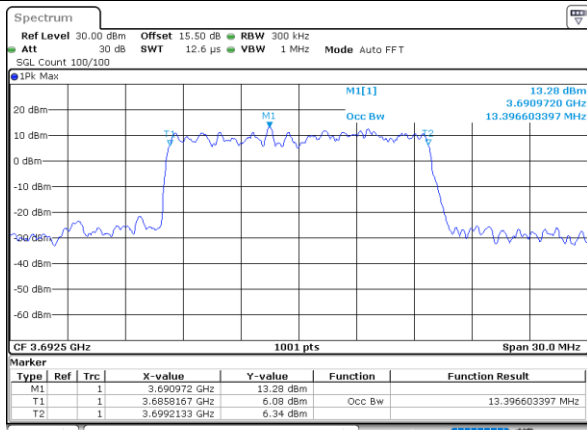

Date: 30 JUN 2022 20:04:51

Highest Channel / 5MHz / 64QAM

Date: 30 JUN 2022 20:03:30

Highest Channel / 10MHz / 64QAM

Date: 30 JUN 2022 20:05:31

LTE Band 48

Lowest Channel / 15MHz / 64QAM

Date: 30 JUN 2022 20:06:12

Lowest Channel / 20MHz / 64QAM

Date: 30 JUN 2022 20:08:13

Middle Channel / 15MHz / 64QAM

Date: 30 JUN 2022 20:06:52

Middle Channel / 20MHz / 64QAM

Date: 30 JUN 2022 20:08:53

Highest Channel / 15MHz / 64QAM

Date: 30 JUN 2022 20:07:32

Highest Channel / 20MHz / 64QAM

Date: 30 JUN 2022 20:09:33

Conducted Band Edge

LTE Band 48 / 5MHz

QPSK

Middle Channel / 1RB0

Middle Channel / 1RBmax

Date: 28 JUN.2022 19:03:21