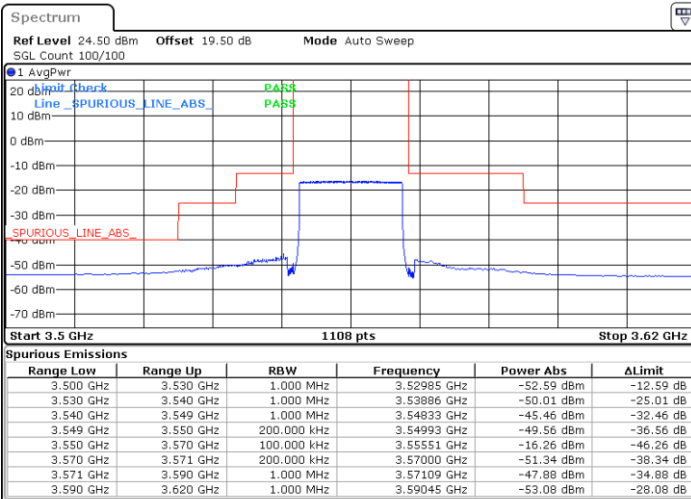

N/A

Date: 29 JUN.2022 22:13:48

LTE Band 48 / 15MHz

QPSK

Highest Channel / 1RB0

Highest Channel / 1RBmax

Date: 29 JUN.2022 21:47:54

Date: 29 JUN.2022 22:46:49

Highest Channel / Full RB

N/A

Date: 29 JUN.2022 22:16:01

LTE Band 48 / 20MHz

QPSK

Lowest Channel / 1RB0

Lowest Channel / 1RBmax

Date: 29 JUN.2022 23:13:13

Date: 29 JUN.2022 23:30:10

Lowest Channel / Full RB

N/A

Date: 29 JUN.2022 22:56:16

LTE Band 48 / 20MHz

QPSK

Middle Channel / 1RB0

Middle Channel / 1RBmax