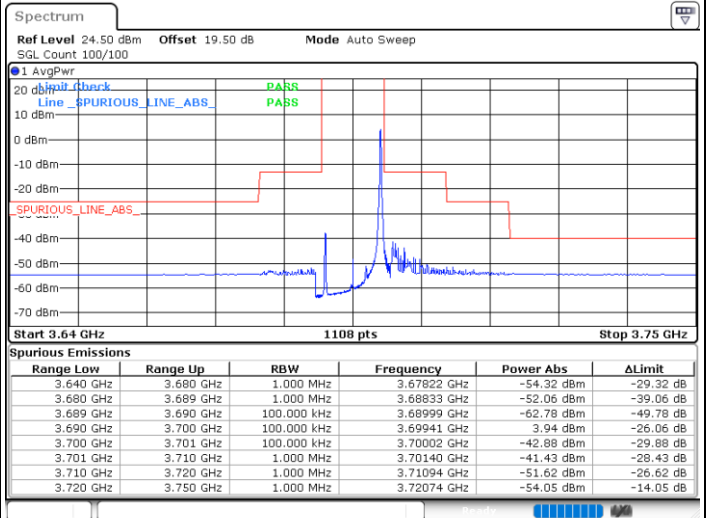

Date: 28 JUN.2022 19:05:53

Date: 29 JUN.2022 20:09:25

Highest Channel / Full RB

N/A

Date: 28 JUN.2022 19:28:47

LTE Band 48 / 10MHz

QPSK

Lowest Channel / 1RB0

Lowest Channel / 1RBmax

Date: 29 JUN.2022 20:39:11

Date: 29 JUN.2022 21:19:05

Lowest Channel / Full RB

N/A

Date: 29 JUN.2022 20:59:07

LTE Band 48 / 10MHz

QPSK

MiddleChannel / 1RB0

Middle Channel / 1RBmax

Date: 29 JUN.2022 20:41:24

Date: 29 JUN.2022 21:21:19

Middle Channel / Full RB

N/A

Date: 30 JUN.2022 19:00:49

LTE Band 48 / 10MHz

QPSK

Highest Channel / 1RB0

Highest Channel / 1RBmax

Date: 29 JUN.2022 20:52:27

Date: 29 JUN.2022 21:32:23

Highest Channel / Full RB

N/A

Date: 29 JUN.2022 21:12:25