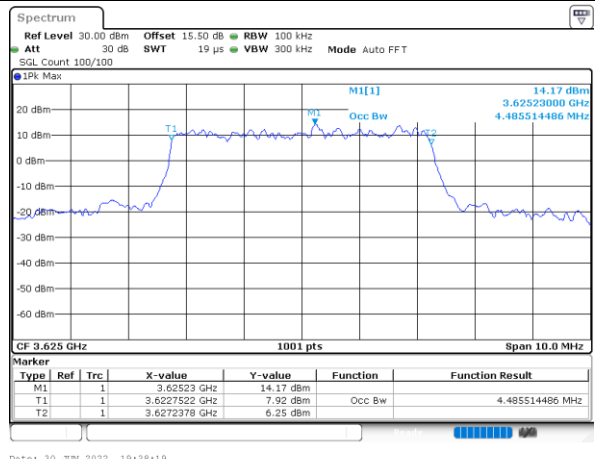

LTE Band 48

Lowest Channel / 5MHz / QPSK

Lowest Channel / 5MHz / 16QAM

Middle Channel / 5MHz / QPSK

Middle Channel / 5MHz / 16QAM

Highest Channel / 5MHz / QPSK

Highest Channel / 5MHz / 16QAM

LTE Band 48