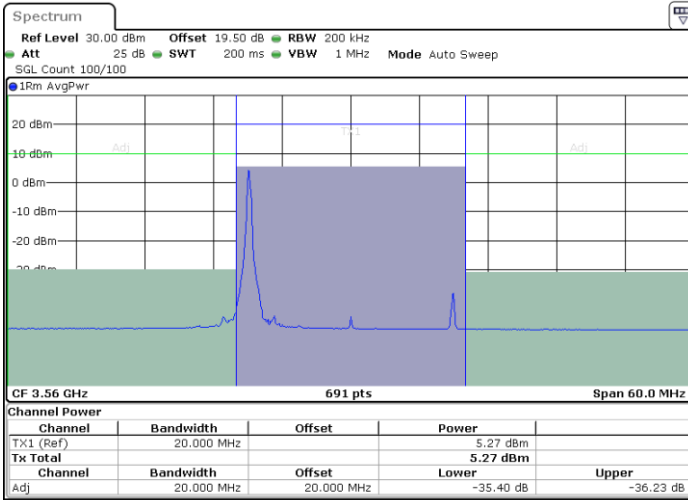

LTE Band 48 / 20MHz

64QAM

Lowest Channel / 1RB0

Lowest Channel / 1RBmax

Date: 30 JUN.2022 21:42:47

Date: 30 JUN.2022 21:48:49

Lowest Channel / Full RB

N/A