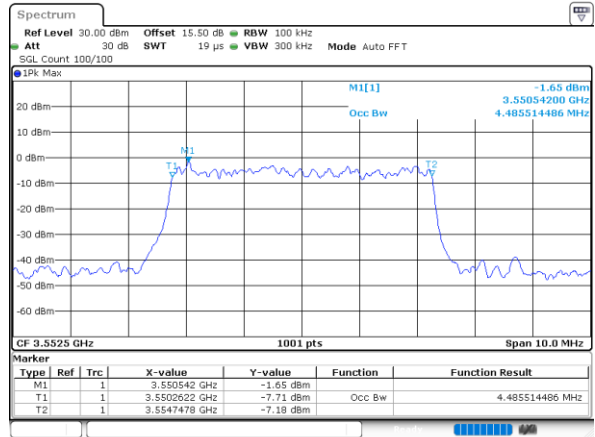

Middle Channel / 20MHz / 64QAM

Date: 30 JUN 2022 20:09:08

Highest Channel / 15MHz / 64QAM

Date: 30 JUN 2022 20:07:47

Highest Channel / 20MHz / 64QAM

Date: 30 JUN 2022 20:09:48

Occupied Bandwidth

Mode	LTE Band 48 : 99%OBW(MHz)											
BW	1.4MHz		3MHz		5MHz		10MHz		15MHz		20MHz	
Mod.	QPSK	16QAM	QPSK	16QAM	QPSK	16QAM	QPSK	16QAM	QPSK	16QAM	QPSK	16QAM
Lowest CH	-	-	-	-	4.47	4.49	9.03	9.11	13.43	13.49	17.82	17.82
Middle CH	-	-	-	-	4.50	4.49	9.11	9.03	13.49	13.49	17.90	17.86
Highest CH	-	-	-	-	4.49	4.49	9.11	9.13	13.52	13.43	17.86	17.94
Mode	LTE Band 48 : 99%OBW(MHz)											
BW	1.4MHz		3MHz		5MHz		10MHz		15MHz		20MHz	
Mod.	64QAM		64QAM		64QAM		64QAM		64QAM		64QAM	
Lowest CH	-	-	-	-	4.50	-	9.07	-	13.43	-	17.86	-
Middle CH	-	-	-	-	4.53	-	9.05	-	13.40	-	17.90	-
Highest CH	-	-	-	-	4.50	-	9.03	-	13.40	-	17.82	-

LTE Band 48

Lowest Channel / 5MHz / QPSK

Lowest Channel / 5MHz / 16QAM

Middle Channel / 5MHz / QPSK

Middle Channel / 5MHz / 16QAM

Highest Channel / 5MHz / QPSK

Highest Channel / 5MHz / 16QAM

LTE Band 48