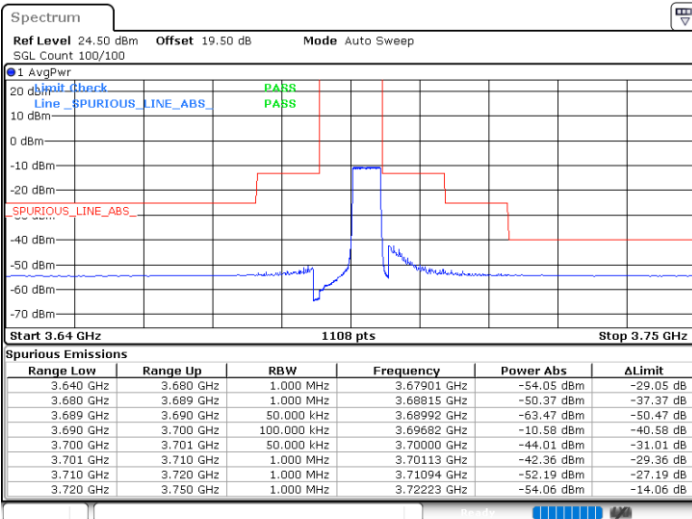

Highest Channel / 20MHz / 64QAM

Date: 30 JUN 2022 20:09:33

Conducted Band Edge

LTE Band 48 / 5MHz

QPSK

Middle Channel / 1RB0

Middle Channel / 1RBmax

Date: 28 JUN.2022 19:03:21

Date: 28 JUN.2022 19:49:08

Middle Channel / Full RB

N/A

Date: 28 JUN.2022 19:26:15

LTE Band 48 / 5MHz

QPSK

Highest Channel / 1RB0

Highest Channel / 1RBmax

Date: 28 JUN.2022 19:05:53

Date: 29 JUN.2022 20:09:25

Highest Channel / Full RB

N/A

Date: 28 JUN.2022 19:28:47

LTE Band 48 / 10MHz

QPSK

Lowest Channel / 1RB0

Lowest Channel / 1RBmax

Date: 29 JUN.2022 20:39:11

Date: 29 JUN.2022 21:19:05

Lowest Channel / Full RB

N/A

Date: 29 JUN.2022 20:59:07

LTE Band 48 / 10MHz

QPSK