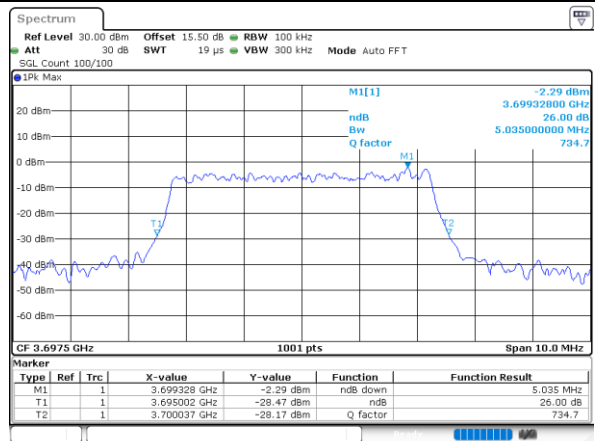

Highest Channel / Full RB

N/A

Date: 30 JUN.2022 21:40:46

26dB Bandwidth

Mode	LTE Band 48 : 26dB BW(MHz)											
BW	1.4MHz		3MHz		5MHz		10MHz		15MHz		20MHz	
Mod.	QPSK	16QAM	QPSK	16QAM	QPSK	16QAM	QPSK	16QAM	QPSK	16QAM	QPSK	16QAM
Lowest CH	-	-	-	-	4.96	5.14	9.75	9.99	14.39	14.27	18.70	19.66
Middle CH	-	-	-	-	5.03	4.99	9.77	9.83	14.51	14.75	18.98	19.02
Highest CH	-	-	-	-	5.07	5.04	9.69	9.79	14.69	14.18	19.06	18.94
Mode	LTE Band 48 : 26dB BW(MHz)											
BW	1.4MHz		3MHz		5MHz		10MHz		15MHz		20MHz	
Mod.	64QAM		64QAM		64QAM		64QAM		64QAM		64QAM	
Lowest CH	-	-	-	-	4.95	-	9.77	-	14.51	-	18.82	-
Middle CH	-	-	-	-	5.39	-	9.73	-	14.33	-	18.82	-
Highest CH	-	-	-	-	4.96	-	9.79	-	14.30	-	18.74	-

LTE Band 48

Lowest Channel / 5MHz / QPSK

Date: 30 JUN 2022 19:37:05

Lowest Channel / 5MHz / 16QAM

Date: 30 JUN 2022 19:37:30

Middle Channel / 5MHz / QPSK

Date: 30 JUN 2022 19:38:43

Middle Channel / 5MHz / 16QAM

Date: 30 JUN 2022 19:39:07

Highest Channel / 5MHz / QPSK

Date: 30 JUN 2022 19:40:21

Highest Channel / 5MHz / 16QAM

Date: 30 JUN 2022 19:40:46

LTE Band 48

Lowest Channel / 10MHz / QPSK

Date: 30 JUN 2022 19:42:01