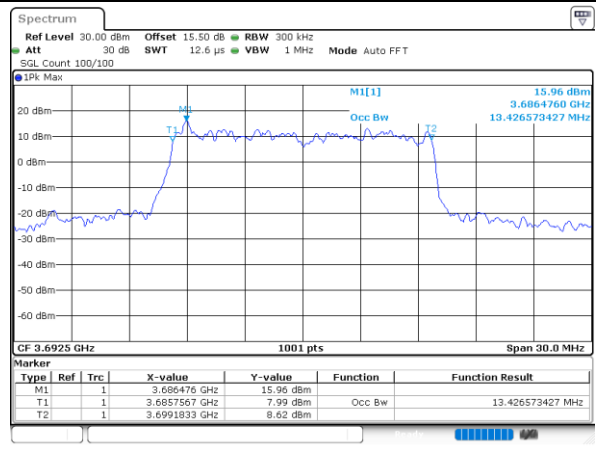

Highest Channel / 10MHz / QPSK

Date: 30 JUN 2022 19:44:28

Highest Channel / 10MHz / 16QAM

Date: 30 JUN 2022 19:44:52

LTE Band 48

Lowest Channel / 15MHz / QPSK

Lowest Channel / 15MHz / 16QAM

Middle Channel / 15MHz / QPSK

Middle Channel / 15MHz / 16QAM

Highest Channel / 15MHz / QPSK

Highest Channel / 15MHz / 16QAM

LTE Band 48

Lowest Channel / 20MHz / QPSK

Date: 30 JUN 2022 19:57:13

Lowest Channel / 20MHz / 16QAM

Date: 30 JUN 2022 19:57:38