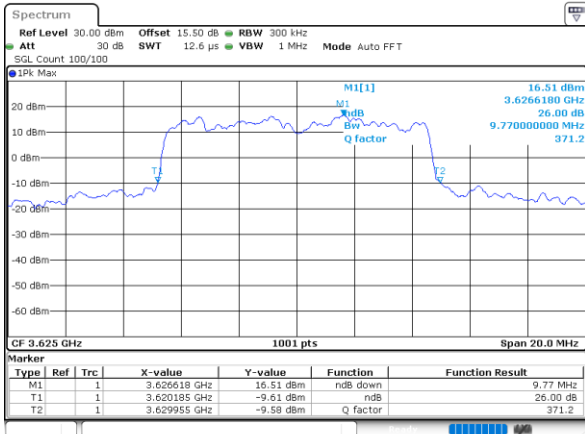

Middle Channel / 10MHz / QPSK

Date: 30 JUN 2022 19:43:39