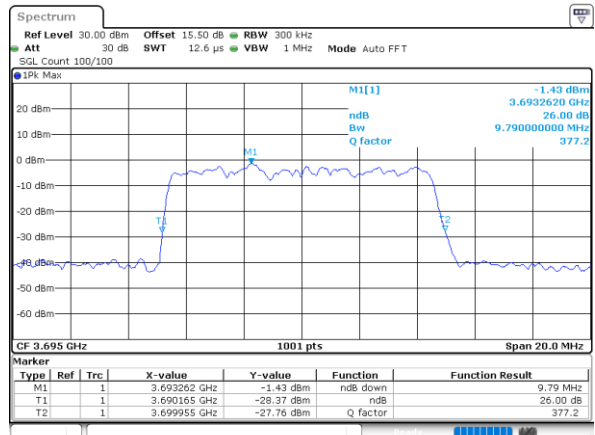

Highest Channel / 10MHz / 16QAM

Date: 30 JUN 2022 19:45:42

LTE Band 48

Lowest Channel / 15MHz / QPSK

Date: 30 JUN 2022 19:46:57

Lowest Channel / 15MHz / 16QAM

Date: 30 JUN 2022 19:47:22

Middle Channel / 15MHz / QPSK