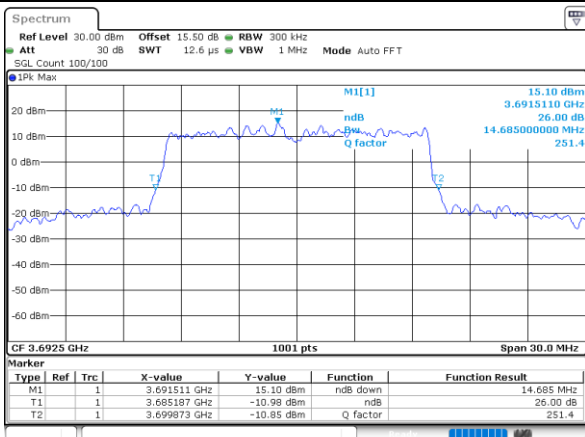

Highest Channel / 15MHz / QPSK

Date: 30 JUN 2022 19:56:23