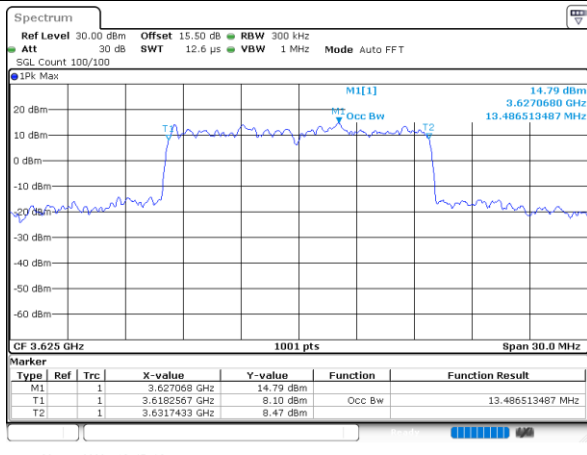

Highest Channel / 10MHz / QPSK

Date: 30 JUN 2022 19:44:28

Highest Channel / 10MHz / 16QAM

Date: 30 JUN 2022 19:44:52

LTE Band 48

Lowest Channel / 15MHz / QPSK

Lowest Channel / 15MHz / 16QAM

Middle Channel / 15MHz / QPSK

Middle Channel / 15MHz / 16QAM

Highest Channel / 15MHz / QPSK

Highest Channel / 15MHz / 16QAM

LTE Band 48

Lowest Channel / 20MHz / QPSK

Date: 30 JUN 2022 19:57:13

Lowest Channel / 20MHz / 16QAM

Date: 30 JUN 2022 19:57:38