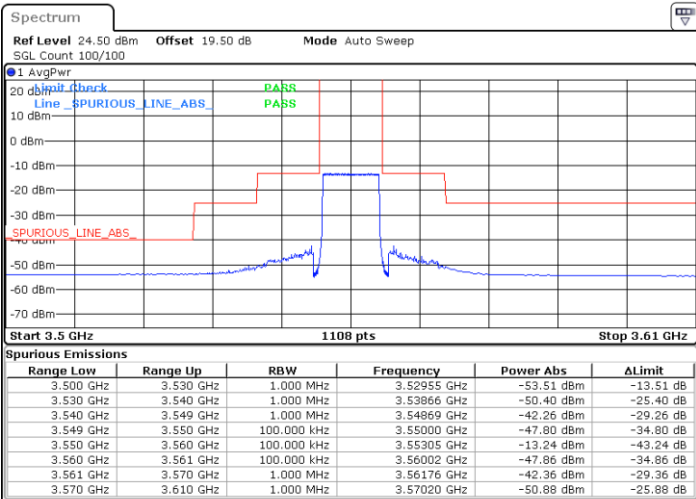

Date: 28 JUN.2022 19:05:53

Date: 29 JUN.2022 20:09:25

Highest Channel / Full RB

N/A

Date: 28 JUN.2022 19:28:47

LTE Band 48 / 10MHz

QPSK

Lowest Channel / 1RB0

Lowest Channel / 1RBmax

Date: 29 JUN.2022 20:39:11

Date: 29 JUN.2022 21:19:05

Lowest Channel / Full RB

N/A

Date: 29 JUN.2022 20:59:07

LTE Band 48 / 10MHz

QPSK

MiddleChannel / 1RB0

Middle Channel / 1RBmax

Date: 29 JUN.2022 20:41:24

Date: 29 JUN.2022 21:21:19

Middle Channel / Full RB

N/A

Date: 30 JUN.2022 19:00:49

LTE Band 48 / 10MHz