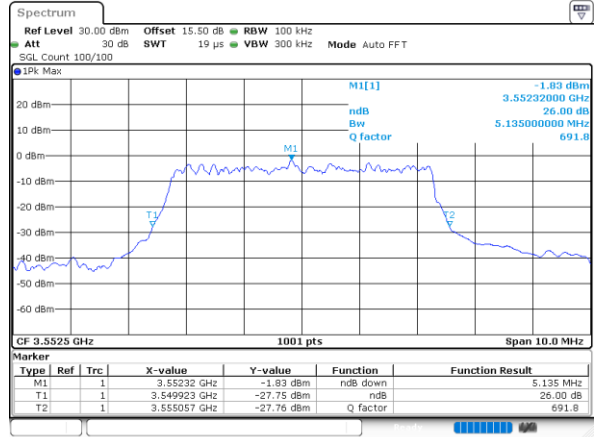

Lowest Channel / 5MHz / 16QAM

Date: 30 JUN 2022 19:37:30