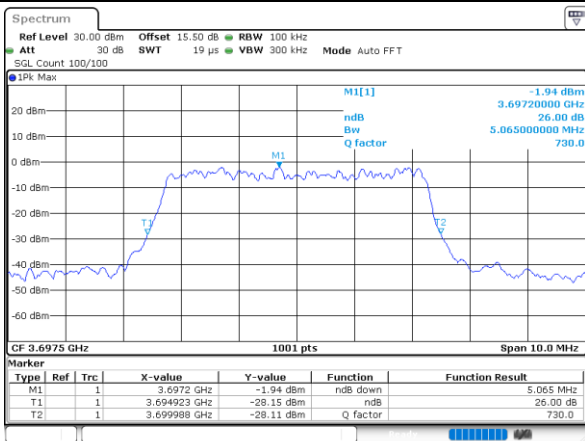

Highest Channel / Full RB

N/A

Date: 30 JUN.2022 21:40:46

26dB Bandwidth

Mode	LTE Band 48 : 26dB BW(MHz)											
BW	1.4MHz		3MHz		5MHz		10MHz		15MHz		20MHz	
Mod.	QPSK	16QAM	QPSK	16QAM	QPSK	16QAM	QPSK	16QAM	QPSK	16QAM	QPSK	16QAM
Lowest CH	-	-	-	-	4.96	5.14	9.75	9.99	14.39	14.27	18.70	19.66
Middle CH	-	-	-	-	5.03	4.99	9.77	9.83	14.51	14.75	18.98	19.02
Highest CH	-	-	-	-	5.07	5.04	9.69	9.79	14.69	14.18	19.06	18.94
Mode	LTE Band 48 : 26dB BW(MHz)											
BW	1.4MHz		3MHz		5MHz		10MHz		15MHz		20MHz	
Mod.	64QAM		64QAM		64QAM		64QAM		64QAM		64QAM	
Lowest CH	-	-	-	-	4.95	-	9.77	-	14.51	-	18.82	-
Middle CH	-	-	-	-	5.39	-	9.73	-	14.33	-	18.82	-
Highest CH	-	-	-	-	4.96	-	9.79	-	14.30	-	18.74	-

LTE Band 48

Lowest Channel / 5MHz / QPSK

Date: 30 JUN 2022 19:37:05

Lowest Channel / 5MHz / 16QAM

Date: 30 JUN 2022 19:37:30

Middle Channel / 5MHz / QPSK

Date: 30 JUN 2022 19:38:43

Middle Channel / 5MHz / 16QAM

Date: 30 JUN 2022 19:39:07

Highest Channel / 5MHz / QPSK

Date: 30 JUN 2022 19:40:21

Highest Channel / 5MHz / 16QAM

Date: 30 JUN 2022 19:40:46

LTE Band 48

Lowest Channel / 10MHz / QPSK

Date: 30 JUN 2022 19:42:01