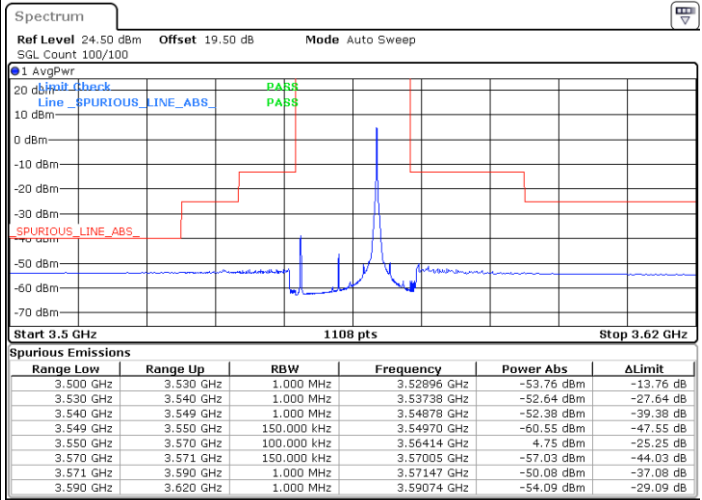

Lowest Channel / 1RBmax

Date: 29 JUN.2022 20:39:11

Date: 29 JUN.2022 21:19:05

Lowest Channel / Full RB

N/A

Date: 29 JUN.2022 20:59:07

LTE Band 48 / 10MHz

QPSK

MiddleChannel / 1RB0

Middle Channel / 1RBmax

Date: 29 JUN.2022 20:41:24

Date: 29 JUN.2022 21:21:19

Middle Channel / Full RB

N/A

Date: 30 JUN.2022 19:00:49

LTE Band 48 / 10MHz

QPSK

Highest Channel / 1RB0

Highest Channel / 1RBmax

Date: 29 JUN.2022 20:52:27

Date: 29 JUN.2022 21:32:23

Highest Channel / Full RB

N/A

Date: 29 JUN.2022 21:12:25

LTE Band 48 / 15MHz

QPSK

Lowest Channel / 1RB0

Lowest Channel / 1RBmax

Date: 29 JUN.2022 21:34:37

Date: 29 JUN.2022 22:22:39

Lowest Channel / Full RB

N/A