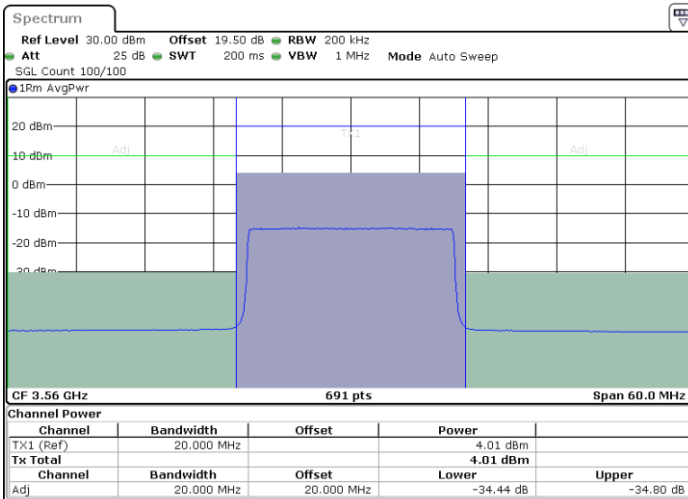

LTE Band 48 / 20MHz

64QAM

Lowest Channel / 1RB0

Lowest Channel / 1RBmax

Date: 30 JUN.2022 21:42:47

Date: 30 JUN.2022 21:48:49

Lowest Channel / Full RB

N/A