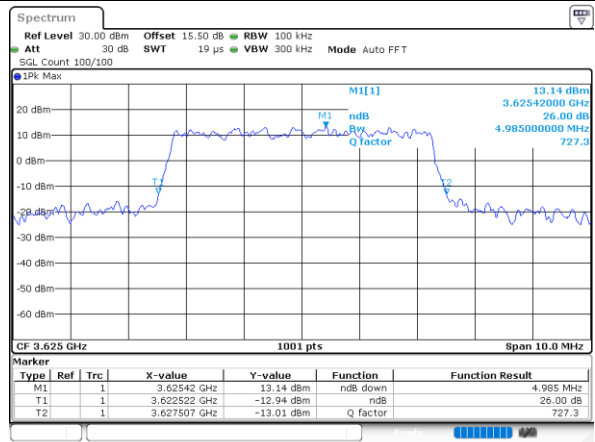

Highest Channel / Full RB

N/A

Date: 30 JUN.2022 21:40:46

26dB Bandwidth

Mode	LTE Band 48 : 26dB BW(MHz)											
BW	1.4MHz		3MHz		5MHz		10MHz		15MHz		20MHz	
Mod.	QPSK	16QAM	QPSK	16QAM	QPSK	16QAM	QPSK	16QAM	QPSK	16QAM	QPSK	16QAM
Lowest CH	-	-	-	-	4.96	5.14	9.75	9.99	14.39	14.27	18.70	19.66
Middle CH	-	-	-	-	5.03	4.99	9.77	9.83	14.51	14.75	18.98	19.02
Highest CH	-	-	-	-	5.07	5.04	9.69	9.79	14.69	14.18	19.06	18.94
Mode	LTE Band 48 : 26dB BW(MHz)											
BW	1.4MHz		3MHz		5MHz		10MHz		15MHz		20MHz	
Mod.	64QAM		64QAM		64QAM		64QAM		64QAM		64QAM	
Lowest CH	-	-	-	-	4.95	-	9.77	-	14.51	-	18.82	-
Middle CH	-	-	-	-	5.39	-	9.73	-	14.33	-	18.82	-
Highest CH	-	-	-	-	4.96	-	9.79	-	14.30	-	18.74	-

LTE Band 48

Lowest Channel / 5MHz / QPSK

Date: 30 JUN 2022 19:37:05

Lowest Channel / 5MHz / 16QAM

Date: 30 JUN 2022 19:37:30

Middle Channel / 5MHz / QPSK

Date: 30 JUN 2022 19:38:43

Middle Channel / 5MHz / 16QAM

Date: 30 JUN 2022 19:39:07

Highest Channel / 5MHz / QPSK

Date: 30 JUN 2022 19:40:21

Highest Channel / 5MHz / 16QAM

Date: 30 JUN 2022 19:40:46

LTE Band 48

Lowest Channel / 10MHz / QPSK

Date: 30 JUN 2022 19:42:01