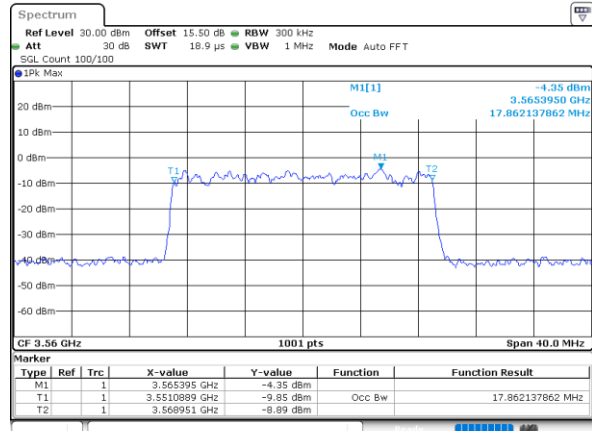

Date: 30 JUN 2022 20:04:51

Highest Channel / 5MHz / 64QAM

Date: 30 JUN 2022 20:03:30

Highest Channel / 10MHz / 64QAM

Date: 30 JUN 2022 20:05:31

LTE Band 48

Lowest Channel / 15MHz / 64QAM

Date: 30 JUN 2022 20:06:12

Lowest Channel / 20MHz / 64QAM

Date: 30 JUN 2022 20:08:13

Middle Channel / 15MHz / 64QAM

Date: 30 JUN 2022 20:06:52

Middle Channel / 20MHz / 64QAM

Date: 30 JUN 2022 20:08:53

Highest Channel / 15MHz / 64QAM

Date: 30 JUN 2022 20:07:32

Highest Channel / 20MHz / 64QAM

Date: 30 JUN 2022 20:09:33

Conducted Band Edge

LTE Band 48 / 5MHz

QPSK

Middle Channel / 1RB0

Middle Channel / 1RBmax

Date: 28 JUN.2022 19:03:21