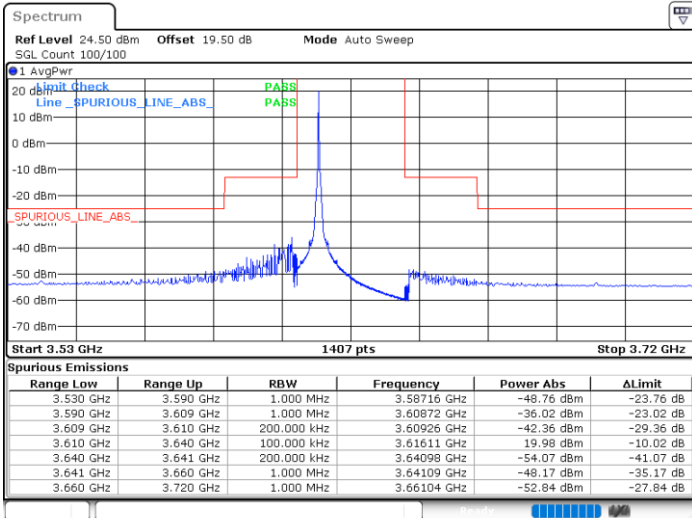

Highest Channel / Full RB

N/A

Date: 29 JUN.2022 22:16:01

LTE Band 48 / 20MHz

QPSK

Lowest Channel / 1RB0

Lowest Channel / 1RBmax

Date: 29 JUN.2022 23:13:13

Date: 29 JUN.2022 23:30:10

Lowest Channel / Full RB

N/A

Date: 29 JUN.2022 22:56:16

LTE Band 48 / 20MHz

QPSK

Middle Channel / 1RB0

Middle Channel / 1RBmax