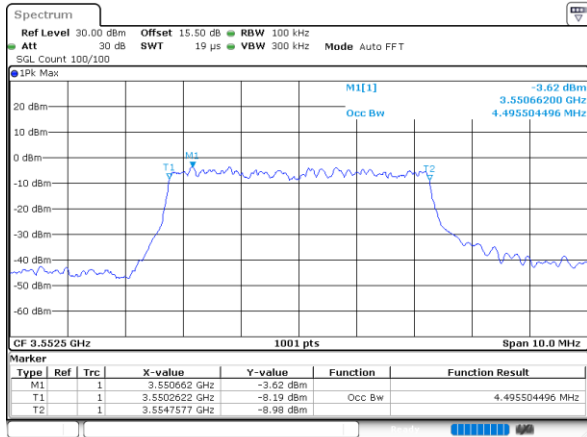

Middle Channel / 15MHz / 16QAM

Highest Channel / 15MHz / QPSK

Highest Channel / 15MHz / 16QAM

LTE Band 48

Lowest Channel / 20MHz / QPSK

Date: 30 JUN 2022 19:57:13

Lowest Channel / 20MHz / 16QAM

Date: 30 JUN 2022 19:57:38

Middle Channel / 20MHz / QPSK

Date: 30 JUN 2022 19:58:53

Middle Channel / 20MHz / 16QAM

Date: 30 JUN 2022 19:59:18

Highest Channel / 20MHz / QPSK

Date: 30 JUN 2022 20:00:30

Highest Channel / 20MHz / 16QAM

Date: 30 JUN 2022 20:00:55

LTE Band 48

Lowest Channel / 5MHz / 64QAM

Date: 30 JUN 2022 20:02:10

Lowest Channel / 10MHz / 64QAM

Date: 30 JUN 2022 20:04:11

Middle Channel / 5MHz / 64QAM

Date: 30 JUN 2022 20:02:50

Middle Channel / 10MHz / 64QAM