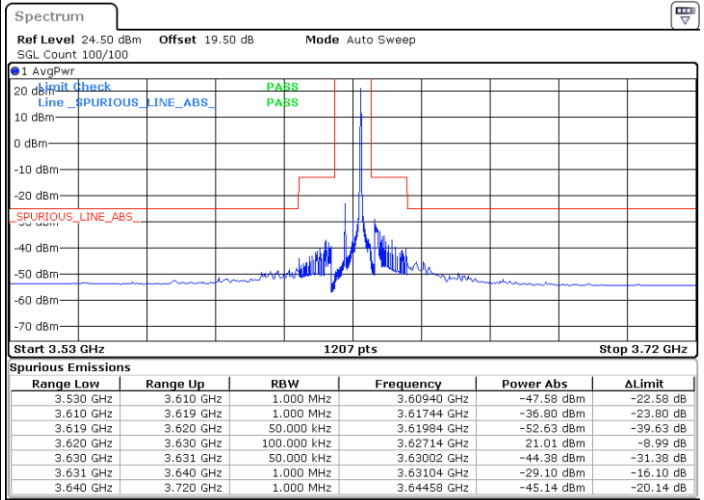

Lowest Channel / 20MHz / 64QAM

Date: 30 JUN 2022 20:08:13

Middle Channel / 15MHz / 64QAM

Date: 30 JUN 2022 20:06:52

Middle Channel / 20MHz / 64QAM

Date: 30 JUN 2022 20:08:53

Highest Channel / 15MHz / 64QAM

Date: 30 JUN 2022 20:07:32

Highest Channel / 20MHz / 64QAM

Date: 30 JUN 2022 20:09:33

Conducted Band Edge

LTE Band 48 / 5MHz

QPSK

Middle Channel / 1RB0

Middle Channel / 1RBmax

Date: 28 JUN.2022 19:03:21

Date: 28 JUN.2022 19:49:08

Middle Channel / Full RB

N/A

Date: 28 JUN.2022 19:26:15

LTE Band 48 / 5MHz

QPSK

Highest Channel / 1RB0

Highest Channel / 1RBmax

Date: 28 JUN.2022 19:05:53

Date: 29 JUN.2022 20:09:25

Highest Channel / Full RB

N/A

Date: 28 JUN.2022 19:28:47

LTE Band 48 / 10MHz

QPSK

Lowest Channel / 1RB0