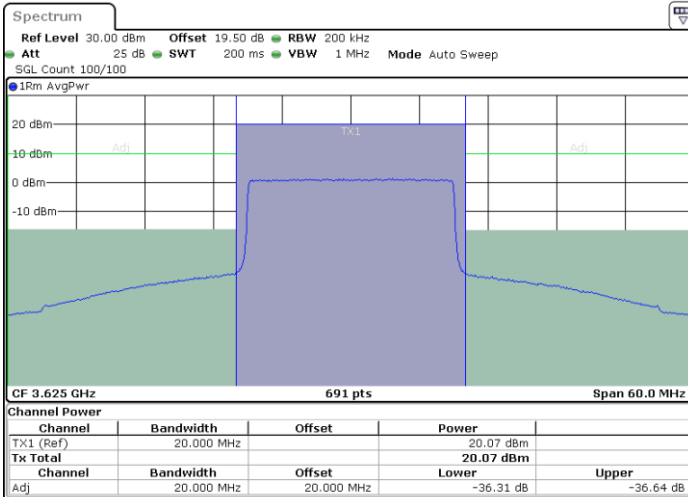

Date: 30 JUN.2022 21:36:44

LTE Band 48 / 20MHz

64QAM

Middle Channel / 1RB0

Middle Channel / 1RBmax

Date: 30.JUN.2022 21:46:08

Date: 30.JUN.2022 21:52:10

Middle Channel / Full RB

N/A

Date: 30.JUN.2022 21:40:06

LTE Band 48 / 20MHz

64QAM

Highest Channel / 1RB0

Highest Channel / 1RBmax

Date: 30 JUN.2022 21:46:47

Date: 30 JUN.2022 21:52:53

Highest Channel / Full RB

N/A

Date: 30 JUN.2022 21:40:46

26dB Bandwidth

Mode	LTE Band 48 : 26dB BW(MHz)											
BW	1.4MHz		3MHz		5MHz		10MHz		15MHz		20MHz	
Mod.	QPSK	16QAM	QPSK	16QAM	QPSK	16QAM	QPSK	16QAM	QPSK	16QAM	QPSK	16QAM
Lowest CH	-	-	-	-	4.96	5.14	9.75	9.99	14.39	14.27	18.70	19.66
Middle CH	-	-	-	-	5.03	4.99	9.77	9.83	14.51	14.75	18.98	19.02
Highest CH	-	-	-	-	5.07	5.04	9.69	9.79	14.69	14.18	19.06	18.94
Mode	LTE Band 48 : 26dB BW(MHz)											
BW	1.4MHz		3MHz		5MHz		10MHz		15MHz		20MHz	
Mod.	64QAM		64QAM		64QAM		64QAM		64QAM		64QAM	
Lowest CH	-	-	-	-	4.95	-	9.77	-	14.51	-	18.82	-
Middle CH	-	-	-	-	5.39	-	9.73	-	14.33	-	18.82	-
Highest CH	-	-	-	-	4.96	-	9.79	-	14.30	-	18.74	-