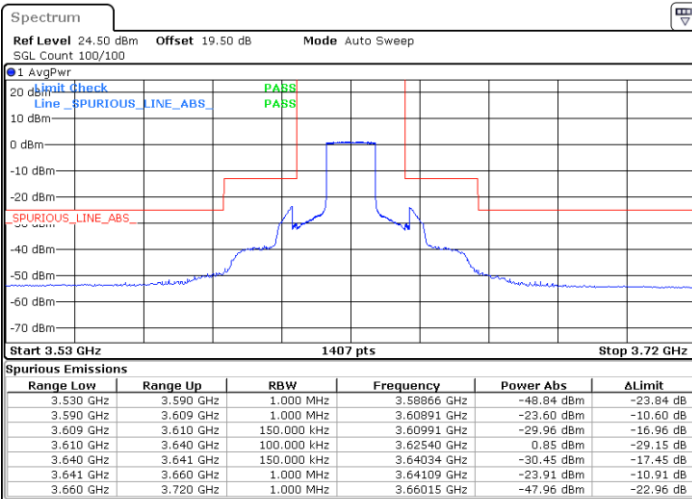

LTE Band 48 / 15MHz

QPSK

Lowest Channel / 1RB0

Lowest Channel / 1RBmax

Date: 29 JUN.2022 21:34:37

Date: 29 JUN.2022 22:22:39

Lowest Channel / Full RB

N/A

Date: 29 JUN.2022 22:02:45

LTE Band 48 / 15MHz

QPSK

Middle Channel / 1RB0

Middle Channel / 1RBmax

Date: 29 JUN.2022 21:45:41

Date: 29 JUN.2022 22:44:55

Middle Channel / Full RB

N/A

Date: 29 JUN.2022 22:13:48

LTE Band 48 / 15MHz

QPSK

Highest Channel / 1RB0

Highest Channel / 1RBmax

Date: 29 JUN.2022 21:47:54

Date: 29 JUN.2022 22:46:49