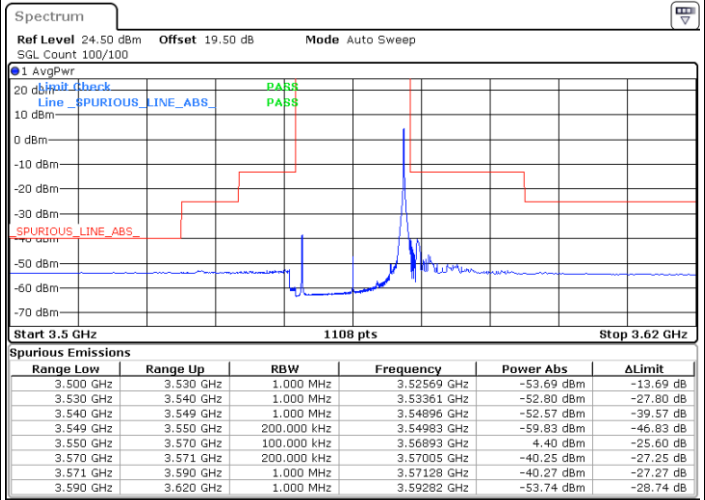

N/A

Date: 29 JUN.2022 22:13:48

LTE Band 48 / 15MHz

QPSK

Highest Channel / 1RB0

Highest Channel / 1RBmax

Date: 29 JUN.2022 21:47:54

Date: 29 JUN.2022 22:46:49

Highest Channel / Full RB

N/A

Date: 29 JUN.2022 22:16:01

LTE Band 48 / 20MHz

QPSK

Lowest Channel / 1RB0

Lowest Channel / 1RBmax

Date: 29 JUN.2022 23:13:13

Date: 29 JUN.2022 23:30:10

Lowest Channel / Full RB

N/A

Date: 29 JUN.2022 22:56:16

LTE Band 48 / 20MHz

QPSK

Middle Channel / 1RB0

Middle Channel / 1RBmax