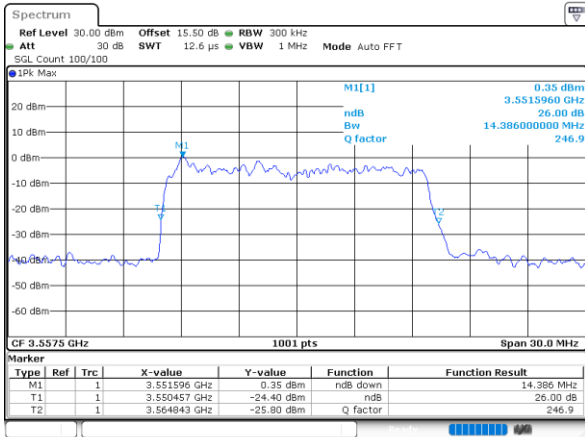

Highest Channel / 10MHz / 16QAM

Date: 30 JUN 2022 19:45:42

LTE Band 48

Lowest Channel / 15MHz / QPSK

Date: 30 JUN 2022 19:46:57

Lowest Channel / 15MHz / 16QAM

Date: 30 JUN 2022 19:47:22

Middle Channel / 15MHz / QPSK

Date: 30 JUN 2022 19:48:35

Middle Channel / 15MHz / 16QAM

Date: 30 JUN 2022 19:48:59

Highest Channel / 15MHz / QPSK

Date: 30 JUN 2022 19:56:23

Highest Channel / 15MHz / 16QAM

Date: 30 JUN 2022 19:56:48

LTE Band 48