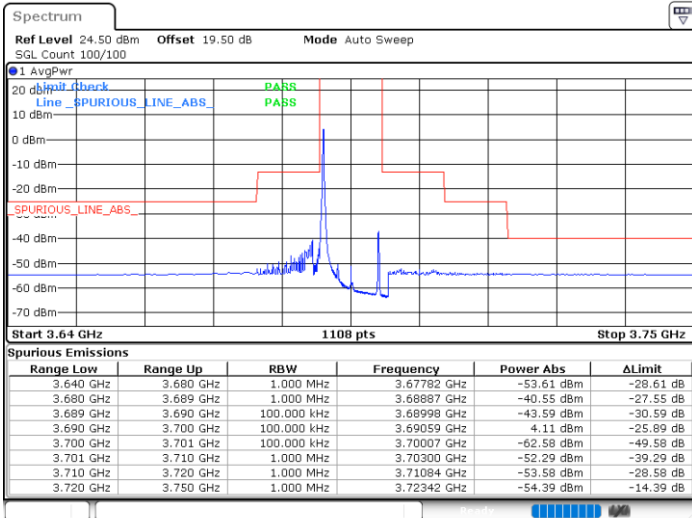

Date: 28 JUN.2022 19:05:53

Date: 29 JUN.2022 20:09:25

Highest Channel / Full RB

N/A

Date: 28 JUN.2022 19:28:47

LTE Band 48 / 10MHz

QPSK

Lowest Channel / 1RB0

Lowest Channel / 1RBmax

Date: 29 JUN.2022 20:39:11

Date: 29 JUN.2022 21:19:05

Lowest Channel / Full RB

N/A

Date: 29 JUN.2022 20:59:07

LTE Band 48 / 10MHz

QPSK

MiddleChannel / 1RB0

Middle Channel / 1RBmax

Date: 29 JUN.2022 20:41:24

Date: 29 JUN.2022 21:21:19

Middle Channel / Full RB

N/A

Date: 30 JUN.2022 19:00:49

LTE Band 48 / 10MHz

QPSK

Highest Channel / 1RB0

Highest Channel / 1RBmax

Date: 29 JUN.2022 20:52:27

Date: 29 JUN.2022 21:32:23

Highest Channel / Full RB

N/A

Date: 29 JUN.2022 21:12:25