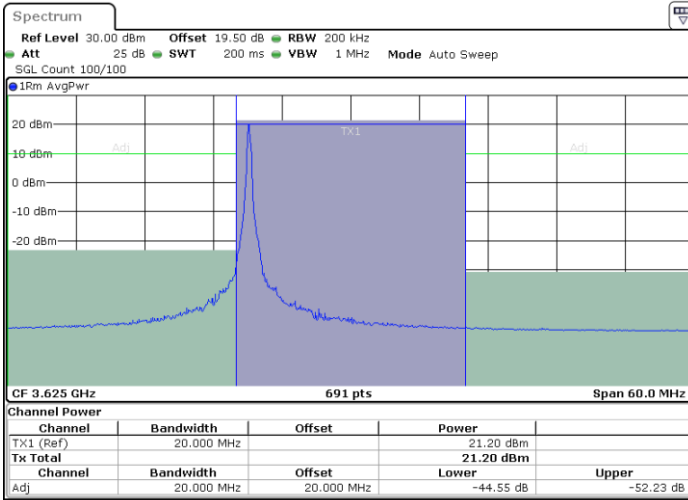

Date: 30 JUN.2022 21:36:44

LTE Band 48 / 20MHz

64QAM

Middle Channel / 1RB0

Middle Channel / 1RBmax

Date: 30.JUN.2022 21:46:08

Date: 30.JUN.2022 21:52:10

Middle Channel / Full RB

N/A

Date: 30.JUN.2022 21:40:06

LTE Band 48 / 20MHz

64QAM

Highest Channel / 1RB0

Highest Channel / 1RBmax

Date: 30 JUN.2022 21:46:47

Date: 30 JUN.2022 21:52:53

Highest Channel / Full RB

N/A

Date: 30 JUN.2022 21:40:46

26dB Bandwidth

Mode	LTE Band 48 : 26dB BW(MHz)											
BW	1.4MHz		3MHz		5MHz		10MHz		15MHz		20MHz	
Mod.	QPSK	16QAM	QPSK	16QAM	QPSK	16QAM	QPSK	16QAM	QPSK	16QAM	QPSK	16QAM
Lowest CH	-	-	-	-	4.96	5.14	9.75	9.99	14.39	14.27	18.70	19.66
Middle CH	-	-	-	-	5.03	4.99	9.77	9.83	14.51	14.75	18.98	19.02
Highest CH	-	-	-	-	5.07	5.04	9.69	9.79	14.69	14.18	19.06	18.94
Mode	LTE Band 48 : 26dB BW(MHz)											
BW	1.4MHz		3MHz		5MHz		10MHz		15MHz		20MHz	
Mod.	64QAM		64QAM		64QAM		64QAM		64QAM		64QAM	
Lowest CH	-	-	-	-	4.95	-	9.77	-	14.51	-	18.82	-
Middle CH	-	-	-	-	5.39	-	9.73	-	14.33	-	18.82	-
Highest CH	-	-	-	-	4.96	-	9.79	-	14.30	-	18.74	-