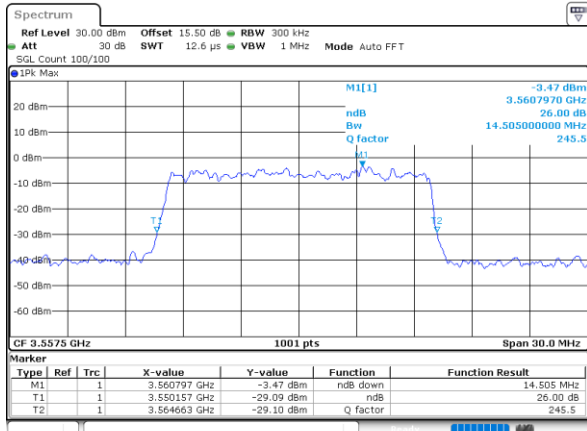

Date: 30 JUN 2022 20:04:26

Middle Channel / 5MHz / 64QAM

Date: 30 JUN 2022 20:03:06

Middle Channel / 10MHz / 64QAM

Date: 30 JUN 2022 20:05:06

Highest Channel / 5MHz / 64QAM

Date: 30 JUN 2022 20:03:45

Highest Channel / 10MHz / 64QAM

Date: 30 JUN 2022 20:05:46

LTE Band 48

Lowest Channel / 15MHz / 64QAM

Date: 30 JUN 2022 20:06:27

Lowest Channel / 20MHz / 64QAM

Date: 30 JUN 2022 20:08:28

Middle Channel / 15MHz / 64QAM

Date: 30 JUN 2022 20:07:07