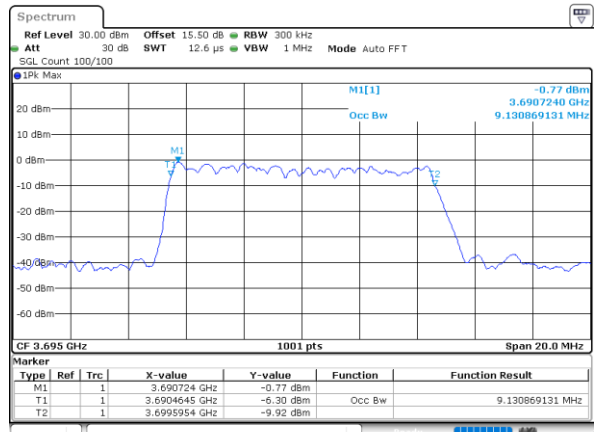

Highest Channel / 10MHz / QPSK

Date: 30 JUN 2022 19:44:28

Highest Channel / 10MHz / 16QAM

Date: 30 JUN 2022 19:44:52

LTE Band 48

Lowest Channel / 15MHz / QPSK

Lowest Channel / 15MHz / 16QAM

Middle Channel / 15MHz / QPSK