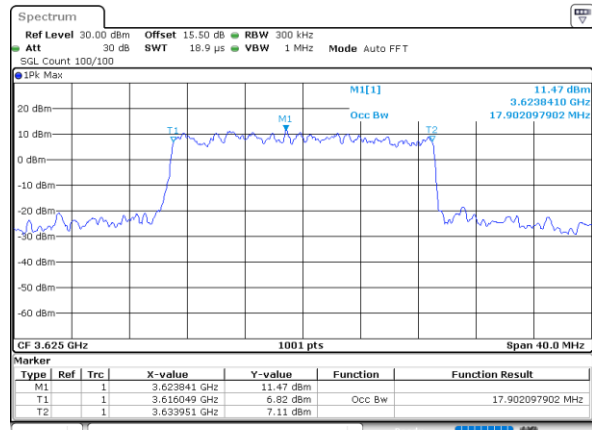

Date: 30 JUN 2022 20:04:51

Highest Channel / 5MHz / 64QAM

Date: 30 JUN 2022 20:03:30

Highest Channel / 10MHz / 64QAM

Date: 30 JUN 2022 20:05:31

LTE Band 48

Lowest Channel / 15MHz / 64QAM

Date: 30 JUN 2022 20:06:12

Lowest Channel / 20MHz / 64QAM

Date: 30 JUN 2022 20:08:13

Middle Channel / 15MHz / 64QAM

Date: 30 JUN 2022 20:06:52

Middle Channel / 20MHz / 64QAM

Date: 30 JUN 2022 20:08:53

Highest Channel / 15MHz / 64QAM

Date: 30 JUN 2022 20:07:32

Highest Channel / 20MHz / 64QAM

Date: 30 JUN 2022 20:09:33

Conducted Band Edge

LTE Band 48 / 5MHz

QPSK

Middle Channel / 1RB0

Middle Channel / 1RBmax

Date: 28 JUN.2022 19:03:21

Date: 28 JUN.2022 19:49:08

Middle Channel / Full RB

N/A

Date: 28 JUN.2022 19:26:15

LTE Band 48 / 5MHz

QPSK

Highest Channel / 1RB0

Highest Channel / 1RBmax