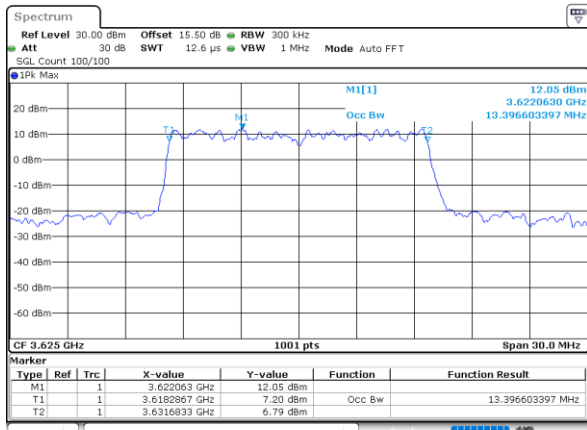

LTE Band 48

Lowest Channel / 5MHz / 64QAM

Date: 30 JUN 2022 20:02:10

Lowest Channel / 10MHz / 64QAM

Date: 30 JUN 2022 20:04:11

Middle Channel / 5MHz / 64QAM

Date: 30 JUN 2022 20:02:50

Middle Channel / 10MHz / 64QAM

Date: 30 JUN 2022 20:04:51

Highest Channel / 5MHz / 64QAM

Date: 30 JUN 2022 20:03:30

Highest Channel / 10MHz / 64QAM

Date: 30 JUN 2022 20:05:31

LTE Band 48

Lowest Channel / 15MHz / 64QAM

Date: 30 JUN 2022 20:06:12

Lowest Channel / 20MHz / 64QAM

Date: 30 JUN 2022 20:08:13

Middle Channel / 15MHz / 64QAM

Date: 30 JUN 2022 20:06:52

Middle Channel / 20MHz / 64QAM

Date: 30 JUN 2022 20:08:53

Highest Channel / 15MHz / 64QAM

Date: 30 JUN 2022 20:07:32

Highest Channel / 20MHz / 64QAM

Date: 30 JUN 2022 20:09:33

Conducted Band Edge

LTE Band 48 / 5MHz

QPSK

Middle Channel / 1RB0

Middle Channel / 1RBmax

Date: 28 JUN.2022 19:03:21