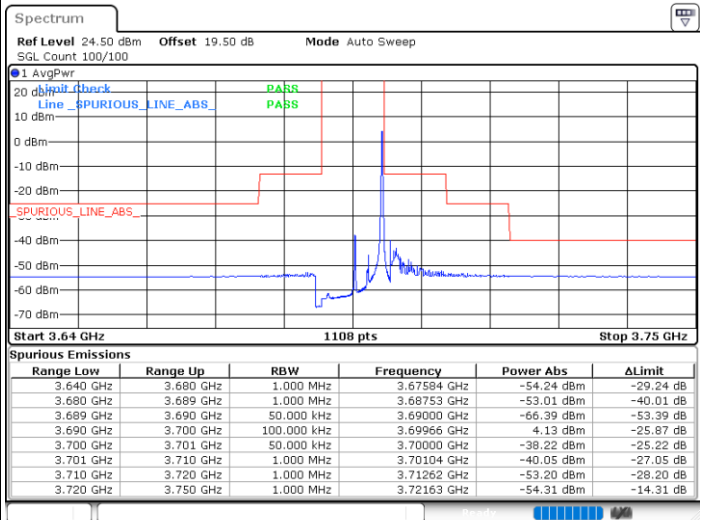

Highest Channel / 20MHz / 64QAM

Date: 30 JUN 2022 20:09:33

Conducted Band Edge

LTE Band 48 / 5MHz

QPSK

Middle Channel / 1RB0

Middle Channel / 1RBmax

Date: 28 JUN.2022 19:03:21

Date: 28 JUN.2022 19:49:08

Middle Channel / Full RB

N/A

Date: 28 JUN.2022 19:26:15

LTE Band 48 / 5MHz

QPSK

Highest Channel / 1RB0

Highest Channel / 1RBmax

Date: 28 JUN.2022 19:05:53

Date: 29 JUN.2022 20:09:25

Highest Channel / Full RB

N/A

Date: 28 JUN.2022 19:28:47

LTE Band 48 / 10MHz

QPSK

Lowest Channel / 1RB0

Lowest Channel / 1RBmax

Date: 29 JUN.2022 20:39:11

Date: 29 JUN.2022 21:19:05

Lowest Channel / Full RB

N/A

Date: 29 JUN.2022 20:59:07

LTE Band 48 / 10MHz

QPSK