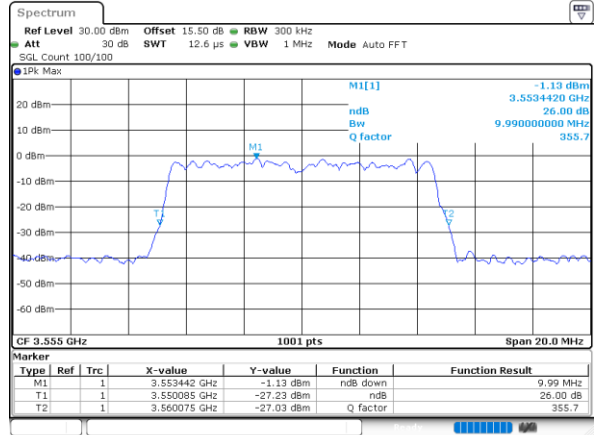

Lowest Channel / 10MHz / 16QAM

Date: 30 JUN 2022 19:42:26