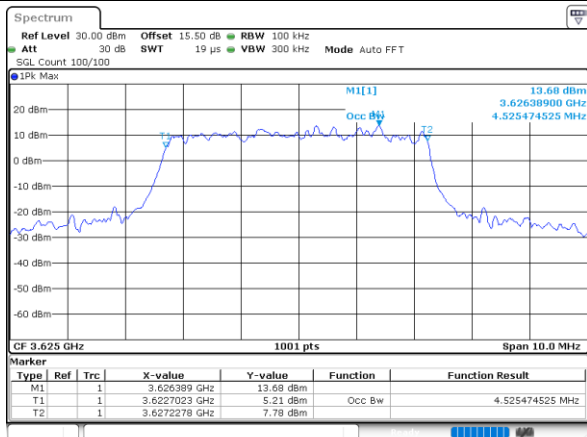

LTE Band 48

Lowest Channel / 5MHz / 64QAM

Date: 30 JUN 2022 20:02:10

Lowest Channel / 10MHz / 64QAM

Date: 30 JUN 2022 20:04:11

Middle Channel / 5MHz / 64QAM

Date: 30 JUN 2022 20:02:50

Middle Channel / 10MHz / 64QAM

Date: 30 JUN 2022 20:04:51

Highest Channel / 5MHz / 64QAM

Date: 30 JUN 2022 20:03:30

Highest Channel / 10MHz / 64QAM

Date: 30 JUN 2022 20:05:31

LTE Band 48

Lowest Channel / 15MHz / 64QAM

Date: 30 JUN 2022 20:06:12