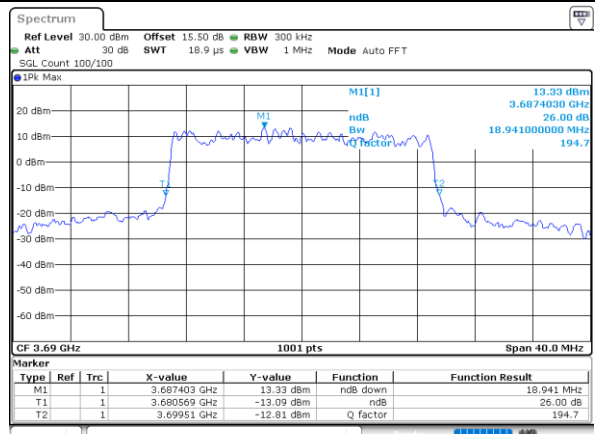

Lowest Channel / 20MHz / QPSK

Date: 30 JUN 2022 19:58:03

Lowest Channel / 20MHz / 16QAM

Date: 30 JUN 2022 19:58:29

Middle Channel / 20MHz / QPSK

Date: 30 JUN 2022 19:59:42

Middle Channel / 20MHz / 16QAM

Date: 30 JUN 2022 20:00:06

Highest Channel / 20MHz / QPSK

Date: 30 JUN 2022 20:01:20

Highest Channel / 20MHz / 16QAM

Date: 30 JUN 2022 20:01:45

LTE Band 48

Lowest Channel / 5MHz / 64QAM

Date: 30 JUN 2022 20:02:26

Lowest Channel / 10MHz / 64QAM