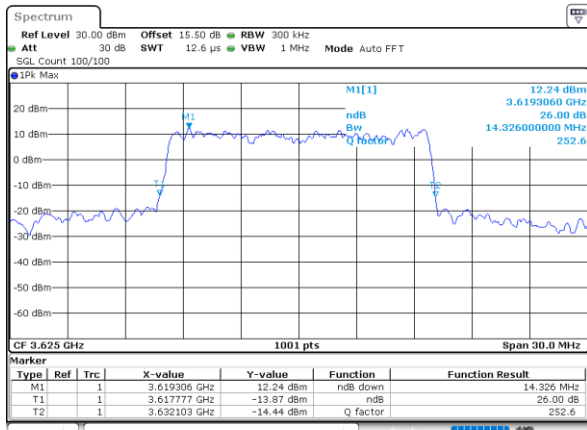

Date: 30 JUN 2022 20:05:46

LTE Band 48

Lowest Channel / 15MHz / 64QAM

Date: 30 JUN 2022 20:06:27

Lowest Channel / 20MHz / 64QAM

Date: 30 JUN 2022 20:08:28

Middle Channel / 15MHz / 64QAM

Date: 30 JUN 2022 20:07:07

Middle Channel / 20MHz / 64QAM

Date: 30 JUN 2022 20:09:08

Highest Channel / 15MHz / 64QAM

Date: 30 JUN 2022 20:07:47

Highest Channel / 20MHz / 64QAM

Date: 30 JUN 2022 20:09:48

Occupied Bandwidth

Mode	LTE Band 48 : 99%OBW(MHz)											
BW	1.4MHz		3MHz		5MHz		10MHz		15MHz		20MHz	
Mod.	QPSK	16QAM	QPSK	16QAM	QPSK	16QAM	QPSK	16QAM	QPSK	16QAM	QPSK	16QAM
Lowest CH	-	-	-	-	4.47	4.49	9.03	9.11	13.43	13.49	17.82	17.82
Middle CH	-	-	-	-	4.50	4.49	9.11	9.03	13.49	13.49	17.90	17.86
Highest CH	-	-	-	-	4.49	4.49	9.11	9.13	13.52	13.43	17.86	17.94
Mode	LTE Band 48 : 99%OBW(MHz)											
BW	1.4MHz		3MHz		5MHz		10MHz		15MHz		20MHz	
Mod.	64QAM		64QAM		64QAM		64QAM		64QAM		64QAM	
Lowest CH	-	-	-	-	4.50	-	9.07	-	13.43	-	17.86	-
Middle CH	-	-	-	-	4.53	-	9.05	-	13.40	-	17.90	-
Highest CH	-	-	-	-	4.50	-	9.03	-	13.40	-	17.82	-

LTE Band 48

Lowest Channel / 5MHz / QPSK

Lowest Channel / 5MHz / 16QAM

Middle Channel / 5MHz / QPSK

Middle Channel / 5MHz / 16QAM

Highest Channel / 5MHz / QPSK

Highest Channel / 5MHz / 16QAM

LTE Band 48