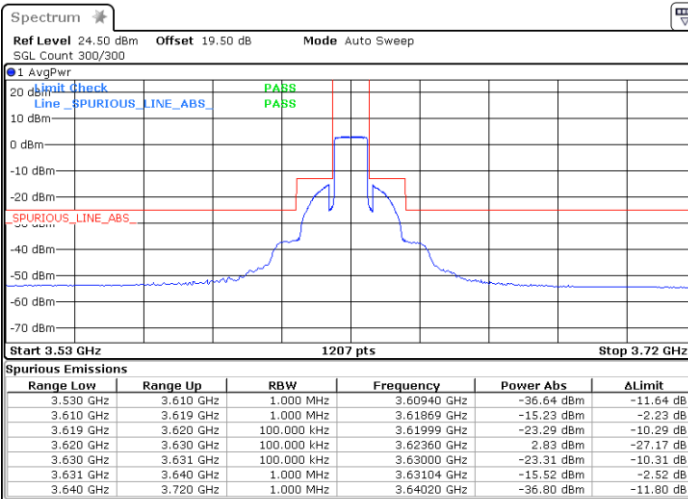

Lowest Channel / 1RBmax

Date: 29 JUN.2022 20:39:11

Date: 29 JUN.2022 21:19:05

Lowest Channel / Full RB

N/A

Date: 29 JUN.2022 20:59:07

LTE Band 48 / 10MHz

QPSK

MiddleChannel / 1RB0

Middle Channel / 1RBmax

Date: 29 JUN.2022 20:41:24

Date: 29 JUN.2022 21:21:19

Middle Channel / Full RB

N/A

Date: 30 JUN.2022 19:00:49

LTE Band 48 / 10MHz

QPSK

Highest Channel / 1RB0

Highest Channel / 1RBmax

Date: 29 JUN.2022 20:52:27

Date: 29 JUN.2022 21:32:23

Highest Channel / Full RB

N/A

Date: 29 JUN.2022 21:12:25