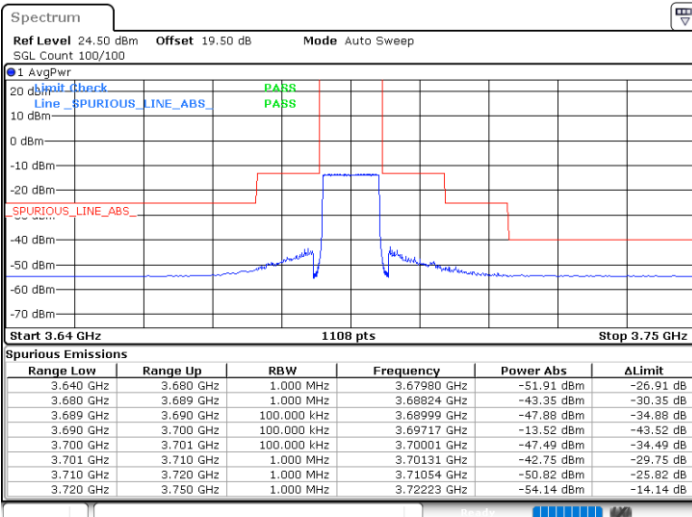

Lowest Channel / 1RBmax

Date: 29 JUN.2022 20:39:11

Date: 29 JUN.2022 21:19:05

Lowest Channel / Full RB

N/A

Date: 29 JUN.2022 20:59:07

LTE Band 48 / 10MHz

QPSK

MiddleChannel / 1RB0

Middle Channel / 1RBmax

Date: 29 JUN.2022 20:41:24

Date: 29 JUN.2022 21:21:19

Middle Channel / Full RB

N/A

Date: 30 JUN.2022 19:00:49

LTE Band 48 / 10MHz

QPSK

Highest Channel / 1RB0

Highest Channel / 1RBmax

Date: 29 JUN.2022 20:52:27

Date: 29 JUN.2022 21:32:23

Highest Channel / Full RB

N/A

Date: 29 JUN.2022 21:12:25

LTE Band 48 / 15MHz

QPSK

Lowest Channel / 1RB0

Lowest Channel / 1RBmax

Date: 29 JUN.2022 21:34:37

Date: 29 JUN.2022 22:22:39

Lowest Channel / Full RB

N/A