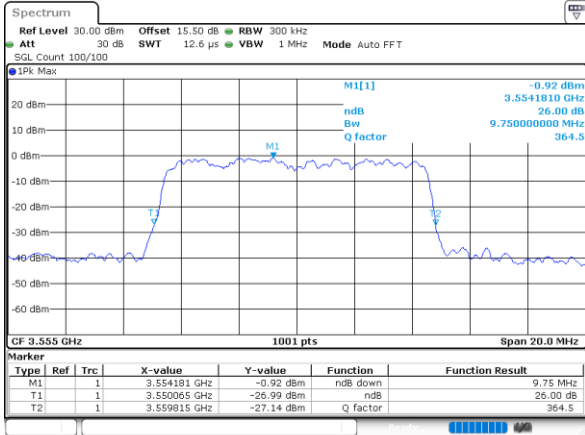

Date: 30 JUN 2022 19:39:07

Highest Channel / 5MHz / QPSK

Date: 30 JUN 2022 19:40:21

Highest Channel / 5MHz / 16QAM

Date: 30 JUN 2022 19:40:46

LTE Band 48

Lowest Channel / 10MHz / QPSK

Date: 30 JUN 2022 19:42:01