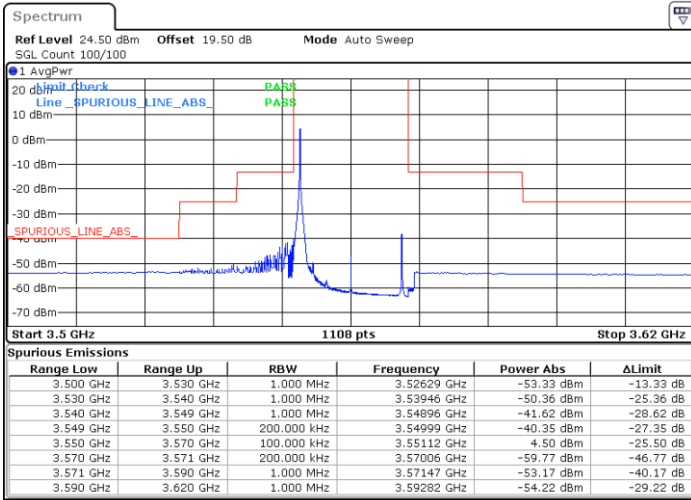

N/A

Date: 29 JUN.2022 22:13:48

LTE Band 48 / 15MHz

QPSK

Highest Channel / 1RB0

Highest Channel / 1RBmax

Date: 29 JUN.2022 21:47:54

Date: 29 JUN.2022 22:46:49

Highest Channel / Full RB

N/A

Date: 29 JUN.2022 22:16:01

LTE Band 48 / 20MHz

QPSK

Lowest Channel / 1RB0

Lowest Channel / 1RBmax

Date: 29 JUN.2022 23:13:13

Date: 29 JUN.2022 23:30:10

Lowest Channel / Full RB

N/A

Date: 29 JUN.2022 22:56:16

LTE Band 48 / 20MHz

QPSK

Middle Channel / 1RB0

Middle Channel / 1RBmax