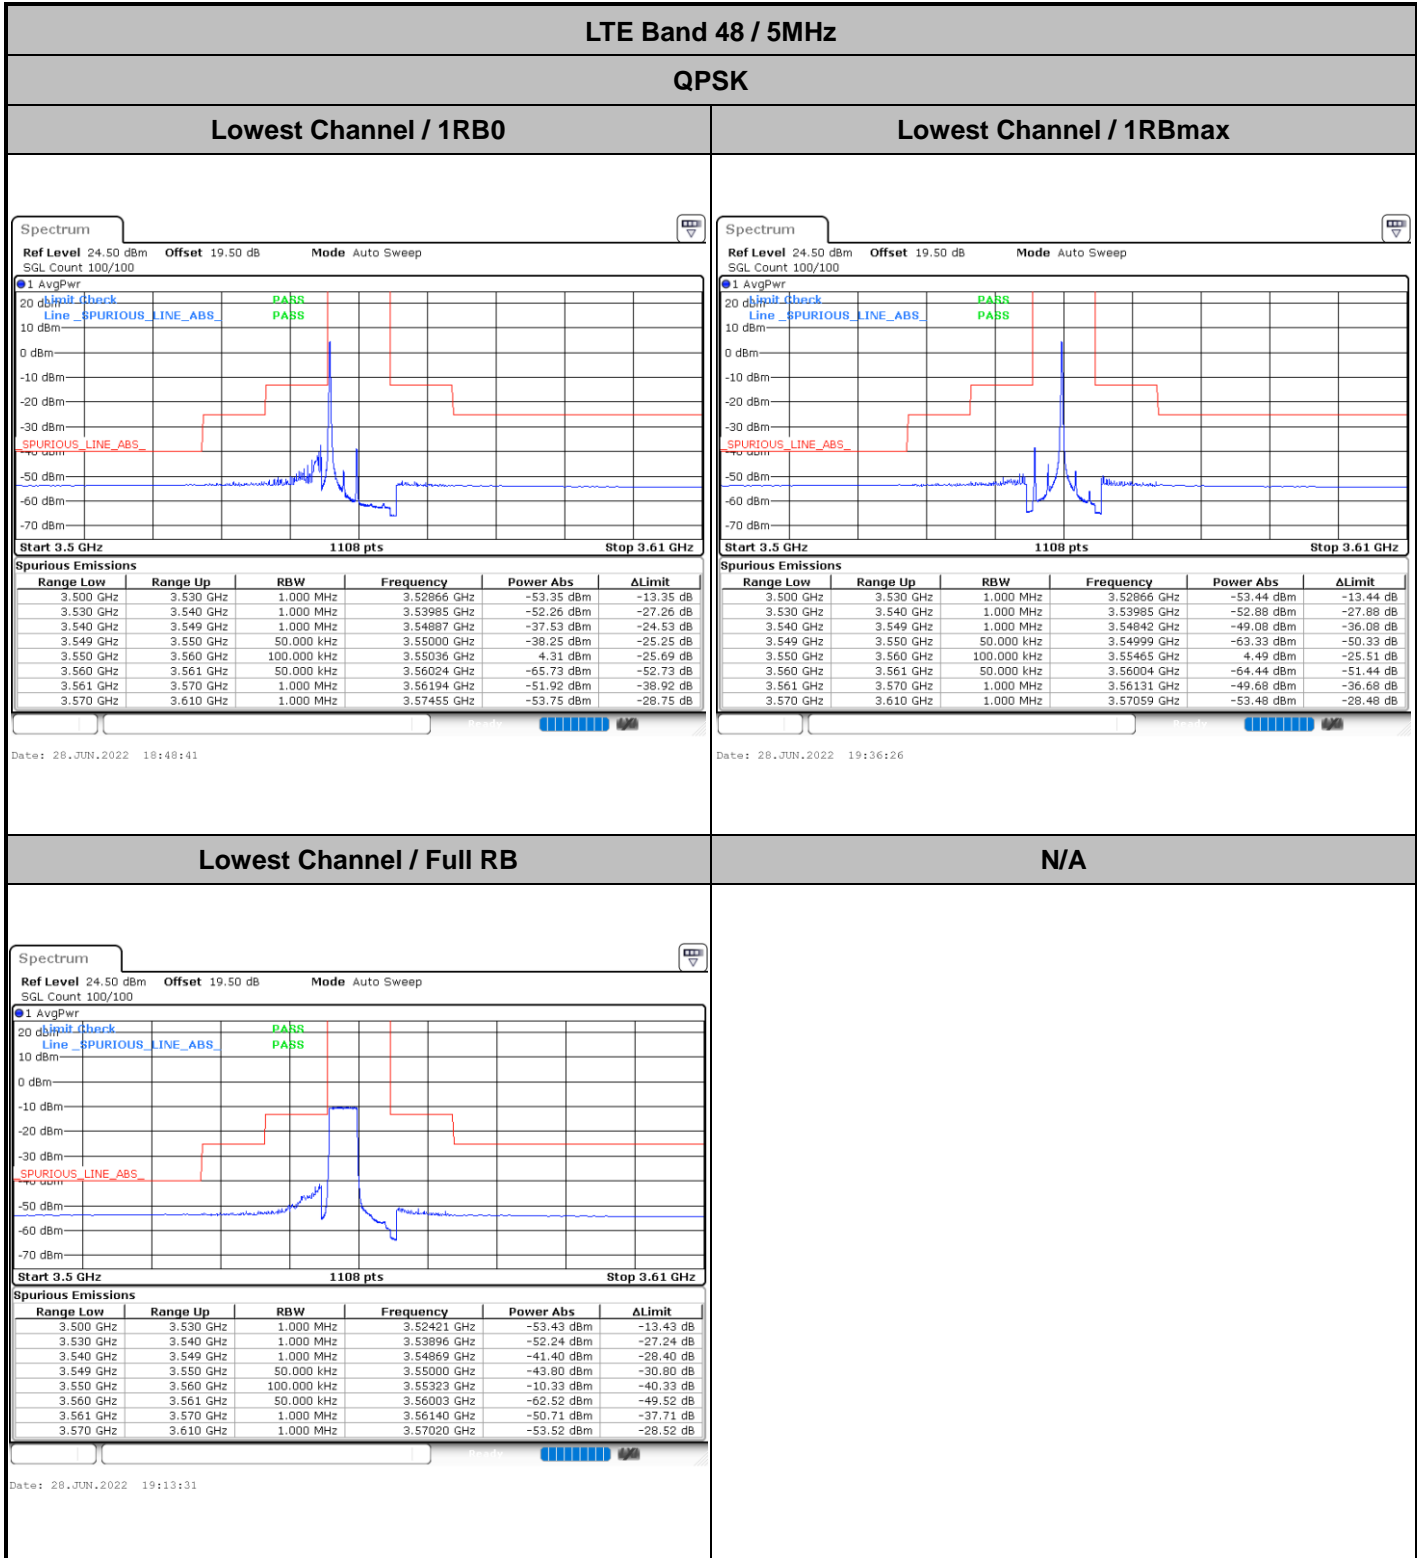

Date: 30 JUN 2022 20:04:51

Highest Channel / 5MHz / 64QAM

Date: 30 JUN 2022 20:03:30

Highest Channel / 10MHz / 64QAM

Date: 30 JUN 2022 20:05:31

LTE Band 48

Lowest Channel / 15MHz / 64QAM

Date: 30 JUN 2022 20:06:12

Lowest Channel / 20MHz / 64QAM

Date: 30 JUN 2022 20:08:13

Middle Channel / 15MHz / 64QAM

Date: 30 JUN 2022 20:06:52

Middle Channel / 20MHz / 64QAM

Date: 30 JUN 2022 20:08:53

Highest Channel / 15MHz / 64QAM

Date: 30 JUN 2022 20:07:32

Highest Channel / 20MHz / 64QAM

Date: 30 JUN 2022 20:09:33

Conducted Band Edge

LTE Band 48 / 5MHz

QPSK

Middle Channel / 1RB0

Middle Channel / 1RBmax

Date: 28 JUN.2022 19:03:21