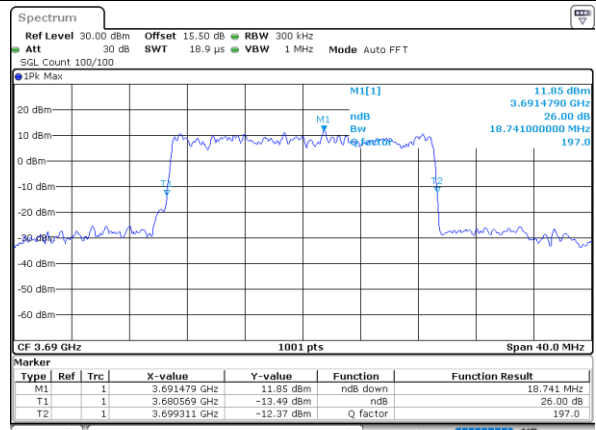

Middle Channel / 20MHz / 64QAM

Date: 30 JUN 2022 20:09:08

Highest Channel / 15MHz / 64QAM

Date: 30 JUN 2022 20:07:47

Highest Channel / 20MHz / 64QAM

Date: 30 JUN 2022 20:09:48

Occupied Bandwidth

Mode	LTE Band 48 : 99%OBW(MHz)											
BW	1.4MHz		3MHz		5MHz		10MHz		15MHz		20MHz	
Mod.	QPSK	16QAM	QPSK	16QAM	QPSK	16QAM	QPSK	16QAM	QPSK	16QAM	QPSK	16QAM
Lowest CH	-	-	-	-	4.47	4.49	9.03	9.11	13.43	13.49	17.82	17.82
Middle CH	-	-	-	-	4.50	4.49	9.11	9.03	13.49	13.49	17.90	17.86
Highest CH	-	-	-	-	4.49	4.49	9.11	9.13	13.52	13.43	17.86	17.94
Mode	LTE Band 48 : 99%OBW(MHz)											
BW	1.4MHz		3MHz		5MHz		10MHz		15MHz		20MHz	
Mod.	64QAM		64QAM		64QAM		64QAM		64QAM		64QAM	
Lowest CH	-	-	-	-	4.50	-	9.07	-	13.43	-	17.86	-
Middle CH	-	-	-	-	4.53	-	9.05	-	13.40	-	17.90	-
Highest CH	-	-	-	-	4.50	-	9.03	-	13.40	-	17.82	-

LTE Band 48

Lowest Channel / 5MHz / QPSK

Lowest Channel / 5MHz / 16QAM

Middle Channel / 5MHz / QPSK

Middle Channel / 5MHz / 16QAM

Highest Channel / 5MHz / QPSK

Highest Channel / 5MHz / 16QAM

LTE Band 48