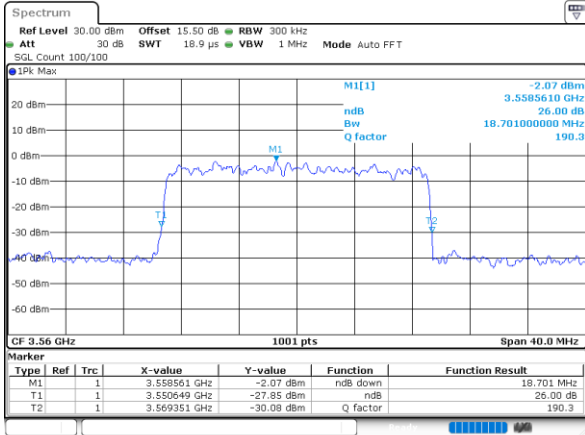

LTE Band 48

Lowest Channel / 20MHz / QPSK

Date: 30 JUN 2022 19:58:03