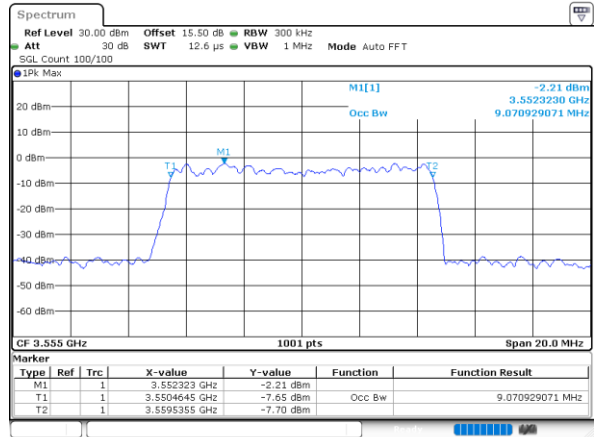

Middle Channel / 15MHz / 16QAM

Highest Channel / 15MHz / QPSK

Highest Channel / 15MHz / 16QAM

LTE Band 48

Lowest Channel / 20MHz / QPSK

Date: 30 JUN 2022 19:57:13

Lowest Channel / 20MHz / 16QAM

Date: 30 JUN 2022 19:57:38

Middle Channel / 20MHz / QPSK

Date: 30 JUN 2022 19:58:53

Middle Channel / 20MHz / 16QAM

Date: 30 JUN 2022 19:59:18

Highest Channel / 20MHz / QPSK

Date: 30 JUN 2022 20:00:30

Highest Channel / 20MHz / 16QAM

Date: 30 JUN 2022 20:00:55

LTE Band 48

Lowest Channel / 5MHz / 64QAM

Date: 30 JUN 2022 20:02:10

Lowest Channel / 10MHz / 64QAM

Date: 30 JUN 2022 20:04:11

Middle Channel / 5MHz / 64QAM

Date: 30 JUN 2022 20:02:50

Middle Channel / 10MHz / 64QAM