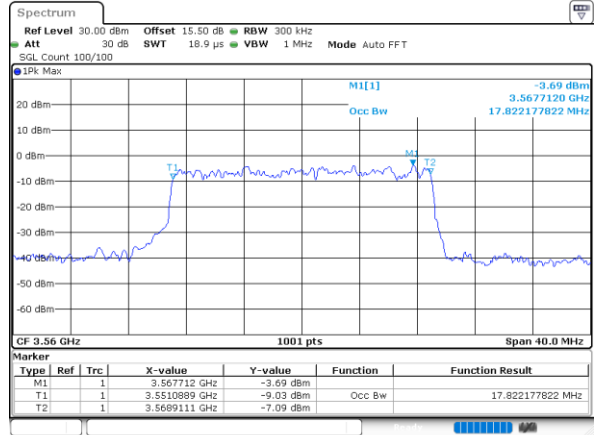

Highest Channel / 10MHz / QPSK

Date: 30 JUN 2022 19:44:28

Highest Channel / 10MHz / 16QAM

Date: 30 JUN 2022 19:44:52

LTE Band 48

Lowest Channel / 15MHz / QPSK

Lowest Channel / 15MHz / 16QAM

Middle Channel / 15MHz / QPSK

Middle Channel / 15MHz / 16QAM

Highest Channel / 15MHz / QPSK

Highest Channel / 15MHz / 16QAM

LTE Band 48

Lowest Channel / 20MHz / QPSK

Date: 30 JUN 2022 19:57:13

Lowest Channel / 20MHz / 16QAM

Date: 30 JUN 2022 19:57:38