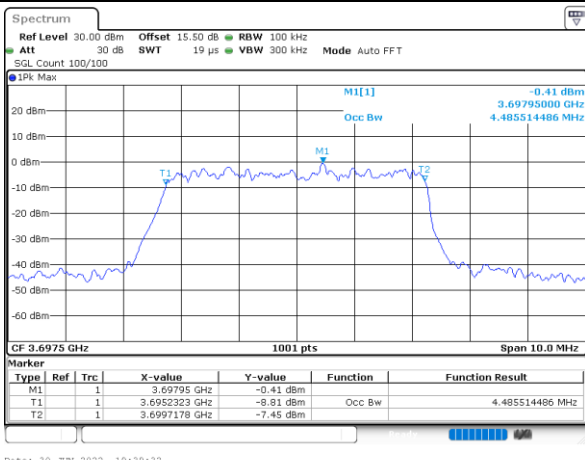

LTE Band 48

Lowest Channel / 5MHz / QPSK

Lowest Channel / 5MHz / 16QAM

Middle Channel / 5MHz / QPSK

Middle Channel / 5MHz / 16QAM

Highest Channel / 5MHz / QPSK

Highest Channel / 5MHz / 16QAM

LTE Band 48