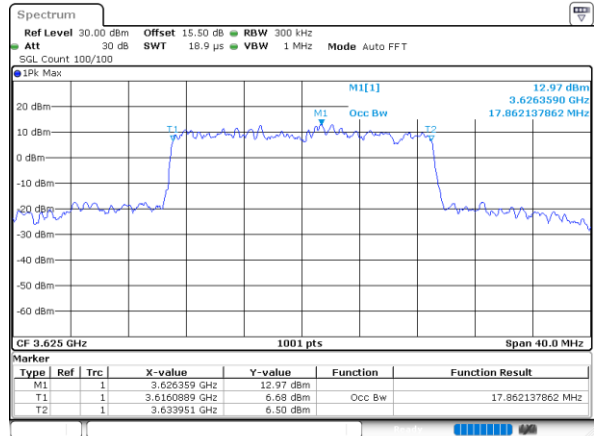

Middle Channel / 20MHz / 16QAM

Date: 30 JUN 2022 19:59:18