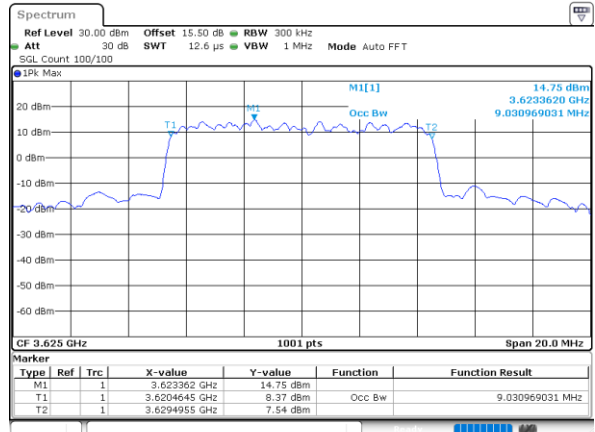

LTE Band 48

Lowest Channel / 5MHz / QPSK

Lowest Channel / 5MHz / 16QAM

Middle Channel / 5MHz / QPSK

Middle Channel / 5MHz / 16QAM

Highest Channel / 5MHz / QPSK

Highest Channel / 5MHz / 16QAM

LTE Band 48

Lowest Channel / 10MHz / QPSK

Date: 30 JUN 2022 19:41:11

Lowest Channel / 10MHz / 16QAM

Date: 30 JUN 2022 19:41:16

Middle Channel / 10MHz / QPSK

Date: 30 JUN 2022 19:42:50

Middle Channel / 10MHz / 16QAM

Date: 30 JUN 2022 19:43:14

Highest Channel / 10MHz / QPSK

Date: 30 JUN 2022 19:44:28

Highest Channel / 10MHz / 16QAM

Date: 30 JUN 2022 19:44:52

LTE Band 48

Lowest Channel / 15MHz / QPSK

Lowest Channel / 15MHz / 16QAM

Middle Channel / 15MHz / QPSK