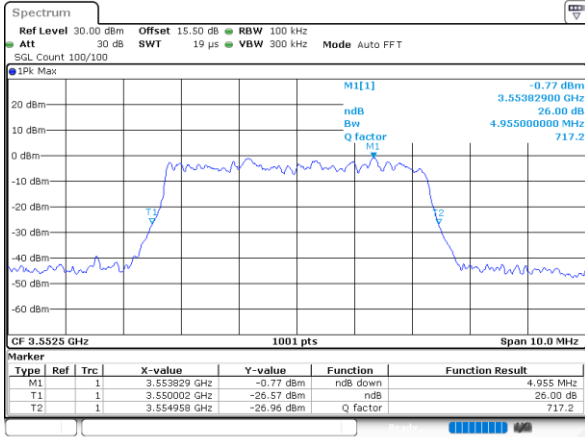

LTE Band 48

Lowest Channel / 5MHz / QPSK

Date: 30 JUN 2022 19:37:05