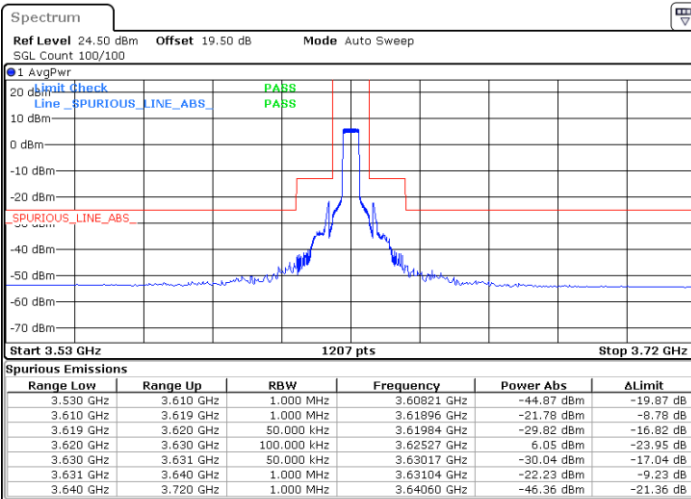

Lowest Channel / 20MHz / 64QAM

Date: 30 JUN 2022 20:08:13

Middle Channel / 15MHz / 64QAM

Date: 30 JUN 2022 20:06:52

Middle Channel / 20MHz / 64QAM

Date: 30 JUN 2022 20:08:53

Highest Channel / 15MHz / 64QAM

Date: 30 JUN 2022 20:07:32

Highest Channel / 20MHz / 64QAM

Date: 30 JUN 2022 20:09:33

Conducted Band Edge

LTE Band 48 / 5MHz

QPSK

Middle Channel / 1RB0

Middle Channel / 1RBmax

Date: 28 JUN.2022 19:03:21

Date: 28 JUN.2022 19:49:08

Middle Channel / Full RB

N/A

Date: 28 JUN.2022 19:26:15

LTE Band 48 / 5MHz

QPSK

Highest Channel / 1RB0

Highest Channel / 1RBmax

Date: 28 JUN.2022 19:05:53

Date: 29 JUN.2022 20:09:25

Highest Channel / Full RB

N/A

Date: 28 JUN.2022 19:28:47

LTE Band 48 / 10MHz

QPSK

Lowest Channel / 1RB0