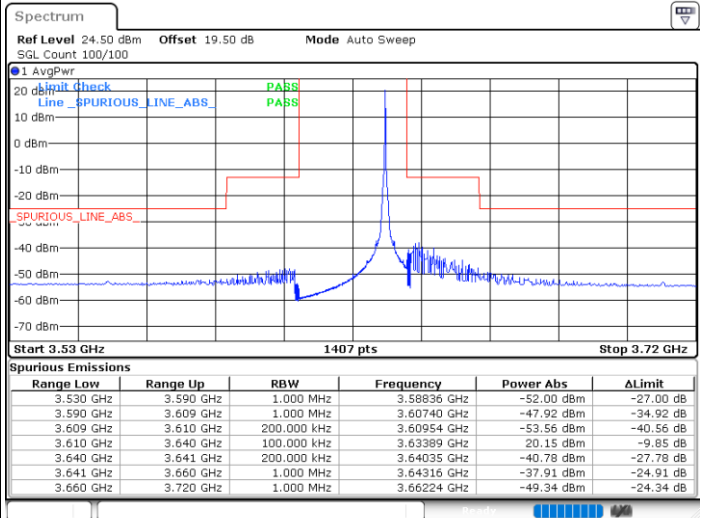

Date: 29 JUN.2022 23:32:03