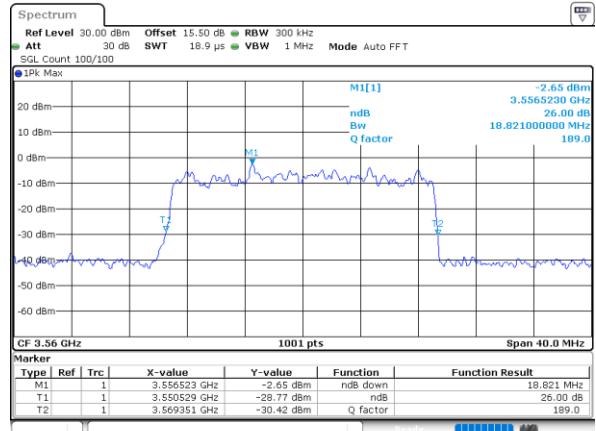

Date: 30 JUN 2022 20:05:46

LTE Band 48

Lowest Channel / 15MHz / 64QAM

Date: 30 JUN 2022 20:06:27

Lowest Channel / 20MHz / 64QAM

Date: 30 JUN 2022 20:08:28

Middle Channel / 15MHz / 64QAM

Date: 30 JUN 2022 20:07:07

Middle Channel / 20MHz / 64QAM

Date: 30 JUN 2022 20:09:08

Highest Channel / 15MHz / 64QAM

Date: 30 JUN 2022 20:07:47

Highest Channel / 20MHz / 64QAM

Date: 30 JUN 2022 20:09:48

Occupied Bandwidth

Mode	LTE Band 48 : 99%OBW(MHz)											
BW	1.4MHz		3MHz		5MHz		10MHz		15MHz		20MHz	
Mod.	QPSK	16QAM	QPSK	16QAM	QPSK	16QAM	QPSK	16QAM	QPSK	16QAM	QPSK	16QAM
Lowest CH	-	-	-	-	4.47	4.49	9.03	9.11	13.43	13.49	17.82	17.82
Middle CH	-	-	-	-	4.50	4.49	9.11	9.03	13.49	13.49	17.90	17.86
Highest CH	-	-	-	-	4.49	4.49	9.11	9.13	13.52	13.43	17.86	17.94
Mode	LTE Band 48 : 99%OBW(MHz)											
BW	1.4MHz		3MHz		5MHz		10MHz		15MHz		20MHz	
Mod.	64QAM		64QAM		64QAM		64QAM		64QAM		64QAM	
Lowest CH	-	-	-	-	4.50	-	9.07	-	13.43	-	17.86	-
Middle CH	-	-	-	-	4.53	-	9.05	-	13.40	-	17.90	-
Highest CH	-	-	-	-	4.50	-	9.03	-	13.40	-	17.82	-