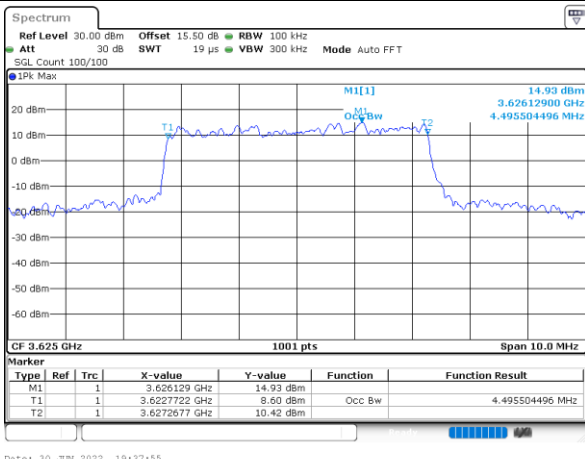

Middle Channel / 20MHz / 64QAM

Date: 30 JUN 2022 20:09:08

Highest Channel / 15MHz / 64QAM

Date: 30 JUN 2022 20:07:47

Highest Channel / 20MHz / 64QAM

Date: 30 JUN 2022 20:09:48

Occupied Bandwidth

Mode	LTE Band 48 : 99%OBW(MHz)											
BW	1.4MHz		3MHz		5MHz		10MHz		15MHz		20MHz	
Mod.	QPSK	16QAM	QPSK	16QAM	QPSK	16QAM	QPSK	16QAM	QPSK	16QAM	QPSK	16QAM
Lowest CH	-	-	-	-	4.47	4.49	9.03	9.11	13.43	13.49	17.82	17.82
Middle CH	-	-	-	-	4.50	4.49	9.11	9.03	13.49	13.49	17.90	17.86
Highest CH	-	-	-	-	4.49	4.49	9.11	9.13	13.52	13.43	17.86	17.94
Mode	LTE Band 48 : 99%OBW(MHz)											
BW	1.4MHz		3MHz		5MHz		10MHz		15MHz		20MHz	
Mod.	64QAM		64QAM		64QAM		64QAM		64QAM		64QAM	
Lowest CH	-	-	-	-	4.50	-	9.07	-	13.43	-	17.86	-
Middle CH	-	-	-	-	4.53	-	9.05	-	13.40	-	17.90	-
Highest CH	-	-	-	-	4.50	-	9.03	-	13.40	-	17.82	-

LTE Band 48

Lowest Channel / 5MHz / QPSK

Lowest Channel / 5MHz / 16QAM

Middle Channel / 5MHz / QPSK

Middle Channel / 5MHz / 16QAM

Highest Channel / 5MHz / QPSK

Highest Channel / 5MHz / 16QAM

LTE Band 48