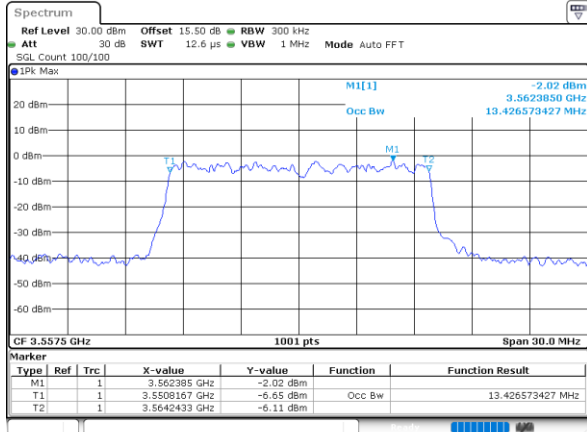

Highest Channel / 10MHz / QPSK

Date: 30 JUN 2022 19:44:28

Highest Channel / 10MHz / 16QAM

Date: 30 JUN 2022 19:44:52

LTE Band 48

Lowest Channel / 15MHz / QPSK

Lowest Channel / 15MHz / 16QAM

Middle Channel / 15MHz / QPSK

Middle Channel / 15MHz / 16QAM

Highest Channel / 15MHz / QPSK

Highest Channel / 15MHz / 16QAM

LTE Band 48

Lowest Channel / 20MHz / QPSK

Date: 30 JUN 2022 19:57:13

Lowest Channel / 20MHz / 16QAM

Date: 30 JUN 2022 19:57:38