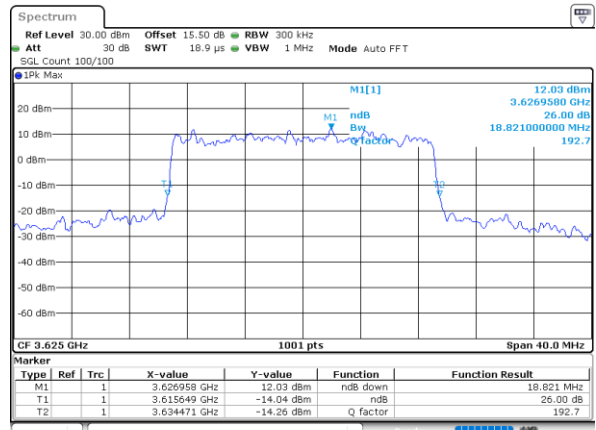

Date: 30 JUN 2022 20:05:46

LTE Band 48

Lowest Channel / 15MHz / 64QAM

Date: 30 JUN 2022 20:06:27

Lowest Channel / 20MHz / 64QAM

Date: 30 JUN 2022 20:08:28

Middle Channel / 15MHz / 64QAM

Date: 30 JUN 2022 20:07:07

Middle Channel / 20MHz / 64QAM

Date: 30 JUN 2022 20:09:08

Highest Channel / 15MHz / 64QAM

Date: 30 JUN 2022 20:07:47

Highest Channel / 20MHz / 64QAM

Date: 30 JUN 2022 20:09:48

Occupied Bandwidth

Mode	LTE Band 48 : 99%OBW(MHz)											
BW	1.4MHz		3MHz		5MHz		10MHz		15MHz		20MHz	
Mod.	QPSK	16QAM	QPSK	16QAM	QPSK	16QAM	QPSK	16QAM	QPSK	16QAM	QPSK	16QAM
Lowest CH	-	-	-	-	4.47	4.49	9.03	9.11	13.43	13.49	17.82	17.82
Middle CH	-	-	-	-	4.50	4.49	9.11	9.03	13.49	13.49	17.90	17.86
Highest CH	-	-	-	-	4.49	4.49	9.11	9.13	13.52	13.43	17.86	17.94
Mode	LTE Band 48 : 99%OBW(MHz)											
BW	1.4MHz		3MHz		5MHz		10MHz		15MHz		20MHz	
Mod.	64QAM		64QAM		64QAM		64QAM		64QAM		64QAM	
Lowest CH	-	-	-	-	4.50	-	9.07	-	13.43	-	17.86	-
Middle CH	-	-	-	-	4.53	-	9.05	-	13.40	-	17.90	-
Highest CH	-	-	-	-	4.50	-	9.03	-	13.40	-	17.82	-