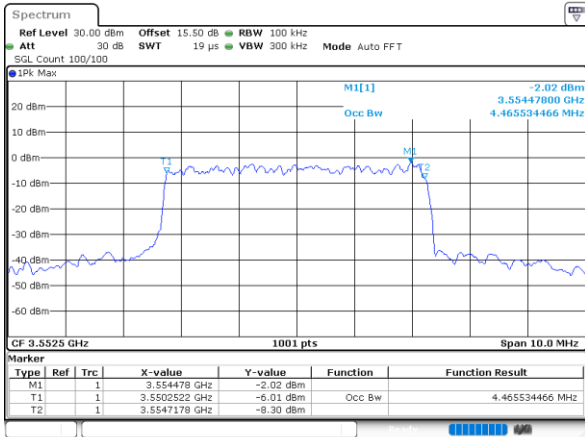

Middle Channel / 20MHz / 64QAM

Date: 30 JUN 2022 20:09:08

Highest Channel / 15MHz / 64QAM

Date: 30 JUN 2022 20:07:47

Highest Channel / 20MHz / 64QAM

Date: 30 JUN 2022 20:09:48

Occupied Bandwidth

Mode	LTE Band 48 : 99%OBW(MHz)											
BW	1.4MHz		3MHz		5MHz		10MHz		15MHz		20MHz	
Mod.	QPSK	16QAM	QPSK	16QAM	QPSK	16QAM	QPSK	16QAM	QPSK	16QAM	QPSK	16QAM
Lowest CH	-	-	-	-	4.47	4.49	9.03	9.11	13.43	13.49	17.82	17.82
Middle CH	-	-	-	-	4.50	4.49	9.11	9.03	13.49	13.49	17.90	17.86
Highest CH	-	-	-	-	4.49	4.49	9.11	9.13	13.52	13.43	17.86	17.94
Mode	LTE Band 48 : 99%OBW(MHz)											
BW	1.4MHz		3MHz		5MHz		10MHz		15MHz		20MHz	
Mod.	64QAM		64QAM		64QAM		64QAM		64QAM		64QAM	
Lowest CH	-	-	-	-	4.50	-	9.07	-	13.43	-	17.86	-
Middle CH	-	-	-	-	4.53	-	9.05	-	13.40	-	17.90	-
Highest CH	-	-	-	-	4.50	-	9.03	-	13.40	-	17.82	-

LTE Band 48

Lowest Channel / 5MHz / QPSK

Lowest Channel / 5MHz / 16QAM

Middle Channel / 5MHz / QPSK

Middle Channel / 5MHz / 16QAM

Highest Channel / 5MHz / QPSK

Highest Channel / 5MHz / 16QAM

LTE Band 48