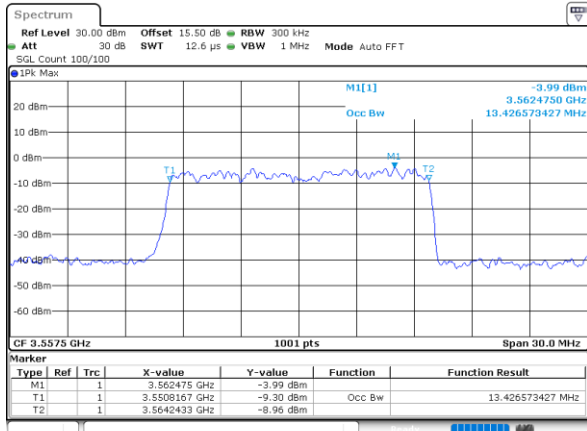

Date: 30 JUN 2022 20:04:51

Highest Channel / 5MHz / 64QAM

Date: 30 JUN 2022 20:03:30

Highest Channel / 10MHz / 64QAM

Date: 30 JUN 2022 20:05:31

LTE Band 48

Lowest Channel / 15MHz / 64QAM

Date: 30 JUN 2022 20:06:12

Lowest Channel / 20MHz / 64QAM

Date: 30 JUN 2022 20:08:13

Middle Channel / 15MHz / 64QAM

Date: 30 JUN 2022 20:06:52

Middle Channel / 20MHz / 64QAM

Date: 30 JUN 2022 20:08:53

Highest Channel / 15MHz / 64QAM

Date: 30 JUN 2022 20:07:32

Highest Channel / 20MHz / 64QAM

Date: 30 JUN 2022 20:09:33

Conducted Band Edge

LTE Band 48 / 5MHz

QPSK

Middle Channel / 1RB0

Middle Channel / 1RBmax

Date: 28 JUN.2022 19:03:21