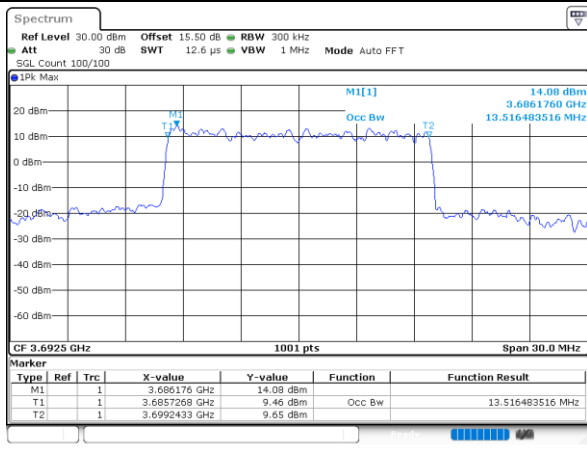

Highest Channel / 10MHz / QPSK

Date: 30 JUN 2022 19:44:28

Highest Channel / 10MHz / 16QAM

Date: 30 JUN 2022 19:44:52

LTE Band 48

Lowest Channel / 15MHz / QPSK

Lowest Channel / 15MHz / 16QAM

Middle Channel / 15MHz / QPSK

Middle Channel / 15MHz / 16QAM

Highest Channel / 15MHz / QPSK

Highest Channel / 15MHz / 16QAM

LTE Band 48

Lowest Channel / 20MHz / QPSK

Date: 30 JUN 2022 19:57:13

Lowest Channel / 20MHz / 16QAM

Date: 30 JUN 2022 19:57:38