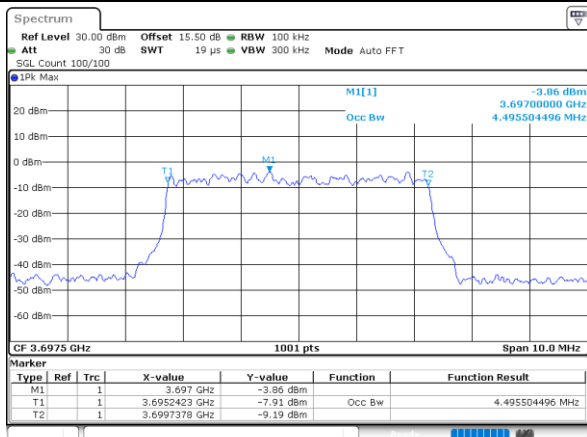

LTE Band 48

Lowest Channel / 5MHz / 64QAM

Date: 30 JUN 2022 20:02:10

Lowest Channel / 10MHz / 64QAM

Date: 30 JUN 2022 20:04:11

Middle Channel / 5MHz / 64QAM

Date: 30 JUN 2022 20:02:50

Middle Channel / 10MHz / 64QAM

Date: 30 JUN 2022 20:04:51

Highest Channel / 5MHz / 64QAM

Date: 30 JUN 2022 20:03:30

Highest Channel / 10MHz / 64QAM

Date: 30 JUN 2022 20:05:31

LTE Band 48

Lowest Channel / 15MHz / 64QAM

Date: 30 JUN 2022 20:06:12