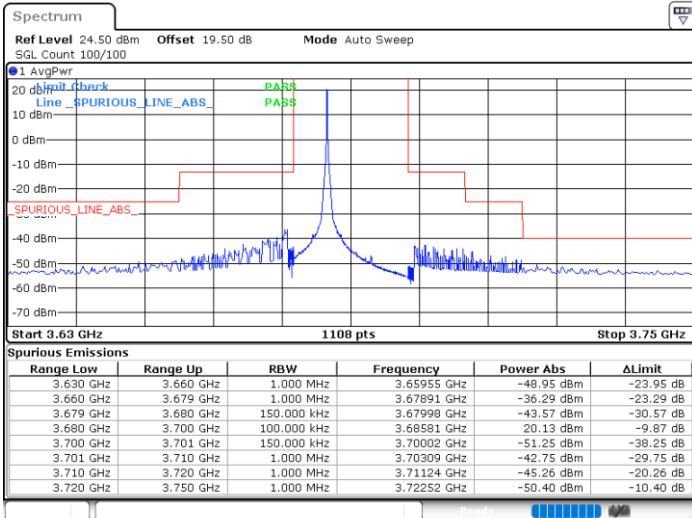

Date: 29 JUN.2022 22:02:45

LTE Band 48 / 15MHz

QPSK

Middle Channel / 1RB0

Middle Channel / 1RBmax

Date: 29 JUN.2022 21:45:41

Date: 29 JUN.2022 22:44:55

Middle Channel / Full RB

N/A

Date: 29 JUN.2022 22:13:48

LTE Band 48 / 15MHz

QPSK

Highest Channel / 1RB0

Highest Channel / 1RBmax

Date: 29 JUN.2022 21:47:54

Date: 29 JUN.2022 22:46:49

Highest Channel / Full RB

N/A

Date: 29 JUN.2022 22:16:01

LTE Band 48 / 20MHz

QPSK

Lowest Channel / 1RB0

Lowest Channel / 1RBmax

Date: 29 JUN.2022 23:13:13