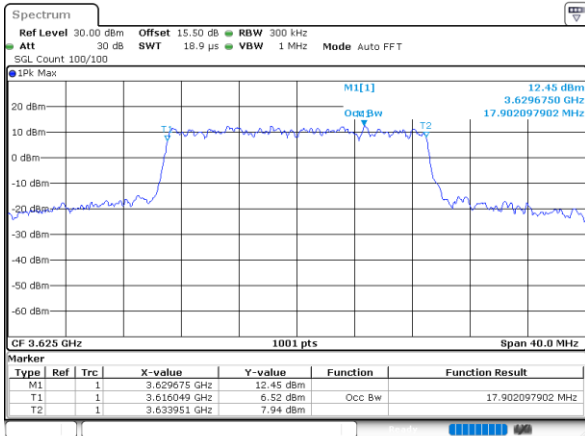

Middle Channel / 20MHz / QPSK

Date: 30 JUN 2022 19:58:53