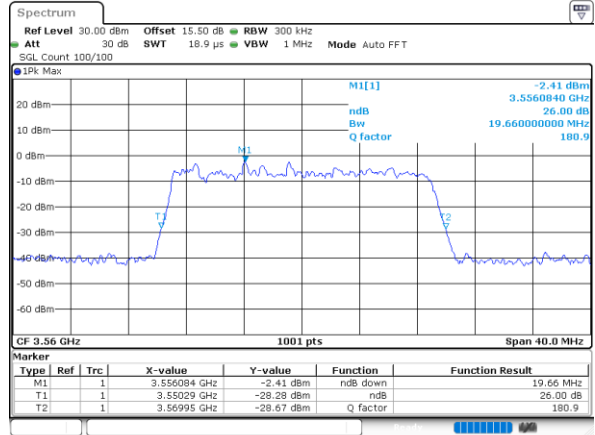

Lowest Channel / 20MHz / 16QAM

Date: 30 JUN 2022 19:58:29