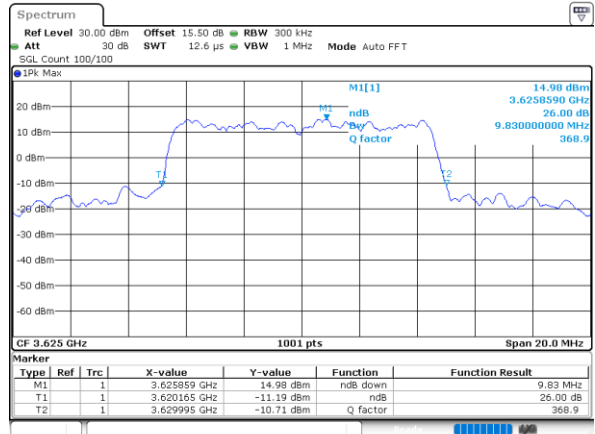

Date: 30 JUN 2022 19:39:07

Highest Channel / 5MHz / QPSK

Date: 30 JUN 2022 19:40:21

Highest Channel / 5MHz / 16QAM

Date: 30 JUN 2022 19:40:46

LTE Band 48

Lowest Channel / 10MHz / QPSK

Date: 30 JUN 2022 19:42:01

Lowest Channel / 10MHz / 16QAM

Date: 30 JUN 2022 19:42:26

Middle Channel / 10MHz / QPSK

Date: 30 JUN 2022 19:43:39

Middle Channel / 10MHz / 16QAM

Date: 30 JUN 2022 19:44:03

Highest Channel / 10MHz / QPSK

Date: 30 JUN 2022 19:45:17

Highest Channel / 10MHz / 16QAM

Date: 30 JUN 2022 19:45:42

LTE Band 48

Lowest Channel / 15MHz / QPSK

Date: 30 JUN 2022 19:46:57

Lowest Channel / 15MHz / 16QAM

Date: 30 JUN 2022 19:47:22

Middle Channel / 15MHz / QPSK