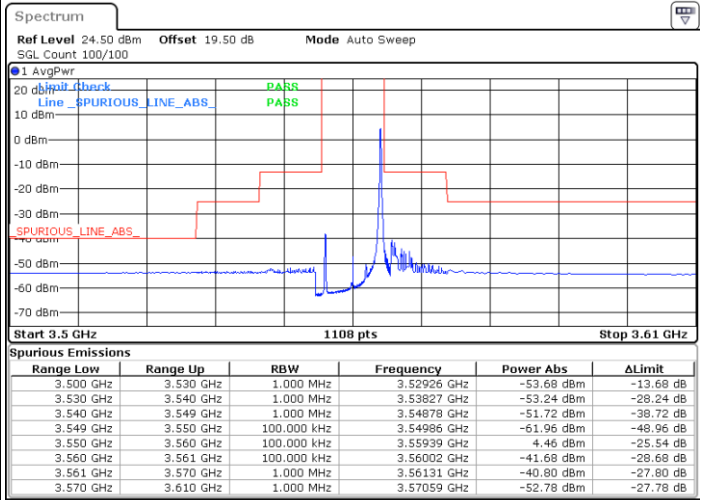

Date: 28 JUN.2022 19:49:08

Middle Channel / Full RB

N/A

Date: 28 JUN.2022 19:26:15

LTE Band 48 / 5MHz

QPSK

Highest Channel / 1RB0

Highest Channel / 1RBmax

Date: 28 JUN.2022 19:05:53

Date: 29 JUN.2022 20:09:25

Highest Channel / Full RB

N/A

Date: 28 JUN.2022 19:28:47

LTE Band 48 / 10MHz

QPSK

Lowest Channel / 1RB0

Lowest Channel / 1RBmax

Date: 29 JUN.2022 20:39:11

Date: 29 JUN.2022 21:19:05

Lowest Channel / Full RB

N/A

Date: 29 JUN.2022 20:59:07

LTE Band 48 / 10MHz

QPSK