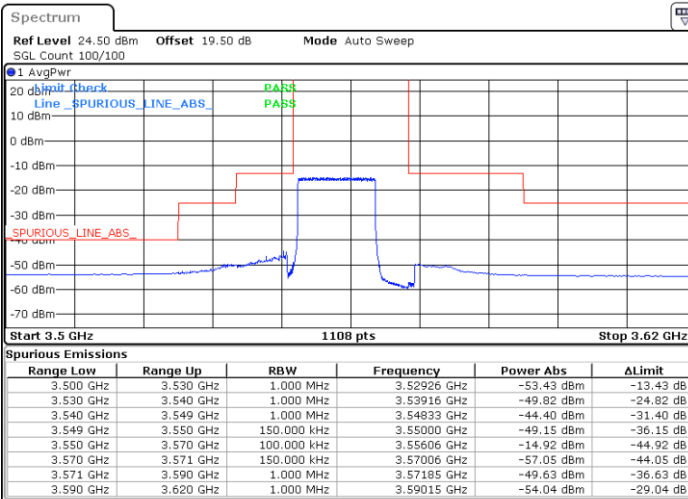

QPSK

Highest Channel / 1RB0

Highest Channel / 1RBmax

Date: 29 JUN.2022 20:52:27

Date: 29 JUN.2022 21:32:23

Highest Channel / Full RB

N/A

Date: 29 JUN.2022 21:12:25

LTE Band 48 / 15MHz

QPSK

Lowest Channel / 1RB0

Lowest Channel / 1RBmax

Date: 29 JUN.2022 21:34:37

Date: 29 JUN.2022 22:22:39

Lowest Channel / Full RB

N/A

Date: 29 JUN.2022 22:02:45

LTE Band 48 / 15MHz

QPSK

Middle Channel / 1RB0

Middle Channel / 1RBmax

Date: 29 JUN.2022 21:45:41

Date: 29 JUN.2022 22:44:55

Middle Channel / Full RB