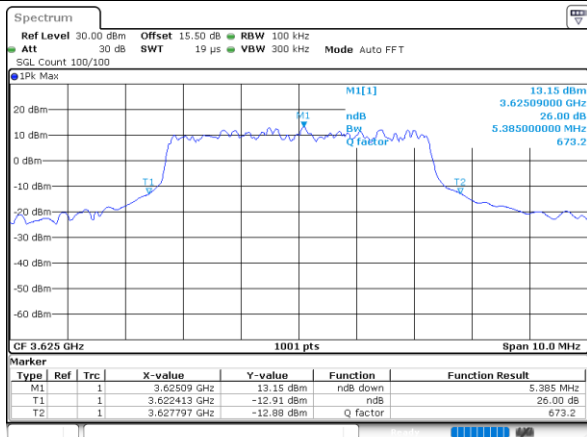

Middle Channel / 5MHz / 64QAM

Date: 30 JUN 2022 20:03:06