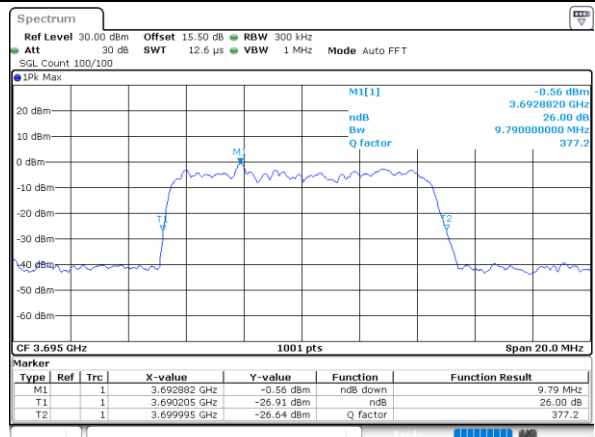

Date: 30 JUN 2022 20:04:26

Middle Channel / 5MHz / 64QAM

Date: 30 JUN 2022 20:03:06

Middle Channel / 10MHz / 64QAM

Date: 30 JUN 2022 20:05:06

Highest Channel / 5MHz / 64QAM

Date: 30 JUN 2022 20:03:45

Highest Channel / 10MHz / 64QAM