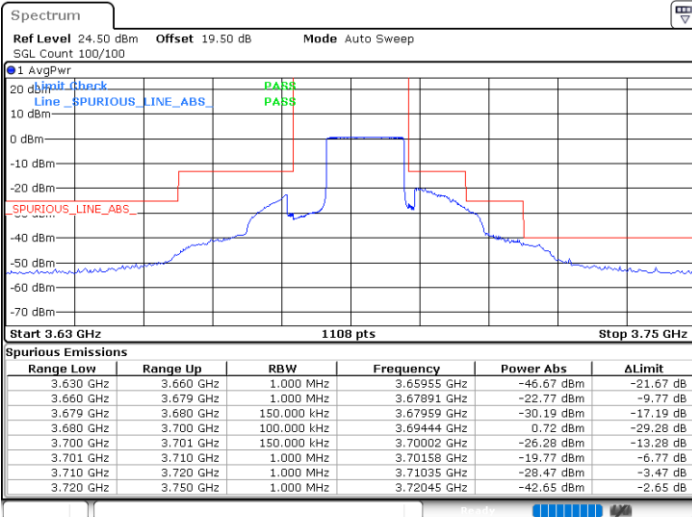

Date: 29 JUN.2022 22:02:45

LTE Band 48 / 15MHz

QPSK

Middle Channel / 1RB0

Middle Channel / 1RBmax

Date: 29 JUN.2022 21:45:41

Date: 29 JUN.2022 22:44:55

Middle Channel / Full RB

N/A

Date: 29 JUN.2022 22:13:48

LTE Band 48 / 15MHz

QPSK

Highest Channel / 1RB0

Highest Channel / 1RBmax

Date: 29 JUN.2022 21:47:54

Date: 29 JUN.2022 22:46:49

Highest Channel / Full RB

N/A

Date: 29 JUN.2022 22:16:01

LTE Band 48 / 20MHz

QPSK

Lowest Channel / 1RB0

Lowest Channel / 1RBmax

Date: 29 JUN.2022 23:13:13