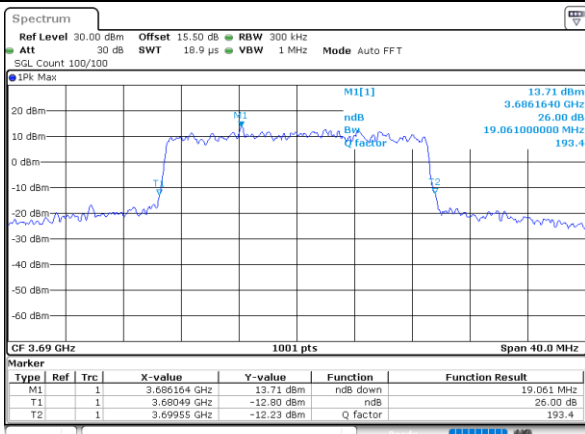

Lowest Channel / 20MHz / QPSK

Date: 30 JUN 2022 19:58:03

Lowest Channel / 20MHz / 16QAM

Date: 30 JUN 2022 19:58:29

Middle Channel / 20MHz / QPSK

Date: 30 JUN 2022 19:59:42

Middle Channel / 20MHz / 16QAM

Date: 30 JUN 2022 20:00:06

Highest Channel / 20MHz / QPSK

Date: 30 JUN 2022 20:01:20

Highest Channel / 20MHz / 16QAM

Date: 30 JUN 2022 20:01:45

LTE Band 48

Lowest Channel / 5MHz / 64QAM

Date: 30 JUN 2022 20:02:26

Lowest Channel / 10MHz / 64QAM