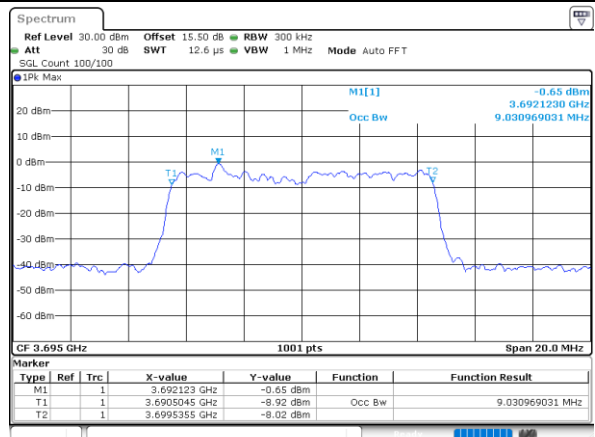

LTE Band 48

Lowest Channel / 5MHz / 64QAM

Date: 30 JUN 2022 20:02:10

Lowest Channel / 10MHz / 64QAM

Date: 30 JUN 2022 20:04:11

Middle Channel / 5MHz / 64QAM

Date: 30 JUN 2022 20:02:50

Middle Channel / 10MHz / 64QAM

Date: 30 JUN 2022 20:04:51

Highest Channel / 5MHz / 64QAM

Date: 30 JUN 2022 20:03:30

Highest Channel / 10MHz / 64QAM

Date: 30 JUN 2022 20:05:31

LTE Band 48

Lowest Channel / 15MHz / 64QAM

Date: 30 JUN 2022 20:06:12