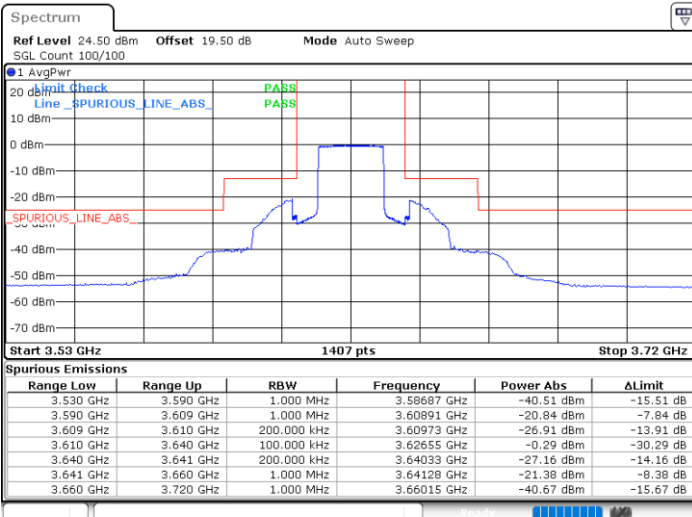

Middle Channel / Full RB

N/A

Date: 29 JUN.2022 22:58:09