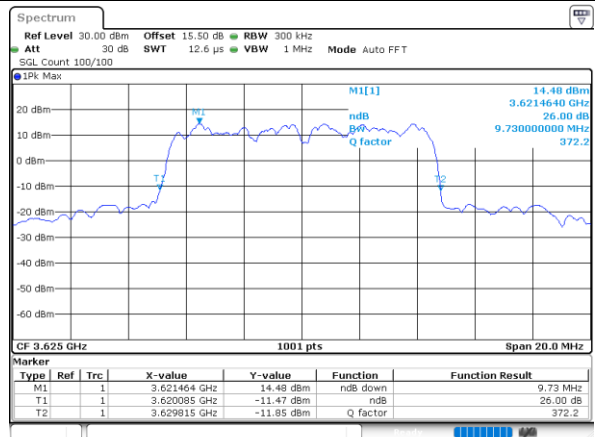

Middle Channel / 10MHz / 64QAM

Date: 30 JUN 2022 20:05:06