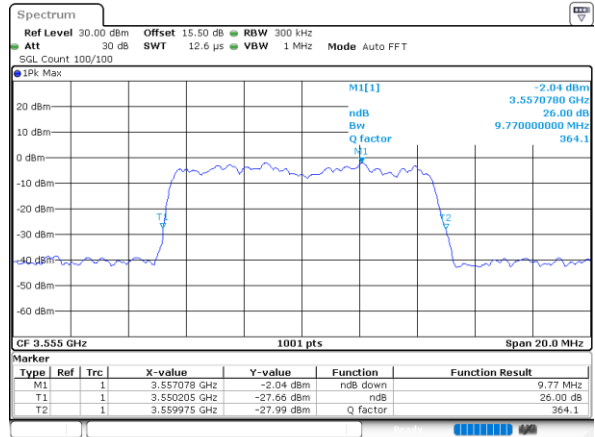

Highest Channel / 20MHz / QPSK

Date: 30 JUN 2022 20:01:20

Highest Channel / 20MHz / 16QAM

Date: 30 JUN 2022 20:01:45

LTE Band 48

Lowest Channel / 5MHz / 64QAM

Date: 30 JUN 2022 20:02:26

Lowest Channel / 10MHz / 64QAM