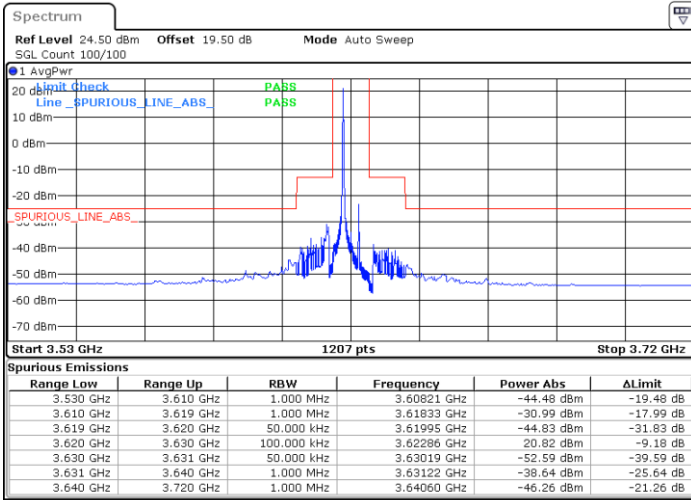

Lowest Channel / 20MHz / 64QAM

Date: 30 JUN 2022 20:08:13

Middle Channel / 15MHz / 64QAM

Date: 30 JUN 2022 20:06:52

Middle Channel / 20MHz / 64QAM

Date: 30 JUN 2022 20:08:53

Highest Channel / 15MHz / 64QAM

Date: 30 JUN 2022 20:07:32

Highest Channel / 20MHz / 64QAM

Date: 30 JUN 2022 20:09:33

Conducted Band Edge

LTE Band 48 / 5MHz

QPSK

Middle Channel / 1RB0

Middle Channel / 1RBmax

Date: 28 JUN.2022 19:03:21

Date: 28 JUN.2022 19:49:08

Middle Channel / Full RB

N/A

Date: 28 JUN.2022 19:26:15

LTE Band 48 / 5MHz

QPSK

Highest Channel / 1RB0

Highest Channel / 1RBmax

Date: 28 JUN.2022 19:05:53

Date: 29 JUN.2022 20:09:25

Highest Channel / Full RB

N/A

Date: 28 JUN.2022 19:28:47

LTE Band 48 / 10MHz

QPSK

Lowest Channel / 1RB0