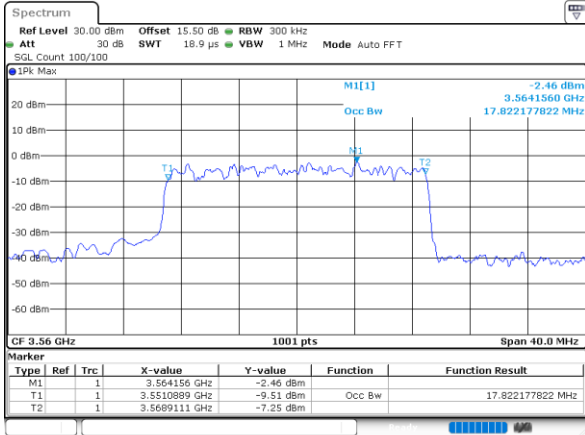

Highest Channel / 10MHz / QPSK

Date: 30 JUN 2022 19:44:28

Highest Channel / 10MHz / 16QAM

Date: 30 JUN 2022 19:44:52

LTE Band 48

Lowest Channel / 15MHz / QPSK

Lowest Channel / 15MHz / 16QAM

Middle Channel / 15MHz / QPSK

Middle Channel / 15MHz / 16QAM

Highest Channel / 15MHz / QPSK

Highest Channel / 15MHz / 16QAM

LTE Band 48

Lowest Channel / 20MHz / QPSK

Date: 30 JUN 2022 19:57:13

Lowest Channel / 20MHz / 16QAM

Date: 30 JUN 2022 19:57:38