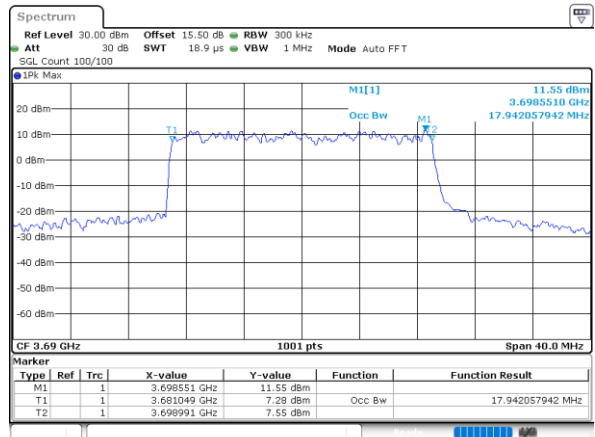

Highest Channel / 20MHz / 16QAM

Date: 30 JUN 2022 20:00:55