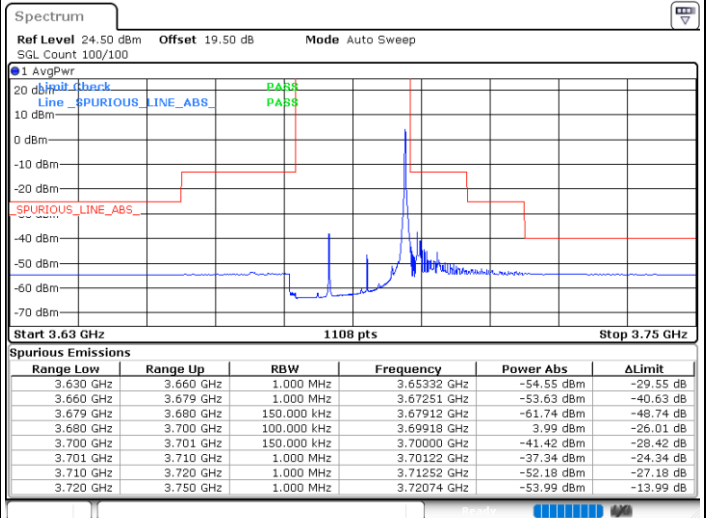

Date: 29 JUN.2022 22:02:45

LTE Band 48 / 15MHz

QPSK

Middle Channel / 1RB0

Middle Channel / 1RBmax

Date: 29 JUN.2022 21:45:41

Date: 29 JUN.2022 22:44:55

Middle Channel / Full RB

N/A

Date: 29 JUN.2022 22:13:48

LTE Band 48 / 15MHz

QPSK

Highest Channel / 1RB0

Highest Channel / 1RBmax

Date: 29 JUN.2022 21:47:54

Date: 29 JUN.2022 22:46:49

Highest Channel / Full RB

N/A

Date: 29 JUN.2022 22:16:01

LTE Band 48 / 20MHz

QPSK

Lowest Channel / 1RB0

Lowest Channel / 1RBmax

Date: 29 JUN.2022 23:13:13