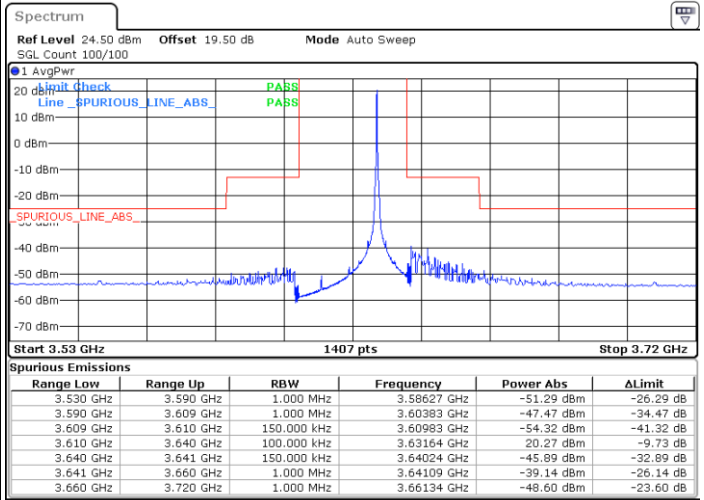

LTE Band 48 / 15MHz

QPSK

Lowest Channel / 1RB0

Lowest Channel / 1RBmax

Date: 29 JUN.2022 21:34:37

Date: 29 JUN.2022 22:22:39

Lowest Channel / Full RB

N/A

Date: 29 JUN.2022 22:02:45

LTE Band 48 / 15MHz

QPSK

Middle Channel / 1RB0

Middle Channel / 1RBmax

Date: 29 JUN.2022 21:45:41

Date: 29 JUN.2022 22:44:55

Middle Channel / Full RB

N/A

Date: 29 JUN.2022 22:13:48

LTE Band 48 / 15MHz

QPSK

Highest Channel / 1RB0

Highest Channel / 1RBmax

Date: 29 JUN.2022 21:47:54

Date: 29 JUN.2022 22:46:49

Highest Channel / Full RB

N/A

Date: 29 JUN.2022 22:16:01

LTE Band 48 / 20MHz

QPSK

Lowest Channel / 1RB0

Lowest Channel / 1RBmax

Date: 29 JUN.2022 23:13:13