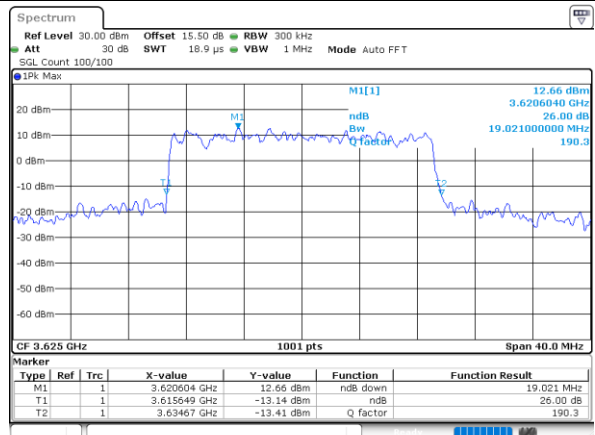

Middle Channel / 20MHz / 16QAM

Date: 30 JUN 2022 20:00:06