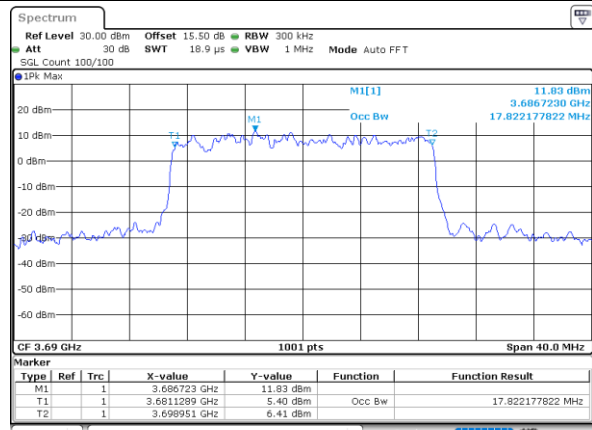

Date: 30 JUN 2022 20:04:51

Highest Channel / 5MHz / 64QAM

Date: 30 JUN 2022 20:03:30

Highest Channel / 10MHz / 64QAM

Date: 30 JUN 2022 20:05:31

LTE Band 48

Lowest Channel / 15MHz / 64QAM

Date: 30 JUN 2022 20:06:12

Lowest Channel / 20MHz / 64QAM

Date: 30 JUN 2022 20:08:13

Middle Channel / 15MHz / 64QAM

Date: 30 JUN 2022 20:06:52

Middle Channel / 20MHz / 64QAM

Date: 30 JUN 2022 20:08:53

Highest Channel / 15MHz / 64QAM

Date: 30 JUN 2022 20:07:32

Highest Channel / 20MHz / 64QAM

Date: 30 JUN 2022 20:09:33

Conducted Band Edge

LTE Band 48 / 5MHz

QPSK

Middle Channel / 1RB0

Middle Channel / 1RBmax

Date: 28 JUN.2022 19:03:21