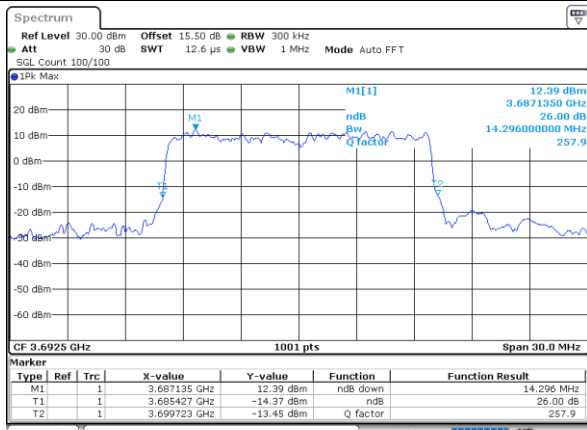

Date: 30 JUN 2022 20:05:46

LTE Band 48

Lowest Channel / 15MHz / 64QAM

Date: 30 JUN 2022 20:06:27

Lowest Channel / 20MHz / 64QAM

Date: 30 JUN 2022 20:08:28

Middle Channel / 15MHz / 64QAM

Date: 30 JUN 2022 20:07:07

Middle Channel / 20MHz / 64QAM

Date: 30 JUN 2022 20:09:08

Highest Channel / 15MHz / 64QAM

Date: 30 JUN 2022 20:07:47

Highest Channel / 20MHz / 64QAM

Date: 30 JUN 2022 20:09:48

Occupied Bandwidth

Mode	LTE Band 48 : 99%OBW(MHz)											
BW	1.4MHz		3MHz		5MHz		10MHz		15MHz		20MHz	
Mod.	QPSK	16QAM	QPSK	16QAM	QPSK	16QAM	QPSK	16QAM	QPSK	16QAM	QPSK	16QAM
Lowest CH	-	-	-	-	4.47	4.49	9.03	9.11	13.43	13.49	17.82	17.82
Middle CH	-	-	-	-	4.50	4.49	9.11	9.03	13.49	13.49	17.90	17.86
Highest CH	-	-	-	-	4.49	4.49	9.11	9.13	13.52	13.43	17.86	17.94
Mode	LTE Band 48 : 99%OBW(MHz)											
BW	1.4MHz		3MHz		5MHz		10MHz		15MHz		20MHz	
Mod.	64QAM		64QAM		64QAM		64QAM		64QAM		64QAM	
Lowest CH	-	-	-	-	4.50	-	9.07	-	13.43	-	17.86	-
Middle CH	-	-	-	-	4.53	-	9.05	-	13.40	-	17.90	-
Highest CH	-	-	-	-	4.50	-	9.03	-	13.40	-	17.82	-