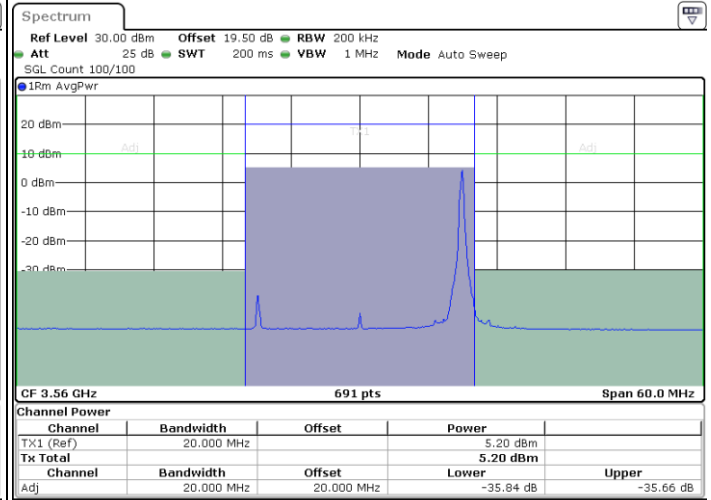

LTE Band 48 / 20MHz

64QAM

Lowest Channel / 1RB0

Lowest Channel / 1RBmax

Date: 30 JUN.2022 21:42:47

Date: 30 JUN.2022 21:48:49

Lowest Channel / Full RB

N/A