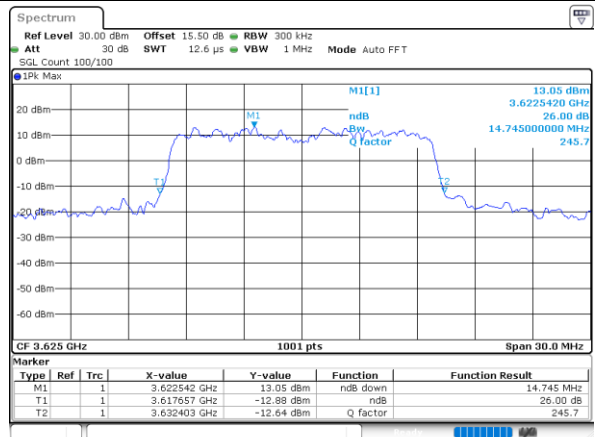

Highest Channel / 10MHz / 16QAM

Date: 30 JUN 2022 19:45:42

LTE Band 48

Lowest Channel / 15MHz / QPSK

Date: 30 JUN 2022 19:46:57

Lowest Channel / 15MHz / 16QAM

Date: 30 JUN 2022 19:47:22

Middle Channel / 15MHz / QPSK

Date: 30 JUN 2022 19:48:35

Middle Channel / 15MHz / 16QAM

Date: 30 JUN 2022 19:48:59

Highest Channel / 15MHz / QPSK

Date: 30 JUN 2022 19:56:23

Highest Channel / 15MHz / 16QAM

Date: 30 JUN 2022 19:56:48

LTE Band 48