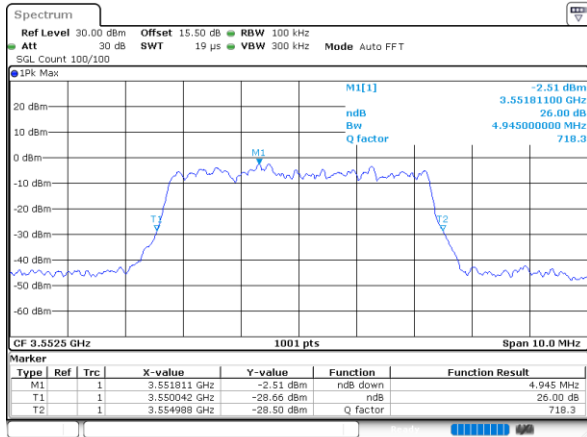

Highest Channel / 20MHz / QPSK

Date: 30 JUN 2022 20:01:20

Highest Channel / 20MHz / 16QAM

Date: 30 JUN 2022 20:01:45

LTE Band 48

Lowest Channel / 5MHz / 64QAM

Date: 30 JUN 2022 20:02:26

Lowest Channel / 10MHz / 64QAM