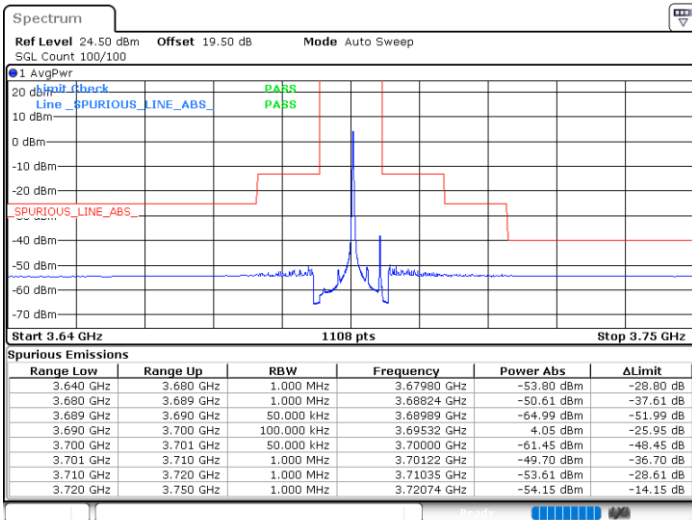

Highest Channel / 20MHz / 64QAM

Date: 30 JUN 2022 20:09:33

Conducted Band Edge

LTE Band 48 / 5MHz

QPSK

Middle Channel / 1RB0

Middle Channel / 1RBmax

Date: 28 JUN.2022 19:03:21

Date: 28 JUN.2022 19:49:08

Middle Channel / Full RB

N/A

Date: 28 JUN.2022 19:26:15

LTE Band 48 / 5MHz

QPSK

Highest Channel / 1RB0

Highest Channel / 1RBmax

Date: 28 JUN.2022 19:05:53

Date: 29 JUN.2022 20:09:25

Highest Channel / Full RB

N/A

Date: 28 JUN.2022 19:28:47

LTE Band 48 / 10MHz

QPSK

Lowest Channel / 1RB0

Lowest Channel / 1RBmax

Date: 29 JUN.2022 20:39:11

Date: 29 JUN.2022 21:19:05

Lowest Channel / Full RB

N/A

Date: 29 JUN.2022 20:59:07

LTE Band 48 / 10MHz

QPSK