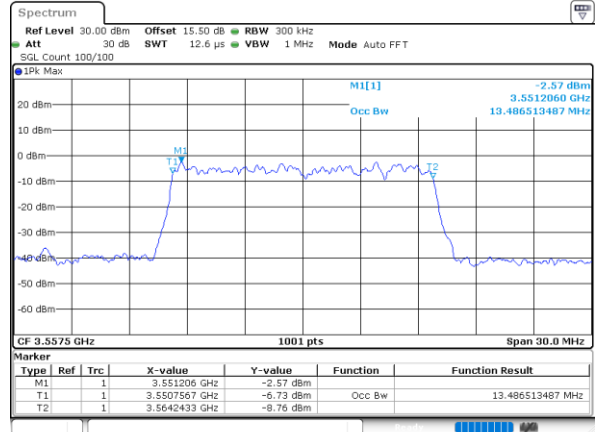

Highest Channel / 10MHz / QPSK

Date: 30 JUN 2022 19:44:28

Highest Channel / 10MHz / 16QAM

Date: 30 JUN 2022 19:44:52

LTE Band 48

Lowest Channel / 15MHz / QPSK

Lowest Channel / 15MHz / 16QAM

Middle Channel / 15MHz / QPSK

Middle Channel / 15MHz / 16QAM

Highest Channel / 15MHz / QPSK

Highest Channel / 15MHz / 16QAM

LTE Band 48

Lowest Channel / 20MHz / QPSK

Date: 30 JUN 2022 19:57:13

Lowest Channel / 20MHz / 16QAM

Date: 30 JUN 2022 19:57:38