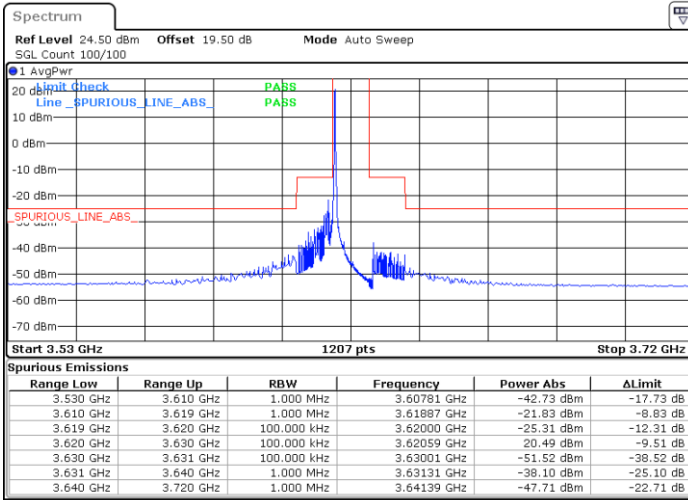

Date: 28 JUN.2022 19:05:53

Date: 29 JUN.2022 20:09:25

Highest Channel / Full RB

N/A

Date: 28 JUN.2022 19:28:47

LTE Band 48 / 10MHz

QPSK

Lowest Channel / 1RB0

Lowest Channel / 1RBmax

Date: 29 JUN.2022 20:39:11

Date: 29 JUN.2022 21:19:05

Lowest Channel / Full RB

N/A

Date: 29 JUN.2022 20:59:07

LTE Band 48 / 10MHz

QPSK

MiddleChannel / 1RB0

Middle Channel / 1RBmax

Date: 29 JUN.2022 20:41:24

Date: 29 JUN.2022 21:21:19

Middle Channel / Full RB

N/A

Date: 30 JUN.2022 19:00:49

LTE Band 48 / 10MHz

QPSK

Highest Channel / 1RB0

Highest Channel / 1RBmax

Date: 29 JUN.2022 20:52:27

Date: 29 JUN.2022 21:32:23

Highest Channel / Full RB

N/A

Date: 29 JUN.2022 21:12:25