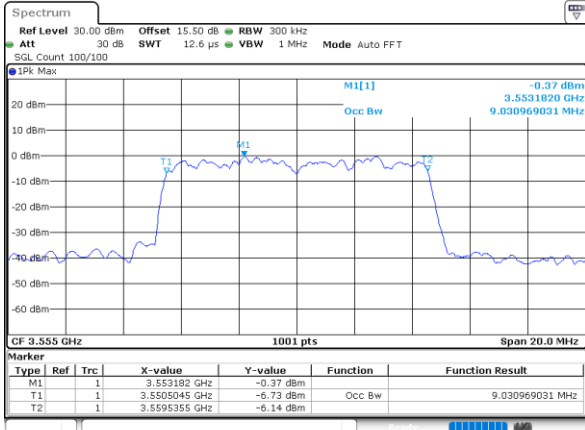

LTE Band 48

Lowest Channel / 10MHz / QPSK

Date: 30 JUN 2022 19:41:11