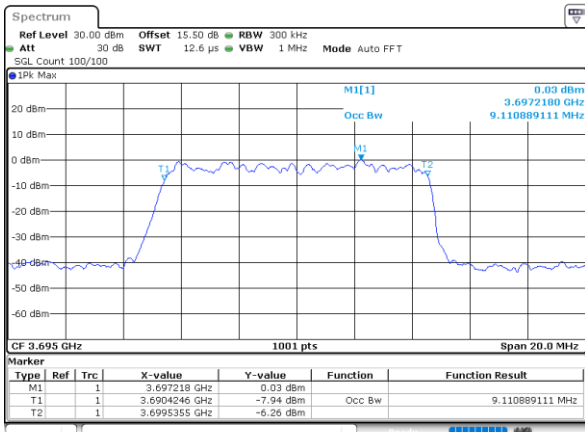

LTE Band 48

Lowest Channel / 5MHz / QPSK

Lowest Channel / 5MHz / 16QAM

Middle Channel / 5MHz / QPSK

Middle Channel / 5MHz / 16QAM

Highest Channel / 5MHz / QPSK

Highest Channel / 5MHz / 16QAM

LTE Band 48

Lowest Channel / 10MHz / QPSK

Date: 30 JUN 2022 19:41:11

Lowest Channel / 10MHz / 16QAM

Date: 30 JUN 2022 19:41:16

Middle Channel / 10MHz / QPSK

Date: 30 JUN 2022 19:42:50

Middle Channel / 10MHz / 16QAM

Date: 30 JUN 2022 19:43:14

Highest Channel / 10MHz / QPSK

Date: 30 JUN 2022 19:44:28

Highest Channel / 10MHz / 16QAM

Date: 30 JUN 2022 19:44:52

LTE Band 48

Lowest Channel / 15MHz / QPSK

Lowest Channel / 15MHz / 16QAM

Middle Channel / 15MHz / QPSK