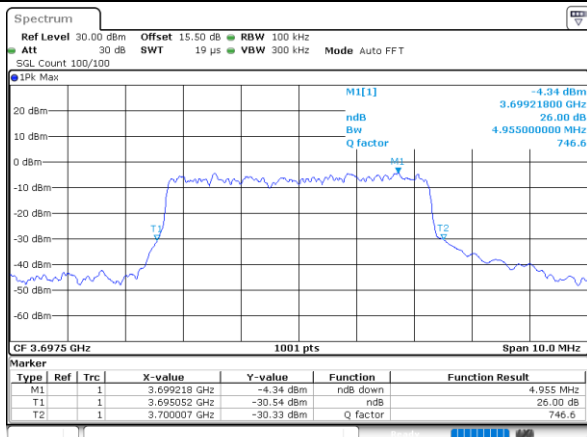

Date: 30 JUN 2022 20:04:26

Middle Channel / 5MHz / 64QAM

Date: 30 JUN 2022 20:03:06

Middle Channel / 10MHz / 64QAM

Date: 30 JUN 2022 20:05:06

Highest Channel / 5MHz / 64QAM

Date: 30 JUN 2022 20:03:45

Highest Channel / 10MHz / 64QAM

Date: 30 JUN 2022 20:05:46

LTE Band 48

Lowest Channel / 15MHz / 64QAM

Date: 30 JUN 2022 20:06:27

Lowest Channel / 20MHz / 64QAM

Date: 30 JUN 2022 20:08:28

Middle Channel / 15MHz / 64QAM

Date: 30 JUN 2022 20:07:07