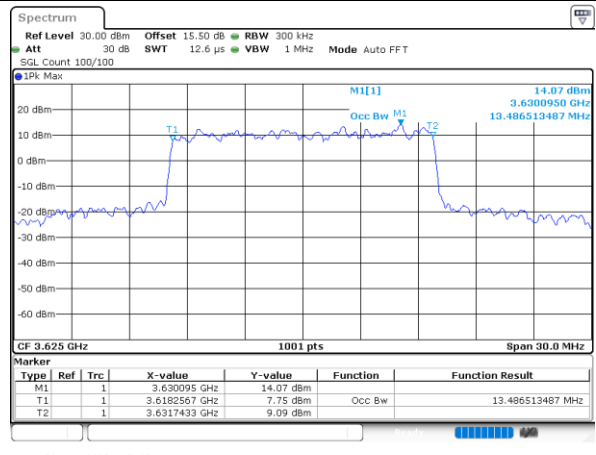

Highest Channel / 10MHz / QPSK

Date: 30 JUN 2022 19:44:28

Highest Channel / 10MHz / 16QAM

Date: 30 JUN 2022 19:44:52

LTE Band 48

Lowest Channel / 15MHz / QPSK

Lowest Channel / 15MHz / 16QAM

Middle Channel / 15MHz / QPSK

Middle Channel / 15MHz / 16QAM

Highest Channel / 15MHz / QPSK

Highest Channel / 15MHz / 16QAM

LTE Band 48

Lowest Channel / 20MHz / QPSK

Date: 30 JUN 2022 19:57:13

Lowest Channel / 20MHz / 16QAM

Date: 30 JUN 2022 19:57:38