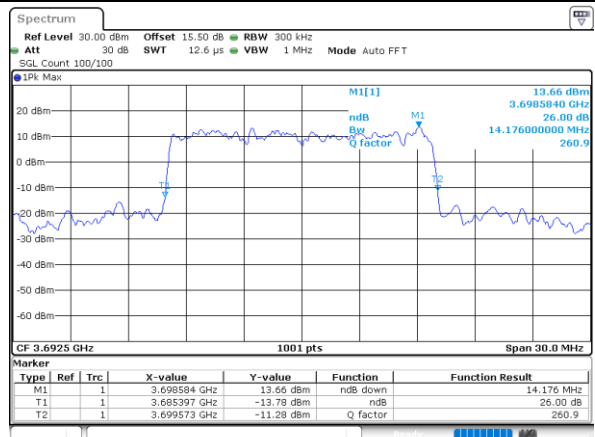

Date: 30 JUN 2022 19:48:35

Middle Channel / 15MHz / 16QAM

Date: 30 JUN 2022 19:48:59

Highest Channel / 15MHz / QPSK

Date: 30 JUN 2022 19:56:23

Highest Channel / 15MHz / 16QAM

Date: 30 JUN 2022 19:56:48

LTE Band 48