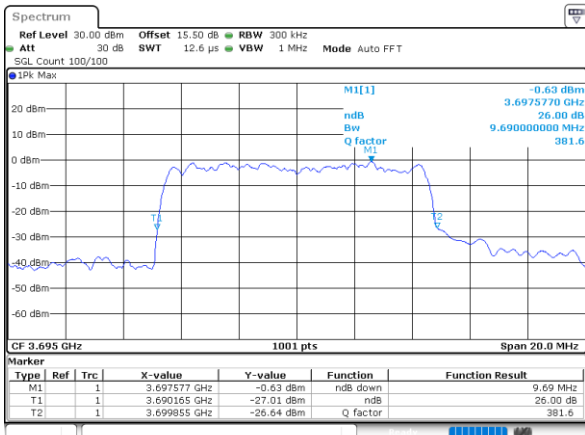

Highest Channel / 10MHz / QPSK

Date: 30 JUN 2022 19:45:17