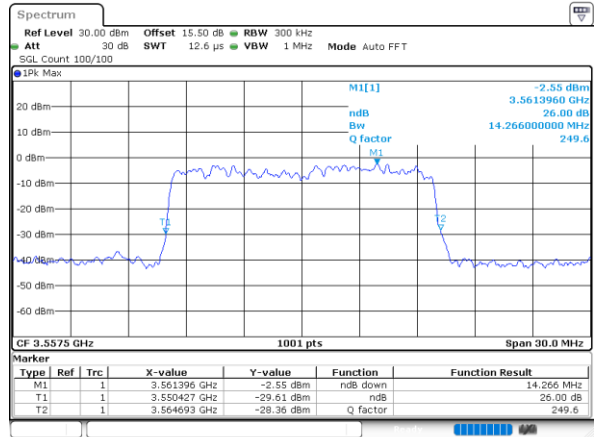

Highest Channel / 10MHz / 16QAM

Date: 30 JUN 2022 19:45:42

LTE Band 48

Lowest Channel / 15MHz / QPSK

Date: 30 JUN 2022 19:46:57

Lowest Channel / 15MHz / 16QAM

Date: 30 JUN 2022 19:47:22

Middle Channel / 15MHz / QPSK

Date: 30 JUN 2022 19:48:35

Middle Channel / 15MHz / 16QAM

Date: 30 JUN 2022 19:48:59

Highest Channel / 15MHz / QPSK

Date: 30 JUN 2022 19:56:23

Highest Channel / 15MHz / 16QAM

Date: 30 JUN 2022 19:56:48

LTE Band 48