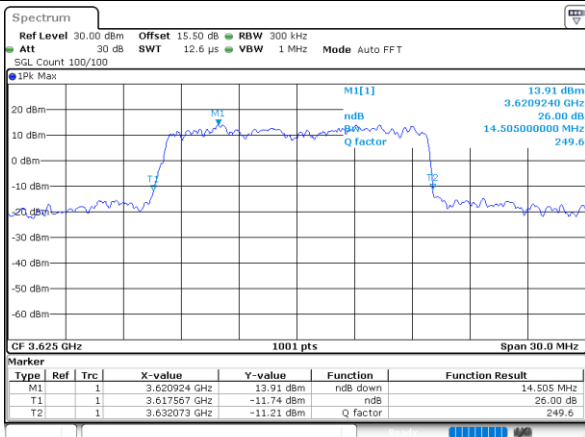

Highest Channel / 10MHz / 16QAM

Date: 30 JUN 2022 19:45:42

LTE Band 48

Lowest Channel / 15MHz / QPSK

Date: 30 JUN 2022 19:46:57

Lowest Channel / 15MHz / 16QAM

Date: 30 JUN 2022 19:47:22

Middle Channel / 15MHz / QPSK

Date: 30 JUN 2022 19:48:35

Middle Channel / 15MHz / 16QAM

Date: 30 JUN 2022 19:48:59

Highest Channel / 15MHz / QPSK

Date: 30 JUN 2022 19:56:23

Highest Channel / 15MHz / 16QAM

Date: 30 JUN 2022 19:56:48

LTE Band 48