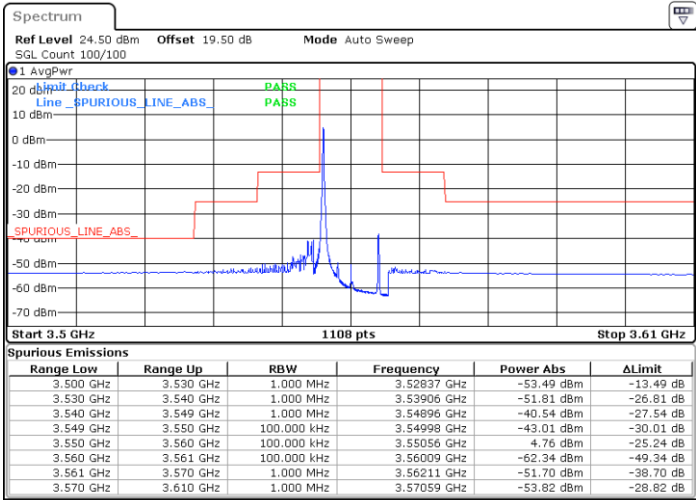

Date: 28 JUN.2022 19:49:08

Middle Channel / Full RB

N/A

Date: 28 JUN.2022 19:26:15

LTE Band 48 / 5MHz

QPSK

Highest Channel / 1RB0

Highest Channel / 1RBmax

Date: 28 JUN.2022 19:05:53

Date: 29 JUN.2022 20:09:25

Highest Channel / Full RB

N/A

Date: 28 JUN.2022 19:28:47

LTE Band 48 / 10MHz

QPSK

Lowest Channel / 1RB0

Lowest Channel / 1RBmax

Date: 29 JUN.2022 20:39:11

Date: 29 JUN.2022 21:19:05

Lowest Channel / Full RB

N/A

Date: 29 JUN.2022 20:59:07

LTE Band 48 / 10MHz

QPSK