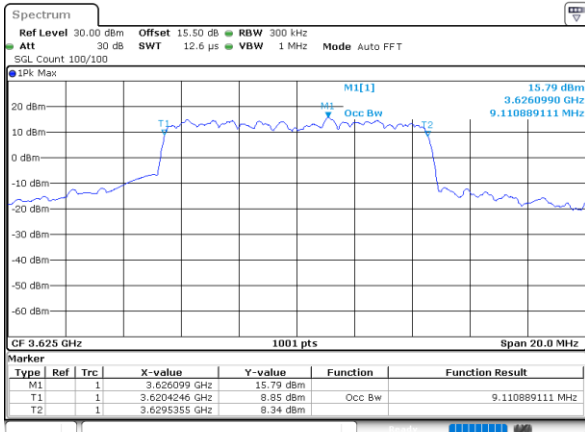

LTE Band 48

Lowest Channel / 5MHz / QPSK

Lowest Channel / 5MHz / 16QAM

Middle Channel / 5MHz / QPSK

Middle Channel / 5MHz / 16QAM

Highest Channel / 5MHz / QPSK

Highest Channel / 5MHz / 16QAM

LTE Band 48

Lowest Channel / 10MHz / QPSK

Date: 30 JUN 2022 19:41:11

Lowest Channel / 10MHz / 16QAM

Date: 30 JUN 2022 19:41:16

Middle Channel / 10MHz / QPSK

Date: 30 JUN 2022 19:42:50

Middle Channel / 10MHz / 16QAM

Date: 30 JUN 2022 19:43:14

Highest Channel / 10MHz / QPSK

Date: 30 JUN 2022 19:44:28

Highest Channel / 10MHz / 16QAM

Date: 30 JUN 2022 19:44:52

LTE Band 48

Lowest Channel / 15MHz / QPSK

Lowest Channel / 15MHz / 16QAM

Middle Channel / 15MHz / QPSK