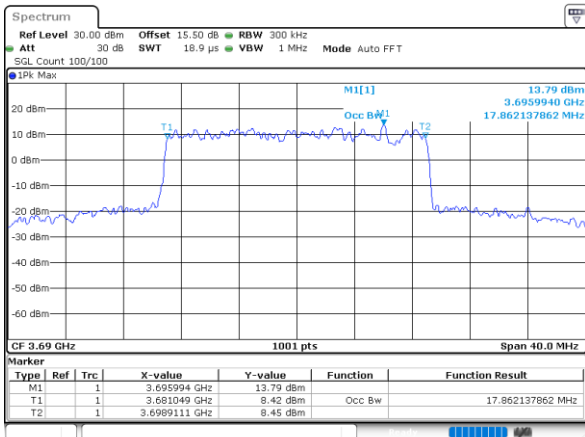

Middle Channel / 15MHz / 16QAM

Highest Channel / 15MHz / QPSK

Highest Channel / 15MHz / 16QAM

LTE Band 48

Lowest Channel / 20MHz / QPSK

Date: 30 JUN 2022 19:57:13

Lowest Channel / 20MHz / 16QAM

Date: 30 JUN 2022 19:57:38

Middle Channel / 20MHz / QPSK

Date: 30 JUN 2022 19:58:53

Middle Channel / 20MHz / 16QAM

Date: 30 JUN 2022 19:59:18

Highest Channel / 20MHz / QPSK

Date: 30 JUN 2022 20:00:30

Highest Channel / 20MHz / 16QAM

Date: 30 JUN 2022 20:00:55

LTE Band 48

Lowest Channel / 5MHz / 64QAM

Date: 30 JUN 2022 20:02:10

Lowest Channel / 10MHz / 64QAM

Date: 30 JUN 2022 20:04:11

Middle Channel / 5MHz / 64QAM

Date: 30 JUN 2022 20:02:50

Middle Channel / 10MHz / 64QAM