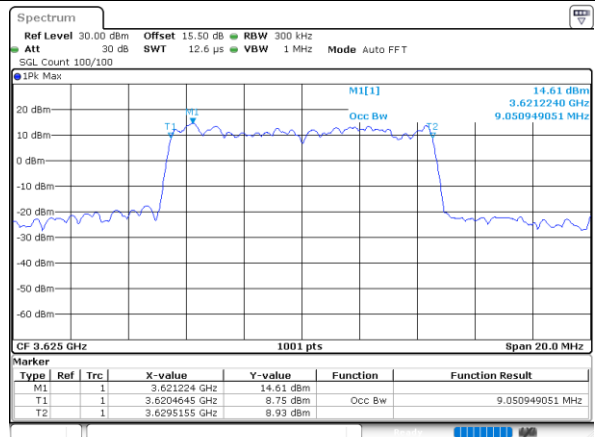

LTE Band 48

Lowest Channel / 5MHz / 64QAM

Date: 30 JUN 2022 20:02:10

Lowest Channel / 10MHz / 64QAM

Date: 30 JUN 2022 20:04:11

Middle Channel / 5MHz / 64QAM

Date: 30 JUN 2022 20:02:50

Middle Channel / 10MHz / 64QAM

Date: 30 JUN 2022 20:04:51

Highest Channel / 5MHz / 64QAM

Date: 30 JUN 2022 20:03:30

Highest Channel / 10MHz / 64QAM

Date: 30 JUN 2022 20:05:31

LTE Band 48

Lowest Channel / 15MHz / 64QAM

Date: 30 JUN 2022 20:06:12