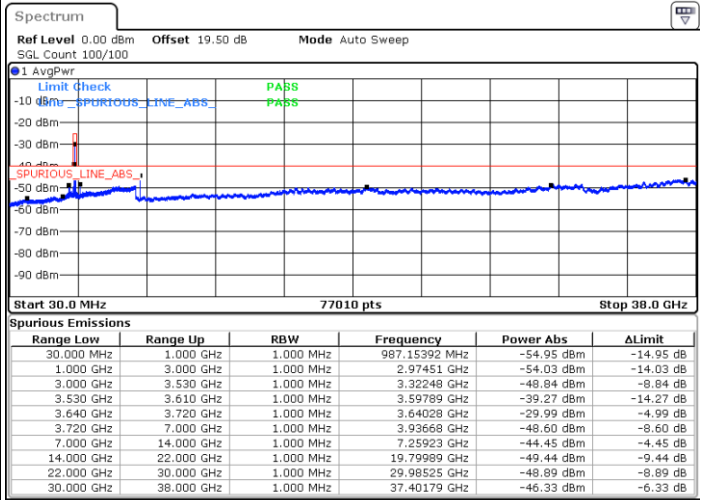

Date: 30 JUN.2022 00:17:30

Highest Channel / Full RB

N/A

Date: 30 JUN.2022 00:05:02

LTE Band 48 / 10MHz

16QAM

Lowest Channel / 1RB0

Lowest Channel / 1RBmax

Date: 30 JUN.2022 00:21:40

Date: 30 JUN.2022 00:53:50

Lowest Channel / Full RB

N/A

Date: 30 JUN.2022 00:34:10

LTE Band 48 / 10MHz

16QAM

MiddleChannel / 1RB0

Middle Channel / 1RBmax

Date: 30 JUN.2022 00:25:49

Date: 30 JUN.2022 00:57:59

Middle Channel / Full RB

N/A

Date: 30 JUN.2022 00:45:31

LTE Band 48 / 10MHz

16QAM

Highest Channel / 1RB0

Highest Channel / 1RBmax

Date: 30 JUN.2022 00:29:59

Date: 30 JUN.2022 01:02:08

Highest Channel / Full RB

N/A

Date: 30 JUN.2022 00:49:40

LTE Band 48 / 15MHz