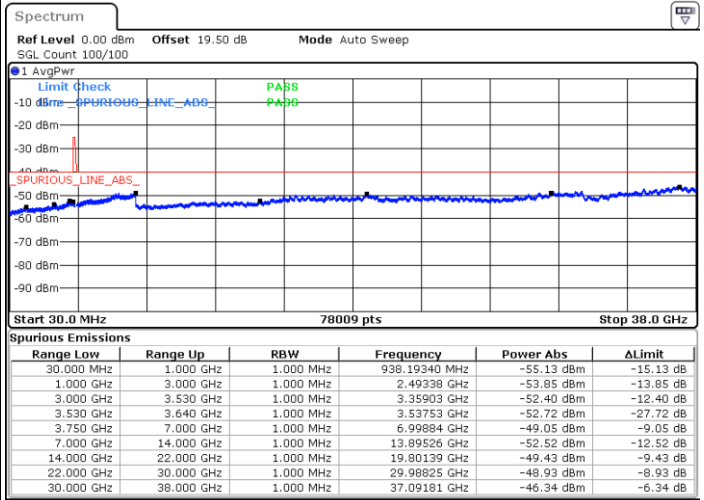

Date: 30 JUN.2022 00:21:40

Date: 30 JUN.2022 00:53:50

Lowest Channel / Full RB

N/A

Date: 30 JUN.2022 00:34:10

LTE Band 48 / 10MHz

16QAM

MiddleChannel / 1RB0

Middle Channel / 1RBmax

Date: 30 JUN.2022 00:25:49

Date: 30 JUN.2022 00:57:59

Middle Channel / Full RB

N/A

Date: 30 JUN.2022 00:45:31

LTE Band 48 / 10MHz

16QAM

Highest Channel / 1RB0

Highest Channel / 1RBmax

Date: 30 JUN.2022 00:29:59

Date: 30 JUN.2022 01:02:08

Highest Channel / Full RB

N/A

Date: 30 JUN.2022 00:49:40

LTE Band 48 / 15MHz