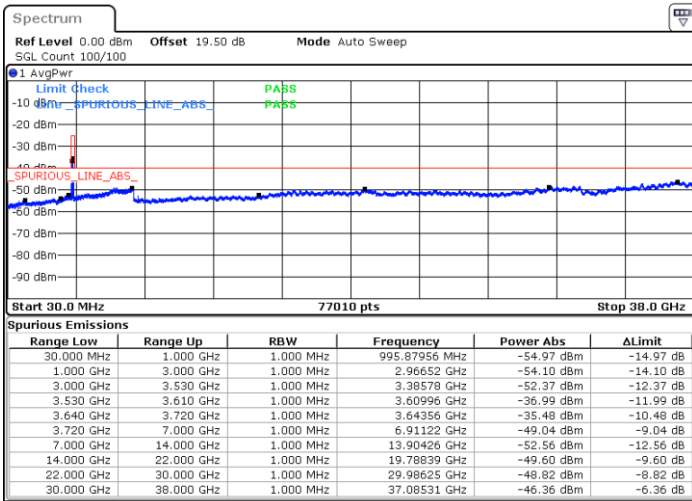

Middle Channel / Full RB

N/A

Date: 30 JUN.2022 00:46:54