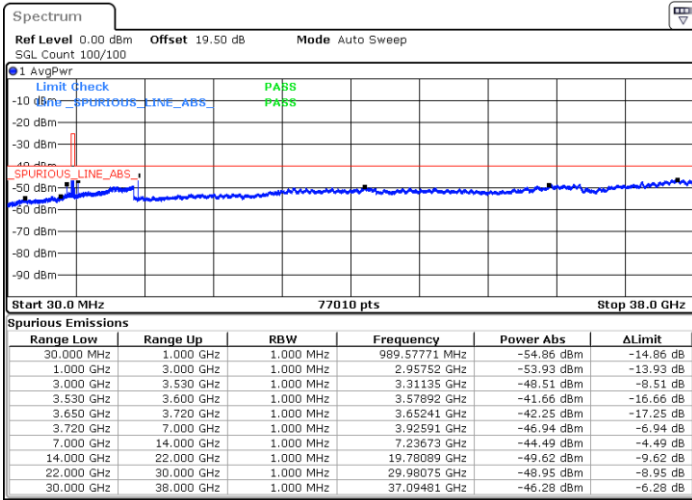

Highest Channel / 1RB0

Highest Channel / 1RBmax

Date: 30 JUN.2022 00:29:59

Date: 30 JUN.2022 01:02:08

Highest Channel / Full RB

N/A

Date: 30 JUN.2022 00:49:40

LTE Band 48 / 15MHz

16QAM

Lowest Channel / 1RB0

Lowest Channel / 1RBmax

Date: 30 JUN.2022 01:06:19

Date: 30 JUN.2022 01:31:18

Lowest Channel / Full RB

N/A

Date: 30 JUN.2022 01:18:48

LTE Band 48 / 15MHz

16QAM

Middle Channel / 1RB0

Middle Channel / 1RBmax

Date: 30 JUN.2022 01:10:28

Date: 30 JUN.2022 01:35:27

Middle Channel / Full RB

N/A