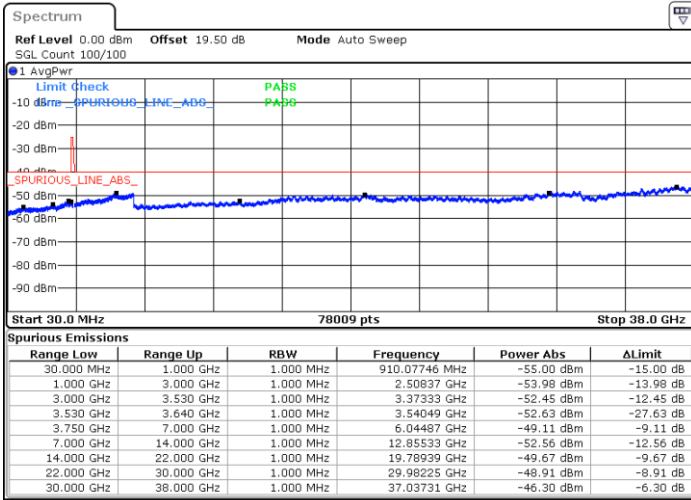

Middle Channel / Full RB

N/A

Date: 30. JUN. 2022 00:00:52

LTE Band 48 / 5MHz

16QAM

Highest Channel / 1RB0

Highest Channel / 1RBmax

Date: 29 JUN.2022 23:52:33

Date: 30 JUN.2022 00:17:30

Highest Channel / Full RB

N/A

Date: 30 JUN.2022 00:05:02

LTE Band 48 / 10MHz

16QAM

Lowest Channel / 1RB0

Lowest Channel / 1RBmax