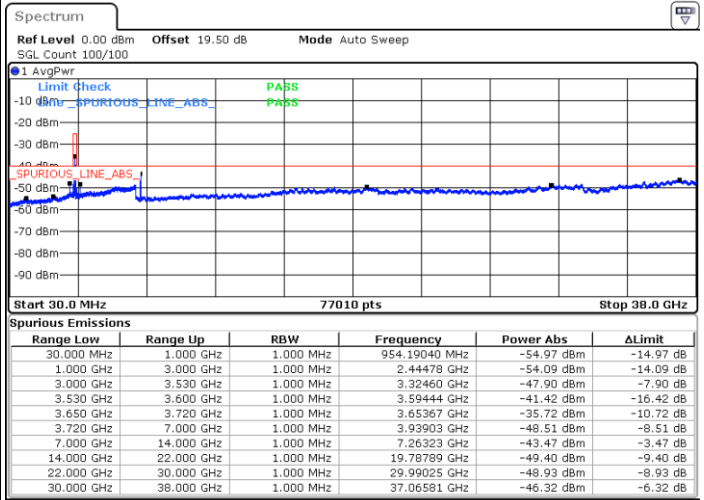

Highest Channel / Full RB

N/A

Date: 30 JUN.2022 00:51:03

LTE Band 48 / 15MHz

QPSK

Lowest Channel / 1RB0

Lowest Channel / 1RBmax

Date: 30 JUN.2022 01:04:56

Date: 30 JUN.2022 01:29:55

Lowest Channel / Full RB

N/A

Date: 30 JUN.2022 01:17:25

LTE Band 48 / 15MHz

QPSK

Middle Channel / 1RB0

Middle Channel / 1RBmax

Date: 30 JUN.2022 01:11:51

Date: 30 JUN.2022 01:36:51

Middle Channel / Full RB

N/A

Date: 30 JUN.2022 01:24:21

LTE Band 48 / 15MHz

QPSK

Highest Channel / 1RB0

Highest Channel / 1RBmax

Date: 30 JUN 2022 01:13:15

Date: 30 JUN 2022 01:38:13

Highest Channel / Full RB

N/A

Date: 30 JUN 2022 01:25:44

LTE Band 48 / 20MHz

QPSK