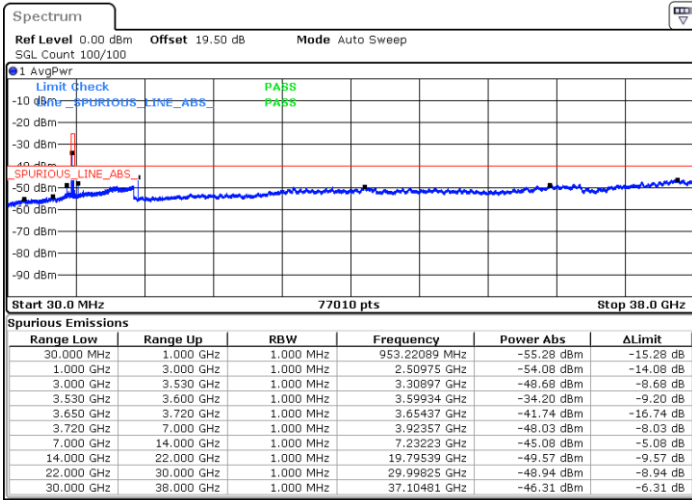

LTE Band 48 / 20MHz

QPSK

Middle Channel / 1RB0

Middle Channel / 1RBmax

Date: 30 JUN.2022 01:59:03

Date: 30 JUN.2022 02:11:33