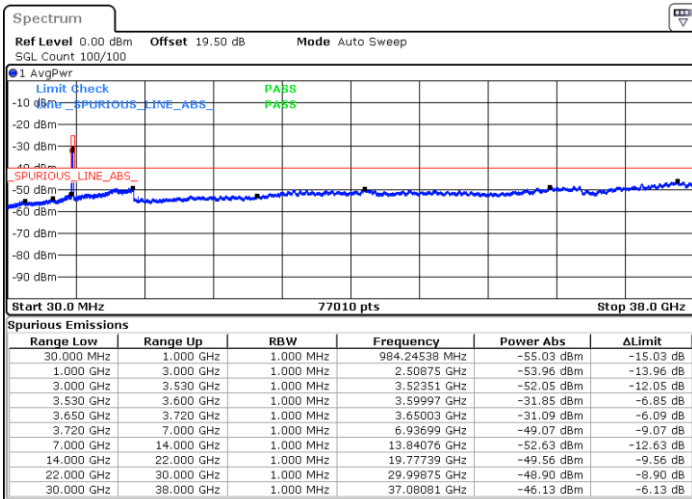

N/A

Date: 30 JUN.2022 01:27:07

LTE Band 48 / 20MHz

16QAM

Lowest Channel / 1RB0

Lowest Channel / 1RBmax

Date: 30 JUN.2022 01:56:17

Date: 30 JUN.2022 02:08:45

Lowest Channel / Full RB

N/A

Date: 30 JUN.2022 01:43:47

LTE Band 48 / 20MHz

16QAM

Middle Channel / 1RB0

Middle Channel / 1RBmax

Date: 30 JUN.2022 02:00:26

Date: 30 JUN.2022 02:12:55

Middle Channel / Full RB

N/A

Date: 30 JUN.2022 01:47:56

LTE Band 48 / 20MHz

16QAM

Highest Channel / 1RB0

Highest Channel / 1RBmax

Date: 30 JUN.2022 02:04:35

Date: 30 JUN.2022 02:17:05

Highest Channel / Full RB

N/A

Date: 30 JUN.2022 01:52:06

LTE Band 48 / 5MHz

64QAM

Lowest Channel / 1RB0