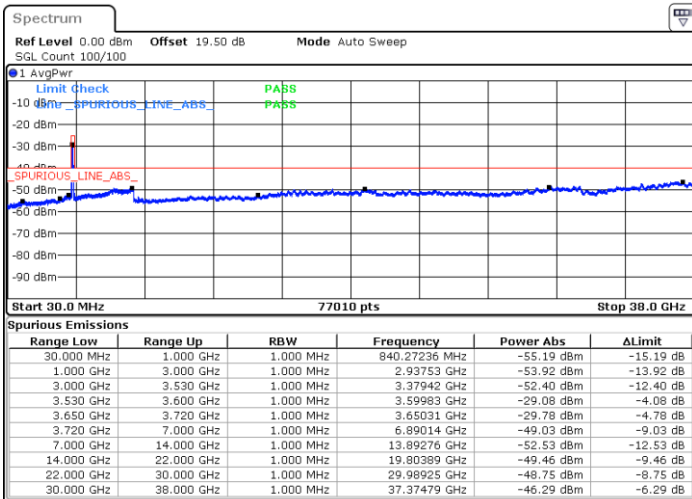

Lowest Channel / 1RB0

Lowest Channel / 1RBmax

Date: 30 JUN.2022 01:57:40

Date: 30 JUN.2022 02:10:09

Lowest Channel / Full RB

N/A

Date: 30 JUN.2022 01:45:11

LTE Band 48 / 20MHz

QPSK

Middle Channel / 1RB0

Middle Channel / 1RBmax

Date: 30 JUN.2022 01:59:03

Date: 30 JUN.2022 02:11:33

Middle Channel / Full RB

N/A

Date: 30 JUN.2022 01:46:34

LTE Band 48 / 20MHz

QPSK

Highest Channel / 1RB0

Highest Channel / 1RBmax

Date: 30 JUN.2022 19:34:56

Date: 30 JUN.2022 02:18:29

Highest Channel / Full RB

N/A