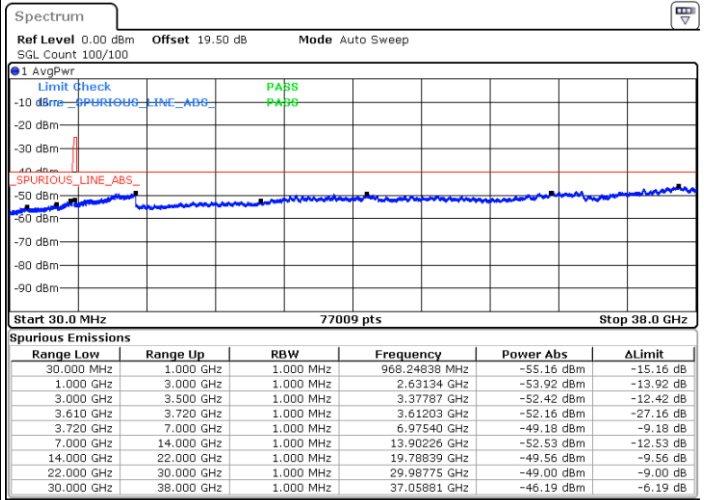

Date: 30 JUN.2022 01:22:58

LTE Band 48 / 15MHz

16QAM

Highest Channel / 1RB0

Highest Channel / 1RBmax

Date: 30 JUN.2022 01:14:38

Date: 30 JUN.2022 01:39:37

Highest Channel / Full RB

N/A

Date: 30 JUN.2022 01:27:07

LTE Band 48 / 20MHz

16QAM

Lowest Channel / 1RB0

Lowest Channel / 1RBmax

Date: 30 JUN.2022 01:56:17

Date: 30 JUN.2022 02:08:45

Lowest Channel / Full RB

N/A

Date: 30 JUN.2022 01:43:47

LTE Band 48 / 20MHz

16QAM

Middle Channel / 1RB0

Middle Channel / 1RBmax

Date: 30 JUN.2022 02:00:26