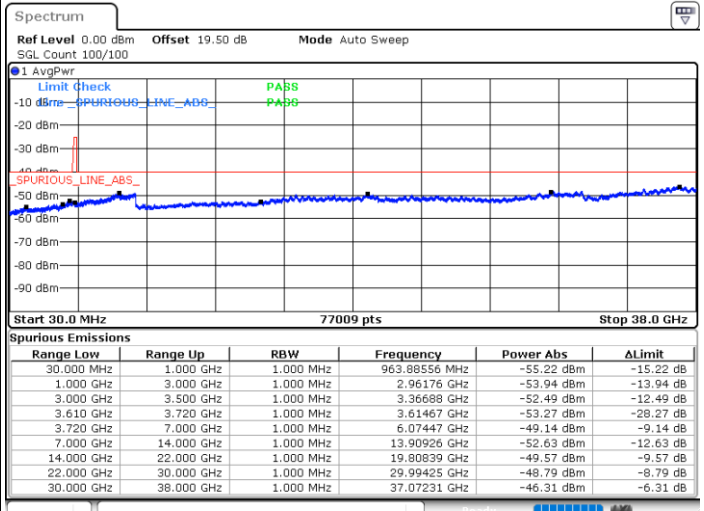

Date: 30 JUN.2022 02:12:55

Middle Channel / Full RB

N/A

Date: 30 JUN.2022 01:47:56

LTE Band 48 / 20MHz

16QAM

Highest Channel / 1RB0

Highest Channel / 1RBmax

Date: 30 JUN.2022 02:04:35

Date: 30 JUN.2022 02:17:05

Highest Channel / Full RB

N/A

Date: 30 JUN.2022 01:52:06

LTE Band 48 / 5MHz

64QAM

Lowest Channel / 1RB0

Lowest Channel / 1RBmax

Date: 29 JUN.2022 23:45:38

Date: 30 JUN.2022 00:10:35

Lowest Channel / Full RB

N/A

Date: 29 JUN.2022 23:58:06

LTE Band 48 / 5MHz

64QAM