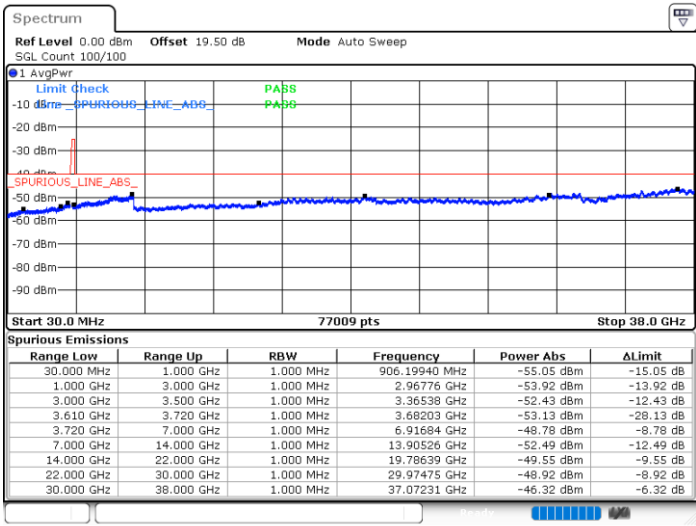

Date: 30 JUN.2022 02:04:35

Date: 30 JUN.2022 02:17:05

Highest Channel / Full RB

N/A

Date: 30 JUN.2022 01:52:06

LTE Band 48 / 5MHz

64QAM

Lowest Channel / 1RB0

Lowest Channel / 1RBmax

Date: 29 JUN.2022 23:45:38

Date: 30 JUN.2022 00:10:35

Lowest Channel / Full RB

N/A

Date: 29 JUN.2022 23:58:06

LTE Band 48 / 5MHz

64QAM

Middle Channel / 1RB0

Middle Channel / 1RBmax

Date: 29 JUN.2022 23:47:01

Date: 30 JUN.2022 00:11:58

Middle Channel / Full RB

N/A

Date: 29 JUN.2022 23:59:30

LTE Band 48 / 5MHz