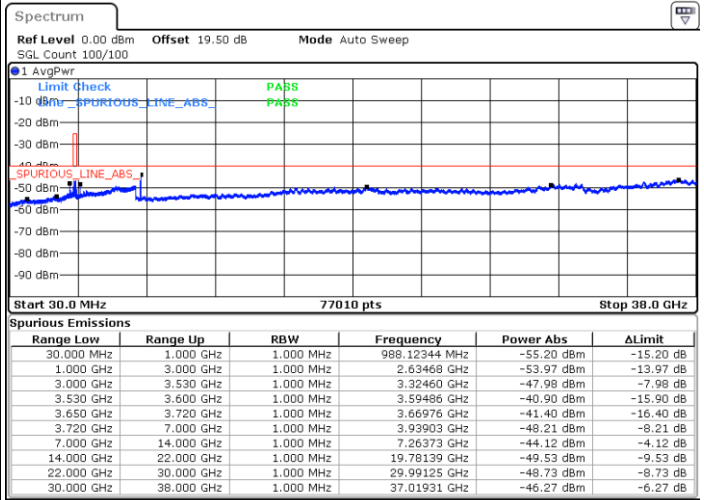

Highest Channel / 1RB0

Highest Channel / 1RBmax

Date: 30 JUN.2022 00:29:59

Date: 30 JUN.2022 01:02:08

Highest Channel / Full RB

N/A

Date: 30 JUN.2022 00:49:40

LTE Band 48 / 15MHz

LTE Band 48 / 15MHz

16QAM

Middle Channel / 1RB0

Middle Channel / 1RBmax

Date: 30 JUN.2022 01:10:28

Date: 30 JUN.2022 01:35:27

Middle Channel / Full RB

N/A

Date: 30 JUN.2022 01:22:58

LTE Band 48 / 15MHz

16QAM

Highest Channel / 1RB0

Highest Channel / 1RBmax

Date: 30 JUN.2022 01:14:38

Date: 30 JUN.2022 01:39:37

Highest Channel / Full RB