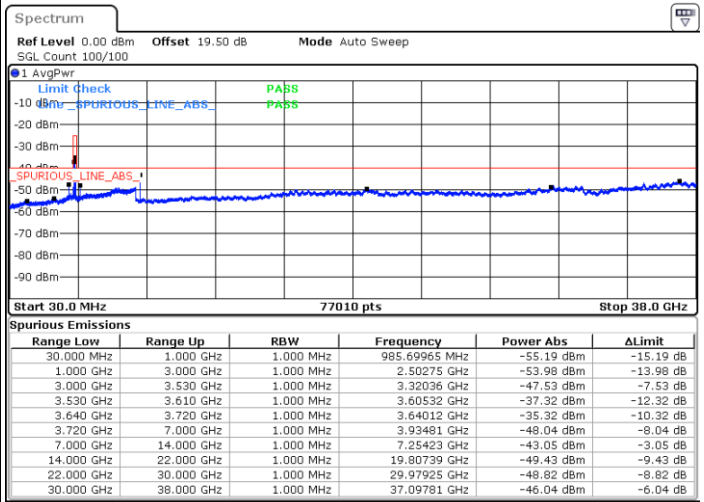

Date: 30 JUN.2022 01:53:30

LTE Band 48 / 5MHz

16QAM

Lowest Channel / 1RB0

Lowest Channel / 1RBmax

Date: 29 JUN.2022 23:44:14

Date: 30 JUN.2022 00:09:12

Lowest Channel / Full RB

N/A

Date: 29 JUN.2022 23:56:43

LTE Band 48 / 5MHz

16QAM

Middle Channel / 1RB0

Middle Channel / 1RBmax

Date: 29. JUN. 2022 23:48:24

Date: 30. JUN. 2022 00:13:21

Middle Channel / Full RB

N/A

Date: 30. JUN. 2022 00:00:52

LTE Band 48 / 5MHz

16QAM

Highest Channel / 1RB0

Highest Channel / 1RBmax

Date: 29 JUN.2022 23:52:33

Date: 30 JUN.2022 00:17:30

Highest Channel / Full RB

N/A

Date: 30 JUN.2022 00:05:02

LTE Band 48 / 10MHz

16QAM

Lowest Channel / 1RB0

Lowest Channel / 1RBmax