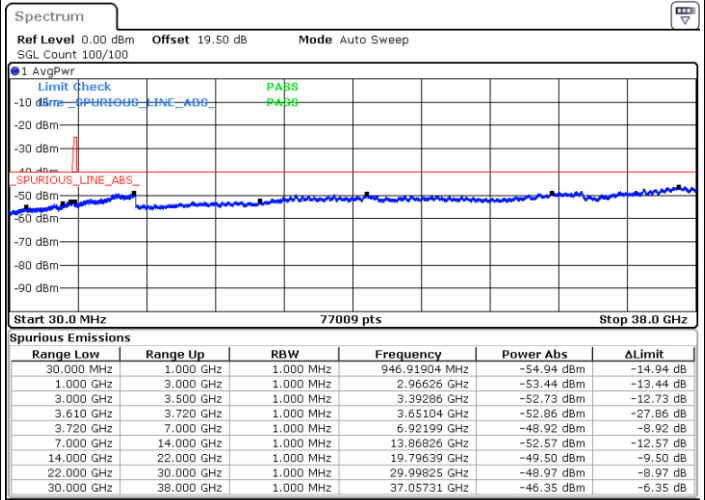

LTE Band 48 / 10MHz

QPSK

Lowest Channel / 1RB0

Lowest Channel / 1RBmax

Date: 30 JUN.2022 00:23:04

Date: 30 JUN.2022 00:55:13

Lowest Channel / Full RB

N/A

Date: 30 JUN.2022 00:35:33

LTE Band 48 / 10MHz

QPSK

MiddleChannel / 1RB0

Middle Channel / 1RBmax

Date: 30 JUN.2022 00:24:27

Date: 30 JUN.2022 18:57:51

Middle Channel / Full RB

N/A

Date: 30 JUN.2022 00:44:08

LTE Band 48 / 10MHz

QPSK

Highest Channel / 1RB0

Highest Channel / 1RBmax

Date: 30 JUN.2022 00:31:22

Date: 30 JUN.2022 01:03:32