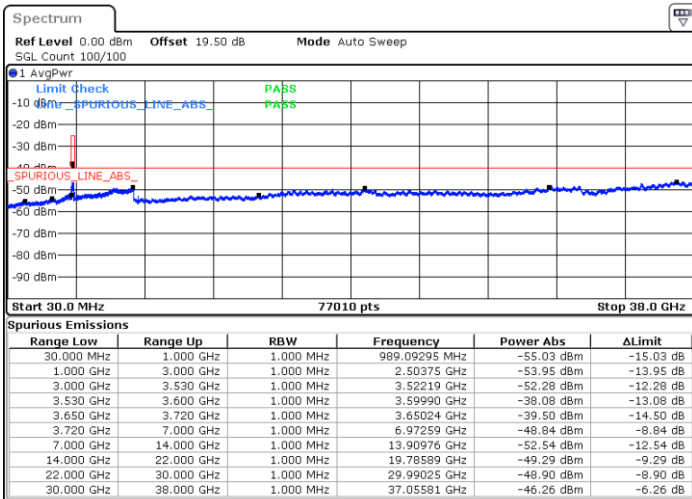

Highest Channel / 1RB0

Highest Channel / 1RBmax

Date: 30 JUN.2022 00:29:59

Date: 30 JUN.2022 01:02:08

Highest Channel / Full RB

N/A

Date: 30 JUN.2022 00:49:40

LTE Band 48 / 15MHz

16QAM

Lowest Channel / 1RB0

Lowest Channel / 1RBmax

Date: 30 JUN.2022 01:06:19

Date: 30 JUN.2022 01:31:18

Lowest Channel / Full RB

N/A

Date: 30 JUN.2022 01:18:48

LTE Band 48 / 15MHz

16QAM

Middle Channel / 1RB0

Middle Channel / 1RBmax

Date: 30 JUN.2022 01:10:28

Date: 30 JUN.2022 01:35:27

Middle Channel / Full RB

N/A

Date: 30 JUN.2022 01:22:58

LTE Band 48 / 15MHz

16QAM

Highest Channel / 1RB0

Highest Channel / 1RBmax

Date: 30 JUN.2022 01:14:38

Date: 30 JUN.2022 01:39:37

Highest Channel / Full RB