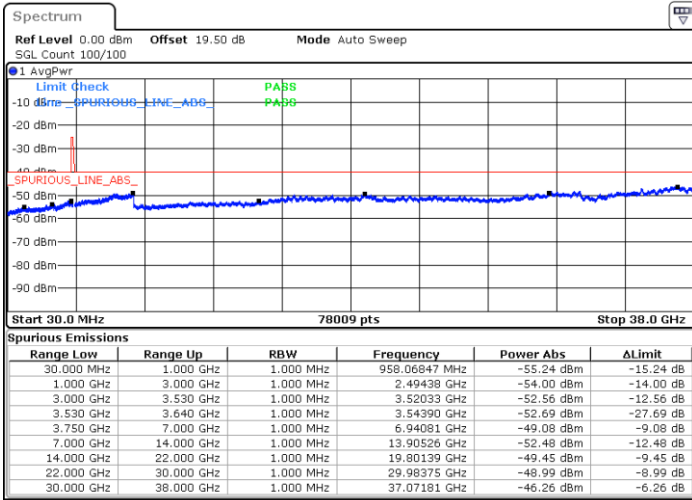

N/A

Date: 30 JUN.2022 00:44:08

LTE Band 48 / 10MHz

QPSK

Highest Channel / 1RB0

Highest Channel / 1RBmax

Date: 30 JUN.2022 00:31:22

Date: 30 JUN.2022 01:03:32

Highest Channel / Full RB

N/A

Date: 30 JUN.2022 00:51:03

LTE Band 48 / 15MHz

QPSK

Lowest Channel / 1RB0

Lowest Channel / 1RBmax

Date: 30 JUN.2022 01:04:56