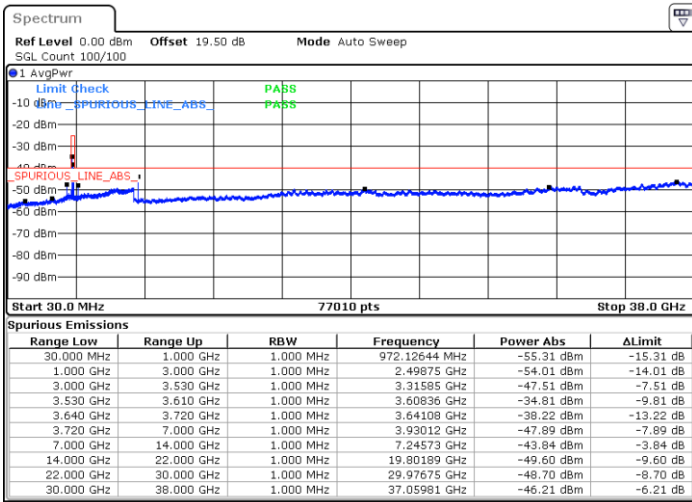

Date: 30 JUN.2022 01:53:30

LTE Band 48 / 5MHz

16QAM

Lowest Channel / 1RB0

Lowest Channel / 1RBmax

Date: 29 JUN.2022 23:44:14

Date: 30 JUN.2022 00:09:12

Lowest Channel / Full RB

N/A

Date: 29 JUN.2022 23:56:43

LTE Band 48 / 5MHz

16QAM

Middle Channel / 1RB0

Middle Channel / 1RBmax

Date: 29. JUN. 2022 23:48:24

Date: 30. JUN. 2022 00:13:21

Middle Channel / Full RB

N/A

Date: 30. JUN. 2022 00:00:52

LTE Band 48 / 5MHz

16QAM

Highest Channel / 1RB0

Highest Channel / 1RBmax

Date: 29 JUN.2022 23:52:33

Date: 30 JUN.2022 00:17:30

Highest Channel / Full RB

N/A

Date: 30 JUN.2022 00:05:02

LTE Band 48 / 10MHz

16QAM

Lowest Channel / 1RB0

Lowest Channel / 1RBmax