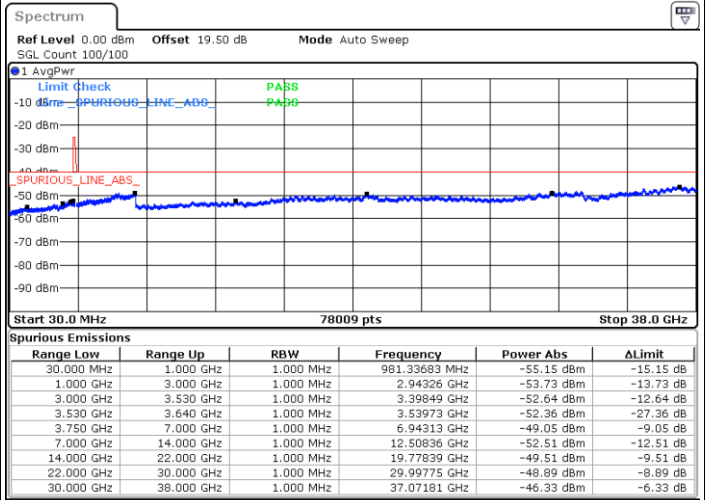

Middle Channel / Full RB

N/A

Date: 30. JUN. 2022 00:00:52

LTE Band 48 / 5MHz

16QAM

Highest Channel / 1RB0

Highest Channel / 1RBmax

Date: 29 JUN.2022 23:52:33

Date: 30 JUN.2022 00:17:30

Highest Channel / Full RB

N/A

Date: 30 JUN.2022 00:05:02

LTE Band 48 / 10MHz

16QAM

Lowest Channel / 1RB0

Lowest Channel / 1RBmax