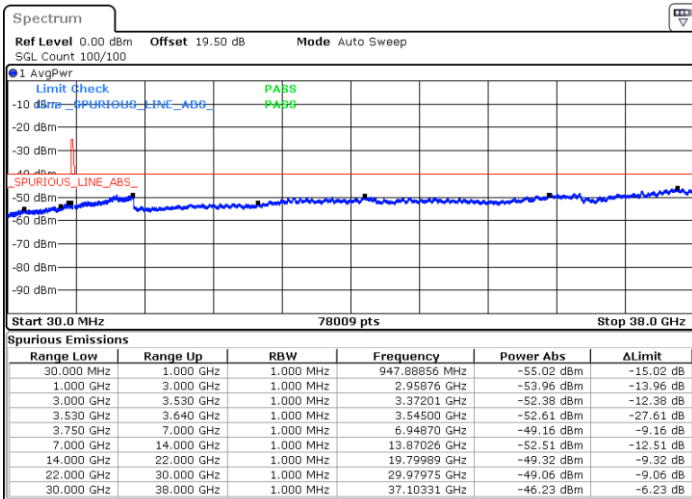

N/A

Date: 30 JUN.2022 00:44:08

LTE Band 48 / 10MHz

QPSK

Highest Channel / 1RB0

Highest Channel / 1RBmax

Date: 30 JUN.2022 00:31:22

Date: 30 JUN.2022 01:03:32

Highest Channel / Full RB

N/A

Date: 30 JUN.2022 00:51:03

LTE Band 48 / 15MHz

QPSK

Lowest Channel / 1RB0

Lowest Channel / 1RBmax

Date: 30 JUN.2022 01:04:56