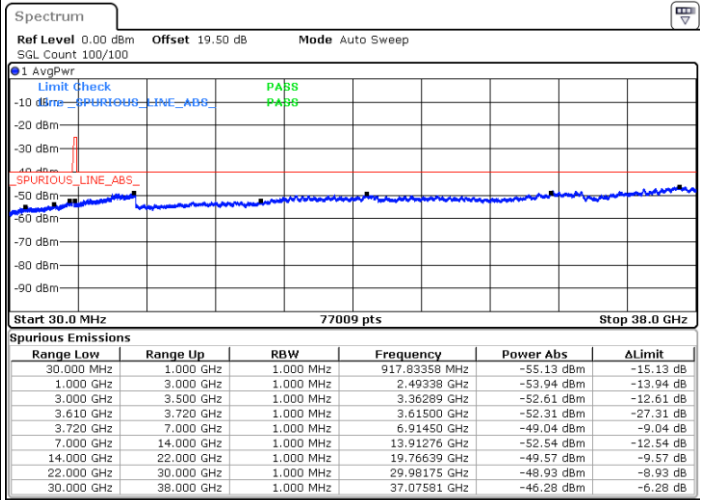

Date: 30 JUN.2022 01:11:51

Date: 30 JUN.2022 01:36:51

Middle Channel / Full RB

N/A

Date: 30 JUN.2022 01:24:21

LTE Band 48 / 15MHz

QPSK

Highest Channel / 1RB0

Highest Channel / 1RBmax

Date: 30 JUN 2022 01:13:15

Date: 30 JUN 2022 01:38:13

Highest Channel / Full RB

N/A

Date: 30 JUN 2022 01:25:44

LTE Band 48 / 20MHz

QPSK

Lowest Channel / 1RB0

Lowest Channel / 1RBmax

Date: 30 JUN.2022 01:57:40

Date: 30 JUN.2022 02:10:09

Lowest Channel / Full RB

N/A

Date: 30 JUN.2022 01:45:11

LTE Band 48 / 20MHz