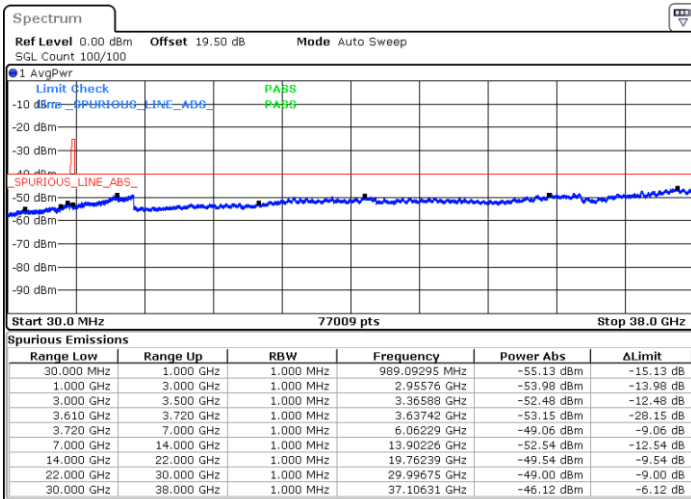

Date: 30 JUN.2022 01:22:58

LTE Band 48 / 15MHz

16QAM

Highest Channel / 1RB0

Highest Channel / 1RBmax

Date: 30 JUN.2022 01:14:38

Date: 30 JUN.2022 01:39:37

Highest Channel / Full RB

N/A

Date: 30 JUN.2022 01:27:07

LTE Band 48 / 20MHz

16QAM

Lowest Channel / 1RB0

Lowest Channel / 1RBmax

Date: 30 JUN.2022 01:56:17

Date: 30 JUN.2022 02:08:45

Lowest Channel / Full RB

N/A

Date: 30 JUN.2022 01:43:47

LTE Band 48 / 20MHz

16QAM

Middle Channel / 1RB0

Middle Channel / 1RBmax

Date: 30 JUN.2022 02:00:26

Date: 30 JUN.2022 02:12:55

Middle Channel / Full RB

N/A

Date: 30 JUN.2022 01:47:56

LTE Band 48 / 20MHz

16QAM

Highest Channel / 1RB0

Highest Channel / 1RBmax