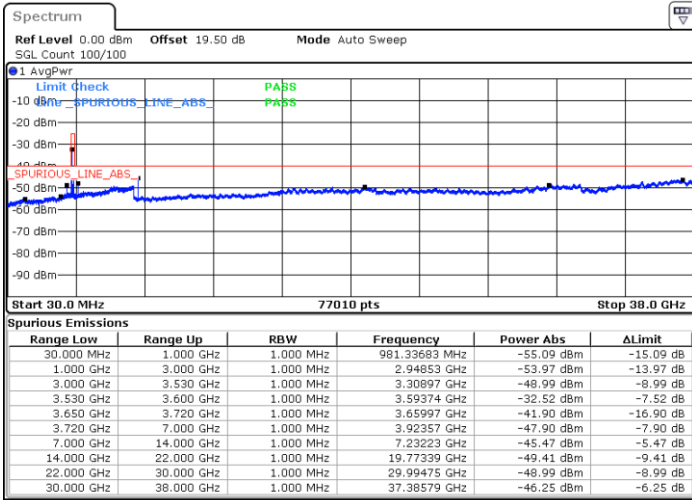

N/A

Date: 30 JUN.2022 01:27:07

LTE Band 48 / 20MHz

16QAM

Lowest Channel / 1RB0

Lowest Channel / 1RBmax

Date: 30 JUN.2022 01:56:17

Date: 30 JUN.2022 02:08:45

Lowest Channel / Full RB

N/A

Date: 30 JUN.2022 01:43:47

LTE Band 48 / 20MHz

16QAM

Middle Channel / 1RB0

Middle Channel / 1RBmax

Date: 30 JUN.2022 02:00:26

Date: 30 JUN.2022 02:12:55

Middle Channel / Full RB

N/A

Date: 30 JUN.2022 01:47:56

LTE Band 48 / 20MHz

16QAM

Highest Channel / 1RB0

Highest Channel / 1RBmax

Date: 30 JUN.2022 02:04:35

Date: 30 JUN.2022 02:17:05

Highest Channel / Full RB

N/A

Date: 30 JUN.2022 01:52:06

LTE Band 48 / 5MHz

64QAM

Lowest Channel / 1RB0