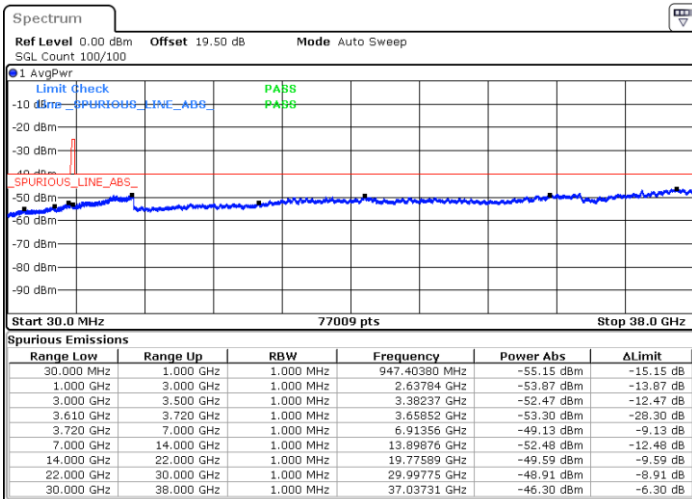

Highest Channel / 1RB0

Highest Channel / 1RBmax

Date: 30 JUN.2022 00:29:59

Date: 30 JUN.2022 01:02:08

Highest Channel / Full RB

N/A

Date: 30 JUN.2022 00:49:40

LTE Band 48 / 15MHz

16QAM

Lowest Channel / 1RB0

Lowest Channel / 1RBmax

Date: 30 JUN.2022 01:06:19

Date: 30 JUN.2022 01:31:18

Lowest Channel / Full RB

N/A

Date: 30 JUN.2022 01:18:48

LTE Band 48 / 15MHz

16QAM

Middle Channel / 1RB0

Middle Channel / 1RBmax

Date: 30 JUN.2022 01:10:28

Date: 30 JUN.2022 01:35:27

Middle Channel / Full RB

N/A