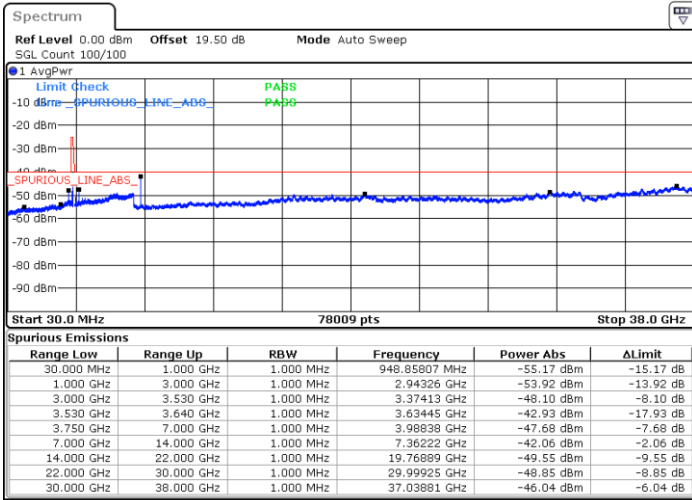

Lowest Channel / 1RB0

Lowest Channel / 1RBmax

Date: 30 JUN.2022 01:57:40

Date: 30 JUN.2022 02:10:09

Lowest Channel / Full RB

N/A

Date: 30 JUN.2022 01:45:11

LTE Band 48 / 20MHz

QPSK

Middle Channel / 1RB0

Middle Channel / 1RBmax

Date: 30 JUN.2022 01:59:03

Date: 30 JUN.2022 02:11:33

Middle Channel / Full RB

N/A

Date: 30 JUN.2022 01:46:34

LTE Band 48 / 20MHz

QPSK

Highest Channel / 1RB0

Highest Channel / 1RBmax

Date: 30 JUN.2022 19:34:56

Date: 30 JUN.2022 02:18:29

Highest Channel / Full RB

N/A