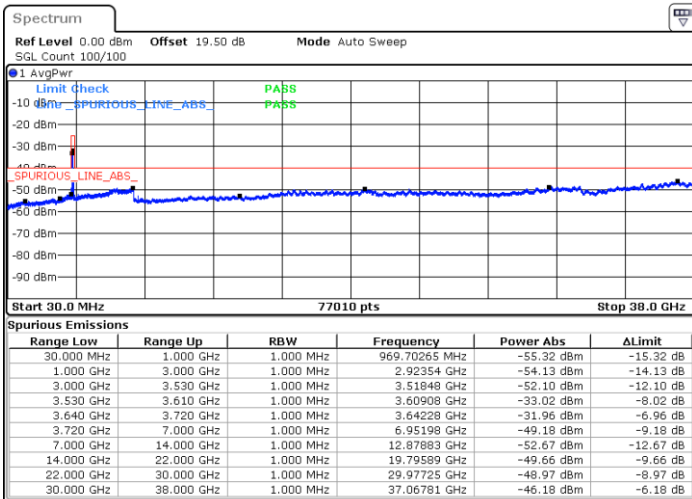

Date: 30 JUN.2022 00:21:40

Date: 30 JUN.2022 00:53:50

Lowest Channel / Full RB

N/A

Date: 30 JUN.2022 00:34:10

LTE Band 48 / 10MHz

16QAM

MiddleChannel / 1RB0

Middle Channel / 1RBmax

Date: 30 JUN.2022 00:25:49

Date: 30 JUN.2022 00:57:59

Middle Channel / Full RB

N/A

Date: 30 JUN.2022 00:45:31

LTE Band 48 / 10MHz

16QAM

Highest Channel / 1RB0

Highest Channel / 1RBmax

Date: 30 JUN.2022 00:29:59

Date: 30 JUN.2022 01:02:08

Highest Channel / Full RB

N/A

Date: 30 JUN.2022 00:49:40

LTE Band 48 / 15MHz