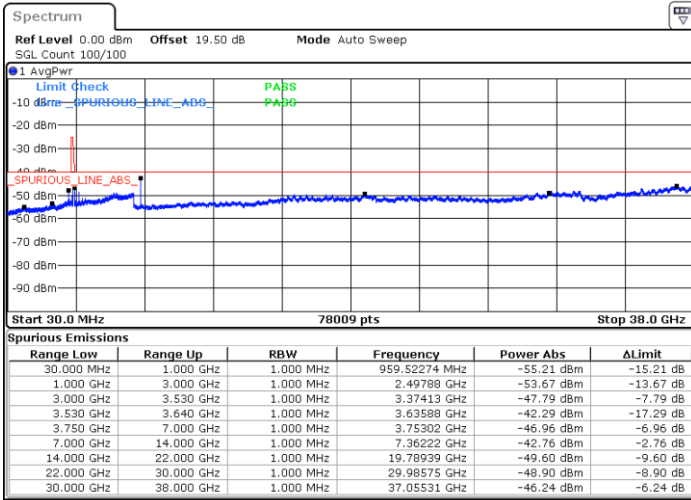

Lowest Channel / Full RB

N/A

Date: 30 JUN.2022 01:43:47

LTE Band 48 / 20MHz

16QAM

Middle Channel / 1RB0

Middle Channel / 1RBmax

Date: 30 JUN.2022 02:00:26

Date: 30 JUN.2022 02:12:55

Middle Channel / Full RB

N/A

Date: 30 JUN.2022 01:47:56

LTE Band 48 / 20MHz

16QAM

Highest Channel / 1RB0

Highest Channel / 1RBmax

Date: 30 JUN.2022 02:04:35

Date: 30 JUN.2022 02:17:05

Highest Channel / Full RB

N/A

Date: 30 JUN.2022 01:52:06

LTE Band 48 / 5MHz

64QAM

Lowest Channel / 1RB0

Lowest Channel / 1RBmax

Date: 29 JUN.2022 23:45:38

Date: 30 JUN.2022 00:10:35

Lowest Channel / Full RB

N/A

Date: 29 JUN.2022 23:58:06

LTE Band 48 / 5MHz

64QAM