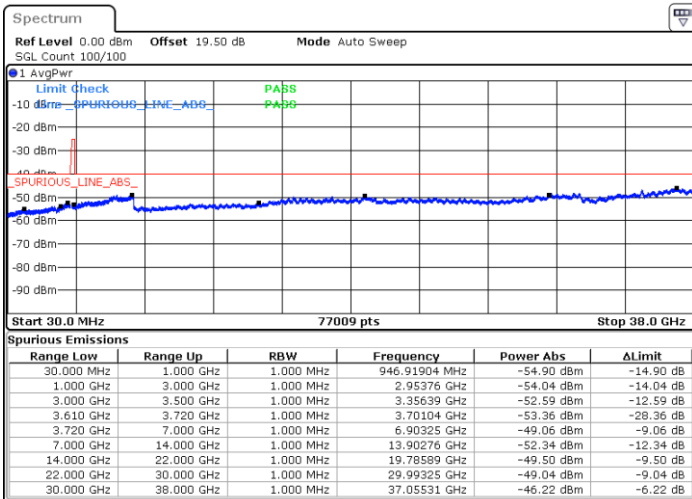

Highest Channel / 1RBmax

Date: 30 JUN 2022 01:13:15

Date: 30 JUN 2022 01:38:13

Highest Channel / Full RB

N/A

Date: 30 JUN 2022 01:25:44

LTE Band 48 / 20MHz

QPSK

Lowest Channel / 1RB0

Lowest Channel / 1RBmax

Date: 30 JUN.2022 01:57:40

Date: 30 JUN.2022 02:10:09

Lowest Channel / Full RB

N/A

Date: 30 JUN.2022 01:45:11

LTE Band 48 / 20MHz

LTE Band 48 / 20MHz

QPSK

Highest Channel / 1RB0

Highest Channel / 1RBmax

Date: 30 JUN.2022 19:34:56

Date: 30 JUN.2022 02:18:29

Highest Channel / Full RB

N/A