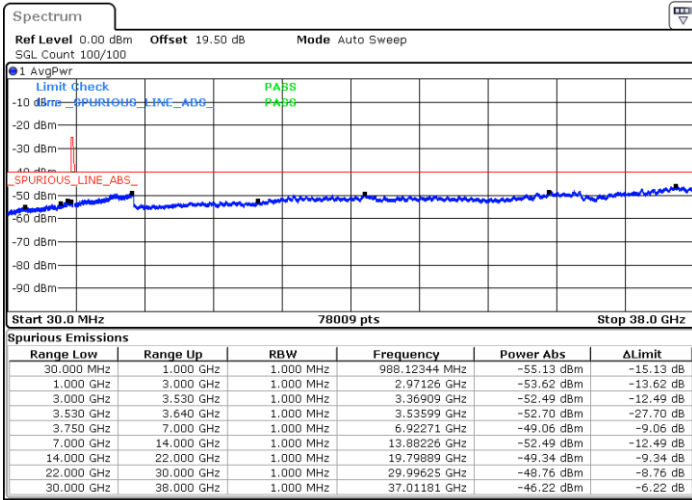

Date: 30 JUN.2022 00:21:40

Date: 30 JUN.2022 00:53:50

Lowest Channel / Full RB

N/A

Date: 30 JUN.2022 00:34:10

LTE Band 48 / 10MHz

16QAM

MiddleChannel / 1RB0

Middle Channel / 1RBmax

Date: 30 JUN.2022 00:25:49

Date: 30 JUN.2022 00:57:59

Middle Channel / Full RB

N/A

Date: 30 JUN.2022 00:45:31

LTE Band 48 / 10MHz

16QAM

Highest Channel / 1RB0

Highest Channel / 1RBmax

Date: 30 JUN.2022 00:29:59

Date: 30 JUN.2022 01:02:08

Highest Channel / Full RB

N/A

Date: 30 JUN.2022 00:49:40

LTE Band 48 / 15MHz