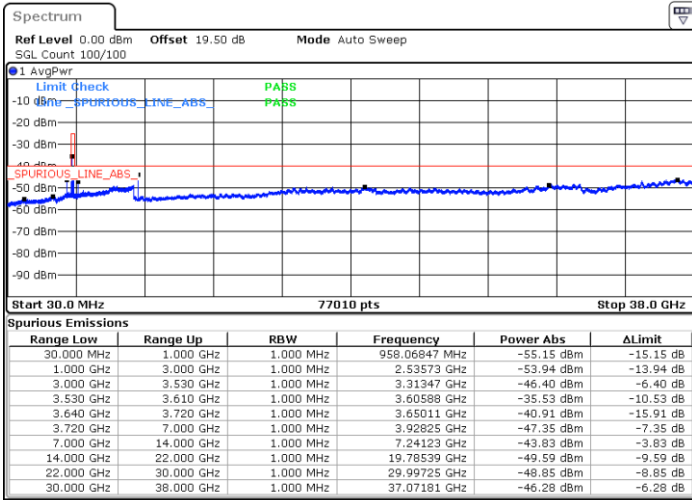

LTE Band 48 / 10MHz

QPSK

Lowest Channel / 1RB0

Lowest Channel / 1RBmax

Date: 30 JUN.2022 00:23:04

Date: 30 JUN.2022 00:55:13

Lowest Channel / Full RB

N/A

Date: 30 JUN.2022 00:35:33

LTE Band 48 / 10MHz

QPSK

MiddleChannel / 1RB0

Middle Channel / 1RBmax

Date: 30 JUN.2022 00:24:27

Date: 30 JUN.2022 18:57:51

Middle Channel / Full RB

N/A

Date: 30 JUN.2022 00:44:08

LTE Band 48 / 10MHz

QPSK

Highest Channel / 1RB0

Highest Channel / 1RBmax

Date: 30 JUN.2022 00:31:22

Date: 30 JUN.2022 01:03:32

Highest Channel / Full RB

N/A

Date: 30 JUN.2022 00:51:03

LTE Band 48 / 15MHz

QPSK

Lowest Channel / 1RB0

Lowest Channel / 1RBmax

Date: 30 JUN.2022 01:04:56