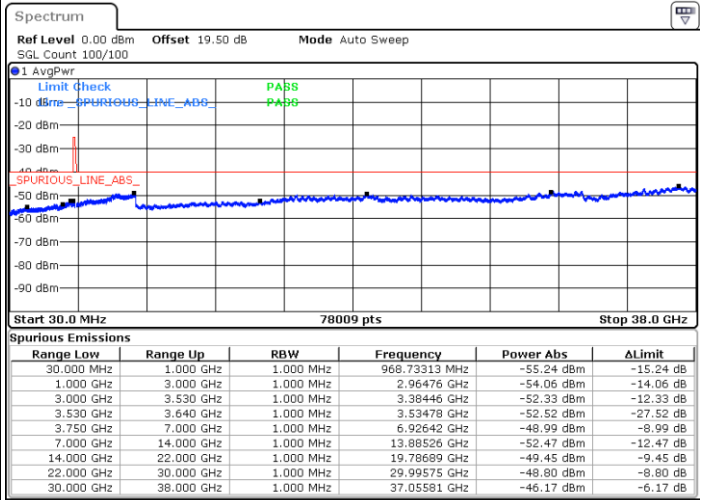

Lowest Channel / Full RB

N/A

Date: 30 JUN.2022 01:43:47

LTE Band 48 / 20MHz

16QAM

Middle Channel / 1RB0

Middle Channel / 1RBmax

Date: 30 JUN.2022 02:00:26

Date: 30 JUN.2022 02:12:55

Middle Channel / Full RB

N/A

Date: 30 JUN.2022 01:47:56

LTE Band 48 / 20MHz

16QAM

Highest Channel / 1RB0

Highest Channel / 1RBmax

Date: 30 JUN.2022 02:04:35

Date: 30 JUN.2022 02:17:05

Highest Channel / Full RB

N/A

Date: 30 JUN.2022 01:52:06

LTE Band 48 / 5MHz

64QAM

Lowest Channel / 1RB0

Lowest Channel / 1RBmax

Date: 29 JUN.2022 23:45:38

Date: 30 JUN.2022 00:10:35

Lowest Channel / Full RB

N/A

Date: 29 JUN.2022 23:58:06

LTE Band 48 / 5MHz

64QAM