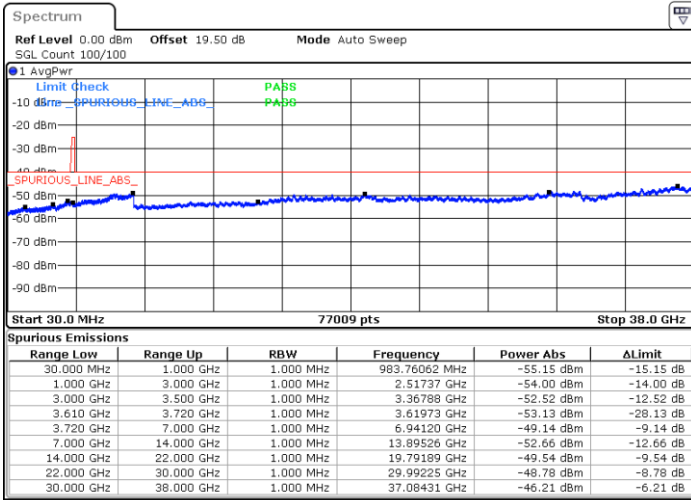

Date: 30 JUN.2022 01:22:58

LTE Band 48 / 15MHz

16QAM

Highest Channel / 1RB0

Highest Channel / 1RBmax

Date: 30 JUN.2022 01:14:38

Date: 30 JUN.2022 01:39:37

Highest Channel / Full RB

N/A

Date: 30 JUN.2022 01:27:07

LTE Band 48 / 20MHz

16QAM

Lowest Channel / 1RB0

Lowest Channel / 1RBmax

Date: 30 JUN.2022 01:56:17

Date: 30 JUN.2022 02:08:45

Lowest Channel / Full RB

N/A

Date: 30 JUN.2022 01:43:47

LTE Band 48 / 20MHz

16QAM

Middle Channel / 1RB0

Middle Channel / 1RBmax

Date: 30 JUN.2022 02:00:26

Date: 30 JUN.2022 02:12:55

Middle Channel / Full RB

N/A

Date: 30 JUN.2022 01:47:56

LTE Band 48 / 20MHz

16QAM

Highest Channel / 1RB0

Highest Channel / 1RBmax