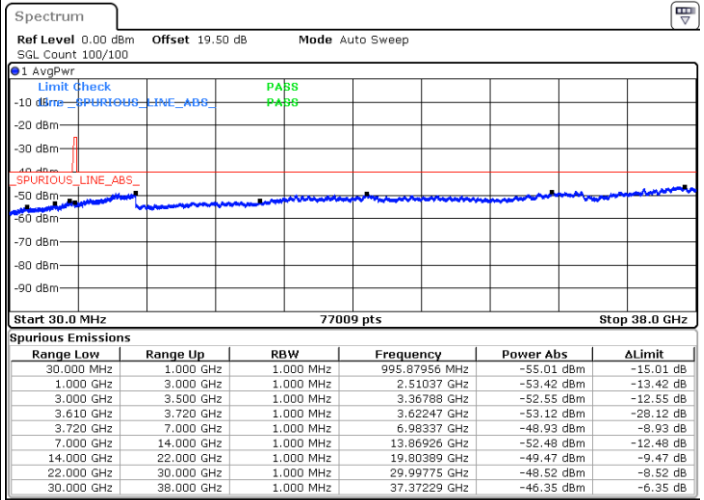

Middle Channel / Full RB

N/A

Date: 30. JUN. 2022 00:00:52

LTE Band 48 / 5MHz

16QAM

Highest Channel / 1RB0

Highest Channel / 1RBmax

Date: 29 JUN.2022 23:52:33

Date: 30 JUN.2022 00:17:30

Highest Channel / Full RB

N/A

Date: 30 JUN.2022 00:05:02

LTE Band 48 / 10MHz

16QAM

Lowest Channel / 1RB0

Lowest Channel / 1RBmax

Date: 30 JUN.2022 00:21:40

Date: 30 JUN.2022 00:53:50

Lowest Channel / Full RB

N/A

Date: 30 JUN.2022 00:34:10

LTE Band 48 / 10MHz

16QAM

MiddleChannel / 1RB0