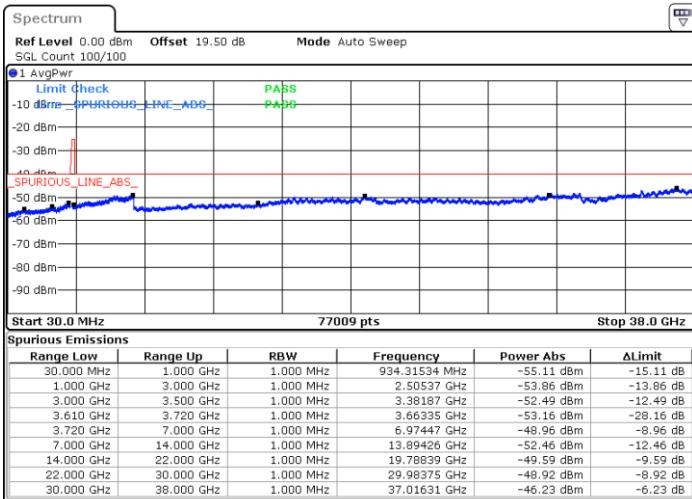

N/A

Date: 30 JUN.2022 00:44:08

LTE Band 48 / 10MHz

QPSK

Highest Channel / 1RB0

Highest Channel / 1RBmax

Date: 30 JUN.2022 00:31:22

Date: 30 JUN.2022 01:03:32

Highest Channel / Full RB

N/A

Date: 30 JUN.2022 00:51:03

LTE Band 48 / 15MHz

QPSK

Lowest Channel / 1RB0

Lowest Channel / 1RBmax

Date: 30 JUN.2022 01:04:56

Date: 30 JUN.2022 01:29:55

Lowest Channel / Full RB

N/A

Date: 30 JUN.2022 01:17:25

LTE Band 48 / 15MHz

QPSK

Middle Channel / 1RB0

Middle Channel / 1RBmax