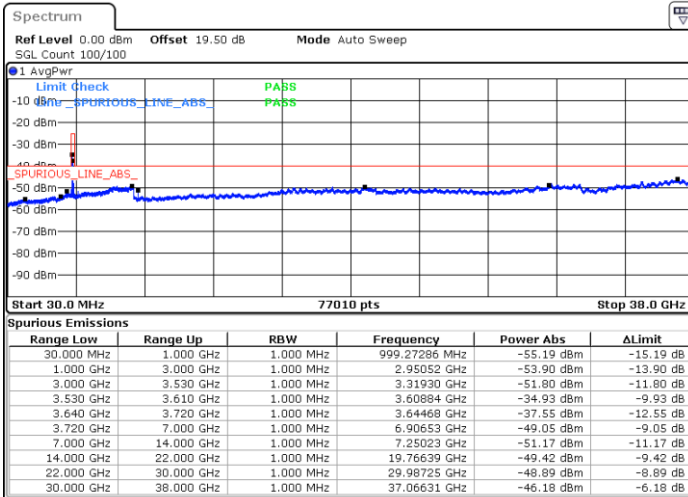

Lowest Channel / 1RBmax

Date: 29 JUN.2022 23:45:38

Date: 30 JUN.2022 00:10:35

Lowest Channel / Full RB

N/A

Date: 29 JUN.2022 23:58:06

LTE Band 48 / 5MHz

64QAM

Middle Channel / 1RB0

Middle Channel / 1RBmax

Date: 29 JUN.2022 23:47:01

Date: 30 JUN.2022 00:11:58

Middle Channel / Full RB

N/A

Date: 29 JUN.2022 23:59:30

LTE Band 48 / 5MHz

64QAM

Highest Channel / 1RB0

Highest Channel / 1RBmax

Date: 29 JUN.2022 23:53:56

Date: 30 JUN.2022 00:18:53

Highest Channel / Full RB

N/A

Date: 30 JUN.2022 00:06:25

LTE Band 48 / 10MHz

64QAM

Lowest Channel / 1RB0

Lowest Channel / 1RBmax

Date: 30 JUN.2022 00:20:17

Date: 30 JUN.2022 00:52:26

Lowest Channel / Full RB

N/A