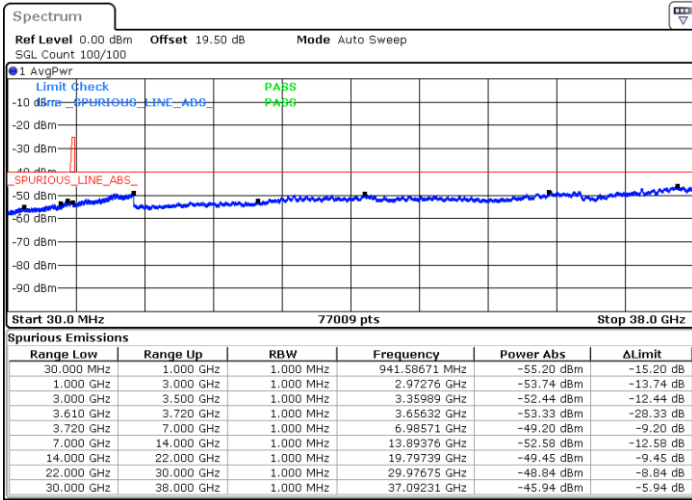

Middle Channel / 1RB0

Middle Channel / 1RBmax

Date: 29 JUN.2022 23:47:01

Date: 30 JUN.2022 00:11:58

Middle Channel / Full RB

N/A

Date: 29 JUN.2022 23:59:30

LTE Band 48 / 5MHz

64QAM

Highest Channel / 1RB0

Highest Channel / 1RBmax

Date: 29 JUN.2022 23:53:56

Date: 30 JUN.2022 00:18:53

Highest Channel / Full RB

N/A

Date: 30 JUN.2022 00:06:25

LTE Band 48 / 10MHz

64QAM

Lowest Channel / 1RB0

Lowest Channel / 1RBmax

Date: 30 JUN.2022 00:20:17

Date: 30 JUN.2022 00:52:26

Lowest Channel / Full RB

N/A