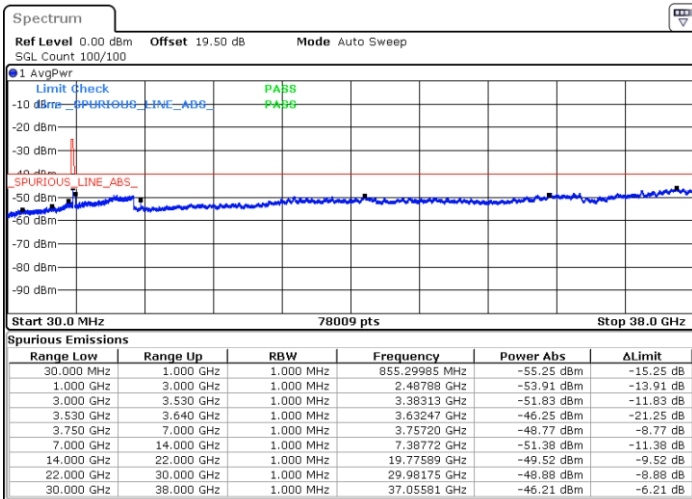

Date: 30 JUN.2022 01:11:51

Date: 30 JUN.2022 01:36:51

Middle Channel / Full RB

N/A

Date: 30 JUN.2022 01:24:21

LTE Band 48 / 15MHz

QPSK

Highest Channel / 1RB0

Highest Channel / 1RBmax

Date: 30 JUN 2022 01:13:15

Date: 30 JUN 2022 01:38:13

Highest Channel / Full RB

N/A

Date: 30 JUN 2022 01:25:44

LTE Band 48 / 20MHz

QPSK

Lowest Channel / 1RB0

Lowest Channel / 1RBmax

Date: 30 JUN.2022 01:57:40

Date: 30 JUN.2022 02:10:09

Lowest Channel / Full RB

N/A

Date: 30 JUN.2022 01:45:11

LTE Band 48 / 20MHz