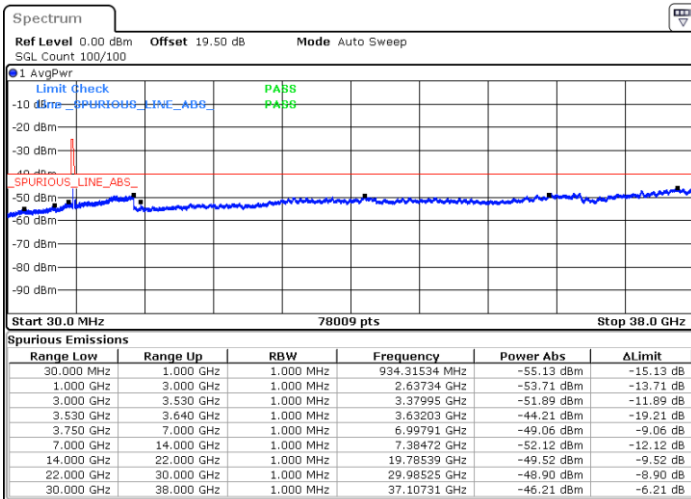

LTE Band 48 / 15MHz

16QAM

Middle Channel / 1RB0

Middle Channel / 1RBmax

Date: 30 JUN.2022 01:10:28

Date: 30 JUN.2022 01:35:27

Middle Channel / Full RB

N/A

Date: 30 JUN.2022 01:22:58

LTE Band 48 / 15MHz

16QAM

Highest Channel / 1RB0

Highest Channel / 1RBmax

Date: 30 JUN.2022 01:14:38

Date: 30 JUN.2022 01:39:37

Highest Channel / Full RB

N/A

Date: 30 JUN.2022 01:27:07

LTE Band 48 / 20MHz

16QAM

Lowest Channel / 1RB0

Lowest Channel / 1RBmax

Date: 30 JUN.2022 01:56:17

Date: 30 JUN.2022 02:08:45