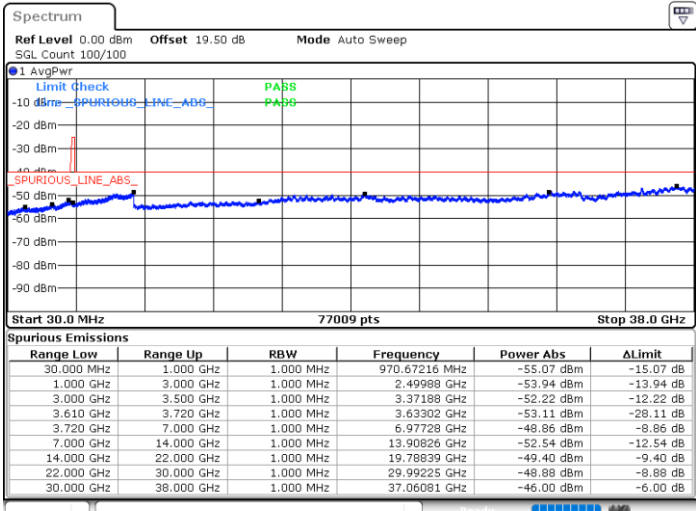

Date: 30 JUN.2022 02:12:55

Middle Channel / Full RB

N/A

Date: 30 JUN.2022 01:47:56

LTE Band 48 / 20MHz

16QAM

Highest Channel / 1RB0

Highest Channel / 1RBmax

Date: 30 JUN.2022 02:04:35

Date: 30 JUN.2022 02:17:05

Highest Channel / Full RB

N/A

Date: 30 JUN.2022 01:52:06

LTE Band 48 / 5MHz

64QAM

Lowest Channel / 1RB0

Lowest Channel / 1RBmax

Date: 29 JUN.2022 23:45:38

Date: 30 JUN.2022 00:10:35

Lowest Channel / Full RB

N/A

Date: 29 JUN.2022 23:58:06

LTE Band 48 / 5MHz

64QAM