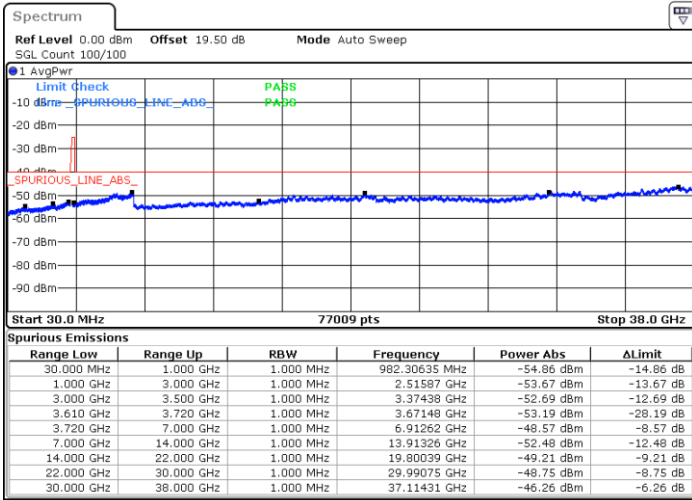

Middle Channel / Full RB

N/A

Date: 30. JUN. 2022 00:00:52

LTE Band 48 / 5MHz

16QAM

Highest Channel / 1RB0

Highest Channel / 1RBmax

Date: 29 JUN.2022 23:52:33

Date: 30 JUN.2022 00:17:30

Highest Channel / Full RB

N/A

Date: 30 JUN.2022 00:05:02

LTE Band 48 / 10MHz

16QAM

Lowest Channel / 1RB0

Lowest Channel / 1RBmax

Date: 30 JUN.2022 00:21:40

Date: 30 JUN.2022 00:53:50

Lowest Channel / Full RB

N/A

Date: 30 JUN.2022 00:34:10

LTE Band 48 / 10MHz

16QAM

MiddleChannel / 1RB0