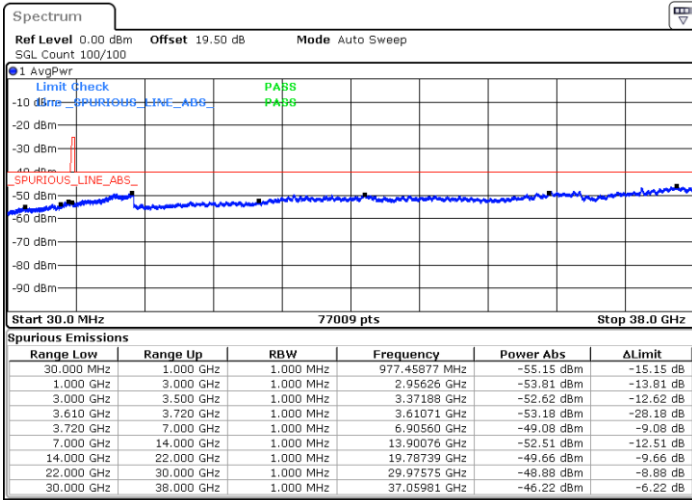

N/A

Date: 30 JUN.2022 00:44:08

LTE Band 48 / 10MHz

QPSK

Highest Channel / 1RB0

Highest Channel / 1RBmax

Date: 30 JUN.2022 00:31:22

Date: 30 JUN.2022 01:03:32

Highest Channel / Full RB

N/A

Date: 30 JUN.2022 00:51:03

LTE Band 48 / 15MHz

QPSK

Lowest Channel / 1RB0

Lowest Channel / 1RBmax

Date: 30 JUN.2022 01:04:56

Date: 30 JUN.2022 01:29:55

Lowest Channel / Full RB

N/A

Date: 30 JUN.2022 01:17:25

LTE Band 48 / 15MHz

QPSK

Middle Channel / 1RB0

Middle Channel / 1RBmax