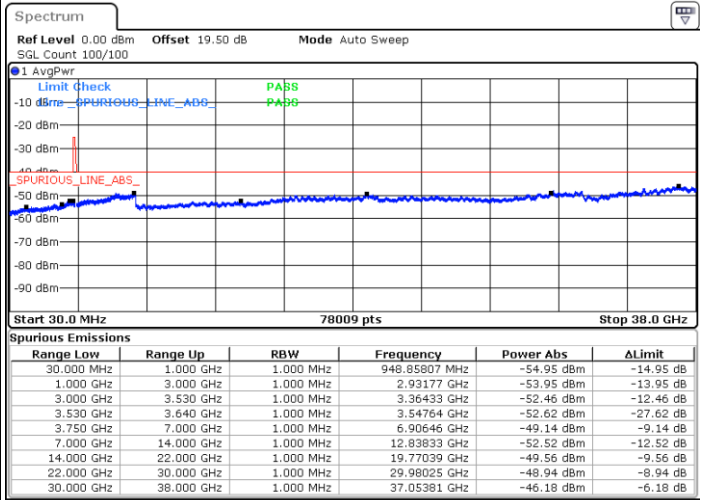

LTE Band 48 / 20MHz

QPSK

Highest Channel / 1RB0

Highest Channel / 1RBmax

Date: 30 JUN.2022 19:34:56

Date: 30 JUN.2022 02:18:29

Highest Channel / Full RB

N/A

Date: 30 JUN.2022 01:53:30

LTE Band 48 / 5MHz

16QAM

Lowest Channel / 1RB0

Lowest Channel / 1RBmax

Date: 29 JUN.2022 23:44:14

Date: 30 JUN.2022 00:09:12

Lowest Channel / Full RB