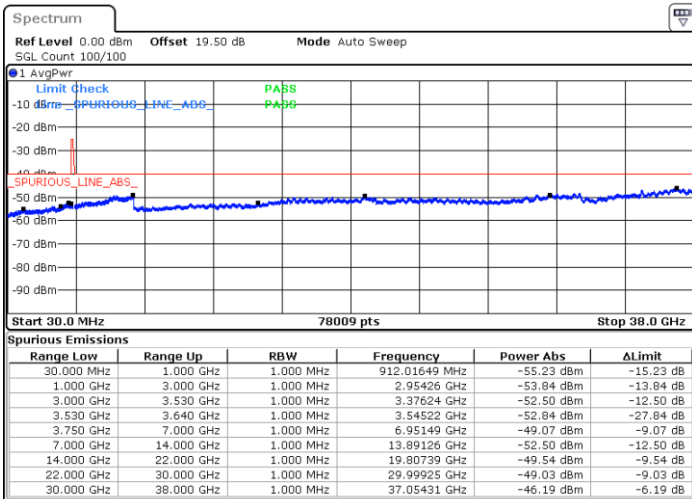

Middle Channel / 1RBmax

Date: 30 JUN.2022 00:25:49

Date: 30 JUN.2022 00:57:59

Middle Channel / Full RB

N/A

Date: 30 JUN.2022 00:45:31

LTE Band 48 / 10MHz

16QAM

Highest Channel / 1RB0

Highest Channel / 1RBmax

Date: 30 JUN.2022 00:29:59

Date: 30 JUN.2022 01:02:08

Highest Channel / Full RB

N/A

Date: 30 JUN.2022 00:49:40

LTE Band 48 / 15MHz

16QAM

Lowest Channel / 1RB0

Lowest Channel / 1RBmax

Date: 30 JUN.2022 01:06:19

Date: 30 JUN.2022 01:31:18

Lowest Channel / Full RB

N/A

Date: 30 JUN.2022 01:18:48