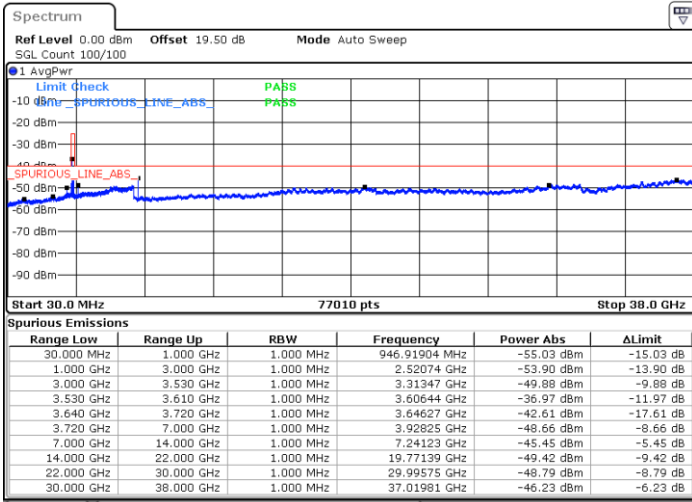

LTE Band 48 / 10MHz

64QAM

Lowest Channel / 1RB0

Lowest Channel / 1RBmax

Date: 30 JUN.2022 00:20:17

Date: 30 JUN.2022 00:52:26

Lowest Channel / Full RB

N/A

Date: 30 JUN.2022 00:32:47

LTE Band 48 / 10MHz

64QAM

MiddleChannel / 1RB0

Middle Channel / 1RBmax

Date: 30 JUN.2022 00:27:12

Date: 30 JUN.2022 00:59:22

Middle Channel / Full RB