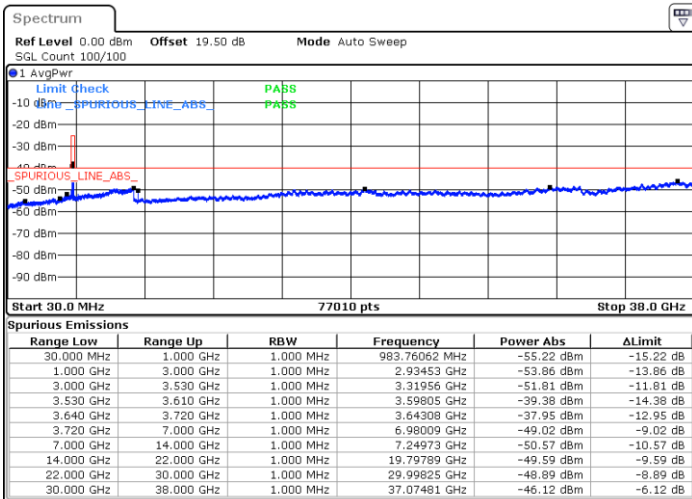

Date: 30 JUN.2022 01:53:30

LTE Band 48 / 5MHz

16QAM

Lowest Channel / 1RB0

Lowest Channel / 1RBmax

Date: 29 JUN.2022 23:44:14

Date: 30 JUN.2022 00:09:12

Lowest Channel / Full RB

N/A

Date: 29 JUN.2022 23:56:43

LTE Band 48 / 5MHz

16QAM

Middle Channel / 1RB0

Middle Channel / 1RBmax

Date: 29. JUN. 2022 23:48:24

Date: 30. JUN. 2022 00:13:21

Middle Channel / Full RB

N/A

Date: 30. JUN. 2022 00:00:52

LTE Band 48 / 5MHz

16QAM

Highest Channel / 1RB0

Highest Channel / 1RBmax

Date: 29 JUN.2022 23:52:33

Date: 30 JUN.2022 00:17:30

Highest Channel / Full RB

N/A

Date: 30 JUN.2022 00:05:02

LTE Band 48 / 10MHz

16QAM

Lowest Channel / 1RB0

Lowest Channel / 1RBmax