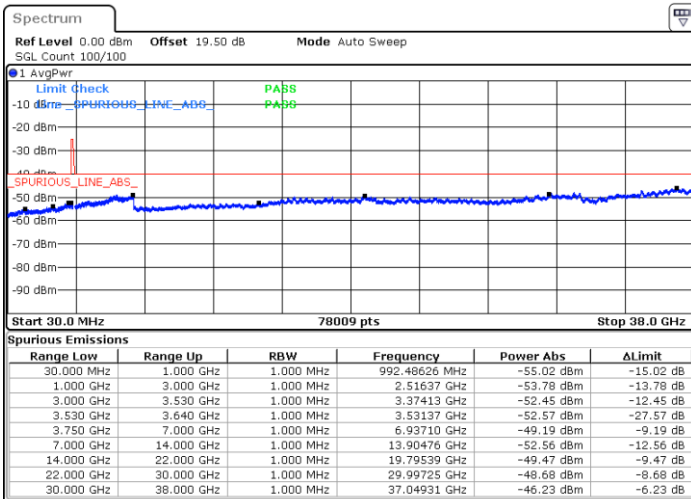

Middle Channel / Full RB

N/A

Date: 30. JUN. 2022 00:00:52

LTE Band 48 / 5MHz

16QAM

Highest Channel / 1RB0

Highest Channel / 1RBmax

Date: 29 JUN.2022 23:52:33

Date: 30 JUN.2022 00:17:30

Highest Channel / Full RB

N/A

Date: 30 JUN.2022 00:05:02

LTE Band 48 / 10MHz

16QAM

Lowest Channel / 1RB0

Lowest Channel / 1RBmax