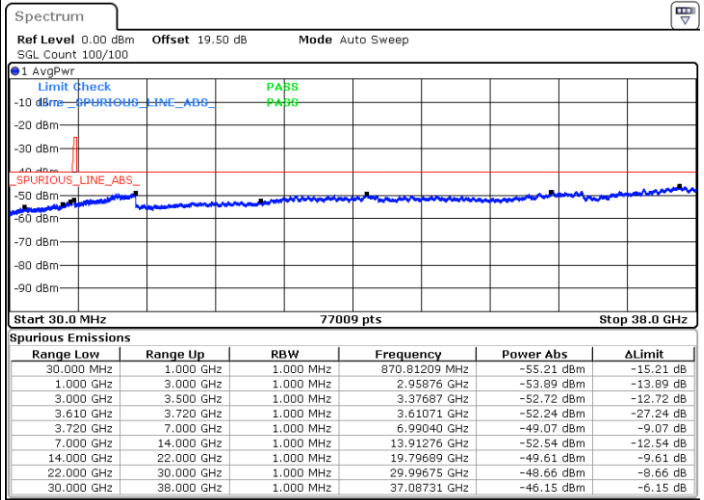

Middle Channel / 1RBmax

Date: 30 JUN.2022 00:25:49

Date: 30 JUN.2022 00:57:59

Middle Channel / Full RB

N/A

Date: 30 JUN.2022 00:45:31

LTE Band 48 / 10MHz

16QAM

Highest Channel / 1RB0

Highest Channel / 1RBmax

Date: 30 JUN.2022 00:29:59

Date: 30 JUN.2022 01:02:08

Highest Channel / Full RB

N/A

Date: 30 JUN.2022 00:49:40

LTE Band 48 / 15MHz

16QAM

Lowest Channel / 1RB0

Lowest Channel / 1RBmax

Date: 30 JUN.2022 01:06:19

Date: 30 JUN.2022 01:31:18

Lowest Channel / Full RB

N/A

Date: 30 JUN.2022 01:18:48