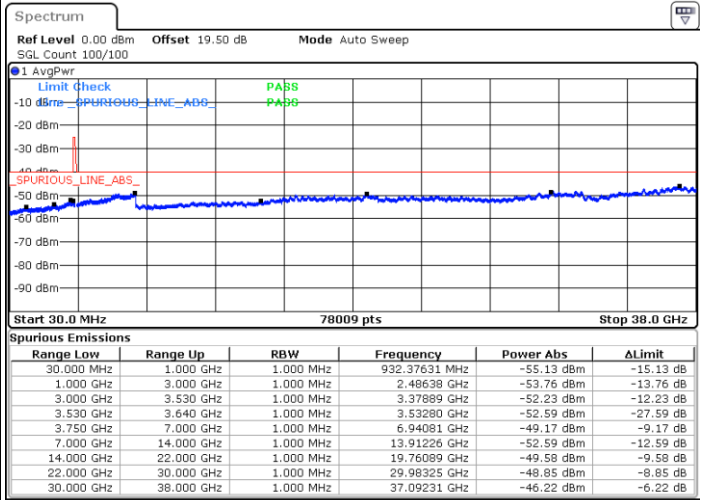

Lowest Channel / 1RBmax

Date: 29 JUN.2022 23:45:38

Date: 30 JUN.2022 00:10:35

Lowest Channel / Full RB

N/A

Date: 29 JUN.2022 23:58:06

LTE Band 48 / 5MHz

64QAM

Middle Channel / 1RB0

Middle Channel / 1RBmax

Date: 29 JUN.2022 23:47:01

Date: 30 JUN.2022 00:11:58

Middle Channel / Full RB

N/A

Date: 29 JUN.2022 23:59:30

LTE Band 48 / 5MHz

64QAM

Highest Channel / 1RB0

Highest Channel / 1RBmax

Date: 29 JUN.2022 23:53:56

Date: 30 JUN.2022 00:18:53

Highest Channel / Full RB

N/A

Date: 30 JUN.2022 00:06:25

LTE Band 48 / 10MHz

64QAM

Lowest Channel / 1RB0

Lowest Channel / 1RBmax

Date: 30 JUN.2022 00:20:17

Date: 30 JUN.2022 00:52:26

Lowest Channel / Full RB

N/A