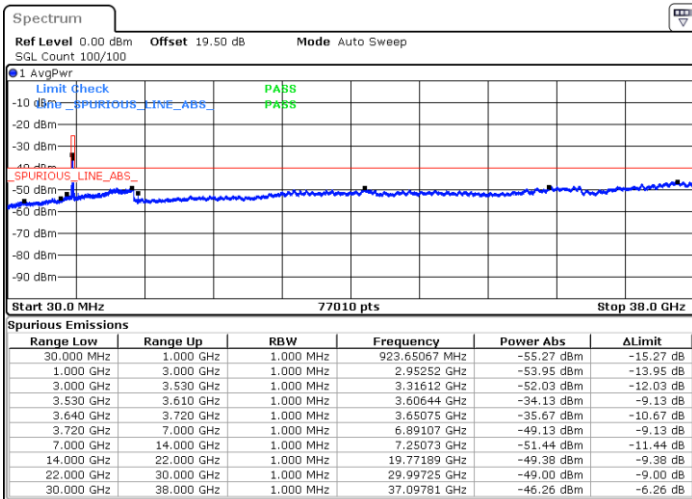

LTE Band 48 / 10MHz

QPSK

Lowest Channel / 1RB0

Lowest Channel / 1RBmax

Date: 30 JUN.2022 00:23:04

Date: 30 JUN.2022 00:55:13

Lowest Channel / Full RB

N/A

Date: 30 JUN.2022 00:35:33

LTE Band 48 / 10MHz

QPSK

MiddleChannel / 1RB0

Middle Channel / 1RBmax

Date: 30 JUN.2022 00:24:27

Date: 30 JUN.2022 18:57:51

Middle Channel / Full RB

N/A

Date: 30 JUN.2022 00:44:08

LTE Band 48 / 10MHz

QPSK

Highest Channel / 1RB0

Highest Channel / 1RBmax

Date: 30 JUN.2022 00:31:22

Date: 30 JUN.2022 01:03:32

Highest Channel / Full RB

N/A

Date: 30 JUN.2022 00:51:03

LTE Band 48 / 15MHz

QPSK

Lowest Channel / 1RB0

Lowest Channel / 1RBmax

Date: 30 JUN.2022 01:04:56