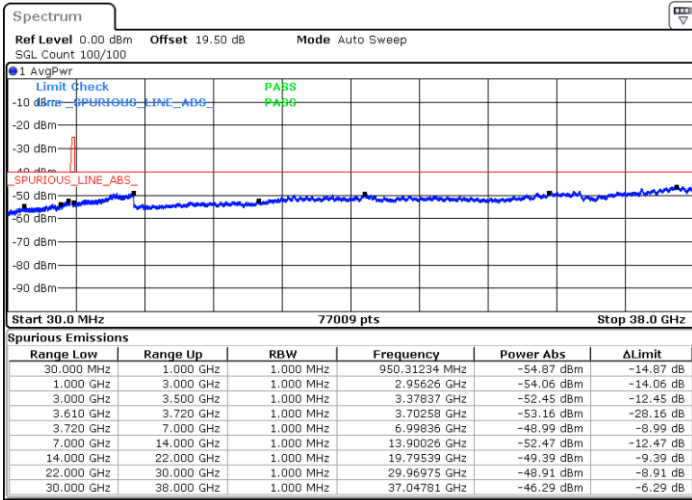

Middle Channel / 1RBmax

Date: 30 JUN.2022 00:25:49

Date: 30 JUN.2022 00:57:59

Middle Channel / Full RB

N/A

Date: 30 JUN.2022 00:45:31

LTE Band 48 / 10MHz

16QAM

Highest Channel / 1RB0

Highest Channel / 1RBmax

Date: 30 JUN.2022 00:29:59

Date: 30 JUN.2022 01:02:08

Highest Channel / Full RB

N/A

Date: 30 JUN.2022 00:49:40

LTE Band 48 / 15MHz

16QAM

Lowest Channel / 1RB0

Lowest Channel / 1RBmax

Date: 30 JUN.2022 01:06:19

Date: 30 JUN.2022 01:31:18

Lowest Channel / Full RB

N/A

Date: 30 JUN.2022 01:18:48