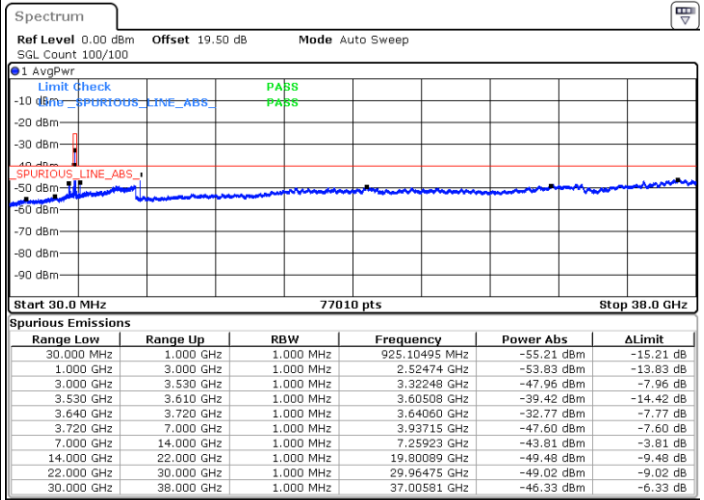

LTE Band 48 / 10MHz

QPSK

Lowest Channel / 1RB0

Lowest Channel / 1RBmax

Date: 30 JUN.2022 00:23:04

Date: 30 JUN.2022 00:55:13

Lowest Channel / Full RB

N/A

Date: 30 JUN.2022 00:35:33

LTE Band 48 / 10MHz

QPSK

MiddleChannel / 1RB0

Middle Channel / 1RBmax

Date: 30 JUN.2022 00:24:27

Date: 30 JUN.2022 18:57:51

Middle Channel / Full RB

N/A

Date: 30 JUN.2022 00:44:08

LTE Band 48 / 10MHz

QPSK

Highest Channel / 1RB0

Highest Channel / 1RBmax

Date: 30 JUN.2022 00:31:22

Date: 30 JUN.2022 01:03:32

Highest Channel / Full RB

N/A

Date: 30 JUN.2022 00:51:03

LTE Band 48 / 15MHz

QPSK

Lowest Channel / 1RB0

Lowest Channel / 1RBmax

Date: 30 JUN.2022 01:04:56