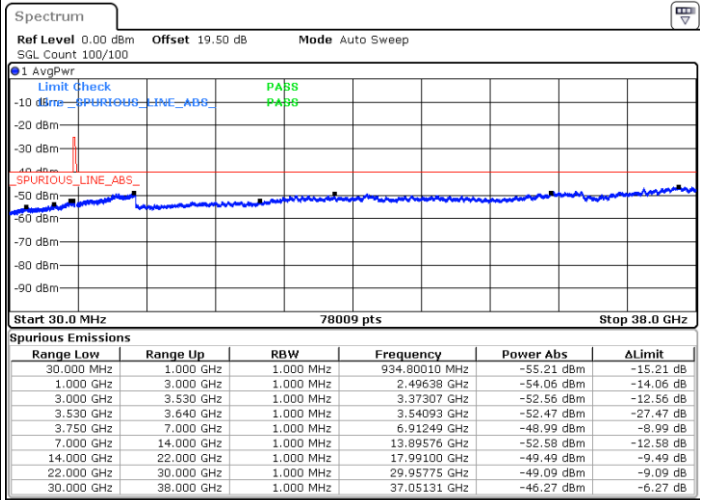

LTE Band 48 / 15MHz

16QAM

Middle Channel / 1RB0

Middle Channel / 1RBmax

Date: 30 JUN.2022 01:10:28

Date: 30 JUN.2022 01:35:27

Middle Channel / Full RB

N/A

Date: 30 JUN.2022 01:22:58

LTE Band 48 / 15MHz

16QAM

Highest Channel / 1RB0

Highest Channel / 1RBmax

Date: 30 JUN.2022 01:14:38

Date: 30 JUN.2022 01:39:37

Highest Channel / Full RB

N/A

Date: 30 JUN.2022 01:27:07

LTE Band 48 / 20MHz

16QAM

Lowest Channel / 1RB0

Lowest Channel / 1RBmax

Date: 30 JUN.2022 01:56:17

Date: 30 JUN.2022 02:08:45