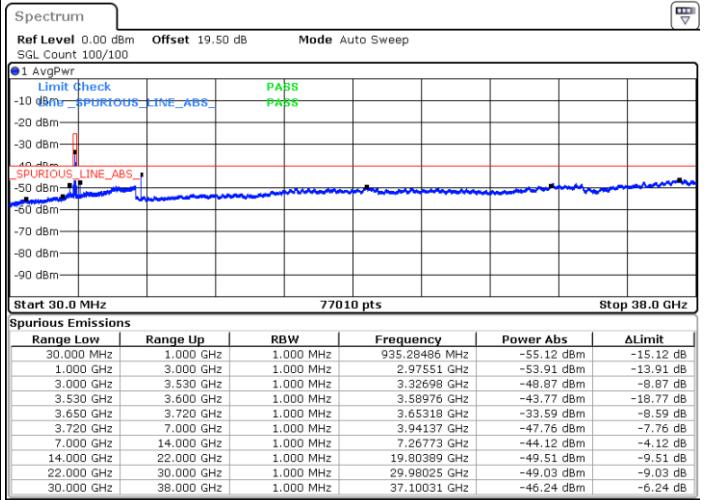

N/A

Date: 30 JUN.2022 01:27:07

LTE Band 48 / 20MHz

16QAM

Lowest Channel / 1RB0

Lowest Channel / 1RBmax

Date: 30 JUN.2022 01:56:17

Date: 30 JUN.2022 02:08:45

Lowest Channel / Full RB

N/A

Date: 30 JUN.2022 01:43:47

LTE Band 48 / 20MHz

16QAM

Middle Channel / 1RB0

Middle Channel / 1RBmax

Date: 30 JUN.2022 02:00:26

Date: 30 JUN.2022 02:12:55

Middle Channel / Full RB

N/A

Date: 30 JUN.2022 01:47:56

LTE Band 48 / 20MHz

16QAM

Highest Channel / 1RB0

Highest Channel / 1RBmax

Date: 30 JUN.2022 02:04:35

Date: 30 JUN.2022 02:17:05

Highest Channel / Full RB

N/A

Date: 30 JUN.2022 01:52:06

LTE Band 48 / 5MHz

64QAM

Lowest Channel / 1RB0