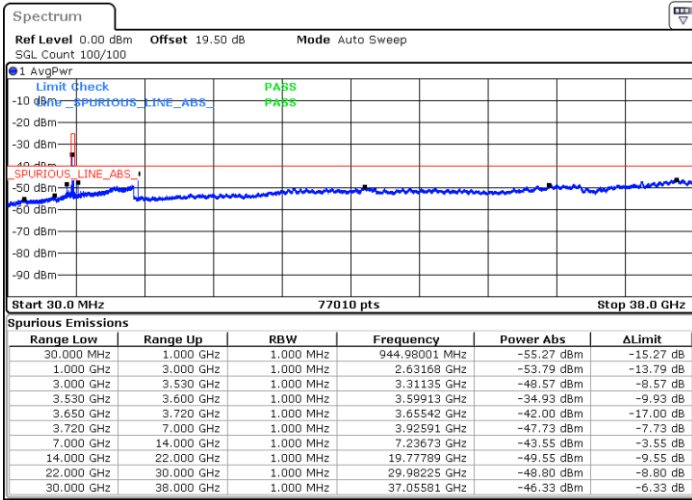

Highest Channel / Full RB

N/A

Date: 30 JUN.2022 00:51:03

LTE Band 48 / 15MHz

QPSK

Lowest Channel / 1RB0

Lowest Channel / 1RBmax

Date: 30 JUN.2022 01:04:56

Date: 30 JUN.2022 01:29:55

Lowest Channel / Full RB

N/A

Date: 30 JUN.2022 01:17:25

LTE Band 48 / 15MHz

QPSK

Middle Channel / 1RB0

Middle Channel / 1RBmax

Date: 30 JUN.2022 01:11:51

Date: 30 JUN.2022 01:36:51

Middle Channel / Full RB

N/A

Date: 30 JUN.2022 01:24:21

LTE Band 48 / 15MHz

QPSK

Highest Channel / 1RB0

Highest Channel / 1RBmax

Date: 30 JUN 2022 01:13:15

Date: 30 JUN 2022 01:38:13

Highest Channel / Full RB

N/A

Date: 30 JUN 2022 01:25:44

LTE Band 48 / 20MHz

QPSK