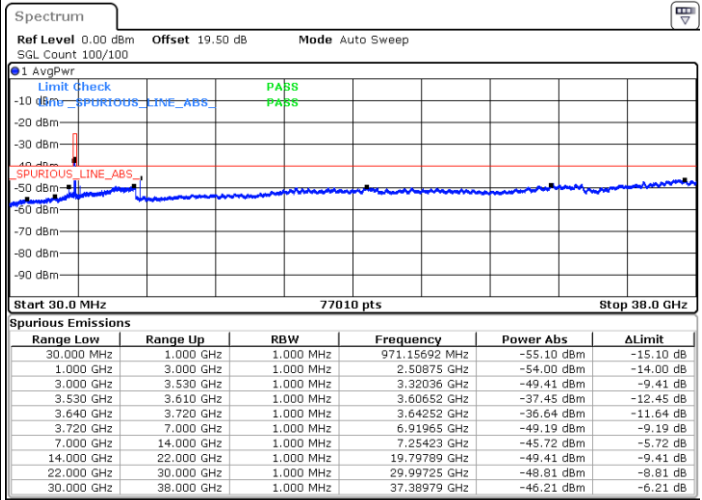

Date: 30 JUN.2022 02:04:35

Date: 30 JUN.2022 02:17:05

Highest Channel / Full RB

N/A

Date: 30 JUN.2022 01:52:06

LTE Band 48 / 5MHz

64QAM

Lowest Channel / 1RB0

Lowest Channel / 1RBmax

Date: 29 JUN.2022 23:45:38

Date: 30 JUN.2022 00:10:35

Lowest Channel / Full RB

N/A

Date: 29 JUN.2022 23:58:06

LTE Band 48 / 5MHz

64QAM

Middle Channel / 1RB0

Middle Channel / 1RBmax

Date: 29 JUN.2022 23:47:01

Date: 30 JUN.2022 00:11:58

Middle Channel / Full RB

N/A

Date: 29 JUN.2022 23:59:30

LTE Band 48 / 5MHz