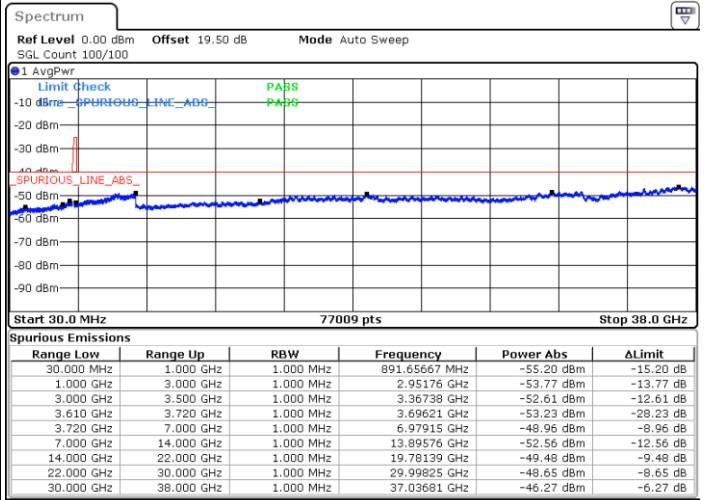

64QAM

Highest Channel / 1RB0

Highest Channel / 1RBmax

Date: 29 JUN.2022 23:53:56

Date: 30 JUN.2022 00:18:53

Highest Channel / Full RB

N/A

Date: 30 JUN.2022 00:06:25

LTE Band 48 / 10MHz

64QAM

Lowest Channel / 1RB0

Lowest Channel / 1RBmax

Date: 30 JUN.2022 00:20:17

Date: 30 JUN.2022 00:52:26

Lowest Channel / Full RB

N/A

Date: 30 JUN.2022 00:32:47

LTE Band 48 / 10MHz

64QAM

MiddleChannel / 1RB0

Middle Channel / 1RBmax

Date: 30 JUN.2022 00:27:12

Date: 30 JUN.2022 00:59:22

Middle Channel / Full RB