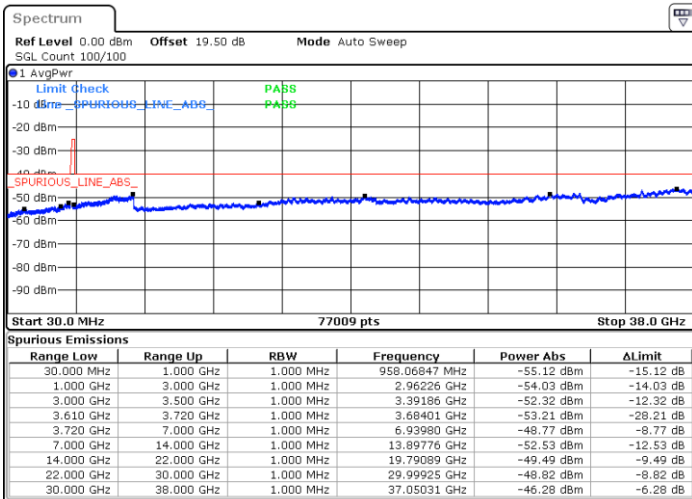

LTE Band 48 / 20MHz

QPSK

Highest Channel / 1RB0

Highest Channel / 1RBmax

Date: 30 JUN.2022 19:34:56

Date: 30 JUN.2022 02:18:29

Highest Channel / Full RB

N/A

Date: 30 JUN.2022 01:53:30

LTE Band 48 / 5MHz

16QAM

Lowest Channel / 1RB0

Lowest Channel / 1RBmax

Date: 29 JUN.2022 23:44:14

Date: 30 JUN.2022 00:09:12

Lowest Channel / Full RB

N/A

Date: 29 JUN.2022 23:56:43

LTE Band 48 / 5MHz

16QAM

Middle Channel / 1RB0

Middle Channel / 1RBmax

Date: 29. JUN. 2022 23:48:24

Date: 30. JUN. 2022 00:13:21