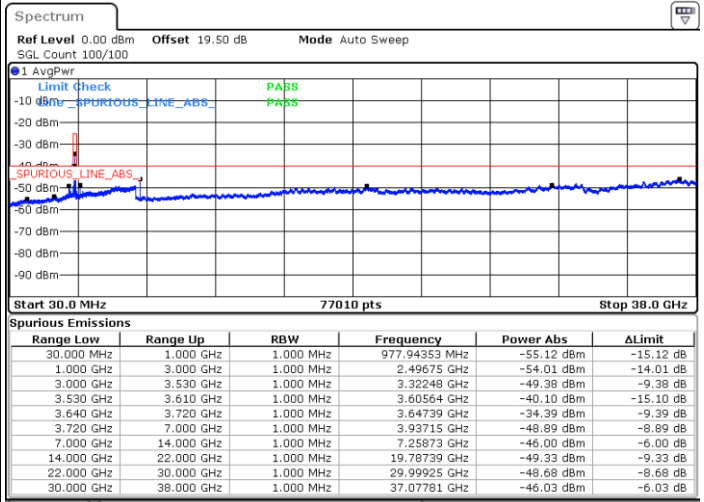

LTE Band 48 / 10MHz

64QAM

Lowest Channel / 1RB0

Lowest Channel / 1RBmax

Date: 30 JUN.2022 00:20:17

Date: 30 JUN.2022 00:52:26

Lowest Channel / Full RB

N/A

Date: 30 JUN.2022 00:32:47

LTE Band 48 / 10MHz

64QAM

MiddleChannel / 1RB0

Middle Channel / 1RBmax

Date: 30 JUN.2022 00:27:12

Date: 30 JUN.2022 00:59:22

Middle Channel / Full RB