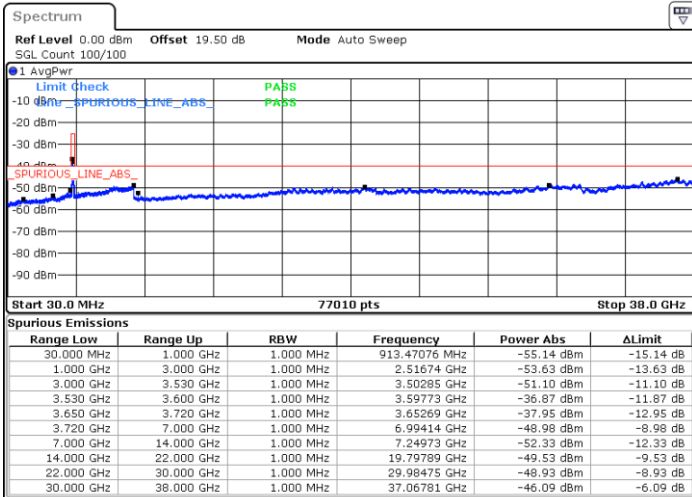

Highest Channel / Full RB

N/A

Date: 30 JUN.2022 00:51:03

LTE Band 48 / 15MHz

QPSK

Lowest Channel / 1RB0

Lowest Channel / 1RBmax

Date: 30 JUN.2022 01:04:56

Date: 30 JUN.2022 01:29:55

Lowest Channel / Full RB

N/A

Date: 30 JUN.2022 01:17:25

LTE Band 48 / 15MHz

QPSK

Middle Channel / 1RB0

Middle Channel / 1RBmax

Date: 30 JUN.2022 01:11:51

Date: 30 JUN.2022 01:36:51

Middle Channel / Full RB

N/A

Date: 30 JUN.2022 01:24:21

LTE Band 48 / 15MHz

QPSK

Highest Channel / 1RB0

Highest Channel / 1RBmax

Date: 30 JUN 2022 01:13:15

Date: 30 JUN 2022 01:38:13

Highest Channel / Full RB

N/A

Date: 30 JUN 2022 01:25:44

LTE Band 48 / 20MHz

QPSK