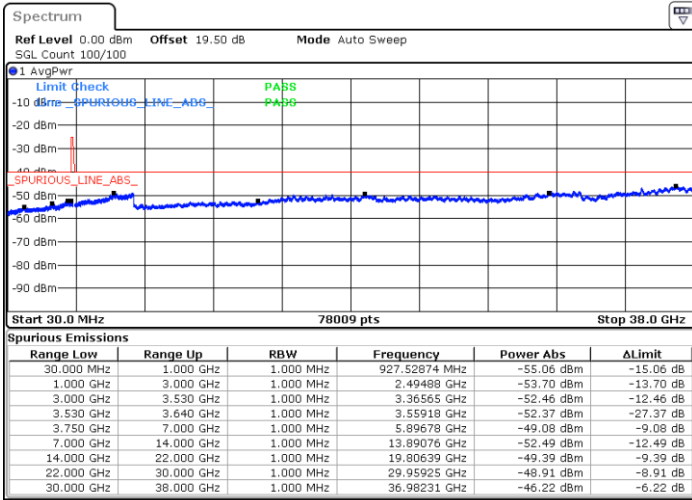

Lowest Channel / 1RBmax

Date: 29 JUN.2022 23:45:38

Date: 30 JUN.2022 00:10:35

Lowest Channel / Full RB

N/A

Date: 29 JUN.2022 23:58:06

LTE Band 48 / 5MHz

64QAM

Middle Channel / 1RB0

Middle Channel / 1RBmax

Date: 29 JUN.2022 23:47:01

Date: 30 JUN.2022 00:11:58

Middle Channel / Full RB

N/A

Date: 29 JUN.2022 23:59:30

LTE Band 48 / 5MHz

64QAM

Highest Channel / 1RB0

Highest Channel / 1RBmax

Date: 29 JUN.2022 23:53:56

Date: 30 JUN.2022 00:18:53

Highest Channel / Full RB

N/A

Date: 30 JUN.2022 00:06:25