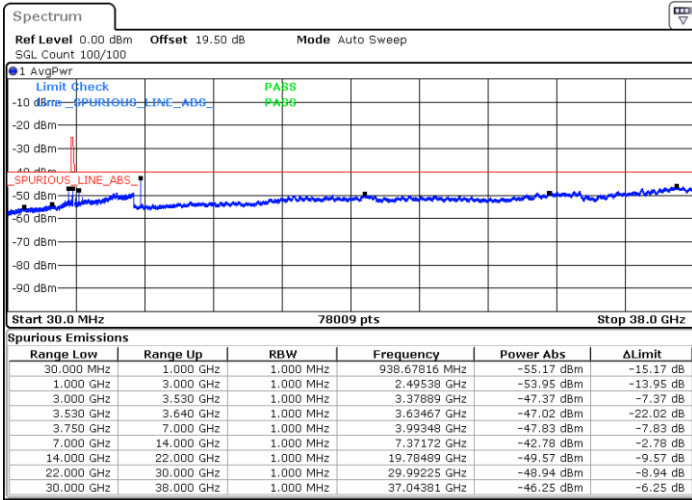

Date: 30 JUN.2022 01:29:55

Lowest Channel / Full RB

N/A

Date: 30 JUN.2022 01:17:25

LTE Band 48 / 15MHz

QPSK

Middle Channel / 1RB0

Middle Channel / 1RBmax

Date: 30 JUN.2022 01:11:51

Date: 30 JUN.2022 01:36:51

Middle Channel / Full RB

N/A

Date: 30 JUN.2022 01:24:21

LTE Band 48 / 15MHz

QPSK

Highest Channel / 1RB0

Highest Channel / 1RBmax

Date: 30 JUN 2022 01:13:15

Date: 30 JUN 2022 01:38:13

Highest Channel / Full RB

N/A

Date: 30 JUN 2022 01:25:44

LTE Band 48 / 20MHz

QPSK

Lowest Channel / 1RB0

Lowest Channel / 1RBmax

Date: 30 JUN.2022 01:57:40

Date: 30 JUN.2022 02:10:09

Lowest Channel / Full RB

N/A

Date: 30 JUN.2022 01:45:11

LTE Band 48 / 20MHz