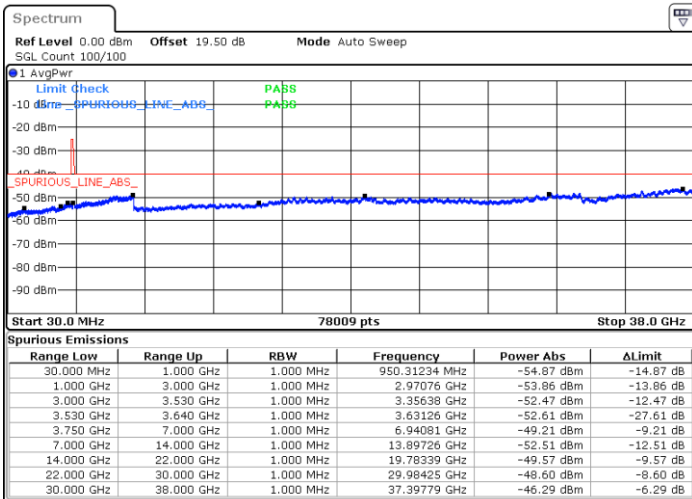

Middle Channel / 1RB0

Middle Channel / 1RBmax

Date: 29 JUN.2022 23:47:01

Date: 30 JUN.2022 00:11:58

Middle Channel / Full RB

N/A

Date: 29 JUN.2022 23:59:30

LTE Band 48 / 5MHz

64QAM

Highest Channel / 1RB0

Highest Channel / 1RBmax

Date: 29 JUN.2022 23:53:56

Date: 30 JUN.2022 00:18:53

Highest Channel / Full RB

N/A

Date: 30 JUN.2022 00:06:25

LTE Band 48 / 10MHz

64QAM

Lowest Channel / 1RB0

Lowest Channel / 1RBmax

Date: 30 JUN.2022 00:20:17

Date: 30 JUN.2022 00:52:26

Lowest Channel / Full RB

N/A