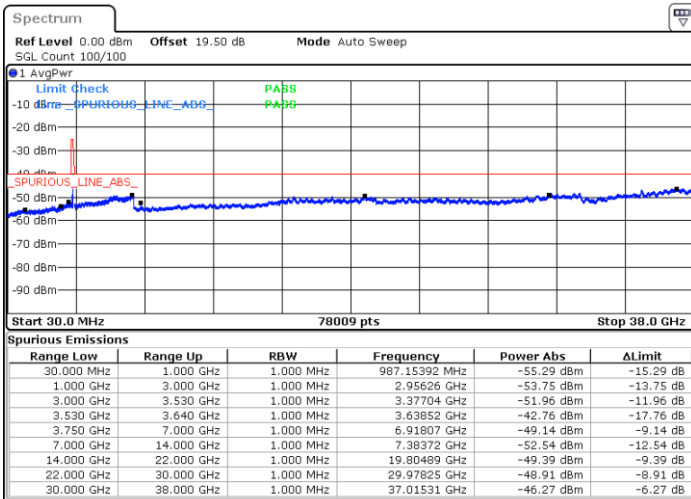

Lowest Channel / Full RB

N/A

Date: 30 JUN.2022 01:43:47

LTE Band 48 / 20MHz

16QAM

Middle Channel / 1RB0

Middle Channel / 1RBmax

Date: 30 JUN.2022 02:00:26

Date: 30 JUN.2022 02:12:55

Middle Channel / Full RB

N/A

Date: 30 JUN.2022 01:47:56

LTE Band 48 / 20MHz

16QAM

Highest Channel / 1RB0

Highest Channel / 1RBmax

Date: 30 JUN.2022 02:04:35

Date: 30 JUN.2022 02:17:05

Highest Channel / Full RB

N/A

Date: 30 JUN.2022 01:52:06

LTE Band 48 / 5MHz

64QAM

Lowest Channel / 1RB0

Lowest Channel / 1RBmax

Date: 29 JUN.2022 23:45:38

Date: 30 JUN.2022 00:10:35

Lowest Channel / Full RB

N/A

Date: 29 JUN.2022 23:58:06

LTE Band 48 / 5MHz

64QAM