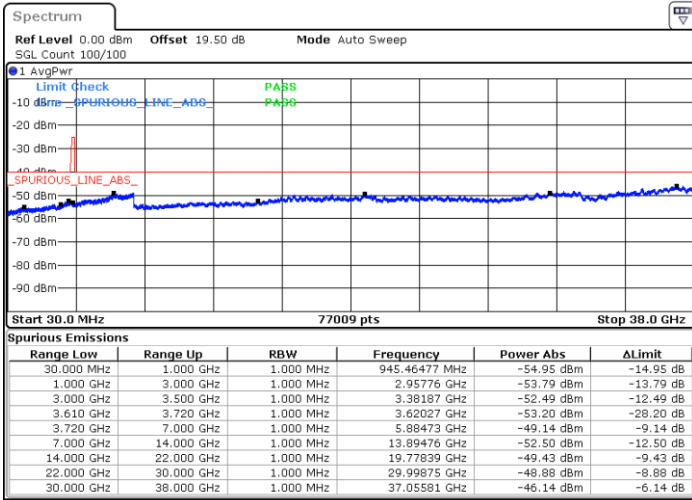

Date: 30 JUN.2022 01:11:51

Date: 30 JUN.2022 01:36:51

Middle Channel / Full RB

N/A

Date: 30 JUN.2022 01:24:21

LTE Band 48 / 15MHz

QPSK

Highest Channel / 1RB0

Highest Channel / 1RBmax

Date: 30 JUN 2022 01:13:15

Date: 30 JUN 2022 01:38:13

Highest Channel / Full RB

N/A

Date: 30 JUN 2022 01:25:44

LTE Band 48 / 20MHz

QPSK

Lowest Channel / 1RB0

Lowest Channel / 1RBmax

Date: 30 JUN.2022 01:57:40

Date: 30 JUN.2022 02:10:09

Lowest Channel / Full RB

N/A

Date: 30 JUN.2022 01:45:11

LTE Band 48 / 20MHz