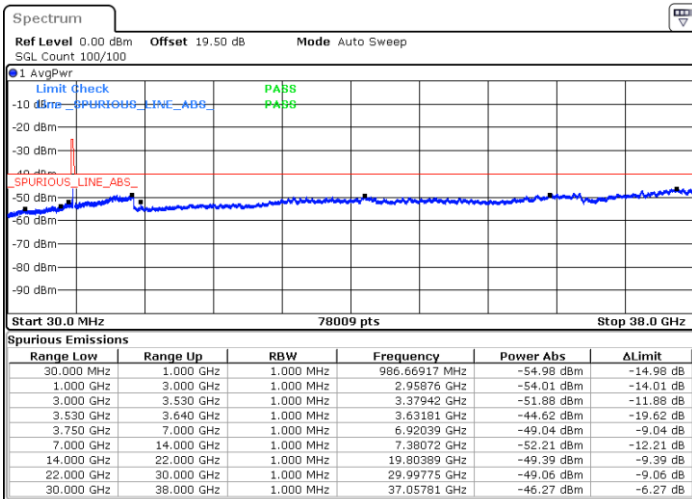

LTE Band 48 / 20MHz

QPSK

Highest Channel / 1RB0

Highest Channel / 1RBmax

Date: 30 JUN.2022 19:34:56

Date: 30 JUN.2022 02:18:29

Highest Channel / Full RB

N/A

Date: 30 JUN.2022 01:53:30

LTE Band 48 / 5MHz

16QAM

Lowest Channel / 1RB0

Lowest Channel / 1RBmax

Date: 29 JUN.2022 23:44:14

Date: 30 JUN.2022 00:09:12

Lowest Channel / Full RB