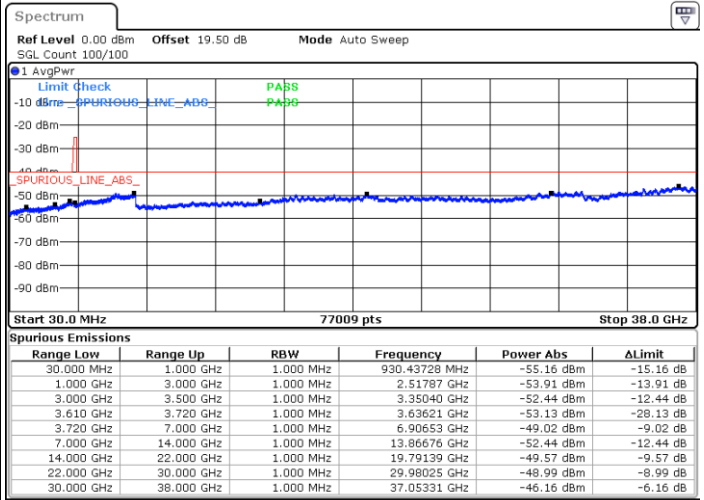

N/A

Date: 30 JUN.2022 00:44:08

LTE Band 48 / 10MHz

QPSK

Highest Channel / 1RB0

Highest Channel / 1RBmax

Date: 30 JUN.2022 00:31:22

Date: 30 JUN.2022 01:03:32

Highest Channel / Full RB

N/A

Date: 30 JUN.2022 00:51:03

LTE Band 48 / 15MHz

QPSK

Lowest Channel / 1RB0

Lowest Channel / 1RBmax

Date: 30 JUN.2022 01:04:56

Date: 30 JUN.2022 01:29:55

Lowest Channel / Full RB

N/A

Date: 30 JUN.2022 01:17:25

LTE Band 48 / 15MHz

QPSK

Middle Channel / 1RB0

Middle Channel / 1RBmax