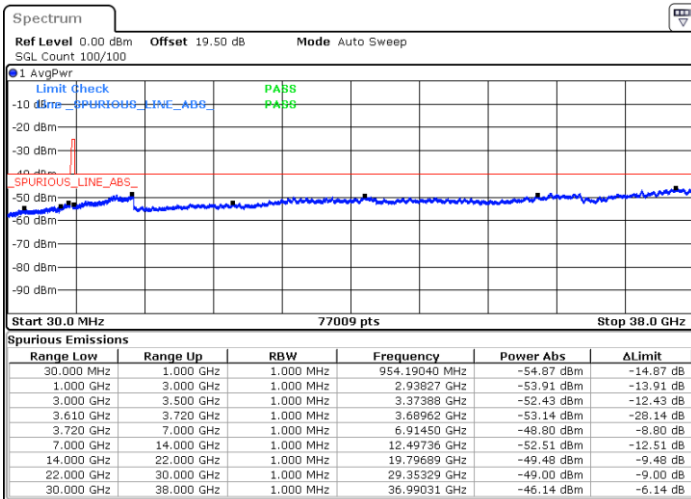

LTE Band 48 / 10MHz

QPSK

Lowest Channel / 1RB0

Lowest Channel / 1RBmax

Date: 30 JUN.2022 00:23:04

Date: 30 JUN.2022 00:55:13

Lowest Channel / Full RB

N/A

Date: 30 JUN.2022 00:35:33

LTE Band 48 / 10MHz

QPSK

MiddleChannel / 1RB0

Middle Channel / 1RBmax

Date: 30 JUN.2022 00:24:27

Date: 30 JUN.2022 18:57:51

Middle Channel / Full RB

N/A

Date: 30 JUN.2022 00:44:08

LTE Band 48 / 10MHz

QPSK

Highest Channel / 1RB0

Highest Channel / 1RBmax

Date: 30 JUN.2022 00:31:22

Date: 30 JUN.2022 01:03:32