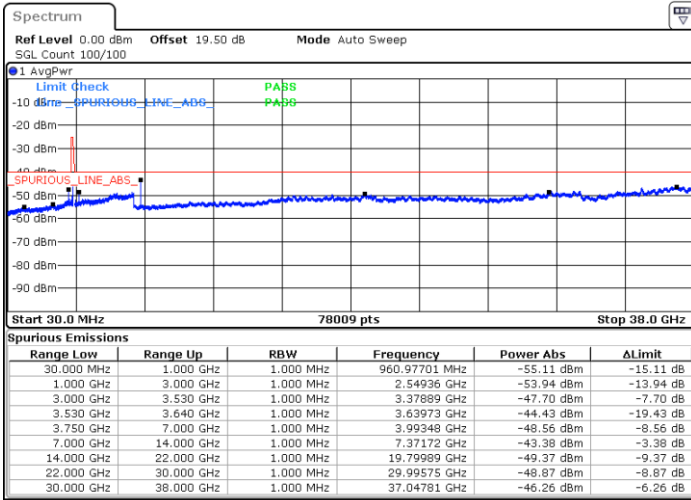

LTE Band 48 / 15MHz

16QAM

Middle Channel / 1RB0

Middle Channel / 1RBmax

Date: 30 JUN.2022 01:10:28

Date: 30 JUN.2022 01:35:27

Middle Channel / Full RB

N/A

Date: 30 JUN.2022 01:22:58

LTE Band 48 / 15MHz

16QAM

Highest Channel / 1RB0

Highest Channel / 1RBmax

Date: 30 JUN.2022 01:14:38

Date: 30 JUN.2022 01:39:37

Highest Channel / Full RB

N/A

Date: 30 JUN.2022 01:27:07

LTE Band 48 / 20MHz

16QAM

Lowest Channel / 1RB0

Lowest Channel / 1RBmax

Date: 30 JUN.2022 01:56:17

Date: 30 JUN.2022 02:08:45