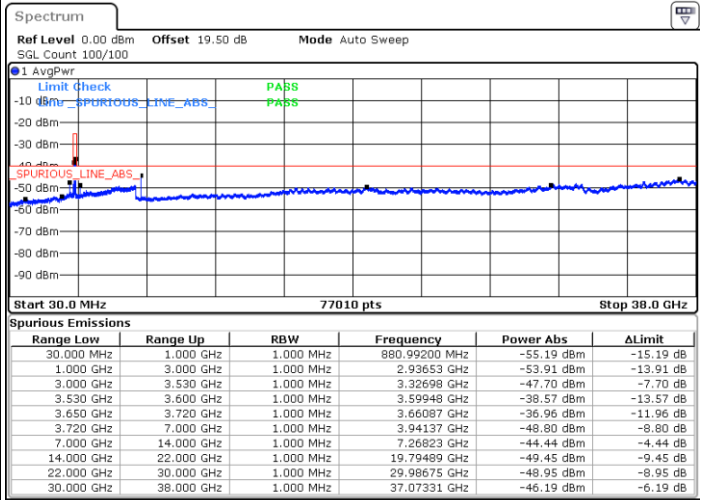

LTE Band 48 / 20MHz

QPSK

Middle Channel / 1RB0

Middle Channel / 1RBmax

Date: 30 JUN.2022 01:59:03

Date: 30 JUN.2022 02:11:33