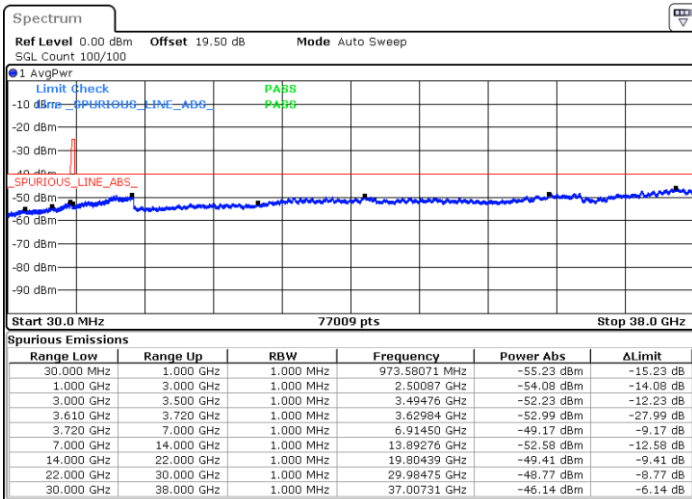

Middle Channel / Full RB

N/A

Date: 30. JUN. 2022 00:00:52

LTE Band 48 / 5MHz

16QAM

Highest Channel / 1RB0

Highest Channel / 1RBmax

Date: 29 JUN.2022 23:52:33

Date: 30 JUN.2022 00:17:30

Highest Channel / Full RB

N/A

Date: 30 JUN.2022 00:05:02

LTE Band 48 / 10MHz

16QAM

Lowest Channel / 1RB0

Lowest Channel / 1RBmax

Date: 30 JUN.2022 00:21:40

Date: 30 JUN.2022 00:53:50

Lowest Channel / Full RB

N/A

Date: 30 JUN.2022 00:34:10

LTE Band 48 / 10MHz

16QAM

MiddleChannel / 1RB0