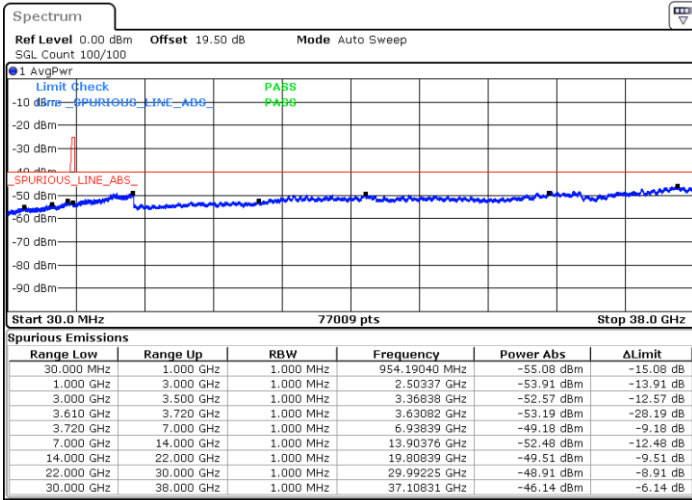

LTE Band 48 / 20MHz

QPSK

Highest Channel / 1RB0

Highest Channel / 1RBmax

Date: 30 JUN.2022 19:34:56

Date: 30 JUN.2022 02:18:29

Highest Channel / Full RB

N/A

Date: 30 JUN.2022 01:53:30

LTE Band 48 / 5MHz

16QAM

Lowest Channel / 1RB0

Lowest Channel / 1RBmax

Date: 29 JUN.2022 23:44:14

Date: 30 JUN.2022 00:09:12

Lowest Channel / Full RB

N/A

Date: 29 JUN.2022 23:56:43

LTE Band 48 / 5MHz

16QAM

Middle Channel / 1RB0

Middle Channel / 1RBmax

Date: 29. JUN. 2022 23:48:24

Date: 30. JUN. 2022 00:13:21

Middle Channel / Full RB

N/A

Date: 30. JUN. 2022 00:00:52

LTE Band 48 / 5MHz

16QAM

Highest Channel / 1RB0

Highest Channel / 1RBmax

Date: 29 JUN.2022 23:52:33