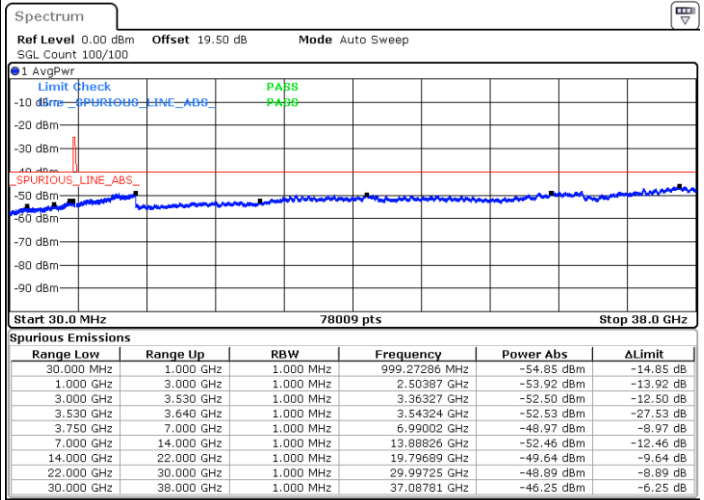

N/A

Date: 30 JUN.2022 00:44:08

LTE Band 48 / 10MHz

QPSK

Highest Channel / 1RB0

Highest Channel / 1RBmax

Date: 30 JUN.2022 00:31:22

Date: 30 JUN.2022 01:03:32

Highest Channel / Full RB

N/A

Date: 30 JUN.2022 00:51:03

LTE Band 48 / 15MHz

QPSK

Lowest Channel / 1RB0

Lowest Channel / 1RBmax

Date: 30 JUN.2022 01:04:56