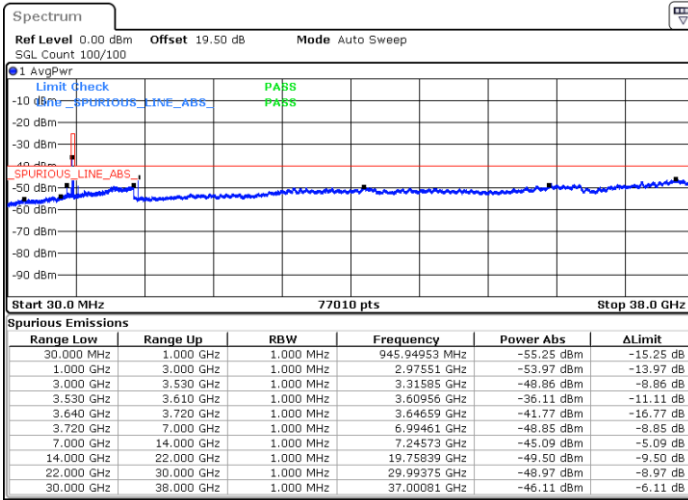

Date: 30 JUN.2022 02:04:35

Date: 30 JUN.2022 02:17:05

Highest Channel / Full RB

N/A

Date: 30 JUN.2022 01:52:06

LTE Band 48 / 5MHz

64QAM

Lowest Channel / 1RB0

Lowest Channel / 1RBmax

Date: 29 JUN.2022 23:45:38

Date: 30 JUN.2022 00:10:35

Lowest Channel / Full RB

N/A

Date: 29 JUN.2022 23:58:06

LTE Band 48 / 5MHz

64QAM

Middle Channel / 1RB0

Middle Channel / 1RBmax

Date: 29 JUN.2022 23:47:01

Date: 30 JUN.2022 00:11:58

Middle Channel / Full RB

N/A

Date: 29 JUN.2022 23:59:30

LTE Band 48 / 5MHz