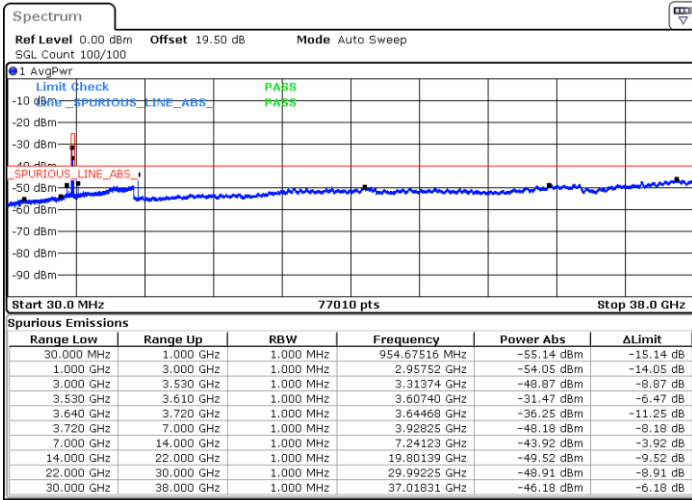

Date: 30 JUN.2022 00:17:30

Highest Channel / Full RB

N/A

Date: 30 JUN.2022 00:05:02

LTE Band 48 / 10MHz

16QAM

Lowest Channel / 1RB0

Lowest Channel / 1RBmax

Date: 30 JUN.2022 00:21:40

Date: 30 JUN.2022 00:53:50

Lowest Channel / Full RB

N/A

Date: 30 JUN.2022 00:34:10

LTE Band 48 / 10MHz

16QAM

MiddleChannel / 1RB0

Middle Channel / 1RBmax

Date: 30 JUN.2022 00:25:49

Date: 30 JUN.2022 00:57:59

Middle Channel / Full RB

N/A

Date: 30 JUN.2022 00:45:31

LTE Band 48 / 10MHz

16QAM

Highest Channel / 1RB0

Highest Channel / 1RBmax

Date: 30 JUN.2022 00:29:59

Date: 30 JUN.2022 01:02:08

Highest Channel / Full RB

N/A

Date: 30 JUN.2022 00:49:40

LTE Band 48 / 15MHz