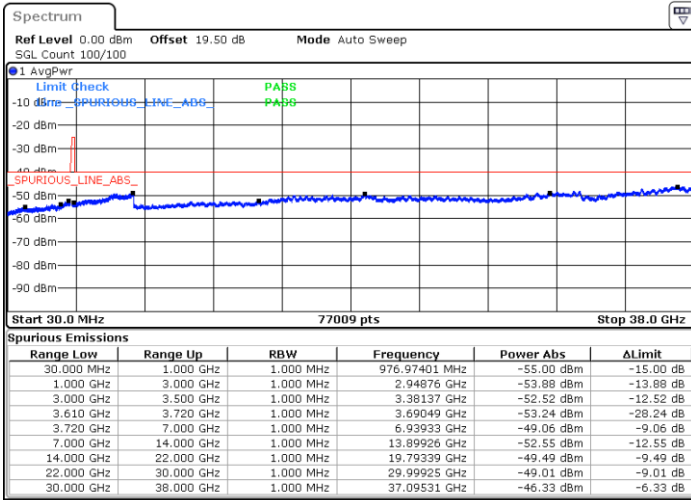

LTE Band 48 / 10MHz

QPSK

Lowest Channel / 1RB0

Lowest Channel / 1RBmax

Date: 30 JUN.2022 00:23:04

Date: 30 JUN.2022 00:55:13

Lowest Channel / Full RB

N/A

Date: 30 JUN.2022 00:35:33

LTE Band 48 / 10MHz

QPSK

MiddleChannel / 1RB0

Middle Channel / 1RBmax

Date: 30 JUN.2022 00:24:27

Date: 30 JUN.2022 18:57:51

Middle Channel / Full RB

N/A

Date: 30 JUN.2022 00:44:08

LTE Band 48 / 10MHz

QPSK

Highest Channel / 1RB0

Highest Channel / 1RBmax

Date: 30 JUN.2022 00:31:22

Date: 30 JUN.2022 01:03:32