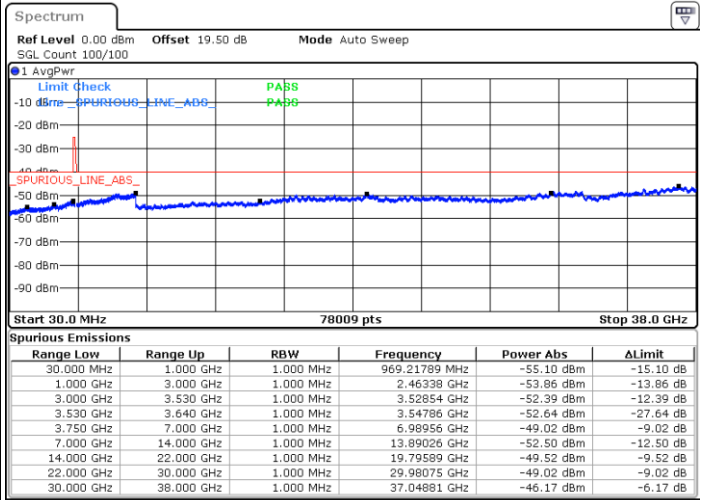

Date: 30 JUN.2022 01:29:55

Lowest Channel / Full RB

N/A

Date: 30 JUN.2022 01:17:25

LTE Band 48 / 15MHz

QPSK

Middle Channel / 1RB0

Middle Channel / 1RBmax

Date: 30 JUN.2022 01:11:51

Date: 30 JUN.2022 01:36:51

Middle Channel / Full RB

N/A

Date: 30 JUN.2022 01:24:21

LTE Band 48 / 15MHz

QPSK

Highest Channel / 1RB0

Highest Channel / 1RBmax

Date: 30 JUN 2022 01:13:15

Date: 30 JUN 2022 01:38:13

Highest Channel / Full RB

N/A

Date: 30 JUN 2022 01:25:44

LTE Band 48 / 20MHz

QPSK

Lowest Channel / 1RB0

Lowest Channel / 1RBmax

Date: 30 JUN.2022 01:57:40

Date: 30 JUN.2022 02:10:09

Lowest Channel / Full RB

N/A

Date: 30 JUN.2022 01:45:11

LTE Band 48 / 20MHz