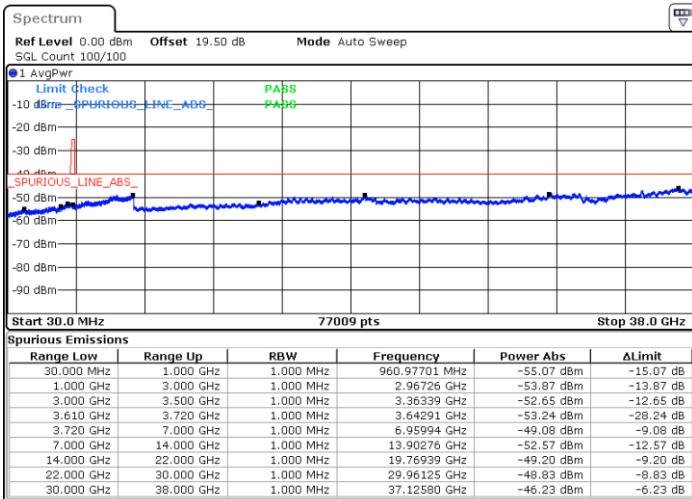

64QAM

Highest Channel / 1RB0

Highest Channel / 1RBmax

Date: 29 JUN.2022 23:53:56

Date: 30 JUN.2022 00:18:53

Highest Channel / Full RB

N/A

Date: 30 JUN.2022 00:06:25

LTE Band 48 / 10MHz

64QAM

Lowest Channel / 1RB0

Lowest Channel / 1RBmax

Date: 30 JUN.2022 00:20:17

Date: 30 JUN.2022 00:52:26

Lowest Channel / Full RB

N/A

Date: 30 JUN.2022 00:32:47

LTE Band 48 / 10MHz

64QAM

MiddleChannel / 1RB0

Middle Channel / 1RBmax

Date: 30 JUN.2022 00:27:12

Date: 30 JUN.2022 00:59:22

Middle Channel / Full RB