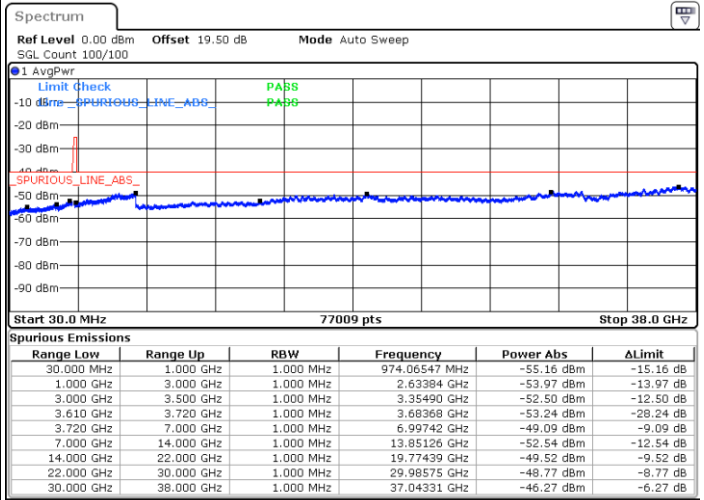

LTE Band 48 / 20MHz

QPSK

Highest Channel / 1RB0

Highest Channel / 1RBmax

Date: 30 JUN.2022 19:34:56

Date: 30 JUN.2022 02:18:29

Highest Channel / Full RB

N/A

Date: 30 JUN.2022 01:53:30

LTE Band 48 / 5MHz

16QAM

Lowest Channel / 1RB0

Lowest Channel / 1RBmax

Date: 29 JUN.2022 23:44:14

Date: 30 JUN.2022 00:09:12

Lowest Channel / Full RB

N/A

Date: 29 JUN.2022 23:56:43

LTE Band 48 / 5MHz

16QAM

Middle Channel / 1RB0

Middle Channel / 1RBmax

Date: 29. JUN. 2022 23:48:24

Date: 30. JUN. 2022 00:13:21