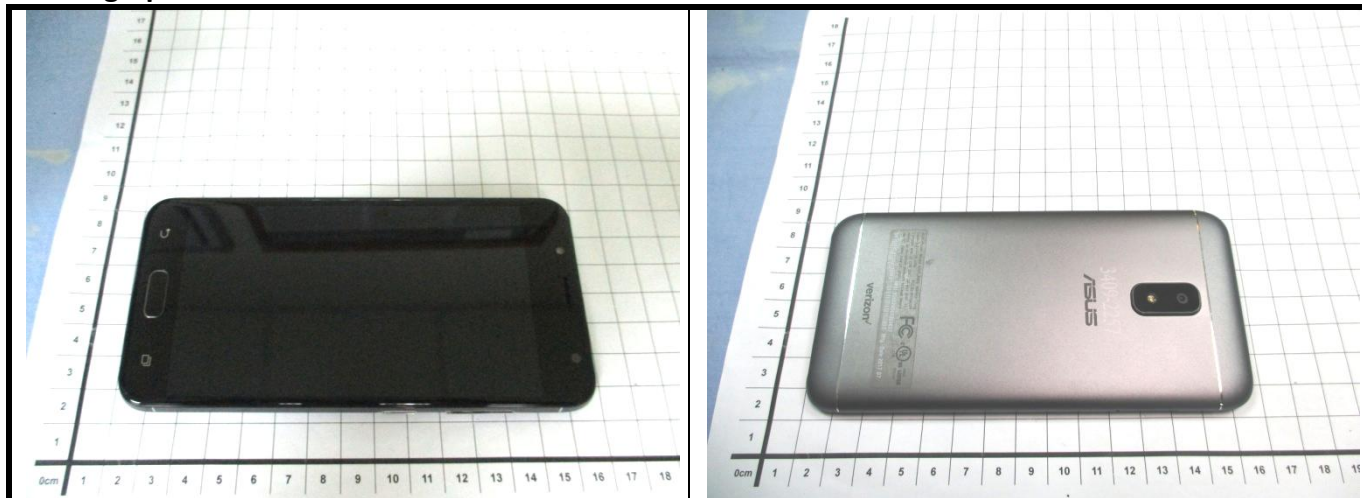

Appendix C. Photographs of EUT and Setup

FCC HAC (T-Coil) Test Report

<Photographs of EUT>

<Photographs of Setup>

Top View

Bottom View

Left Side View

Right Side View