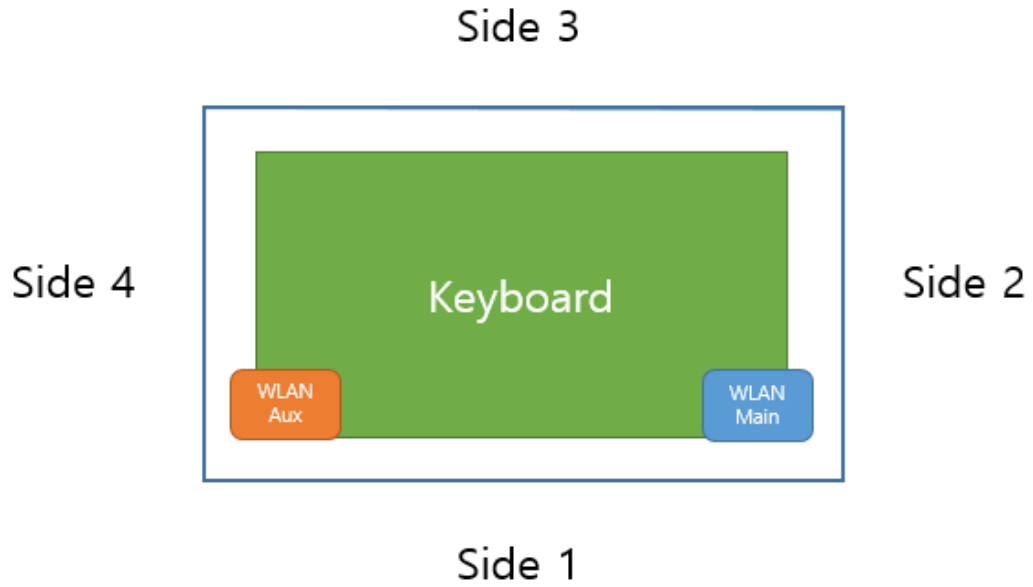

SAR Test Setup Photographs

Bottom of Laptop

Bottom Face

Antenna	Bottom Laptop (mm)	Side 1 (mm)	Side 2 (mm)	Side 3 (mm)	Side 4 (mm)	Bottom Face (mm)
WLAN Main	6.85mm	13mm	<5mm	147.3mm	284.59mm	<5mm
WLAN Aux	6.85mm	13mm	282.4mm	147.3mm	<5mm	<5mm

Phantom Position : Flat	EUT side : Bottom of laptop
Spacing to phantom : 0 mm	Accessory : N/A

Phantom Position : Flat	EUT side : Back of display screen
Spacing to phantom : 25 mm	Accessory : N/A

Phantom Position : Flat	EUT side : Side 1
Spacing to phantom : 0 mm	Accessory : N/A