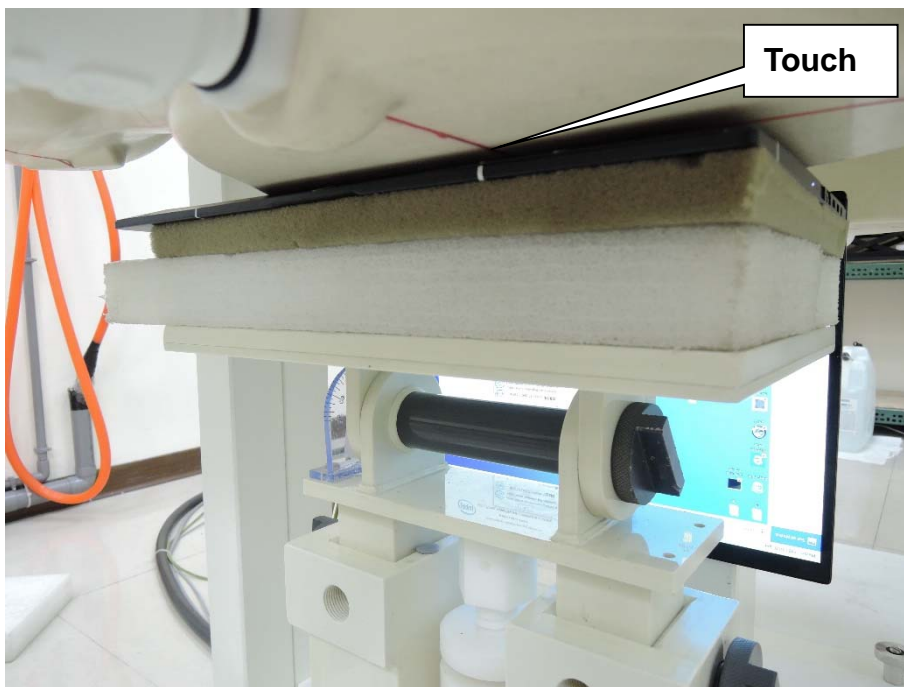

Appendix C. Test Setup Photographs & EUT Photographs

Test Setup Photographs

EUT Bottom - Main

EUT Bottom – Aux

Depth of the liquid in the phantom-Zoom In (2.4GHz)

Depth of the liquid in the phantom-Zoom In (5GHz)

Note: The positions used in the measurements were according to IEEE 1528-2013.