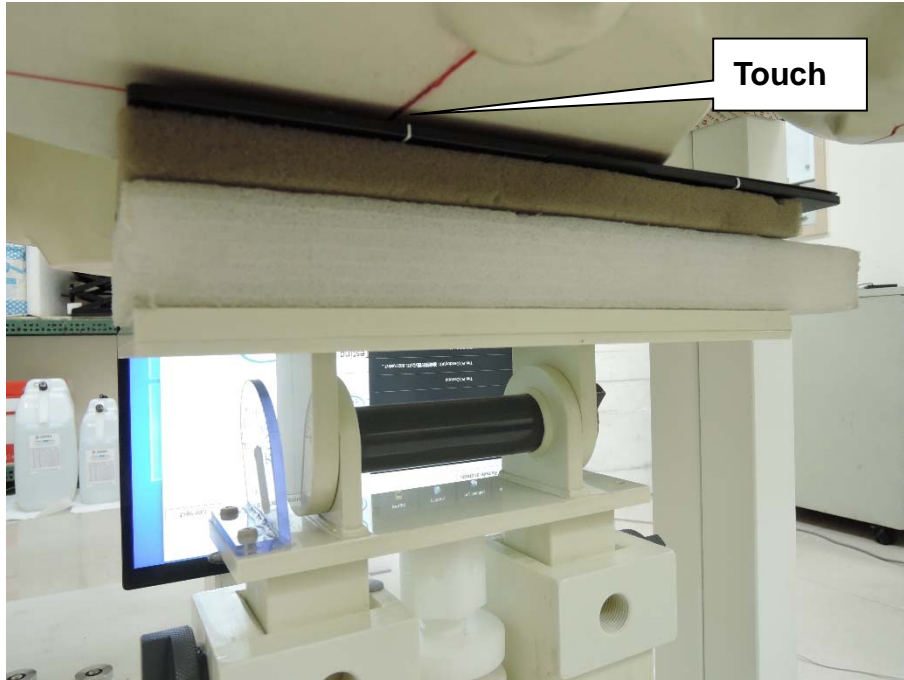

Appendix C. Test Setup Photographs & EUT Photographs

Test Setup Photographs

EUT Bottom - Main

EUT Bottom – Aux

Depth of the liquid in the phantom-Zoom In (2.4GHz)

Depth of the liquid in the phantom-Zoom In (5GHz)

Note: The positions used in the measurements were according to IEEE 1528-2013.