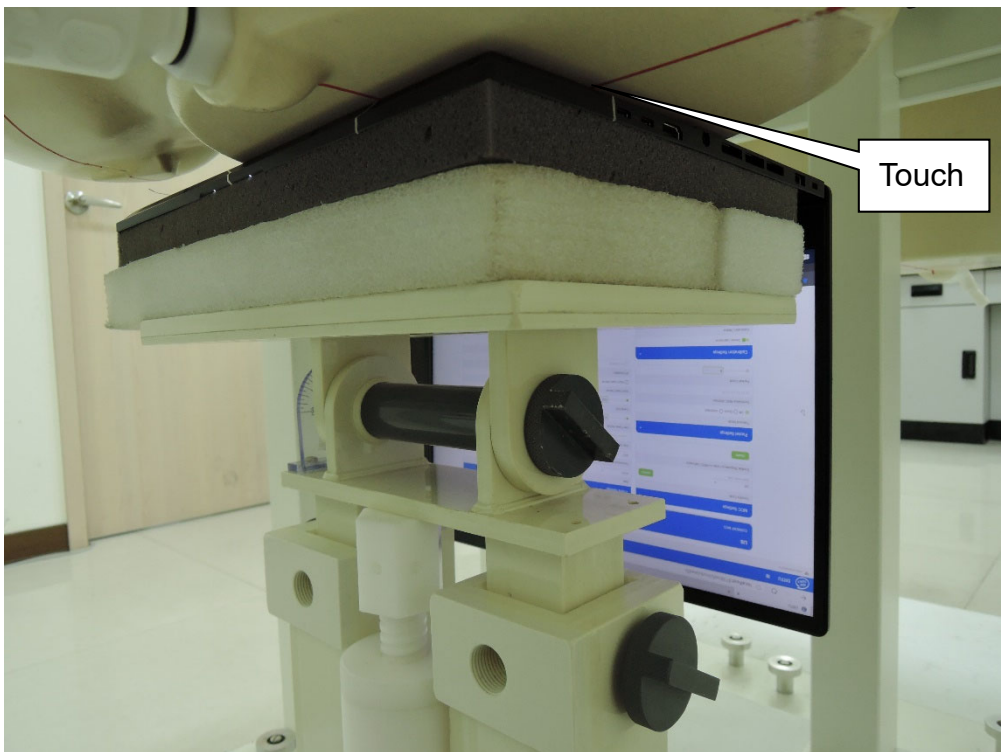

Appendix C. Test Setup Photographs & EUT Photographs
Test Setup Photographs

Bottom(Main)

Bottom(Aux)

Depth of the liquid in the phantom-Zoom In (2.4GHz)

Depth of the liquid in the phantom-Zoom In (5GHz)

Note: The positions used in the measurements were according to IEEE 1528-2013.