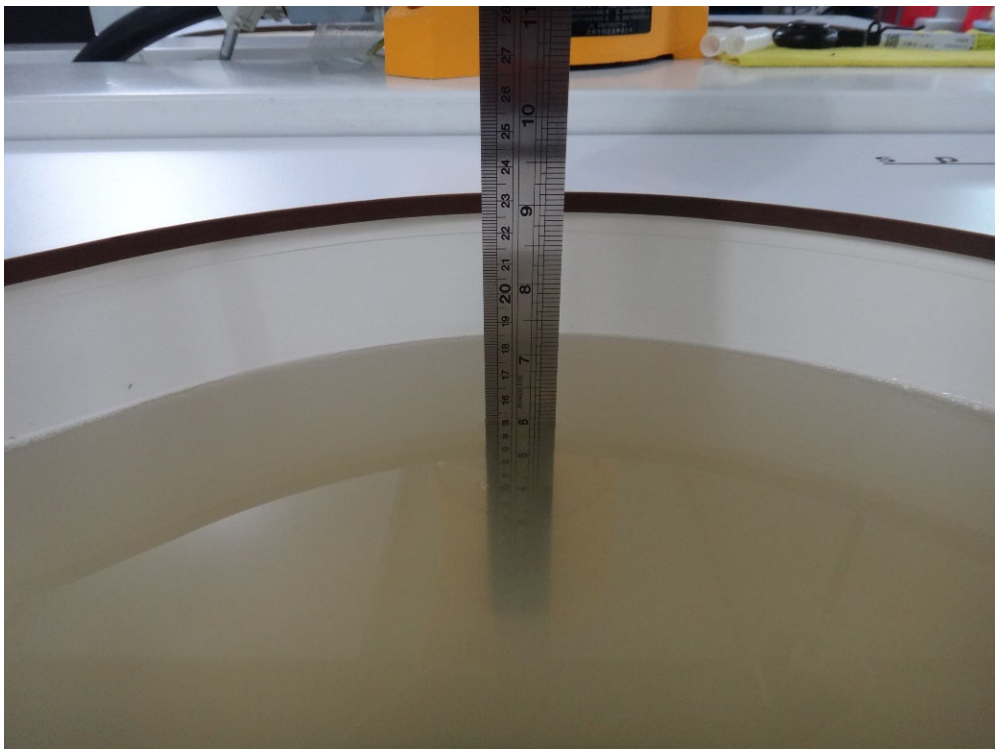

Appendix C. Test Setup Photographs & EUT Photographs
Test Setup Photographs

Bottom(Main)

Bottom(Aux)

Depth of the liquid in the phantom-Zoom In (2.4GHz)

Depth of the liquid in the phantom-Zoom In (5GHz)

Note: The positions used in the measurements were according to IEEE 1528-2013.