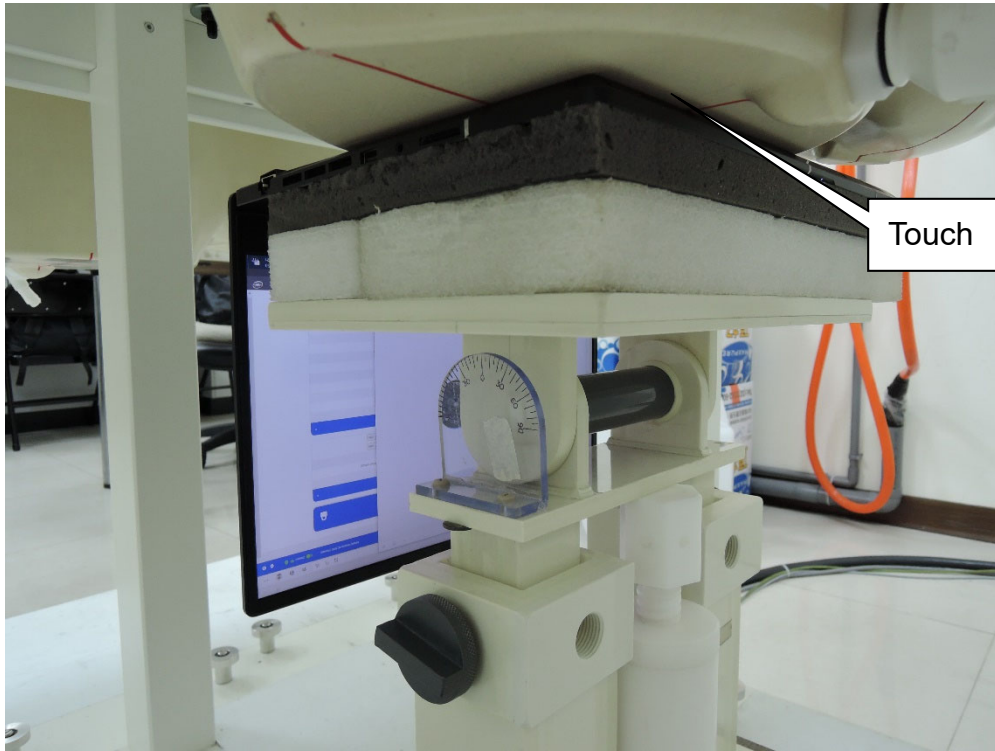

Appendix C. Test Setup Photographs & EUT Photographs
Test Setup Photographs

Bottom(Main)

Bottom(Aux)

Depth of the liquid in the phantom-Zoom In (2.4GHz)

Depth of the liquid in the phantom-Zoom In (5GHz)

Note: The positions used in the measurements were according to IEEE 1528-2013.