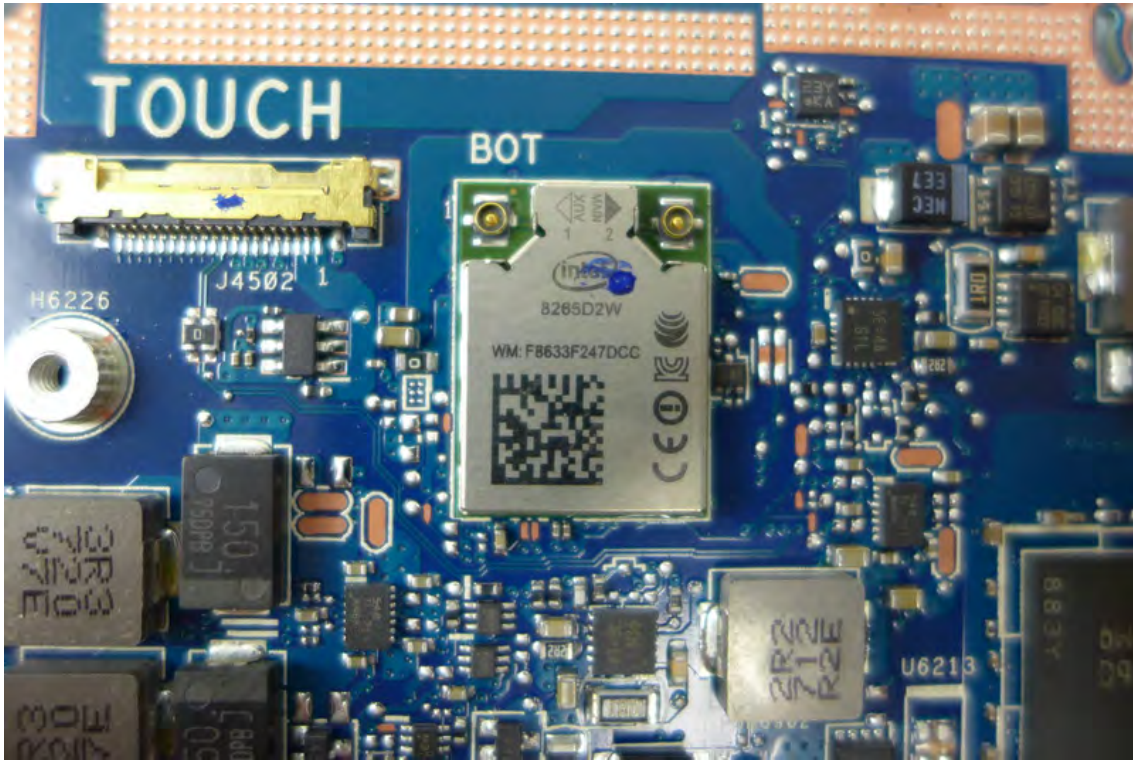

UX461UN MAIN BOARD

UX461UA MAIN BOARD

Battery: SIMPLE/C31N1714

SANDISK/SD8SN8U-512G-1002

WLAN+BT: INTEL/8265.D2WMLG

BOE/NV140FHM-N62

INNOLUX/N140HCE-EN1