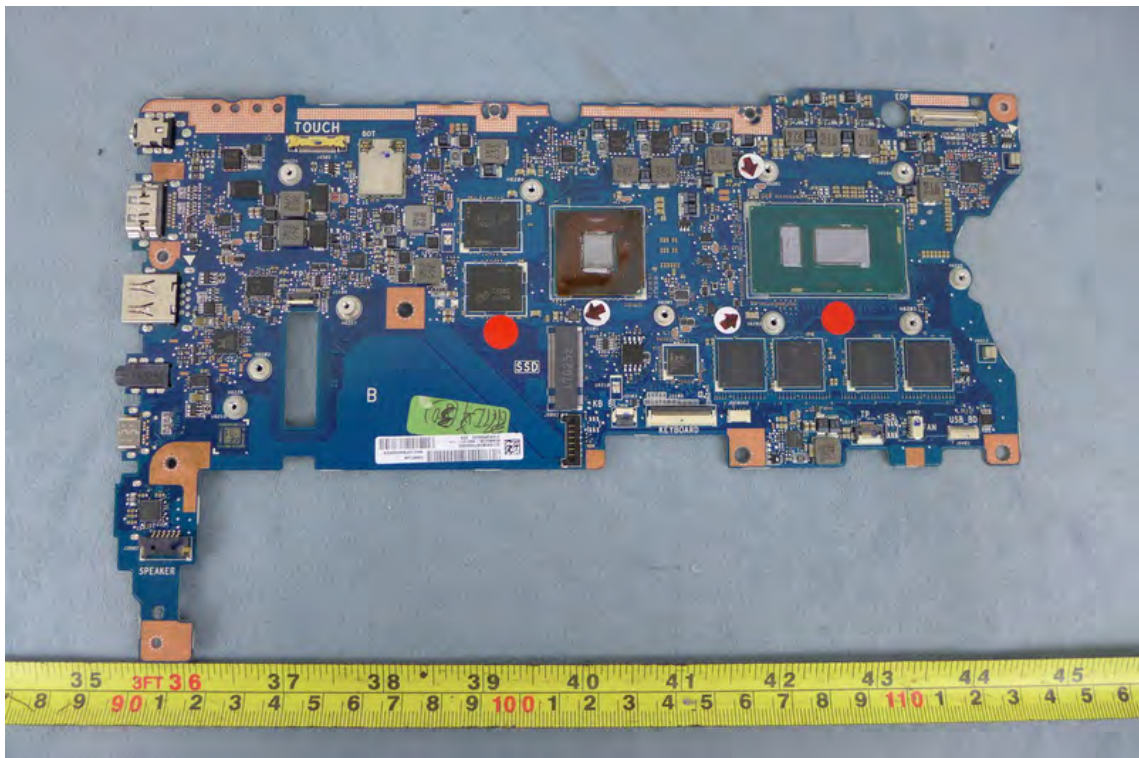

UX461UN MAIN BOARD

UX461UA MAIN BOARD

Battery: SIMPLE/C31N1714

SANDISK/SD8SN8U-512G-1002

WLAN+BT: INTEL/8265.D2WMLG

BOE/NV140FHM-N62

INNOLUX/N140HCE-EN1