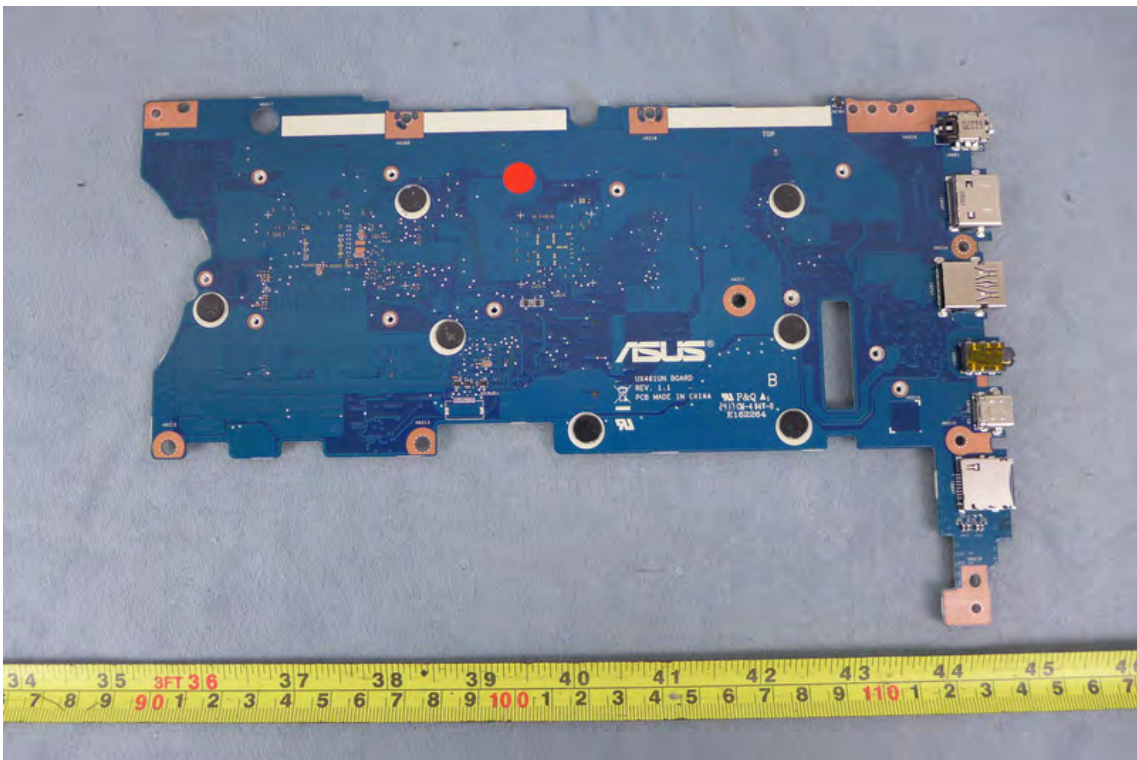

UX461UN MAIN BOARD

UX461UA MAIN BOARD

Battery: SIMPLE/C31N1714

SANDISK/SD8SN8U-512G-1002

WLAN+BT: INTEL/8265.D2WMLG

BOE/NV140FHM-N62

INNOLUX/N140HCE-EN1