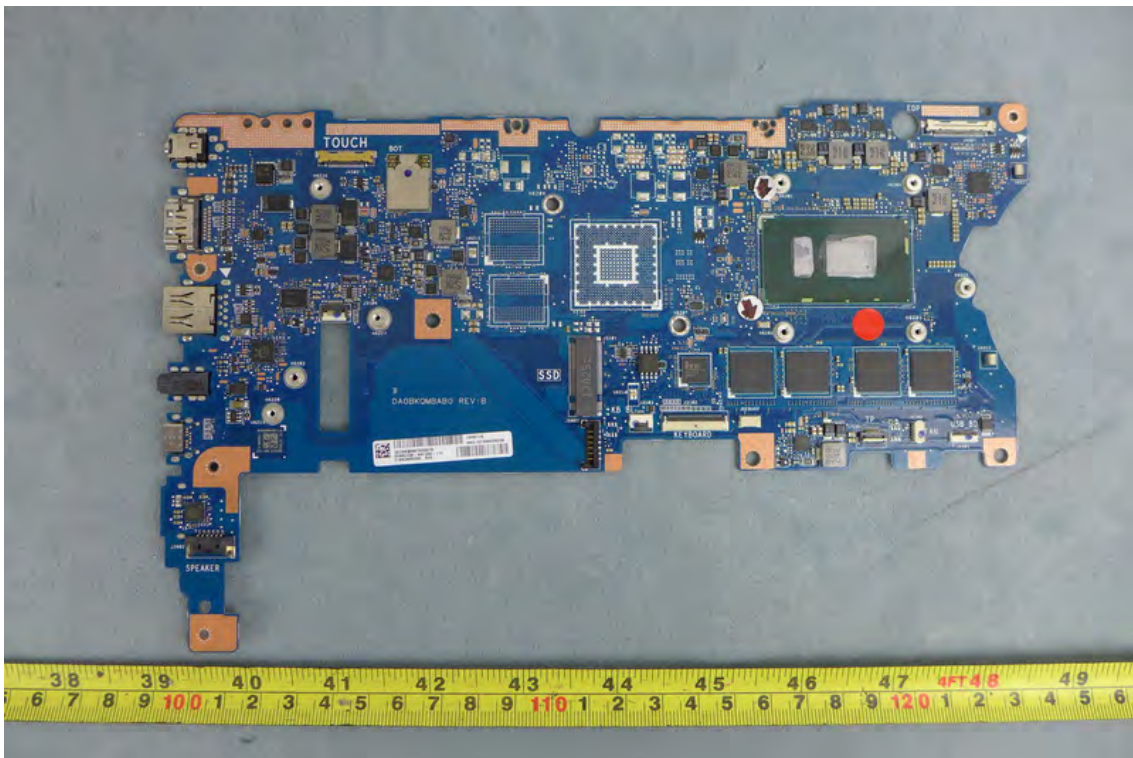

UX461UN MAIN BOARD

UX461UA MAIN BOARD

Battery: SIMPLE/C31N1714

SANDISK/SD8SN8U-512G-1002

WLAN+BT: INTEL/8265.D2WMLG

BOE/NV140FHM-N62

INNOLUX/N140HCE-EN1