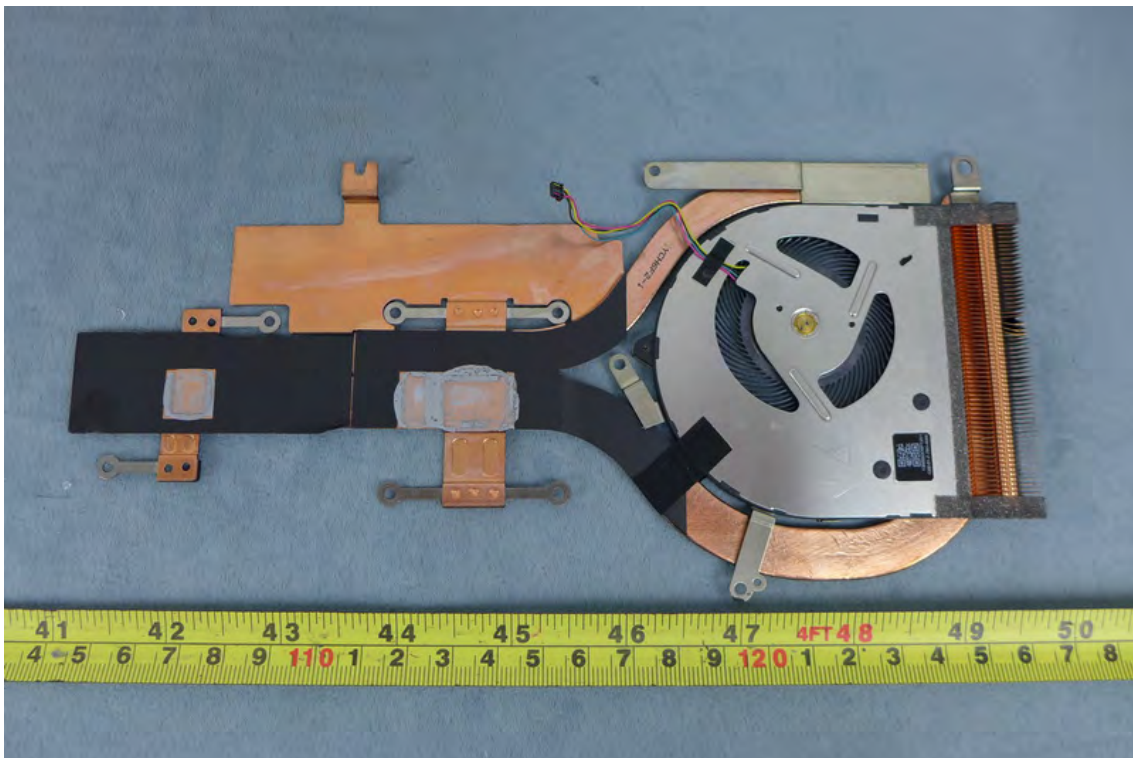

UX461UN MAIN BOARD

UX461UA MAIN BOARD

Battery: SIMPLE/C31N1714

SANDISK/SD8SN8U-512G-1002

WLAN+BT: INTEL/8265.D2WMLG

BOE/NV140FHM-N62

INNOLUX/N140HCE-EN1