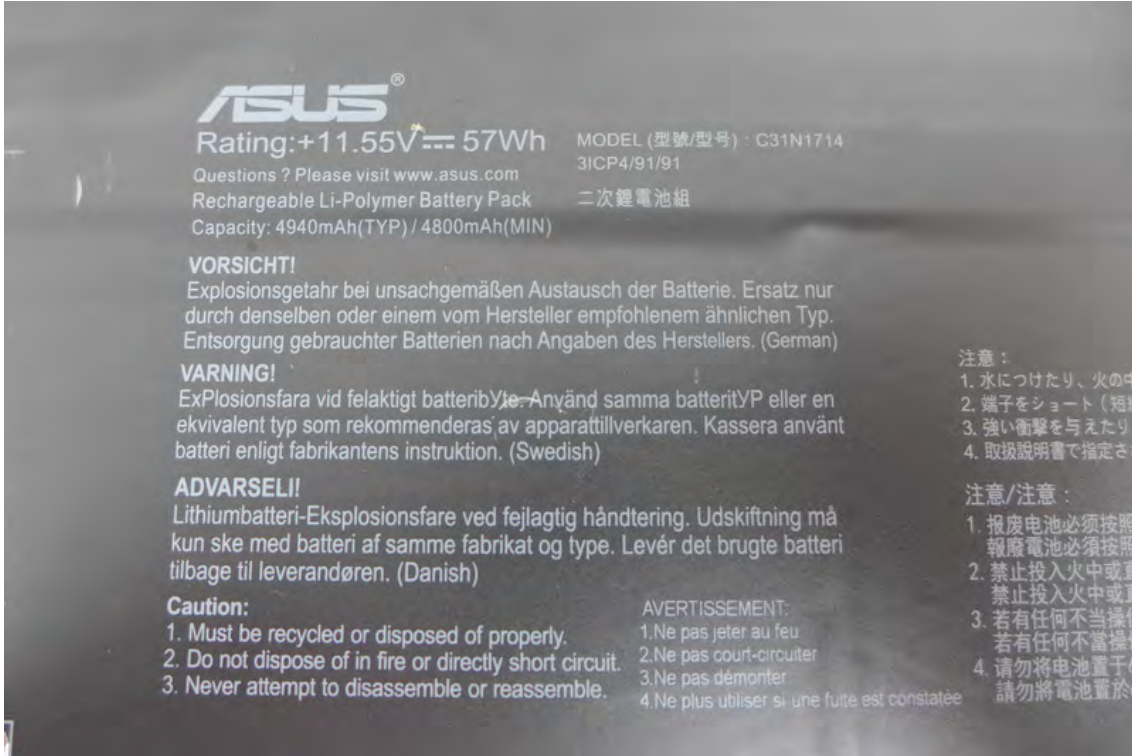

UX461UN MAIN BOARD

UX461UA MAIN BOARD

Battery: SIMPLE/C31N1714

SANDISK/SD8SN8U-512G-1002

WLAN+BT: INTEL/8265.D2WMLG

BOE/NV140FHM-N62

INNOLUX/N140HCE-EN1