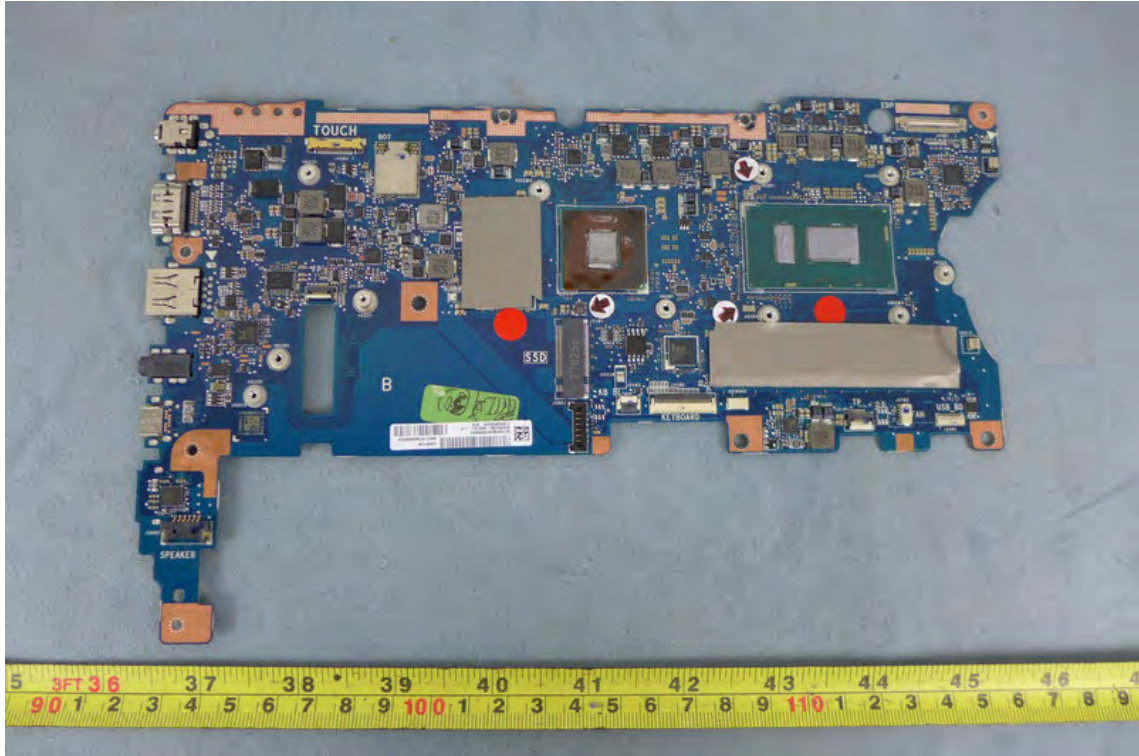

UX461UN MAIN BOARD

UX461UA MAIN BOARD

Battery: SIMPLE/C31N1714

SANDISK/SD8SN8U-512G-1002

WLAN+BT: INTEL/8265.D2WMLG

BOE/NV140FHM-N62

INNOLUX/N140HCE-EN1