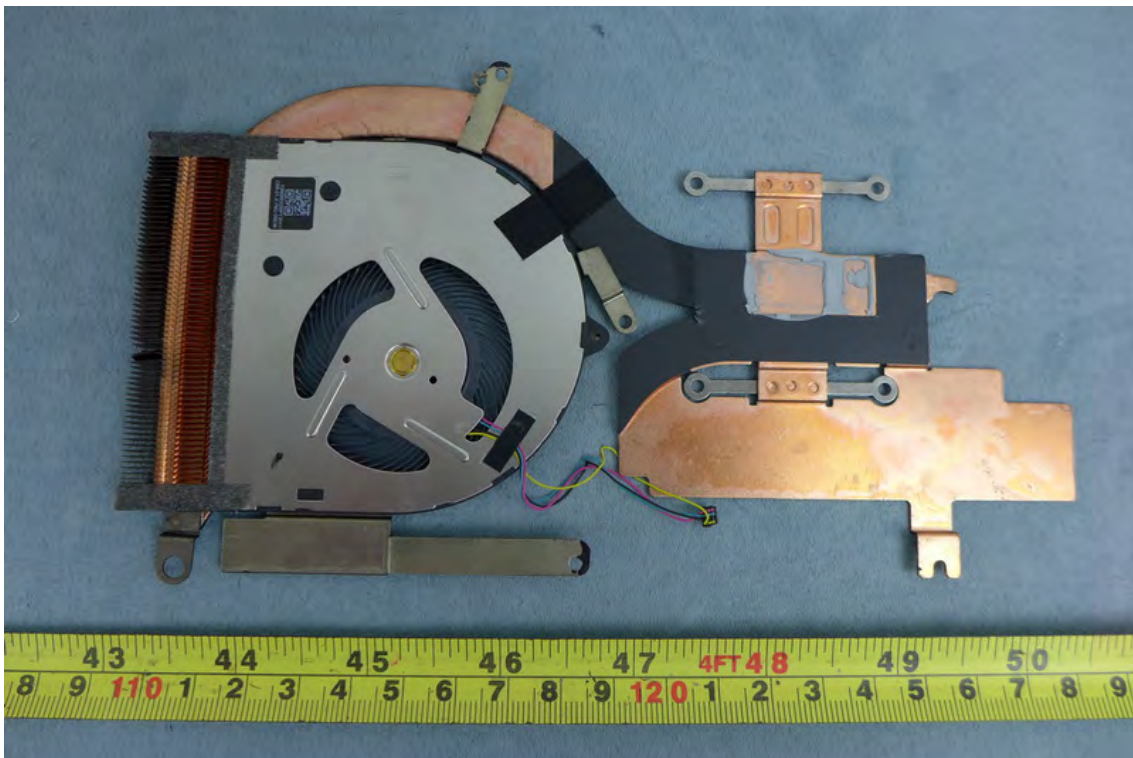

UX461UN MAIN BOARD

UX461UA MAIN BOARD

Battery: SIMPLE/C31N1714

SANDISK/SD8SN8U-512G-1002

WLAN+BT: INTEL/8265.D2WMLG

BOE/NV140FHM-N62

INNOLUX/N140HCE-EN1