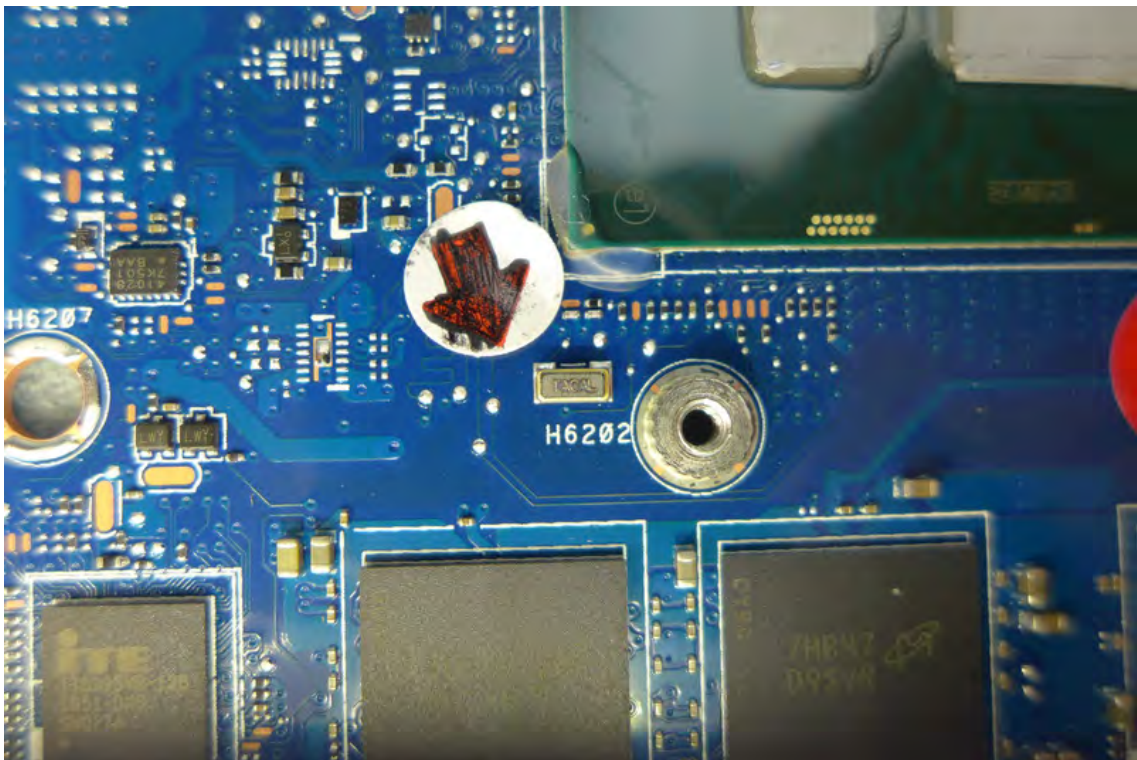

UX461UN MAIN BOARD

UX461UA MAIN BOARD

Battery: SIMPLE/C31N1714

SANDISK/SD8SN8U-512G-1002

WLAN+BT: INTEL/8265.D2WMLG

BOE/NV140FHM-N62

INNOLUX/N140HCE-EN1