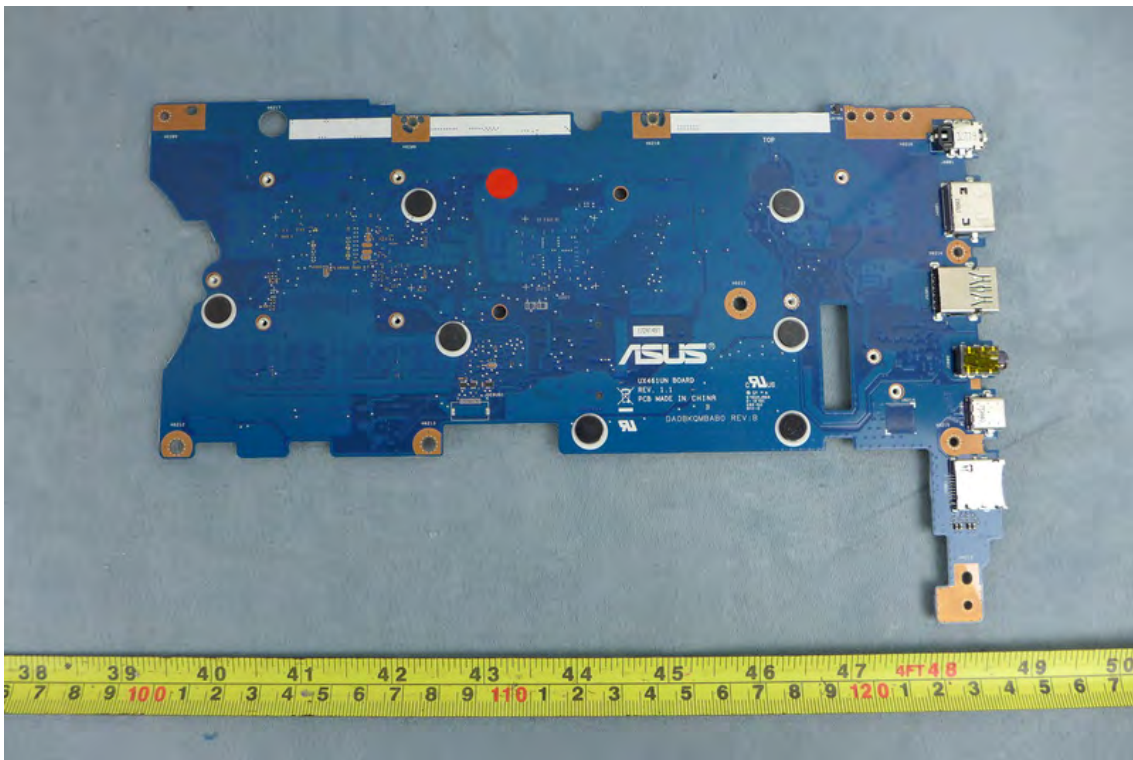

UX461UN MAIN BOARD

UX461UA MAIN BOARD

Battery: SIMPLE/C31N1714

SANDISK/SD8SN8U-512G-1002

WLAN+BT: INTEL/8265.D2WMLG

BOE/NV140FHM-N62

INNOLUX/N140HCE-EN1