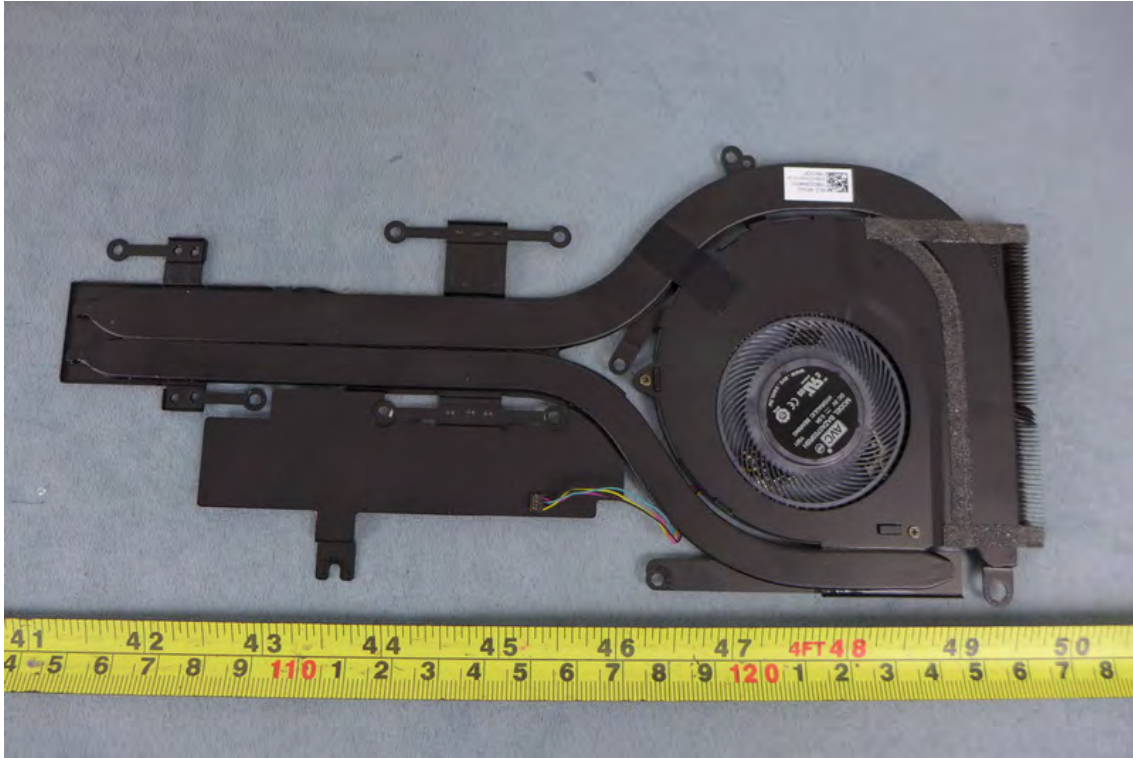

UX461UN MAIN BOARD

UX461UA MAIN BOARD

Battery: SIMPLE/C31N1714

SANDISK/SD8SN8U-512G-1002

WLAN+BT: INTEL/8265.D2WMLG

BOE/NV140FHM-N62

INNOLUX/N140HCE-EN1