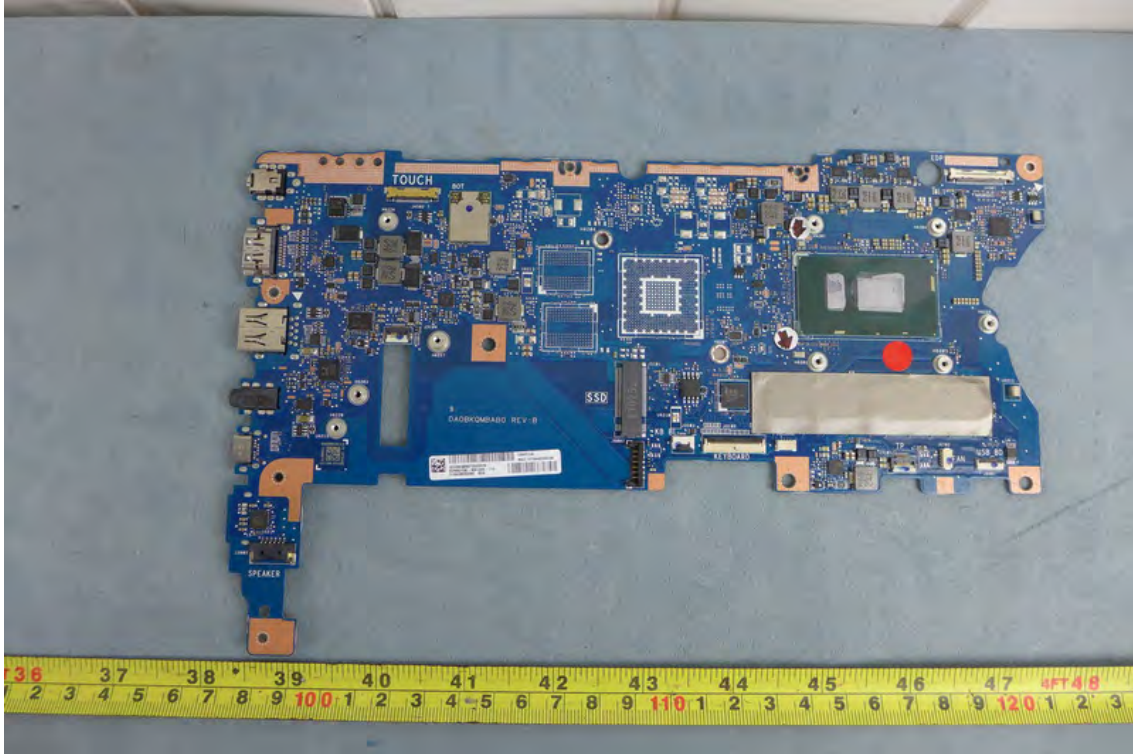

UX461UN MAIN BOARD

UX461UA MAIN BOARD

Battery: SIMPLE/C31N1714

SANDISK/SD8SN8U-512G-1002

WLAN+BT: INTEL/8265.D2WMLG

BOE/NV140FHM-N62

INNOLUX/N140HCE-EN1