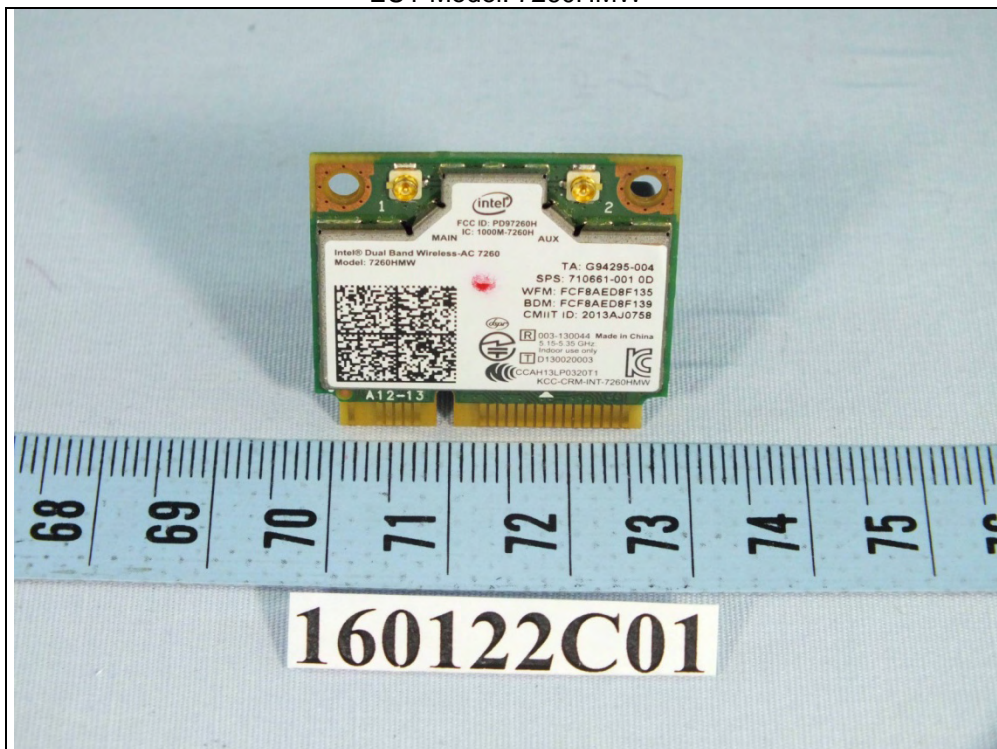

CONSTRUCTION PHOTOS OF EUT

EUT Model: 7260HMW

Notebook

Adapter Model: AD890326 (Old Version)

A D T

Adapter Model: AD891M21

Adapter Model: ADP-33AW A (Old Version)

A D T

Model: ADP-33AW A (New Version)

Adapter Model: PA-1330-39

A D T

Adapter Model: AD890M26

A D T