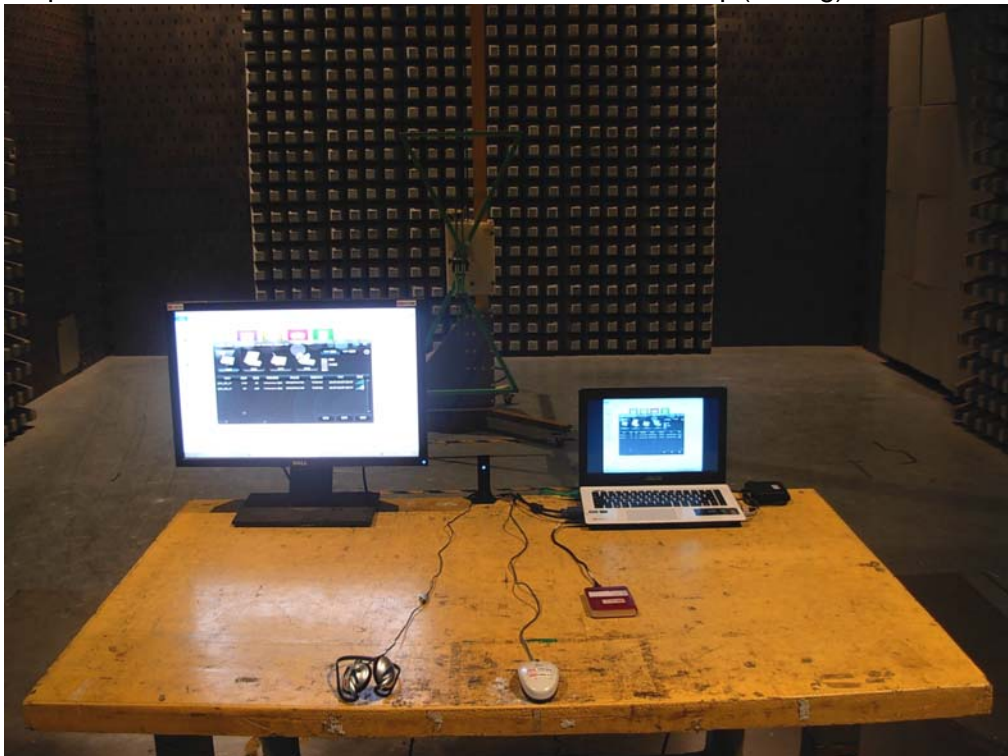

2.8. Test Photo

Test Mode : Mode 1: Transmit (CDD Mode)

Description : Front View of Conducted Emission Test Setup

Test Mode : Mode 1: Transmit (CDD Mode)

Description : Back View of Conducted Emission Test Setup

6.7. Test Photo

Test Mode : Mode 1: Transmit (CDD Mode)

Description : Front View of Radiated Emission Test Setup (Bi-Log)

Test Mode : Mode 1: Transmit (CDD Mode)

Description : Back View of Radiated Emission Test Setup (Bi-Log)

Test Mode : Mode 2: Transmit (MIMO Mode)

Description : Front View of Radiated Emission Test Setup (Bi-Log)

Test Mode : Mode 2: Transmit (MIMO Mode)

Description : Back View of Radiated Emission Test Setup (Bi-Log)

Test Mode : Mode 1: Transmit (CDD Mode)

Description : Front View of Radiated Emission Test Setup (Horn)

Test Mode : Mode 1: Transmit (CDD Mode)

Description : Back View of Radiated Emission Test Setup (Horn)