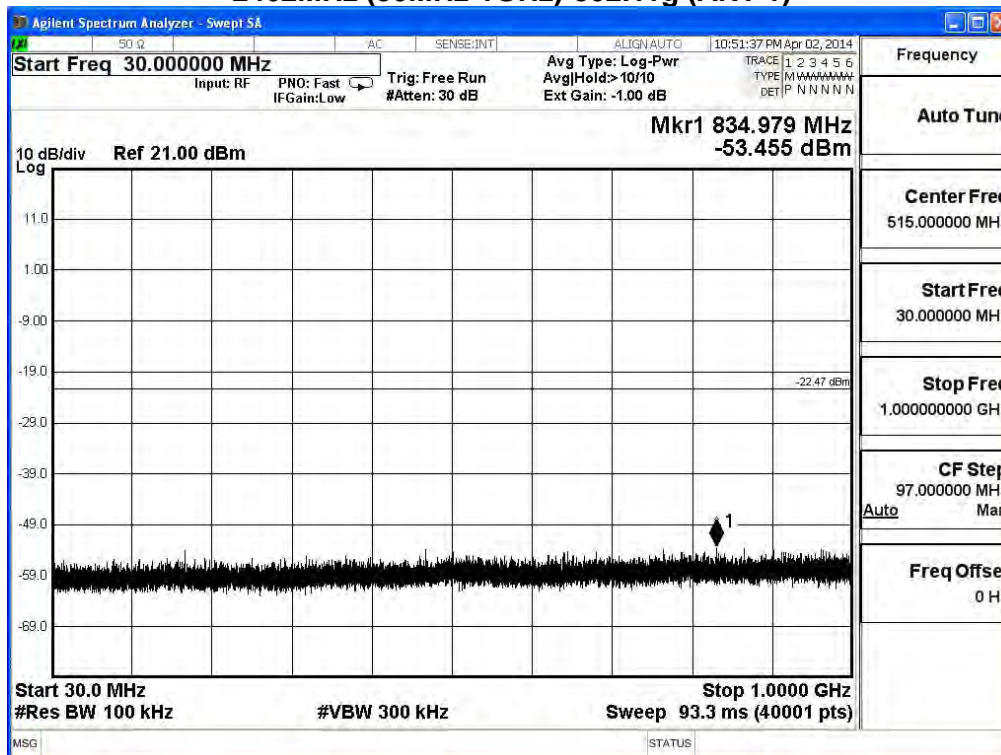

2437MHz (30MHz-1GHz)-802.11g (ANT 1)

2437MHz (1GHz-5GHz) -802.11g (ANT 1)

2437MHz (13GHz-17GHz) -802.11g (ANT 1)

2437MHz (17GHz-21GHz) -802.11g (ANT 1)

2437MHz (21GHz-25GHz) -802.11g (ANT 1)

2462MHz (30MHz-1GHz)-802.11g (ANT 1)