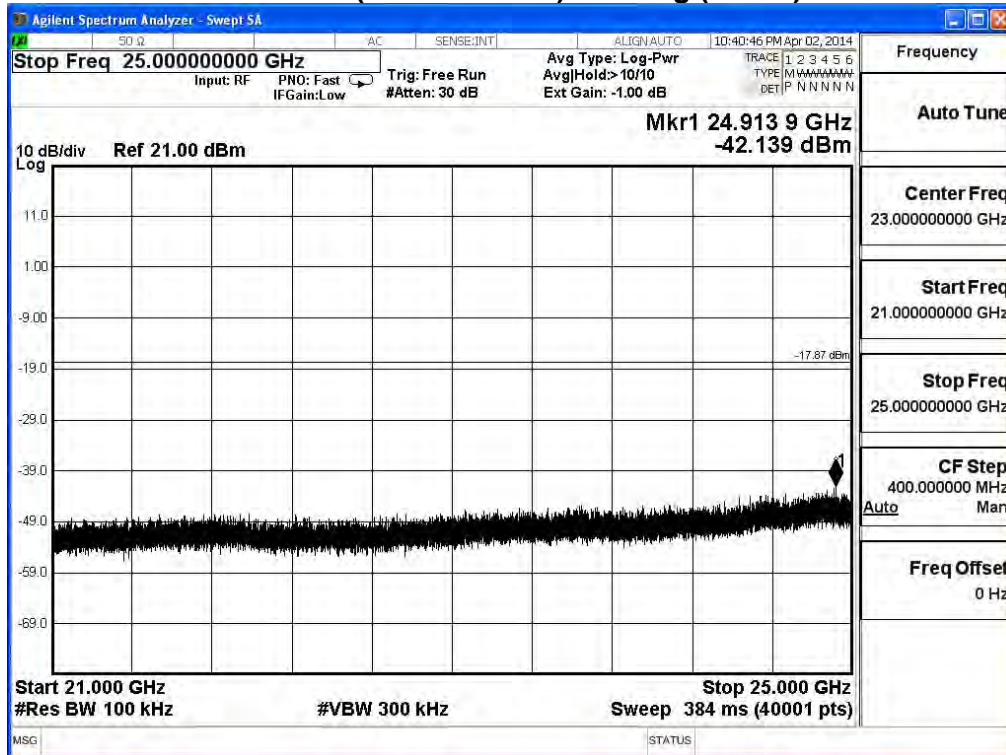

2437MHz (30MHz-1GHz)-802.11g (ANT 1)

2437MHz (1GHz-5GHz) -802.11g (ANT 1)

2437MHz (13GHz-17GHz) -802.11g (ANT 1)

2437MHz (17GHz-21GHz) -802.11g (ANT 1)

2437MHz (21GHz-25GHz) -802.11g (ANT 1)

2462MHz (30MHz-1GHz)-802.11g (ANT 1)

2462MHz (1GHz-5GHz) -802.11g (ANT 1)

2462MHz (5GHz-9GHz) -802.11g (ANT 1)

2462MHz (9GHz-13GHz) -802.11g (ANT 1)

2462MHz (13GHz-17GHz) -802.11g (ANT 1)

2462MHz (17GHz-21GHz) -802.11g (ANT 1)

2462MHz (21GHz-25GHz) -802.11g (ANT 1)