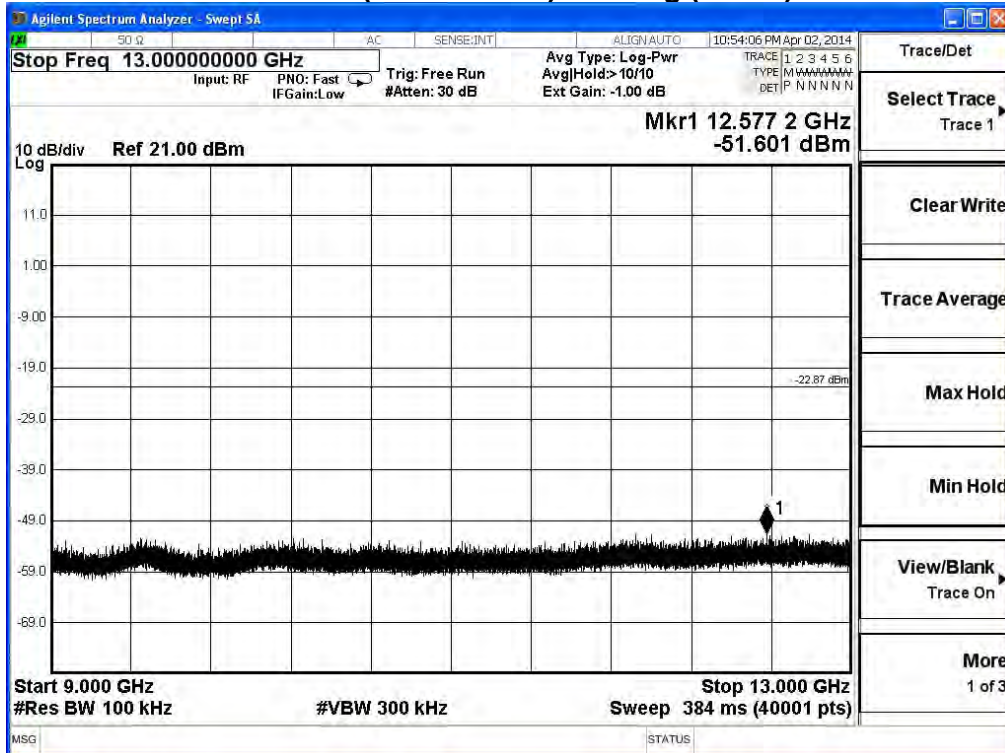

2437MHz (17GHz-21GHz) -802.11g (ANT 2)

2437MHz (21GHz-25GHz) -802.11g (ANT 2)

2462MHz (30MHz-1GHz)-802.11g (ANT 2)

2462MHz (1GHz-5GHz) -802.11g (ANT 2)

2462MHz (5GHz-9GHz) -802.11g (ANT 2)

2462MHz (9GHz-13GHz) -802.11g (ANT 2)