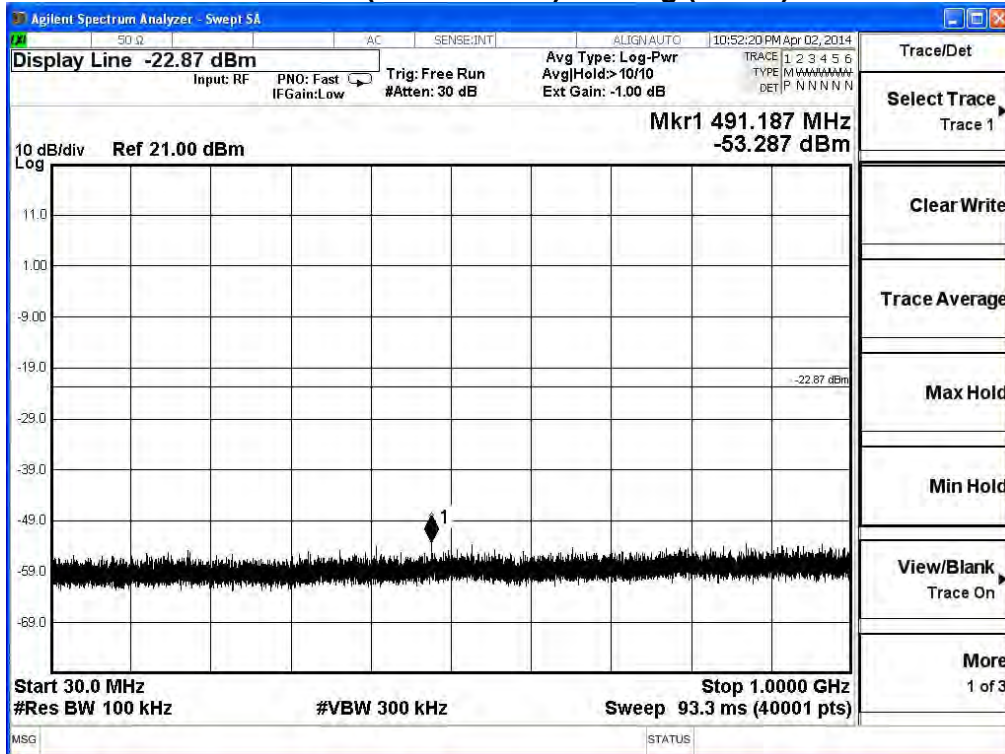

2437MHz (17GHz-21GHz) -802.11g (ANT 2)

2437MHz (21GHz-25GHz) -802.11g (ANT 2)

2462MHz (30MHz-1GHz)-802.11g (ANT 2)

2462MHz (1GHz-5GHz) -802.11g (ANT 2)

2462MHz (5GHz-9GHz) -802.11g (ANT 2)

2462MHz (9GHz-13GHz) -802.11g (ANT 2)