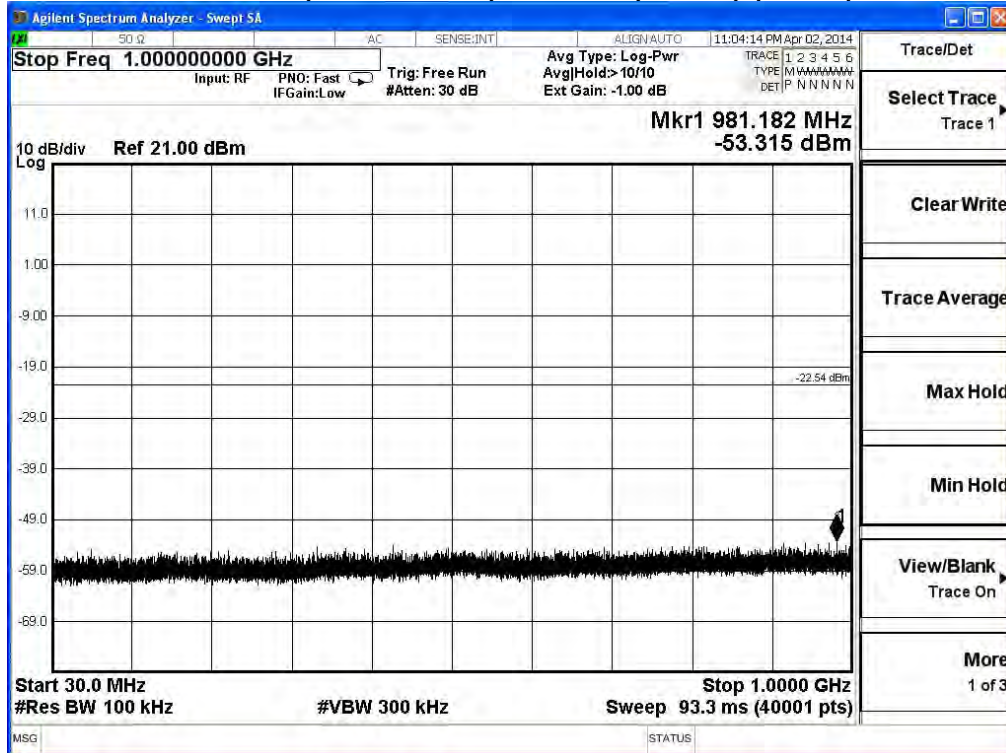

2412MHz (30MHz-1GHz)- 802.11n (20MHz) (ANT 0)