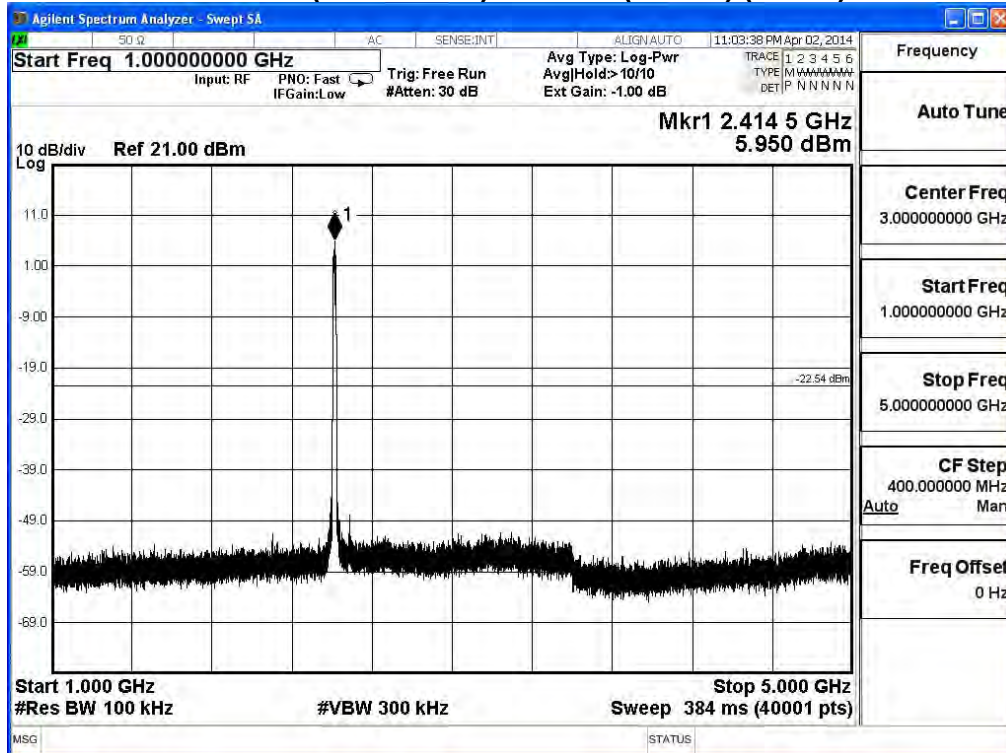

2412MHz (1GHz-5GHz)- 802.11n (20MHz) (ANT 0)