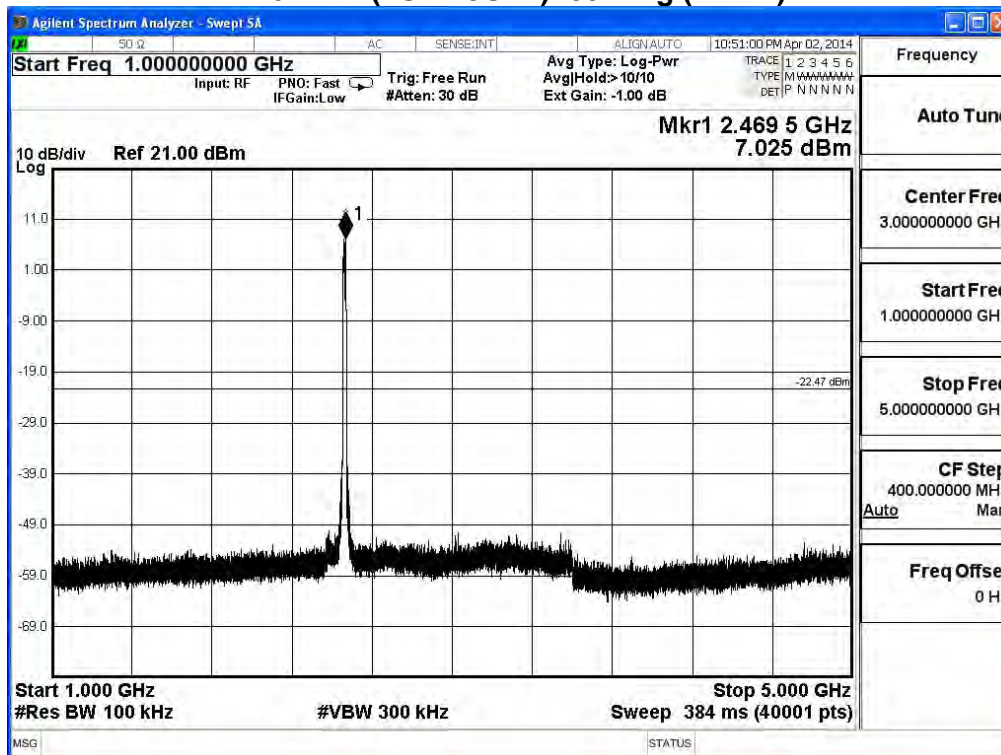

2462MHz (1GHz-5GHz) -802.11g (ANT 1)