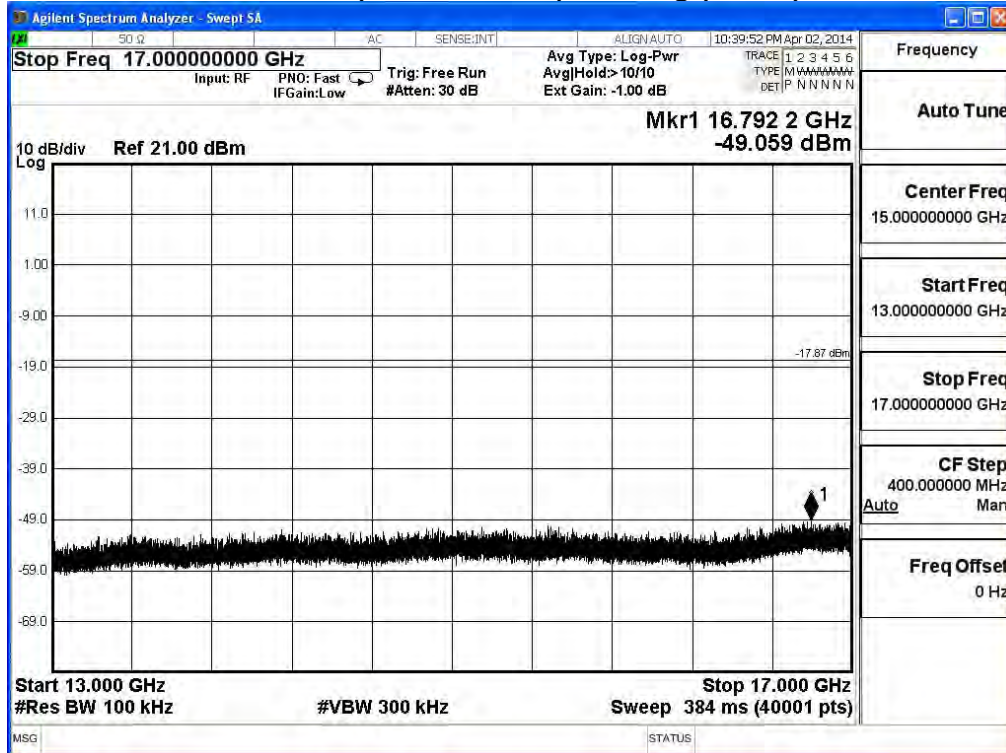

2437MHz (30MHz-1GHz)-802.11g (ANT 1)

2437MHz (1GHz-5GHz) -802.11g (ANT 1)

2437MHz (13GHz-17GHz) -802.11g (ANT 1)

2437MHz (17GHz-21GHz) -802.11g (ANT 1)

2437MHz (21GHz-25GHz) -802.11g (ANT 1)

2462MHz (30MHz-1GHz)-802.11g (ANT 1)