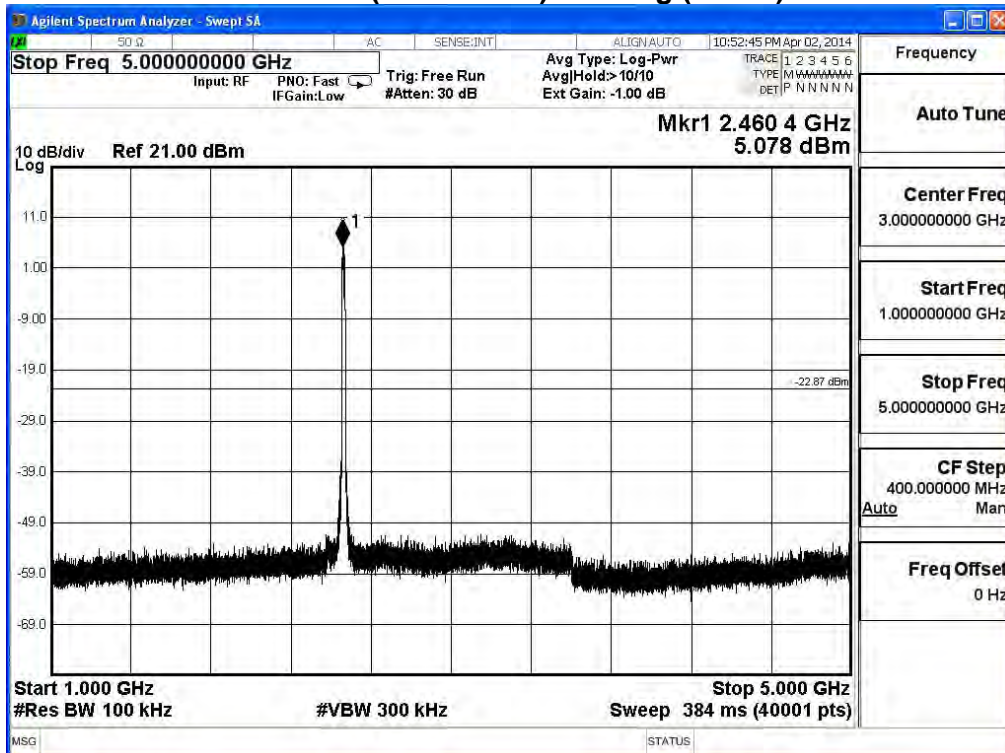

2437MHz (17GHz-21GHz) -802.11g (ANT 2)

2437MHz (21GHz-25GHz) -802.11g (ANT 2)

2462MHz (30MHz-1GHz)-802.11g (ANT 2)

2462MHz (1GHz-5GHz) -802.11g (ANT 2)

2462MHz (5GHz-9GHz) -802.11g (ANT 2)

2462MHz (9GHz-13GHz) -802.11g (ANT 2)