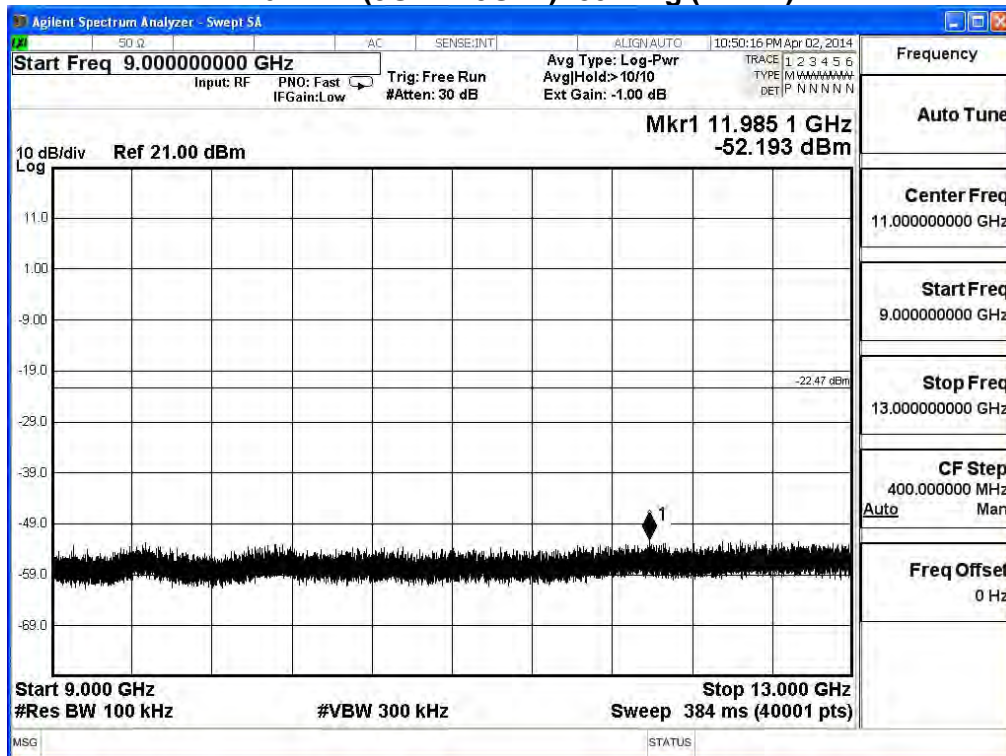

2462MHz (9GHz-13GHz) -802.11g (ANT 1)