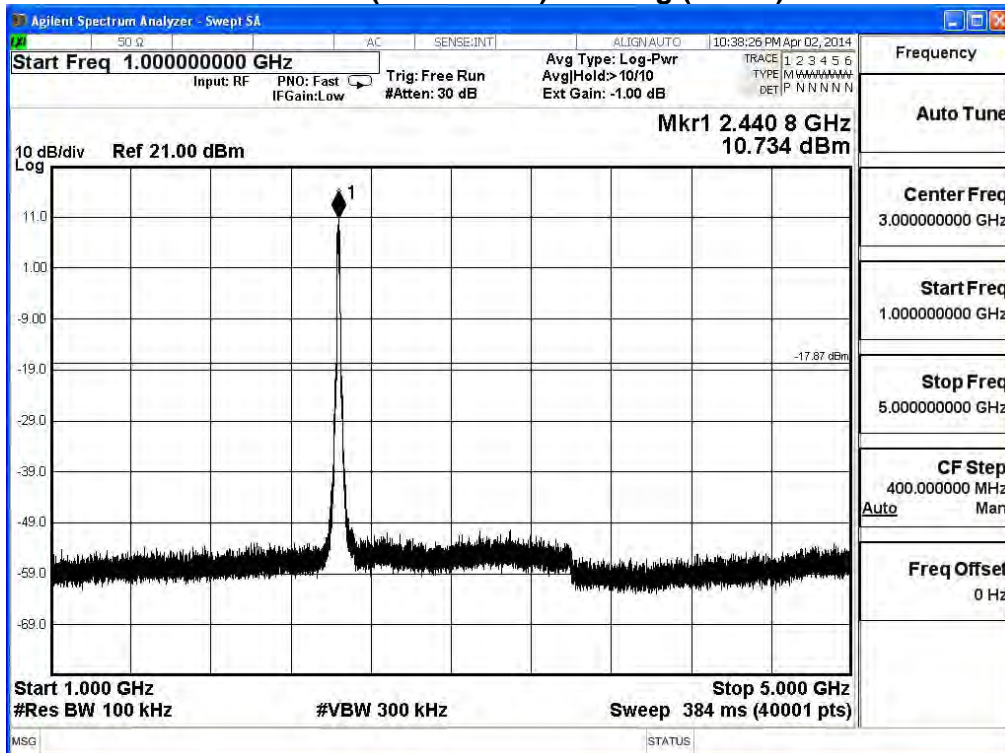

2437MHz (30MHz-1GHz)-802.11g (ANT 1)

2437MHz (1GHz-5GHz) -802.11g (ANT 1)

2437MHz (13GHz-17GHz) -802.11g (ANT 1)

2437MHz (17GHz-21GHz) -802.11g (ANT 1)

2437MHz (21GHz-25GHz) -802.11g (ANT 1)

2462MHz (30MHz-1GHz)-802.11g (ANT 1)