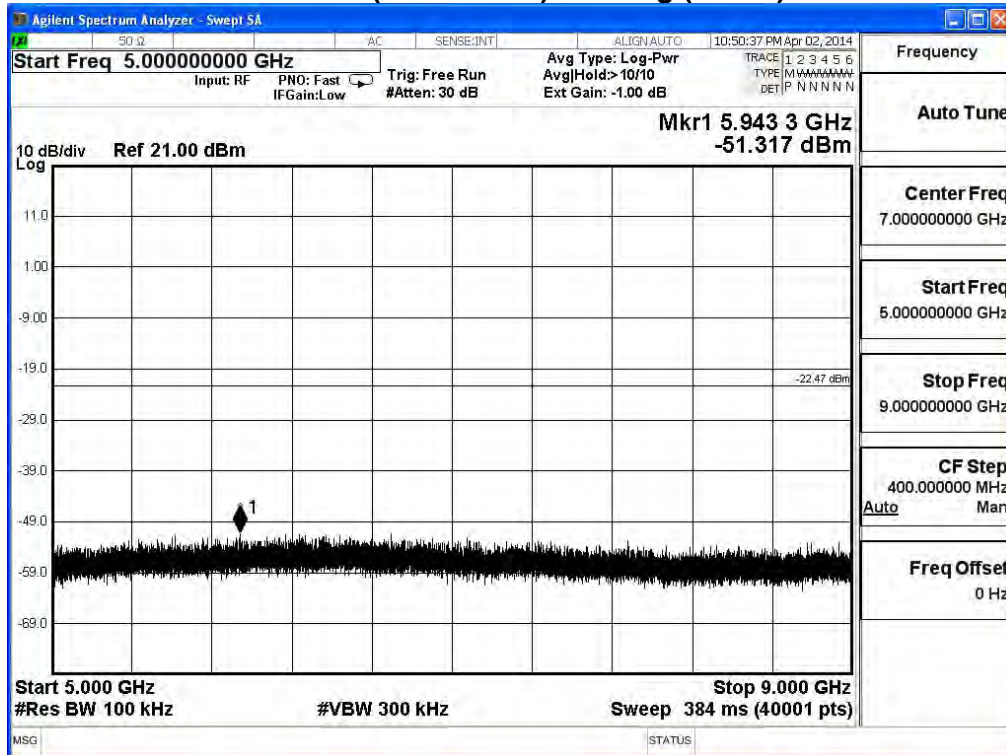

2437MHz (30MHz-1GHz)-802.11g (ANT 1)

2437MHz (1GHz-5GHz) -802.11g (ANT 1)

2437MHz (13GHz-17GHz) -802.11g (ANT 1)

2437MHz (17GHz-21GHz) -802.11g (ANT 1)

2437MHz (21GHz-25GHz) -802.11g (ANT 1)

2462MHz (30MHz-1GHz)-802.11g (ANT 1)

2462MHz (1GHz-5GHz) -802.11g (ANT 1)

2462MHz (5GHz-9GHz) -802.11g (ANT 1)

2462MHz (9GHz-13GHz) -802.11g (ANT 1)

2462MHz (13GHz-17GHz) -802.11g (ANT 1)

2462MHz (17GHz-21GHz) -802.11g (ANT 1)

2462MHz (21GHz-25GHz) -802.11g (ANT 1)