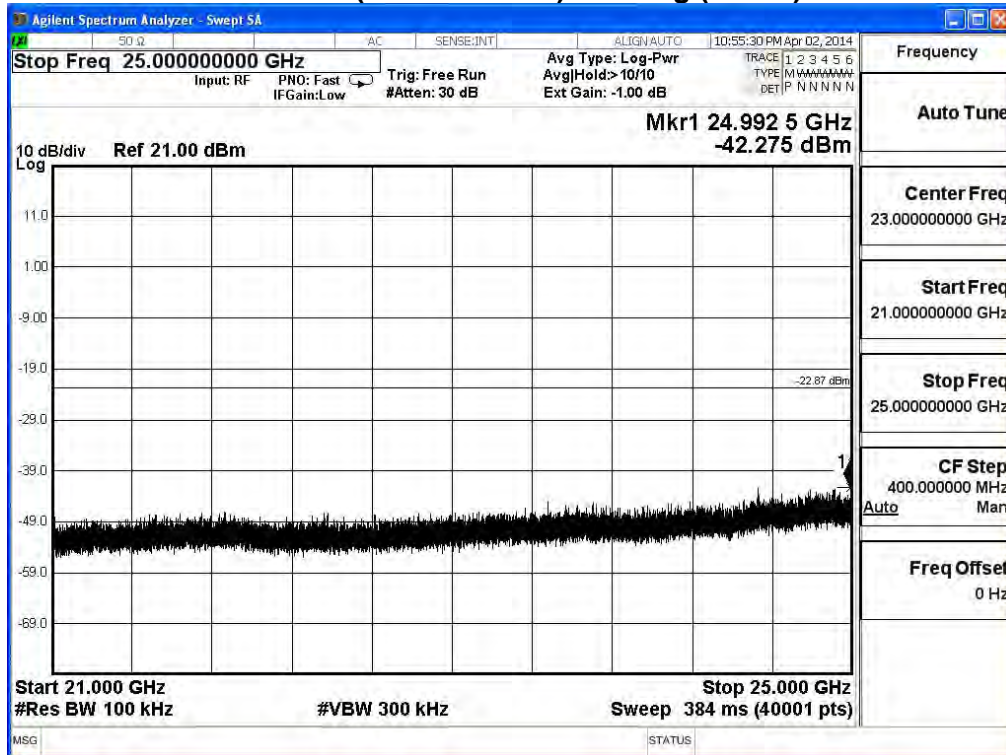

2462MHz (21GHz-25GHz) -802.11g (ANT 2)