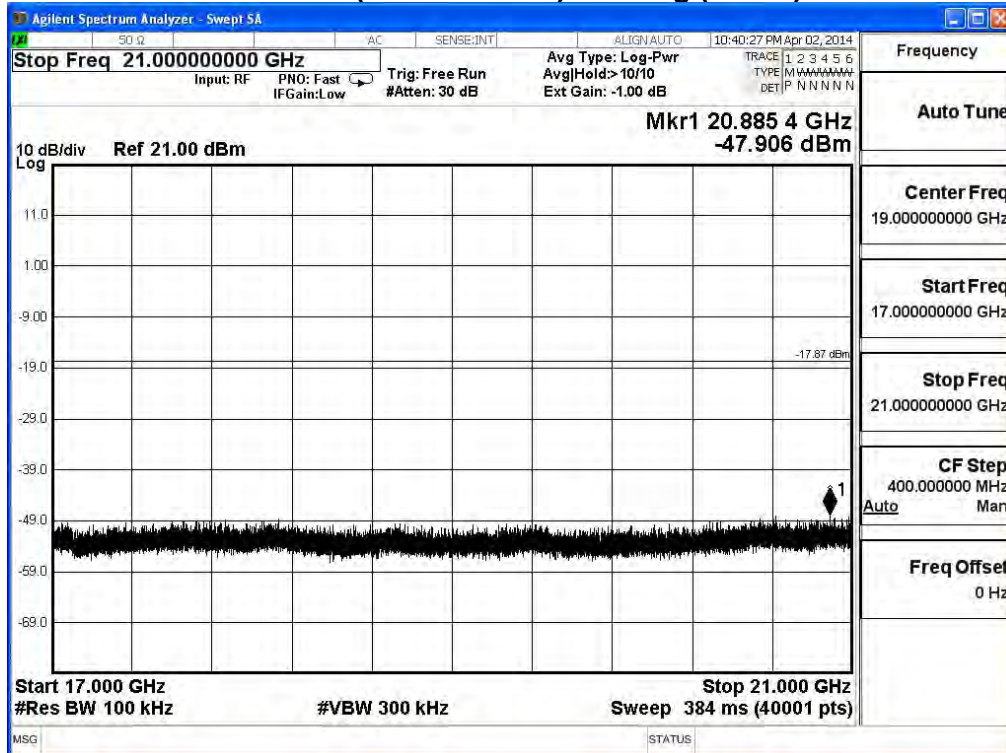

2437MHz (30MHz-1GHz)-802.11g (ANT 1)

2437MHz (1GHz-5GHz) -802.11g (ANT 1)

2437MHz (13GHz-17GHz) -802.11g (ANT 1)

2437MHz (17GHz-21GHz) -802.11g (ANT 1)

2437MHz (21GHz-25GHz) -802.11g (ANT 1)

2462MHz (30MHz-1GHz)-802.11g (ANT 1)

2462MHz (1GHz-5GHz) -802.11g (ANT 1)

2462MHz (5GHz-9GHz) -802.11g (ANT 1)

2462MHz (9GHz-13GHz) -802.11g (ANT 1)

2462MHz (13GHz-17GHz) -802.11g (ANT 1)

2462MHz (17GHz-21GHz) -802.11g (ANT 1)

2462MHz (21GHz-25GHz) -802.11g (ANT 1)