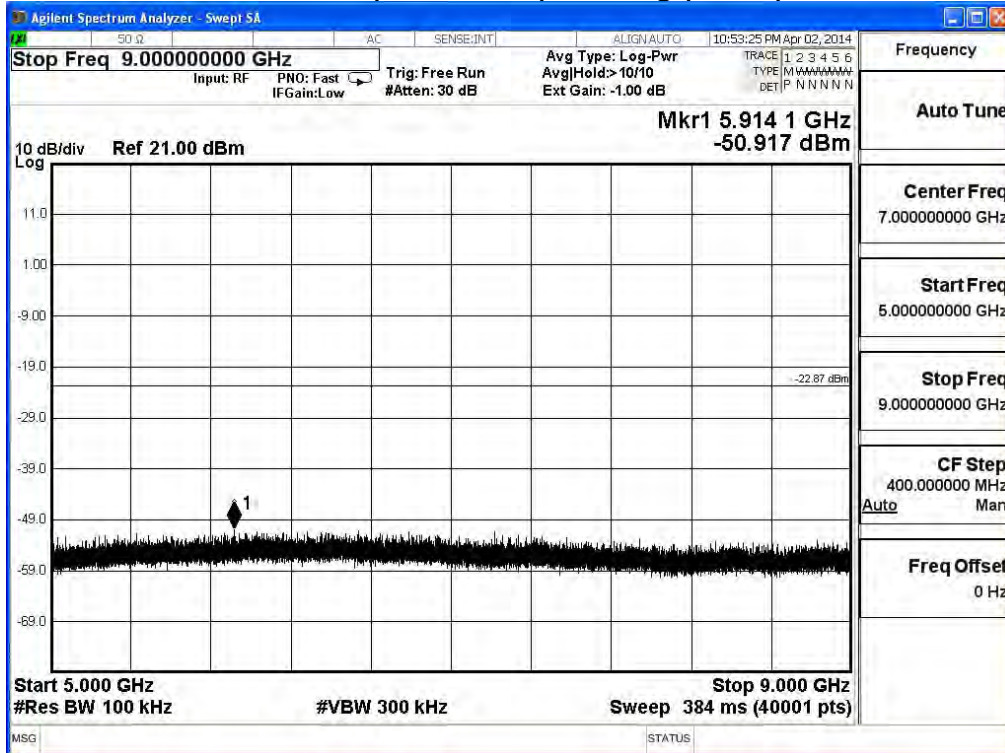

2437MHz (17GHz-21GHz) -802.11g (ANT 2)

2437MHz (21GHz-25GHz) -802.11g (ANT 2)

2462MHz (30MHz-1GHz)-802.11g (ANT 2)

2462MHz (1GHz-5GHz) -802.11g (ANT 2)

2462MHz (5GHz-9GHz) -802.11g (ANT 2)

2462MHz (9GHz-13GHz) -802.11g (ANT 2)