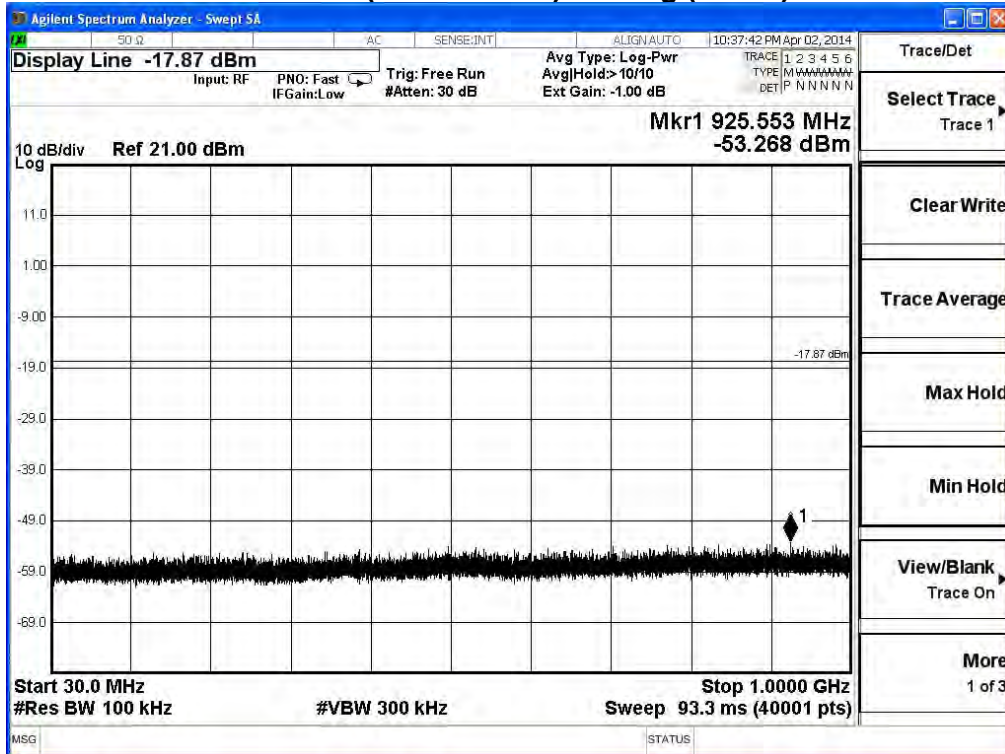

2437MHz (30MHz-1GHz)-802.11g (ANT 1)

2437MHz (1GHz-5GHz) -802.11g (ANT 1)

2437MHz (13GHz-17GHz) -802.11g (ANT 1)

2437MHz (17GHz-21GHz) -802.11g (ANT 1)

2437MHz (21GHz-25GHz) -802.11g (ANT 1)

2462MHz (30MHz-1GHz)-802.11g (ANT 1)

2462MHz (1GHz-5GHz) -802.11g (ANT 1)

2462MHz (5GHz-9GHz) -802.11g (ANT 1)

2462MHz (9GHz-13GHz) -802.11g (ANT 1)

2462MHz (13GHz-17GHz) -802.11g (ANT 1)

2462MHz (17GHz-21GHz) -802.11g (ANT 1)

2462MHz (21GHz-25GHz) -802.11g (ANT 1)