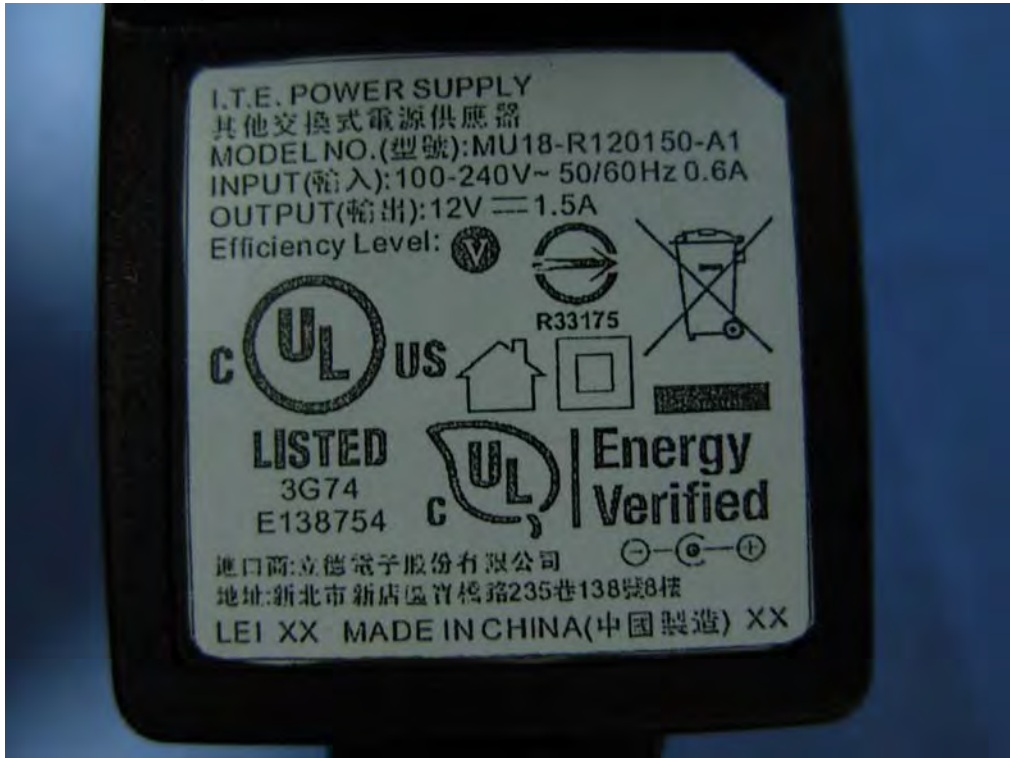

(61) EUT Photo (Adapter:CWT,CAP018121; Antenna : Walsin, RFDPA141000SBAB801, 2dBi, LAN Cable: Shielded)