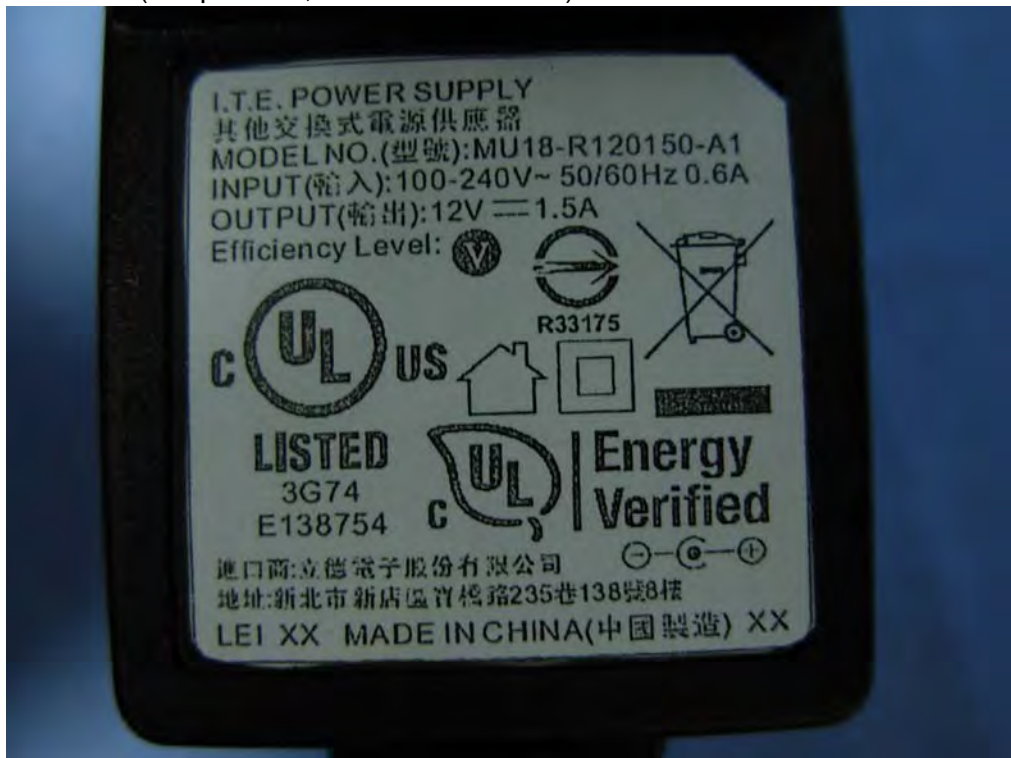

(31) EUT Photo (Adapter: CWT,CAP018121; Antenna : MAG.LAYERS, EDA-1410-2G4R2-A2, 2dBi, LAN Cable: Non-Shielded)