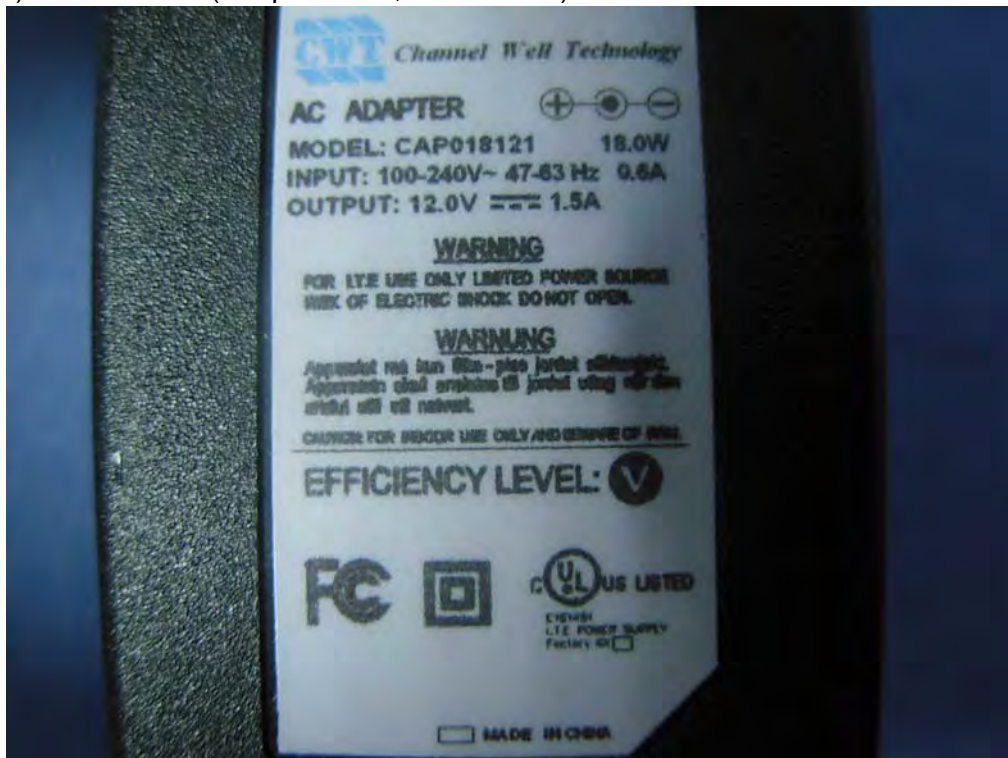

(96) EUT Photo (Adapter:CWT,CAP018121; Antenna : Walsin, I_RFDPA141000SBAB803,Iron, 1.81dBi, LAN Cable: Non-Shielded)