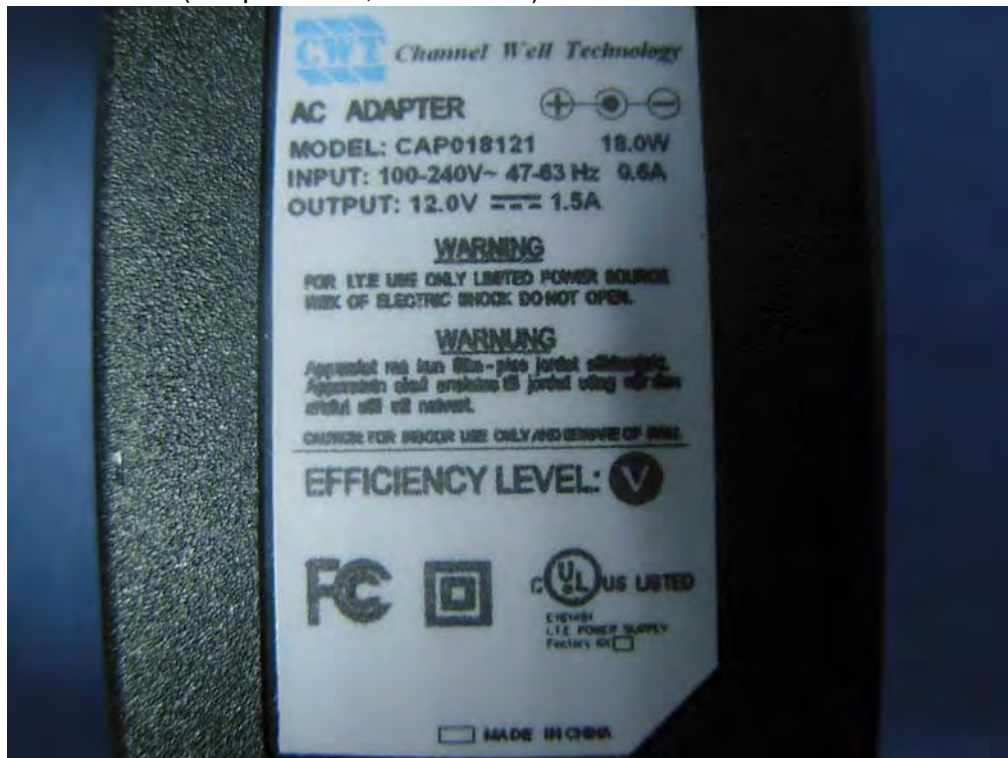

(7) EUT Photo

- (8) EUT Photo(Adapter:CWT,CAP018121 ; Antenna : MAG.LAYERS, EDA-1410-2G4R2-A4 ,Iron, 2dBi, LAN Cable: Shielded)

- (9) EUT Photo(Antenna: MAG.LAYERS, EDA-1410-2G4R2-A4,Iron, 2dBi)

(10) EUT Photo (Adapter:CWT,CAP018121)