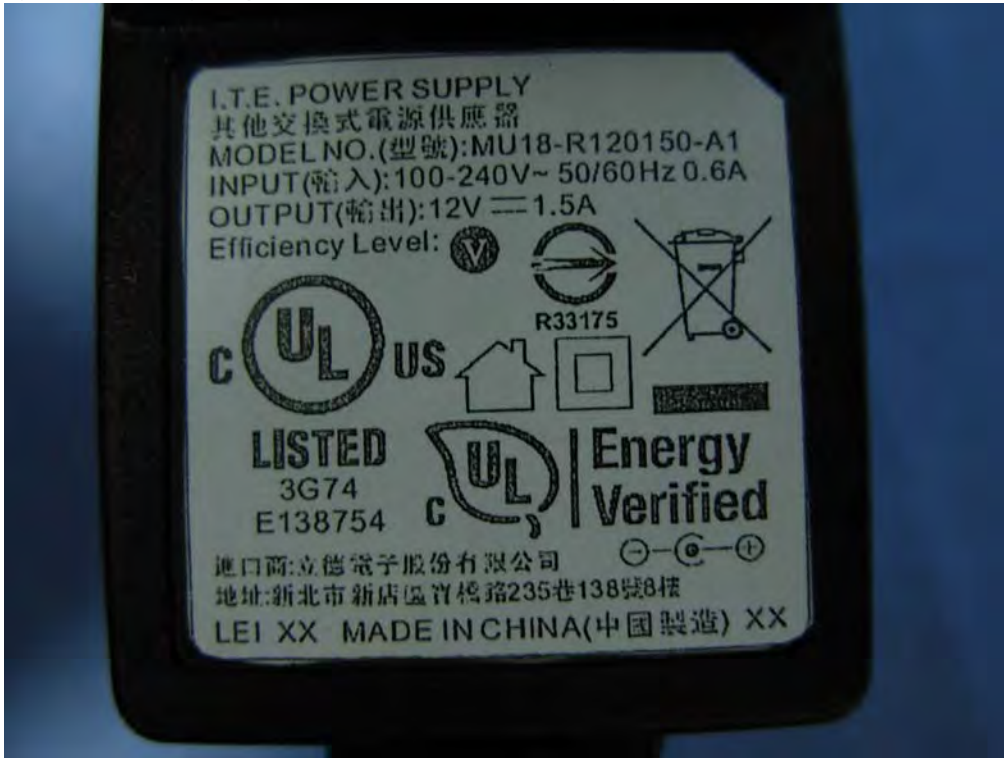

(56) EUT Photo(Adapter:ITE,MU18-R120150-A1; Antenna : MAG.LAYERS, EDA-1410-2G4R2-A4 ,Iron, 2dBi, LAN Cable: Non-Shielded)