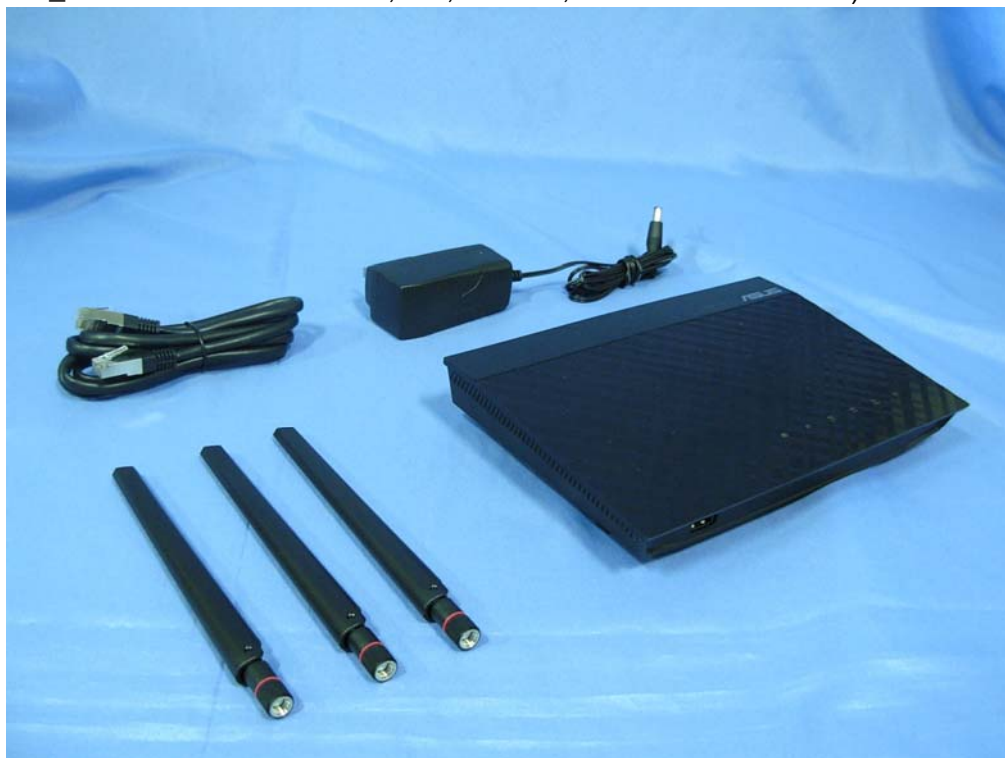

(67) EUT Photo