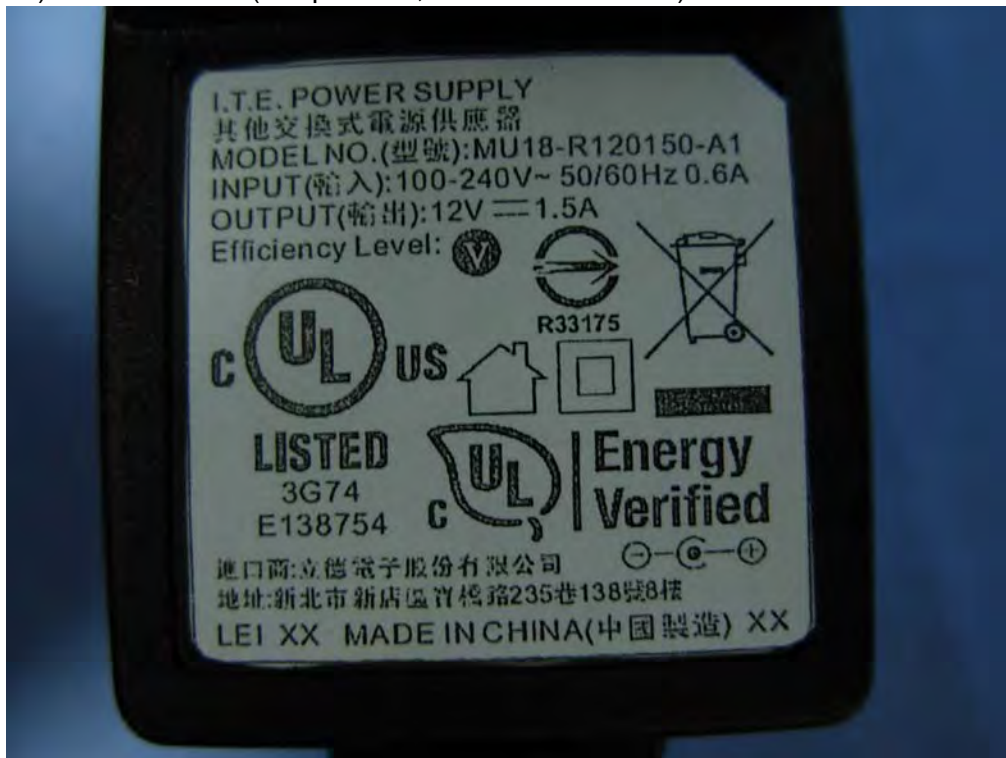

(116) EUT Photo(Adapter:ITE,MU18-R120150-A1; Antenna : Walsin, PI_RFDPA141000SBAB803,Iron, 1.81dBi, LAN Cable: Non-Shielded)