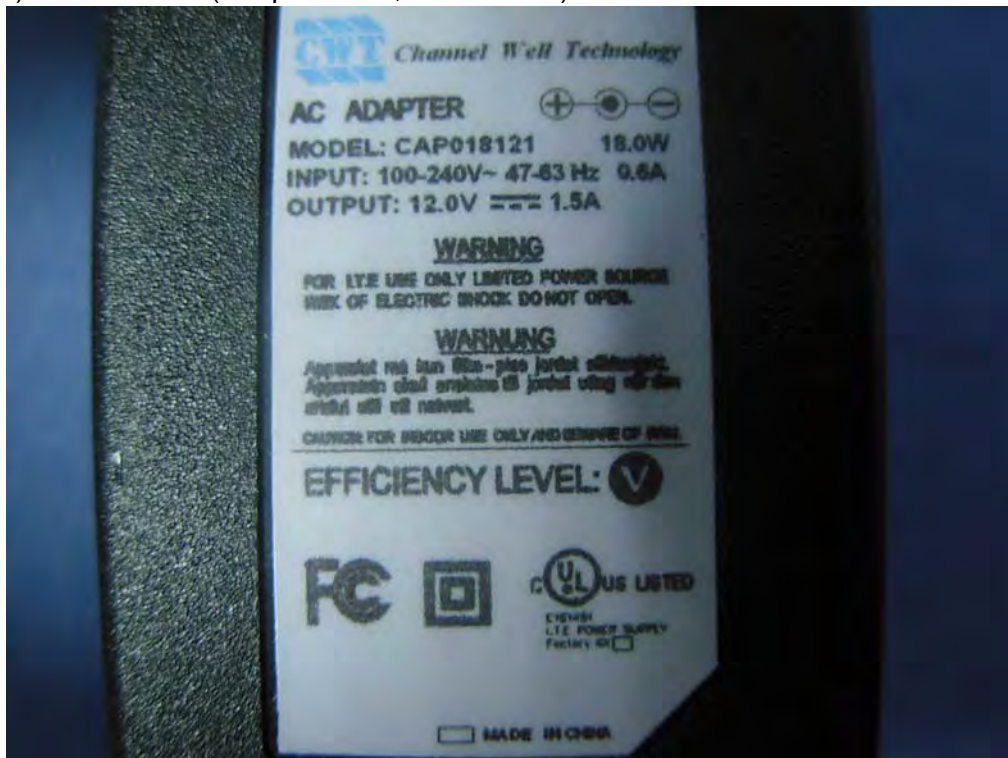

(66) EUT Photo (Adapter:CWT,CAP018121; Antenna : Walsin, PI_RFDPA141000SBAB803,Iron, 1.81dBi, LAN Cable: Shielded)