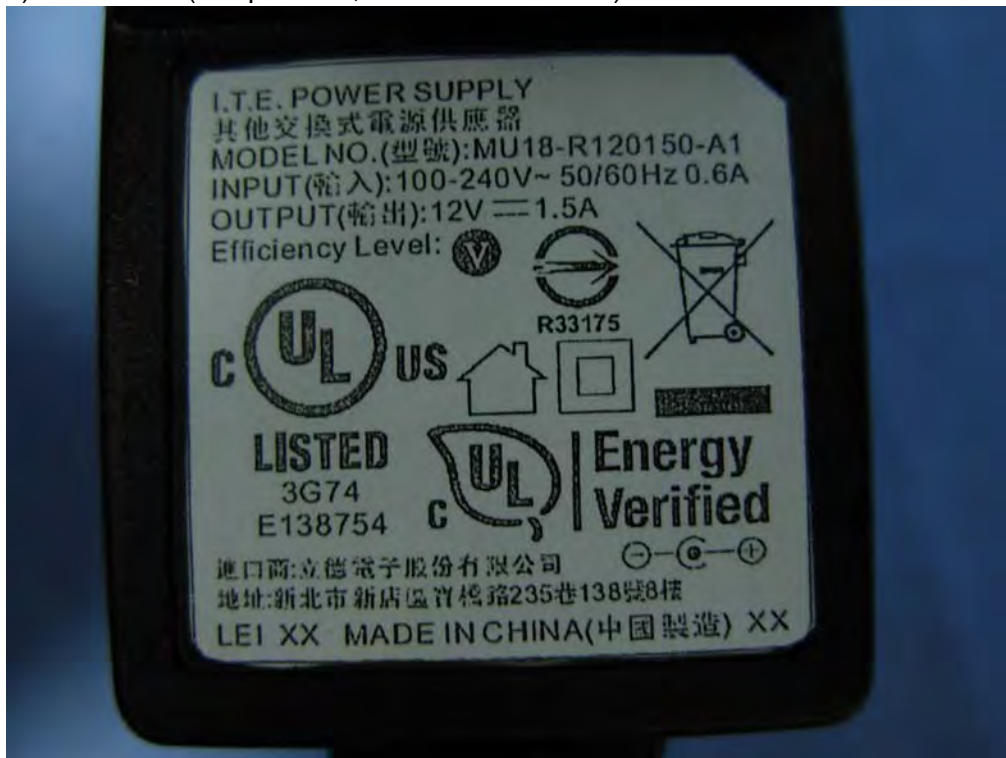

(26) EUT Photo(Adapter:ITE,MU18-R120150-A1; Antenna : MAG.LAYERS, EDA-1410-2G4R2-A4 ,Iron, 2dBi, LAN Cable: Shielded)