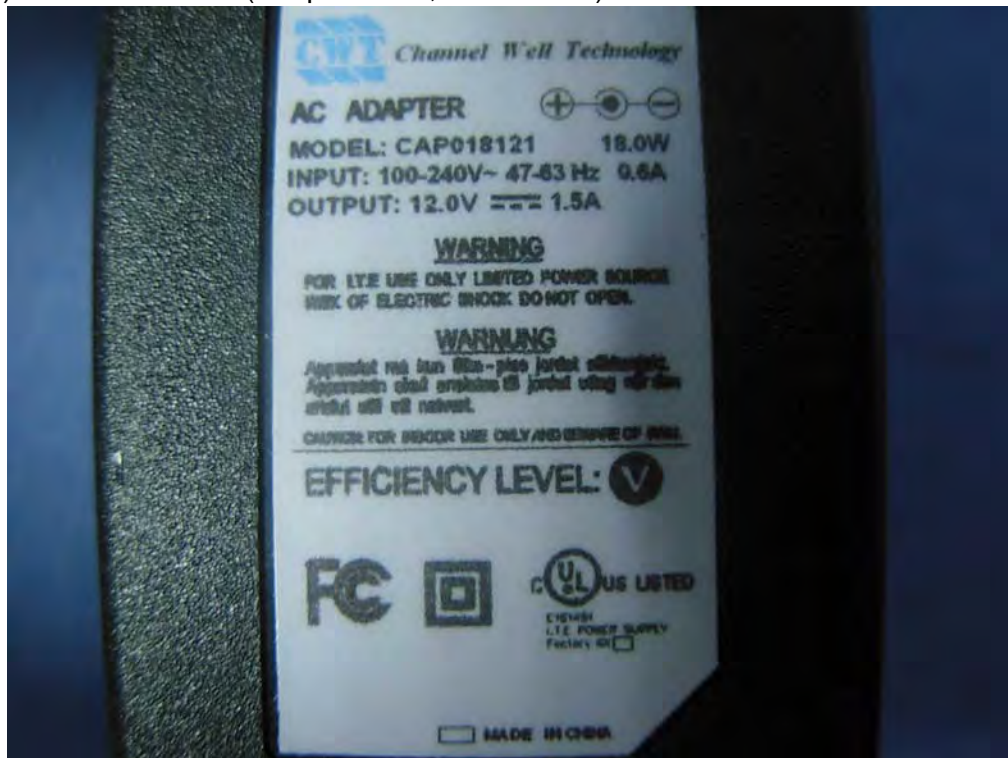

(97) EUT Photo

(98) EUT Photo(Adapter:CWT,CAP018121 ; Antenna : Walsin,
I_RFDPA141000SBAB803,Iron, 1.81dBi , LAN Cable: Non-Shielded)

(99) EUT Photo(Antenna: Walsin, I_RFDPA141000SBAB803,Iron, 1.81dBi)

(100) EUT Photo (Adapter:CWT,CAP018121)