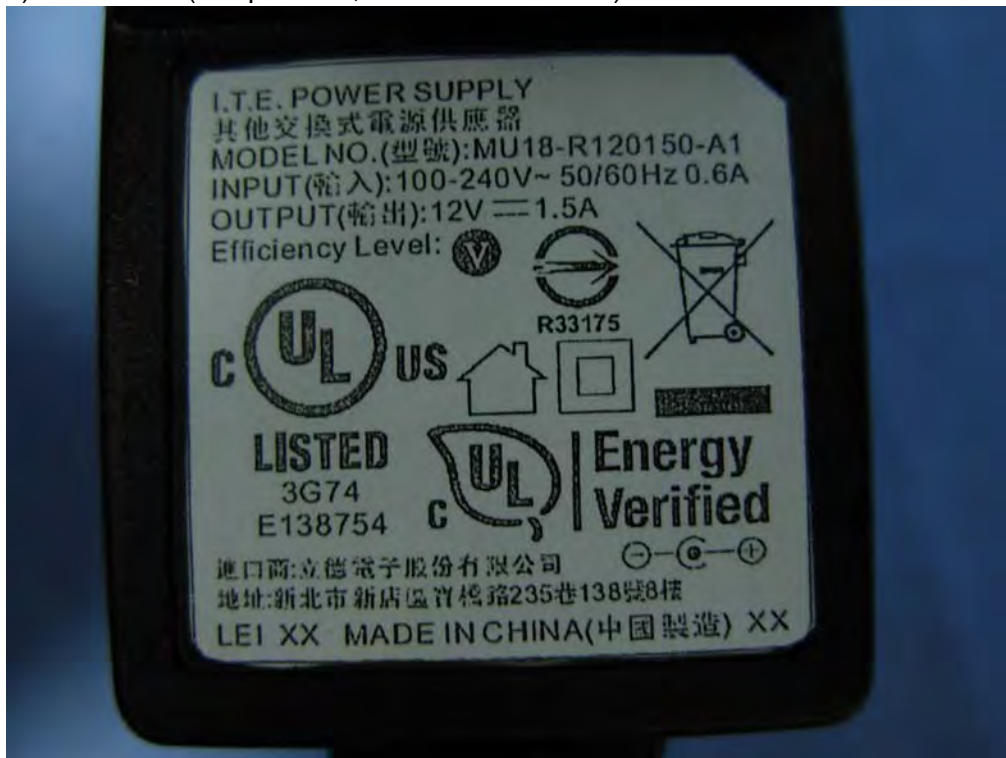

(86) EUT Photo(Adapter:ITE,MU18-R120150-A1; Antenna : Walsin, PI_RFDPA141000SBAB803,Iron, 1.81dBi, LAN Cable: Shielded)