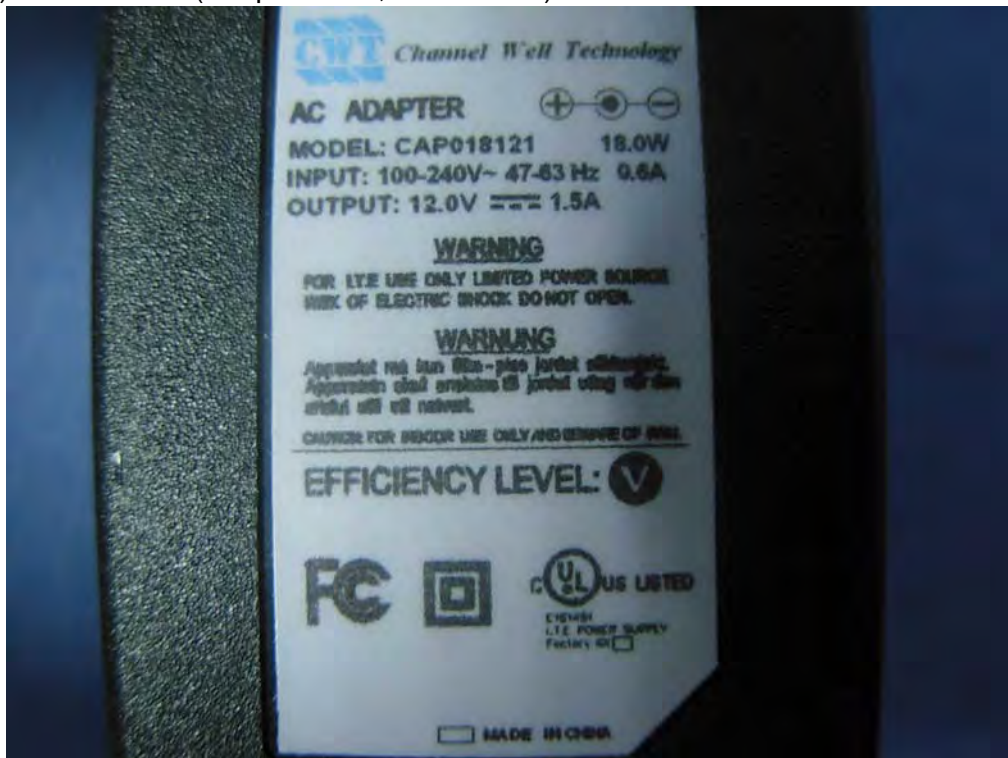

(6) EUT Photo (Adapter:CWT,CAP018121; Antenna : MAG.LAYERS, EDA-1410-2G4R2-A4,Iron, 2dBi, LAN Cable: Shielded)