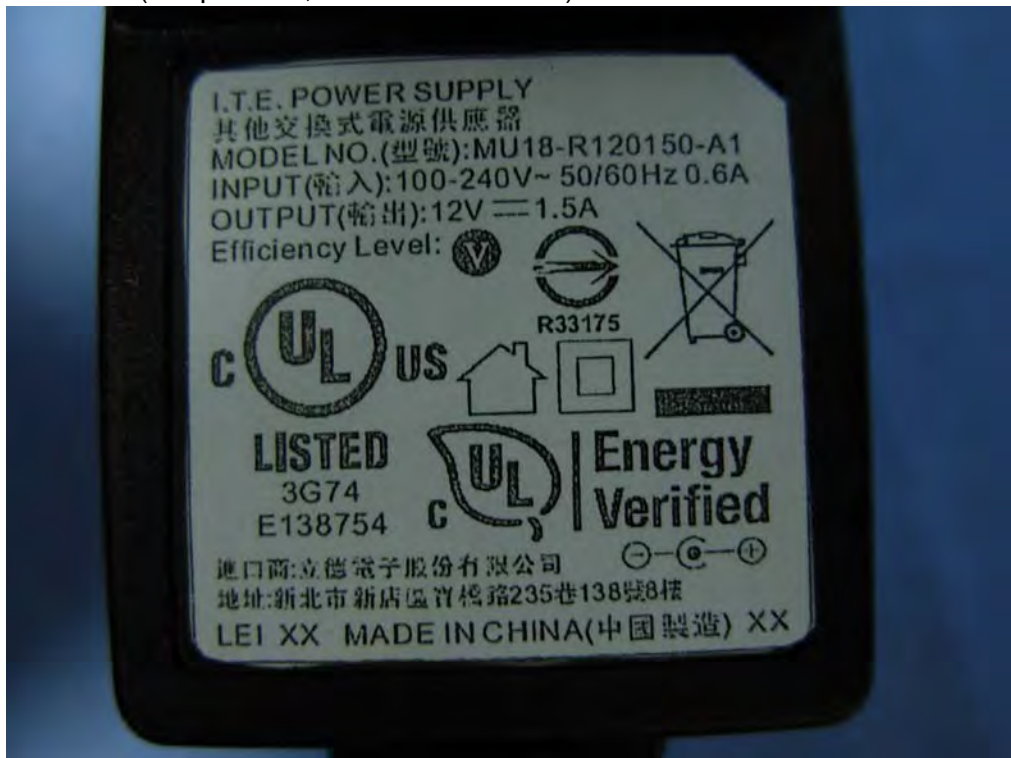

(87) EUT Photo

- (88) EUT Photo(Adapter:ITE,MU18-R120150-A1; Antenna : Walsin, PI_RFDPA141000SBAB803,Iron, 1.81dBi)

- (89) EUT Photo(Antenna : Walsin, PI_RFDPA141000SBAB803,Iron, 1.81dBi)

(90) EUT Photo(Adapter:ITE,MU18-R120150-A1)