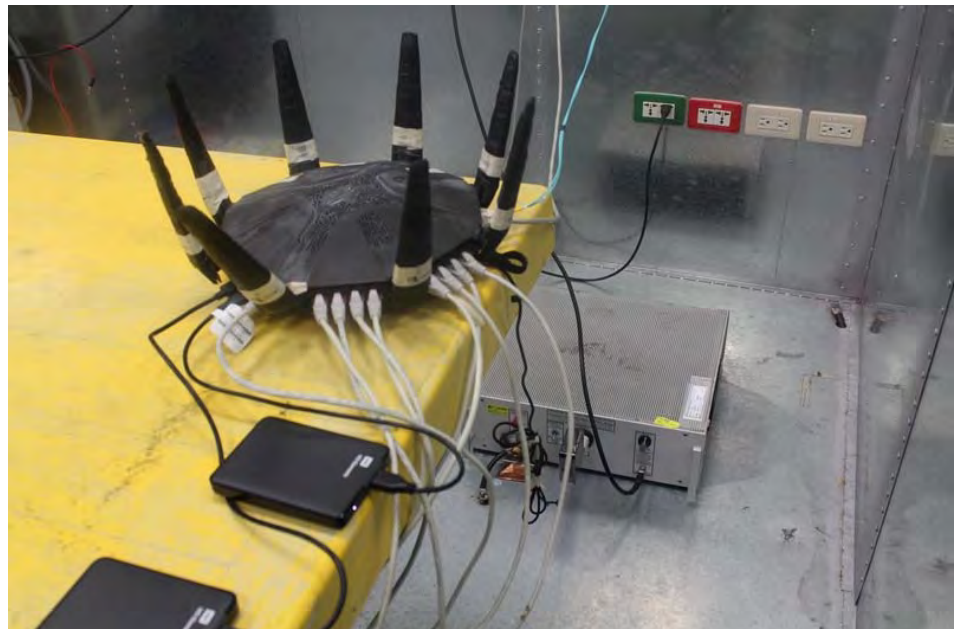

## 1. Photographs of Conducted Emissions Test Configuration

Test Mode: Mode 4

**FRONT VIEW**

**REAR VIEW**

## 2. Photographs of Radiated Emissions Test Configuration

Test Configuration: 30MHz~1GHz / Test Mode: Mode 4

FRONT VIEW

REAR VIEW

**Test Configuration: Above 1GHz**

**FRONT VIEW**

**REAR VIEW**