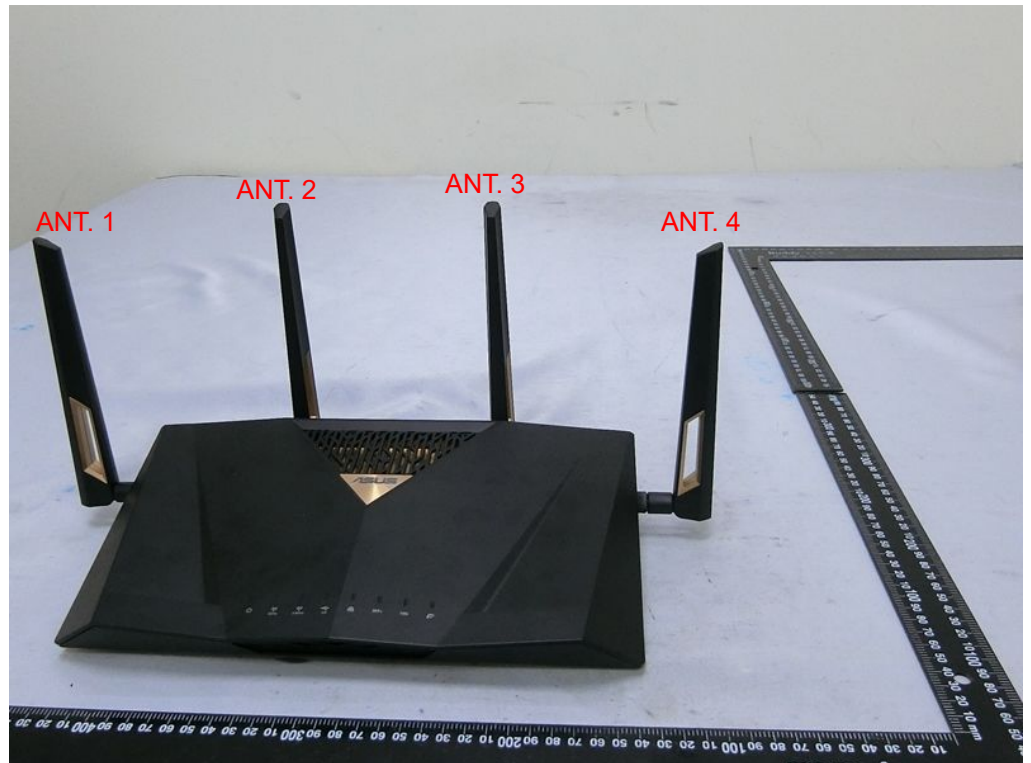

Brand Name: ASUS Model Name: RT-BE88U

Adapter 1

Adapter 2

3 pin US power cord
(For Adapter 1 use only.)

RJ-45 cable 1

RJ-45 cable 2

RJ-45 cable 3