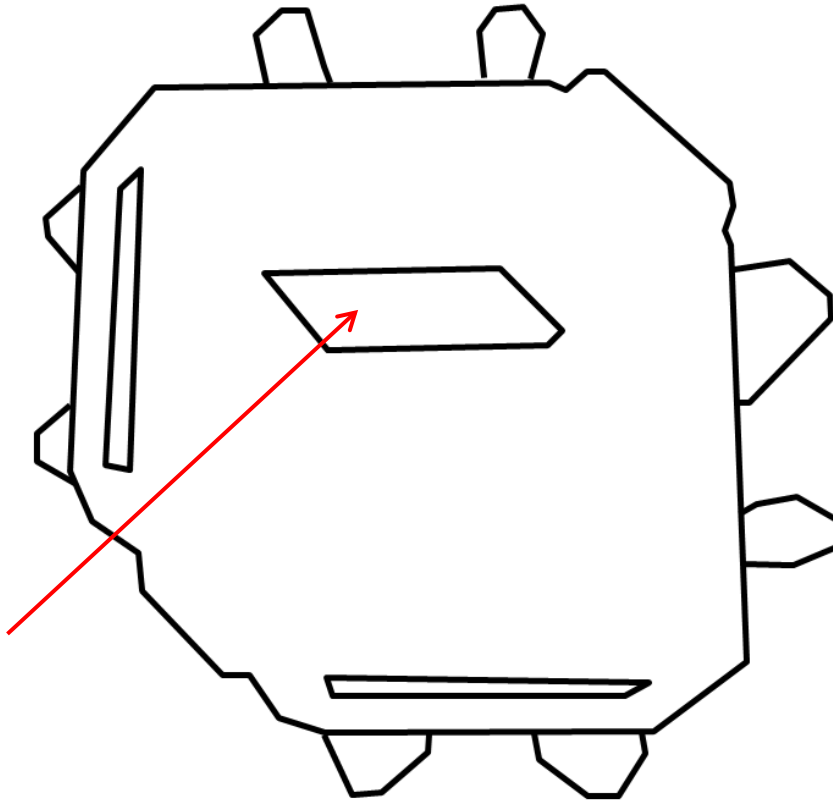

Label and location (bottom of the device)

**ASUS** ROG Rapture GT-BE98 Pro  
BE30000 Quad-band Gaming Router  
Model: GT-BE98 Pro

**FC** ASUS  
GT-BE98 Pro

FCC ID: MSQ-RTBE6M00  
IC ID: 3568A-RTBE6M00  
CAN ICES-003 (B)/NMB-003(B)