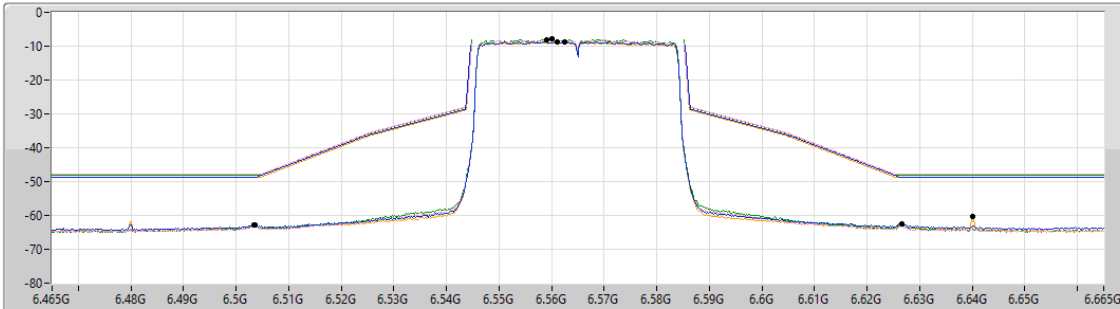

6.525-6.875GHz_802.11be EHT40-BF_Nss1,(MCS0)_4TX
6565MHz_TX

MASK

26/12/2022

CF Freq
6.565GHz
Span
200MHz
RBW
500kHz
VBW
2MHz
Sweep Time
20ms
Detector Type
RMS

Port 1
Port 2
Port 3
Port 4

Ref(Hz)	Ref(dBm)	Freq(Hz)	Level(dBm)	Limit(dBm)	Margin(dB)	Port
6.561G	-8.61	6.6266G	-62.55	-48.61	-13.94	1
6.56G	-7.87	6.5036G	-62.96	-47.87	-15.09	2
6.55901G	-7.99	6.5034G	-62.83	-47.99	-14.84	3
6.5624G	-8.78	6.64G	-60.39	-48.78	-11.61	4