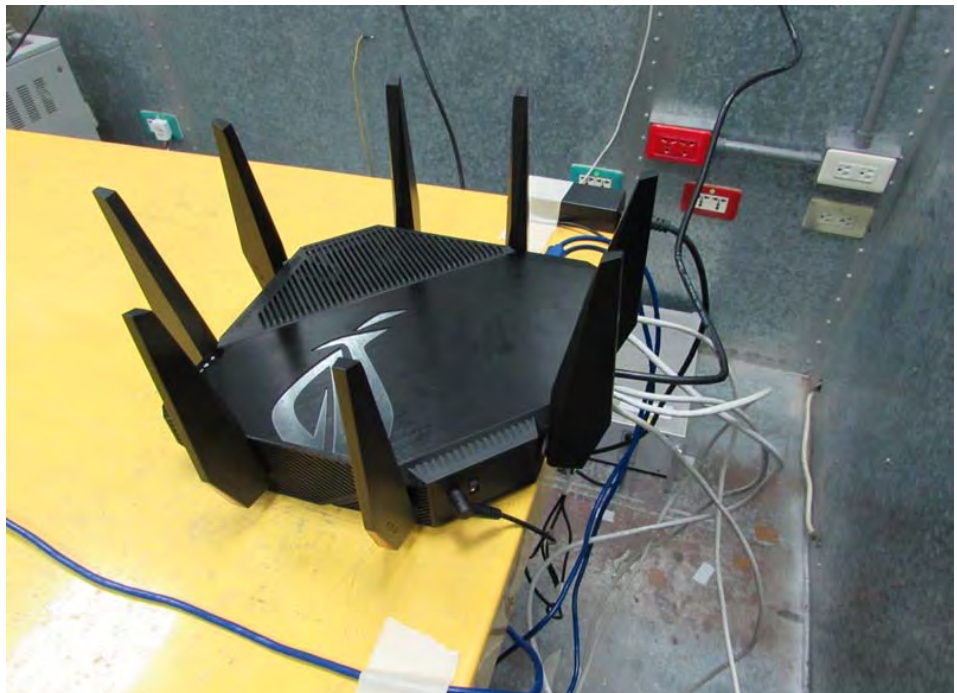

1. Photographs of Conducted Emissions Test Configuration

FRONT VIEW

REAR VIEW

2. Photographs of Radiated Emissions Test Configuration

Test Configuration: 30MHz~1GHz / Test Mode: Mode 2

FRONT VIEW

REAR VIEW

Test Configuration: Above 1GHz