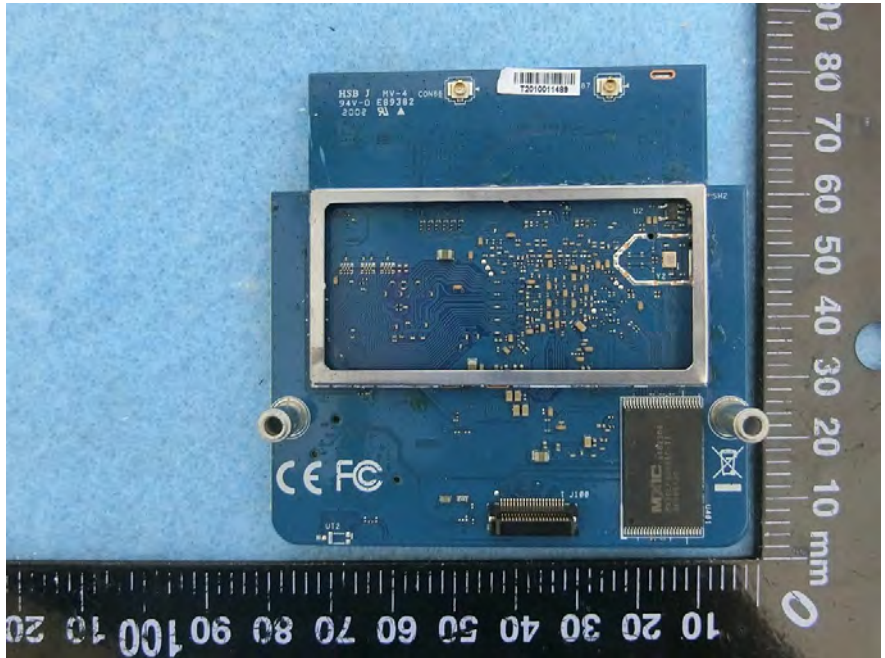

Brand Name: ASUS
Model Name: XD4N, RP-AX1800, XD4RV2, XD4

2.4GHz PA Main source
(Brand: Qorvo /
Model Name: QPF4206B)

2.4GHz PA Second source
(Brand: Skyworks /
Model Name: SKY85337)

2.4GHz PA Third Source
(Brand name: Richwave
Model name: RTC7646HT)