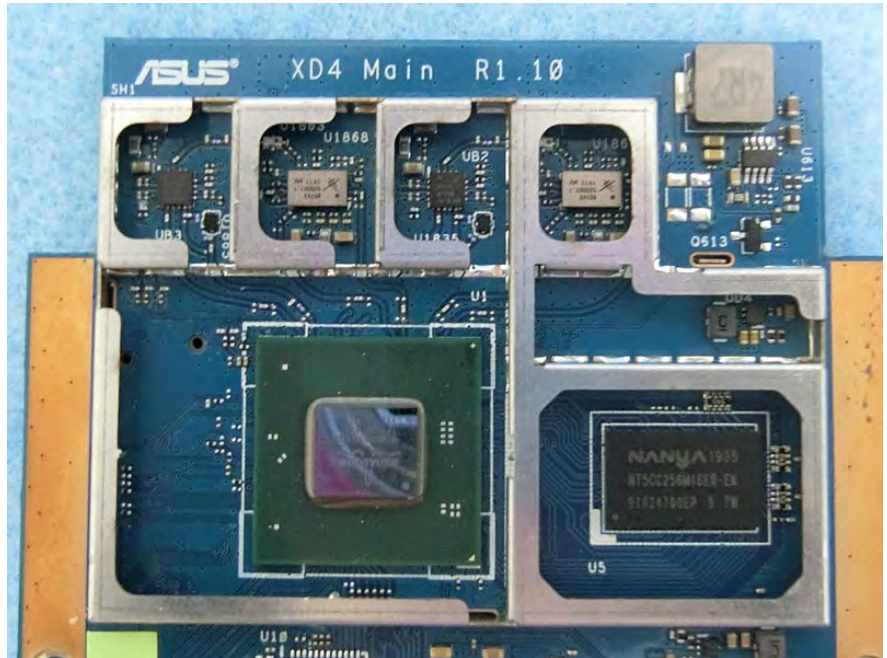

Brand Name: ASUS
Model Name: XD4N, RP-AX1800, XD4RV2, XD4

2.4GHz PA Main source
(Brand: Qorvo /
Model Name: QPF4206B)

2.4GHz PA Second source
(Brand: Skyworks /
Model Name: SKY85337)

2.4GHz PA Third Source
(Brand name: Richwave
Model name: RTC7646HT)