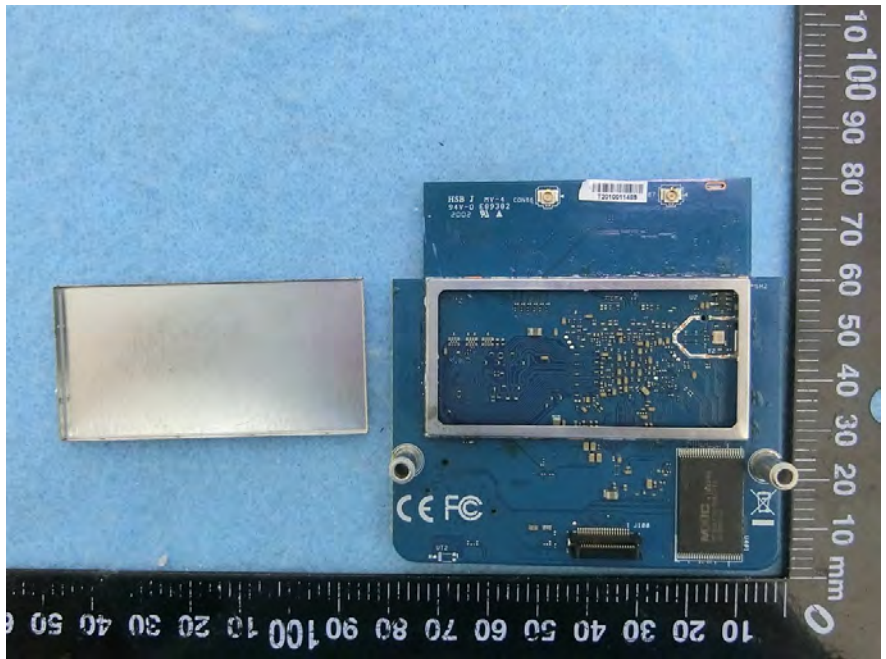

Brand Name: ASUS
Model Name: XD4N, RP-AX1800, XD4RV2, XD4

2.4GHz PA Main source
(Brand: Qorvo /
Model Name: QPF4206B)

2.4GHz PA Second source
(Brand: Skyworks /
Model Name: SKY85337)

2.4GHz PA Third Source
(Brand name: Richwave
Model name: RTC7646HT)