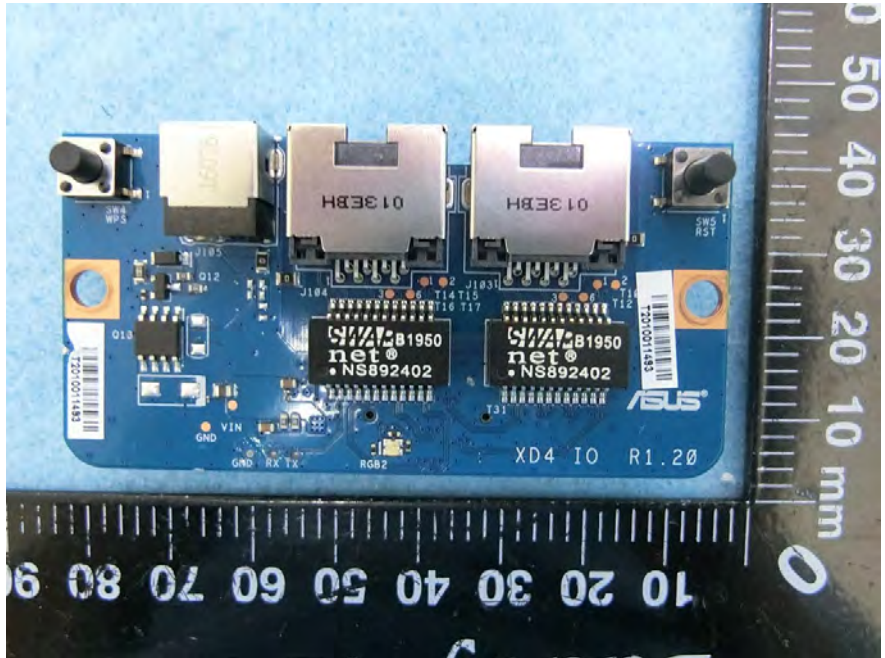

Brand Name: ASUS
Model Name: XD4N, RP-AX1800, XD4RV2, XD4

2.4GHz PA Main source
(Brand: Qorvo /
Model Name: QPF4206B)

2.4GHz PA Second source
(Brand: Skyworks /
Model Name: SKY85337)

2.4GHz PA Third Source
(Brand name: Richwave
Model name: RTC7646HT)