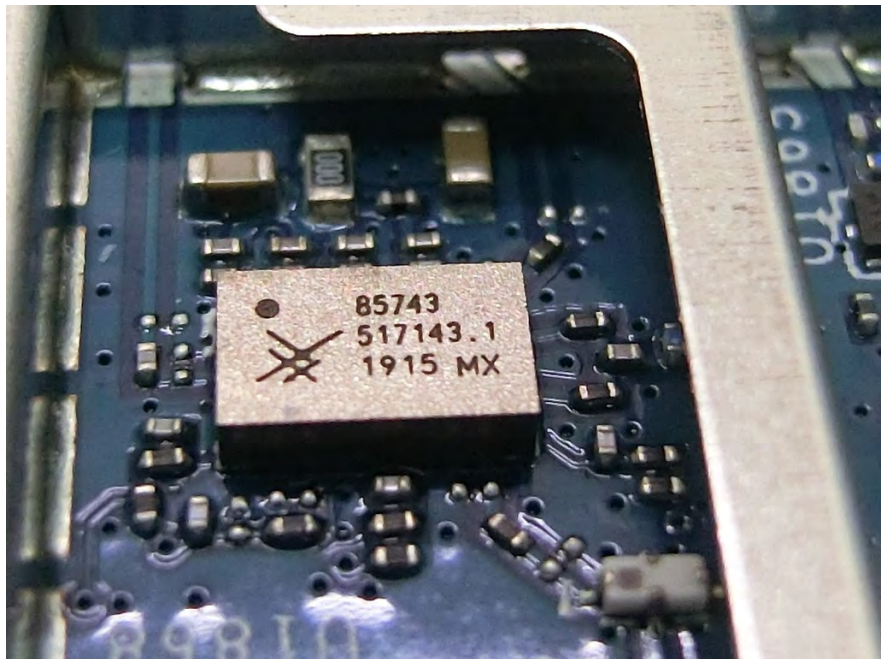

Brand Name: ASUS
Model Name: XD4N, RP-AX1800, XD4RV2, XD4

2.4GHz PA Main source
(Brand: Qorvo /
Model Name: QPF4206B)

2.4GHz PA Second source
(Brand: Skyworks /
Model Name: SKY85337)

2.4GHz PA Third Source
(Brand name: Richwave
Model name: RTC7646HT)