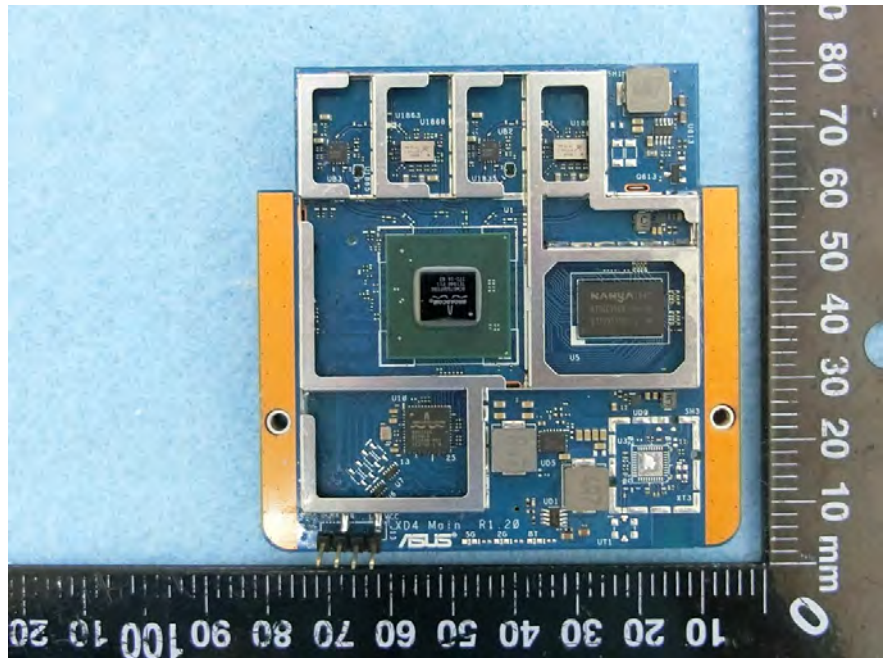

Brand Name: ASUS
Model Name: XD4N, RP-AX1800, XD4RV2, XD4

2.4GHz PA Main source
(Brand: Qorvo /
Model Name: QPF4206B)

2.4GHz PA Second source
(Brand: Skyworks /
Model Name: SKY85337)

2.4GHz PA Third Source
(Brand name: Richwave
Model name: RTC7646HT)