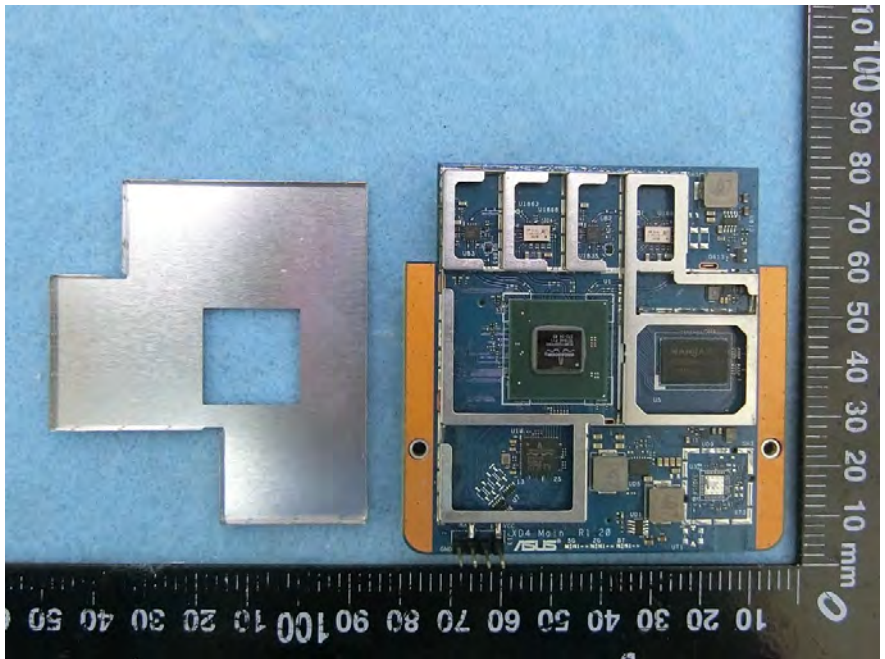

Brand Name: ASUS
Model Name: XD4N, RP-AX1800, XD4RV2, XD4

2.4GHz PA Main source
(Brand: Qorvo /
Model Name: QPF4206B)

2.4GHz PA Second source
(Brand: Skyworks /
Model Name: SKY85337)

2.4GHz PA Third Source
(Brand name: Richwave
Model name: RTC7646HT)