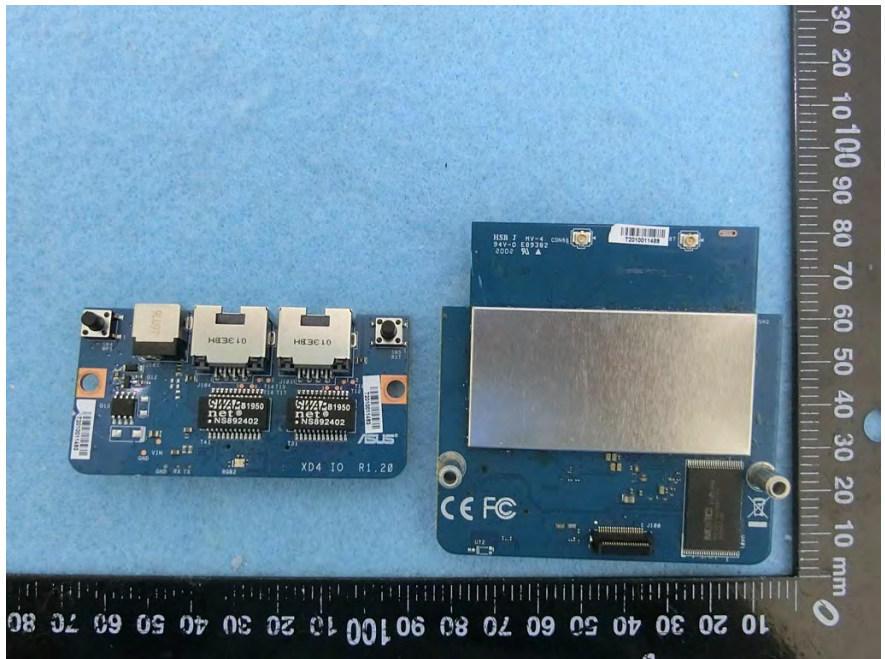

Brand Name: ASUS
Model Name: XD4N, RP-AX1800, XD4RV2, XD4

2.4GHz PA Main source
(Brand: Qorvo /
Model Name: QPF4206B)

2.4GHz PA Second source
(Brand: Skyworks /
Model Name: SKY85337)

2.4GHz PA Third Source
(Brand name: Richwave
Model name: RTC7646HT)