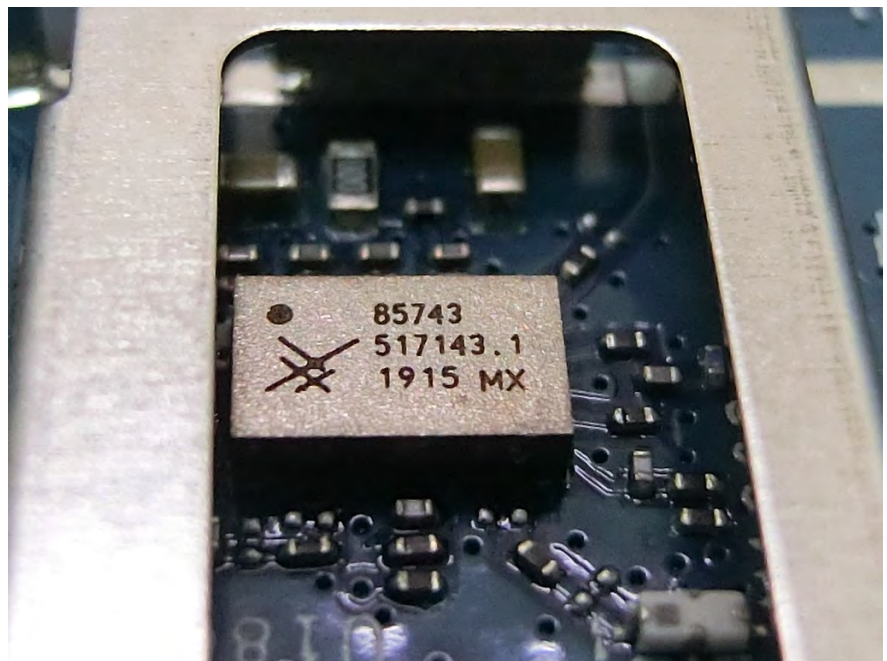

Brand Name: ASUS
Model Name: XD4N, RP-AX1800, XD4RV2, XD4

2.4GHz PA Main source
(Brand: Qorvo /
Model Name: QPF4206B)

2.4GHz PA Second source
(Brand: Skyworks /
Model Name: SKY85337)

2.4GHz PA Third Source
(Brand name: Richwave
Model name: RTC7646HT)