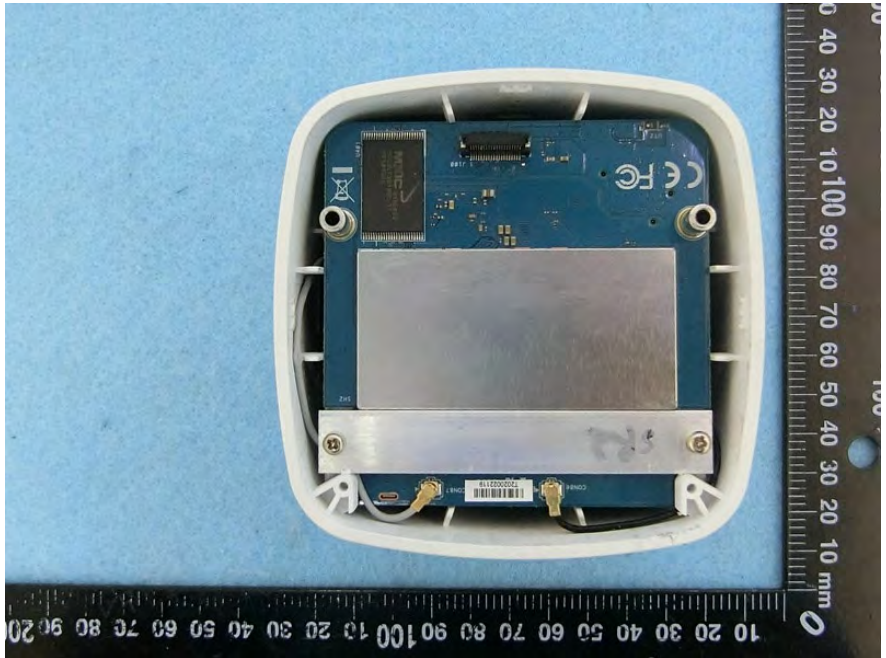

Brand Name: ASUS
Model Name: XD4N, RP-AX1800, XD4RV2, XD4

2.4GHz PA Main source
(Brand: Qorvo /
Model Name: QPF4206B)

2.4GHz PA Second source
(Brand: Skyworks /
Model Name: SKY85337)

2.4GHz PA Third Source
(Brand name: Richwave
Model name: RTC7646HT)