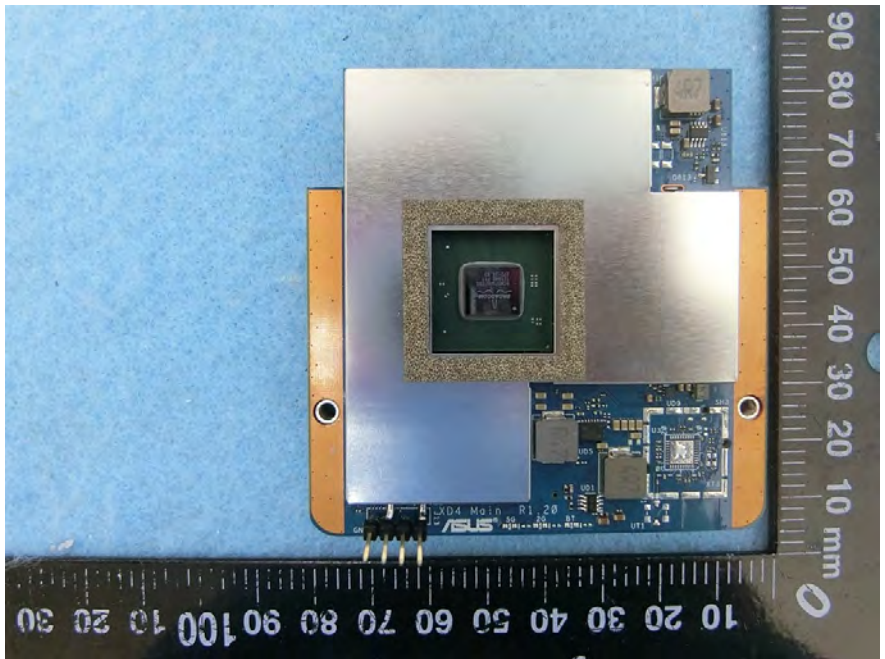

Brand Name: ASUS
Model Name: XD4N, RP-AX1800, XD4RV2, XD4

2.4GHz PA Main source
(Brand: Qorvo /
Model Name: QPF4206B)

2.4GHz PA Second source
(Brand: Skyworks /
Model Name: SKY85337)

2.4GHz PA Third Source
(Brand name: Richwave
Model name: RTC7646HT)