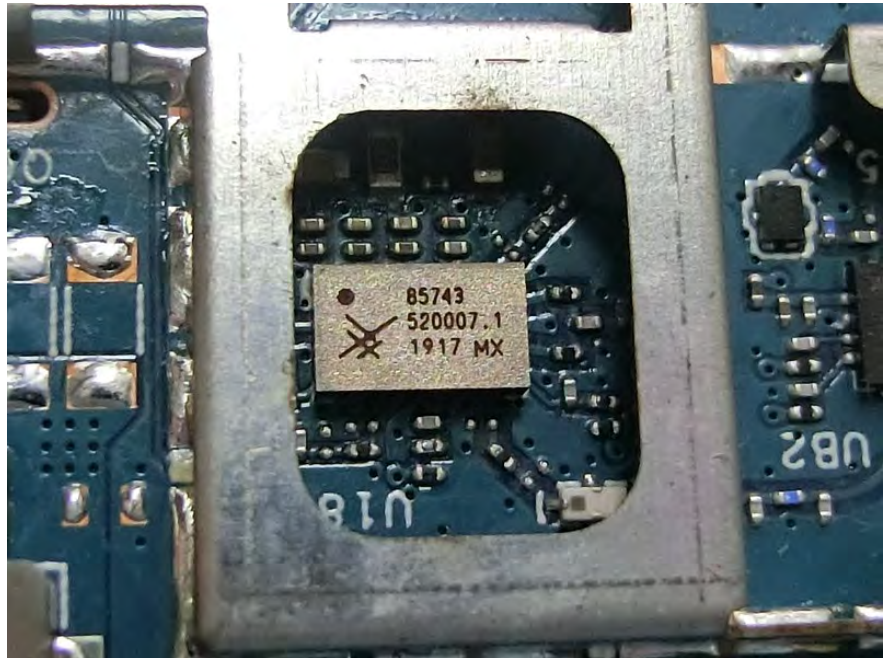

Brand Name: ASUS
Model Name: XD4N, RP-AX1800, XD4RV2, XD4

2.4GHz PA Main source
(Brand: Qorvo /
Model Name: QPF4206B)

2.4GHz PA Second source
(Brand: Skyworks /
Model Name: SKY85337)

2.4GHz PA Third Source
(Brand name: Richwave
Model name: RTC7646HT)