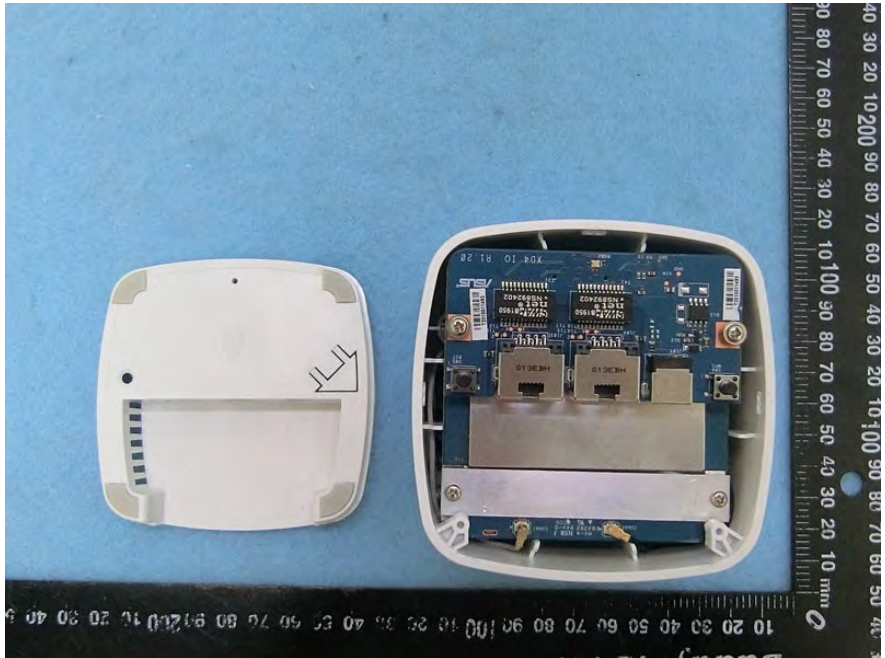

Brand Name: ASUS
Model Name: XD4N, RP-AX1800, XD4RV2, XD4

2.4GHz PA Main source
(Brand: Qorvo /
Model Name: QPF4206B)

2.4GHz PA Second source
(Brand: Skyworks /
Model Name: SKY85337)

2.4GHz PA Third Source
(Brand name: Richwave
Model name: RTC7646HT)