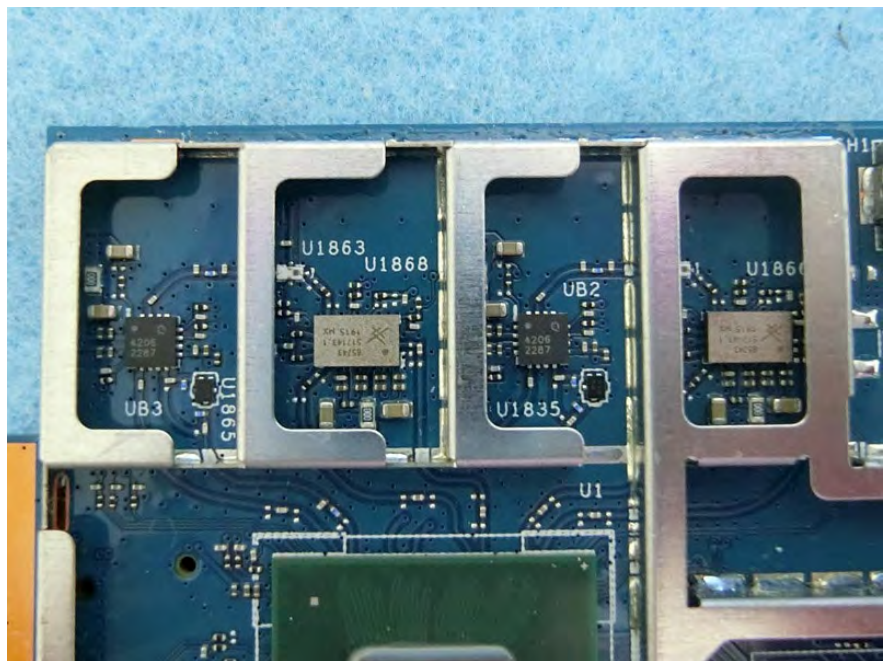

Brand Name: ASUS
Model Name: XD4N, RP-AX1800, XD4RV2, XD4

2.4GHz PA Main source
(Brand: Qorvo /
Model Name: QPF4206B)

2.4GHz PA Second source
(Brand: Skyworks /
Model Name: SKY85337)

2.4GHz PA Third Source
(Brand name: Richwave
Model name: RTC7646HT)