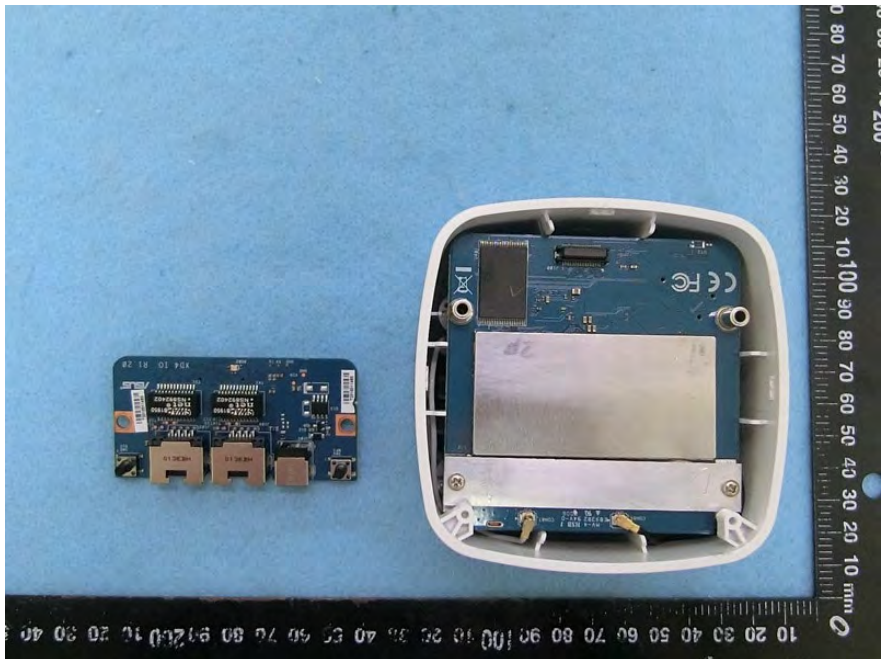

Brand Name: ASUS
Model Name: XD4N, RP-AX1800, XD4RV2, XD4

2.4GHz PA Main source
(Brand: Qorvo /
Model Name: QPF4206B)

2.4GHz PA Second source
(Brand: Skyworks /
Model Name: SKY85337)

2.4GHz PA Third Source
(Brand name: Richwave
Model name: RTC7646HT)