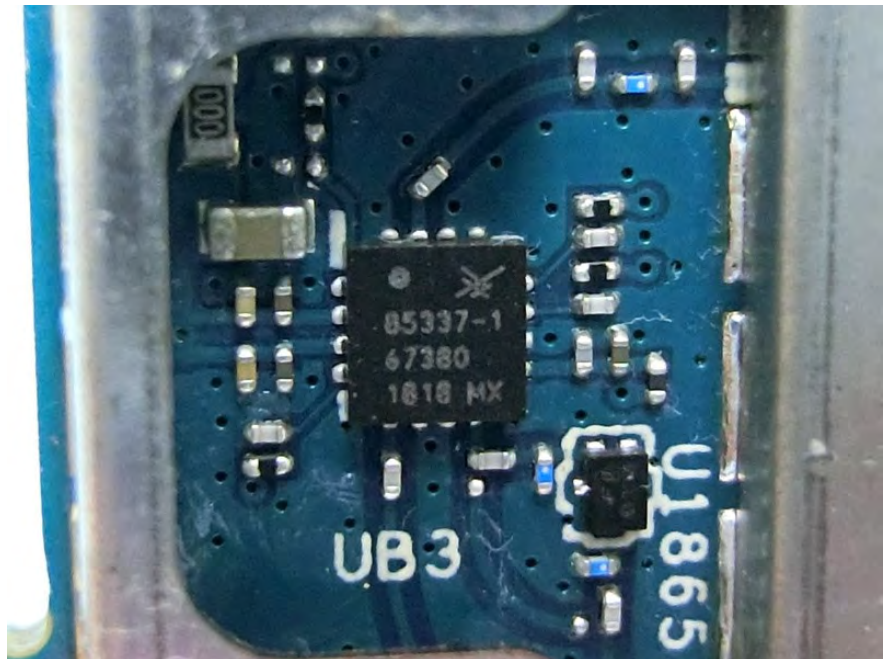

Brand Name: ASUS
Model Name: XD4N, RP-AX1800, XD4RV2, XD4

2.4GHz PA Main source
(Brand: Qorvo /
Model Name: QPF4206B)

2.4GHz PA Second source
(Brand: Skyworks /
Model Name: SKY85337)

2.4GHz PA Third Source
(Brand name: Richwave
Model name: RTC7646HT)