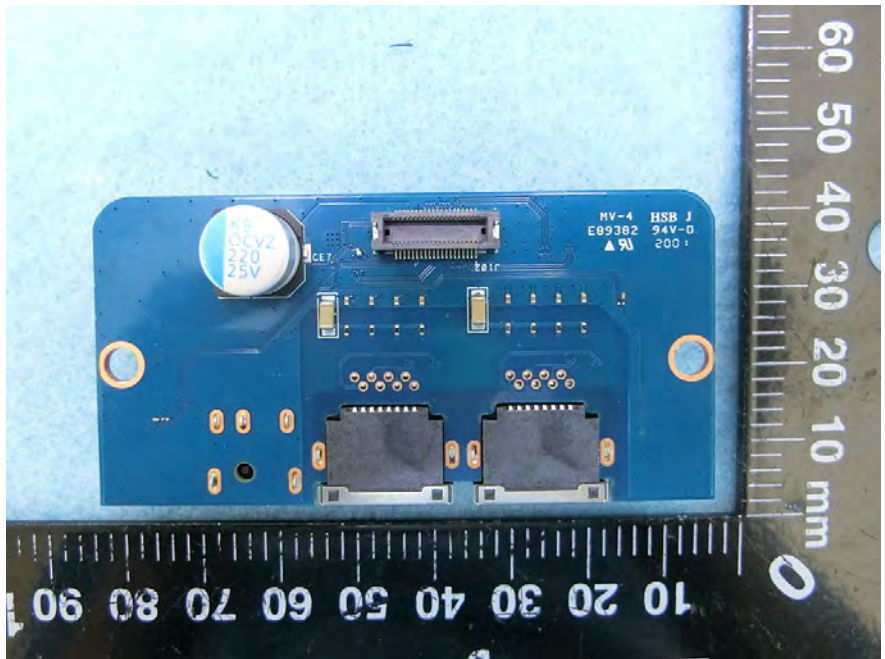

Brand Name: ASUS
Model Name: XD4N, RP-AX1800, XD4RV2, XD4

2.4GHz PA Main source
(Brand: Qorvo /
Model Name: QPF4206B)

2.4GHz PA Second source
(Brand: Skyworks /
Model Name: SKY85337)

2.4GHz PA Third Source
(Brand name: Richwave
Model name: RTC7646HT)