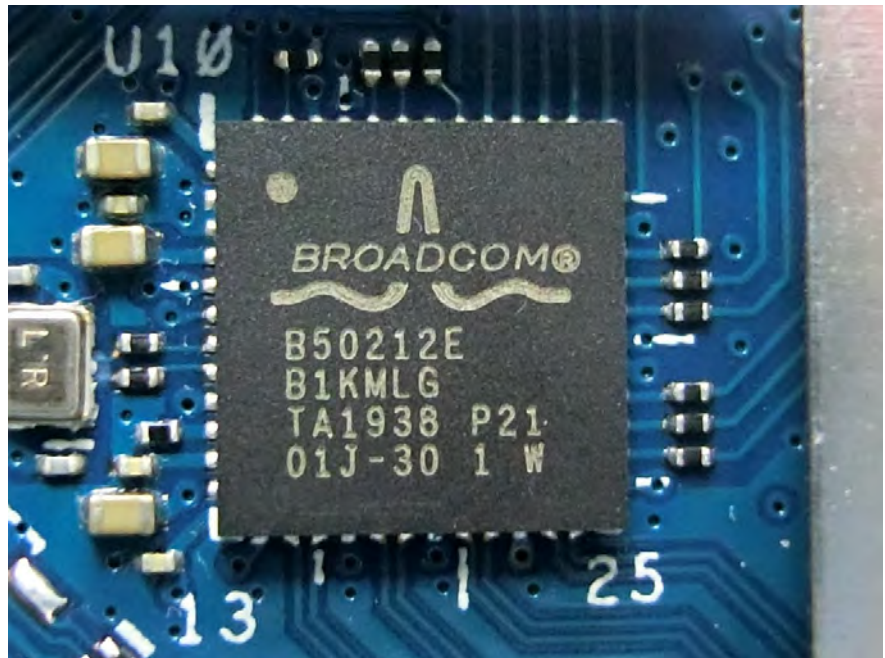

Brand Name: ASUS
Model Name: XD4N, RP-AX1800, XD4RV2, XD4

2.4GHz PA Main source
(Brand: Qorvo /
Model Name: QPF4206B)

2.4GHz PA Second source
(Brand: Skyworks /
Model Name: SKY85337)

2.4GHz PA Third Source
(Brand name: Richwave
Model name: RTC7646HT)