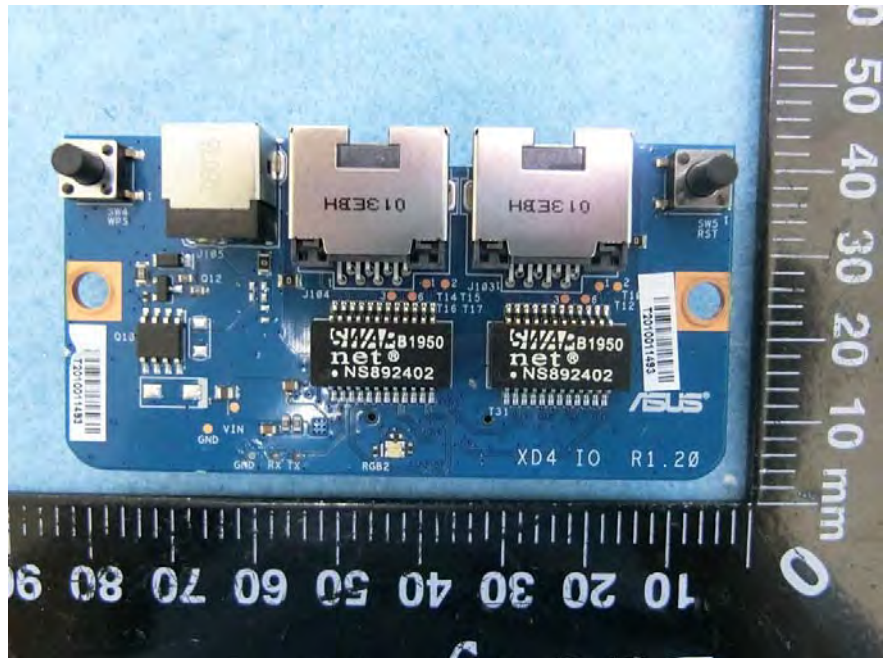

Brand Name: ASUS Model Name: XD4N,RP-AX1800,XD4RV2

EUT 1 and EUT 2

2.4GHz PA
(Brand: Qorvo /
Model Name: QPF4206B)

2.4GHz PA
(Brand: Skyworks /
Model Name: SKY85337)