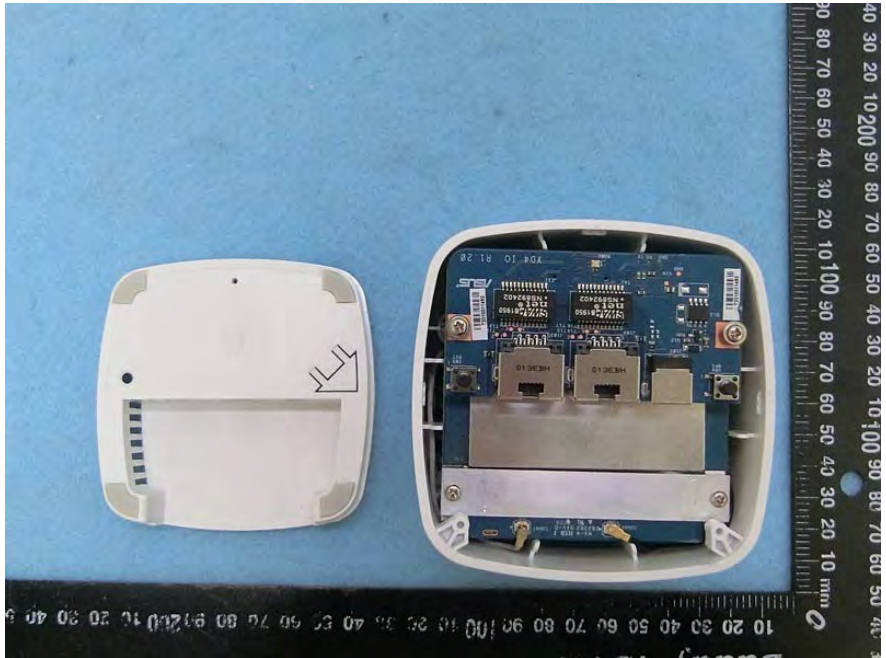

Brand Name: ASUS Model Name: XD4N,RP-AX1800,XD4RV2

EUT 1 and EUT 2

2.4GHz PA
(Brand: Qorvo /
Model Name: QPF4206B)

2.4GHz PA
(Brand: Skyworks /
Model Name: SKY85337)