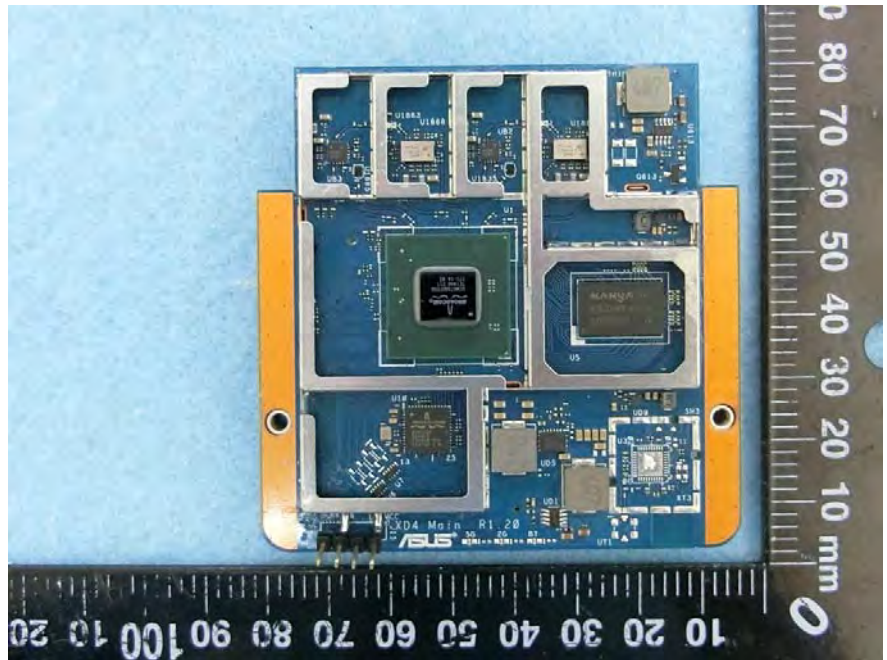

Brand Name: ASUS Model Name: XD4N,RP-AX1800,XD4RV2

EUT 1 and EUT 2

2.4GHz PA
(Brand: Qorvo /
Model Name: QPF4206B)

2.4GHz PA
(Brand: Skyworks /
Model Name: SKY85337)