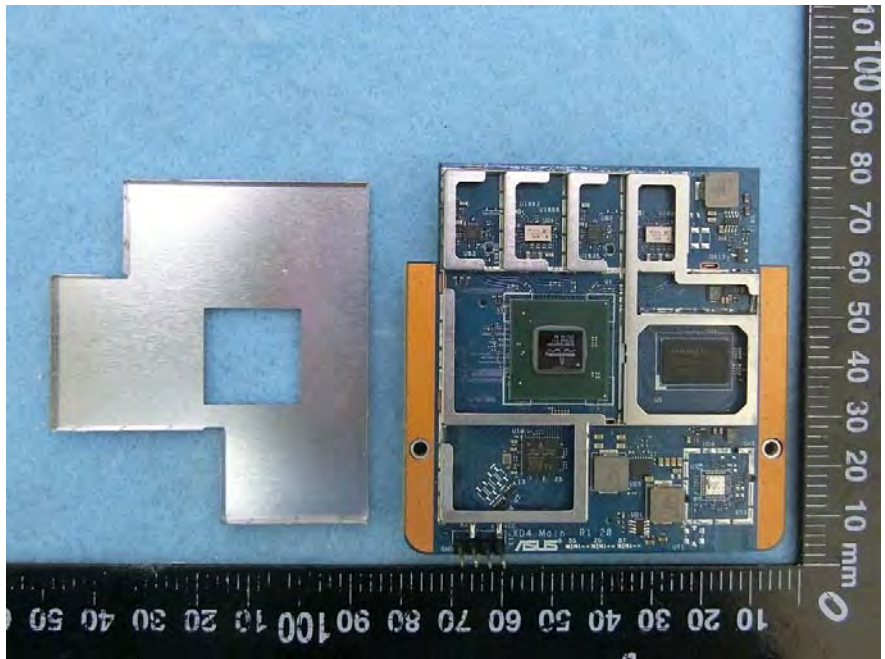

Brand Name: ASUS Model Name: XD4N,RP-AX1800,XD4RV2

EUT 1 and EUT 2

2.4GHz PA
(Brand: Qorvo /
Model Name: QPF4206B)

2.4GHz PA
(Brand: Skyworks /
Model Name: SKY85337)