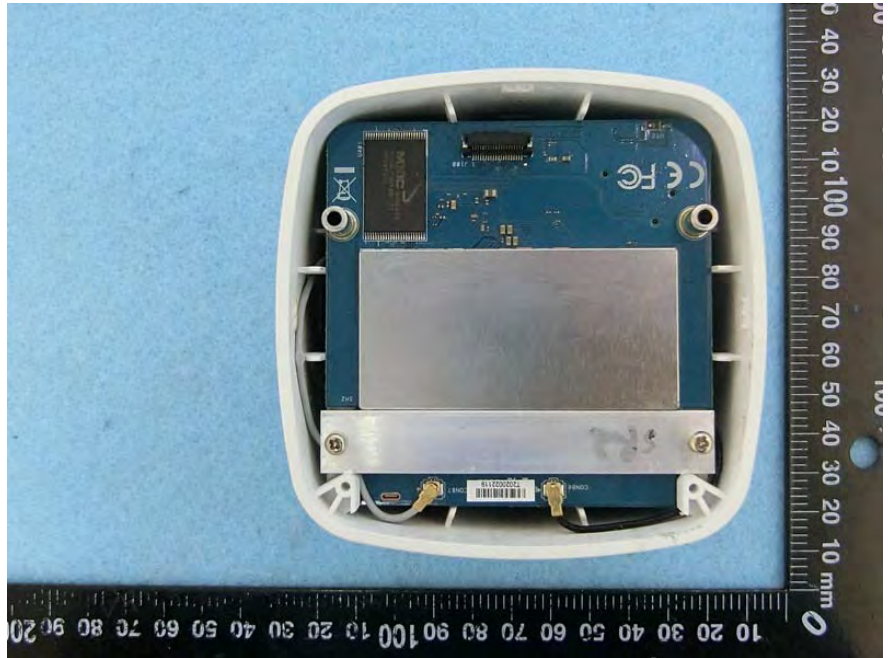

Brand Name: ASUS Model Name: XD4N,RP-AX1800,XD4RV2

EUT 1 and EUT 2

2.4GHz PA
(Brand: Qorvo /
Model Name: QPF4206B)

2.4GHz PA
(Brand: Skyworks /
Model Name: SKY85337)