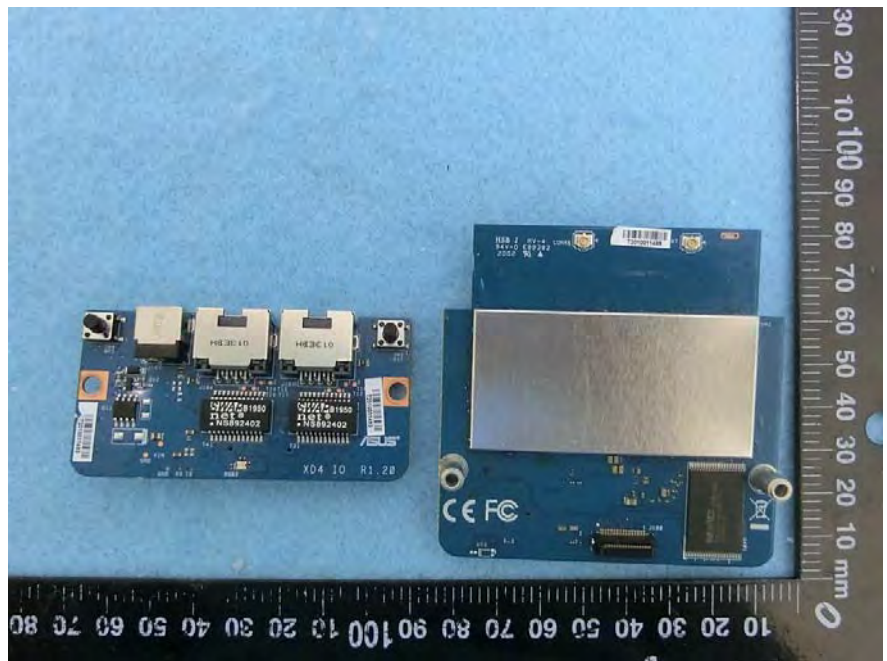

Brand Name: ASUS Model Name: XD4N,RP-AX1800,XD4RV2

EUT 1 and EUT 2

2.4GHz PA
(Brand: Qorvo /
Model Name: QPF4206B)

2.4GHz PA
(Brand: Skyworks /
Model Name: SKY85337)