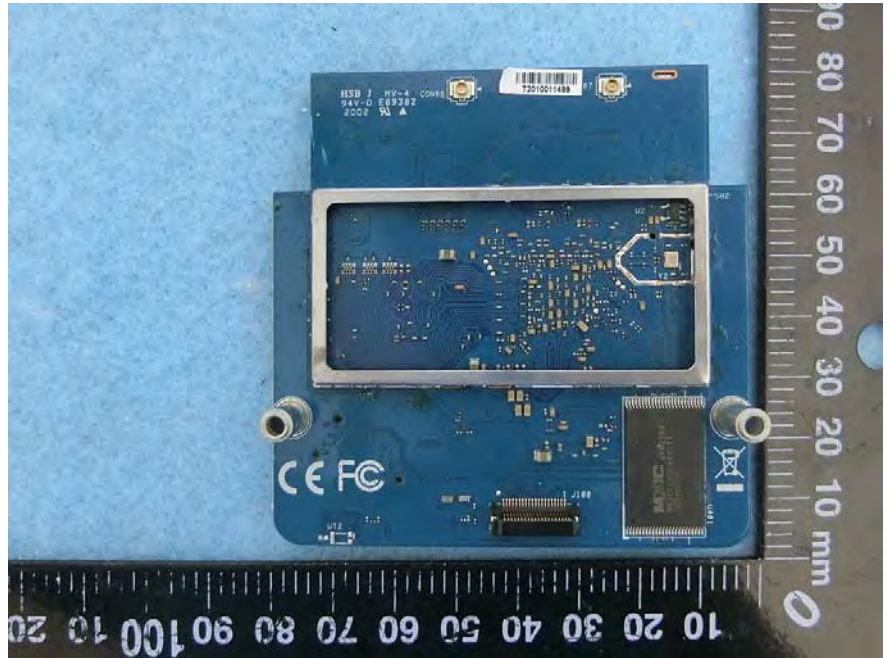

Brand Name: ASUS Model Name: XD4N,RP-AX1800,XD4RV2

EUT 1 and EUT 2

2.4GHz PA
(Brand: Qorvo /
Model Name: QPF4206B)

2.4GHz PA
(Brand: Skyworks /
Model Name: SKY85337)