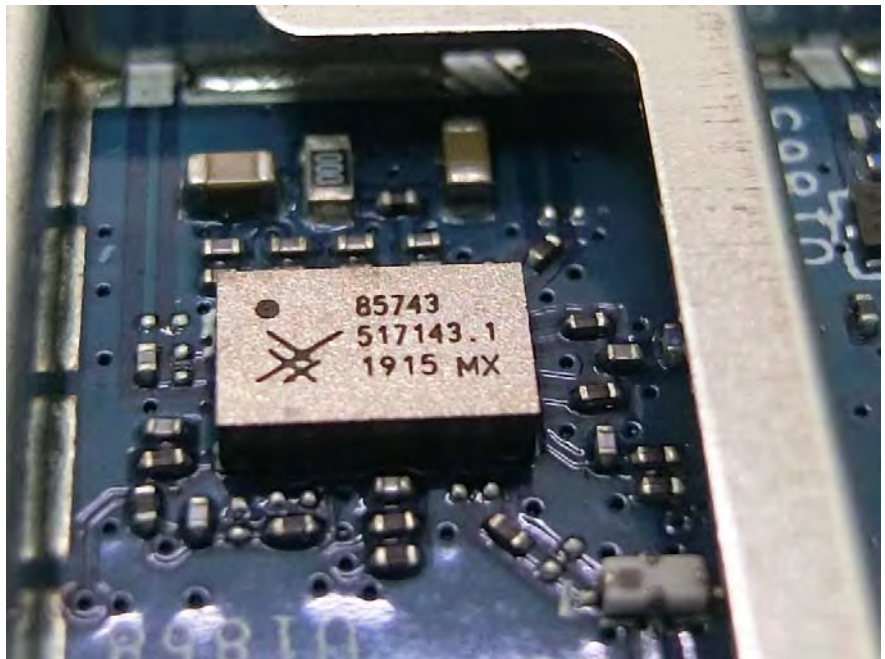

Brand Name: ASUS Model Name: XD4N,RP-AX1800,XD4RV2

EUT 1 and EUT 2

2.4GHz PA
(Brand: Qorvo /
Model Name: QPF4206B)

2.4GHz PA
(Brand: Skyworks /
Model Name: SKY85337)