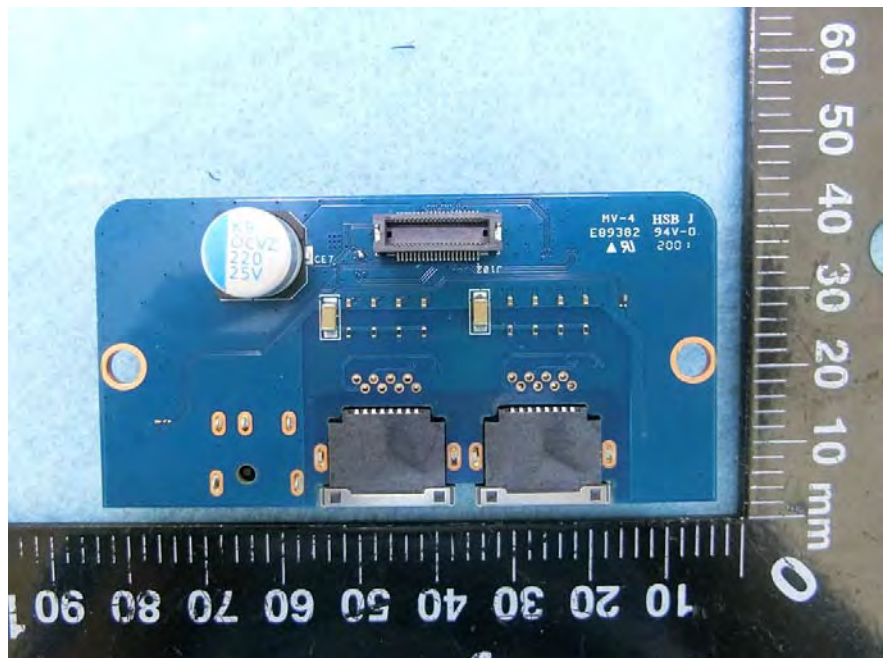

Brand Name: ASUS Model Name: XD4N,RP-AX1800,XD4RV2

EUT 1 and EUT 2

2.4GHz PA
(Brand: Qorvo /
Model Name: QPF4206B)

2.4GHz PA
(Brand: Skyworks /
Model Name: SKY85337)