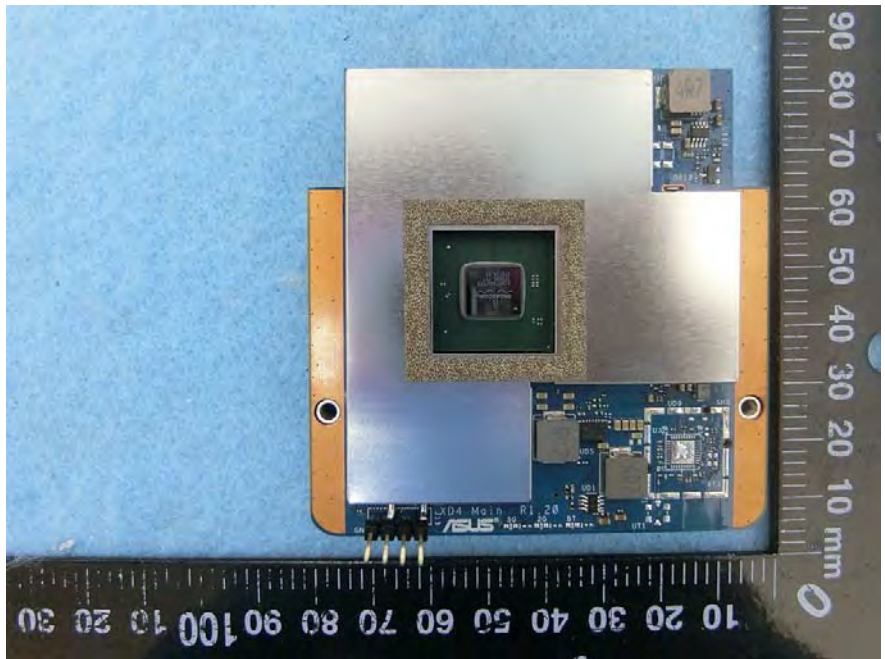

Brand Name: ASUS Model Name: XD4N,RP-AX1800,XD4RV2

EUT 1 and EUT 2

2.4GHz PA
(Brand: Qorvo /
Model Name: QPF4206B)

2.4GHz PA
(Brand: Skyworks /
Model Name: SKY85337)