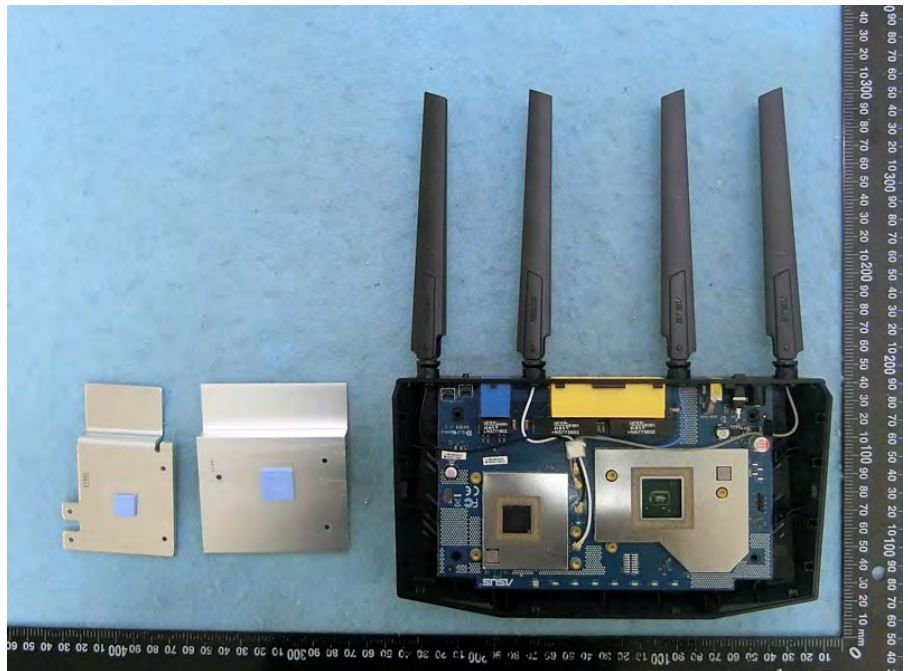

Brand Name: ASUS  
Model Name: RT-AX58U, RT-AX82U, RT-AX3000, RT-AX5400, TUF-AX3000,  
GS-AX3000 ,GS-AX5400

SKU 1

SKU 2

SKU 4

SKU 5

SKU 8

SKU 9

SKU 10