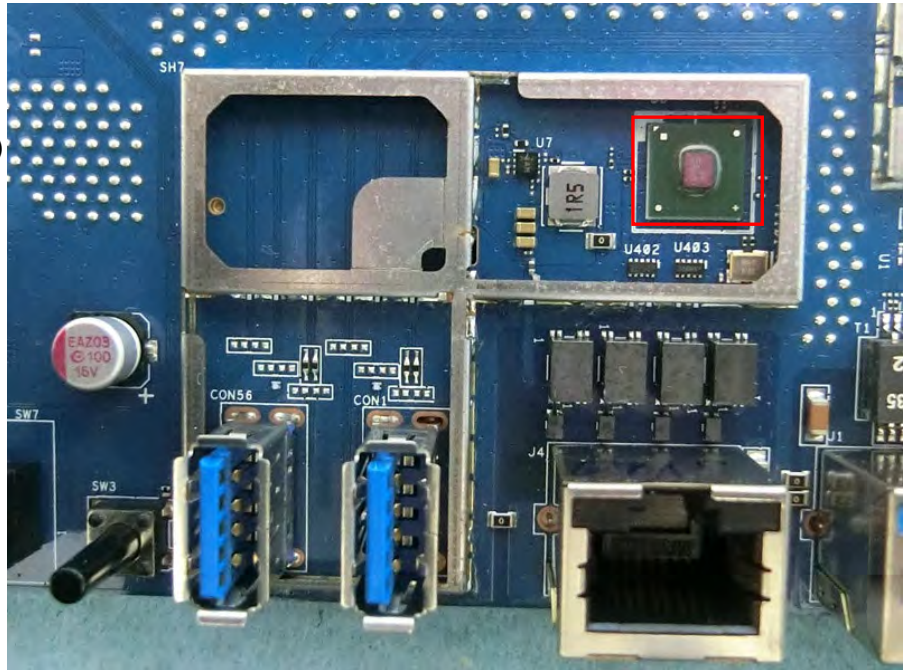

Brand Name: ASUS Model Name: RT-AX86U/RT-AX5700/RT-AX86S

2.4G FEM
(Brand: Qorvo,
Model: QPF4216B)

2.5G PHY
(Brand: BROADCOM,
Model: BCM54991ELB0KFEBG)

2.5G PHY
(Brand: Realtek,
Model: RTL8221B-VB-CG)

2.4G FEM

(Brand: SKYWORKS,

Model: SKY85331-11)

SKU 5