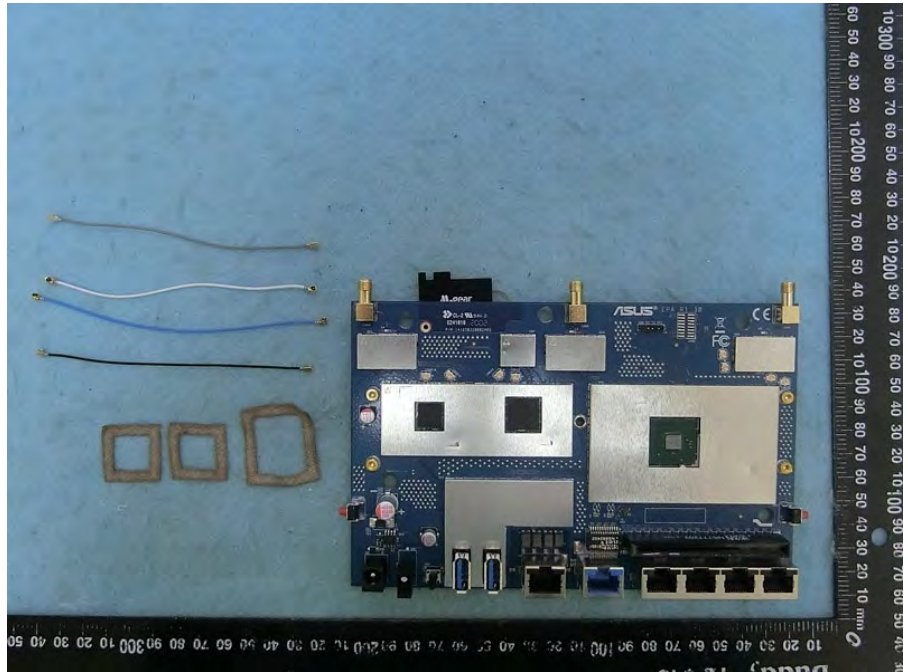

Brand Name: ASUS Model Name: RT-AX86U/RT-AX5700/RT-AX86S

2.4G FEM
(Brand: Qorvo,
Model: QPF4216B)

2.5G PHY
(Brand: BROADCOM,
Model: BCM54991ELB0KFEBG)

2.5G PHY
(Brand: Realtek,
Model: RTL8221B-VB-CG)

2.4G FEM

(Brand: SKYWORKS,

Model: SKY85331-11)

SKU 5