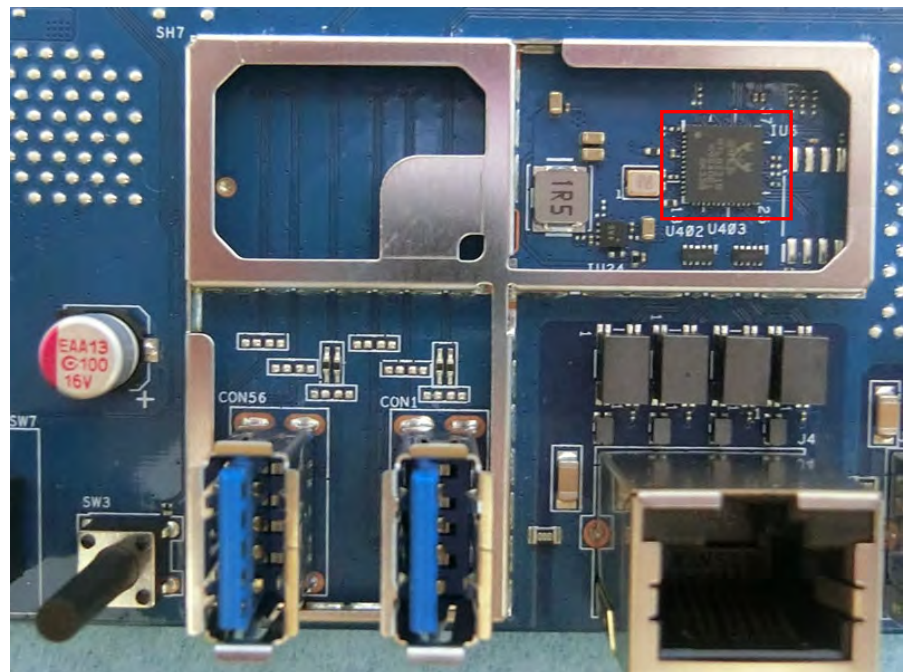

Brand Name: ASUS Model Name: RT-AX86U/RT-AX5700/RT-AX86S

2.4G FEM
(Brand: Qorvo,
Model: QPF4216B)

2.5G PHY
(Brand: BROADCOM,
Model: BCM54991ELB0KFEBG)

2.5G PHY
(Brand: Realtek,
Model: RTL8221B-VB-CG)

2.4G FEM

(Brand: SKYWORKS,

Model: SKY85331-11)

SKU 5