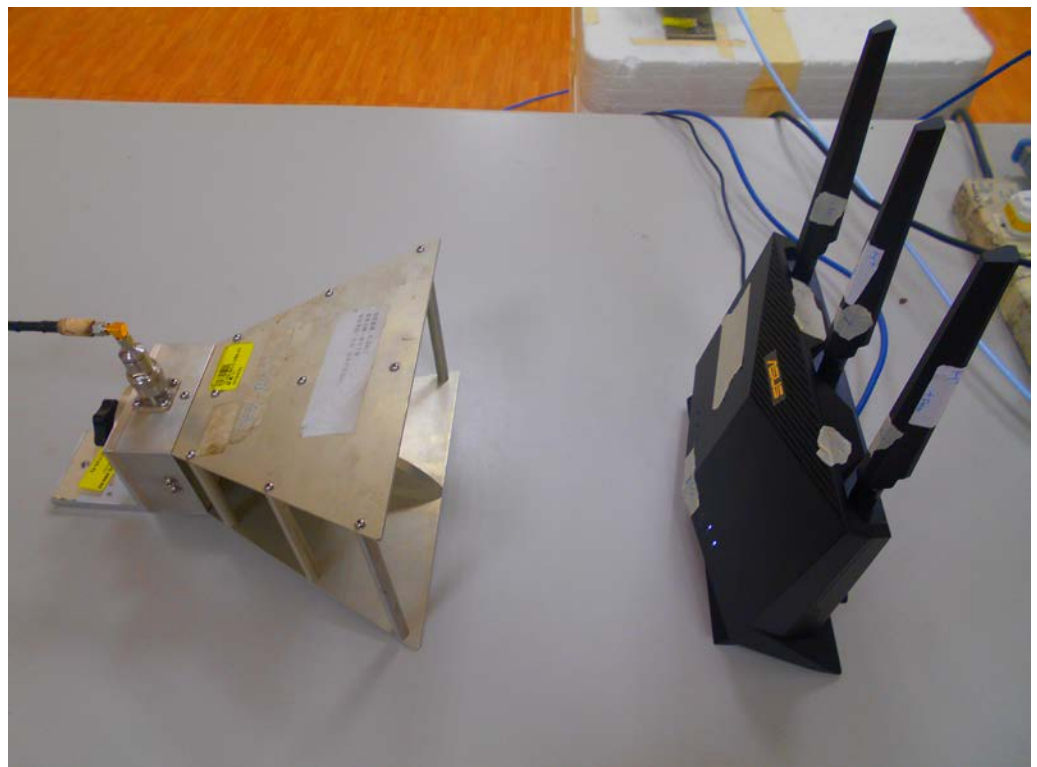

Appendix B. Test Photos

1. Photographs of Dynamic Frequency Selection Test Configuration

For Master (AP Router):

FRONT VIEW

CLOSE-UP VIEW

For Master (Repeater):

FRONT VIEW

CLOSE-UP VIEW

For Master (Mesh):

FRONT VIEW

CLOSE-UP VIEW

For Client without radar detection (Bridge):

FRONT VIEW

CLOSE-UP VIEW

————THE END————