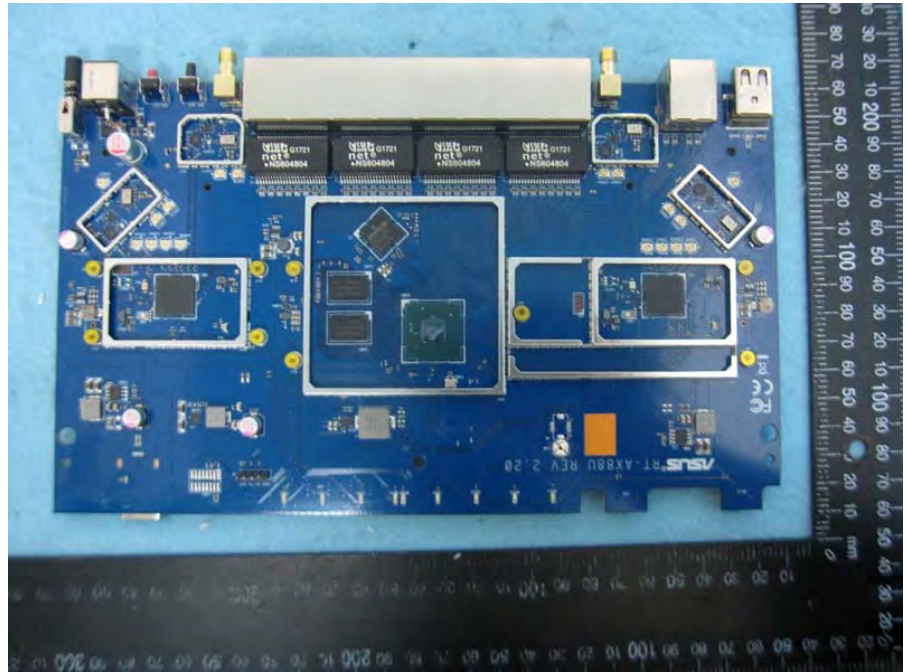

Brand Name: ASUS

Model No.: RT-AX88U, RT-AX6000, RT-AX88P, RT-AX88R, RT-AX88A

EUT 1

SUK1

Brand: SWAPnet

P/N: NS604804

EUT 2

SUK 2