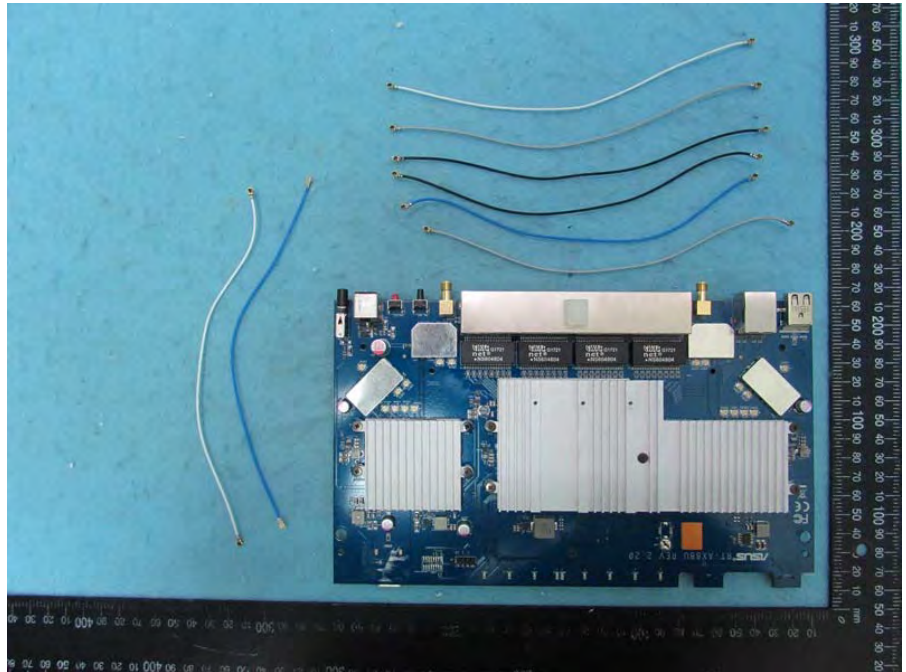

Brand Name: ASUS

Model No.: RT-AX88U, RT-AX6000, RT-AX88P, RT-AX88R, RT-AX88A

EUT 1

SUK1

Brand: SWAPnet

P/N: NS604804

EUT 2

SUK 2