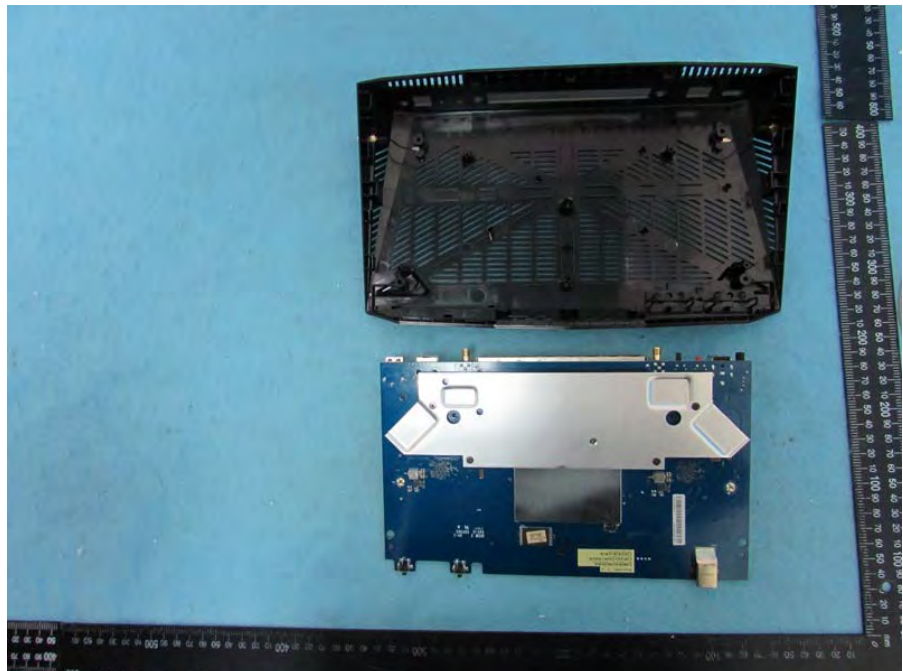

Brand Name: ASUS

Model No.: RT-AX88U, RT-AX6000, RT-AX88P, RT-AX88R, RT-AX88A

EUT 1

SUK1

Brand: SWAPnet

P/N: NS604804

EUT 2

SUK 2