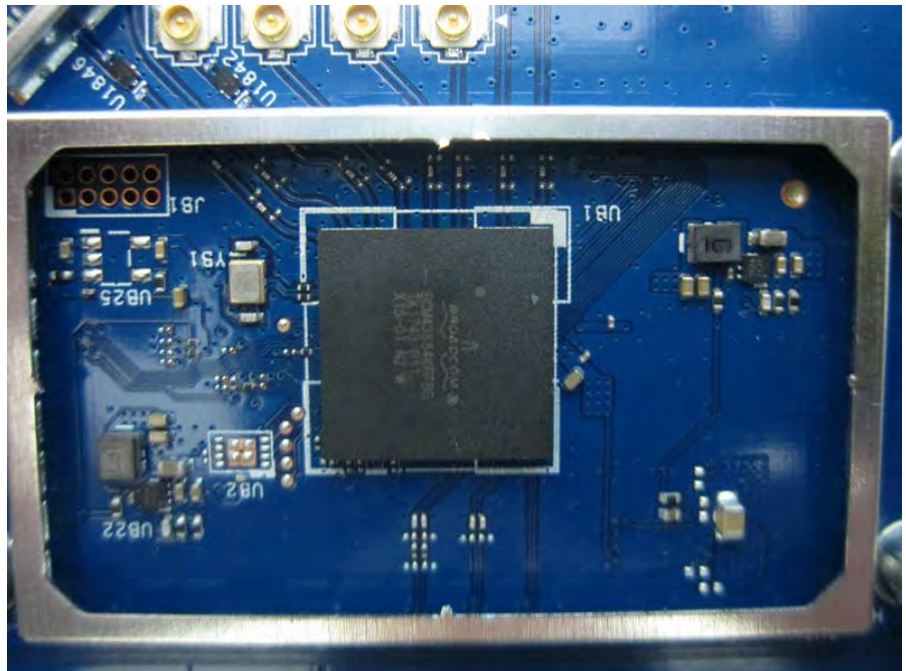

Brand Name: ASUS

Model No.: RT-AX88U, RT-AX6000, RT-AX88P, RT-AX88R, RT-AX88A

EUT 1

SUK1

Brand: SWAPnet

P/N: NS604804

EUT 2

SUK 2