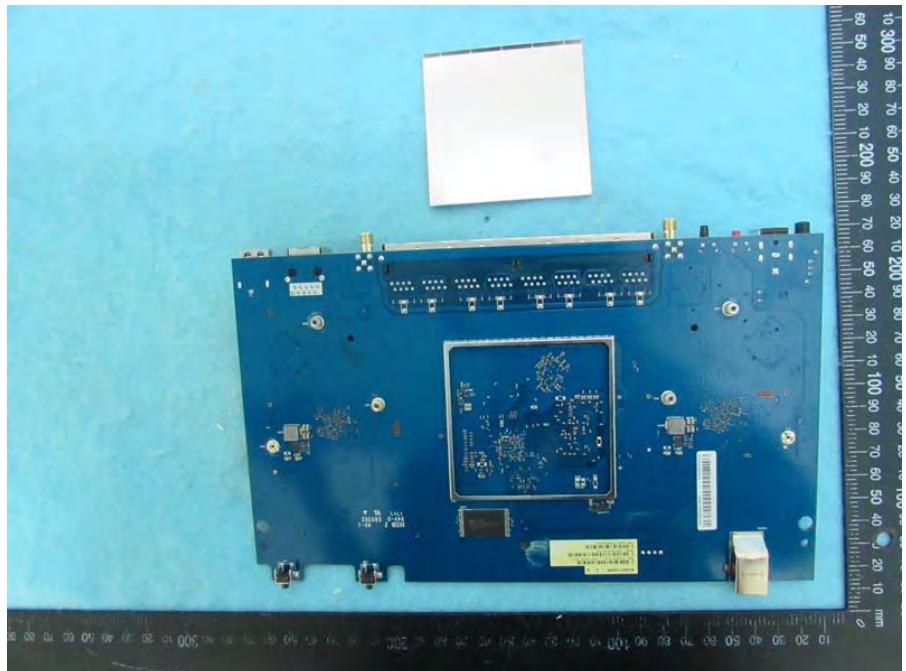

Brand Name: ASUS

Model No.: RT-AX88U, RT-AX6000, RT-AX88P, RT-AX88R, RT-AX88A

EUT 1

SUK1

Brand: SWAPnet

P/N: NS604804

EUT 2

SUK 2