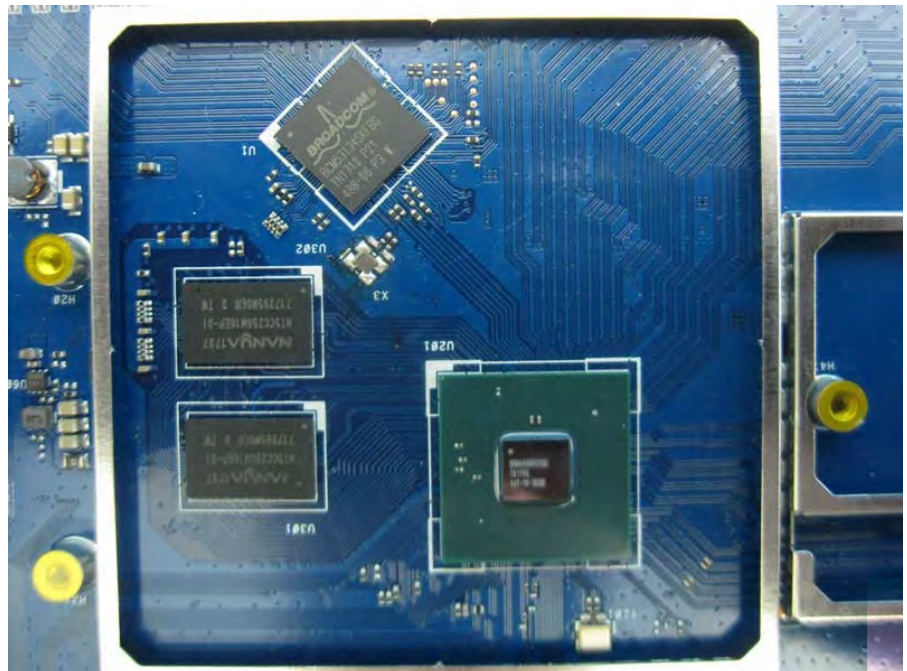

Brand Name: ASUS

Model No.: RT-AX88U, RT-AX6000, RT-AX88P, RT-AX88R, RT-AX88A

EUT 1

SUK1

Brand: SWAPnet

P/N: NS604804

EUT 2

SUK 2

Brand Name: Mingtek

P/N: HN4821CG