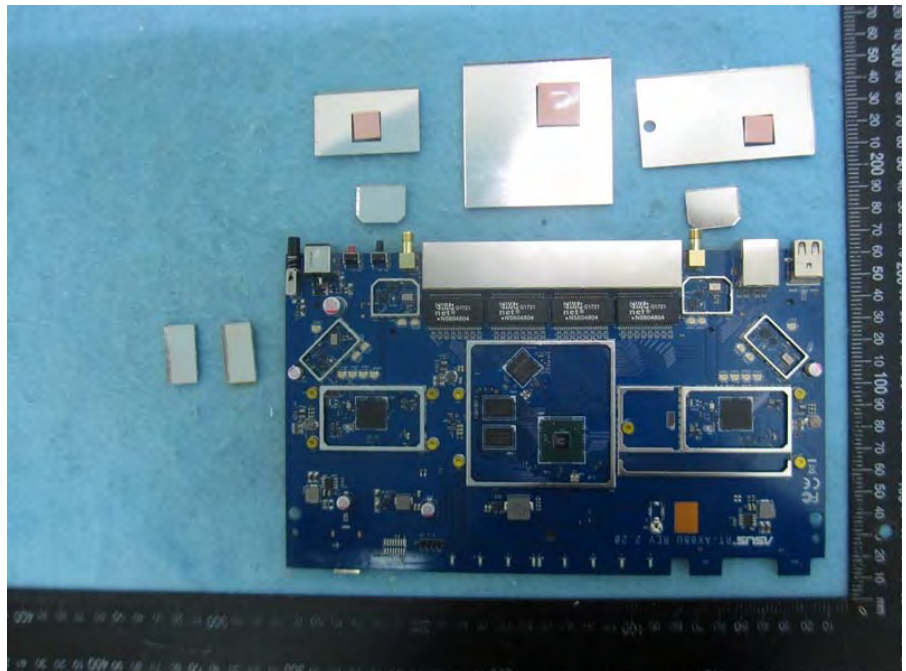

Brand Name: ASUS

Model No.: RT-AX88U, RT-AX6000, RT-AX88P, RT-AX88R, RT-AX88A

EUT 1

SUK1

Brand: SWAPnet

P/N: NS604804

EUT 2

SUK 2