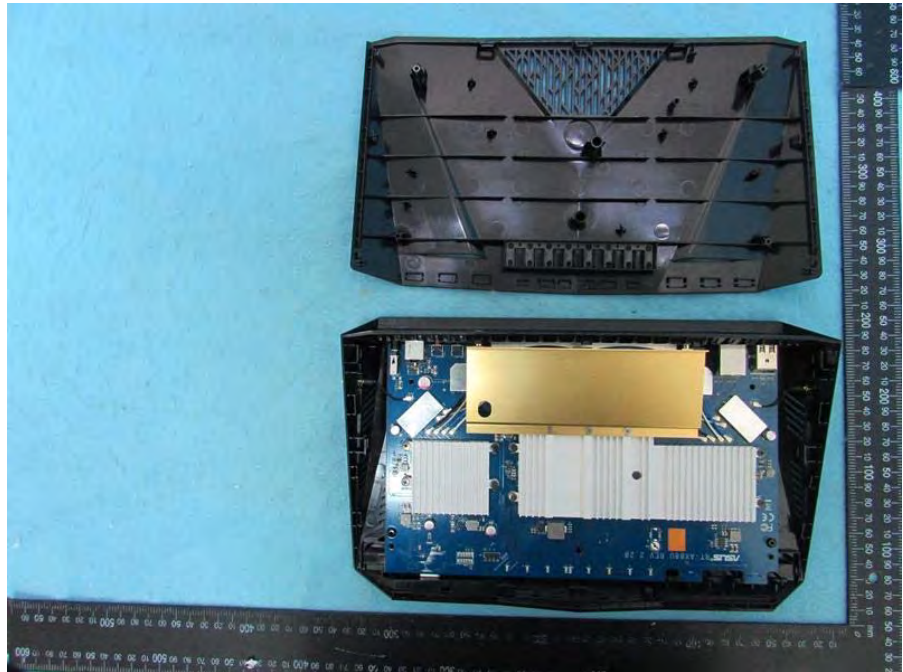

Brand Name: ASUS

Model No.: RT-AX88U, RT-AX6000, RT-AX88P, RT-AX88R, RT-AX88A

EUT 1

SUK1

Brand: SWAPnet

P/N: NS604804

EUT 2

SUK 2