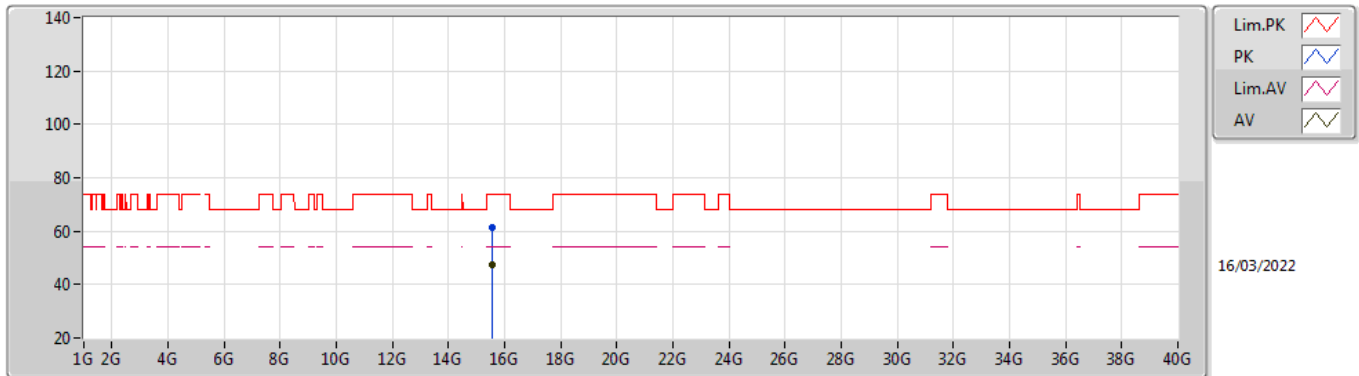

802.11ax HEW20-BF_Nss2,(MCS0)_4TX

5180MHz_TnomVnom

EUT_Z_4TX
Setting 98
06-F-K-5

Type	Freq (Hz)	Level (dBuV/m)	Limit (dBuV/m)	Margin (dB)	Raw (dBuV)	Dist (m)	Condition	Azimuth (°)	Height (m)	Comment	AF (dB)	CL (dB)	PA (dB)
PK	15.544G	61.13	74.00	-12.87	44.59	3	Vertical	8	1.99	-	38.48	12.30	34.24
AV	15.54026G	47.51	54.00	-6.49	30.95	3	Vertical	8	1.99	-	38.50	12.30	34.24