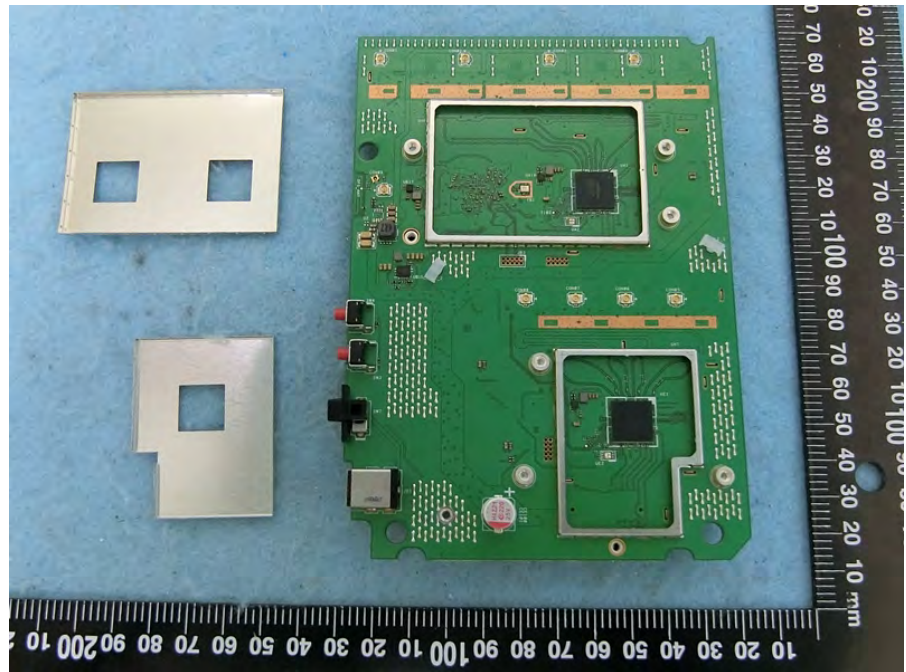

Brand Name: ASUS Model Name: ET12, ZenWiFi ET12, ASUS ZenWiFi ET12

MLCC on the path of the CPU
Main Source

Transceiver (2.5G LAN)

Main source