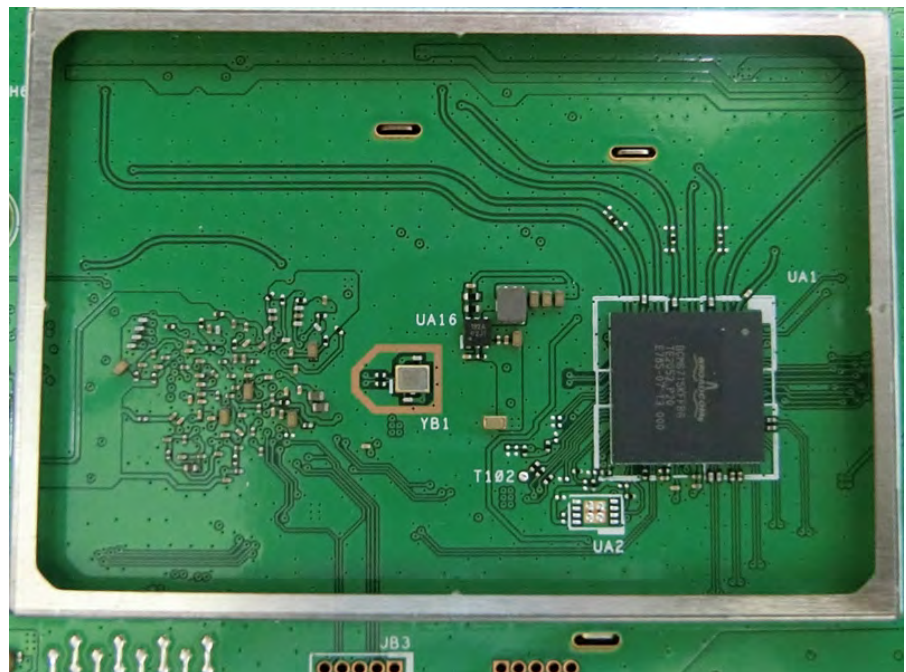

Brand Name: ASUS Model Name: ET12, ZenWiFi ET12, ASUS ZenWiFi ET12

MLCC on the path of the CPU
Main Source

Transceiver (2.5G LAN)

Main source