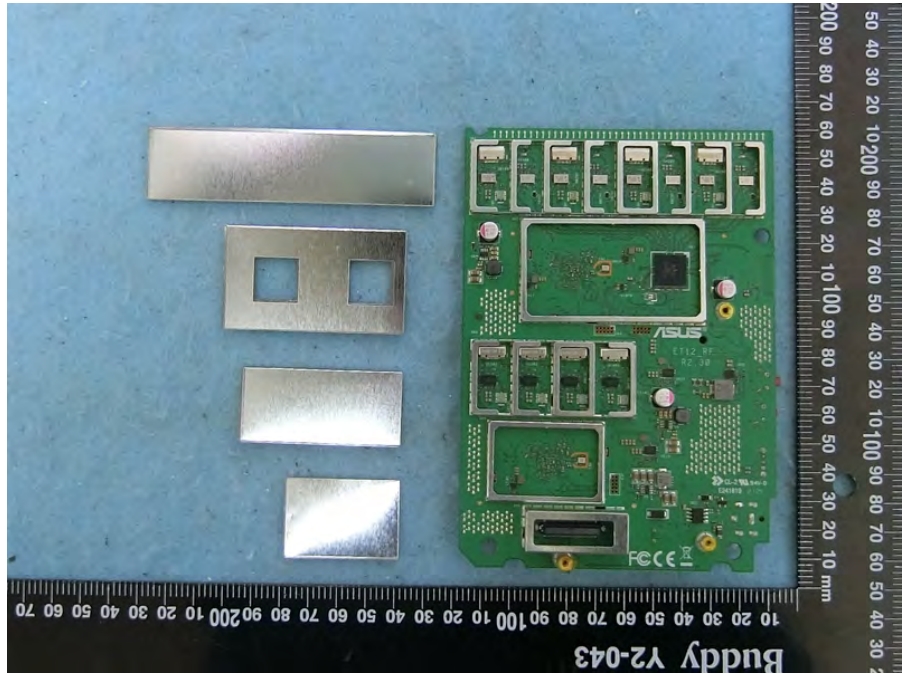

Brand Name: ASUS Model Name: ET12, ZenWiFi ET12, ASUS ZenWiFi ET12

MLCC on the path of the CPU
Main Source

Transceiver (2.5G LAN)

Main source