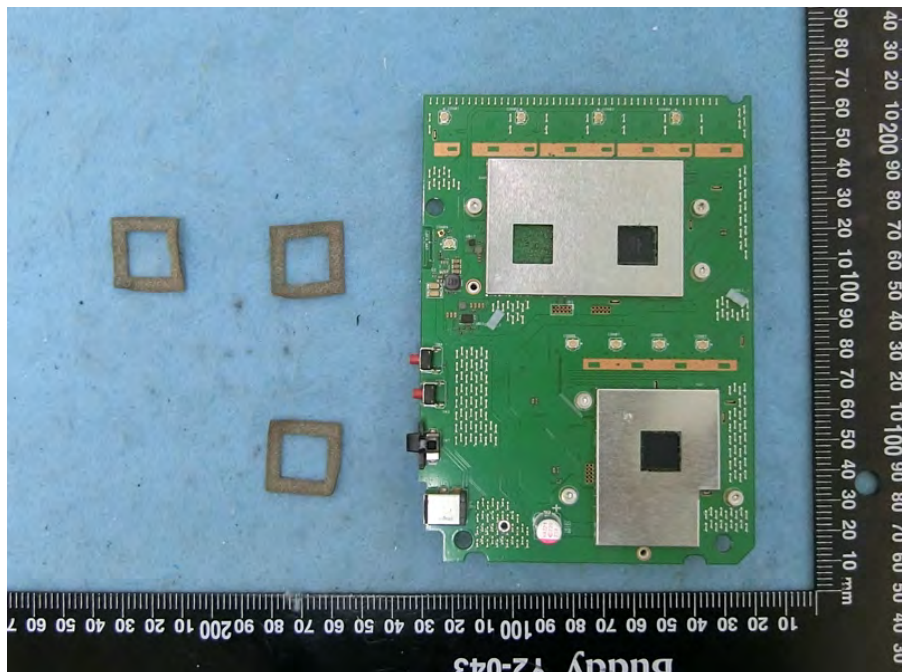

Brand Name: ASUS Model Name: ET12, ZenWiFi ET12, ASUS ZenWiFi ET12

MLCC on the path of the CPU
Main Source

Transceiver (2.5G LAN)

Main source