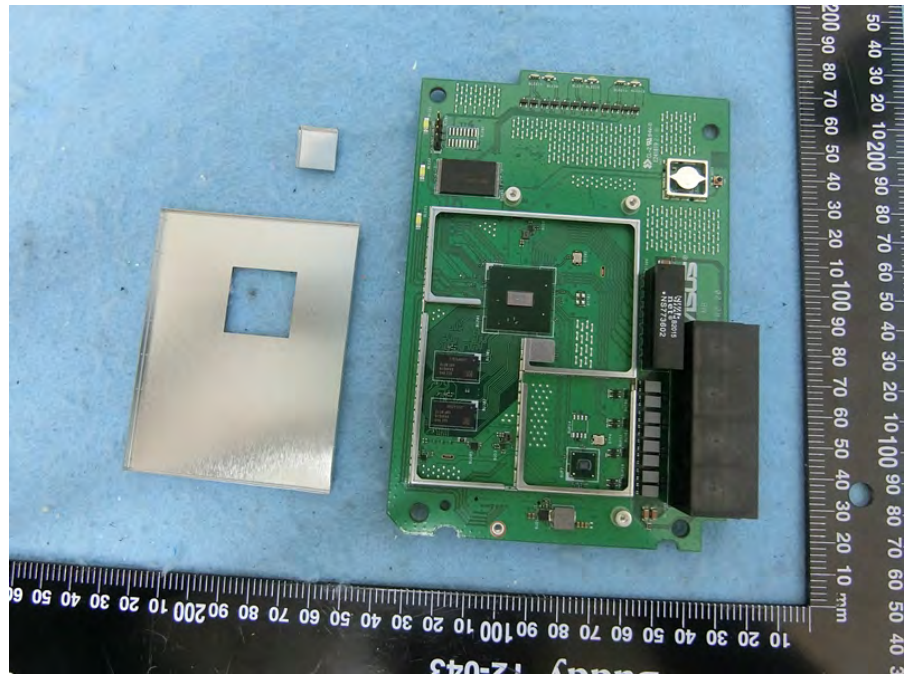

Brand Name: ASUS Model Name: ET12, ZenWiFi ET12, ASUS ZenWiFi ET12

MLCC on the path of the CPU
Main Source

Transceiver (2.5G LAN)

Main source