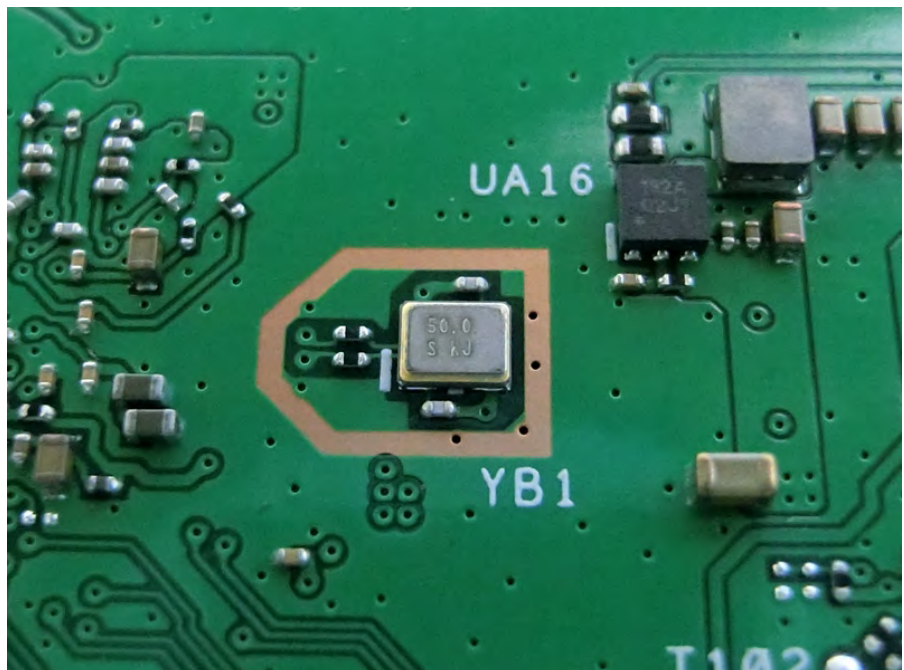

Brand Name: ASUS Model Name: ET12, ZenWiFi ET12, ASUS ZenWiFi ET12

MLCC on the path of the CPU
Main Source

Transceiver (2.5G LAN)

Main source