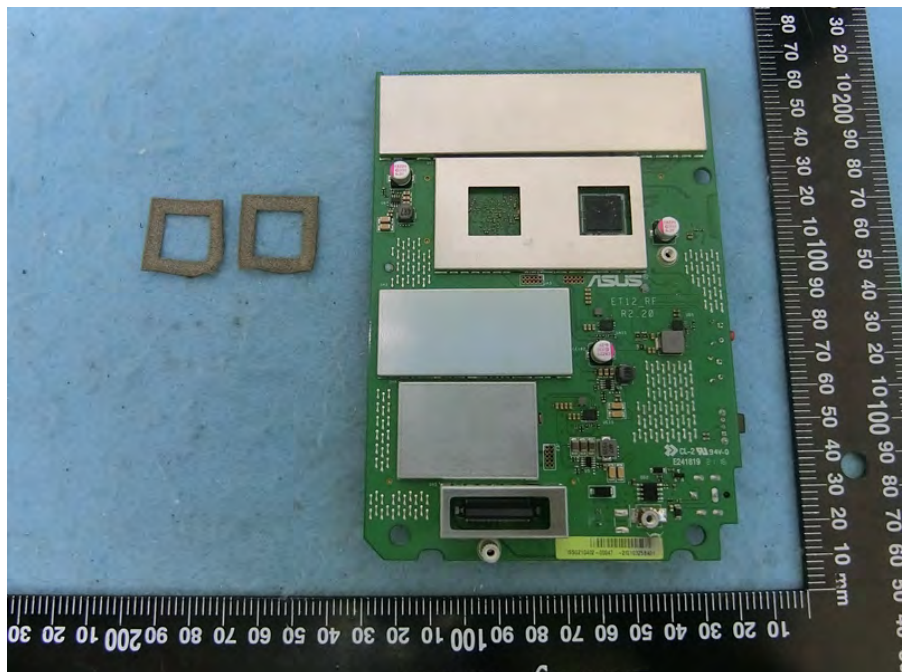

Brand Name: ASUS Model Name: ET12, ZenWiFi ET12, ASUS ZenWiFi ET12

MLCC on the path of the CPU
Main Source

Transceiver (2.5G LAN)

Main source