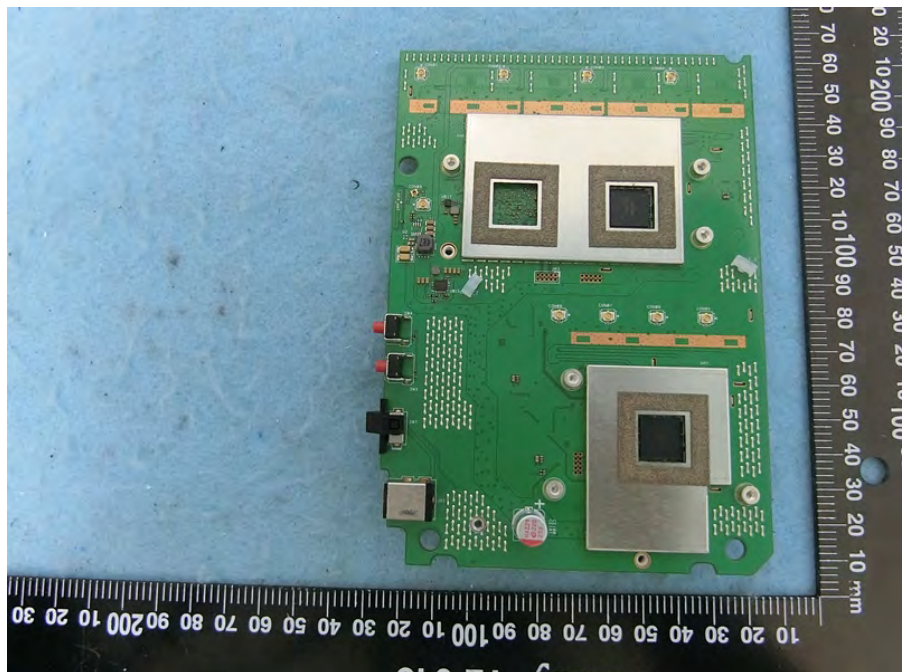

Brand Name: ASUS Model Name: ET12, ZenWiFi ET12, ASUS ZenWiFi ET12

MLCC on the path of the CPU
Main Source

Transceiver (2.5G LAN)

Main source