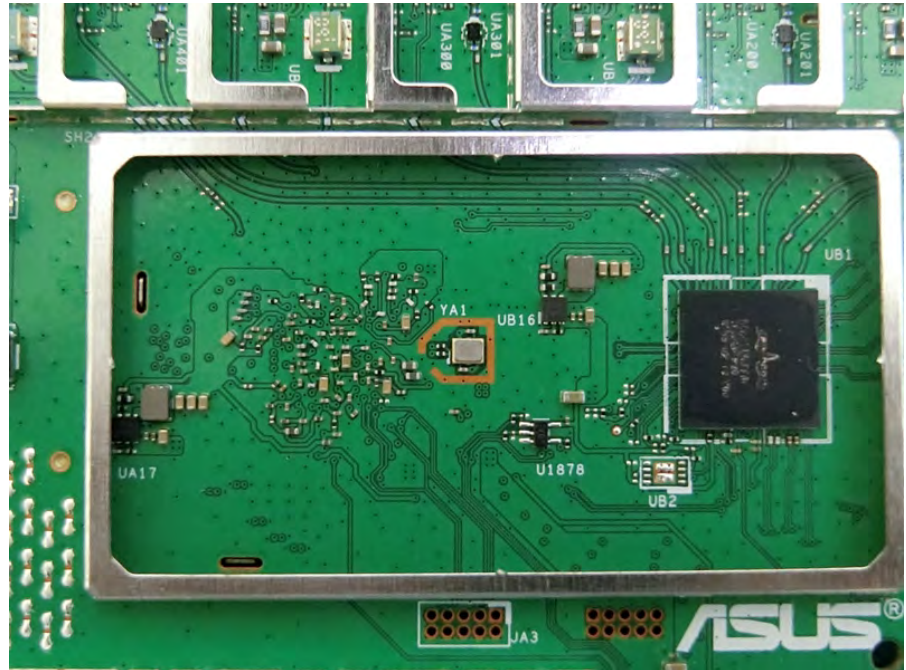

Brand Name: ASUS Model Name: ET12, ZenWiFi ET12, ASUS ZenWiFi ET12

MLCC on the path of the CPU
Main Source

Transceiver (2.5G LAN)

Main source