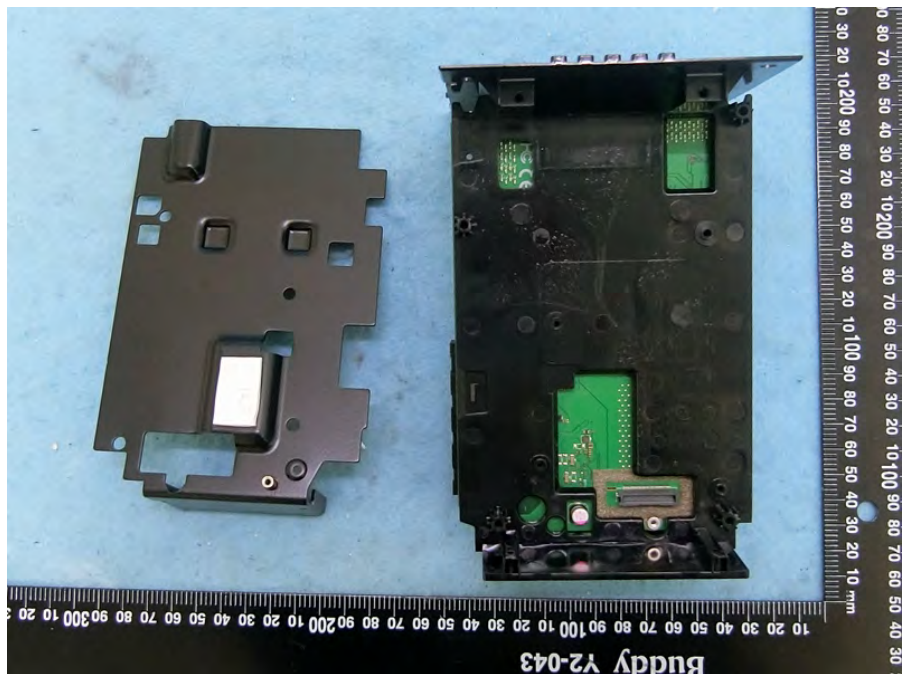

Brand Name: ASUS Model Name: ET12, ZenWiFi ET12, ASUS ZenWiFi ET12

MLCC on the path of the CPU
Main Source

Transceiver (2.5G LAN)

Main source