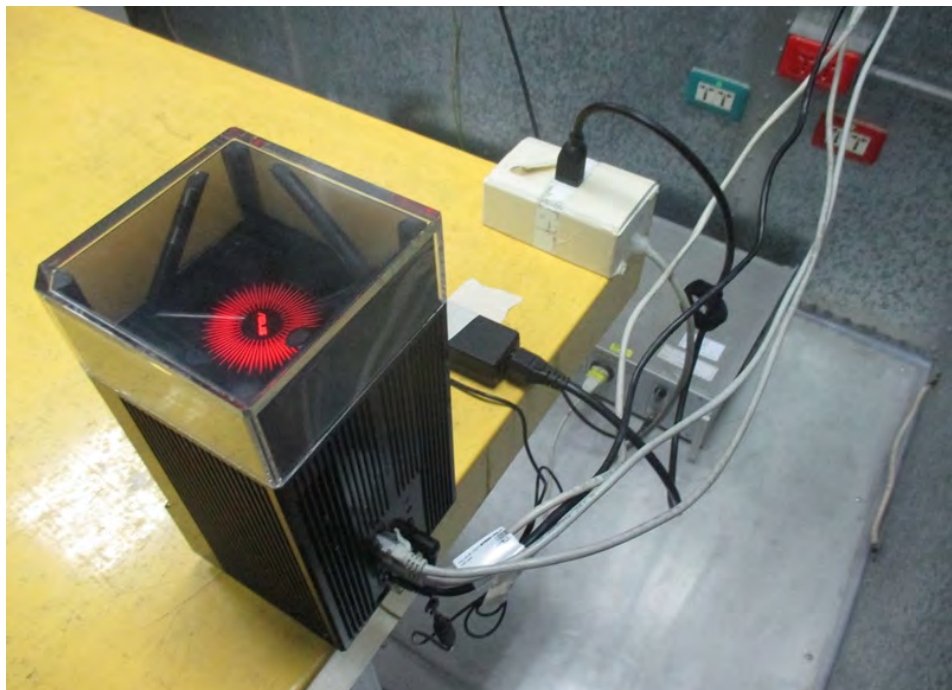

1. Photographs of Conducted Emissions Test Configuration

Test Mode: Mode 3

FRONT VIEW

REAR VIEW

2. Photographs of Radiated Emissions Test Configuration

Test Configuration: 30MHz~1GHz / Test Mode: Mode 3

FRONT VIEW

REAR VIEW

Test Configuration: Above 1GHz

FRONT VIEW

REAR VIEW

————THE END————