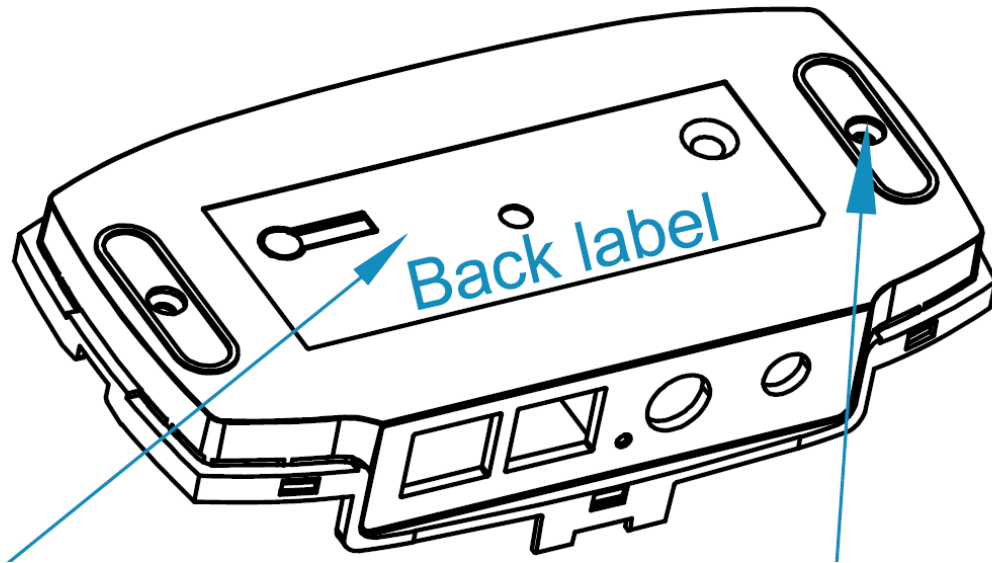

Label and location

MPS/ WPS 	ASUS Model/型號: XC5 華碩電腦股份有限公司 ZenWiFi MoCA 混合Mesh路由器 ZenWiFi Hybrid MoCA Mesh Router	R-NZ  CIDF15000026  C US	Complies with IMDA Standards DB103778	Reset 
FC ASUS ZenWiFi XC5	FCC ID: MSQ-RTAX6P00 IC: 3568A-RTAX6P00 CAN ICES-003(B)/NMB-003(B)	WiFi Name: ASUS_XX_XC5 H/W VER.: A1 PIN Code: XXXXXXXX MAC: XXXXXXXXXXXX XXXXX S/N: YMIG6PFSSSSSXXX 	80PN:80IG07YW-ME0200 Production Year: XXXX 	 Made in XXXXX