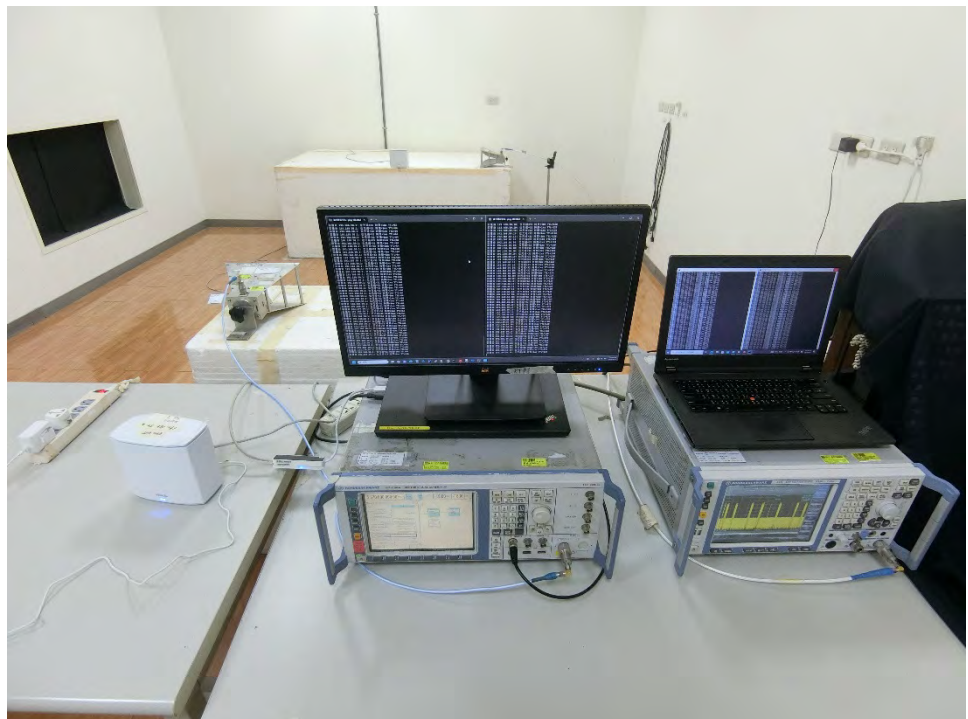

1. Photographs of Dynamic Frequency Selection Test Configuration

For AP Router

FRONT VIEW

CLOSE-UP VIEW

For mesh

FRONT VIEW

CLOSE-UP VIEW

————THE END————