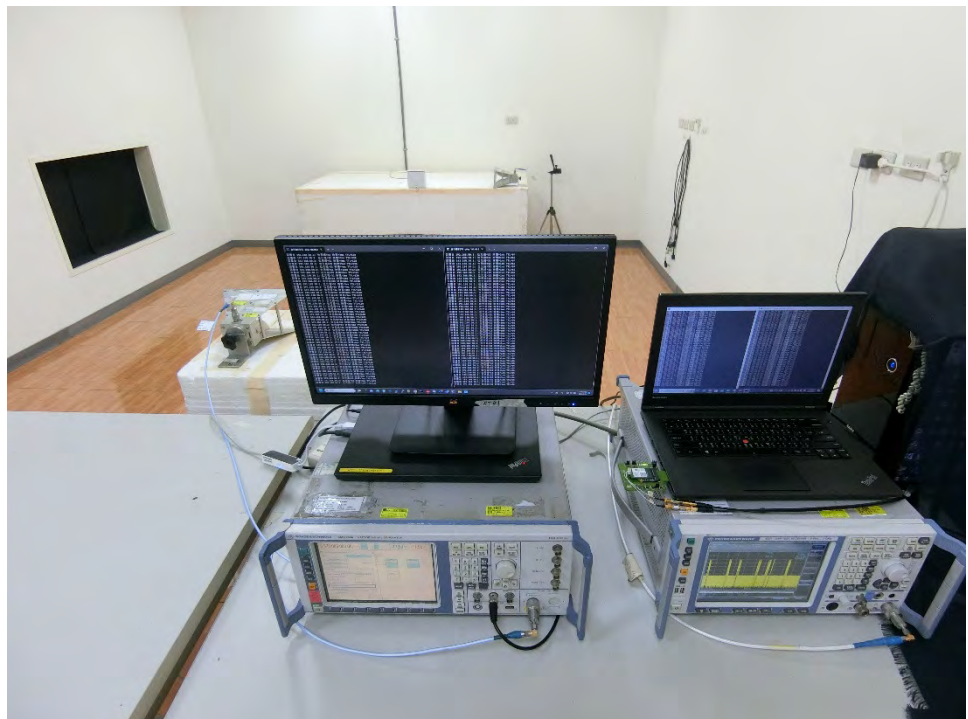

1. Photographs of Dynamic Frequency Selection Test Configuration

For AP Router

FRONT VIEW

CLOSE-UP VIEW

For mesh

FRONT VIEW

CLOSE-UP VIEW

————THE END————