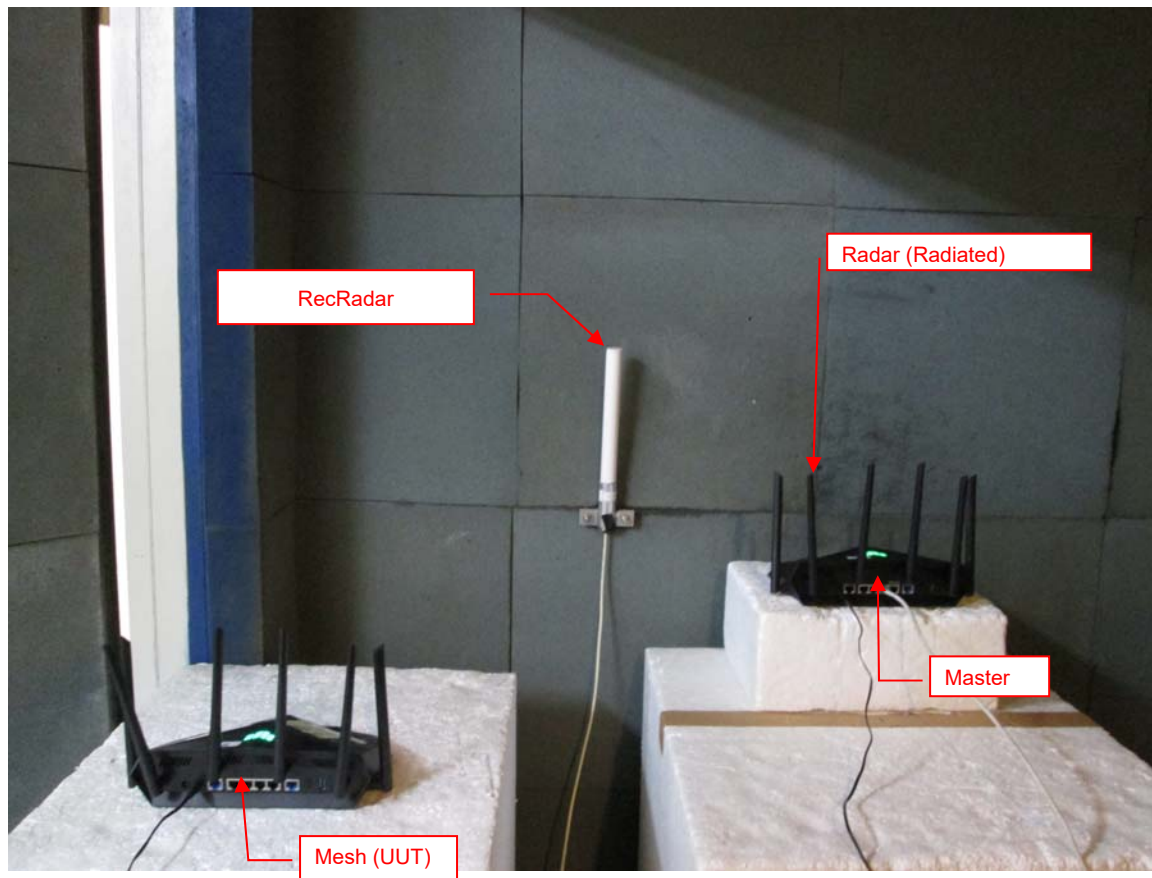

## PHOTOGRAPHS OF THE TEST CONFIGURATION

Radiated Emission Test (Above 1GHz)

Radiated Emission Test (Below 1GHz)

### Conducted Emission Test

RF Exposure

## DFS

Test results demonstrating Master links with Client on a test frequency.

For Master setup

For Mesh

For Bridge