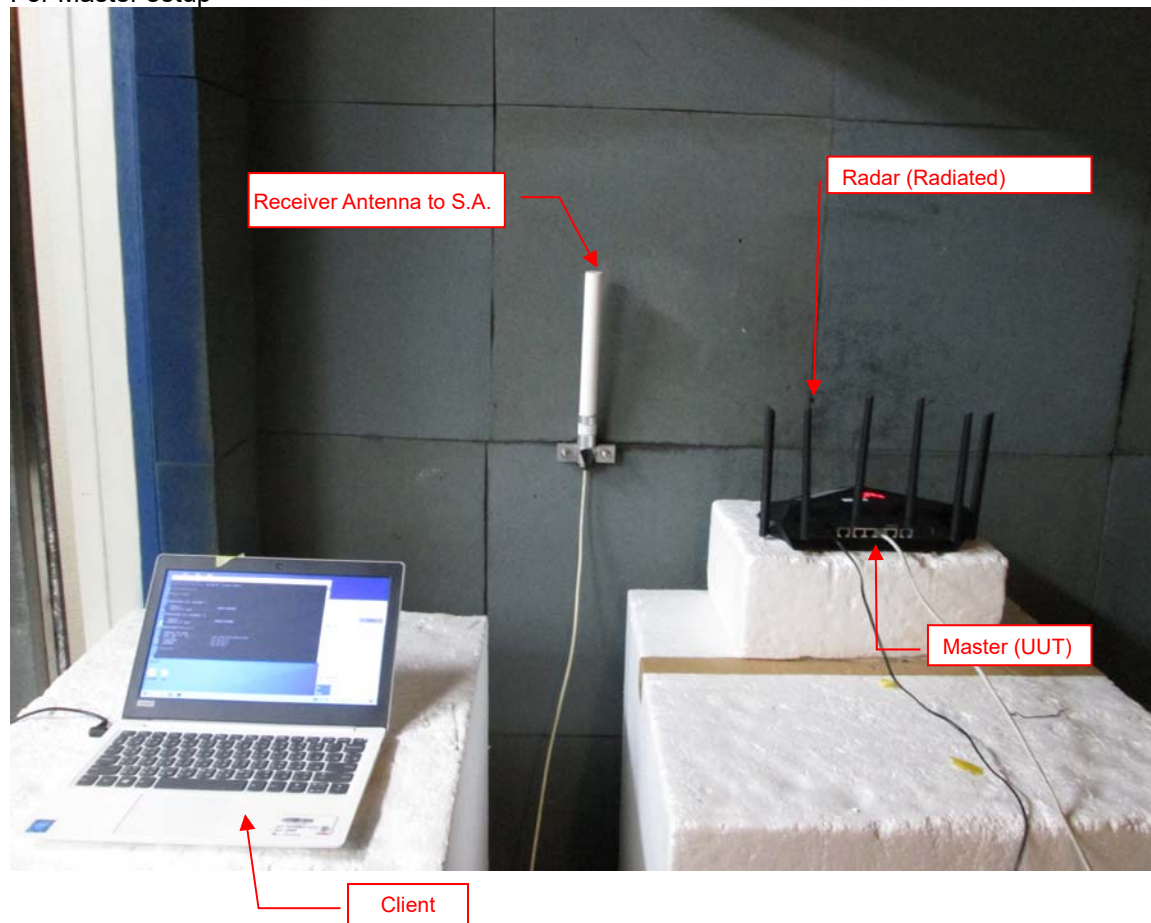

## PHOTOGRAPHS OF THE TEST CONFIGURATION

Radiated Emission Test (Above 1GHz)

Radiated Emission Test (Below 1GHz)

### Conducted Emission Test

RF Exposure

## DFS

Test results demonstrating Master links with Client on a test frequency.

For Master setup

For Mesh

For Bridge