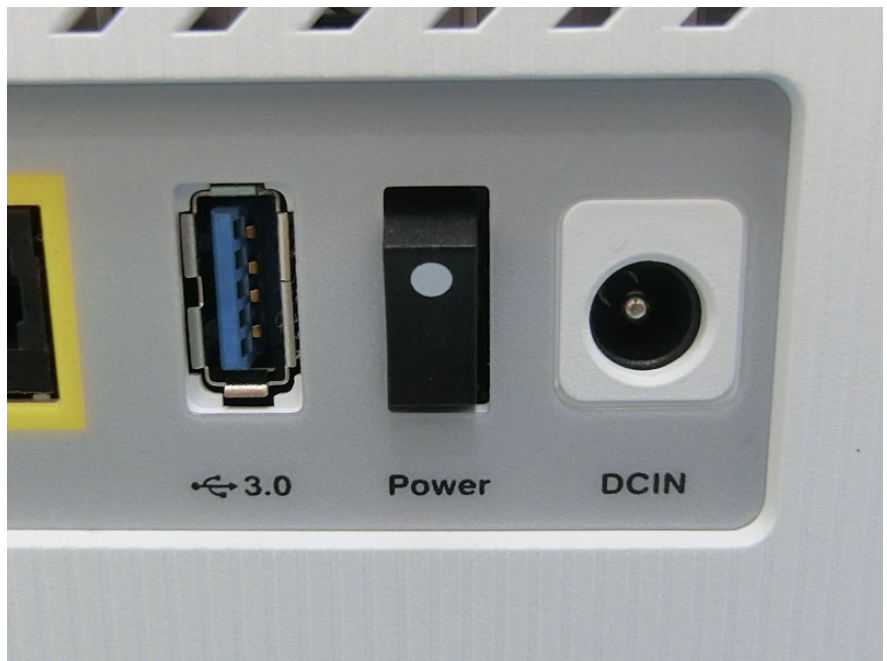

Brand Name: ASUS Model Name: GT6

EUT 1

EUT 2 and EUT 3
(Color of outer case: Black)

EUT 2

EUT 3

EUT 2 and EUT 3
(Color of outer case: White)

Adapter 1

Adapter 2

Power cord

RJ-45 cable