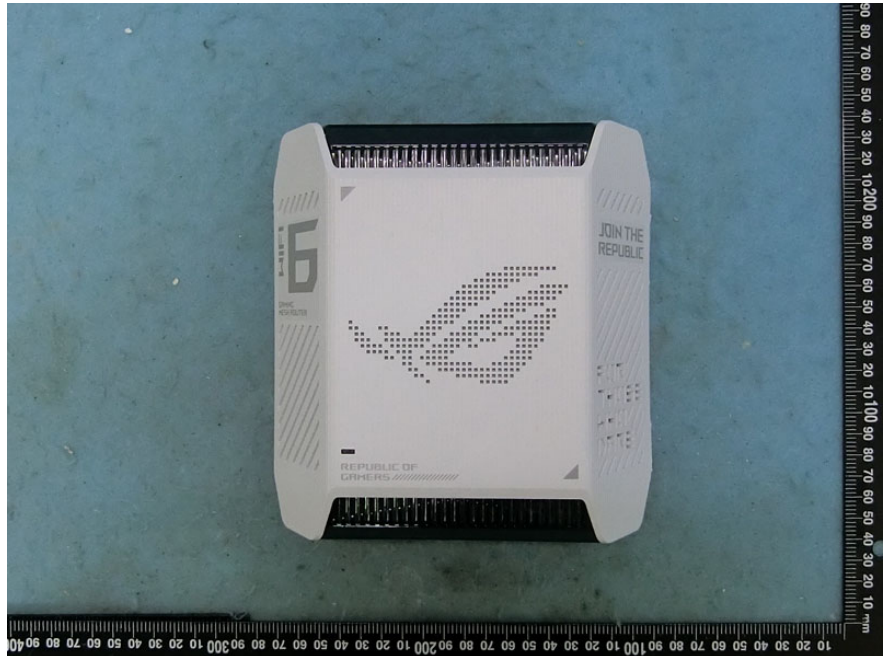

Brand Name: ASUS Model Name: GT6

EUT 1

EUT 2 and EUT 3
(Color of outer case: Black)

EUT 2

EUT 3

EUT 2 and EUT 3
(Color of outer case: White)

Adapter 1

Adapter 2

Power cord

RJ-45 cable