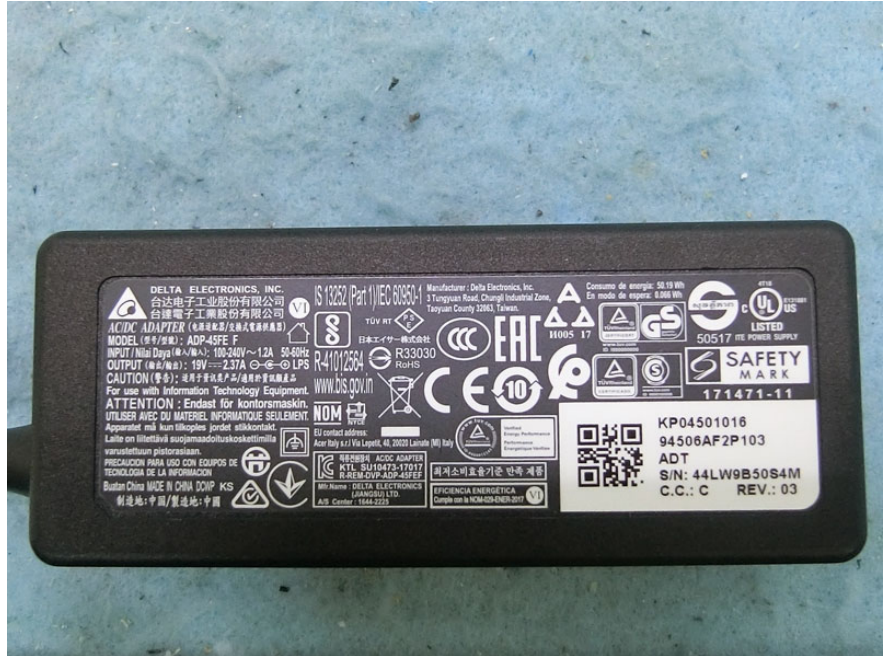

Brand Name: ASUS Model Name: GT6

EUT 1

EUT 2 and EUT 3
(Color of outer case: Black)

EUT 2

EUT 3

EUT 2 and EUT 3
(Color of outer case: White)

Adapter 1

Adapter 2

Power cord

RJ-45 cable