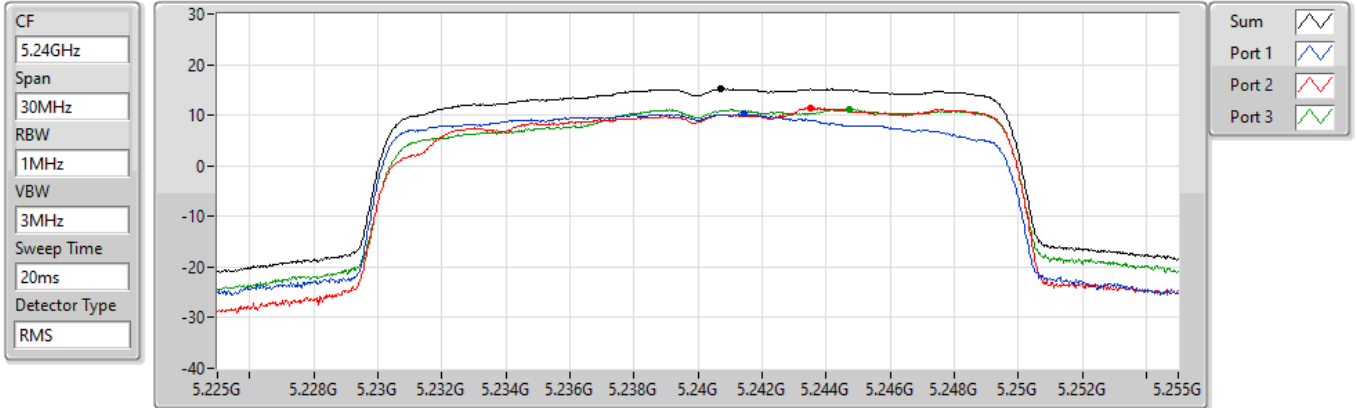

14/09/2022

Sum	PD	Port 1	Port 2	Port 3
(dBm/RBW)	(dBm/RBW)	(dBm/RBW)	(dBm/RBW)	(dBm/RBW)
15.43	15.43	9.72	11.12	11.49

802.11ax HEW20-BF_Nss1,(MCS0)_3TX

PSD

5240MHz

14/09/2022

Sum	PD	Port 1	Port 2	Port 3
(dBm/RBW)	(dBm/RBW)	(dBm/RBW)	(dBm/RBW)	(dBm/RBW)
15.15	15.15	10.24	11.34	11.23