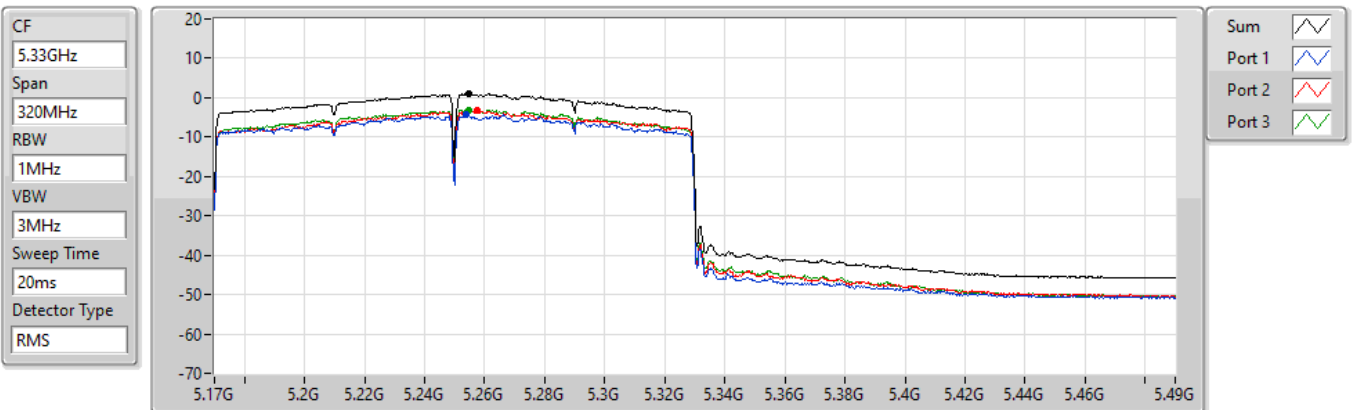

802.11ax HEW160-BF_Nss1,(MCS0)_3TX

5250MHz Straddle 5.25-5.35GHz

14/09/2022

Sum	PD	Port 1	Port 2	Port 3
(dBm/RBW)	(dBm/RBW)	(dBm/RBW)	(dBm/RBW)	(dBm/RBW)
1.10	1.10	-4.26	-3.32	-3.08