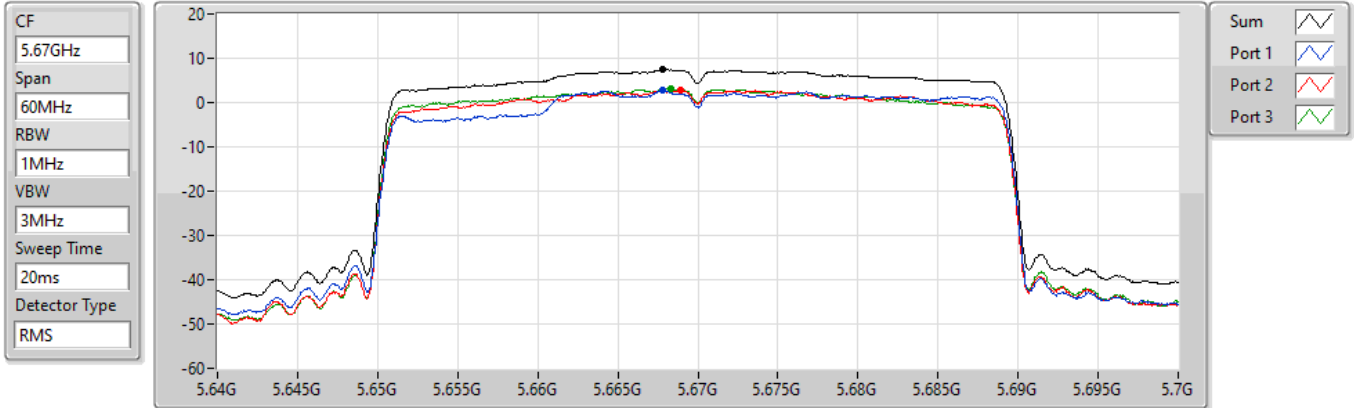

802.11ax HEW40-BF_Nss1,(MCS0)_3TX

PSD

5670MHz

14/09/2022

Sum	PD	Port 1	Port 2	Port 3
(dBm/RBW)	(dBm/RBW)	(dBm/RBW)	(dBm/RBW)	(dBm/RBW)
7.56	7.56	2.95	2.70	3.09