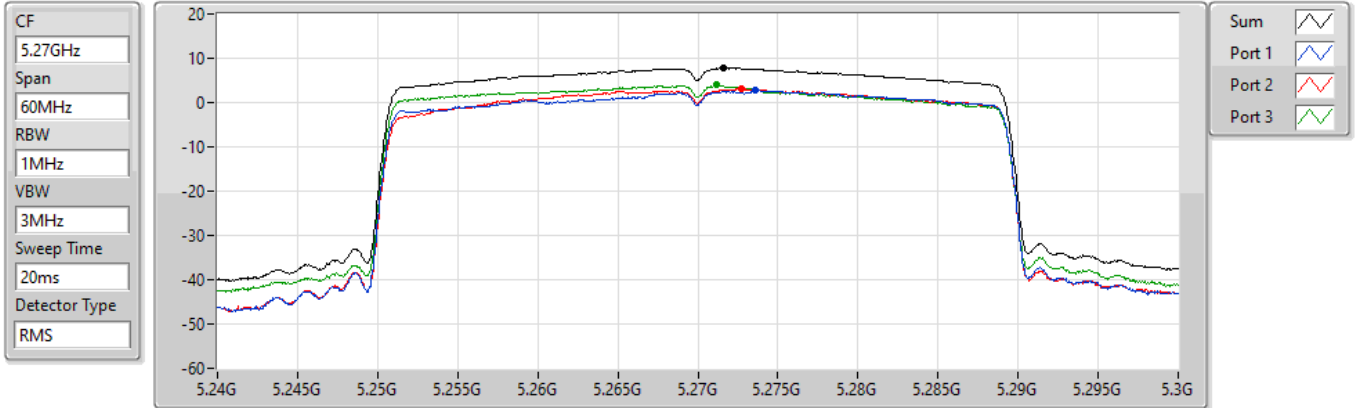

802.11ax HEW40-BF_Nss1,(MCS0)_3TX

PSD

5270MHz

14/09/2022

Sum	PD	Port 1	Port 2	Port 3
(dBm/RBW)	(dBm/RBW)	(dBm/RBW)	(dBm/RBW)	(dBm/RBW)
7.81	7.81	2.68	3.05	3.95