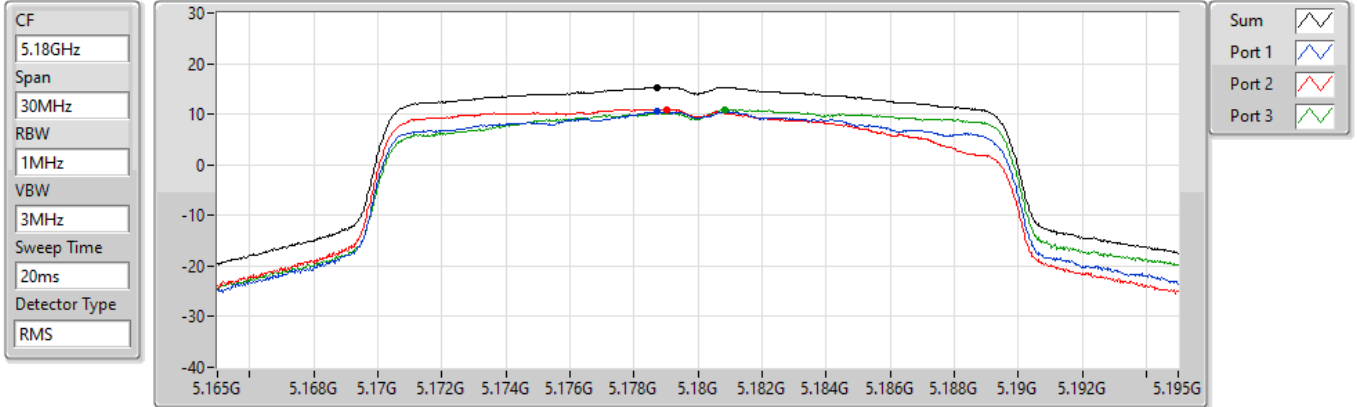

802.11ax HEW20-BF_Nss1,(MCS0)_3TX

PSD

5180MHz

14/09/2022

Sum	PD	Port 1	Port 2	Port 3
(dBm/RBW)	(dBm/RBW)	(dBm/RBW)	(dBm/RBW)	(dBm/RBW)
15.29	15.29	10.47	10.99	10.93