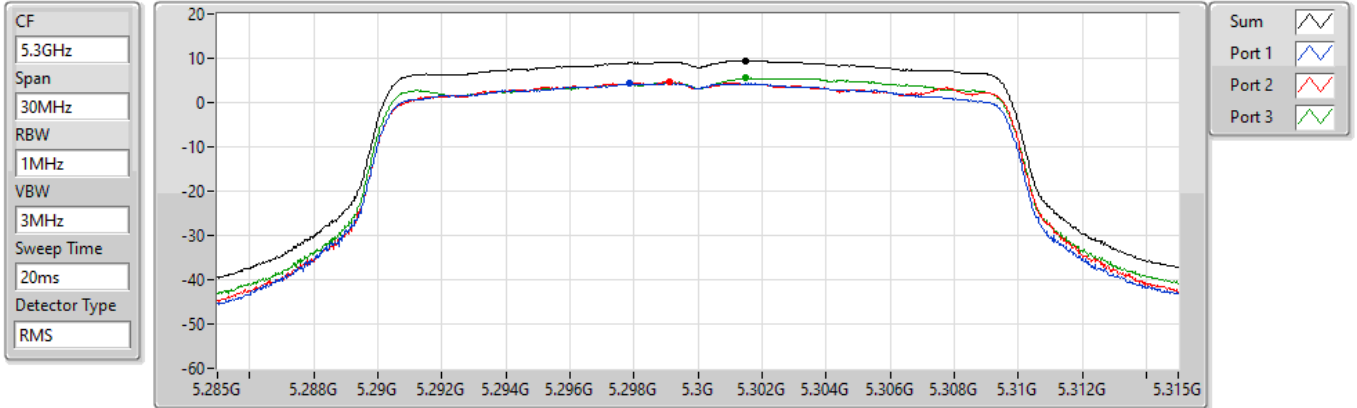

802.11ax HEW20-BF_Nss1,(MCS0)_3TX

PSD

5300MHz

14/09/2022

Sum	PD	Port 1	Port 2	Port 3
(dBm/RBW)	(dBm/RBW)	(dBm/RBW)	(dBm/RBW)	(dBm/RBW)
9.43	9.43	4.33	4.69	5.50