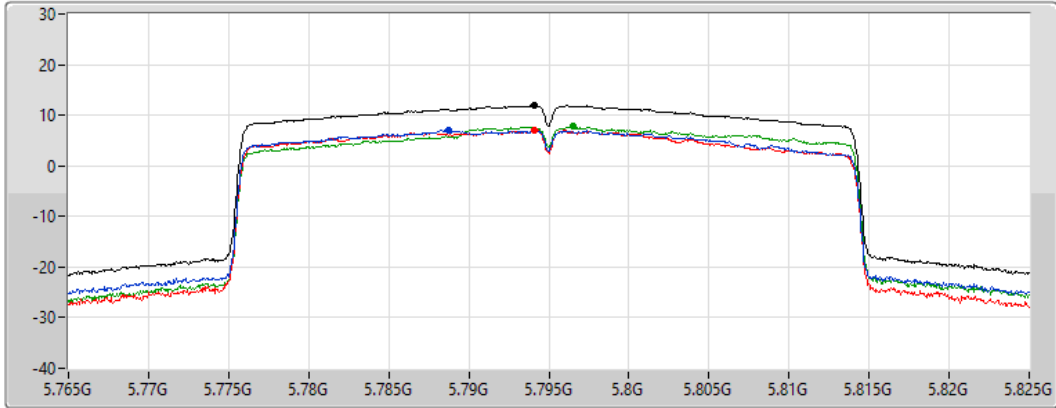

5755MHz

14/09/2022

Sum	PD	Port 1	Port 2	Port 3
(dBm/RBW)	(dBm/RBW)	(dBm/RBW)	(dBm/RBW)	(dBm/RBW)
12.03	12.03	7.63	7.97	7.57

802.11ax HEW40-BF_Nss1,(MCS0)_3TX

PSD

5795MHz

14/09/2022

CF
5.795GHz
Span
60MHz
RBW
500kHz
VBW
3MHz
Sweep Time
20ms
Detector Type
RMS

Sum
Port 1
Port 2
Port 3

Sum	PD	Port 1	Port 2	Port 3
(dBm/RBW)	(dBm/RBW)	(dBm/RBW)	(dBm/RBW)	(dBm/RBW)
11.89	11.89	7.08	7.01	7.72

802.11ax HEW80-BF_Nss1,(MCS0)_3TX

PSD

5210MHz

14/09/2022

CF
5.21GHz
Span
120MHz
RBW
1MHz
VBW
3MHz
Sweep Time
20ms
Detector Type
RMS