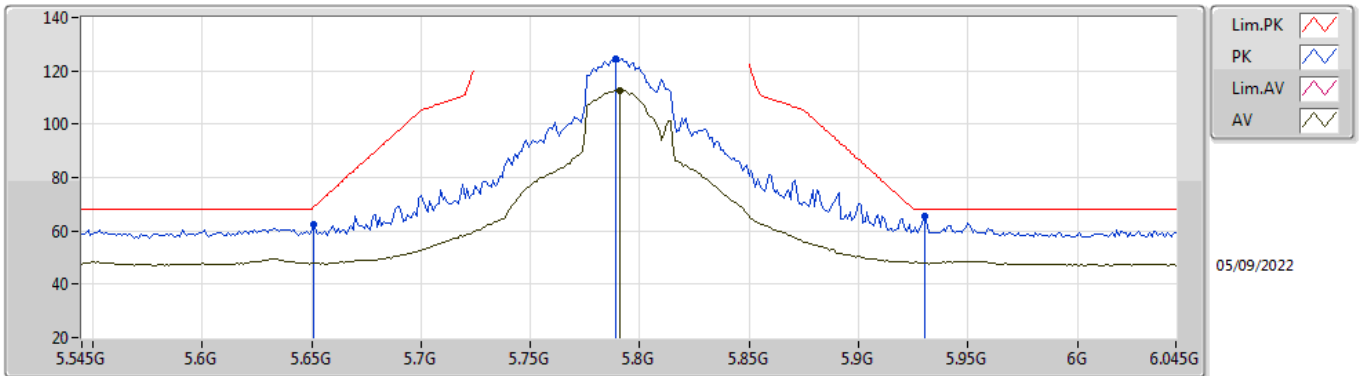

802.11ax HEW40-BF_Nss1,(MCS0)_3TX

5795MHz_TnomVnom

EUT_Z_3TX
Setting 48
06-E-S-5-10

Type	Freq (Hz)	Level (dBuV/m)	Limit (dBuV/m)	Margin (dB)	Raw (dBuV)	Dist (m)	Condition	Azimuth (°)	Height (m)	Comment	AF (dB)	CL (dB)	PA (dB)
PK	5.651G	62.36	68.94	-6.58	57.11	3	Vertical	95.9	1.80	-	31.80	5.90	32.45
PK	5.789G	124.59	Inf	-Inf	118.82	3	Vertical	95.9	1.80	-	32.28	5.90	32.41
AV	5.791G	112.56	Inf	-Inf	106.79	3	Vertical	95.9	1.80	-	32.28	5.90	32.41
PK	5.93G	65.33	68.20	-2.87	59.06	3	Vertical	95.9	1.80	-	32.60	6.03	32.36