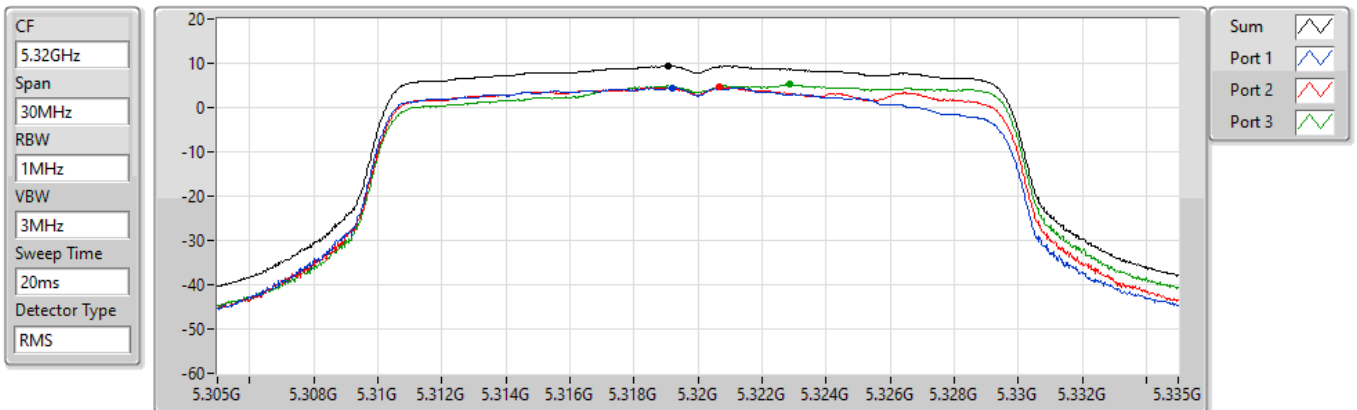

14/09/2022

Sum	PD	Port 1	Port 2	Port 3
(dBm/RBW)	(dBm/RBW)	(dBm/RBW)	(dBm/RBW)	(dBm/RBW)
9.43	9.43	4.33	4.69	5.50

802.11ax HEW20-BF_Nss1,(MCS0)_3TX

PSD

5320MHz

14/09/2022

Sum	PD	Port 1	Port 2	Port 3
(dBm/RBW)	(dBm/RBW)	(dBm/RBW)	(dBm/RBW)	(dBm/RBW)
9.33	9.33	4.53	4.58	5.21