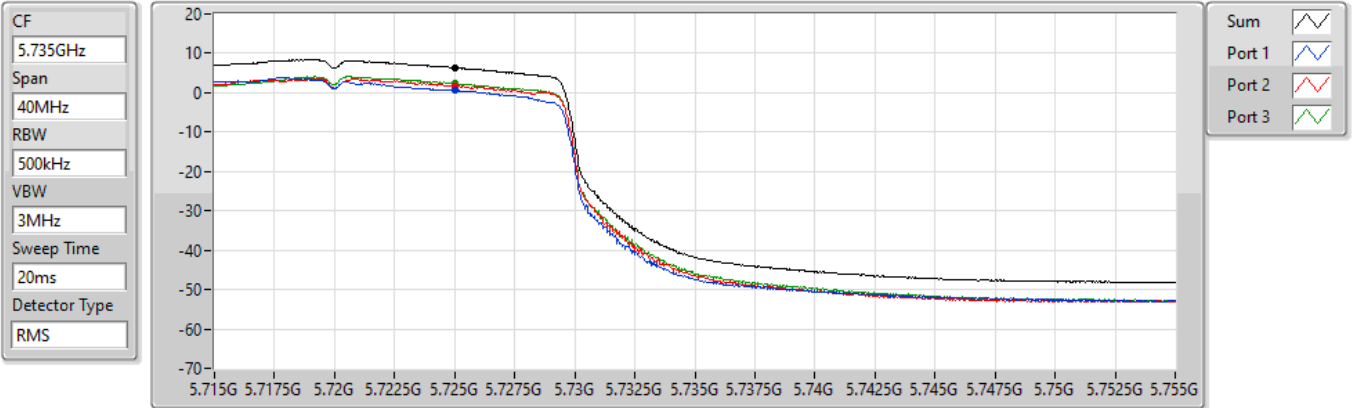

802.11ax HEW20-BF_Nss1,(MCS0)_3TX

5720MHz Straddle 5.725-5.85GHz

14/09/2022

PSD

Sum	PD	Port 1	Port 2	Port 3
(dBm/RBW)	(dBm/RBW)	(dBm/RBW)	(dBm/RBW)	(dBm/RBW)
6.46	6.46	0.65	1.74	2.48