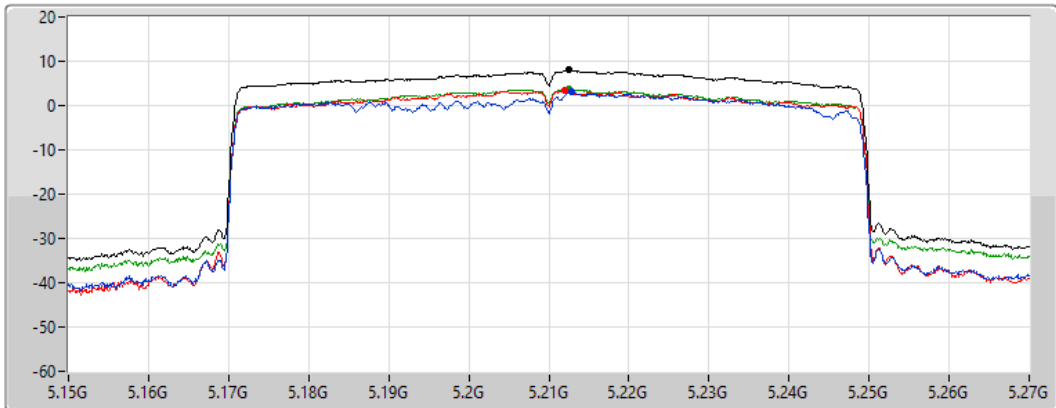

Sum
Port 1
Port 2
Port 3

Sum	PD	Port 1	Port 2	Port 3
(dBm/RBW)	(dBm/RBW)	(dBm/RBW)	(dBm/RBW)	(dBm/RBW)
11.89	11.89	7.08	7.01	7.72

802.11ax HEW80-BF_Nss1,(MCS0)_3TX

PSD

5210MHz

14/09/2022

CF
5.21GHz
Span
120MHz
RBW
1MHz
VBW
3MHz
Sweep Time
20ms
Detector Type
RMS