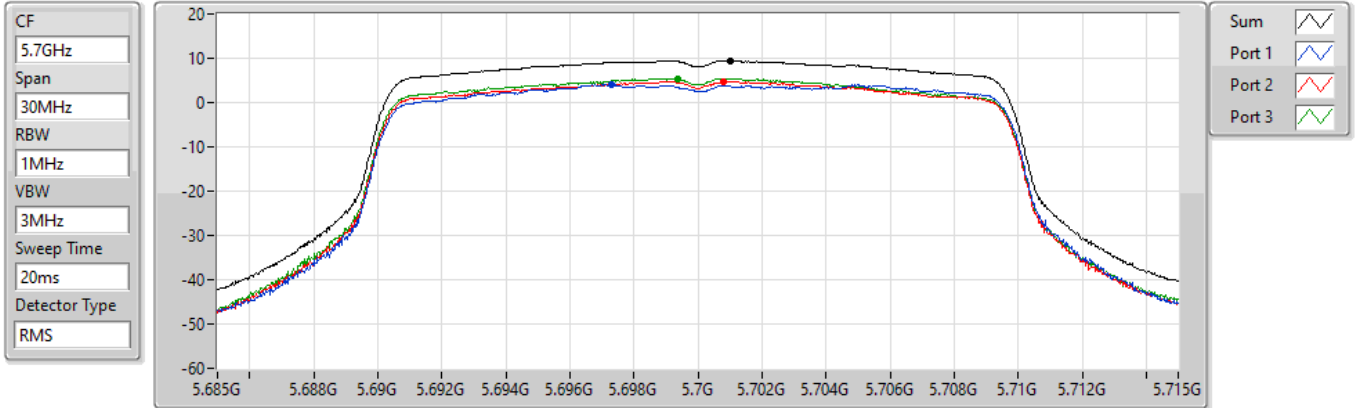

14/09/2022

Sum	PD	Port 1	Port 2	Port 3
(dBm/RBW)	(dBm/RBW)	(dBm/RBW)	(dBm/RBW)	(dBm/RBW)
9.59	9.59	4.75	5.24	5.17

802.11ax HEW20-BF_Nss1,(MCS0)_3TX

PSD

5700MHz

14/09/2022

Sum	PD	Port 1	Port 2	Port 3
(dBm/RBW)	(dBm/RBW)	(dBm/RBW)	(dBm/RBW)	(dBm/RBW)
9.45	9.45	4.05	4.75	5.46