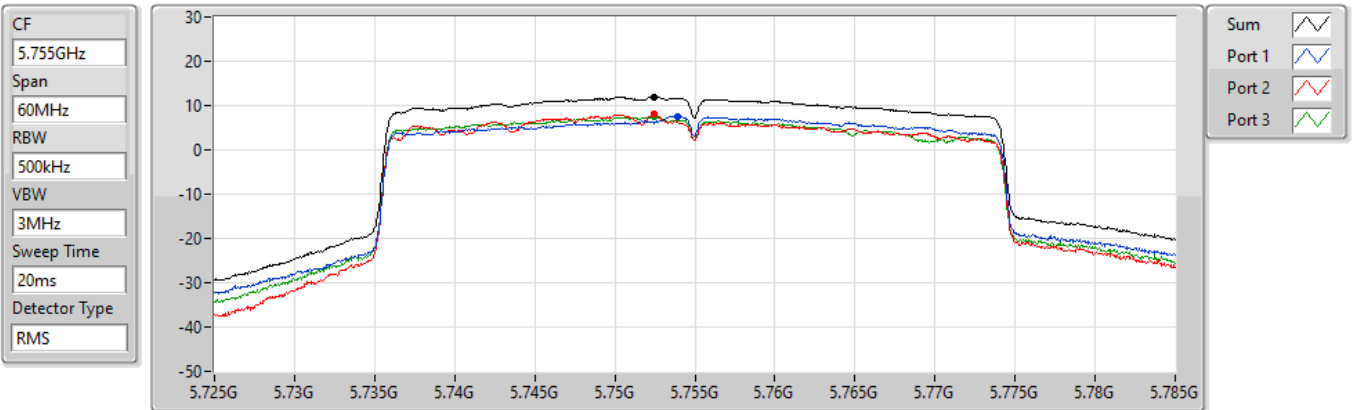

802.11ax HEW40-BF_Nss1,(MCS0)_3TX

5755MHz

14/09/2022

Sum	PD	Port 1	Port 2	Port 3
(dBm/RBW)	(dBm/RBW)	(dBm/RBW)	(dBm/RBW)	(dBm/RBW)
12.03	12.03	7.63	7.97	7.57