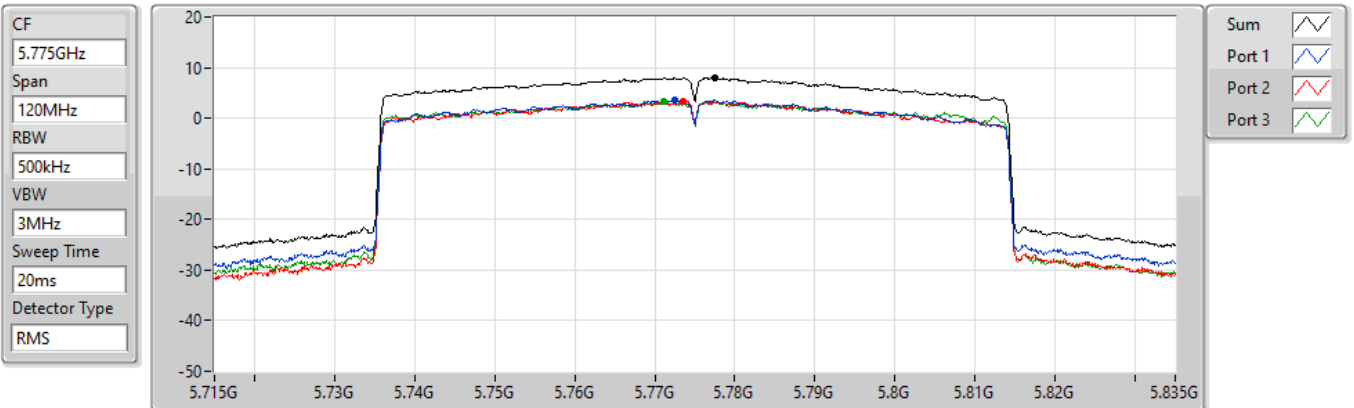

802.11ax HEW80-BF_Nss1,(MCS0)_3TX

PSD

5775MHz

14/09/2022

Sum	PD	Port 1	Port 2	Port 3
(dBm/RBW)	(dBm/RBW)	(dBm/RBW)	(dBm/RBW)	(dBm/RBW)
8.04	8.04	3.56	3.38	3.19