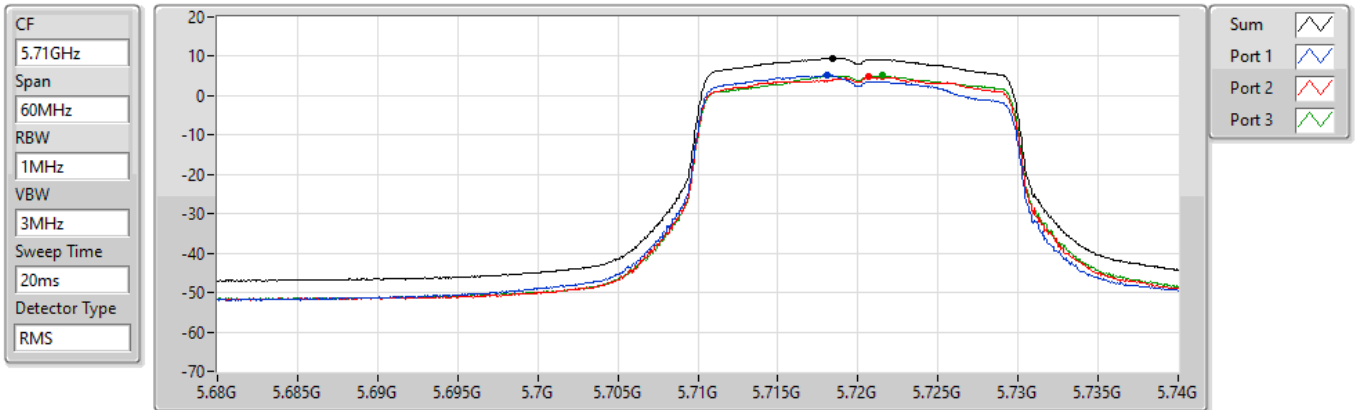

802.11ax HEW20-BF_Nss1,(MCS0)_3TX

PSD

5720MHz Straddle 5.47-5.725GHz

14/09/2022

Sum	PD	Port 1	Port 2	Port 3
(dBm/RBW)	(dBm/RBW)	(dBm/RBW)	(dBm/RBW)	(dBm/RBW)
9.44	9.44	5.15	4.72	5.09