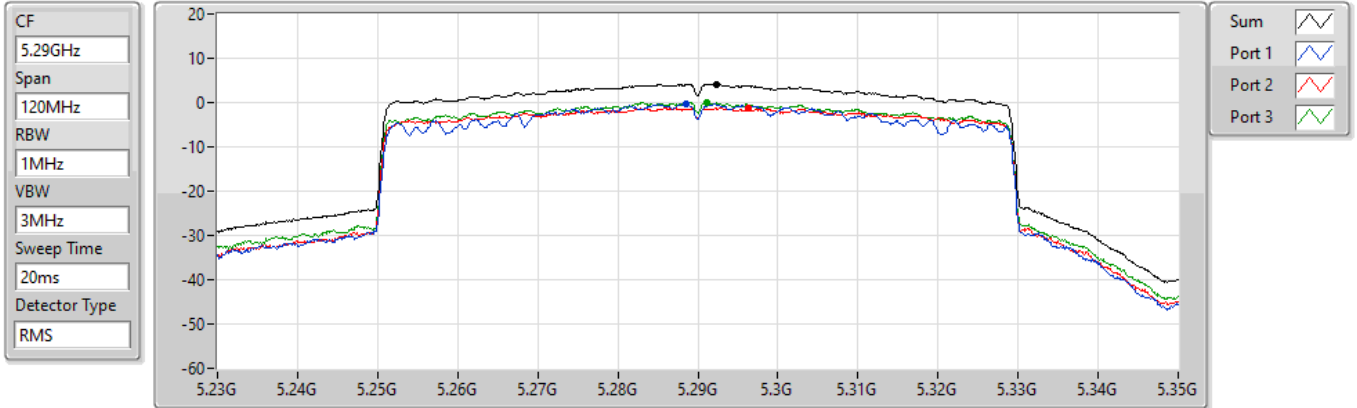

Sum
Port 1
Port 2
Port 3

Sum	PD	Port 1	Port 2	Port 3
(dBm/RBW)	(dBm/RBW)	(dBm/RBW)	(dBm/RBW)	(dBm/RBW)
8.00	8.00	3.02	3.40	3.69

802.11ax HEW80-BF_Nss1,(MCS0)_3TX

PSD

5290MHz

14/09/2022

Sum	PD	Port 1	Port 2	Port 3
(dBm/RBW)	(dBm/RBW)	(dBm/RBW)	(dBm/RBW)	(dBm/RBW)
4.11	4.11	-0.37	-1.28	-0.04