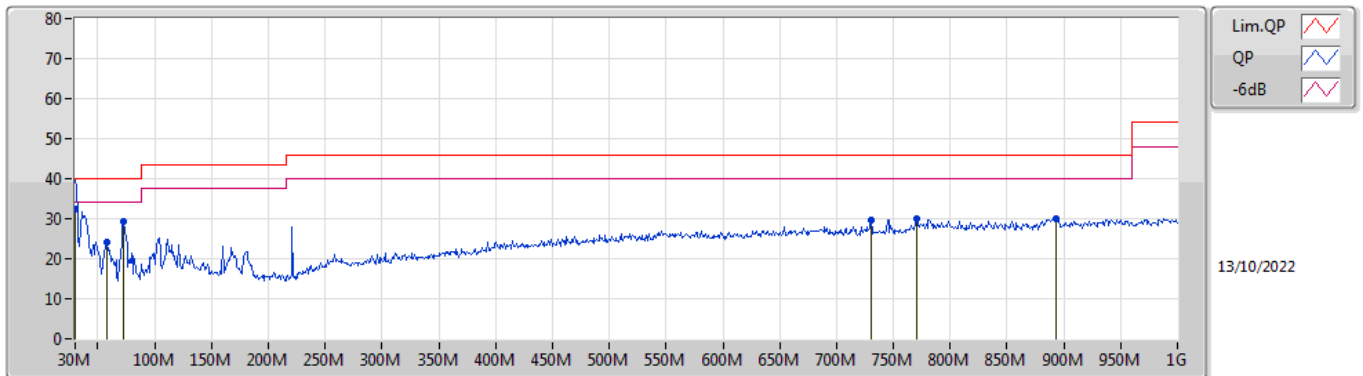

Mode 1

Type	Freq (Hz)	Level (dBuV/m)	Limit (dBuV/m)	Margin (dB)	Factor (dB/m)	Dist (m)	Condition	Azimuth (°)	Height (m)	Comment	Raw (dBuV/m)	AF (dB/m)	CL (dB)	PA (dB)
QP	30M	32.38	40.00	-7.62	-7.12	3	Vertical	245	3.00	"Worst"	39.50	23.99	0.44	31.55
PK	58.13M	24.27	40.00	-15.73	-18.84	3	Vertical	323	1.00	-	43.11	12.32	0.75	31.91
PK	72.68M	29.30	40.00	-10.70	-18.92	3	Vertical	331	1.50	-	48.22	12.17	0.88	31.97
PK	730.34M	29.75	46.00	-16.25	-3.91	3	Vertical	107	3.00	-	33.66	24.98	3.70	32.59
PK	770.11M	29.89	46.00	-16.11	-3.35	3	Vertical	209	2.00	-	33.24	25.38	3.84	32.57
PK	893.3M	29.83	46.00	-16.17	-2.18	3	Vertical	148	2.00	-	32.01	26.17	4.14	32.49