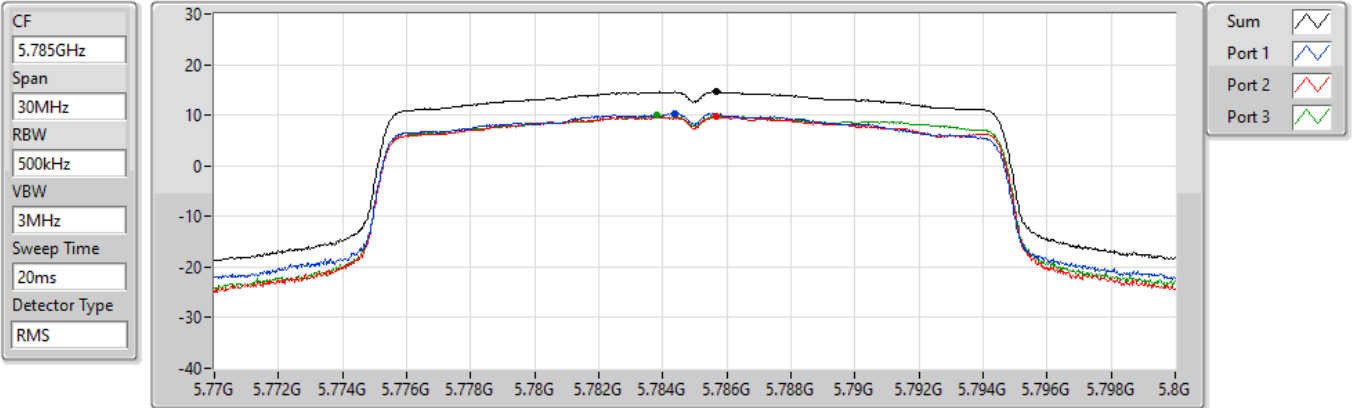

5720MHz Straddle 5.725-5.85GHz

14/09/2022

PSD

Sum	PD	Port 1	Port 2	Port 3
(dBm/RBW)	(dBm/RBW)	(dBm/RBW)	(dBm/RBW)	(dBm/RBW)
6.46	6.46	0.65	1.74	2.48

802.11ax HEW20-BF_Nss1,(MCS0)_3TX

5745MHz

14/09/2022

PSD

Sum	PD	Port 1	Port 2	Port 3
(dBm/RBW)	(dBm/RBW)	(dBm/RBW)	(dBm/RBW)	(dBm/RBW)
14.59	14.59	9.82	10.21	9.96

802.11ax HEW20-BF_Nss1,(MCS0)_3TX

PSD

5785MHz

14/09/2022

Sum	PD	Port 1	Port 2	Port 3
(dBm/RBW)	(dBm/RBW)	(dBm/RBW)	(dBm/RBW)	(dBm/RBW)
14.71	14.71	10.30	9.79	9.92