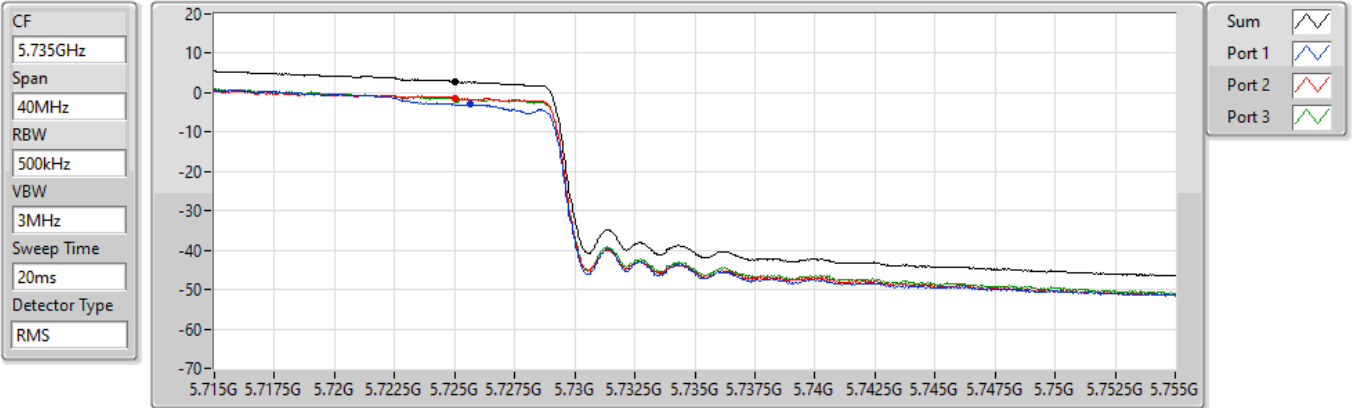

802.11ax HEW40-BF_Nss1,(MCS0)_3TX

5710MHz Straddle 5.725-5.85GHz

14/09/2022

Sum	PD	Port 1	Port 2	Port 3
(dBm/RBW)	(dBm/RBW)	(dBm/RBW)	(dBm/RBW)	(dBm/RBW)
2.76	2.76	-3.01	-1.34	-1.70