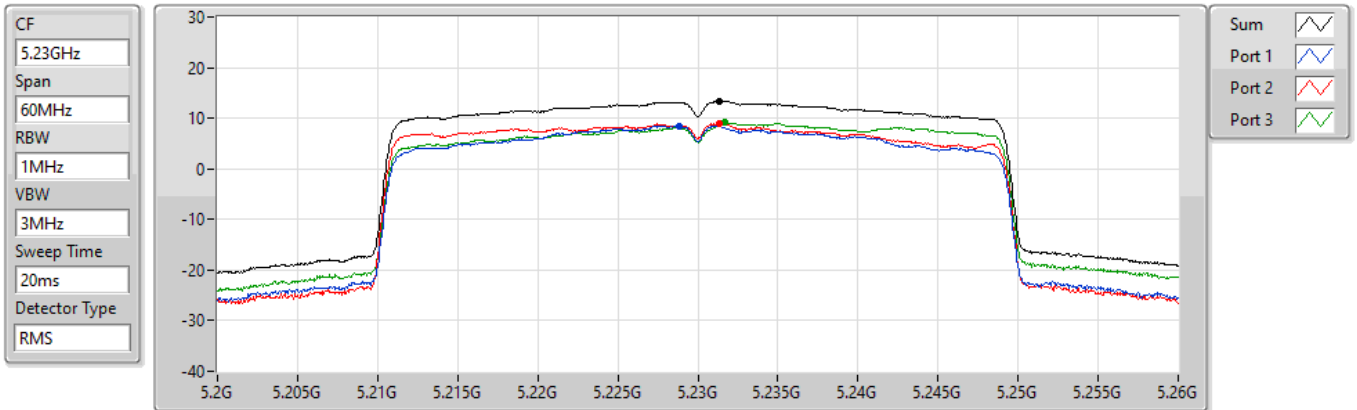

14/09/2022

Sum	PD	Port 1	Port 2	Port 3
(dBm/RBW)	(dBm/RBW)	(dBm/RBW)	(dBm/RBW)	(dBm/RBW)
12.37	12.37	6.69	7.70	8.63

802.11ax HEW40-BF_Nss1,(MCS0)_3TX

PSD

5230MHz

14/09/2022

Sum	PD	Port 1	Port 2	Port 3
(dBm/RBW)	(dBm/RBW)	(dBm/RBW)	(dBm/RBW)	(dBm/RBW)
13.43	13.43	8.48	8.88	9.14