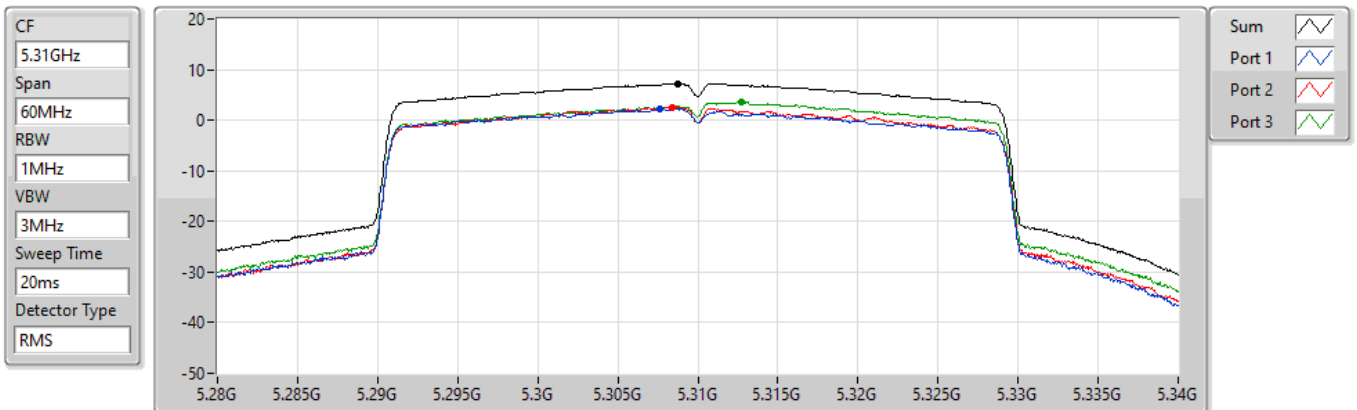

802.11ax HEW40-BF_Nss1,(MCS0)_3TX

PSD

5310MHz

14/09/2022

Sum	PD	Port 1	Port 2	Port 3
(dBm/RBW)	(dBm/RBW)	(dBm/RBW)	(dBm/RBW)	(dBm/RBW)
7.20	7.20	2.26	2.61	3.54