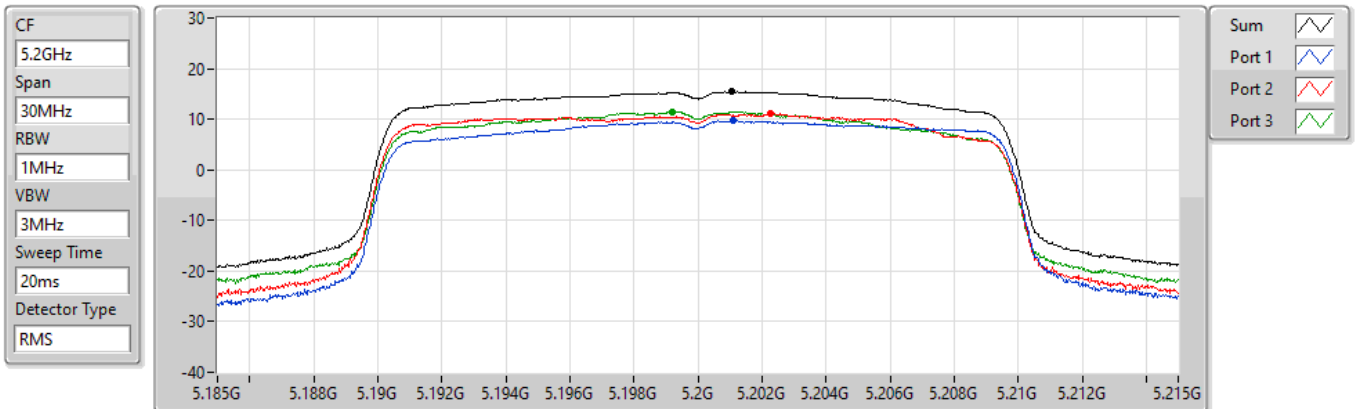

DG = Directional Gain; RBW = 500kHz for 5.725-5.85GHz band / 1MHz for other band;
 PD = trace bin-by-bin of each transmits port summing can be performed maximum power density; Port X = Port X Power Density;

802.11ax HEW20-BF_Nss1,(MCS0)_3TX

PSD

5180MHz

14/09/2022

Sum	PD	Port 1	Port 2	Port 3
(dBm/RBW)	(dBm/RBW)	(dBm/RBW)	(dBm/RBW)	(dBm/RBW)
15.29	15.29	10.47	10.99	10.93

802.11ax HEW20-BF_Nss1,(MCS0)_3TX

PSD

5200MHz

14/09/2022

Sum	PD	Port 1	Port 2	Port 3
(dBm/RBW)	(dBm/RBW)	(dBm/RBW)	(dBm/RBW)	(dBm/RBW)
15.43	15.43	9.72	11.12	11.49

802.11ax HEW20-BF_Nss1,(MCS0)_3TX

PSD

5240MHz

14/09/2022

Sum	PD	Port 1	Port 2	Port 3
(dBm/RBW)	(dBm/RBW)	(dBm/RBW)	(dBm/RBW)	(dBm/RBW)
15.15	15.15	10.24	11.34	11.23