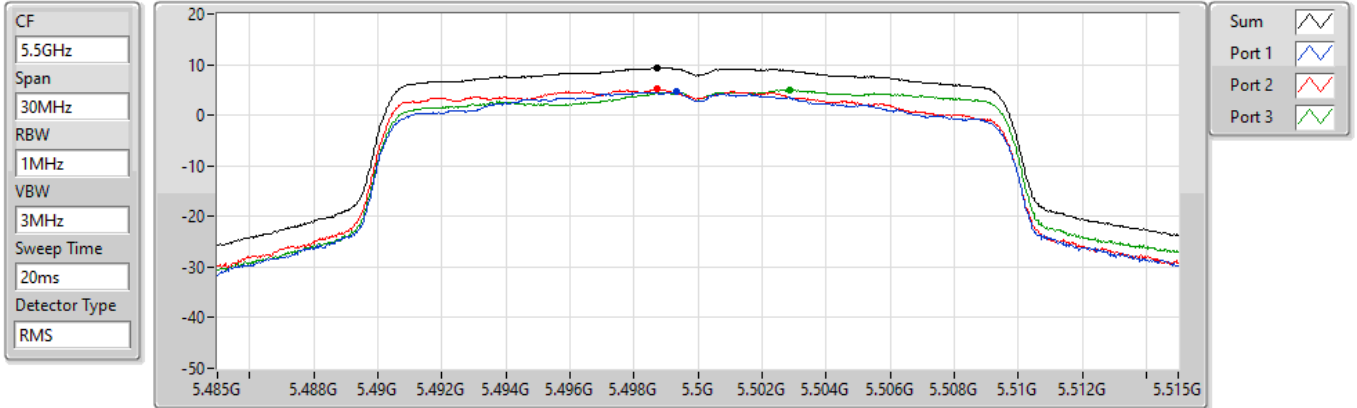

802.11ax HEW20-BF_Nss1,(MCS0)_3TX

PSD

5500MHz

14/09/2022

Sum	PD	Port 1	Port 2	Port 3
(dBm/RBW)	(dBm/RBW)	(dBm/RBW)	(dBm/RBW)	(dBm/RBW)
9.40	9.40	4.57	5.13	5.05