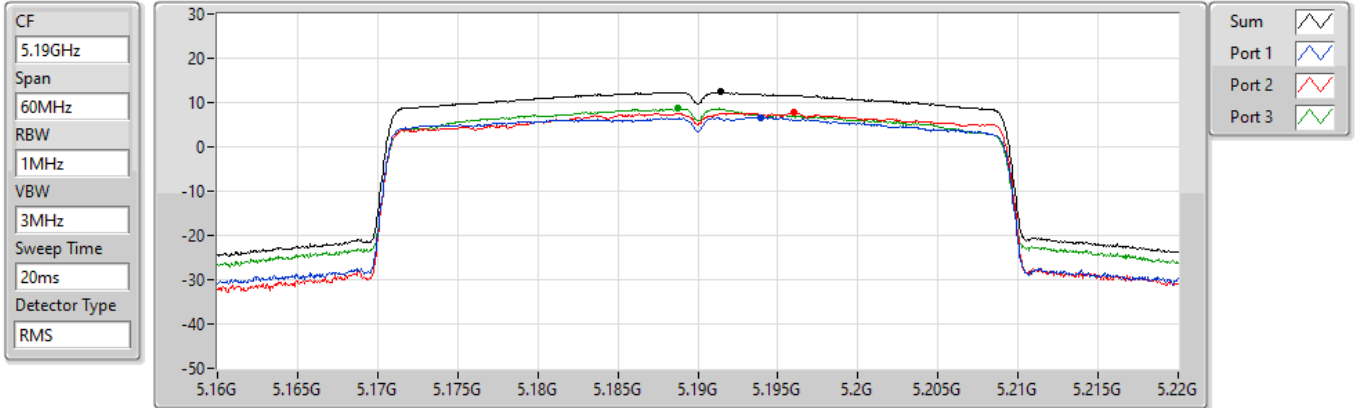

802.11ax HEW40-BF_Nss1,(MCS0)_3TX

PSD

5190MHz

14/09/2022

Sum	PD	Port 1	Port 2	Port 3
(dBm/RBW)	(dBm/RBW)	(dBm/RBW)	(dBm/RBW)	(dBm/RBW)
12.37	12.37	6.69	7.70	8.63