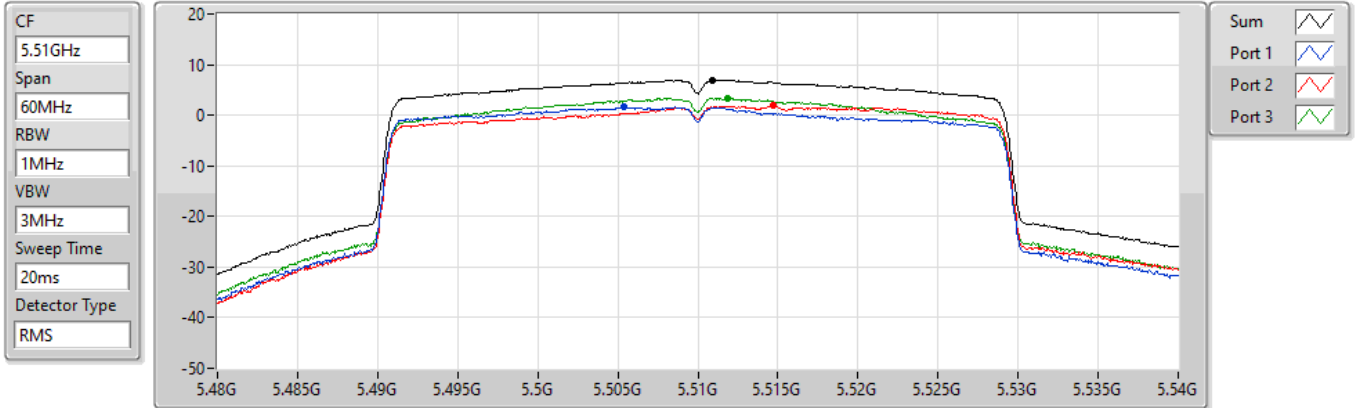

14/09/2022

Sum	PD	Port 1	Port 2	Port 3
(dBm/RBW)	(dBm/RBW)	(dBm/RBW)	(dBm/RBW)	(dBm/RBW)
7.20	7.20	2.26	2.61	3.54

802.11ax HEW40-BF_Nss1,(MCS0)_3TX

PSD

5510MHz

14/09/2022

Sum	PD	Port 1	Port 2	Port 3
(dBm/RBW)	(dBm/RBW)	(dBm/RBW)	(dBm/RBW)	(dBm/RBW)
6.95	6.95	1.70	1.82	3.42