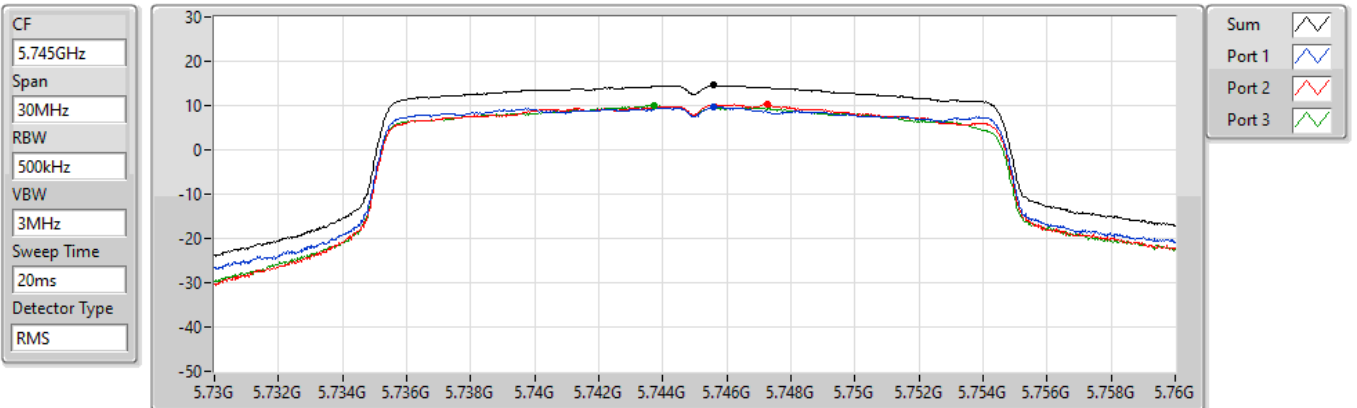

5720MHz Straddle 5.725-5.85GHz

14/09/2022

PSD

Sum	PD	Port 1	Port 2	Port 3
(dBm/RBW)	(dBm/RBW)	(dBm/RBW)	(dBm/RBW)	(dBm/RBW)
6.46	6.46	0.65	1.74	2.48

802.11ax HEW20-BF_Nss1,(MCS0)_3TX

5745MHz

14/09/2022

PSD

Sum	PD	Port 1	Port 2	Port 3
(dBm/RBW)	(dBm/RBW)	(dBm/RBW)	(dBm/RBW)	(dBm/RBW)
14.59	14.59	9.82	10.21	9.96

802.11ax HEW20-BF_Nss1,(MCS0)_3TX

PSD

5785MHz

14/09/2022

Sum	PD	Port 1	Port 2	Port 3
(dBm/RBW)	(dBm/RBW)	(dBm/RBW)	(dBm/RBW)	(dBm/RBW)
14.71	14.71	10.30	9.79	9.92