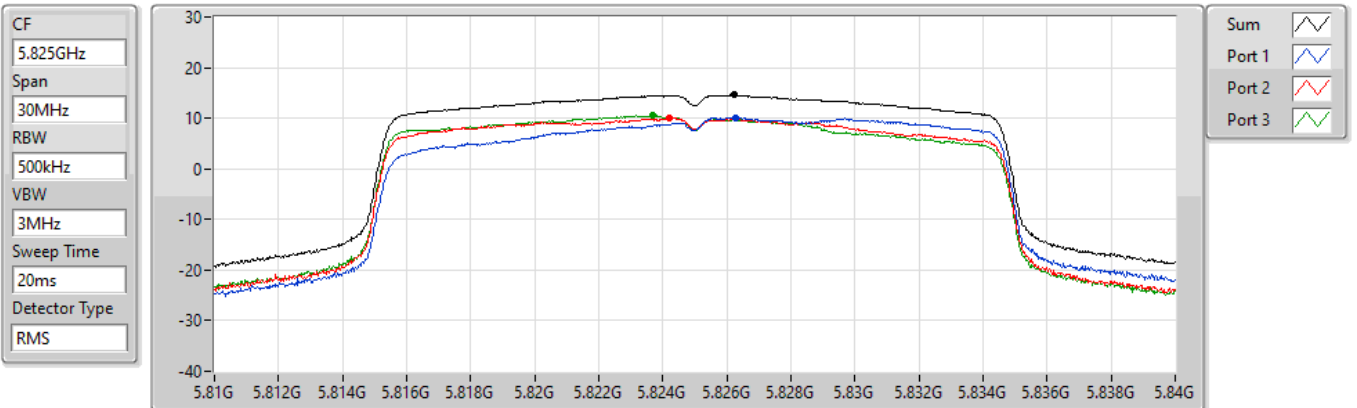

802.11ax HEW20-BF_Nss1,(MCS0)_3TX

PSD

5825MHz

14/09/2022

Sum	PD	Port 1	Port 2	Port 3
(dBm/RBW)	(dBm/RBW)	(dBm/RBW)	(dBm/RBW)	(dBm/RBW)
14.61	14.61	10.04	10.08	10.54