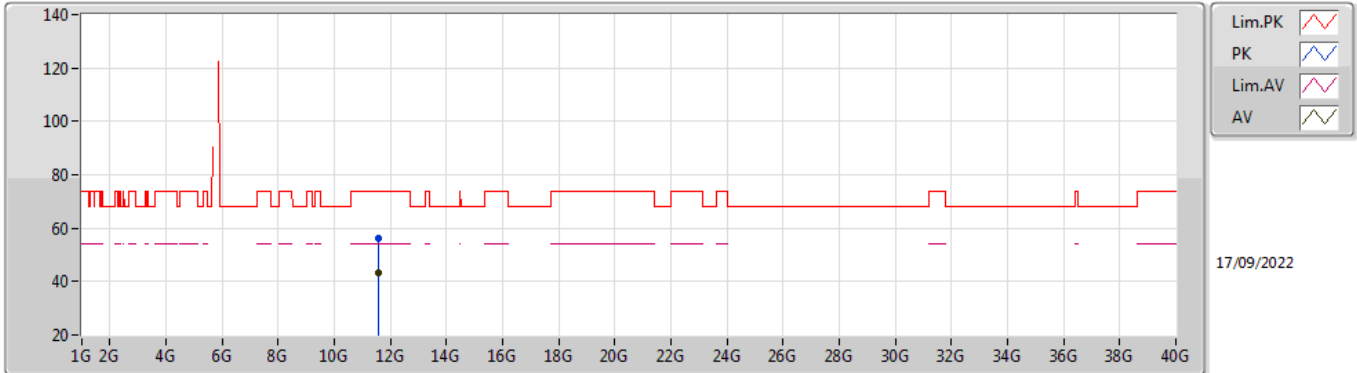

802.11ax HEW40-BF_Nss1,(MCS0)_3TX

5795MHz_TnomVnom

EUT_Z_3TX
Setting 48
06-E-S-5

Type	Freq (Hz)	Level (dBuV/m)	Limit (dBuV/m)	Margin (dB)	Raw (dBuV)	Dist (m)	Condition	Azimuth (°)	Height (m)	Comment	AF (dB)	CL (dB)	PA (dB)
PK	11.59132G	56.32	74.00	-17.68	41.79	3	Vertical	79	2.28	-	39.92	9.25	34.64
AV	11.59014G	43.30	54.00	-10.70	28.77	3	Vertical	79	2.28	-	39.92	9.25	34.64