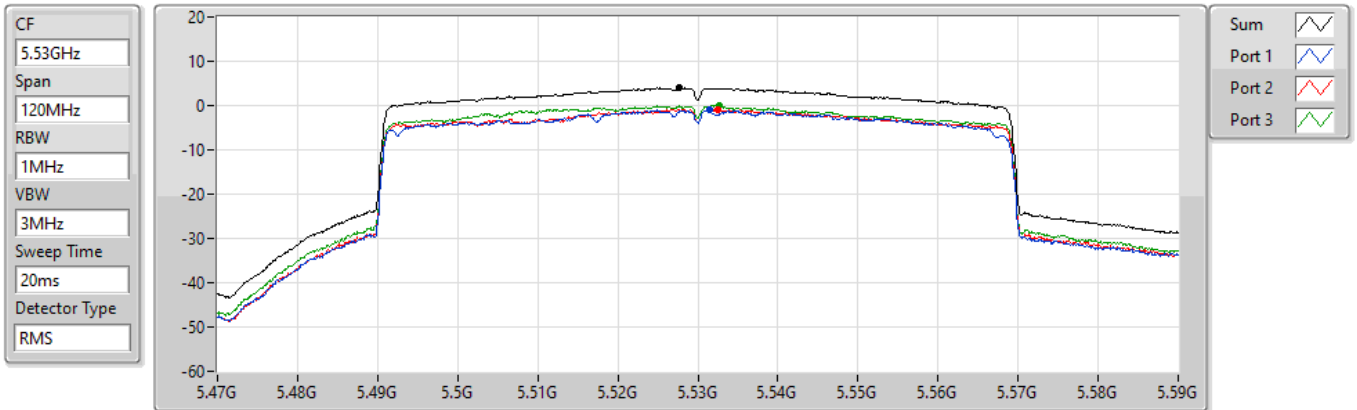

802.11ax HEW80-BF_Nss1,(MCS0)_3TX

PSD

5530MHz

14/09/2022

Sum	PD	Port 1	Port 2	Port 3
(dBm/RBW)	(dBm/RBW)	(dBm/RBW)	(dBm/RBW)	(dBm/RBW)
4.01	4.01	-1.09	-0.90	0.06