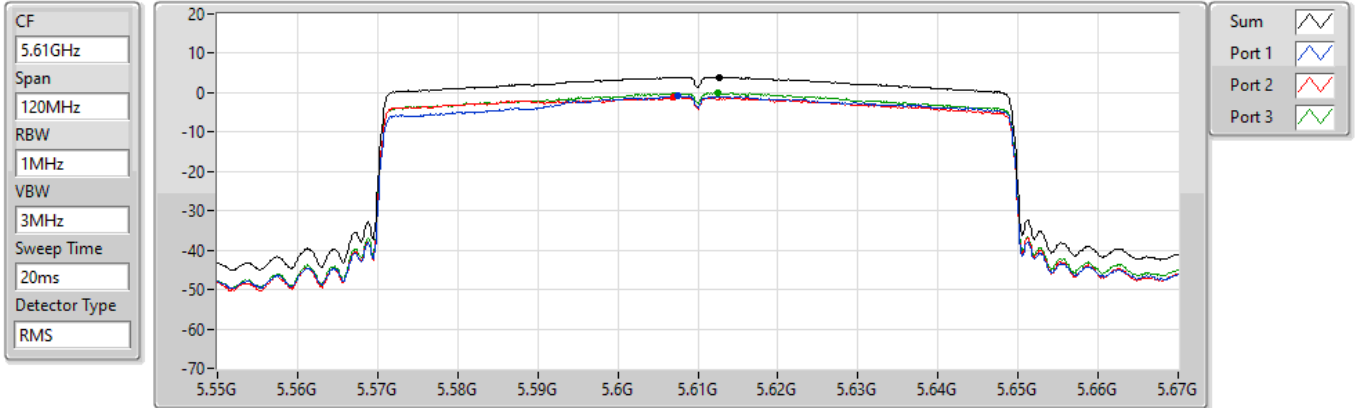

802.11ax HEW80-BF_Nss1,(MCS0)_3TX

PSD

5610MHz

14/09/2022

Sum	PD	Port 1	Port 2	Port 3
(dBm/RBW)	(dBm/RBW)	(dBm/RBW)	(dBm/RBW)	(dBm/RBW)
3.98	3.98	-0.90	-1.16	-0.00