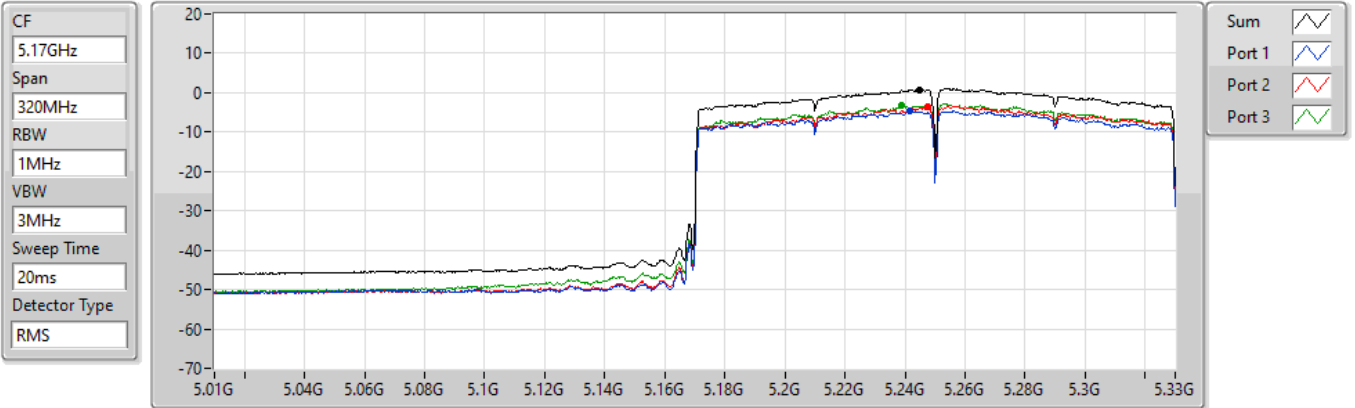

PSD

5775MHz

14/09/2022

Sum	PD	Port 1	Port 2	Port 3
(dBm/RBW)	(dBm/RBW)	(dBm/RBW)	(dBm/RBW)	(dBm/RBW)
8.04	8.04	3.56	3.38	3.19

802.11ax HEW160-BF_Nss1,(MCS0)_3TX

5250MHz Straddle 5.15-5.25GHz

14/09/2022

Sum	PD	Port 1	Port 2	Port 3
(dBm/RBW)	(dBm/RBW)	(dBm/RBW)	(dBm/RBW)	(dBm/RBW)
0.70	0.70	-4.71	-3.49	-3.04

802.11ax HEW160-BF_Nss1,(MCS0)_3TX

5250MHz Straddle 5.25-5.35GHz

14/09/2022

Sum	PD	Port 1	Port 2	Port 3
(dBm/RBW)	(dBm/RBW)	(dBm/RBW)	(dBm/RBW)	(dBm/RBW)
1.10	1.10	-4.26	-3.32	-3.08

Summary

Mode	Result	Type	Freq (Hz)	Level (dBuV/m)	Limit (dBuV/m)	Margin (dB)	Condition
Mode 1	Pass	QP	35.82M	33.54	40.00	-6.46	Horizontal