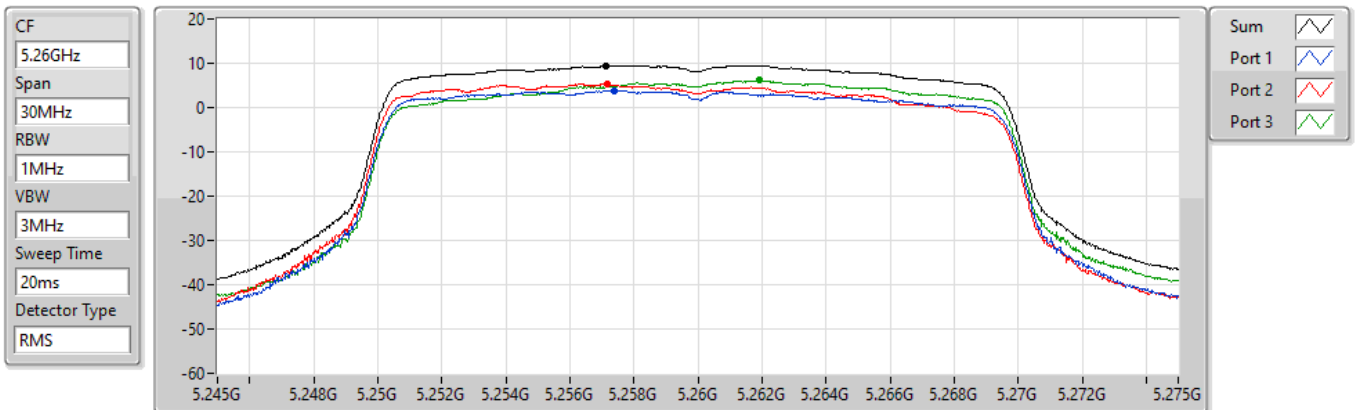

802.11ax HEW20-BF_Nss1,(MCS0)_3TX

PSD

5260MHz

14/09/2022

Sum	PD	Port 1	Port 2	Port 3
(dBm/RBW)	(dBm/RBW)	(dBm/RBW)	(dBm/RBW)	(dBm/RBW)
9.43	9.43	3.88	5.43	6.14