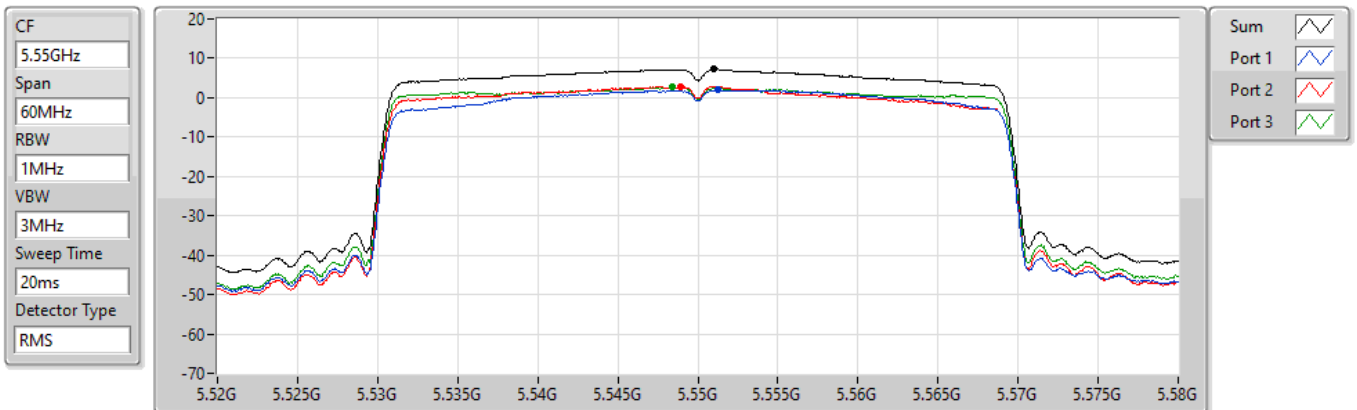

802.11ax HEW40-BF_Nss1,(MCS0)_3TX

PSD

5550MHz

14/09/2022

Sum	PD	Port 1	Port 2	Port 3
(dBm/RBW)	(dBm/RBW)	(dBm/RBW)	(dBm/RBW)	(dBm/RBW)
7.19	7.19	2.08	2.91	2.61