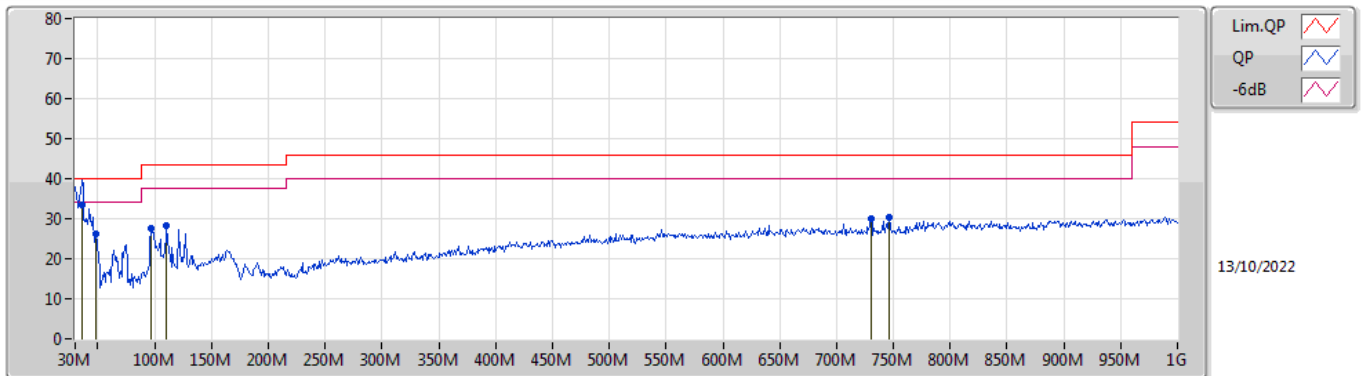

Mode 1

Type	Freq (Hz)	Level (dBuV/m)	Limit (dBuV/m)	Margin (dB)	Factor (dB/m)	Dist (m)	Condition	Azimuth (°)	Height (m)	Comment	Raw (dBuV/m)	AF (dB/m)	CL (dB)	PA (dB)
QP	35.82M	33.54	40.00	-6.46	-10.26	3	Horizontal	176	1.00	"Worst"	43.80	20.92	0.52	31.70
PK	48.43M	26.33	40.00	-13.67	-16.61	3	Horizontal	185	1.00	-	42.94	14.59	0.65	31.85
PK	96.93M	27.67	43.50	-15.83	-14.72	3	Horizontal	202	1.00	-	42.39	16.17	1.07	31.96
PK	110.51M	28.42	43.50	-15.08	-13.19	3	Horizontal	185	1.00	-	41.61	17.61	1.17	31.97
PK	730.34M	30.06	46.00	-15.94	-3.91	3	Horizontal	90	1.25	-	33.97	24.98	3.70	32.59
PK	746.83M	30.41	46.00	-15.59	-3.62	3	Horizontal	0	1.25	-	34.03	25.23	3.76	32.61