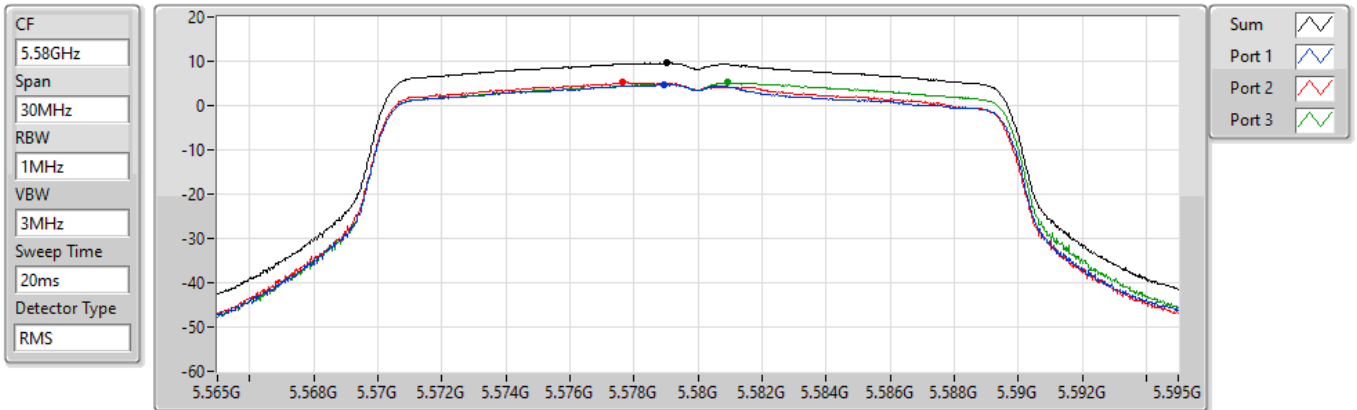

802.11ax HEW20-BF_Nss1,(MCS0)_3TX

PSD

5580MHz

14/09/2022

Sum	PD	Port 1	Port 2	Port 3
(dBm/RBW)	(dBm/RBW)	(dBm/RBW)	(dBm/RBW)	(dBm/RBW)
9.59	9.59	4.75	5.24	5.17