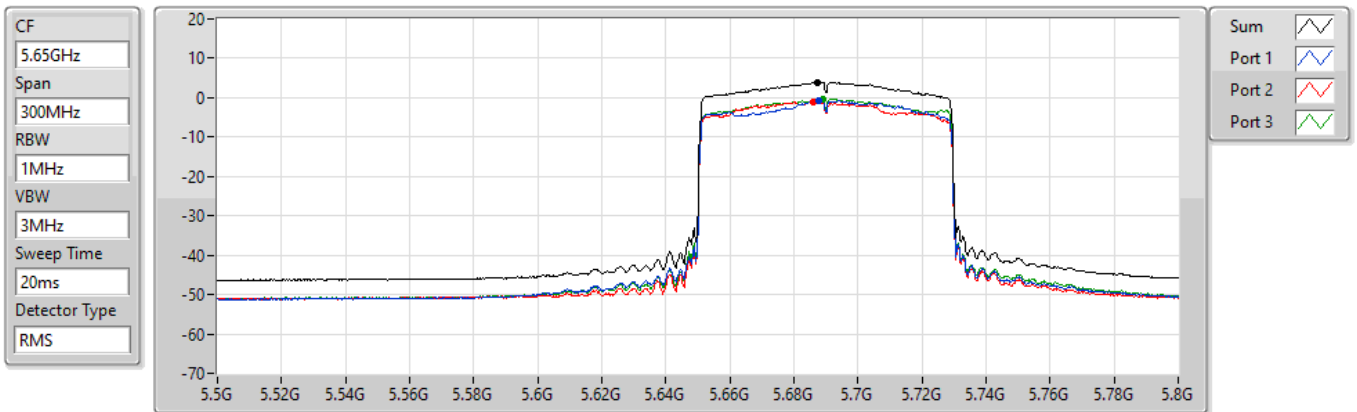

14/09/2022

Sum	PD	Port 1	Port 2	Port 3
(dBm/RBW)	(dBm/RBW)	(dBm/RBW)	(dBm/RBW)	(dBm/RBW)
3.98	3.98	-0.90	-1.16	-0.00

802.11ax HEW80-BF_Nss1,(MCS0)_3TX

PSD

5690MHz Straddle 5.47-5.725GHz

14/09/2022

Sum	PD	Port 1	Port 2	Port 3
(dBm/RBW)	(dBm/RBW)	(dBm/RBW)	(dBm/RBW)	(dBm/RBW)
3.98	3.98	-0.84	-1.03	-0.40