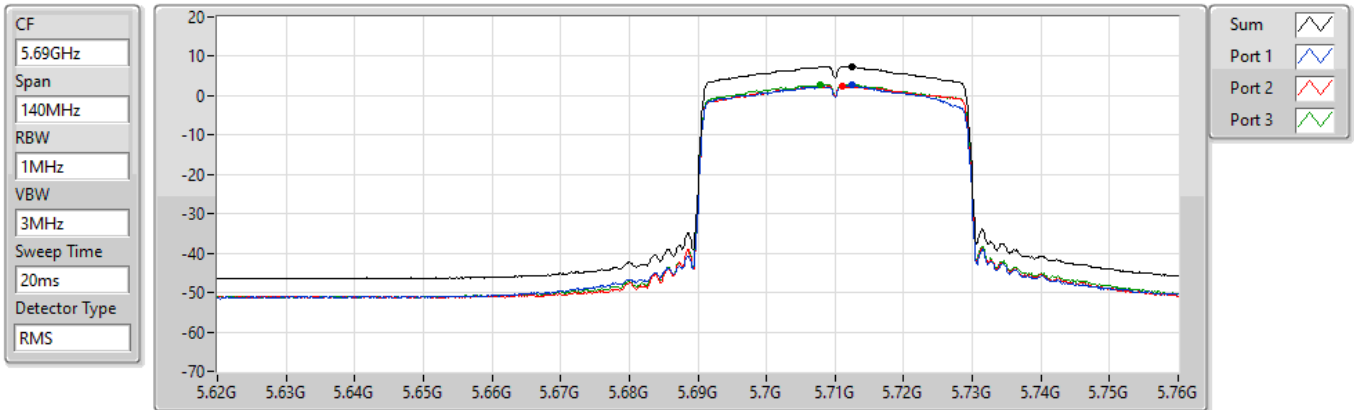

14/09/2022

Sum	PD	Port 1	Port 2	Port 3
(dBm/RBW)	(dBm/RBW)	(dBm/RBW)	(dBm/RBW)	(dBm/RBW)
7.56	7.56	2.95	2.70	3.09

802.11ax HEW40-BF_Nss1,(MCS0)_3TX

PSD

5710MHz Straddle 5.47-5.725GHz

14/09/2022

Sum	PD	Port 1	Port 2	Port 3
(dBm/RBW)	(dBm/RBW)	(dBm/RBW)	(dBm/RBW)	(dBm/RBW)
7.43	7.43	2.93	2.50	2.94