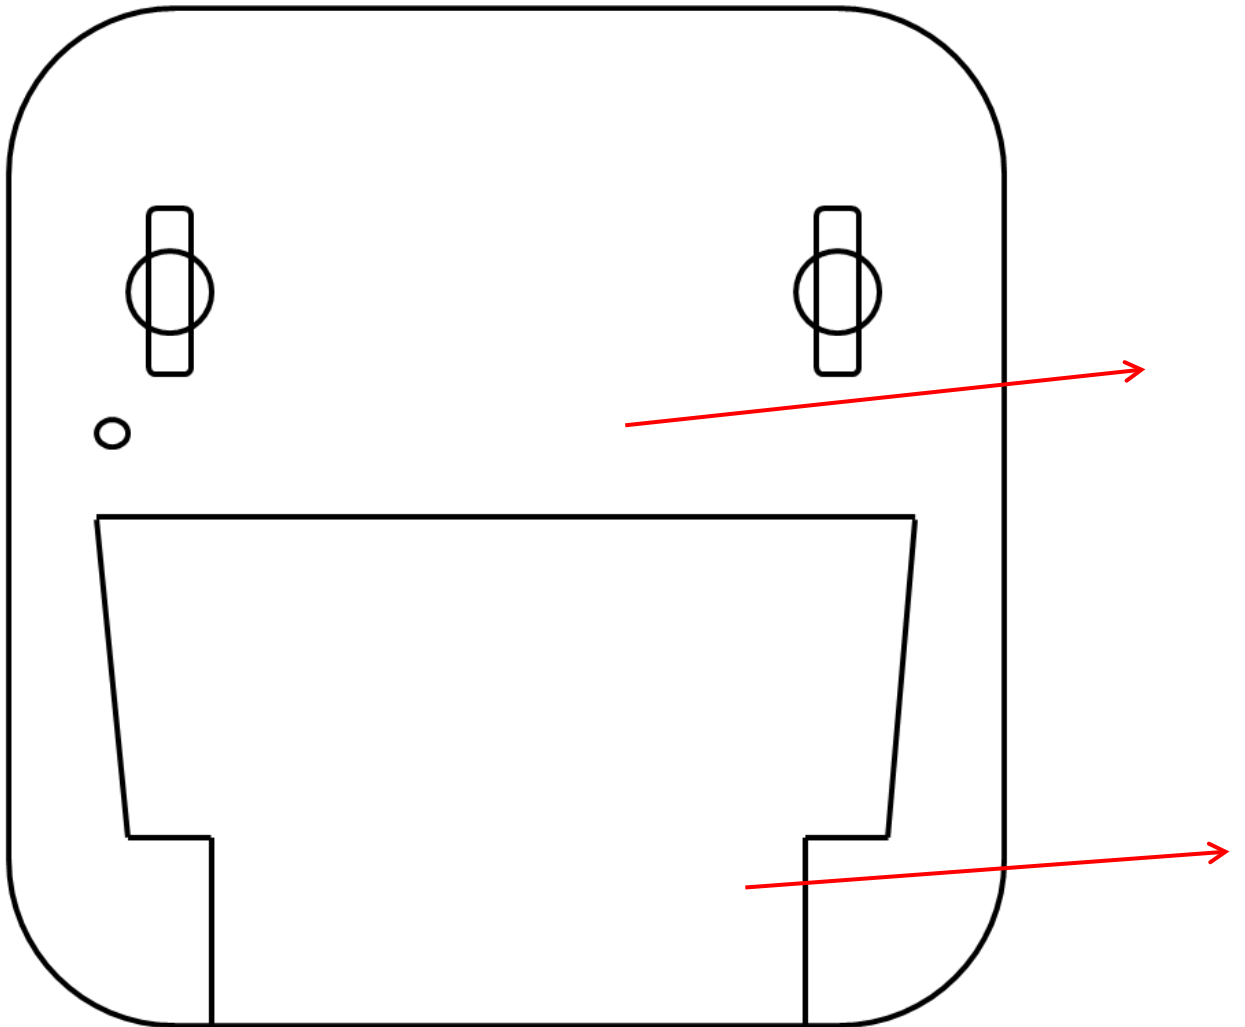

Label and location (bottom of the device)

**ASUS**      Model/型號: XD4S

**AX1800 Dual Band WiFi Router**  
**AX1800雙頻無線路由器**

H/W Ver.:A  
 PIN Code: XXXXXXXX  
 PN: 90IG07M0-MA1C0V  
 80PN: 80IG07MW-M00100  
 MAC: XXXXXXXXXXXXX