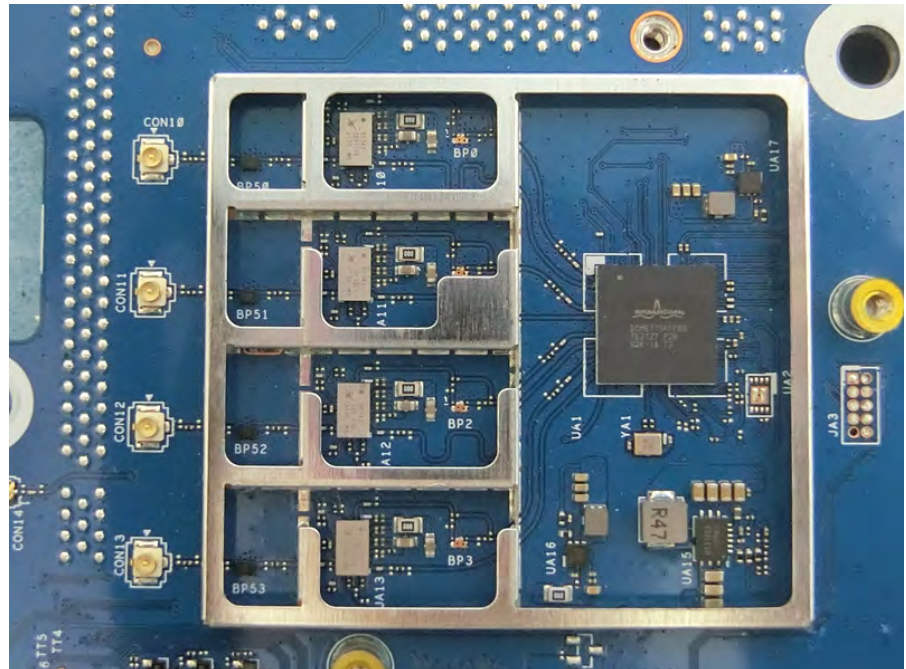

Brand Name: ASUS Model Name: GT-AXE16000

Transformer of 1Gbps LAN
(Main Source)

5G pre filter
(Second Source)

MLCC on the path of the CPU
(Location: C124, C126, C127, C128)
(Main Source)

DDR4
(Main Source)

5G pre filter
(Main Source)

DDR4
(Second Source)

Transformer of 1Gbps LAN
(Second Source)

MLCC on the path of the CPU
(Location: C124, C126, C127, C128)
(Second Source)