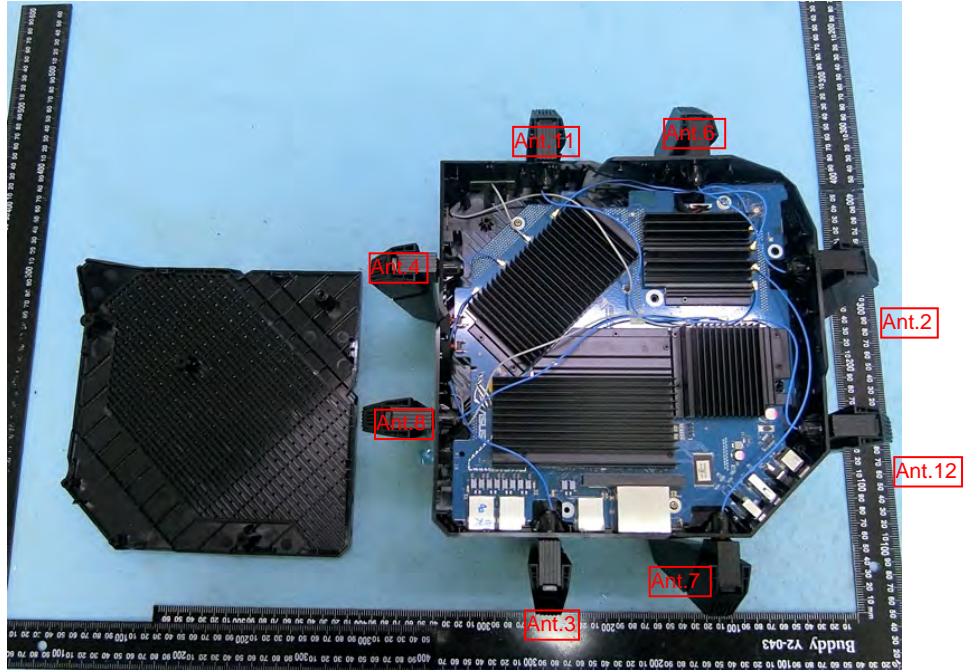

Brand Name: ASUS Model Name: GT-AXE16000

Transformer of 1Gbps LAN
(Main Source)

5G pre filter
(Second Source)

MLCC on the path of the CPU
(Location: C124, C126, C127, C128)
(Main Source)

DDR4
(Main Source)

5G pre filter
(Main Source)

DDR4
(Second Source)

Transformer of 1Gbps LAN
(Second Source)

MLCC on the path of the CPU
(Location: C124, C126, C127, C128)
(Second Source)