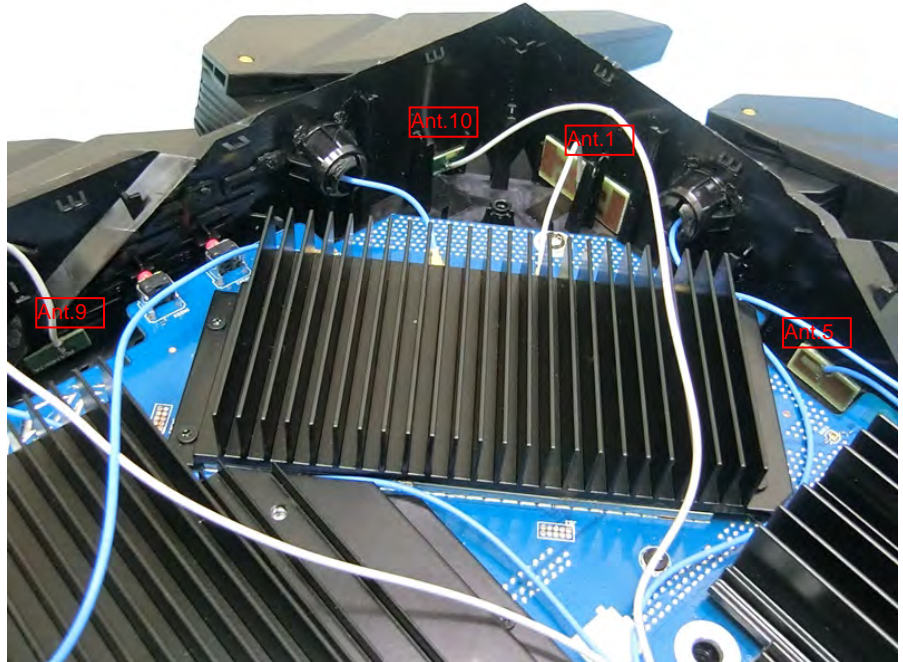

Brand Name: ASUS Model Name: GT-AXE16000

Transformer of 1Gbps LAN
(Main Source)

5G pre filter
(Second Source)

MLCC on the path of the CPU
(Location: C124, C126, C127, C128)
(Main Source)

DDR4
(Main Source)

5G pre filter
(Main Source)

DDR4
(Second Source)

Transformer of 1Gbps LAN
(Second Source)

MLCC on the path of the CPU
(Location: C124, C126, C127, C128)
(Second Source)