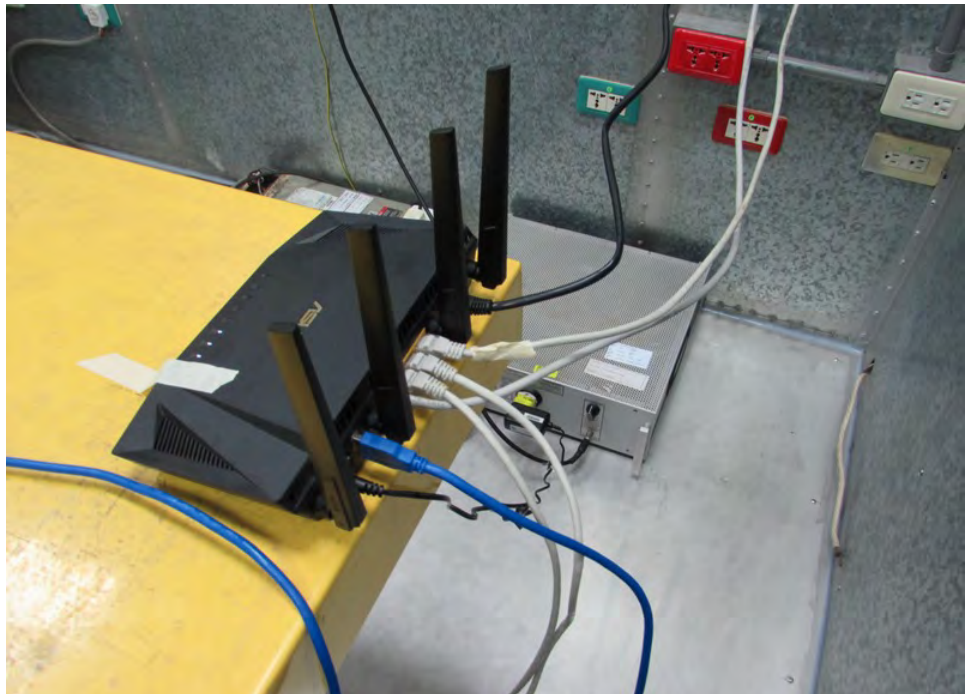

## 1. Photographs of Conducted Emissions Test Configuration

Test Mode: Mode 1

FRONT VIEW

REAR VIEW

## 2. Photographs of Radiated Emissions Test Configuration

Test Configuration: 30MHz~1GHz / Test Mode: Mode 1

FRONT VIEW

REAR VIEW

Test Configuration: Above 1GHz

FRONT VIEW

REAR VIEW

————THE END————