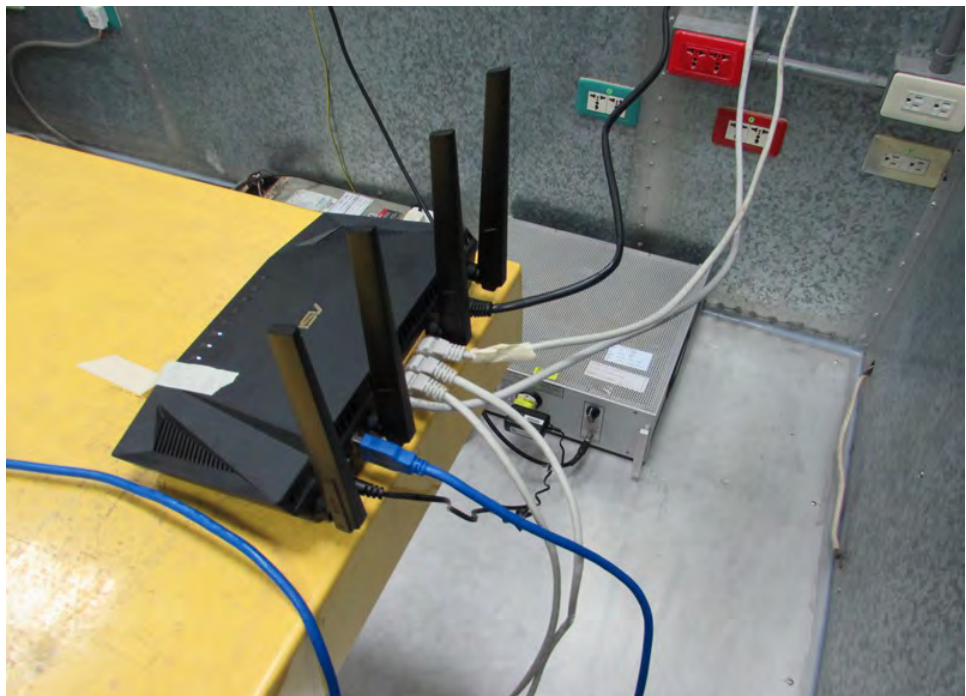

1. Photographs of Conducted Emissions Test Configuration

Test Mode: Mode 1

FRONT VIEW

REAR VIEW

2. Photographs of Radiated Emissions Test Configuration

Test Configuration: 30MHz~1GHz / Test Mode: Mode 1

FRONT VIEW

REAR VIEW

Test Configuration: Above 1GHz

FRONT VIEW

REAR VIEW

————THE END————