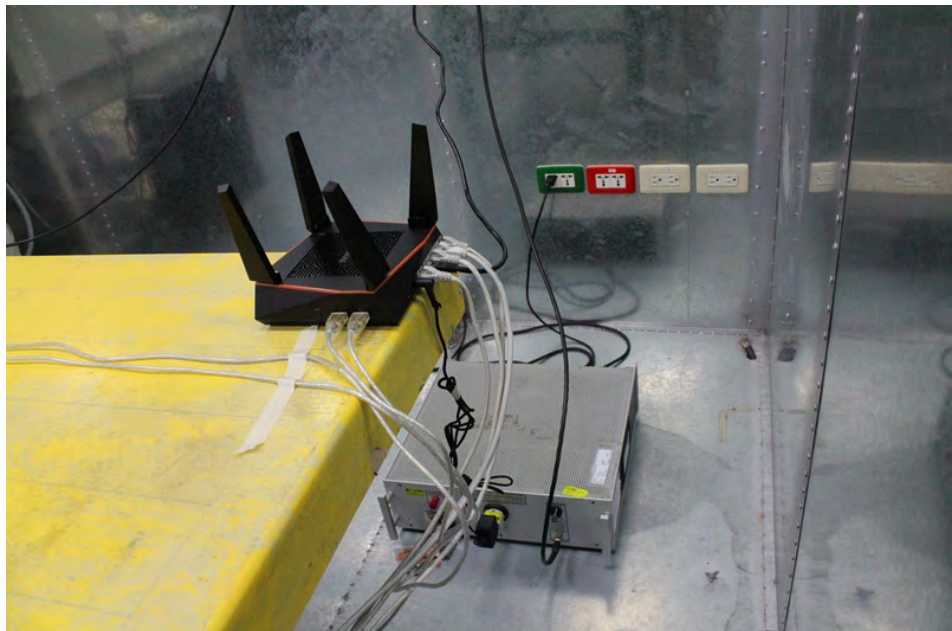

1. Photographs of Conducted Emissions Test Configuration

Test Mode: Mode 4

FRONT VIEW

REAR VIEW

2. Photographs of Radiated Emissions Test Configuration

Test Configuration: 30MHz~1GHz / Test Mode: Mode 2

FRONT VIEW

REAR VIEW

Test Configuration: Above 1GHz

FRONT VIEW

REAR VIEW

————THE END————