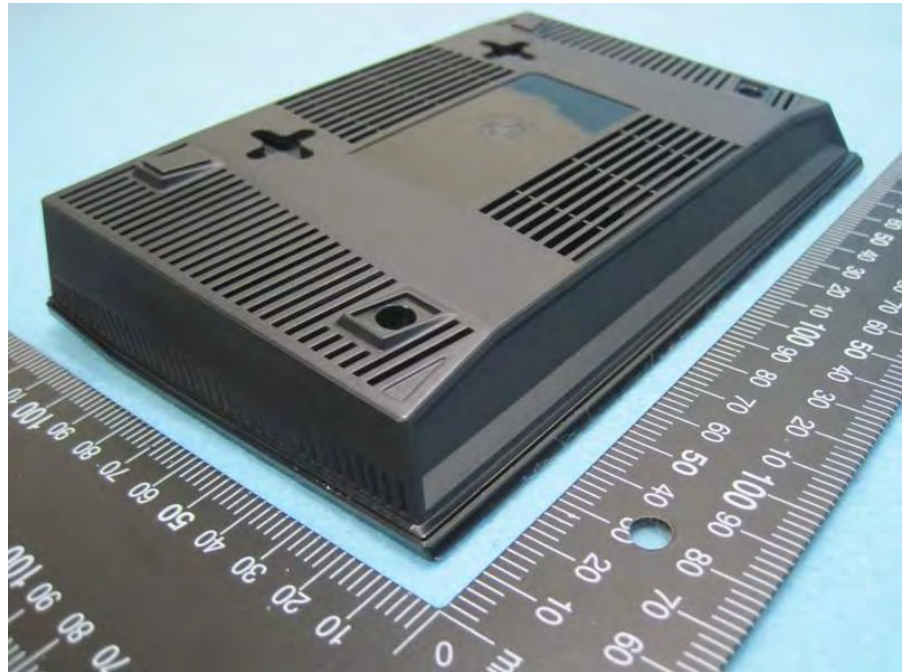

## APPENDIX A. Photographs of EUT

**Antenna**

**Adapter**

**Model No.:**

**MU18-R120150-A1**

RJ-45 cable