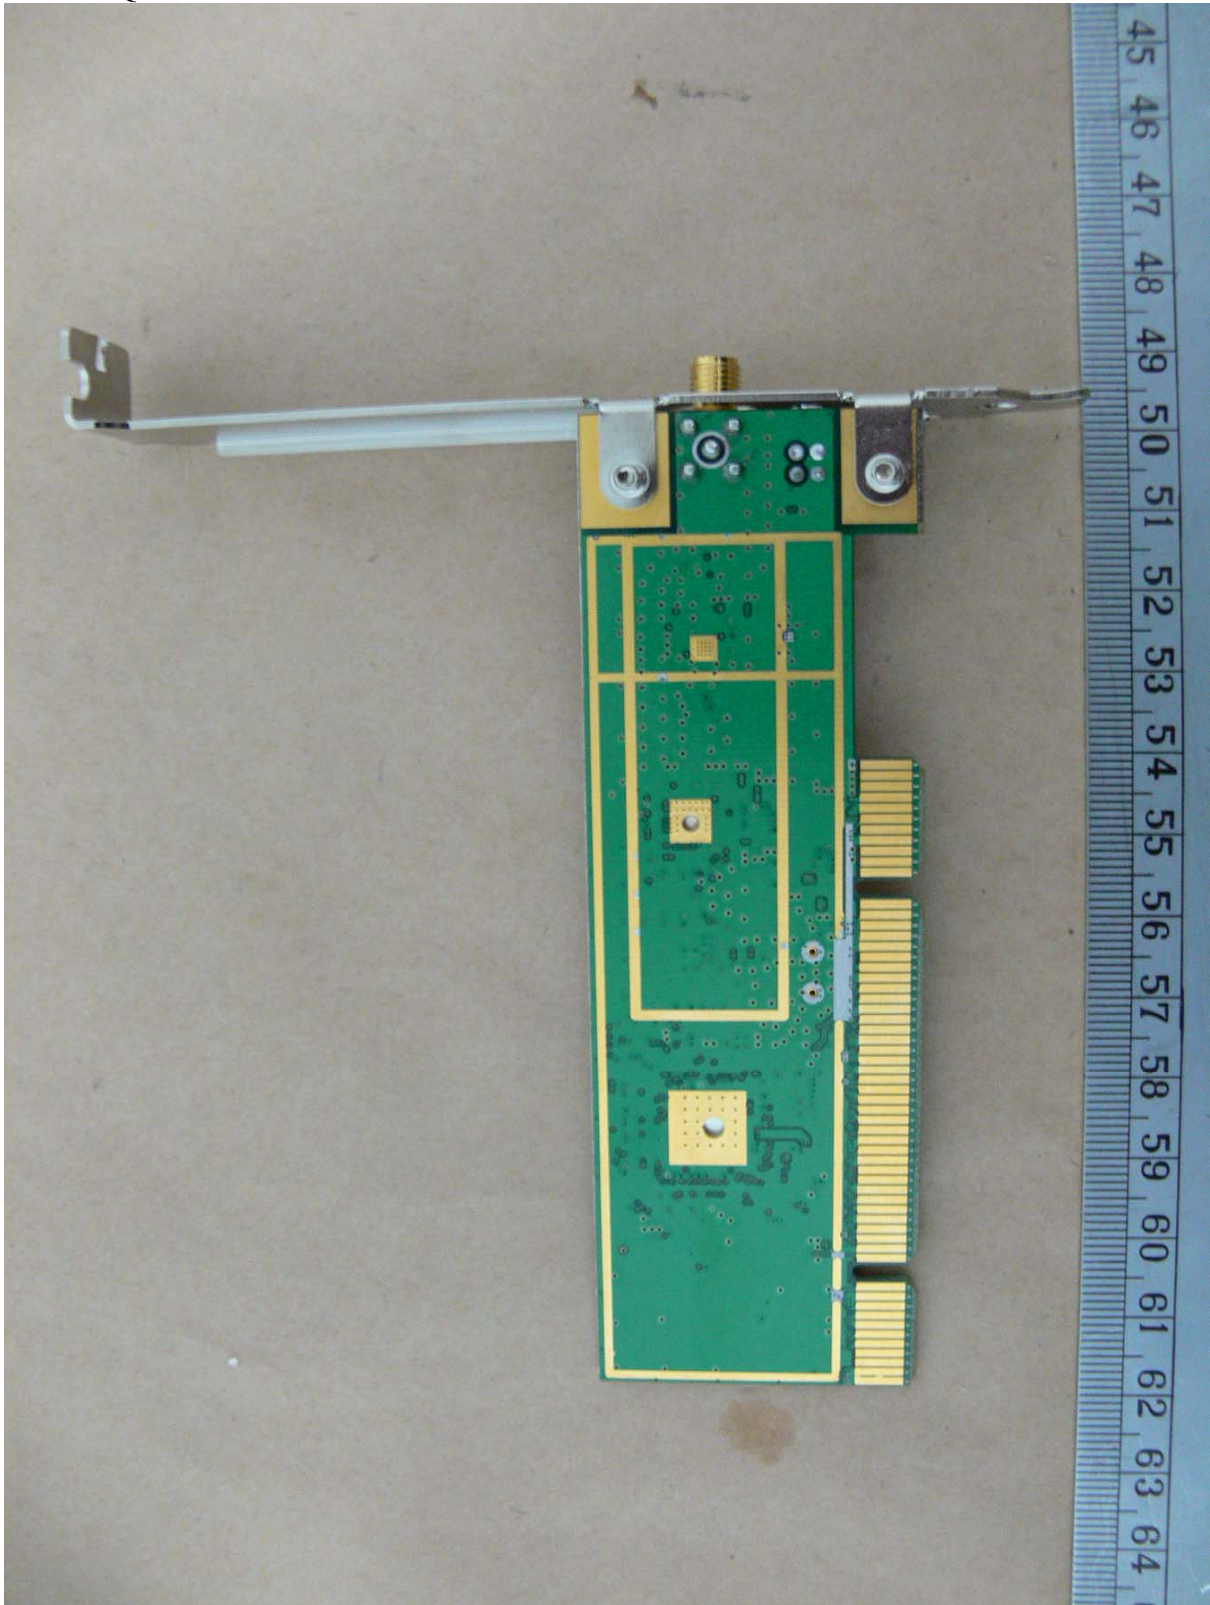

Worldwide Testing Services(Taiwan) Co., Ltd.

Registration number: W6D20806-9177-C-1
FCC ID: MSQ-PCIG31

Worldwide Testing Services(Taiwan) Co., Ltd.

Registration number: W6D20806-9177-C-1
FCC ID: MSQ-PCIG31