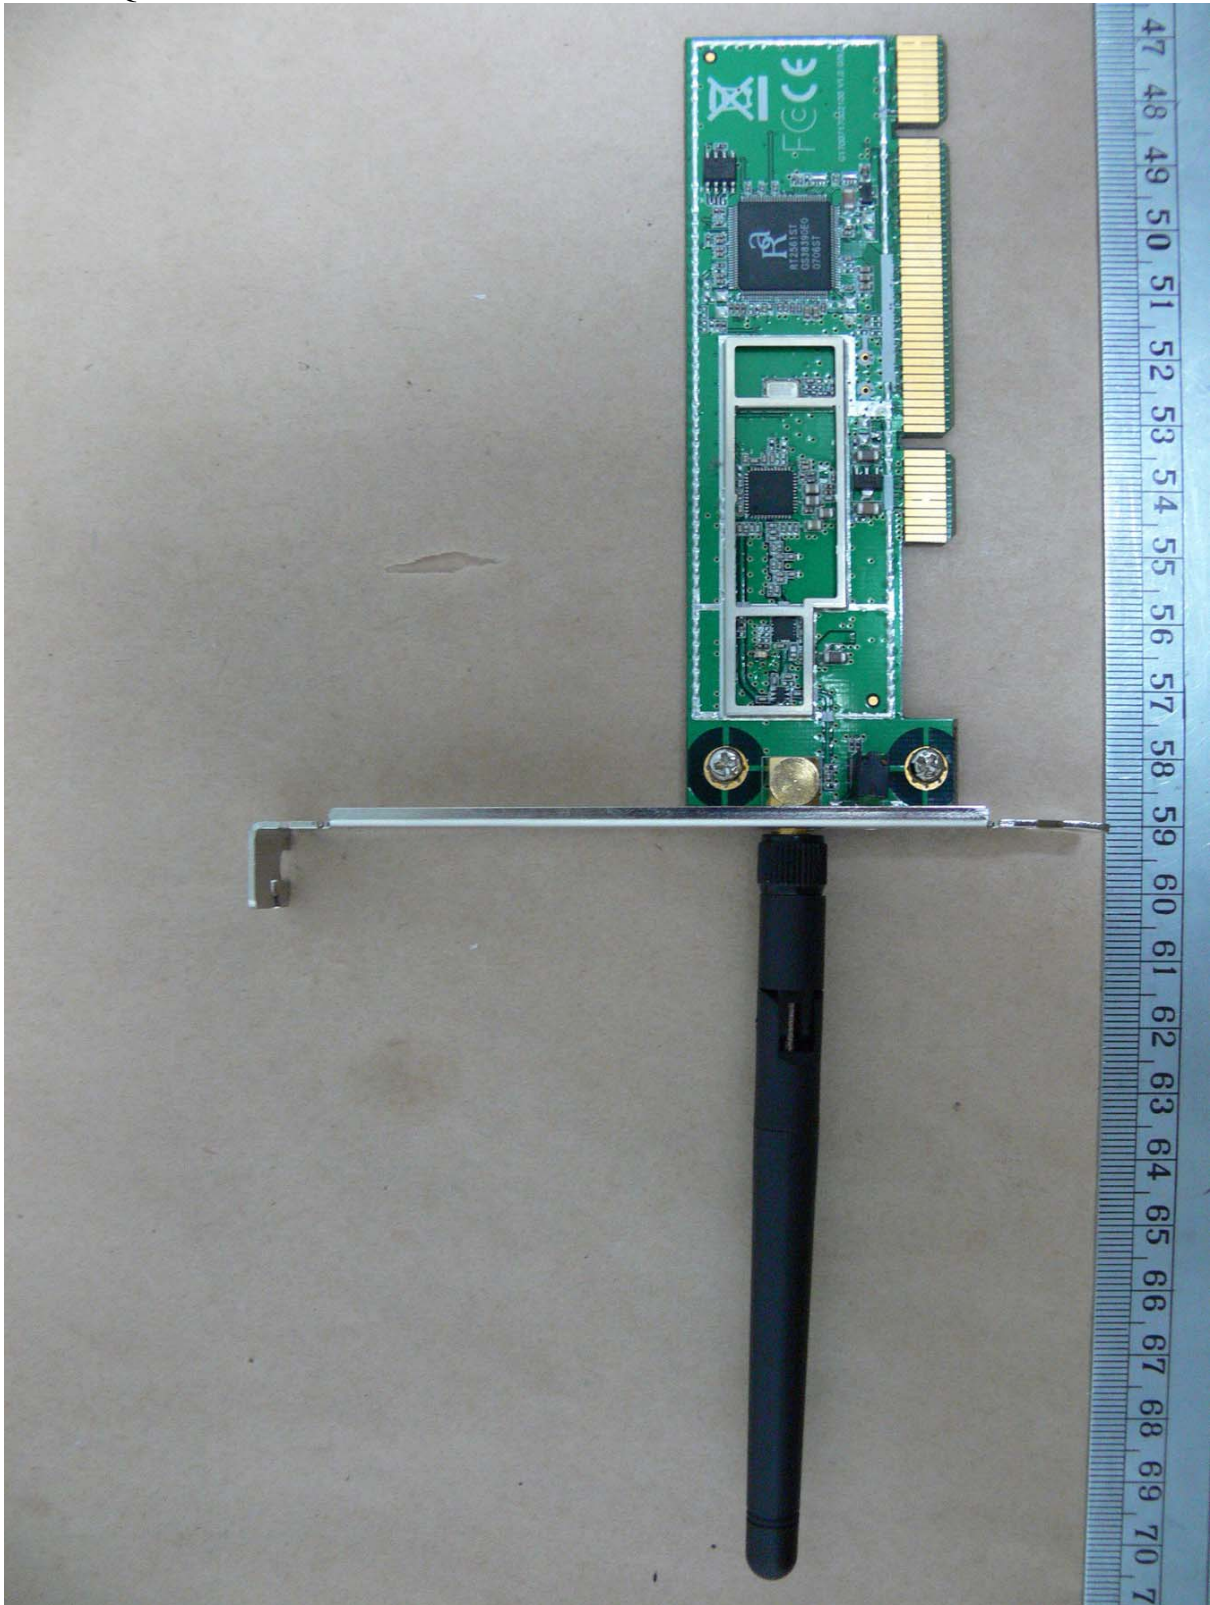

Worldwide Testing Services(Taiwan) Co., Ltd.

Registration number: W6D20806-9177-C-1
FCC ID: MSQ-PCIG31

Worldwide Testing Services(Taiwan) Co., Ltd.

Registration number: W6D20806-9177-C-1
FCC ID: MSQ-PCIG31