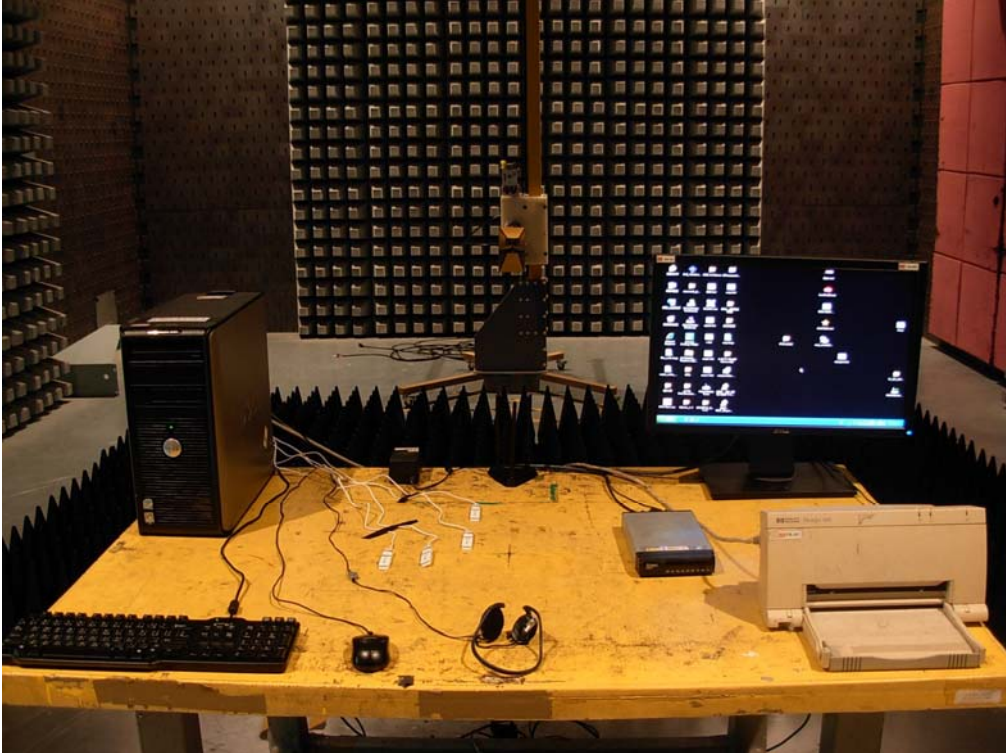

### ➤ Test Setup Photograph

#### <Radiated Emission>

Test Mode : Mode 1: Transmit (CDD mode)

Description : Front View of Radiated Emission Test Setup (Horn)

Test Mode : Mode 1: Transmit (CDD mode)

Description : Back View of Radiated Emission Test Setup (Horn)