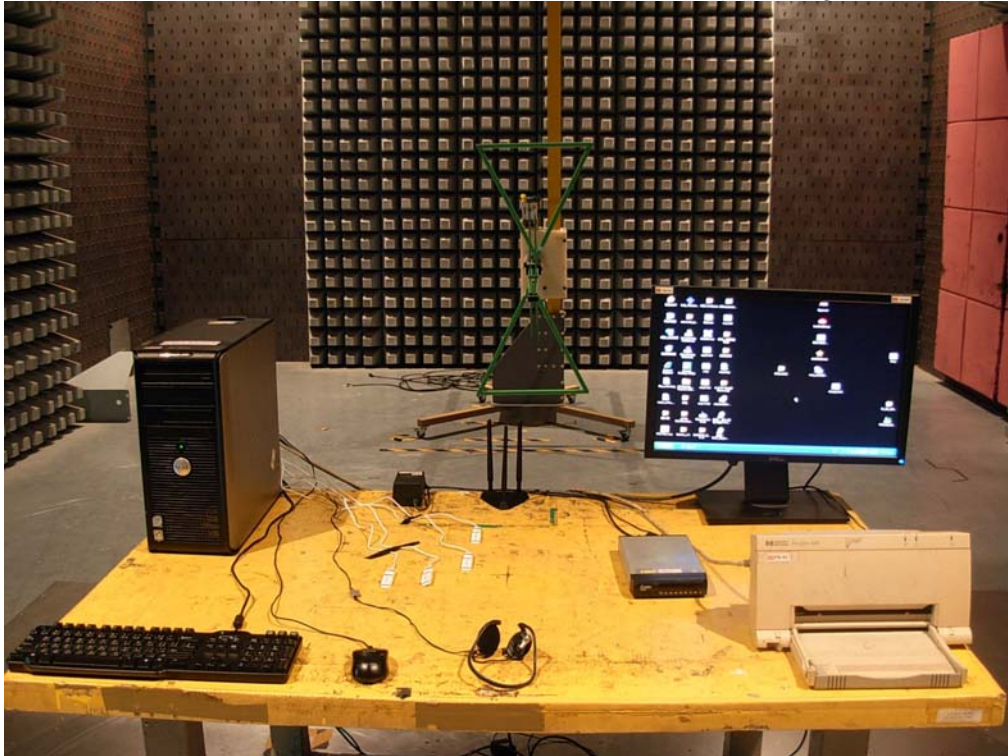

**2.8. Test Photo**

Test Mode : Mode 1: Transmit (CDD mode)

Description : Front View of Conducted Emission Test Setup

Test Mode : Mode 1: Transmit (CDD mode)

Description : Back View of Conducted Emission Test Setup

4.8. Test Photo

Test Mode : Mode 1: Transmit (CDD mode)

Description : Front View of Radiated Emission Test Setup (Bi-Log)

Test Mode : Mode 1: Transmit (CDD mode)

Description : Back View of Radiated Emission Test Setup (Bi-Log)

Test Mode : Mode 1: Transmit (CDD mode)

Description : Front View of Radiated Emission Test Setup (Horn)

Test Mode : Mode 1: Transmit (CDD mode)

Description : Back View of Radiated Emission Test Setup (Horn)