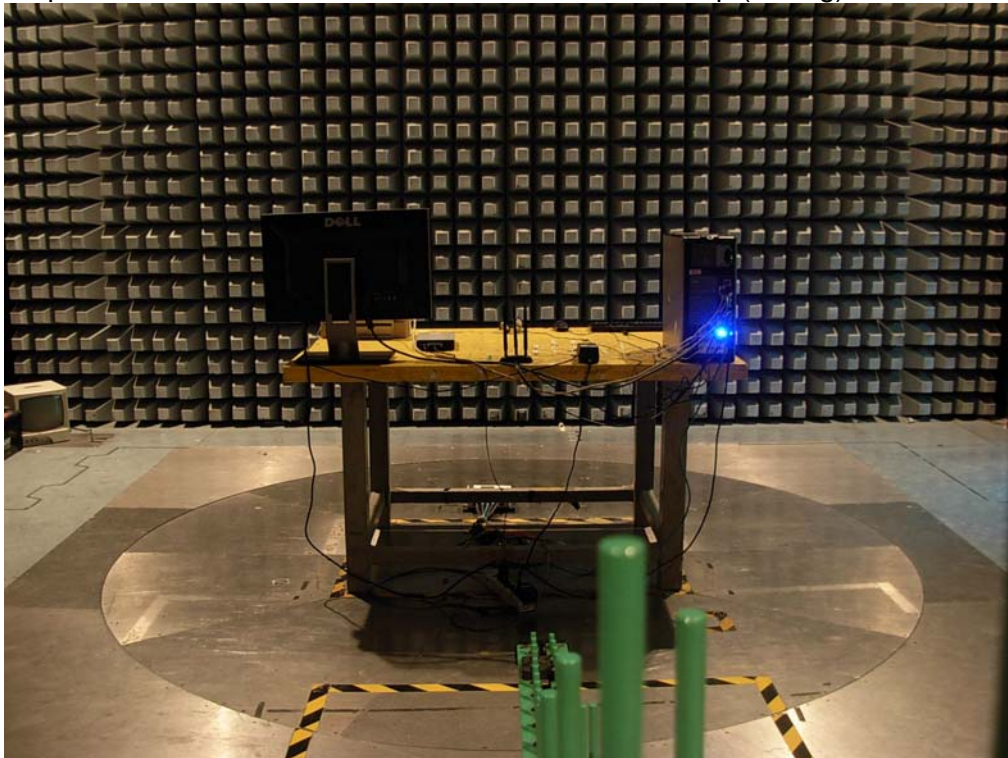

**2.8. Test Photo**

Test Mode : Mode 1: Transmit (CDD mode)

Description : Front View of Conducted Emission Test Setup

Test Mode : Mode 1: Transmit (CDD mode)

Description : Back View of Conducted Emission Test Setup

4.8. Test Photo

Test Mode : Mode 1: Transmit (CDD mode)

Description : Front View of Radiated Emission Test Setup (Bi-Log)

Test Mode : Mode 1: Transmit (CDD mode)

Description : Back View of Radiated Emission Test Setup (Bi-Log)

Test Mode : Mode 1: Transmit (CDD mode)

Description : Front View of Radiated Emission Test Setup (Horn)

Test Mode : Mode 1: Transmit (CDD mode)

Description : Back View of Radiated Emission Test Setup (Horn)