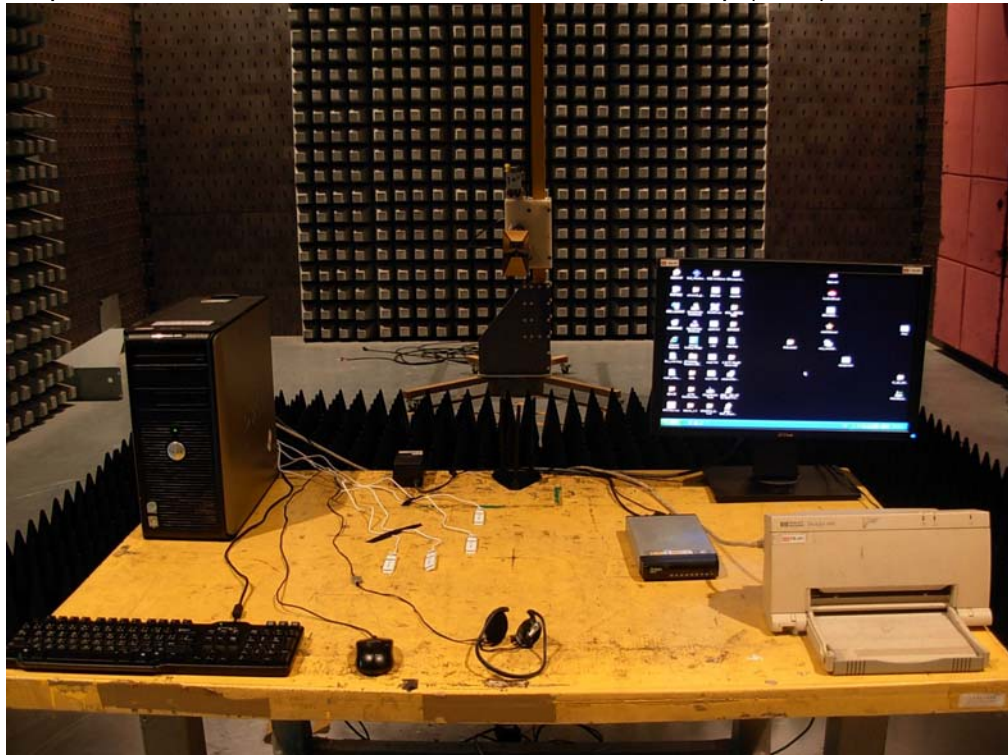

**2.8. Test Photo**

Test Mode : Mode 1: Transmit (CDD mode)

Description : Front View of Conducted Emission Test Setup

Test Mode : Mode 1: Transmit (CDD mode)

Description : Back View of Conducted Emission Test Setup

4.8. Test Photo

Test Mode : Mode 1: Transmit (CDD mode)

Description : Front View of Radiated Emission Test Setup (Bi-Log)

Test Mode : Mode 1: Transmit (CDD mode)

Description : Back View of Radiated Emission Test Setup (Bi-Log)

Test Mode : Mode 1: Transmit (CDD mode)

Description : Front View of Radiated Emission Test Setup (Horn)

Test Mode : Mode 1: Transmit (CDD mode)

Description : Back View of Radiated Emission Test Setup (Horn)