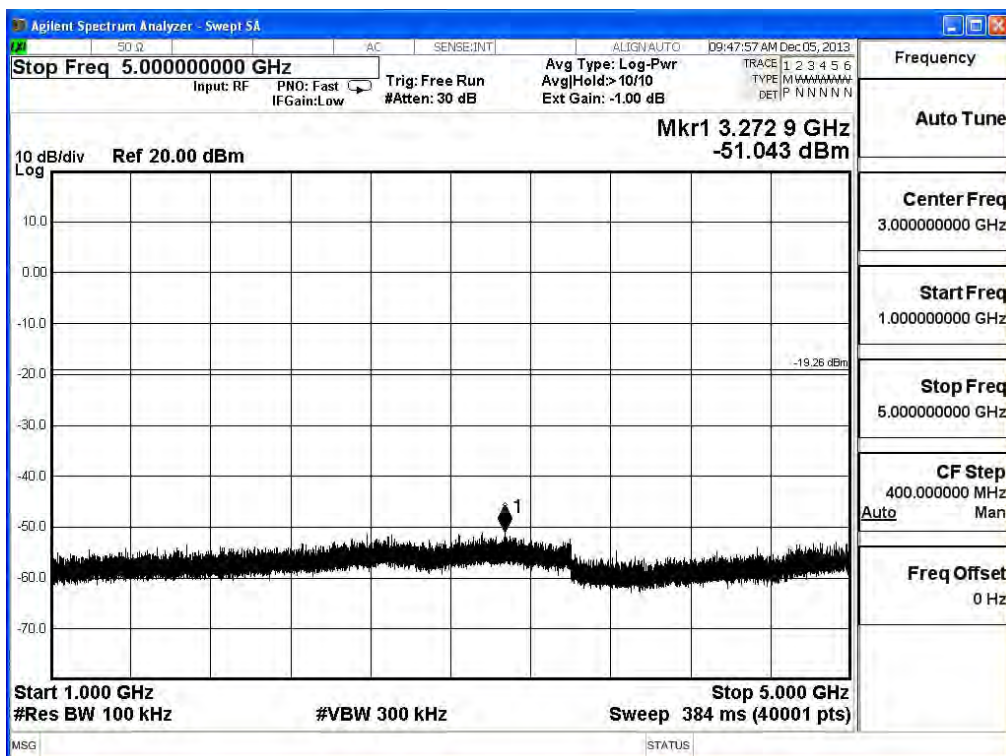

5745MHz (1GHz-5GHz)- 80211a -ANT0