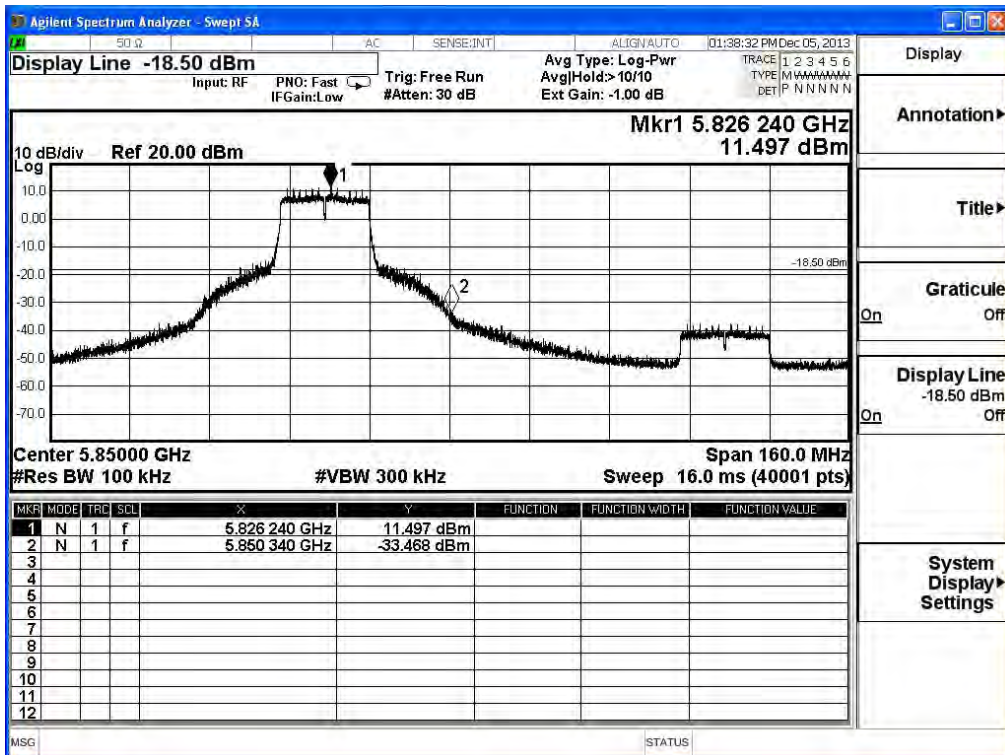

Product	PCE-AC56 Dual-Band Wireless PCI-E Adapter		
Test Item	RF antenna conducted test		
Test Mode	Mode 1: Transmit (CDD mode)		
Date of Test	2013/12/14	Test Site	SR7

IEEE 802.11n (20MHz), (ANT 0) Antenna Gain: 4dBi ,Duty Cycle: 1

Product	PCE-AC56 Dual-Band Wireless PCI-E Adapter		
Test Item	RF antenna conducted test		
Test Mode	Mode 1: Transmit (CDD mode)		
Date of Test	2013/12/14	Test Site	SR7

IEEE 802.11n (20MHz), (ANT 1) Antenna Gain: 4dBi ,Duty Cycle: 1