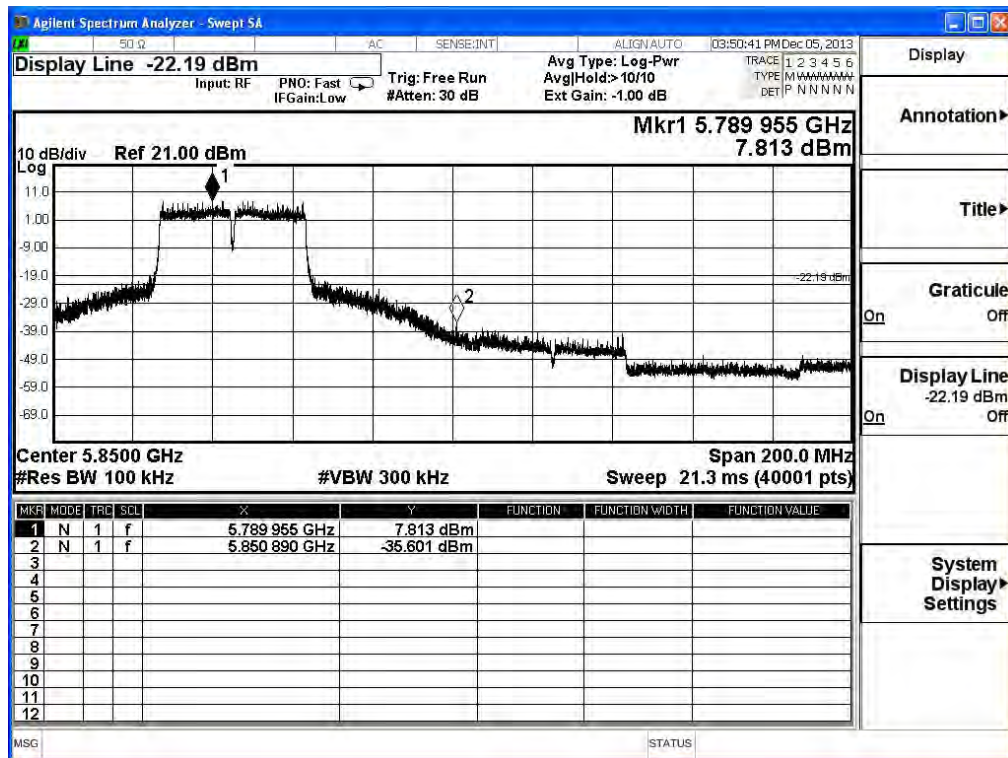

Channel 159 (5795MHz)