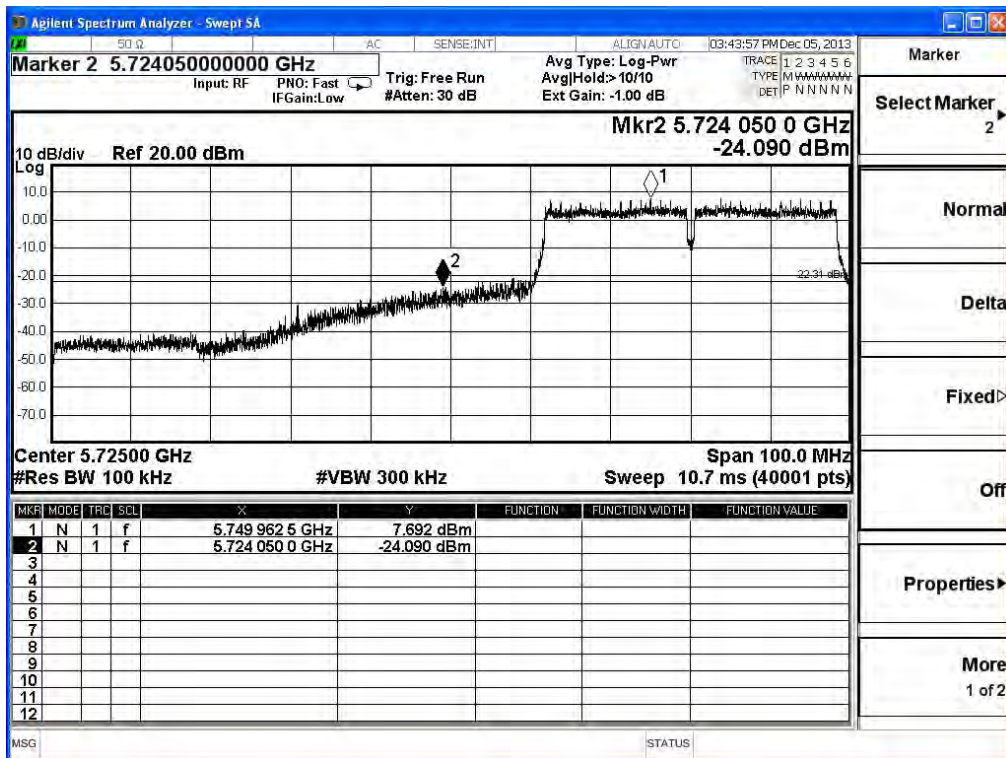

Product	PCE-AC56 Dual-Band Wireless PCI-E Adapter		
Test Item	RF antenna conducted test		
Test Mode	Mode 1: Transmit (CDD mode)		
Date of Test	2013/12/14	Test Site	SR7

IEEE 802.11n (40MHz), (ANT 1) Antenna Gain: 4dBi ,Duty Cycle: 1

Channel No.	Frequency (MHz)	Measure Level (dBc)	Limit (dBc)	Result
151	5755	31.78	≥ 30	Pass
159	5795	43.41	≥ 30	Pass

Channel 151 (5755MHz)