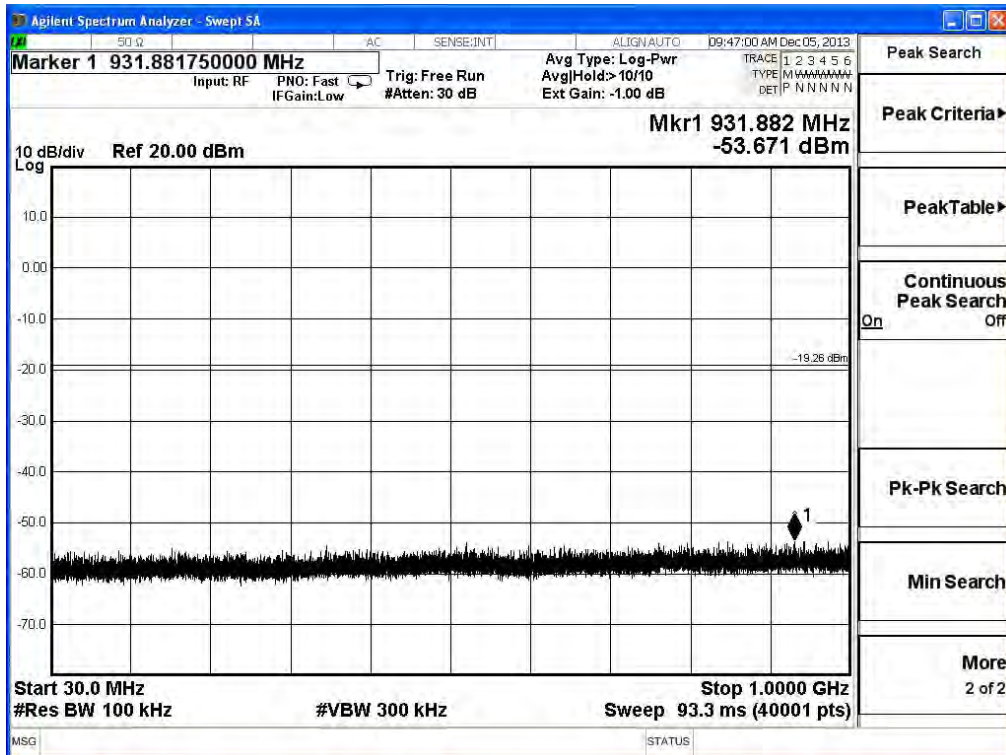

Product	PCE-AC56 Dual-Band Wireless PCI-E Adapter		
Test Item	RF antenna conducted test		
Test Mode	Mode 1: Transmit (CDD mode)		
Date of Test	2013/12/14	Test Site	SR7

5745MHz (30MHz-1GHz)- 80211a -ANT0