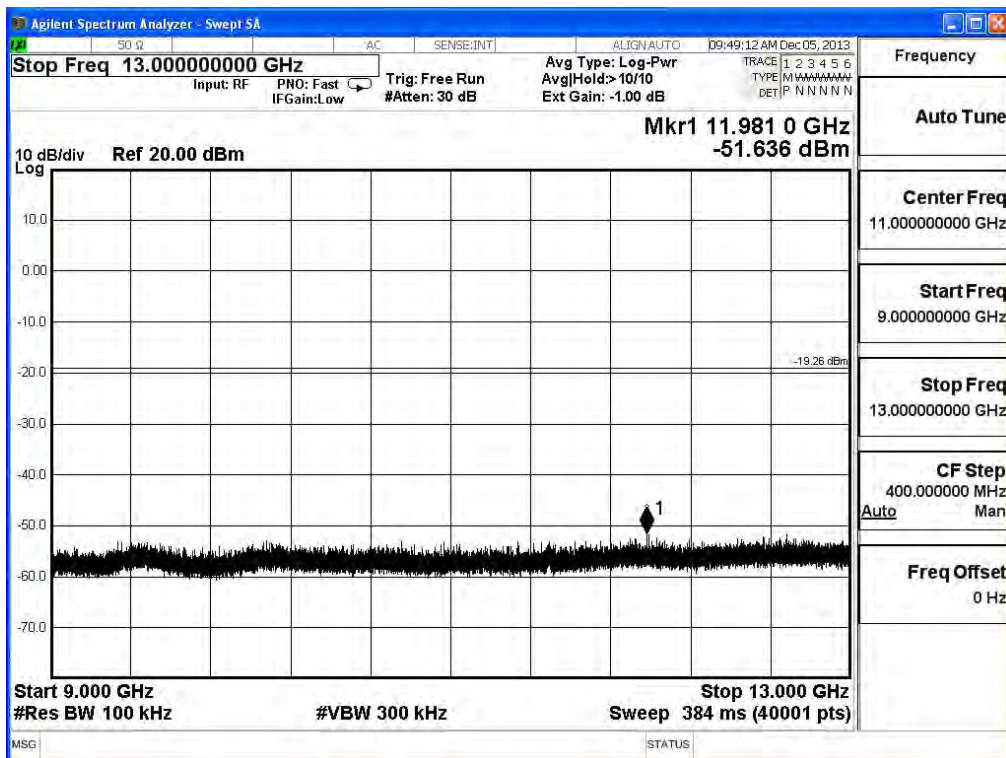

5745MHz (9GHz-13GHz)- 80211a -ANT0