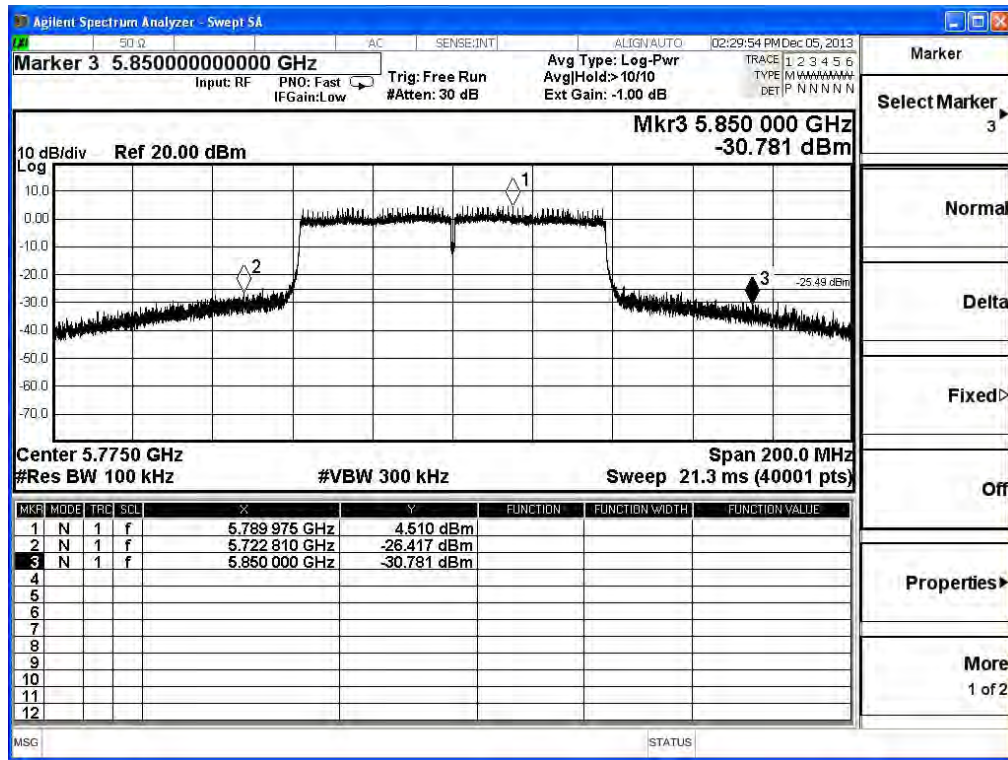

Product	PCE-AC56 Dual-Band Wireless PCI-E Adapter		
Test Item	RF antenna conducted test		
Test Mode	Mode 1: Transmit (CDD mode)		
Date of Test	2013/12/14	Test Site	SR7

IEEE 802.11ac (80MHz), (ANT 1) Antenna Gain: 4dBi ,Duty Cycle: 1				
Channel No.	Frequency (MHz)	Measure Level (dBc)	Limit (dBc)	Result
155	5775	30.93	≥ 30	Pass

Channel 155 (5775MHz)