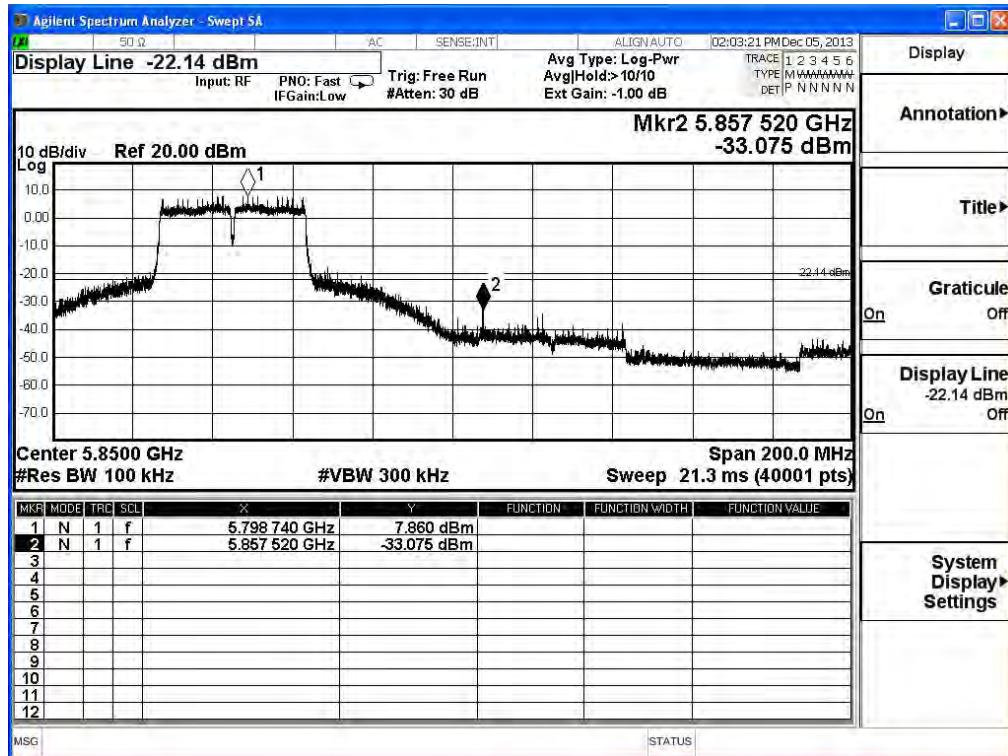

Channel 159 (5795MHz)

Product	PCE-AC56 Dual-Band Wireless PCI-E Adapter		
Test Item	RF antenna conducted test		
Test Mode	Mode 1: Transmit (CDD mode)		
Date of Test	2013/12/14	Test Site	SR7

IEEE 802.11n (40MHz), (ANT 1) Antenna Gain: 4dBi ,Duty Cycle: 1

Channel No.	Frequency (MHz)	Measure Level (dBc)	Limit (dBc)	Result
151	5755	31.78	≥ 30	Pass
159	5795	43.41	≥ 30	Pass

Channel 151 (5755MHz)