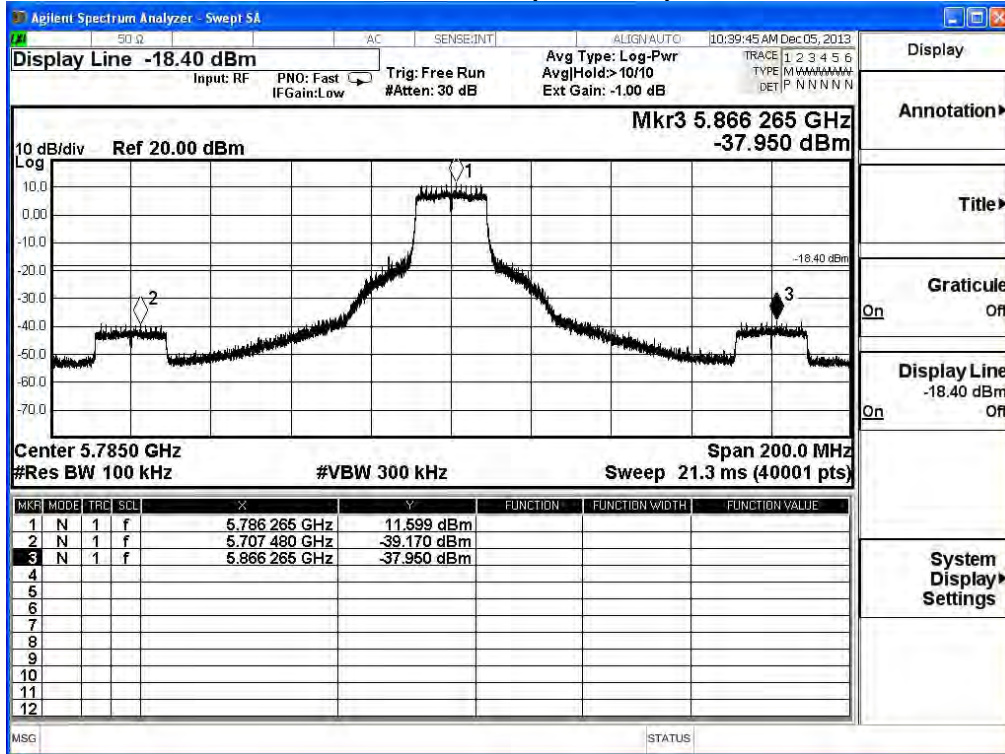

Channel 157 (5785MHz)