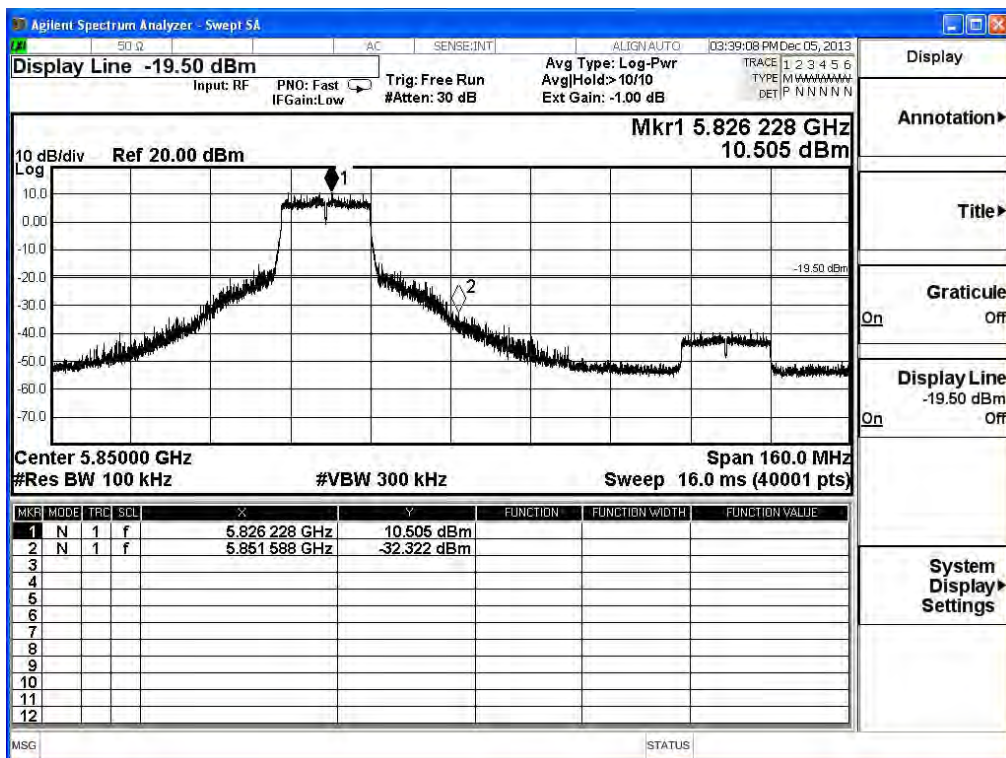

Product	PCE-AC56 Dual-Band Wireless PCI-E Adapter		
Test Item	RF antenna conducted test		
Test Mode	Mode 1: Transmit (CDD mode)		
Date of Test	2013/12/14	Test Site	SR7

IEEE 802.11n (20MHz), (ANT 1) Antenna Gain: 4dBi ,Duty Cycle: 1

Product	PCE-AC56 Dual-Band Wireless PCI-E Adapter		
Test Item	RF antenna conducted test		
Test Mode	Mode 1: Transmit (CDD mode)		
Date of Test	2013/12/14	Test Site	SR7

IEEE 802.11n (40MHz), (ANT 0) Antenna Gain: 4dBi ,Duty Cycle: 1