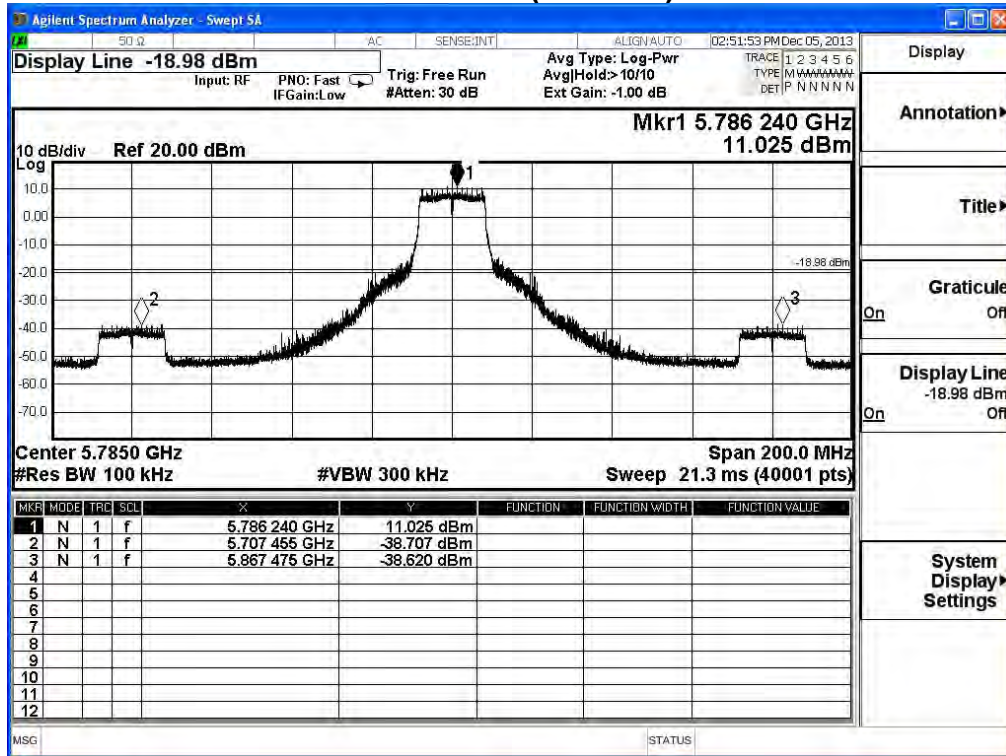

Channel 157 (5785MHz)