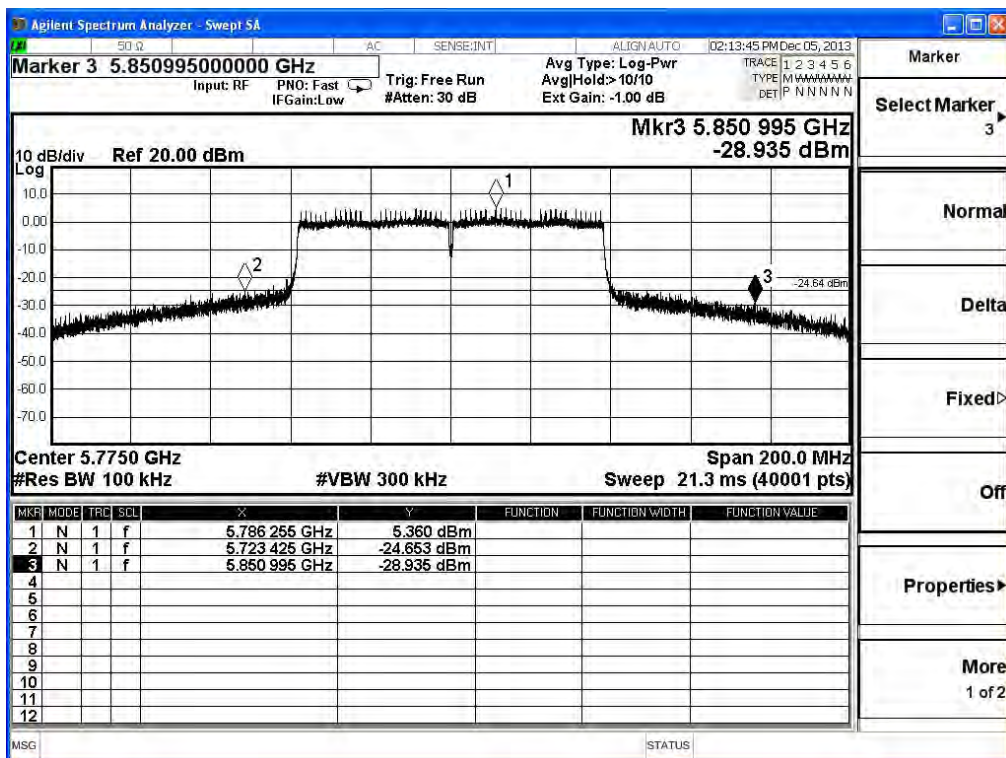

Product	PCE-AC56 Dual-Band Wireless PCI-E Adapter		
Test Item	RF antenna conducted test		
Test Mode	Mode 1: Transmit (CDD mode)		
Date of Test	2013/12/14	Test Site	SR7

IEEE 802.11ac (80MHz), (ANT 0) Antenna Gain: 4dBi ,Duty Cycle: 1				
Channel No.	Frequency (MHz)	Measure Level (dBc)	Limit (dBc)	Result
155	5775	30.01	≥ 30	Pass

Channel 155 (5775MHz)