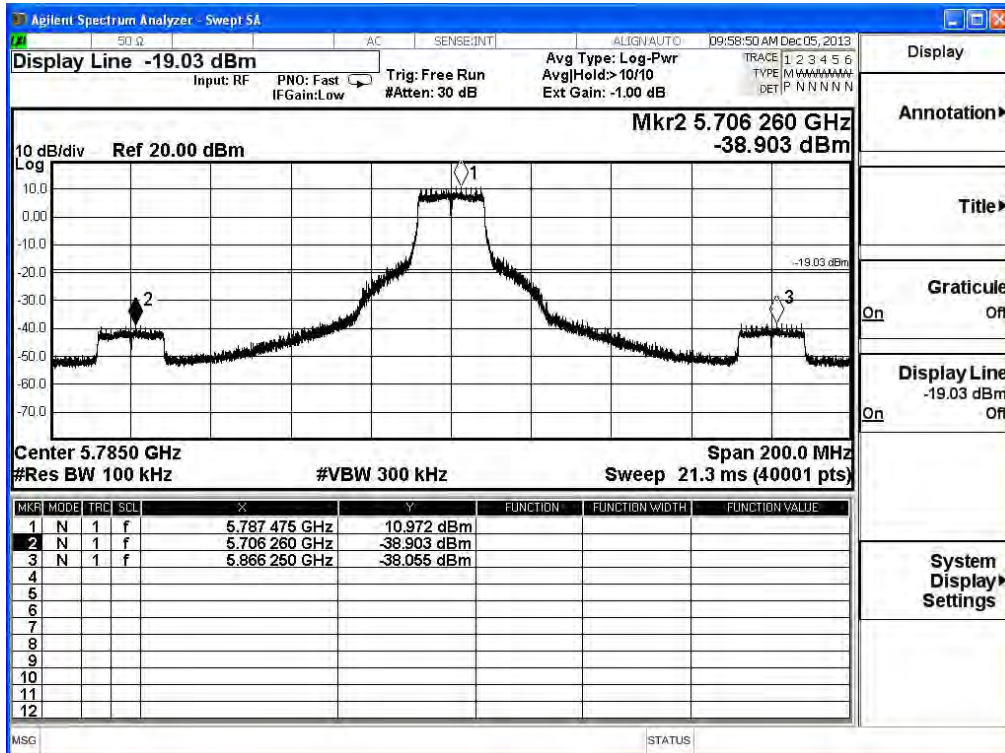

Channel 157 (5785MHz)