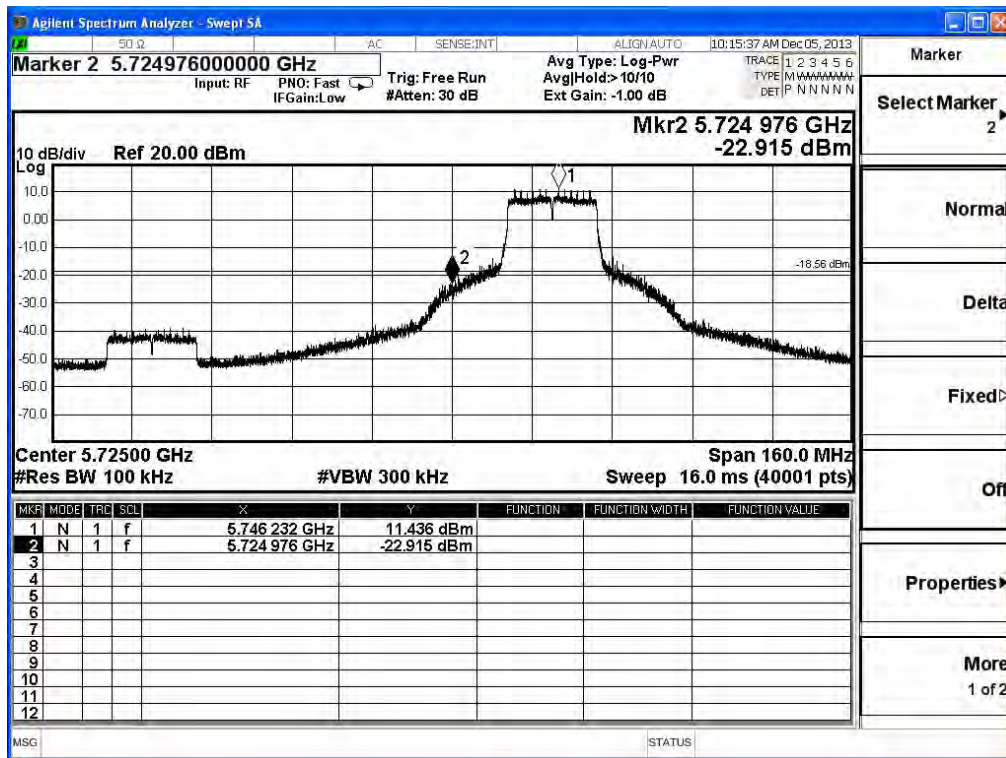

Product	PCE-AC56 Dual-Band Wireless PCI-E Adapter		
Test Item	RF antenna conducted test		
Test Mode	Mode 1: Transmit (CDD mode)		
Date of Test	2013/12/14	Test Site	SR7

IEEE 802.11n (20MHz), (ANT 0) Antenna Gain: 4dBi ,Duty Cycle: 1

Channel No.	Frequency (MHz)	Measure Level (dBc)	Limit (dBc)	Result
149	5745	34.351	≥ 30	Pass
157	5785	49.550	≥ 30	Pass
165	5825	44.970	≥ 30	Pass

Channel 149 (5745MHz)