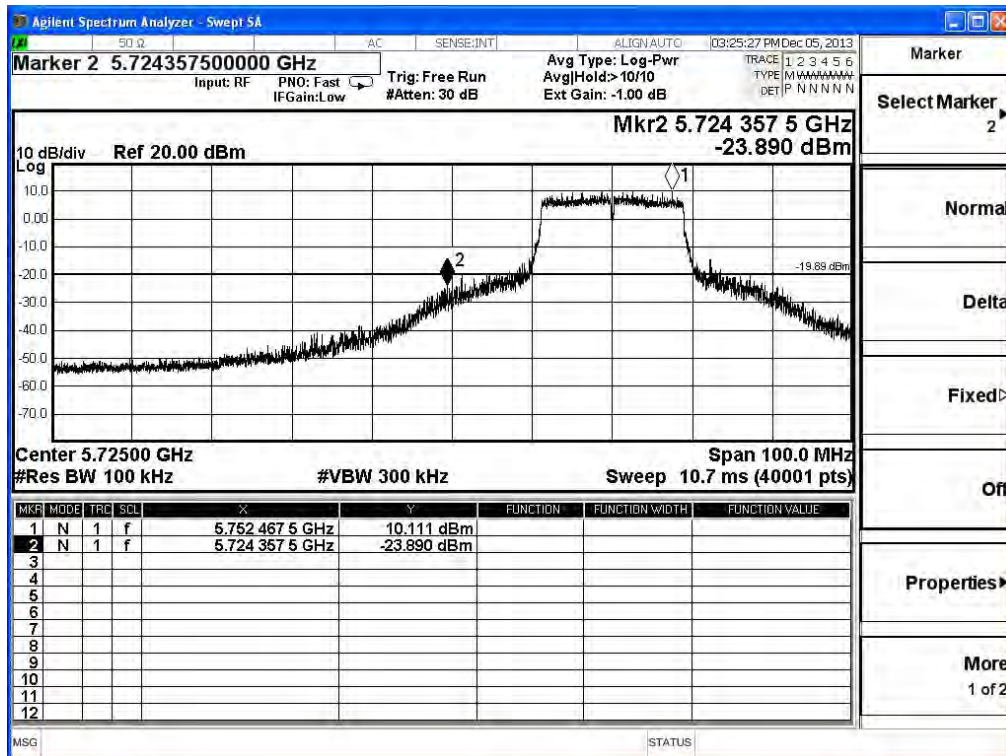

Product	PCE-AC56 Dual-Band Wireless PCI-E Adapter		
Test Item	RF antenna conducted test		
Test Mode	Mode 1: Transmit (CDD mode)		
Date of Test	2013/12/14	Test Site	SR7

IEEE 802.11n (20MHz), (ANT 1) Antenna Gain: 4dBi ,Duty Cycle: 1

Channel No.	Frequency (MHz)	Measure Level (dBc)	Limit (dBc)	Result
149	5745	34.00	≥ 30	Pass
157	5785	49.32	≥ 30	Pass
165	5825	42.83	≥ 30	Pass

Channel 149 (5745MHz)