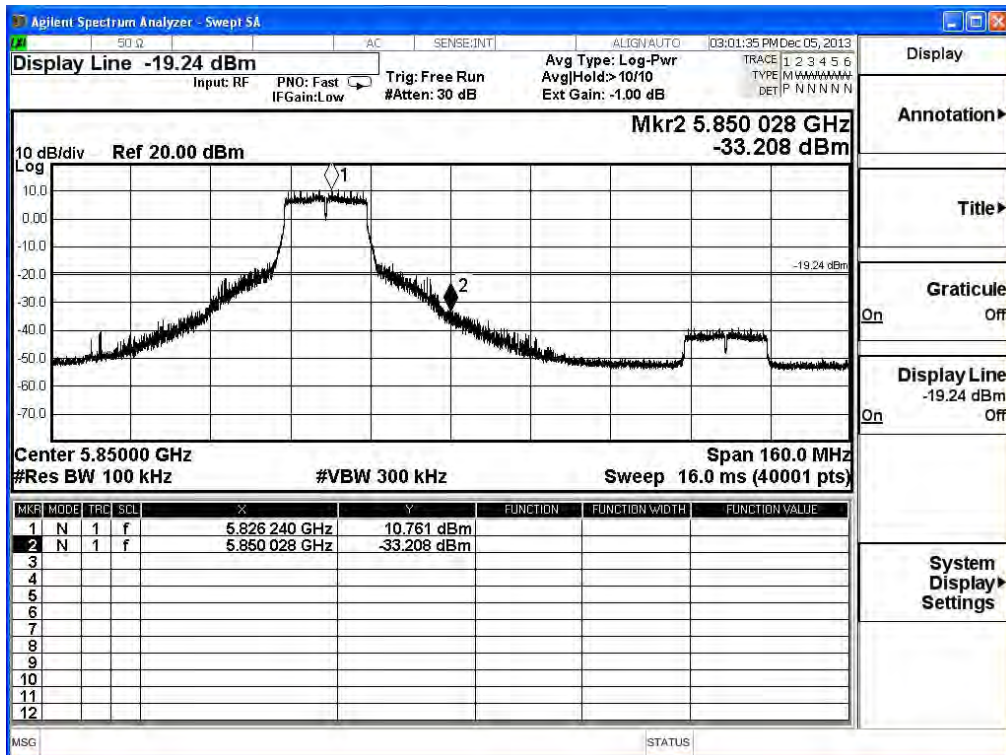

Product	PCE-AC56 Dual-Band Wireless PCI-E Adapter		
Test Item	RF antenna conducted test		
Test Mode	Mode 1: Transmit (CDD mode)		
Date of Test	2013/12/14	Test Site	SR7

IEEE 802.11a (ANT 1), Antenna Gain: 4dBi ,Duty Cycle: 1

Product	PCE-AC56 Dual-Band Wireless PCI-E Adapter		
Test Item	RF antenna conducted test		
Test Mode	Mode 1: Transmit (CDD mode)		
Date of Test	2013/12/14	Test Site	SR7

IEEE 802.11n (20MHz), (ANT 0) Antenna Gain: 4dBi ,Duty Cycle: 1