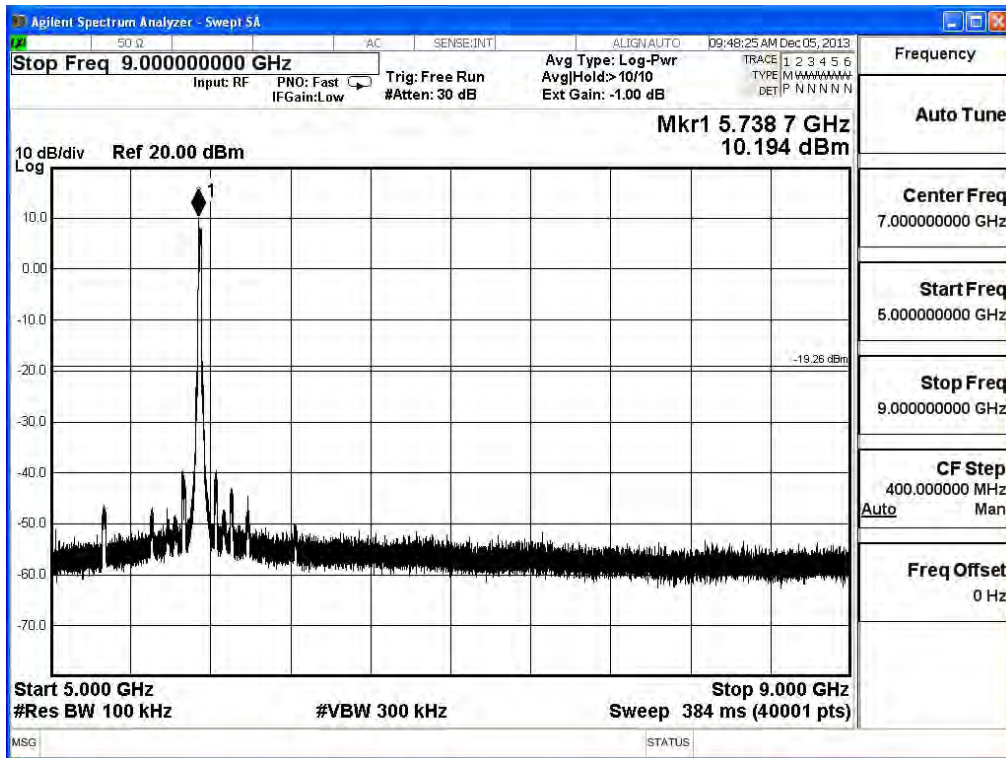

5745MHz (5GHz-9GHz) - 80211a -ANT0