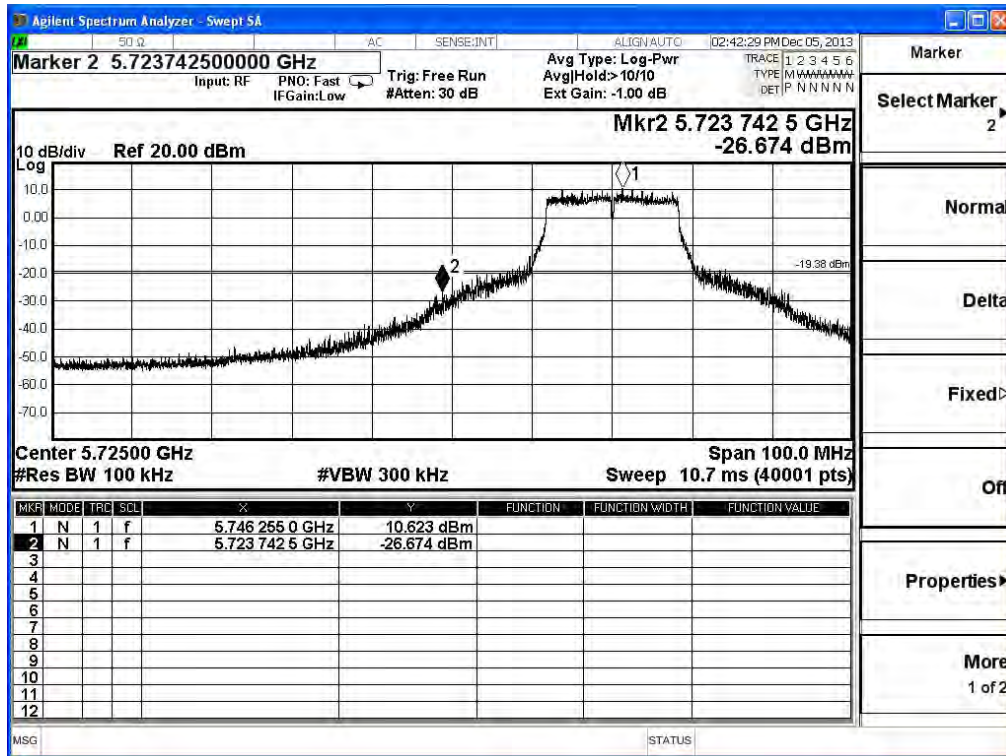

Product	PCE-AC56 Dual-Band Wireless PCI-E Adapter		
Test Item	RF antenna conducted test		
Test Mode	Mode 1: Transmit (CDD mode)		
Date of Test	2013/12/14	Test Site	SR7

IEEE 802.11a (ANT 1), Antenna Gain: 4dBi ,Duty Cycle: 1

Channel No.	Frequency (MHz)	Measure Level (dBc)	Limit (dBc)	Result
149	5745	37.30	≥ 30	Pass
157	5785	49.65	≥ 30	Pass
165	5825	43.97	≥ 30	Pass

Channel 149 (5745MHz)