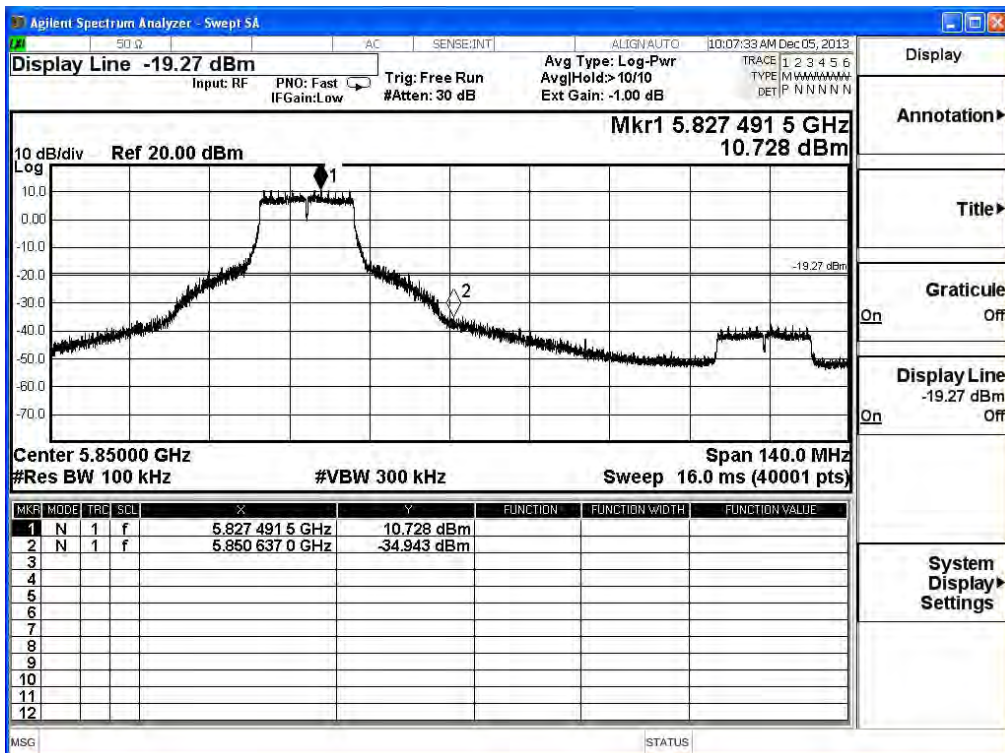

Product	PCE-AC56 Dual-Band Wireless PCI-E Adapter		
Test Item	RF antenna conducted test		
Test Mode	Mode 1: Transmit (CDD mode)		
Date of Test	2013/12/14	Test Site	SR7

IEEE 802.11a (ANT 0), Antenna Gain: 4dBi ,Duty Cycle: 1

Channel No.	Frequency (MHz)	Measure Level (dBc)	Limit (dBc)	Result
149	5745	35.47	≥ 30	Pass
157	5785	49.03	≥ 30	Pass
165	5825	45.67	≥ 30	Pass

Channel 149 (5745MHz)

Channel 157 (5785MHz)

Channel 165 (5825MHz)

Product	PCE-AC56 Dual-Band Wireless PCI-E Adapter		
Test Item	RF antenna conducted test		
Test Mode	Mode 1: Transmit (CDD mode)		
Date of Test	2013/12/14	Test Site	SR7

IEEE 802.11a (ANT 1), Antenna Gain: 4dBi ,Duty Cycle: 1