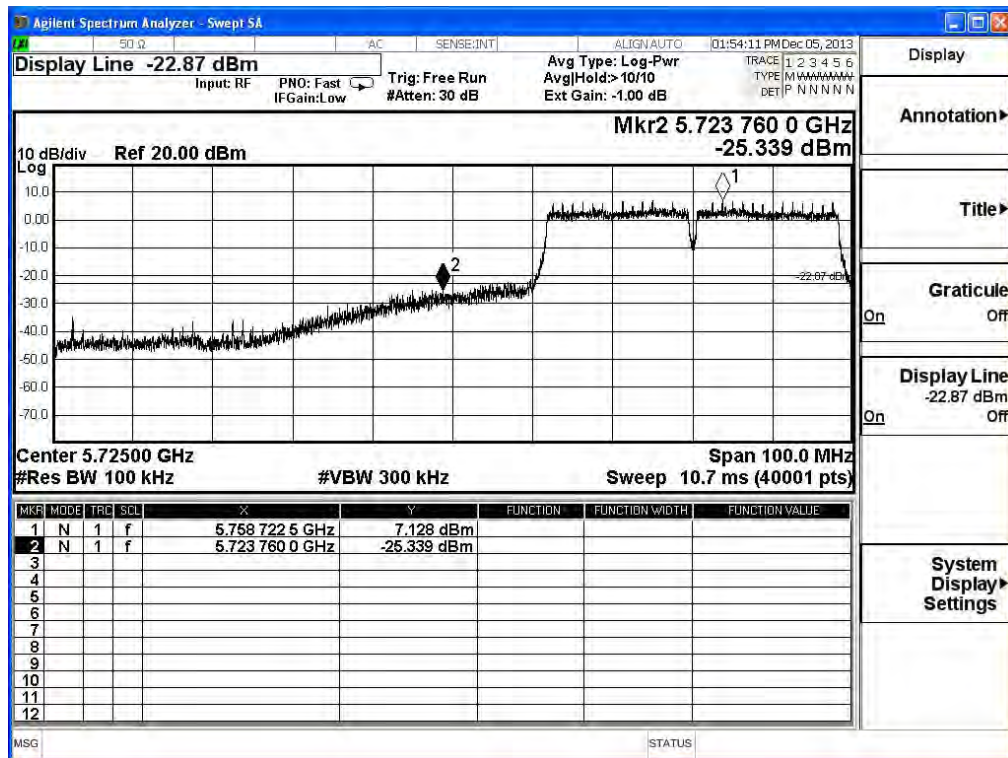

Product	PCE-AC56 Dual-Band Wireless PCI-E Adapter		
Test Item	RF antenna conducted test		
Test Mode	Mode 1: Transmit (CDD mode)		
Date of Test	2013/12/14	Test Site	SR7

IEEE 802.11n (40MHz), (ANT 0) Antenna Gain: 4dBi ,Duty Cycle: 1

Channel No.	Frequency (MHz)	Measure Level (dBc)	Limit (dBc)	Result
151	5755	32.47	≥ 30	Pass
159	5795	40.94	≥ 30	Pass

Channel 151 (5755MHz)