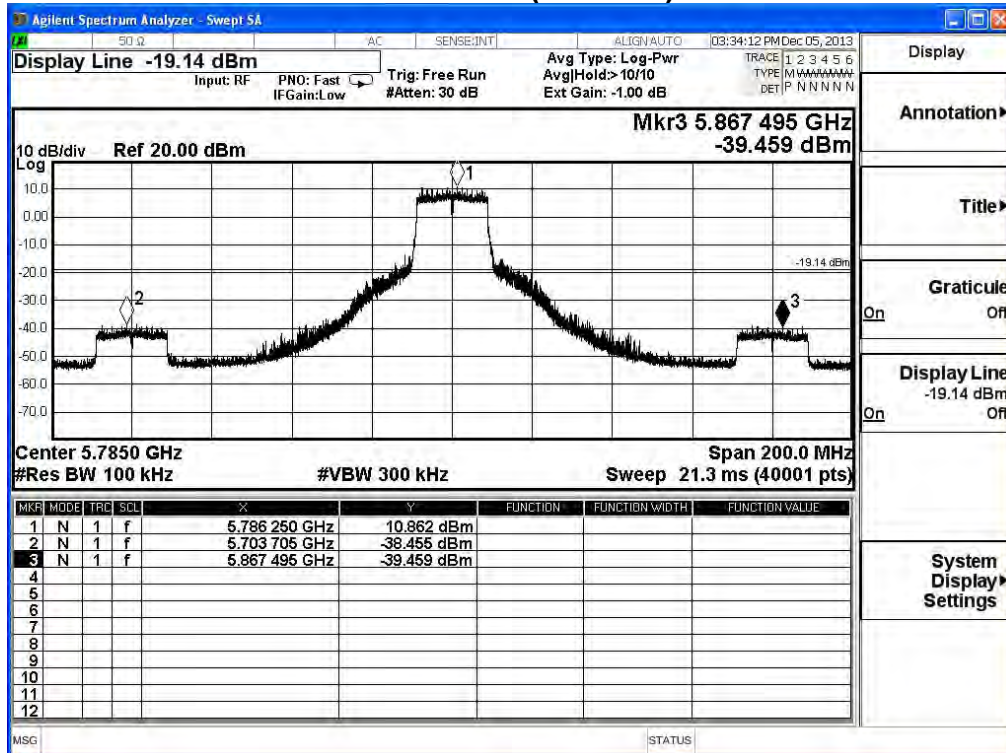

Channel 157 (5785MHz)