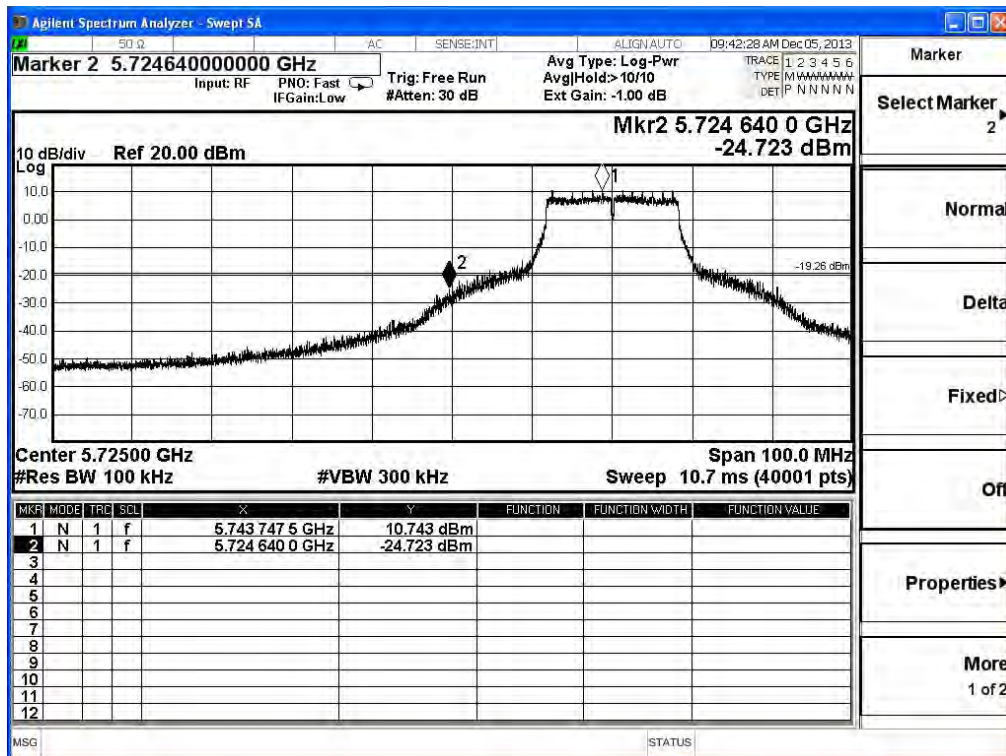

Product	PCE-AC56 Dual-Band Wireless PCI-E Adapter		
Test Item	RF antenna conducted test		
Test Mode	Mode 1: Transmit (CDD mode)		
Date of Test	2013/12/14	Test Site	SR7

IEEE 802.11a (ANT 0), Antenna Gain: 4dBi ,Duty Cycle: 1

Channel No.	Frequency (MHz)	Measure Level (dBc)	Limit (dBc)	Result
149	5745	35.47	≥ 30	Pass
157	5785	49.03	≥ 30	Pass
165	5825	45.67	≥ 30	Pass

Channel 149 (5745MHz)