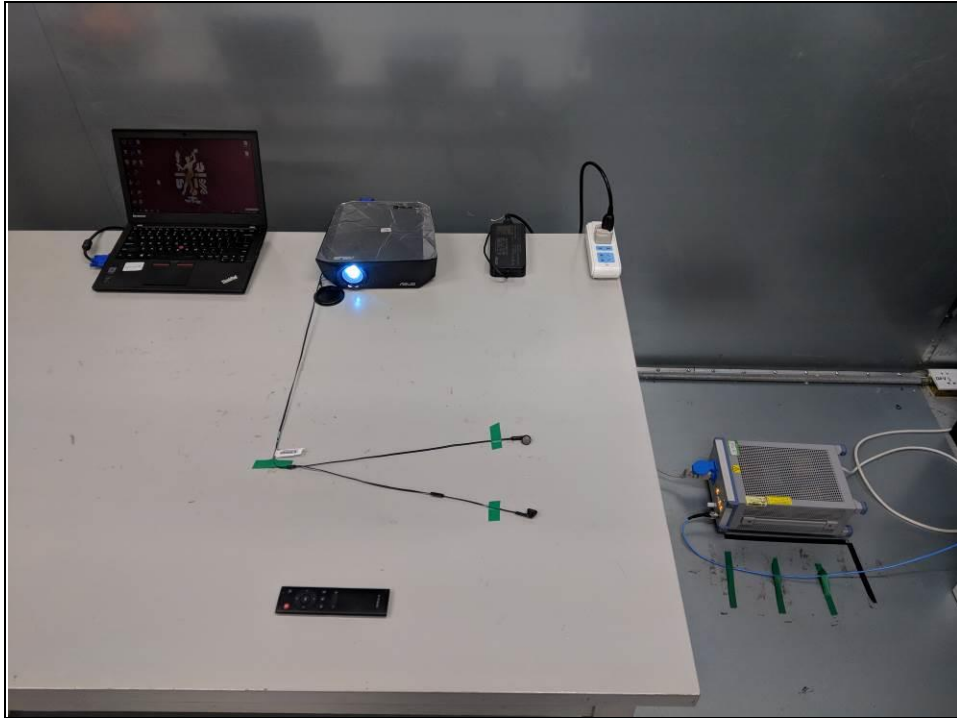

SET-UP FOR CONDUCTED EMISSION TEST

SET-UP FOR RADIATED EMISSION TEST

Frequency Range < 30MHz ~1GHz >

Frequency Range < Above 1GHz >