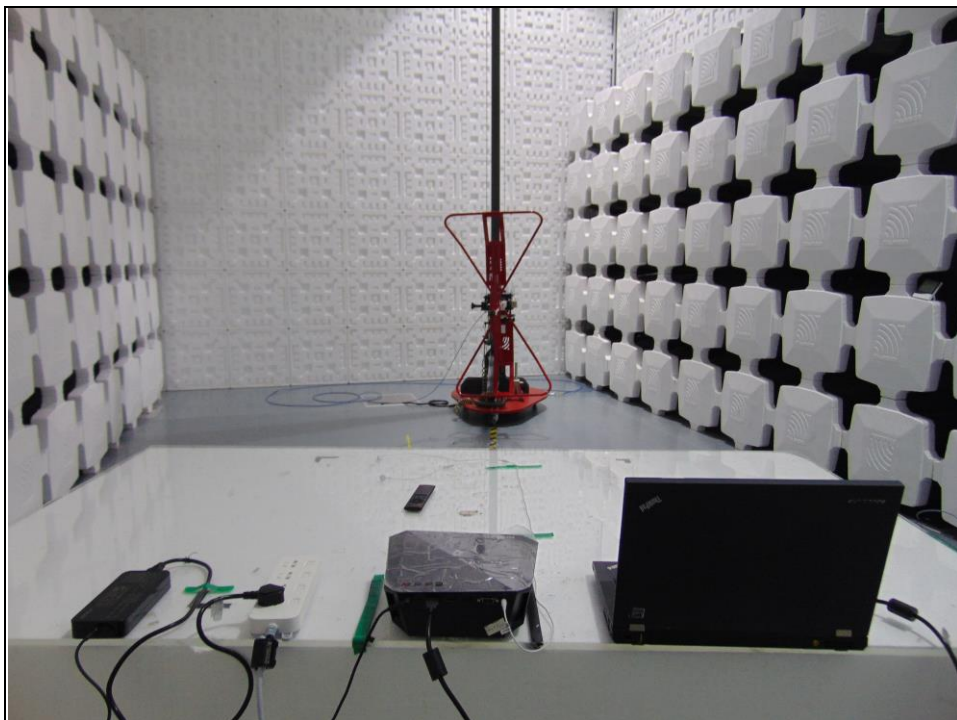

SET-UP FOR CONDUCTED EMISSION TEST

SET-UP FOR RADIATED EMISSION TEST

Frequency Range < 30MHz ~1GHz >

Frequency Range < Above 1GHz >