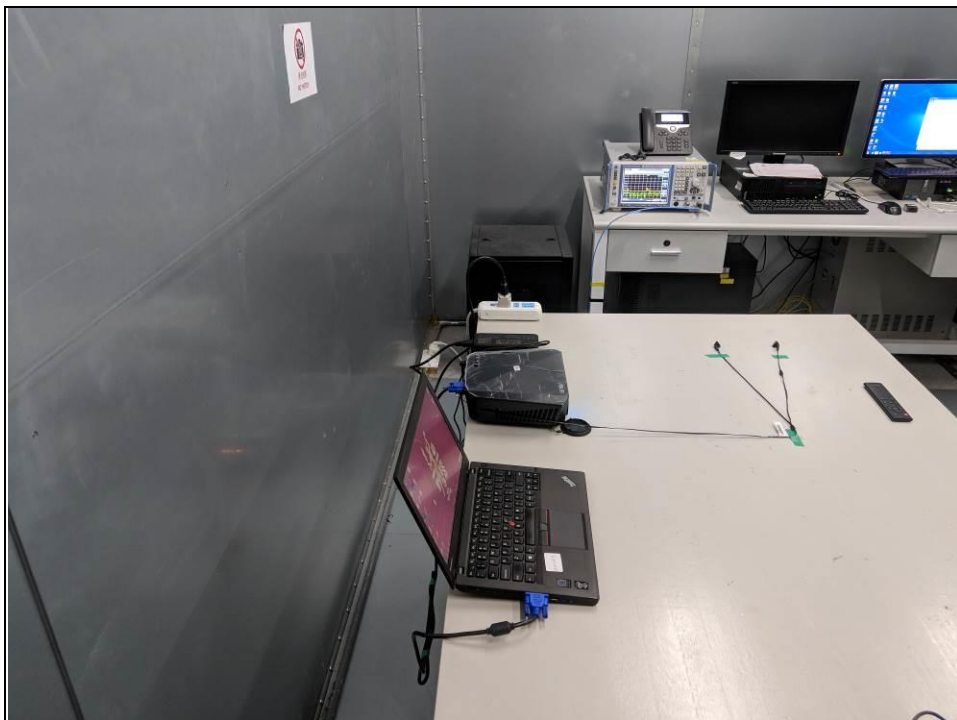

SET-UP FOR CONDUCTED EMISSION TEST

SET-UP FOR RADIATED EMISSION TEST

Frequency Range < 30MHz ~1GHz >

Frequency Range < Above 1GHz >