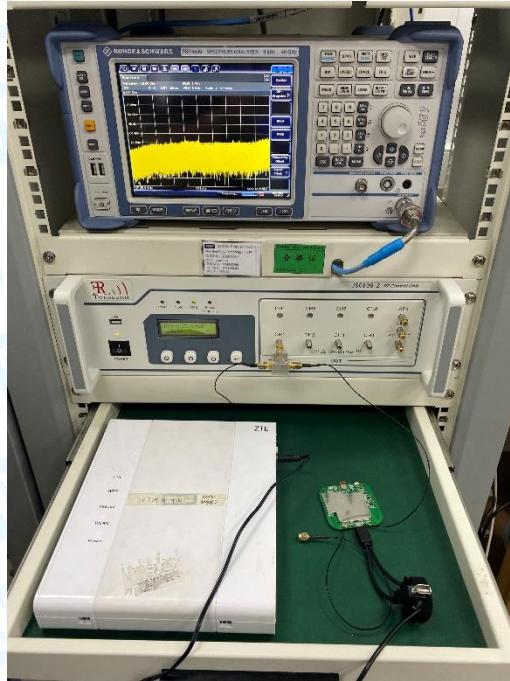

# Appendix V EUT Test Photographs

Photo of Setup for Radiated Emission (Below 1 GHz)

Photo of Setup for Radiated Emission (Above 1 GHz)

Photo of Setup for Radiated Emission (Above 1 GHz)

Photo of Setup for Conducted Emission

## Photo of Setup for DFS Test

-----END OF THE REPORT-----