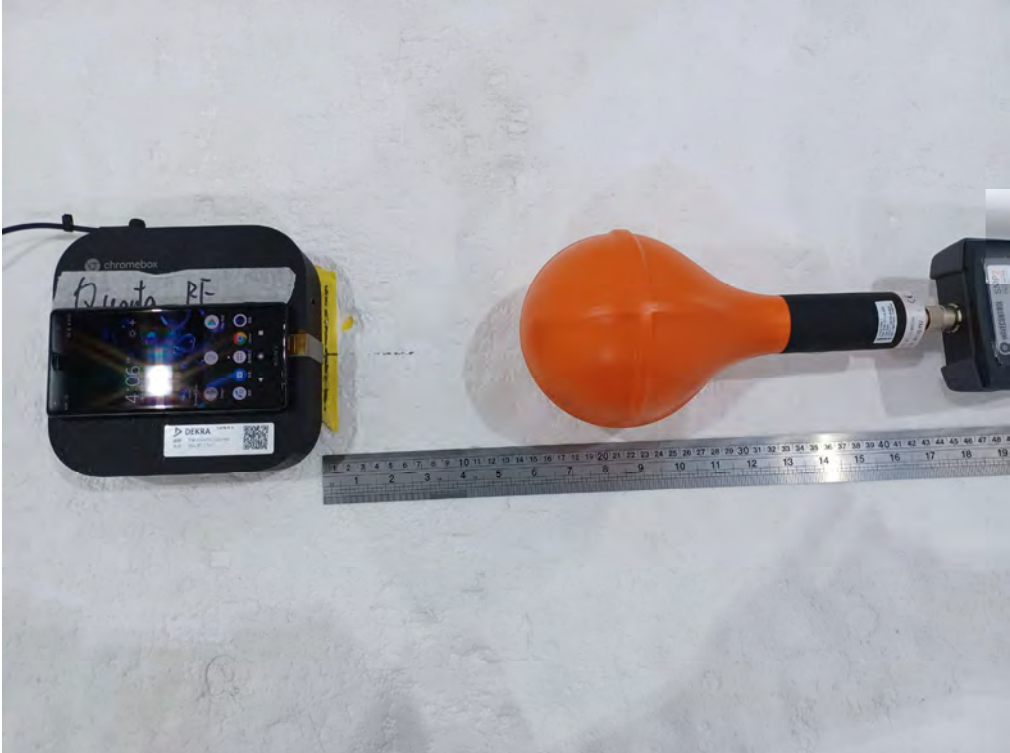

3.6. EUT Test Setup Photographs

Side 1 (15cm)

Side 2 (15cm)

Side 3 (15cm)

Side 4 (15cm)

**Top (20cm)**

**Bottom (20cm)**