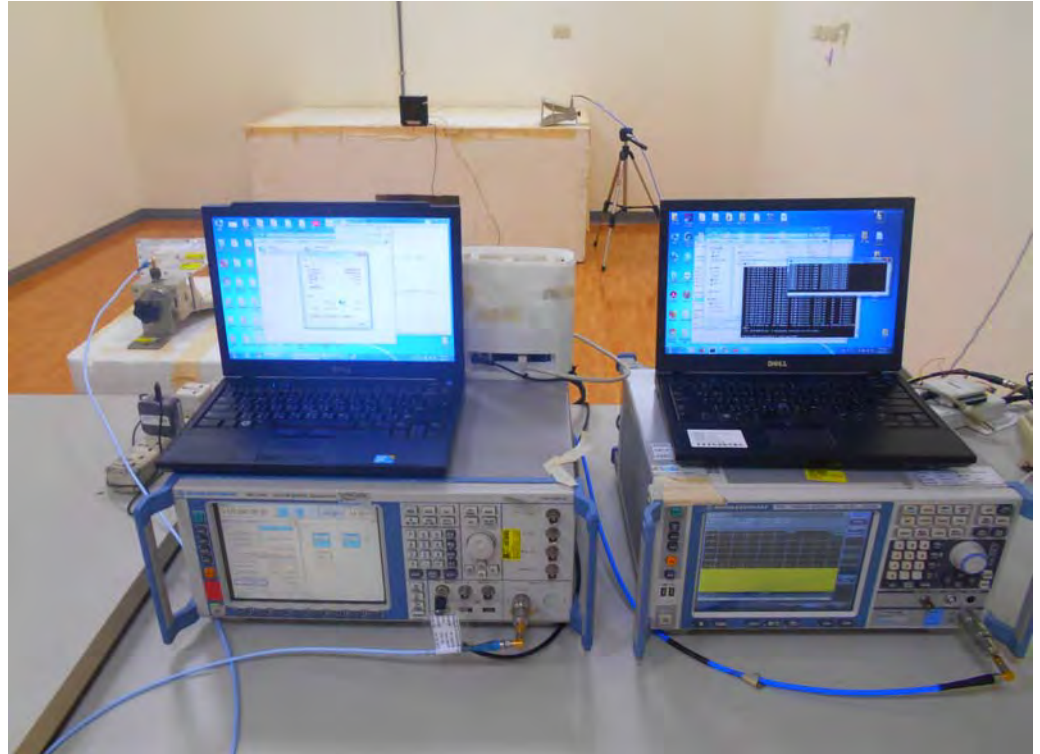

Appendix B. Test Photos

1. Photographs of Dynamic Frequency Selection Test Configuration

For Master-AP Router mode

FRONT VIEW

CLOSE-UP VIEW

For Slave without radar detection-Bridge mode

FRONT VIEW

CLOSE-UP VIEW