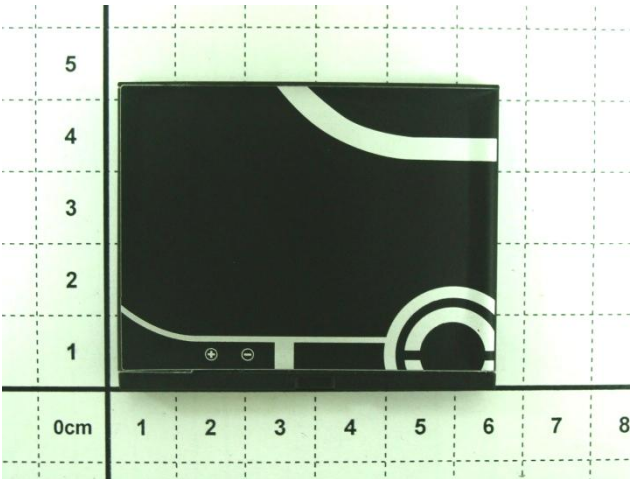

Appendix D. Product Photos

Antenna Location :

Appendix E. Test Setup Photos

Right Cheek

Right Tilted

Left Cheek

Left Tilted

Face of the DUT with Phantom 1.5 cm Gap

Bottom of the DUT with Phantom 1.5 cm Gap