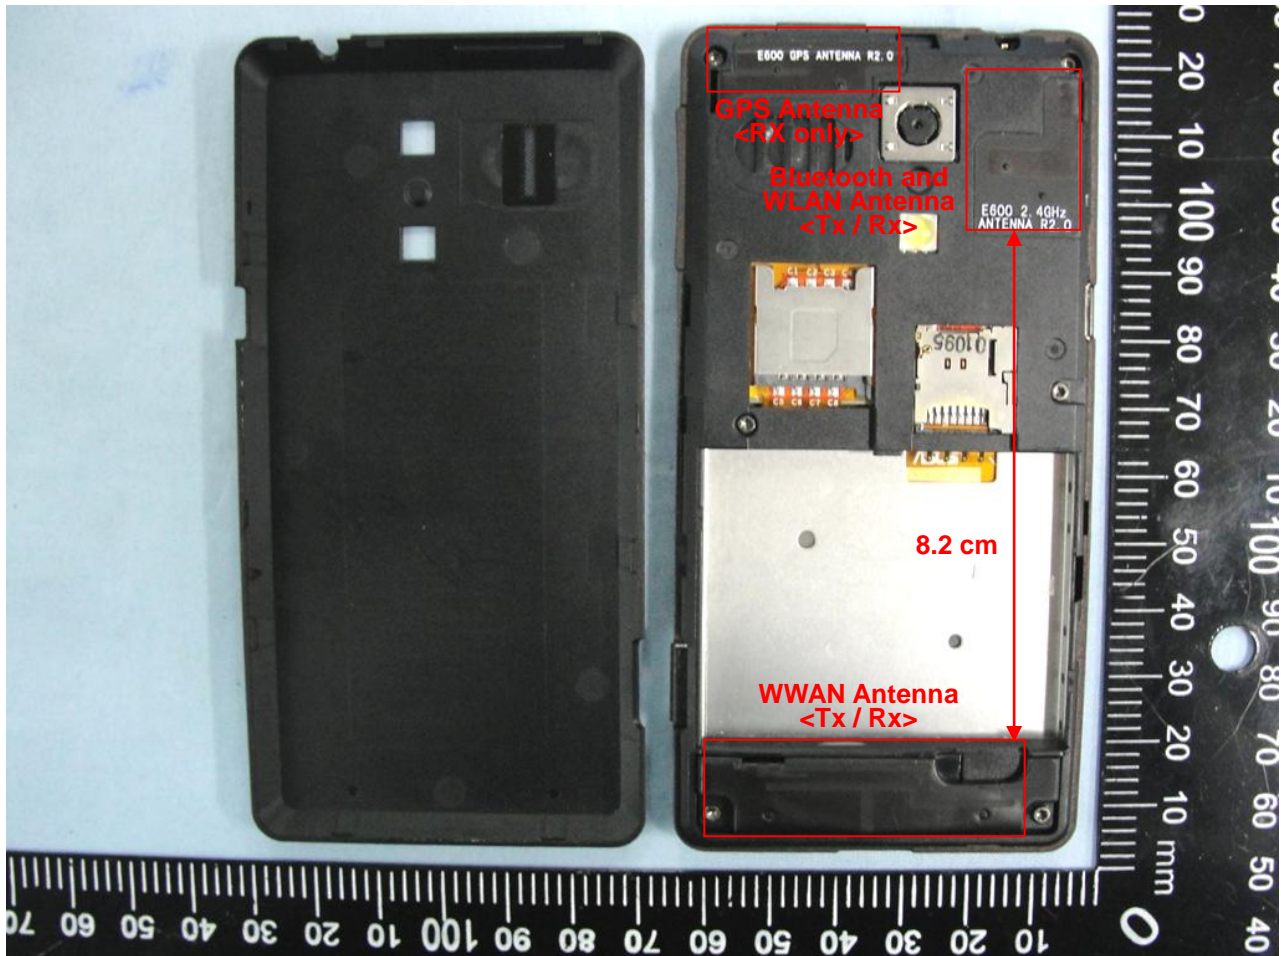

Appendix D. Product Photos

Antenna Location :

Appendix E. Test Setup Photos

Right Cheek

Right Tilted

Left Cheek

Left Tilted

Face of the DUT with Phantom 1.5 cm Gap

Bottom of the DUT with Phantom 1.5 cm Gap